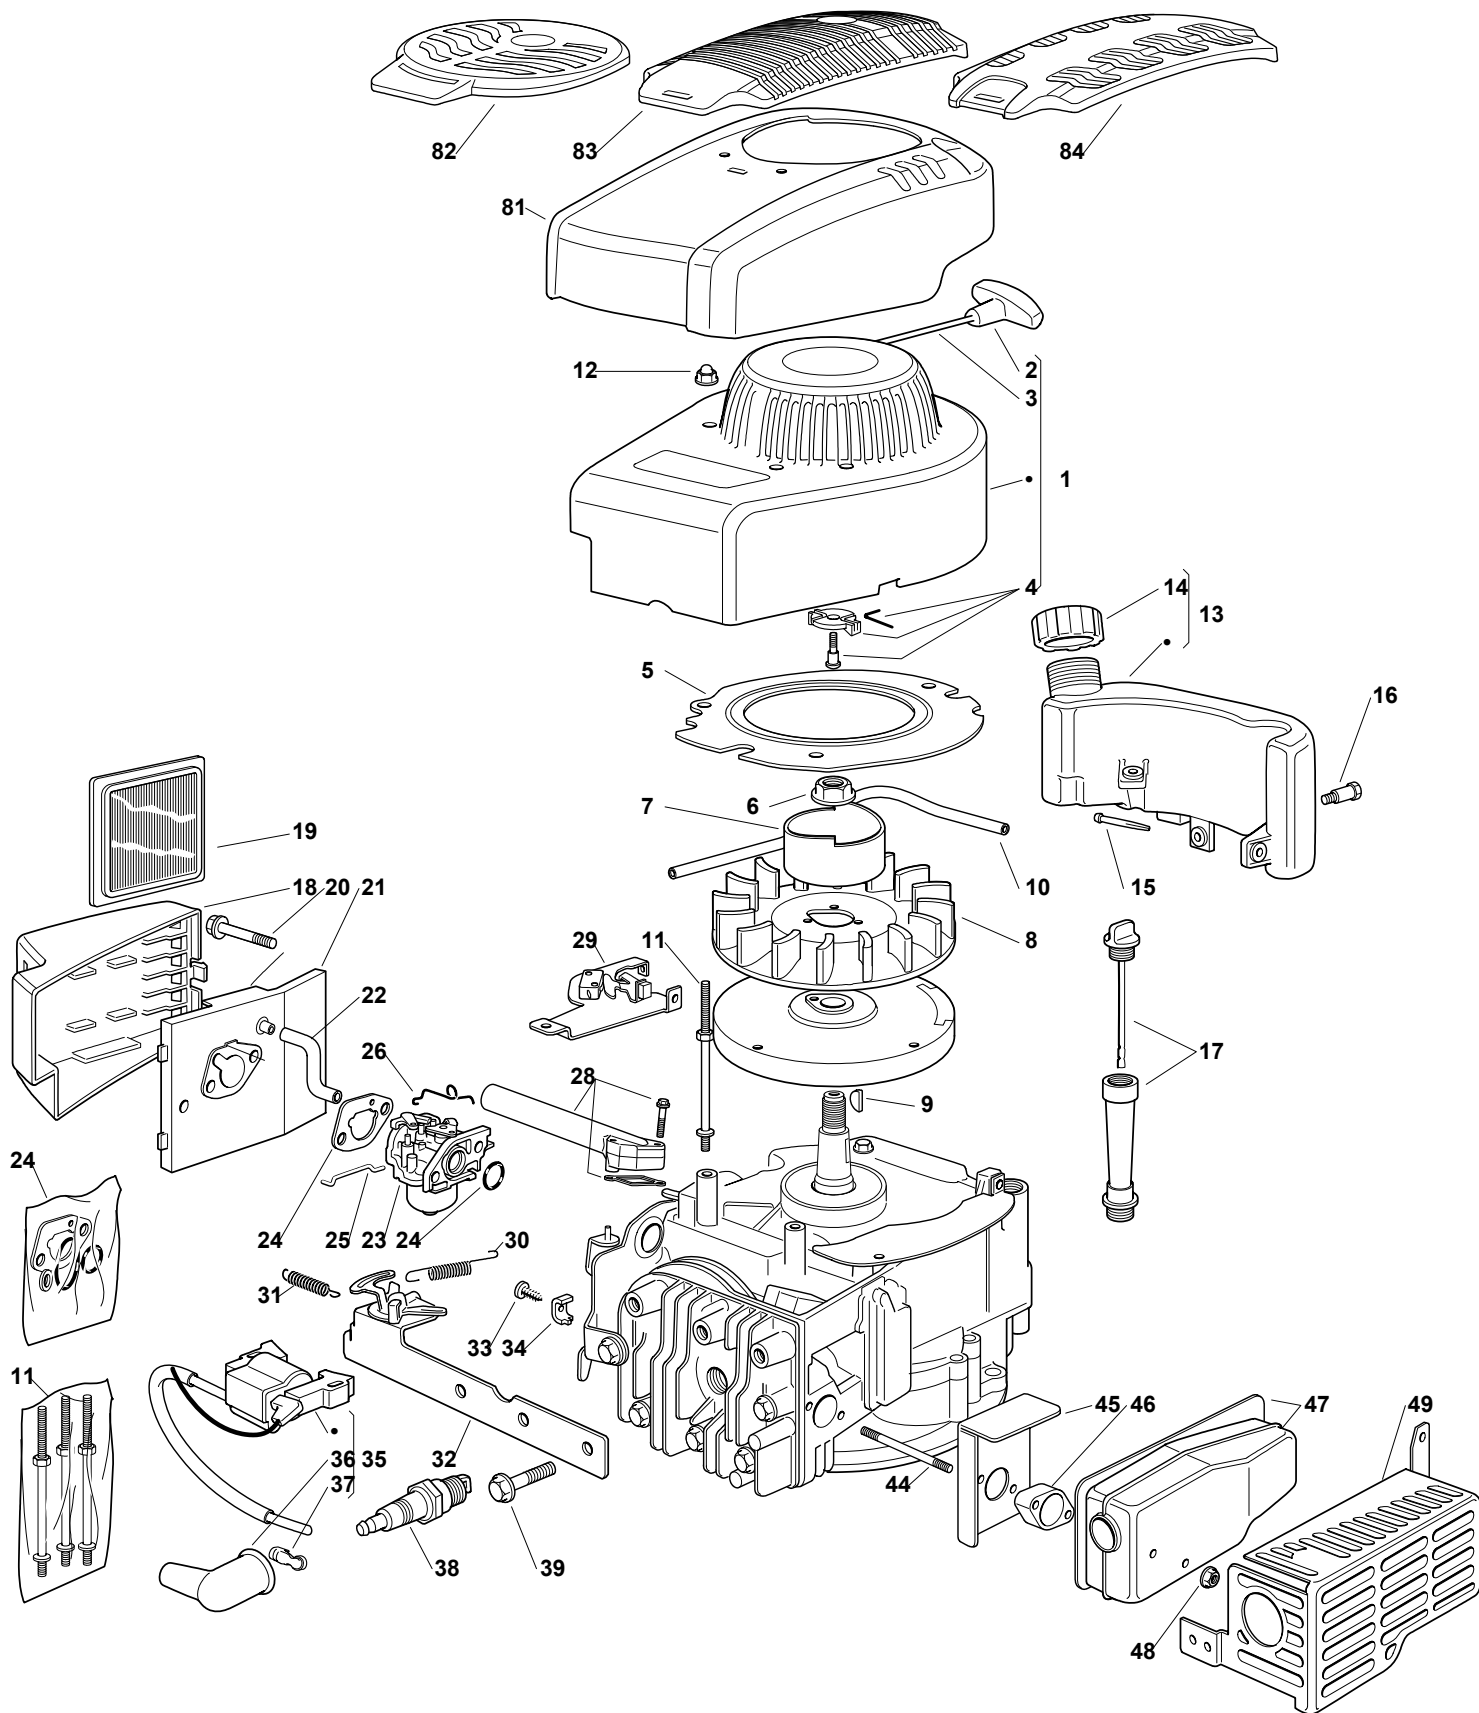

N.	CODE	Q.TY	DESCRIZIONE	DESCRIPTION	DESCRIPTION	BESCHREIBUNG
1	18550139/1	1	Ass. Cappottina Avviamento	Starter Assy	Capote Demarrage	Gesamtansicht Verkleidung, Anlass
2	18550052/0	1	Maniglia Avviatore	Starter Handle	Poignee Demarreur	Anlassergriff
3	18550053/0	1	Fune Avviamento	Starter Cord	Câble Démarrage	Seil Starter
4	18550004/1	1	Kit Agganci Avviatore	Starter Pawl Set	Kit Accrochage Demarreur	Anlasser-Einspannsatz
5	18550138/0	1	Deflettore	Deflector	Deflecteur	Abweiser
6	18550056/0	1	Dado	Nut	Ecrou	Mutter
7	18550140/0	1	Coppa Avviamento	Starter Cup	Coupe Demarreur	Startergehäuse
8	18550154/0	1	Ventola	Impeller	Ventilateur	Gebälse
9	18550197/0	1	Linguetta Per Volano	Flywheel Key	Languette Pour Volant	Lasche F. Schwungrad
10	18550005/0	1	Condotto Combustibile	Fuel Hose	Conduite Combustible	Kraftstoffleitung
11	18550142/0	1	Kit Viti Fissaggio Cappottina	Screw Set	Kit Vis Fixage Capote	Satz Befestigungsschrauben Für Verkleidun
12	18550007/0	3	Dado	Nut	Ecrou	Mutter
13	18550143/0	1	Serbatoio	Tank	Reservoir	Tank
14	18550001/0	1	Tappo Serbatoio	Fuel Cap	Bouchon Reservoir	Tankeinfüllstopfen
15	18550141/0	1	Filtro Carburante	Screen	Filtre Carburant	Treibstofffilter
17	18550008/0	1	Assieme Tubo Livello Olio	Dipstick Assy	Ensemble Tuyau Niveau Huil	Gesamtansicht Ölstandrohr
18	18550144/0	1	Coperchio Filtro Aria	Air Cleaner Cover	Couvercle Filtre Air	Luffilterdeckel
19	18550147/0	1	Elemento Filtrante	Air Filter	Element Filtrant	Filterelement
20	18550010/0	2	Vite	Screw	Vis	Schraube
21	18550125/1	1	Base Filtro Aria	Air Cleaner Base	Base Filtre Air	Luffilterbasis
22	18550013/0	1	Tubo Sfiato	Breather Tube	Tuyau Soupirail	Entlüfterrohr
23	18550148/0	1	Carburatore	Carburettor Assy	Carburateur	Vergaser
24	18550019/0	1	Kit Guarnizioni Carburatore	Carburettor Gasket Set	Kit Garnitures Carburateur	Satz Dichtungen Für Vergase
25	18550017/0	1	Tirante Regolatore	Governor Link	Tirant Regulateur	Reglerzugstange
26	18550149/0	1	Tirante Carburatore	Choke Lever	Tirant Carburateur	Vergaserzugstange
28	18550129/0	1	Ass. Collettore Aspirazione	Intake Manifold Assy	Collecteur Aspiration	Kollektor Ansaugung
29	18550021/0	1	Freno	Brake	Frein	Bremse
30	18550151/0	1	Molla Regolatore	Governor Spring	Ressort Regulateur	Reglerfeder
31	18550150/0	1	Molla	Linking Spring	Ressort	Feder
32	18550152/0	1	Staffa Fissaggio Cavo Accelerator	Control Bracket	Bride Cable Accelérateur	Befestigungsbügel Für Beschleunigerkab
33	18550023/0	1	Vite	Screw	Vis	Schraube
34	18550022/0	1	Fermaglio Cavo	Casing Clamp	Boucle Cable	Kabelklemme
35	18550126/0	1	Bobina Accensione	Magneto Armature	Bobine D'Allumage	Zündspule
36	18550127/0	1	Cappuccio Candela	Spark Plug Elbow Cover	Capuchon Bougie	Zündkerzenkappe
37	18550071/0	1	Terminale Filo Candela	Spark Plug Terminal	Borne Fil Bougie	Drahtende Zündkerze
38	18550134/0	1	Candela	Spark Plug	Bougie	Zündkerze
39	18550128/0	8	Vite	Screw	Vis	Schraube
44	18550027/0	2	Prigioniero	Double-Screw Bolt	Prisonnier	Stiftschraube
45	18550028/0	1	Guarnizione Silenziatore	Gasket, Muffler	Garniture Silencieux	Schalldämpferdichtung
46	18550030/0	1	Distanziale Silenziatore	Spacer, Muffler	Entretoise Silencieux	Schalldämpferdistanzstück
47	118550031/1	1	Silenziatore	Muffler	Silencieux	Schalldämpfer
48	18550032/0	2	Dado	Nut	Ecrou	Mutter
49	18550033/0	1	Protezione Silenziatore	Muffler Guard	Protection Silencieux	Schalldämpferschutz
81	18550145/0	1	Cappottina	Cover	Capot	Haube
82	22055439/0	1	Cappottina	Cover	Capot	Haube
83	22055452/0	1	Cappottina	Cover	Capot	Haube
84	22055450/0	1	Cappottina	Cover	Capot	Haube