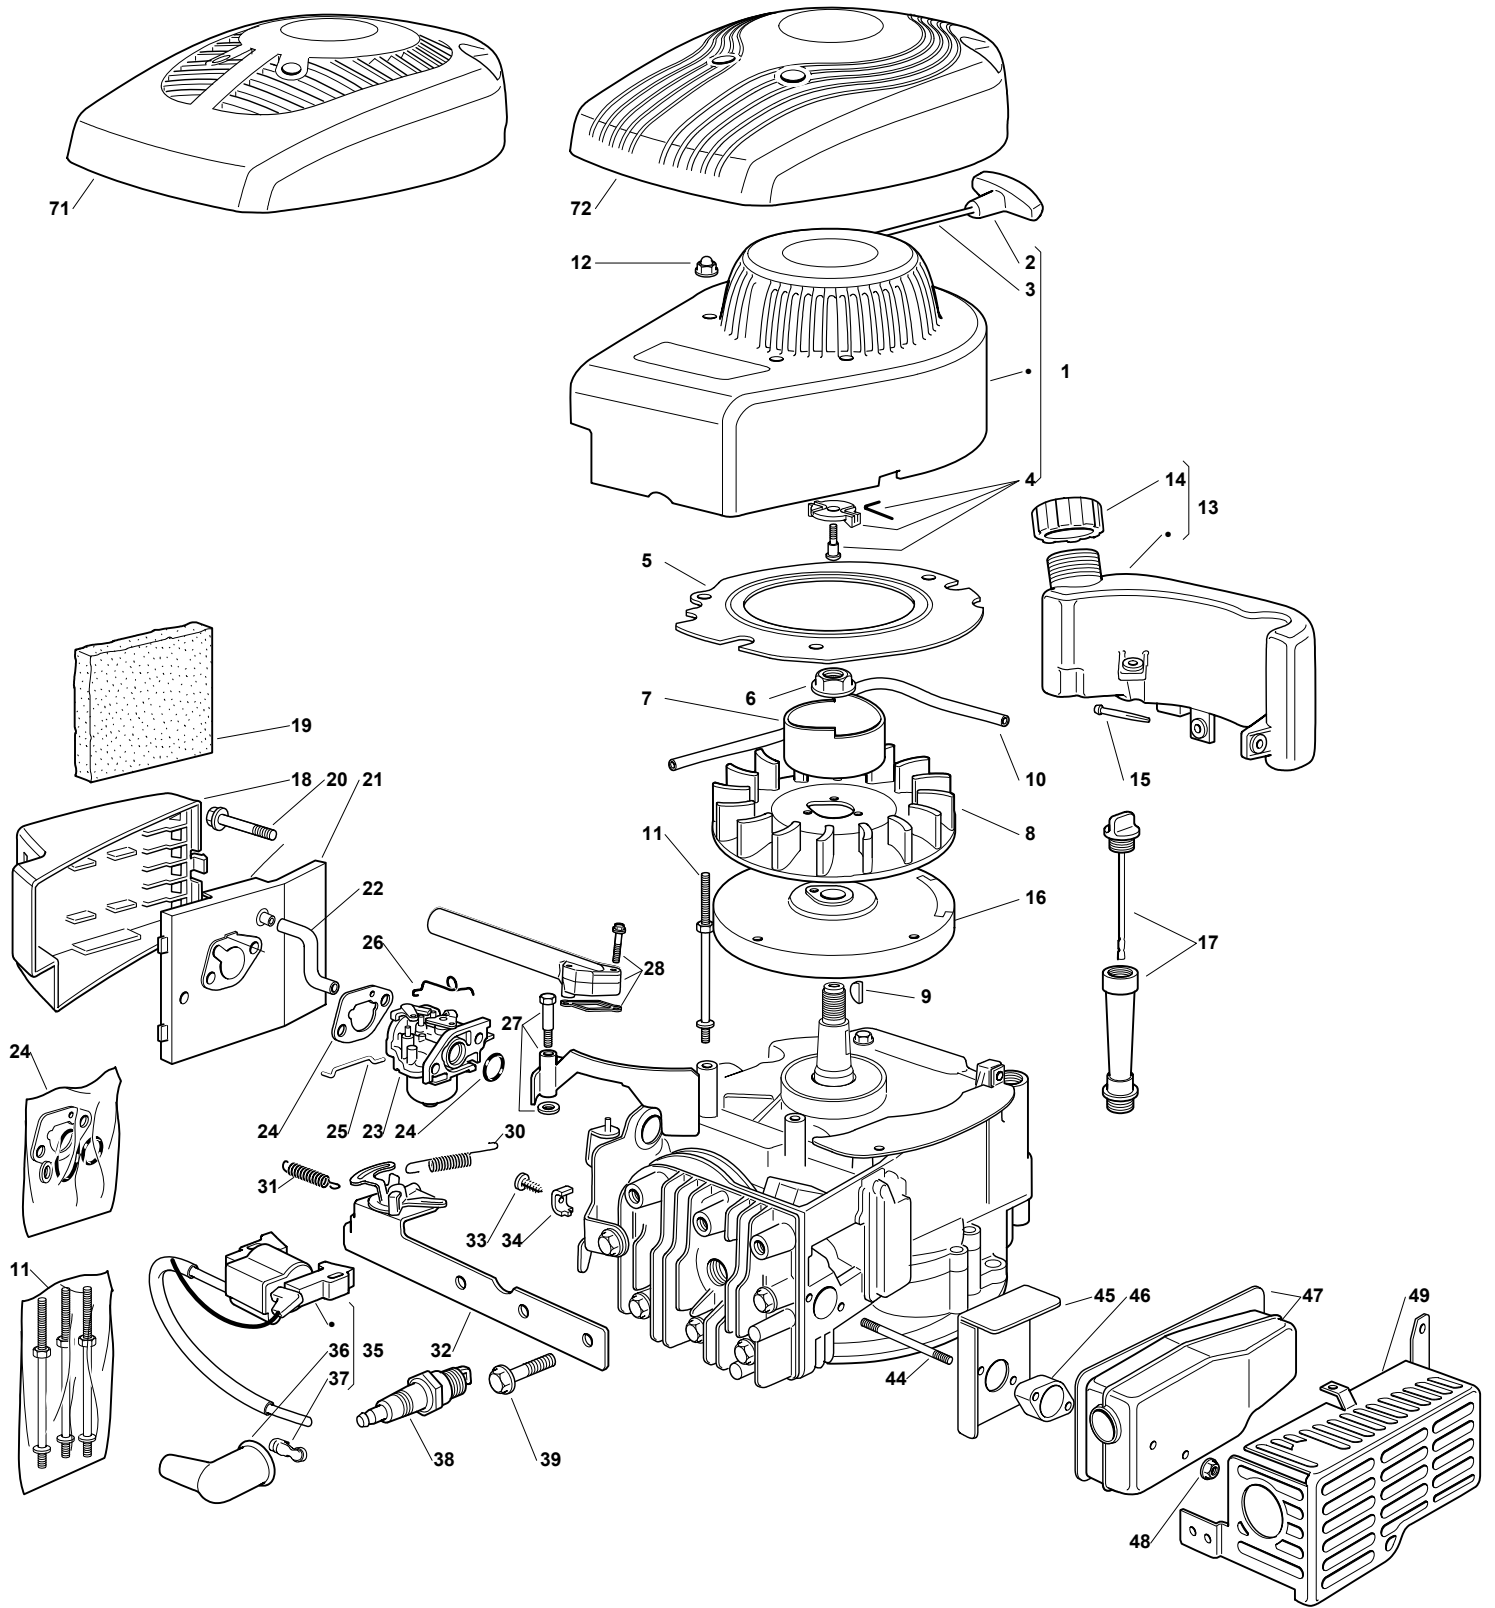

N.	CODE	Q.TY	DESCRIZIONE	DESCRIPTION	DESCRIPTION	BESCHREIBUNG
1	18550139/1	1	Ass. Capottina Avviamento	Starter Assy	Capote Demarrage	Gesamtansicht Verkleidung, Anlass
2	18550052/0	1	Maniglia Avviatore	Starter Handle	Poignee Demarreur	Anlassergriff
3	18550053/0	1	Fune Avviamento	Starter Cord	Câble Démarrage	Seil Starter
4	18550004/1	1	Kit Agganci Avviatore	Starter Pawl Set	Kit Accrochage Demarreur	Anlasser-Einspannsatz
5	18550138/0	1	Deflettore	Deflector	Deflecteur	Abweiser
6	18550056/0	1	Dado	Nut	Ecrou	Mutter
7	18550140/0	1	Coppa Avviamento	Starter Cup	Coupe Demarreur	Startergehäuse
8	18550154/0	1	Ventola	Impeller	Ventilateur	Gebälse
9	18550197/0	1	Linguetta Per Volano	Flywheel Key	Languette Pour Volant	Lasche F. Schwungrad
10	18550005/0	1	Condotto Combustibile	Fuel Hose	Conduite Combustible	Kraftstoffleitung
11	18550142/0	1	Kit Viti Fissaggio Cappottina	Screw Set	Kit Vis Fixage Capote	Satz Befestigungsschrauben Für Verkleidun
12	18550007/0	3	Dado	Nut	Ecrou	Mutter
13	18550143/0	1	Serbatoio	Tank	Reservoir	Tank
14	18550001/0	1	Tappo Serbatoio	Fuel Cap	Bouchon Reservoir	Tankeinfüllstopfen
15	18550141/0	1	Filtro Carburante	Screen	Filtre Carburant	Treibstofffilter
16	118550368/0	1	Ass. Volano C/Masse	Flywheel Ass.Y	Ens. Volant	Schwungrad Magnet
17	18550008/0	1	Assieme Tubo Livello Olio	Dipstick Assy	Ensemble Tuyau Niveau Huil	Gesamtansicht Ölstandrohr
18	18550144/0	1	Coperchio Filtro Aria	Air Cleaner Cover	Couvercle Filtre Air	Luftfilterdeckel
19	18550011/0	1	Elemento Filtrante	Air Filter	Element Filtrant	Filterelement
20	18550010/0	2	Vite	Screw	Vis	Schraube
21	18550125/1	1	Base Filtro Aria	Air Cleaner Base	Base Filtre Air	Luftfilterbasis
22	18550013/0	1	Tubo Sfiato	Breather Tube	Tuyau Soupirail	Entlüfterrohr
23	18550148/0	1	Carburatore	Carburettor Assy	Carburateur	Vergaser
24	18550019/0	1	Kit Guarnizioni Carburatore	Carburettor Gasket Set	Kit Garnitures Carburateur	Satz Dichtungen Für Vergase
25	18550017/0	1	Tirante Regolatore	Governor Link	Tirant Regulateur	Reglerzugstange
26	18550149/0	1	Tirante Carburatore	Choke Lever	Tirant Carburateur	Vergaserzugstange
28	18550129/0	1	Ass. Collettore Aspirazione	Intake Manifold Assy	Collecteur Aspiration	Kollektor Ansaugung
29	18550021/0	1	Freno	Brake	Frein	Bremse
30	18550151/0	1	Molla Regolatore	Governor Spring	Ressort Regulateur	Reglerfeder
31	18550150/0	1	Molla	Linking Spring	Ressort	Feder
32	118550367/0	1	Staffa Fissaggio Cavo Accelerator	Control Bracket	Bride Cable Accelérateur	Befestigungsbügel Für Beschleunigerkab
33	18550023/0	1	Vite	Screw	Vis	Schraube
34	18550022/0	1	Fermaglio Cavo	Casing Clamp	Boucle Cable	Kabelklemme
35	18550126/0	1	Bobina Accensione	Magneto Armature	Bobine D'Allumage	Zündspule
36	18550127/0	1	Cappuccio Candela	Spark Plug Elbow Cover	Capuchon Bougie	Zündkerzenkappe
37	18550071/0	1	Terminale Filo Candela	Spark Plug Terminal	Borne Fil Bougie	Drahtende Zündkerze
38	18550134/0	1	Candela	Spark Plug	Bougie	Zündkerze
39	18550128/0	8	Vite	Screw	Vis	Schraube
44	18550027/0	2	Prigioniero	Double-Screw Bolt	Prisonnier	Stiftschraube
45	18550028/0	1	Guarnizione Silenziatore	Gasket, Muffler	Garniture Silencieux	Schalldämpferdichtung
46	18550030/0	1	Distanziale Silenziatore	Spacer, Muffler	Entretoise Silencieux	Schalldämpferdistanzstück
47	118550031/1	1	Silenziatore	Muffler	Silencieux	Schalldämpfer
48	18550032/0	2	Dado	Nut	Ecrou	Mutter
49	18550033/0	1	Protezione Silenziatore	Muffler Guard	Protection Silencieux	Schalldämpferschutz
71	22055436/0	1	Cappottina Sv40	Cover Sv40	Capot Sv40	Haube Sv40
72	22055437/0	1	Cappottina Rv40	Cover Rv40	Capot Rv40	Haube Rv40