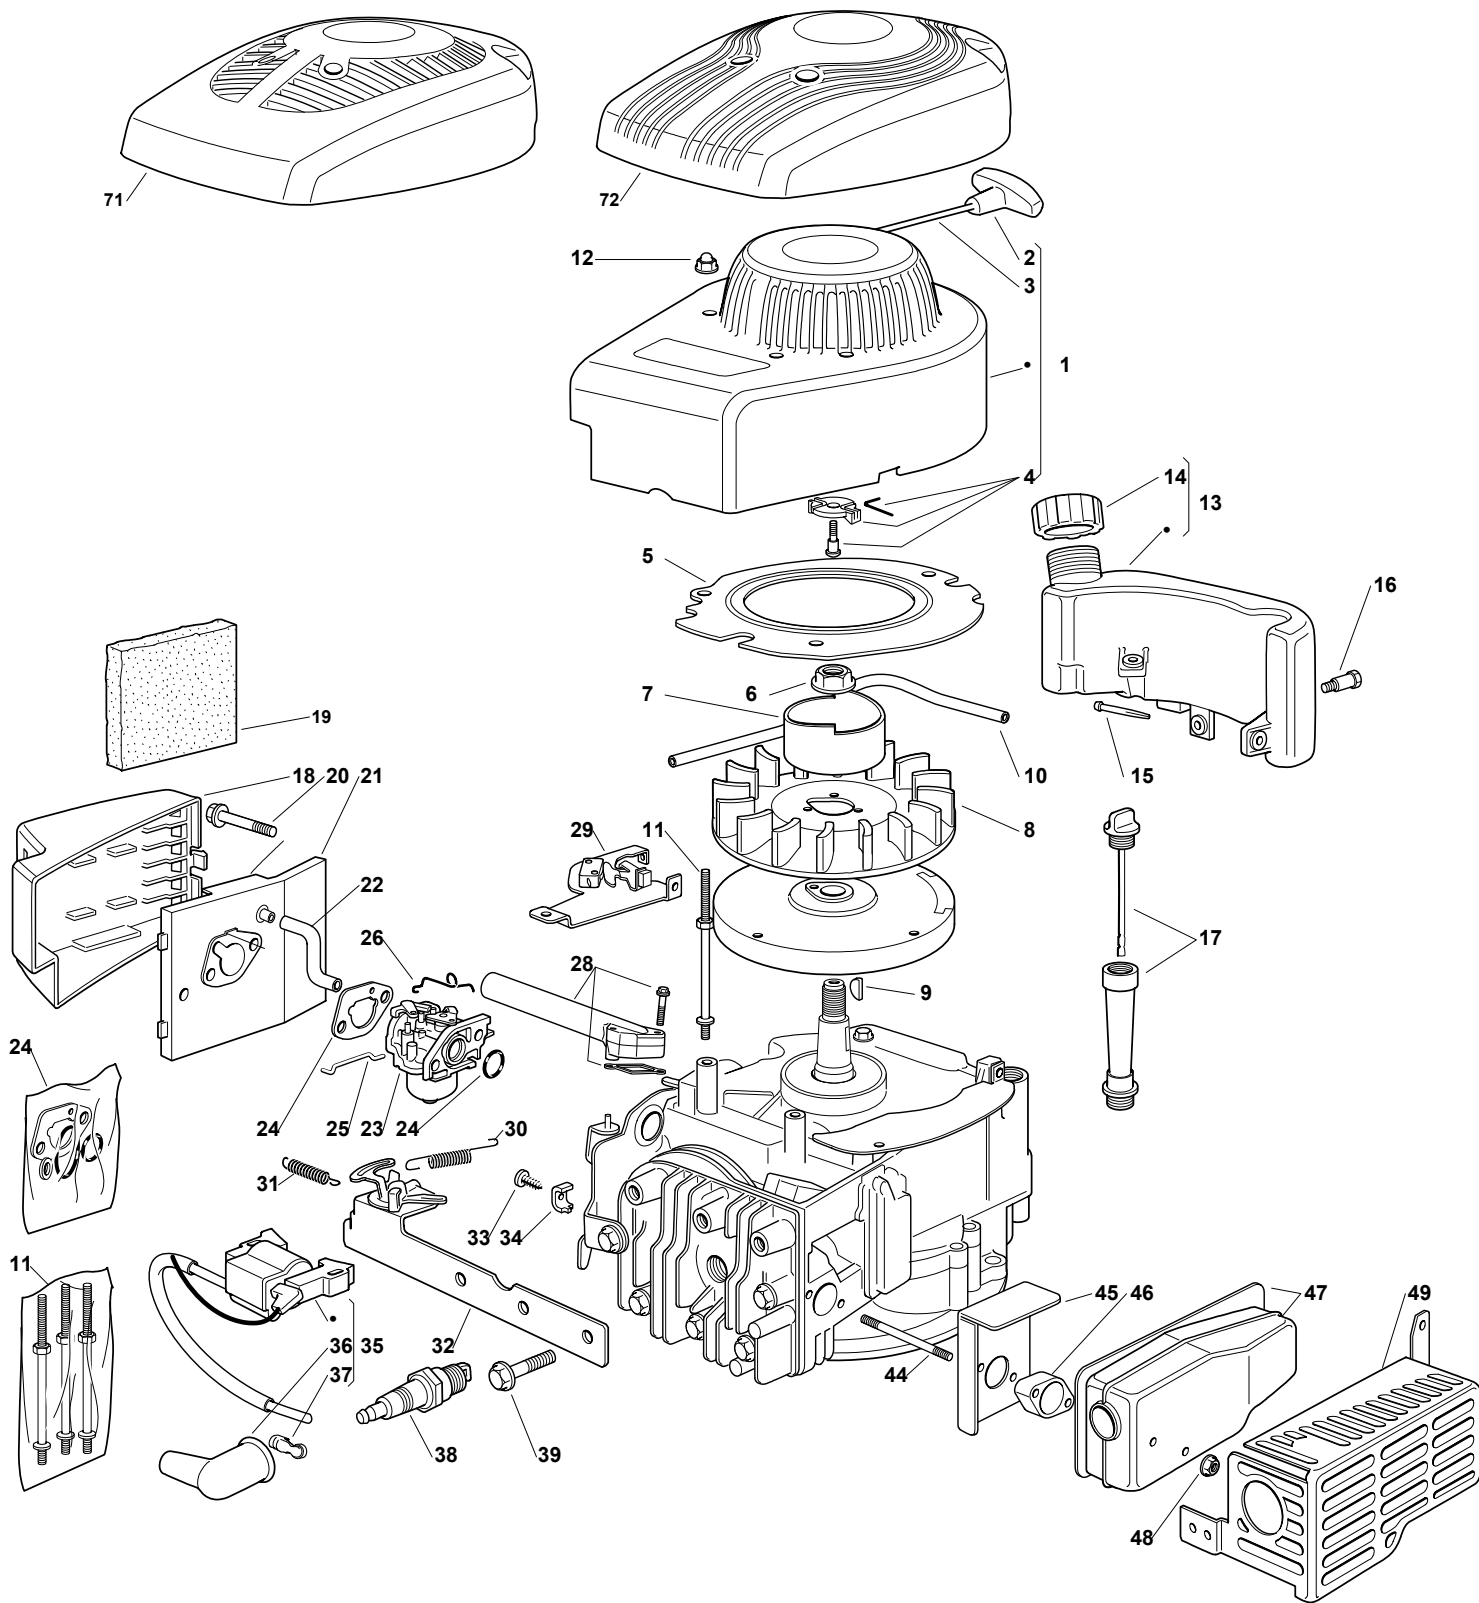

N.	CODE	Q.TY	DESCRIZIONE	DESCRIPTION	DESCRIPTION	BESCHREIBUNG
1	118550139/1	1	Ass. Capottina Avviamento	Starter Assy	Capote Demarrage	Gesamtansicht Verkleidung, Anlass
2	18550052/0	1	Maniglia Avviatore	Starter Handle	Poignee Demarreur	Anlassergriff
3	18550053/0	1	Fune Avviamento	Starter Cord	Câble Démarrage	Seil Starter
4	18550004/1	1	Kit Agganci Avviatore	Starter Pawl Set	Kit Accrochage Demarreur	Anlasser-Einspannsatz
5	18550138/0	1	Deflettore	Deflector	Deflecteur	Abweiser
6	18550056/0	1	Dado	Nut	Ecrou	Mutter
7	18550140/0	1	Coppa Avviamento	Starter Cup	Coupe Demarreur	Startergehäuse
8	18550154/0	1	Ventola	Impeller	Ventilateur	Gebälse
9	18550197/0	1	Linguetta Per Volano	Flywheel Key	Languette Pour Volant	Lasche F. Schwungrad
10	18550005/0	1	Condotto Combustibile	Fuel Hose	Conduite Combustible	Kraftstoffleitung
11	18550142/0	1	Kit Viti Fissaggio Cappottina	Screw Set	Kit Vis Fixage Capote	Satz Befestigungsschrauben Für Verkleidun
12	18550007/0	3	Dado	Nut	Ecrou	Mutter
13	18550143/0	1	Serbatoio	Tank	Reservoir	Tank
14	18550001/0	1	Tappo Serbatoio	Fuel Cap	Bouchon Reservoir	Tankeinfüllstopfen
15	18550141/0	1	Filtro Carburante	Screen	Filtre Carburant	Treibstofffilter
17	18550008/0	1	Assieme Tubo Livello Olio	Dipstick Assy	Ensemble Tuyau Niveau Huil	Gesamtansicht Ölstandrohr
18	18550133/0	1	Coperchio Filtro Aria	Air Cleaner Cover	Couvercle Filtre Air	Luffilterdeckel
19	18550011/0	1	Elemento Filtrante	Air Filter	Element Filtrant	Filterelement
20	18550010/0	2	Vite	Screw	Vis	Schraube
21	18550125/1	1	Base Filtro Aria	Air Cleaner Base	Base Filtre Air	Luffilterbasis
22	18550013/0	1	Tubo Sfiato	Breather Tube	Tuyau Soupirail	Entlüfterrohr
23	18550148/0	1	Carburatore	Carburettor Assy	Carburateur	Vergaser
24	18550019/0	1	Kit Guarnizioni Carburatore	Carburettor Gasket Set	Kit Garnitures Carburateur	Satz Dichtungen Für Vergase
25	18550017/0	1	Tirante Regolatore	Governor Link	Tirant Regulateur	Reglerzugstange
26	18550149/0	1	Tirante Carburatore	Choke Lever	Tirant Carburateur	Vergaserzugstange
28	18550129/0	1	Ass. Collettore Aspirazione	Intake Manifold Assy	Collecteur Aspiration	Kollektor Ansaugung
29	18550021/0	1	Freno	Brake	Frein	Bremse
30	18550151/0	1	Molla Regolatore	Governor Spring	Ressort Regulateur	Reglerfeder
31	18550150/0	1	Molla	Linking Spring	Ressort	Feder
32	18550152/0	1	Staffa Fissaggio Cavo Accelerator	Control Bracket	Bride Cable Accelérateur	Befestigungsbügel Für Beschleunigerkab
33	18550023/0	1	Vite	Screw	Vis	Schraube
34	18550022/0	1	Fermaglio Cavo	Casing Clamp	Boucle Cable	Kabelklemme
35	18550126/0	1	Bobina Accensione	Magneto Armature	Bobine D'Allumage	Zündspule
36	18550127/0	1	Cappuccio Candela	Spark Plug Elbow Cover	Capuchon Bougie	Zündkerzenkappe
37	18550071/0	1	Terminale Filo Candela	Spark Plug Terminal	Borne Fil Bougie	Drahtende Zündkerze
38	18550134/0	1	Candela	Spark Plug	Bougie	Zündkerze
39	18550128/0	8	Vite	Screw	Vis	Schraube
44	18550027/0	2	Prigioniero	Double-Screw Bolt	Prisonnier	Stiftschraube
45	18550028/0	1	Guarnizione Silenziatore	Gasket, Muffler	Garniture Silencieux	Schalldämpferdichtung
46	18550030/0	1	Distanziale Silenziatore	Spacer, Muffler	Entretoise Silencieux	Schalldämpferdistanzstück
47	118550031/1	1	Silenziatore	Muffler	Silencieux	Schalldämpfer
48	18550032/0	2	Dado	Nut	Ecrou	Mutter
49	18550033/0	1	Protezione Silenziatore	Muffler Guard	Protection Silencieux	Schalldämpferschutz
71	22055436/0	1	Cappottina Sv40	Cover Sv40	Capot Sv40	Haube Sv40
72	22055437/0	1	Cappottina Rv40	Cover Rv40	Capot Rv40	Haube Rv40