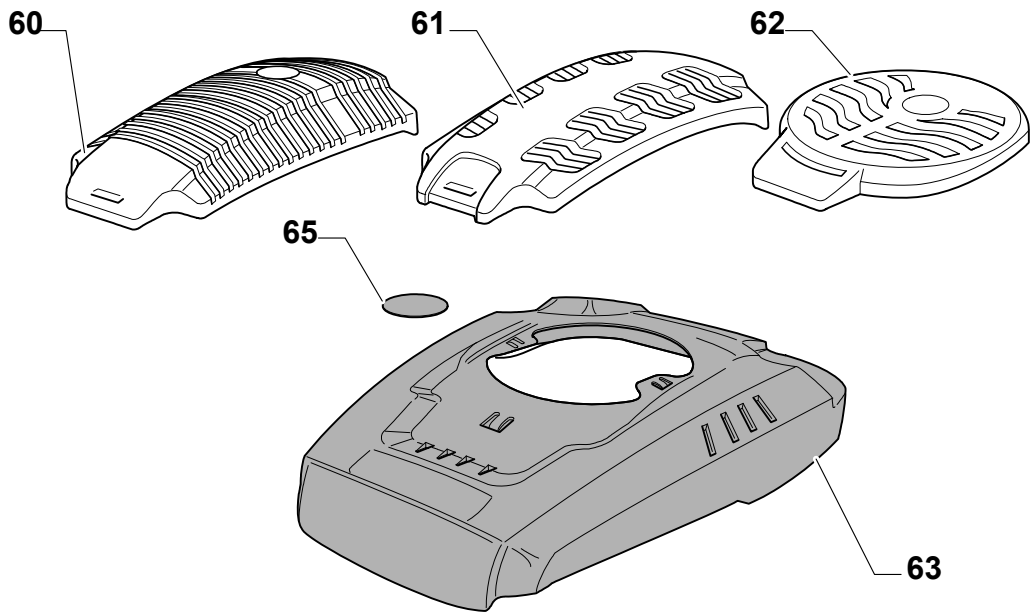

WBE0701

N.	CODE	Q.TY	DESCRIZIONE	DESCRIPTION	DESCRIPTION	BESCHREIBUNG
60	22055452/0	1	Cappottina	Cover	Capot	Haube
61	22055450/0	1	Cappottina	Cover	Capot	Haube
62	22055439/0	1	Cappottina	Cover	Capot	Haube
63	322055463/1	1	Cappottina	Cover	Capot	Haube
71	381002068/0	1	Cappottina	Cover	Capot	Haube
72	381002067/0	1	Cappottina	Cover	Capot	Haube
100	118550408/0	1	Motore Completo	Engine Assembled	Moteur Complete	Motor Komplet