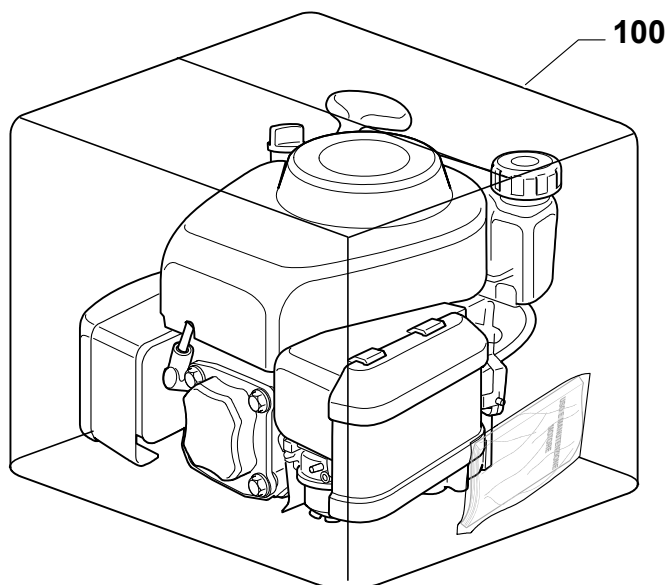

WBE0701

N.	CODE	Q.TY	DESCRIZIONE	DESCRIPTION	DESCRIPTION	BESCHREIBUNG
60	22055452/0	1	Cappottina	Cover	Capot	Haube
61	22055450/0	1	Cappottina	Cover	Capot	Haube
62	22055439/0	1	Cappottina	Cover	Capot	Haube
63	322055463/1	1	Cappottina	Cover	Capot	Haube
71	381002068/0	1	Cappottina	Cover	Capot	Haube
72	381002067/0	1	Cappottina	Cover	Capot	Haube
100	118550408/0	1	Motore Completo	Engine Assembled	Moteur Complete	Motor Komplet