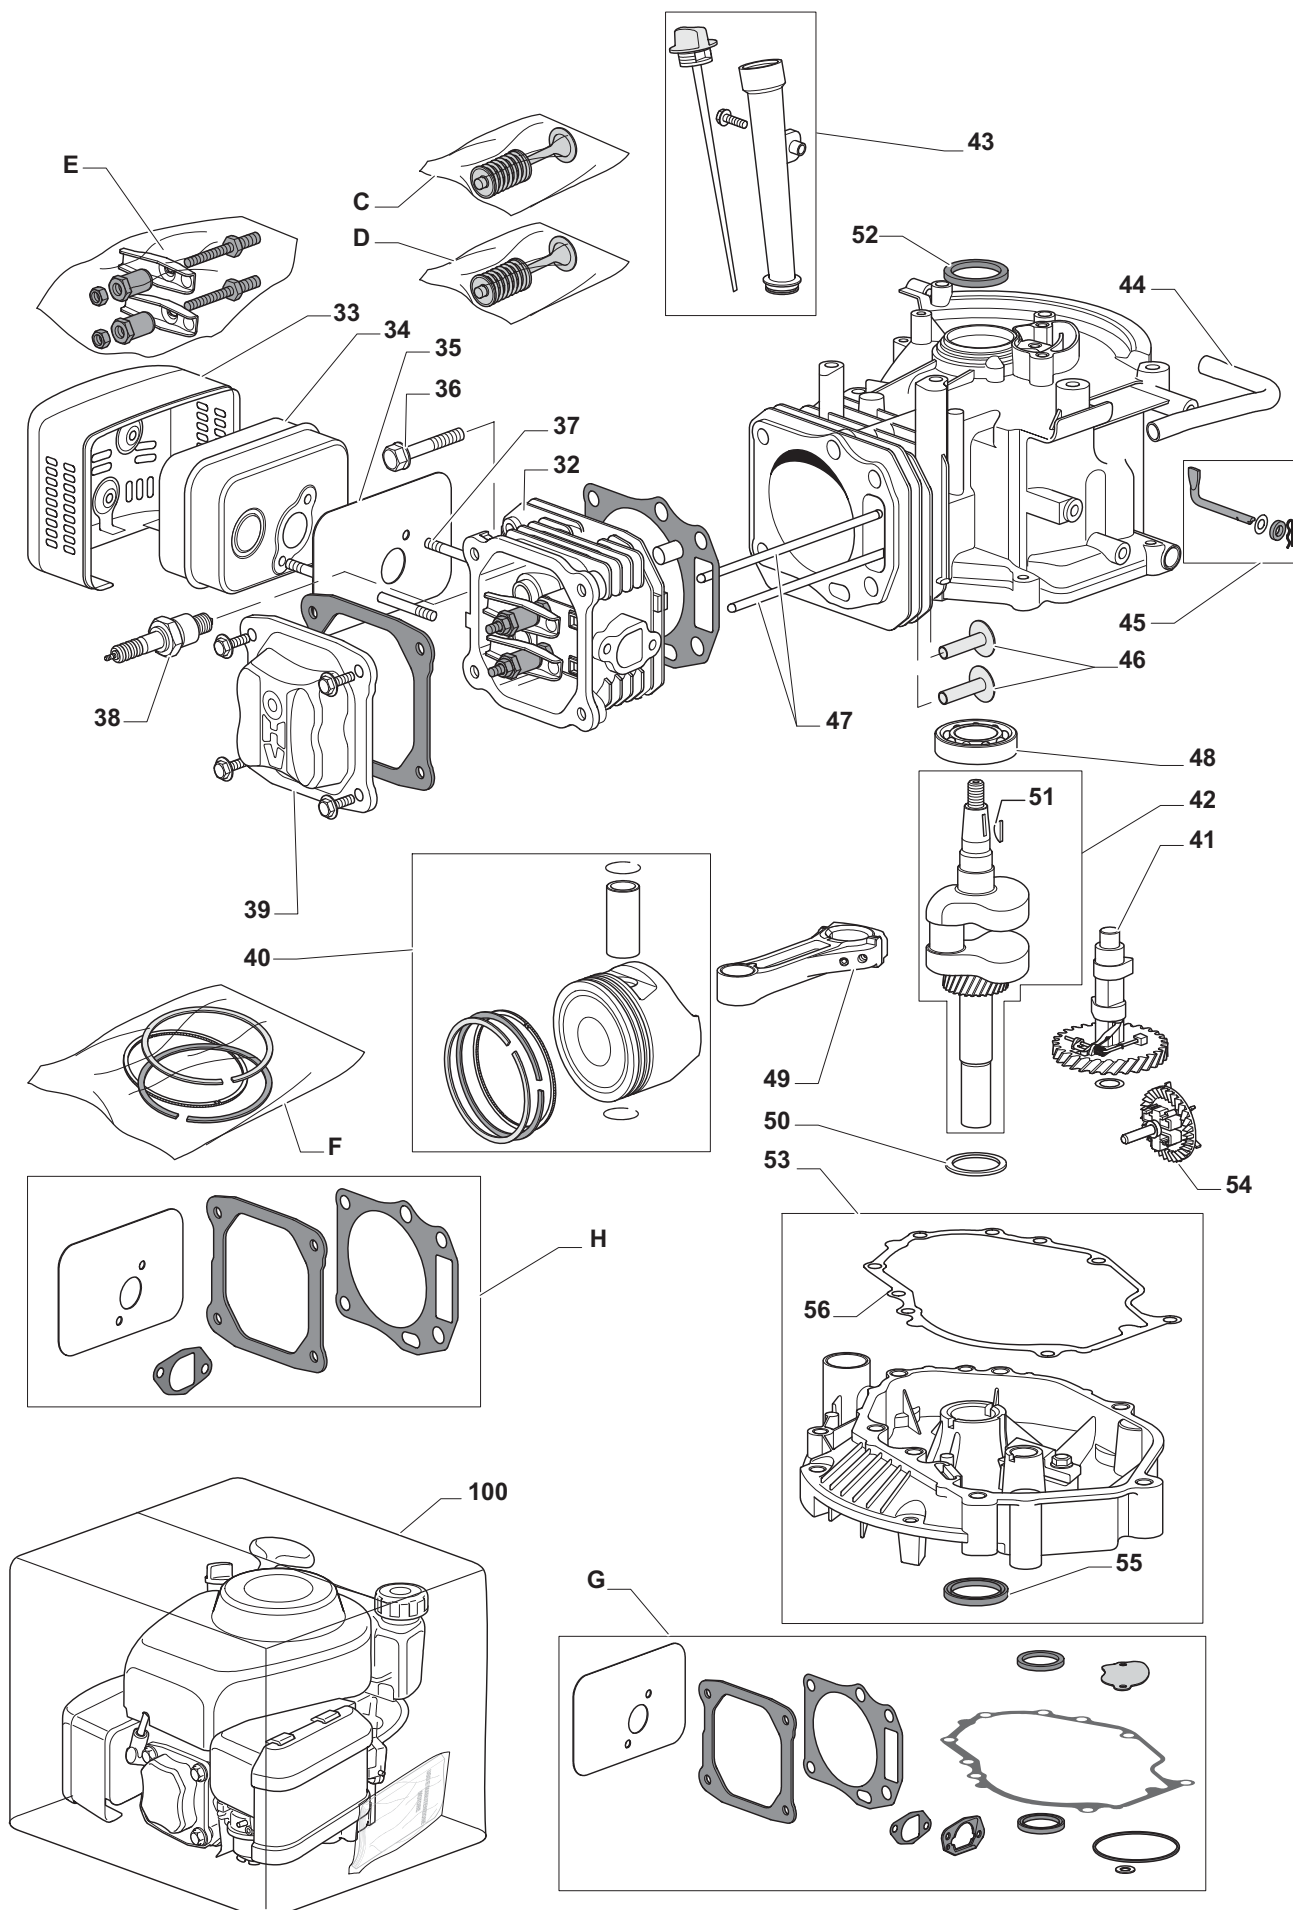

N.	CODE	Q.TY	DESCRIZIONE	DESCRIPTION	DESCRIPTION	BESCHREIBUNG
G	118550247/0	1	Ass. Guarnizioni Motore	Engine Gasket Set	Kit Garnitures Moteur	Satz Dichtungen Motor
E	118550273/0	1	Set Bilancieri Valvole	Valve Arm Set	Ens. Culbuteur	Satz Kipphebel
F	118550287/0	1	Ass. Fasce Elastiche	Piston, Ring Set	Ens. Bagues Élastiques	Set Elastische Ringe
C	118550293/0	1	Ass. Valvola Aspirazione	Intake Valve Assy	Ens. Soupape Aspiration	Satz Ansaugventil
D	118550295/0	1	Ass. Valvola Scarico	Exhaust Valve Assy	Ens. Soupape Évacuation	Satz Abflussventil
H	118550429/0	1	As. Guarnizioni Testa Cilindro	Cylinder Head Gasket Set	Culasse Du Cylindre Kit Garniture	Satz Dichtungen Zylinderkop
32	118550245/0	1	Ass. Testa Cilindro	Cylinder Head Assy	Ens. Culasse Du Cylindre	Zylinderkopf
33	118550425/0	1	Protezione Silenziatore	Muffler Guard	Protection Silencieux	Schalldämpferschutz
34	118550426/0	1	Silenziatore	Muffler	Silencieux	Schalldämpfer
35	118550270/0	1	Guarnizione Silenziatore	Gasket, Muffler	Garniture Silencieux	Schalldämpferdichtung
36	118550297/0	4	Vite	Screw	Vis	Schraube
37	118550298/0	2	Prigioniero	Stud Bolt	Prisonnier	Stiftschraube
38	9400-0244-00	1	Candela	Spark Plug	Bougie	Zündkerze
39	118550296/1	1	Coperchio Valvole	Cover Comp., Head	Cache-Soupapes	Ventilabdeckung
40	118550279/0	1	Ass. Pistone	Piston Assy	Ens. Piston	Set Kolben
41	118550272/0	1	Albero Camme	Camshaft Assy	Arbre À Cames	Nockenwelle
42	118550415/0	1	Ass. Albero Motore	Crankshaft	Arbre Moteur	Set Motorwelle
43	118550311/0	1	Ass. Tubo Livello Olio	Oil Filler Assy	Ensemble Tuyau Niveau Huil	Gesamtansicht Ölstandrohr
44	118550413/0	1	Tubo Sfiato	Breather Fule Pipe	Tuyau Soupirail	Entlüfterrohr
45	118550308/0	1	Ass. Albero Regolatore	Shaft, Governor Arm Assy	Tringle Commande De Puissance De	Wegstellerleistungshebelgestänge
46	118550291/0	1	Ass. Alzavalvole	Valve Lifter Assy	Ens. Poussoir De Valve	Satz Ventilheber
47	118550290/0	2	Ass. Aste Di Punteria	Push Rods Assy	Ens. Tige	Satz Stange
48	118550280/0	1	Cuscinetto	Bearing	Roulement	Kuegellager
49	118550285/0	1	Ass. Biella Motore	Connecting Rod Assy	Ens. Bielle	Set Pleuelstange
50	118550283/0	1	Rondella	Washer	Rondelle	Scheibe
51	118550288/0	1	Linguetta Per Volano	Flywheel Key	Languette Pour Volant	Lasche F. Schwungrad
52	118550300/0	1	Anello Di Tenuta	Oil Seal	Anneau De Tenue	Dichtring
53	118550310/0	1	Ass. Carter Motore	Crankcase Cover Assy	Ens. Carter Moteur	Satz Motorgehäuse
54	118550313/0	1	Ass. Regolatore	Speed Governor Assy	Ens. Régulateur De Vitesse	Satz Drehzahlregler
55	118550379/0	1	Anello Di Tenuta	Oil Seal	Anneau De Tenue	Dichtring
56	118550414/0	1	Guarnizione Carter Motore	Crankcase Gasket	Garniture Carter	Gehäusedichtung
100	118550430/0	1	Motore Completo	Engine Assembled	Moteur Complete	Motor Komplet