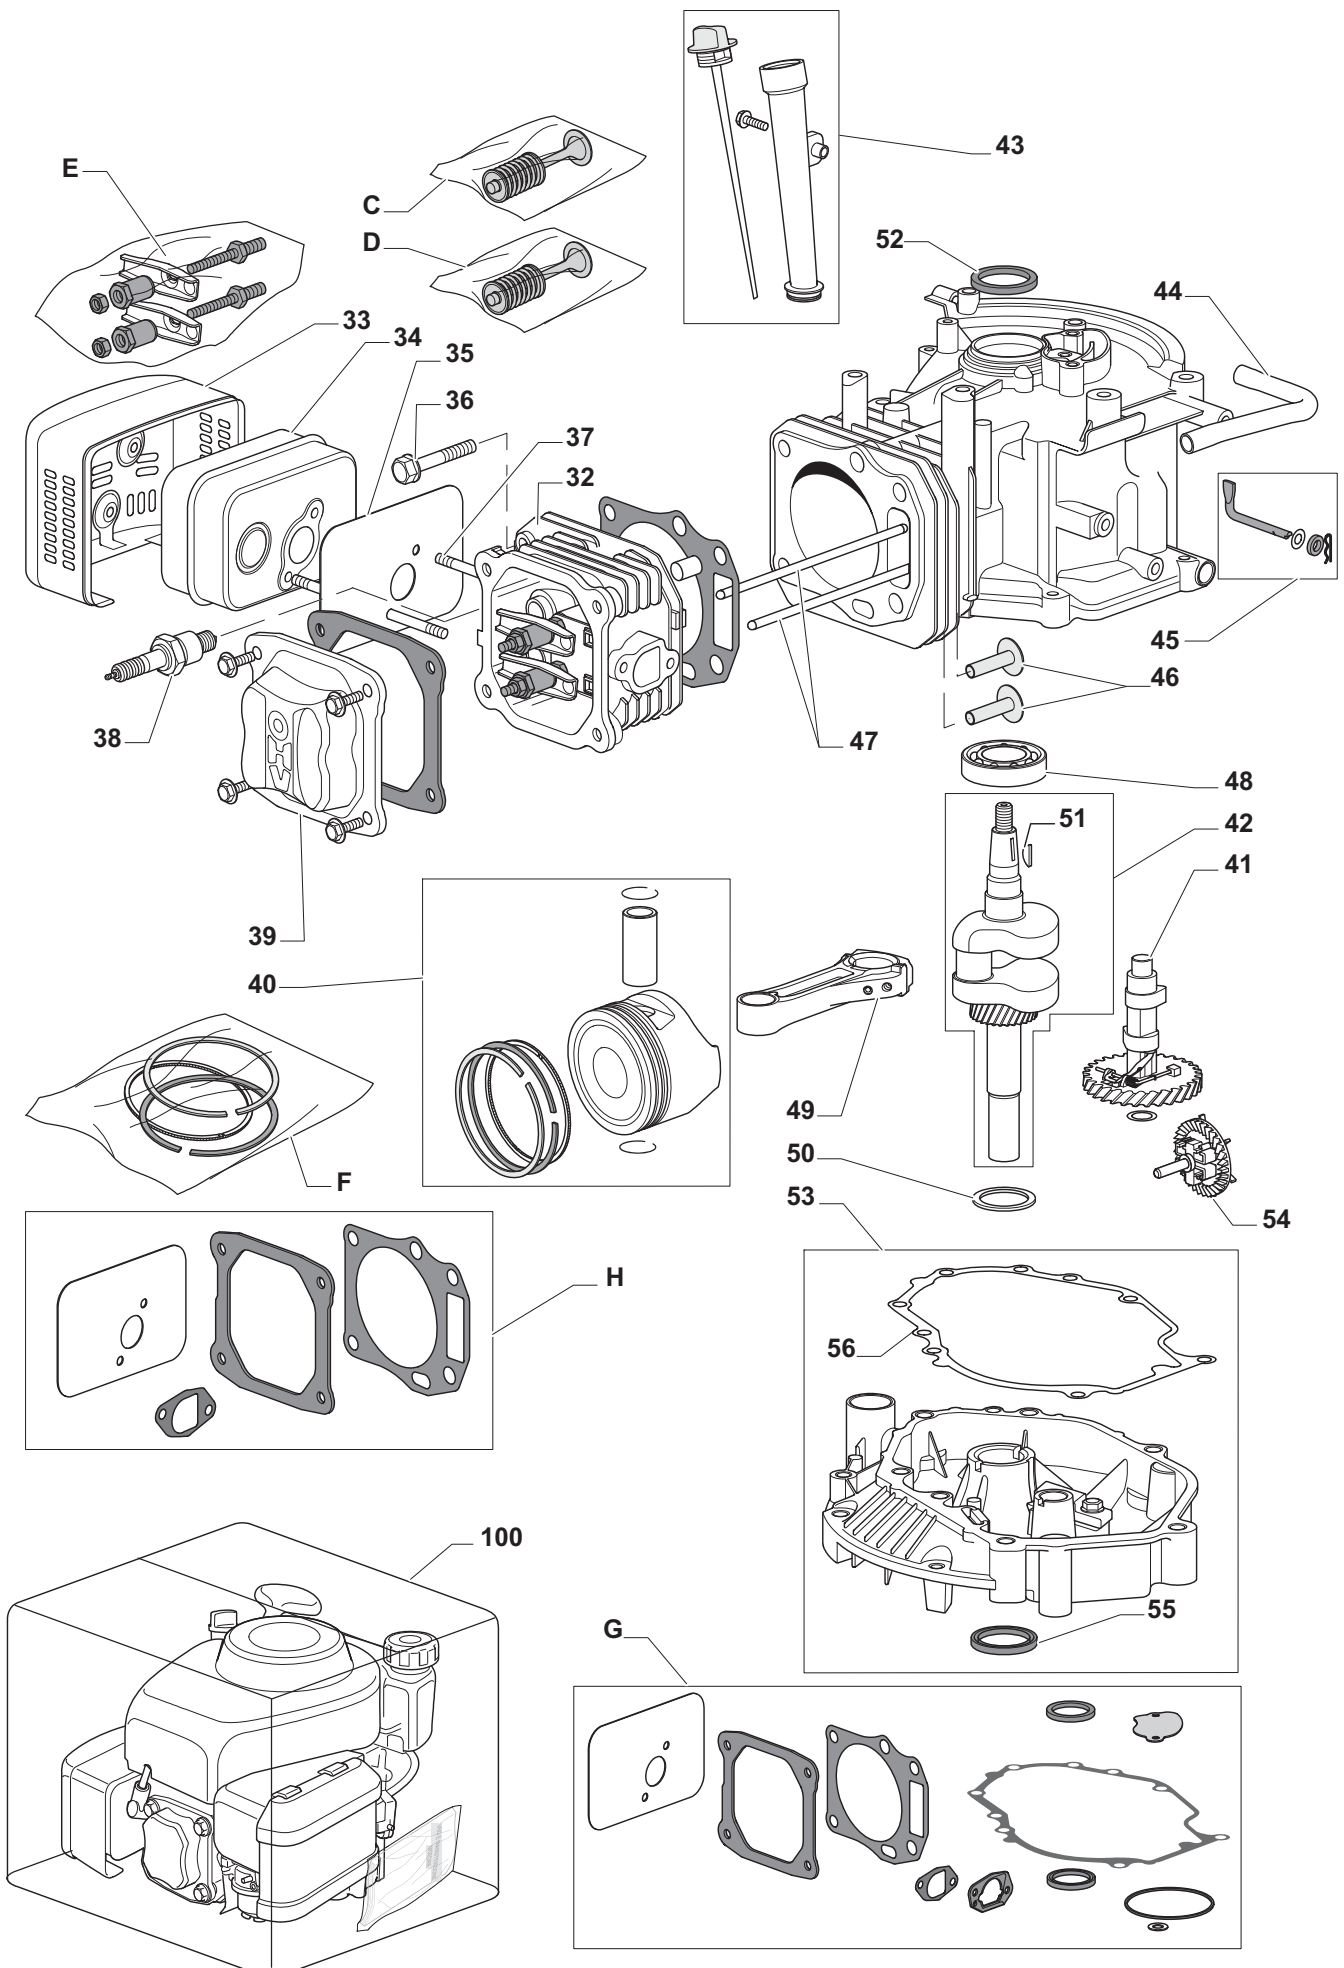

N.	CODE	Q.TY	DESCRIZIONE	DESCRIPTION	DESCRIPTION	BESCHREIBUNG
G	118550247/0	1	Ass. Guarnizioni Motore	Engine Gasket Set	Kit Garnitures Moteur	Satz Dichtungen Motor
E	118550273/0	1	Set Bilancieri Valvole	Valve Arm Set	Ens. Culbuteur	Satz Kipphebel
F	118550287/0	1	Ass. Fasce Elastiche	Piston, Ring Set	Ens. Bagues Élastiques	Set Elastische Ringe
C	118550293/0	1	Ass. Valvola Aspirazione	Intake Valve Assy	Ens. Soupape Aspiration	Satz Ansaugventil
D	118550295/0	1	Ass. Valvola Scarico	Exhaust Valve Assy	Ens. Soupape Évacuation	Satz Abflussventil
H	118550429/0	1	As. Guarnizioni Testa Cilindro	Cylinder Head Gasket Set	Culasse Du Cylindre Kit Garniture	Satz Dichtungen Zylinderkop
32	118550245/0	1	Ass. Testa Cilindro	Cylinder Head Assy	Ens. Culasse Du Cylindre	Zylinderkopf
33	118550425/0	1	Protezione Silenziatore	Muffler Guard	Protection Silencieux	Schalldämpferschutz
34	118550426/0	1	Silenziatore	Muffler	Silencieux	Schalldämpfer
35	118550270/0	1	Guarnizione Silenziatore	Gasket, Muffler	Garniture Silencieux	Schalldämpferdichtung
36	118550297/0	4	Vite	Screw	Vis	Schraube
37	118550298/0	2	Prigioniero	Stud Bolt	Prisonnier	Stiftschraube
38	9400-0244-00	1	Candela	Spark Plug	Bougie	Zündkerze
39	118550296/1	1	Coperchio Valvole	Cover Comp., Head	Cache-Soupapes	Ventilabdeckung
40	118550279/0	1	Ass. Pistone	Piston Assy	Ens. Piston	Set Kolben
41	118550272/0	1	Albero Camme	Camshaft Assy	Arbre À Cames	Nockenwelle
42	118550415/0	1	Ass. Albero Motore	Crankshaft	Arbre Moteur	Set Motorwelle
43	118550311/0	1	Ass. Tubo Livello Olio	Oil Filler Assy	Ensemble Tuyau Niveau Huil	Gesamtansicht Ölstandrohr
44	118550413/0	1	Tubo Sfiato	Breather Fule Pipe	Tuyau Soupirail	Entlüfterrohr
45	118550308/0	1	Ass. Albero Regolatore	Shaft, Governor Arm Assy	Tringle Commande De Puissance De	Wegscheitelhebelsgestänge
46	118550291/0	1	Ass. Alzavalvole	Valve Lifter Assy	Ens. Poussoir De Valve	Satz Ventilheber
47	118550290/0	2	Ass. Aste Di Punteria	Push Rods Assy	Ens. Tige	Satz Stange
48	118550280/0	1	Cuscinetto	Bearing	Roulement	Kuegellager
49	118550285/0	1	Ass. Biella Motore	Connecting Rod Assy	Ens. Bielle	Set Pleuelstange
50	118550283/0	1	Rondella	Washer	Rondelle	Scheibe
51	118550288/0	1	Linguetta Per Volano	Flywheel Key	Languette Pour Volant	Lasche F. Schwungrad
52	118550300/0	1	Anello Di Tenuta	Oil Seal	Anneau De Tenue	Dichtring
53	118550310/0	1	Ass. Carter Motore	Crankcase Cover Assy	Ens. Carter Moteur	Satz Motorgehäuse
54	118550313/0	1	Ass. Regolatore	Speed Governor Assy	Ens. Régulateur De Vitesse	Satz Drehzahlregler
55	118550379/0	1	Anello Di Tenuta	Oil Seal	Anneau De Tenue	Dichtring
56	118550414/0	1	Guarnizione Carter Motore	Crankcase Gasket	Garniture Carter	Gehäusedichtung
100	118550433/0	1	Motore Completo	Engine Assembled	Moteur Complete	Motor Komplet