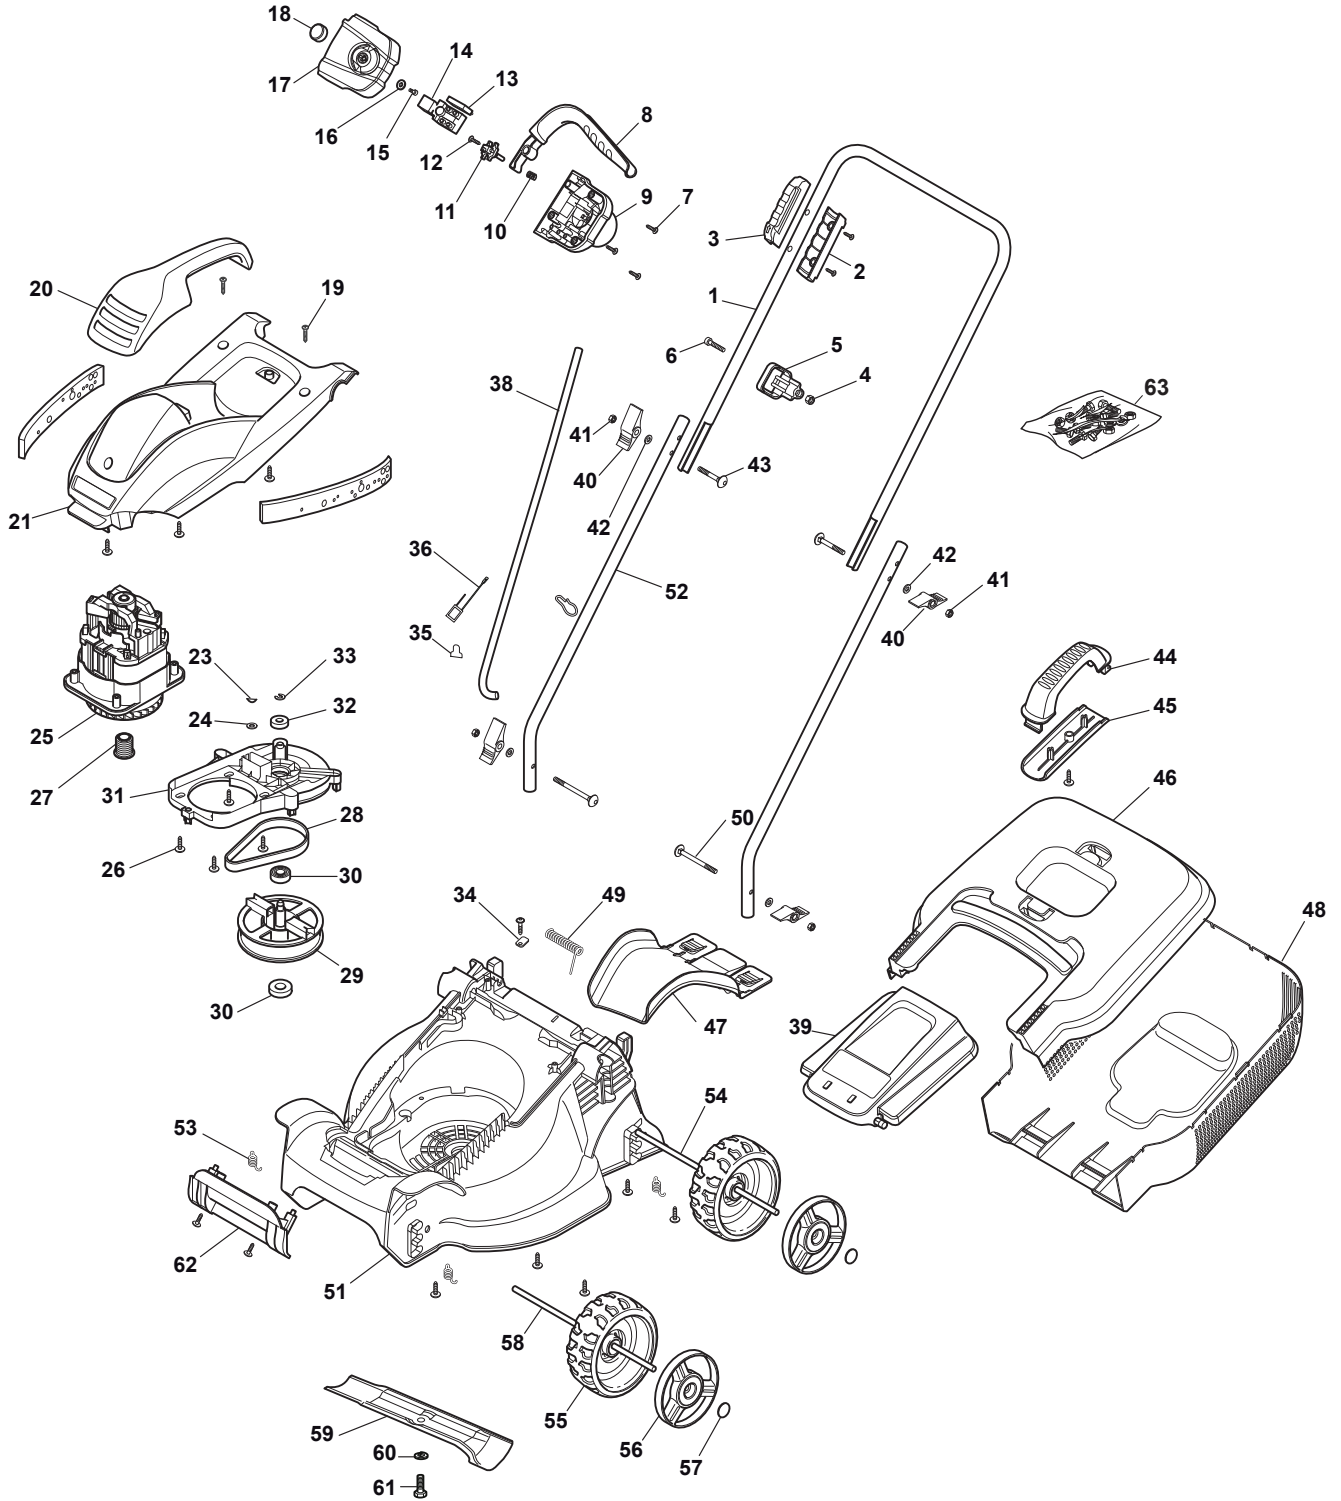

Utgåva Issue 3 - 2015		Elektriska Gräsklippare		Electric Walkbehind	
Pos. Fig.	Antal Quantity	Art nr Part No	Benämning	Description	Anmärkning Notes
1	1	118810075/0	Handtag, överdel	Handle, Upper Part	
2	1	118810086/0	Fixeringsplatta	Down fixation Plate	
3	1	118810087/0	Fixeringsplatta	Upper fixation Plate	
4	1	112291000/0	Mutter	Nut	
5	1	118810083/0	Krok	Hook	
6	1	112735654/0	Skruv	Screw	
7	5	112728099/1	Skruv	Screw	
8	1	118810148/0	Spak	Lever	
9	1	118810090/0	Brytarebox	Switchbox lower	
10	1	118810080/0	Fjäder	Spring	
11	1	118810061/0	Harnalssprint	Pin	
12	1	112735654/0	Skruv	Screw	
13	1	118810065/0	Capacitance	Capacitor	
14	1	118810062/0	Brytare	Switch	
15	1	123878020/0	Skruv	Screw	
16	1	2312100	Bricka	Washer | Flat washer	
17	1	118810089/0	Brytarebox	Switchbox upper	
18	1	118810147/0	Knapp	Button	
19	11	112728099/1	Skruv	Screw	
20	1	118810156/0	Kapa, gra	Cover, Grey	
21	1	118810140/0	Motorhuv Gul	Engine Cover, Yellow	
23	1	112543001/0	Bricka	Washer	
24	1	118810093/0	Bricka	Washer	
25	1	118810057/0	Motor	Motor	
26	9	118810099/0	Skruv	Screw	
27	1	118810077/0	Motorremskiva	Motor pulley	
28	1	118810092/0	Drivrem	Belt	
29	1	118810059/0	Remskiva insert mould	Pulley insert mould	
30	2	118810071/0	Lager	Bearing	
31	1	118810084/0	Motorplatta	Engine Plate	
32	1	118810069/0	Lager	Bearing	
33	1	112000955/0	Lasring	Benzing Ring	
34	1	118810072/0	Bricka	Washer	
35	1	118810064/0	Impaction	Impaction	
36	1	118810063/0	Temperaturgivare	Temperature	
38	1	118810060/0	Kablage	Cable	
39	1	118810142/0	Lucka-gul	Stone Guard, Yellow	
40	4	118810137/0	Knopp	Knob	
41	4	112291000/0	Mutter	Nut	
42	4	112000930/0	Lasring	Benzing Ring	
43	2	112727784/0	Skruv	Screw	
44	1	118810144/0	Handtag	Handle	
45	1	118810146/0	Handtag, underdel	Handle, Lower Part	
46	1	118810145/0	Uppsamlare, övre	Grass-Box, Upper	
47	1	118810085/0	Knopp	Knob	
48	1	118810143/0	Uppsamlare, nedre	Grass-Box, Lower	
49	1	118810096/0	Fjäder	Spring	
50	2	118810160/0	Skruv	Screw	
51	1	118810139/0	Chassi-Gra	Grey Deck