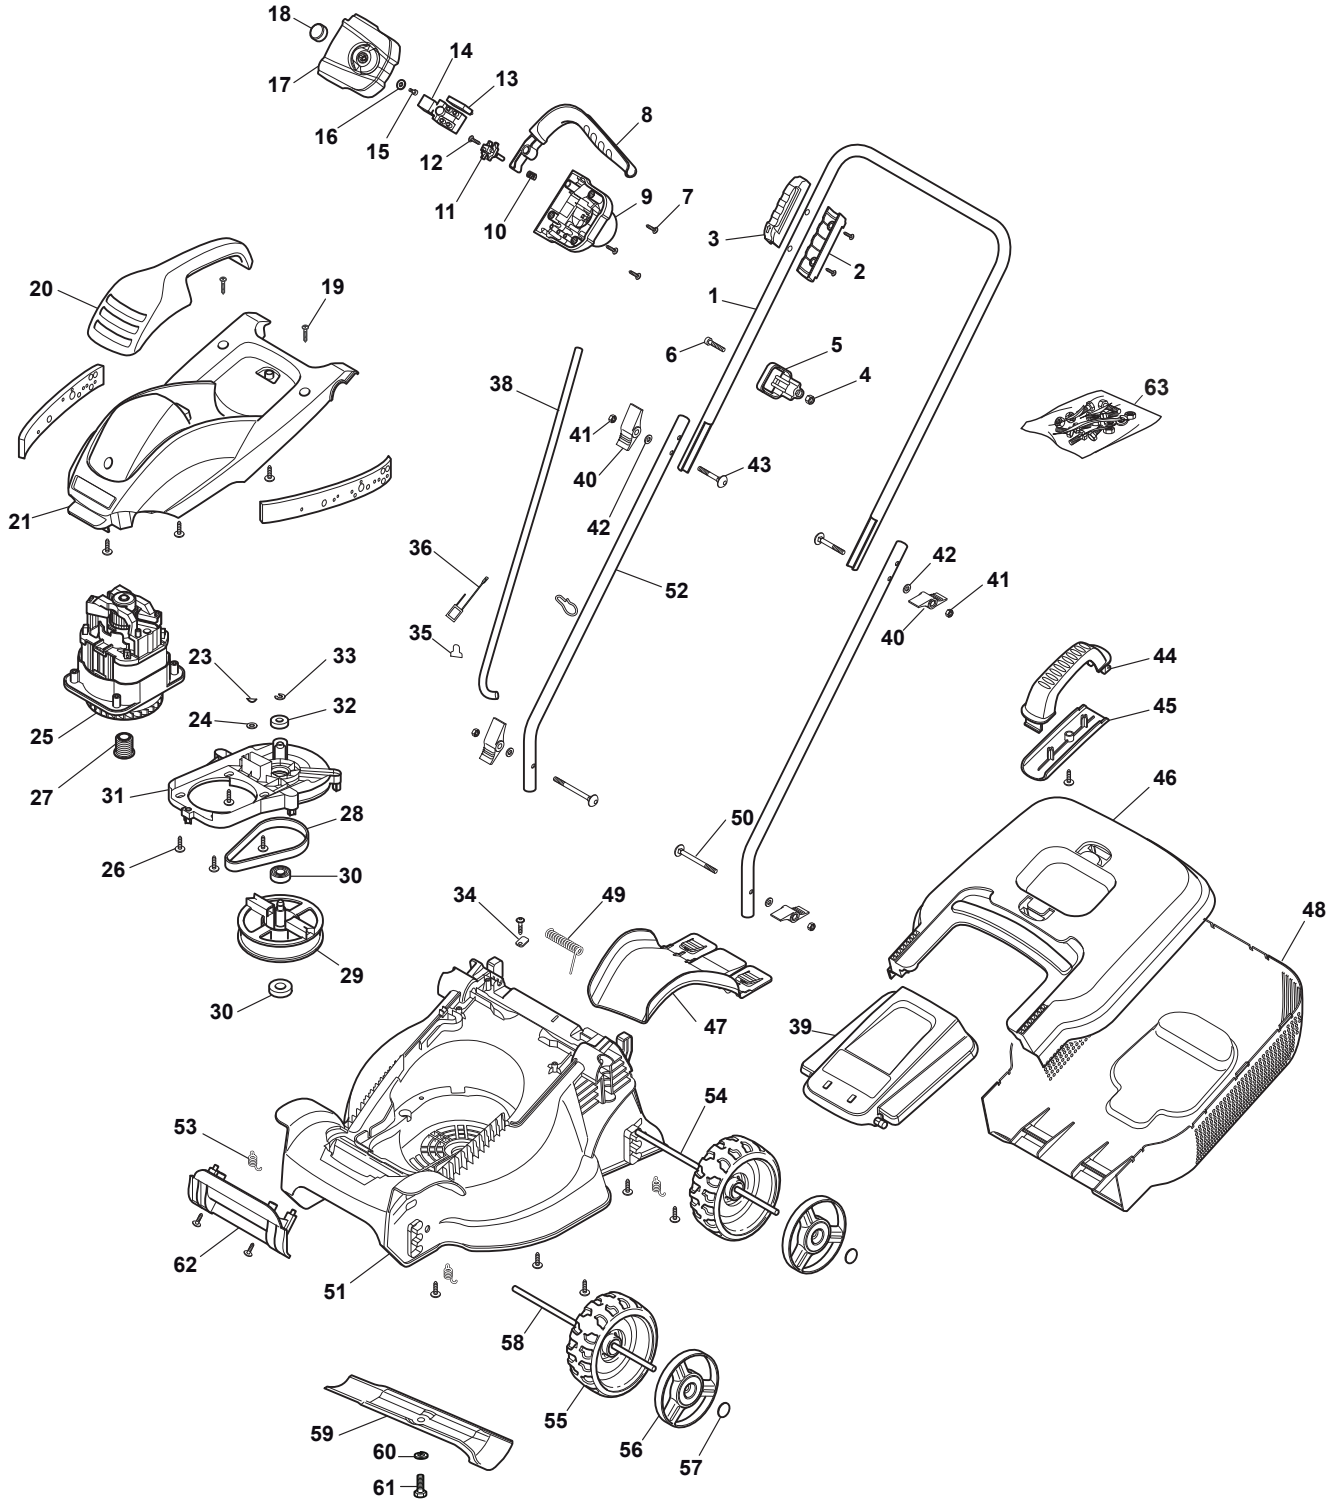

Reservdelskatalog Parts Catalogue

COLLECTOR 34 E

293320068/S14 - Season 2015

- Use GLOBAL GARDEN PRODUCT Genuine Spare Parts specified in the parts list for repair and/or replacement.
 - The contents described in the parts list may change due to improvement.
 - The drawings of the spare parts are only indicative and might not represent the part in question exactly.
 - The indications "right" - "left" - "front" - "rear" refer to the position of the operator when using the machine.
- When placing orders of parts for repair and/or replacement, make sure that the illustrated parts list is the one applying to the machine's year of manufacture, as shown on the identification plate attached to the machine.

Utgåva Issue 3 - 2015		Elektriska Gräsklippare		Electric Walkbehind	
Pos. Fig.	Antal Quantity	Art nr Part No	Benämning	Description	Anmärkning Notes
52	2	118810138/0	Handtag, underdel	Handle, Lower Part	
53	4	118810078/0	Fjäder	Spring	
54	1	118810067/0	Hjulaxel-bakre	Axle, Rear Wheels	
55	4	118810081/0	Hjul	Wheel	
56	4	118810153/0	Navkapsel	Hub Cap	
57	4	112604898/0	Starlock P6703 7	Crown Fastener	
58	1	118810066/0	Axel, Framhjul	Axle, Front Wheels	
59	1	118810002/0	Kniv	Blade	
60	1	122671651/0	Bricka	Washer	
61	1	112793312/0	Skruv	Screw	
62	1	118810141/0	Kap handtag, gra	Deck handle, Grey	
63	1	118810170/0	Skruvsats	Outfit, Screws	