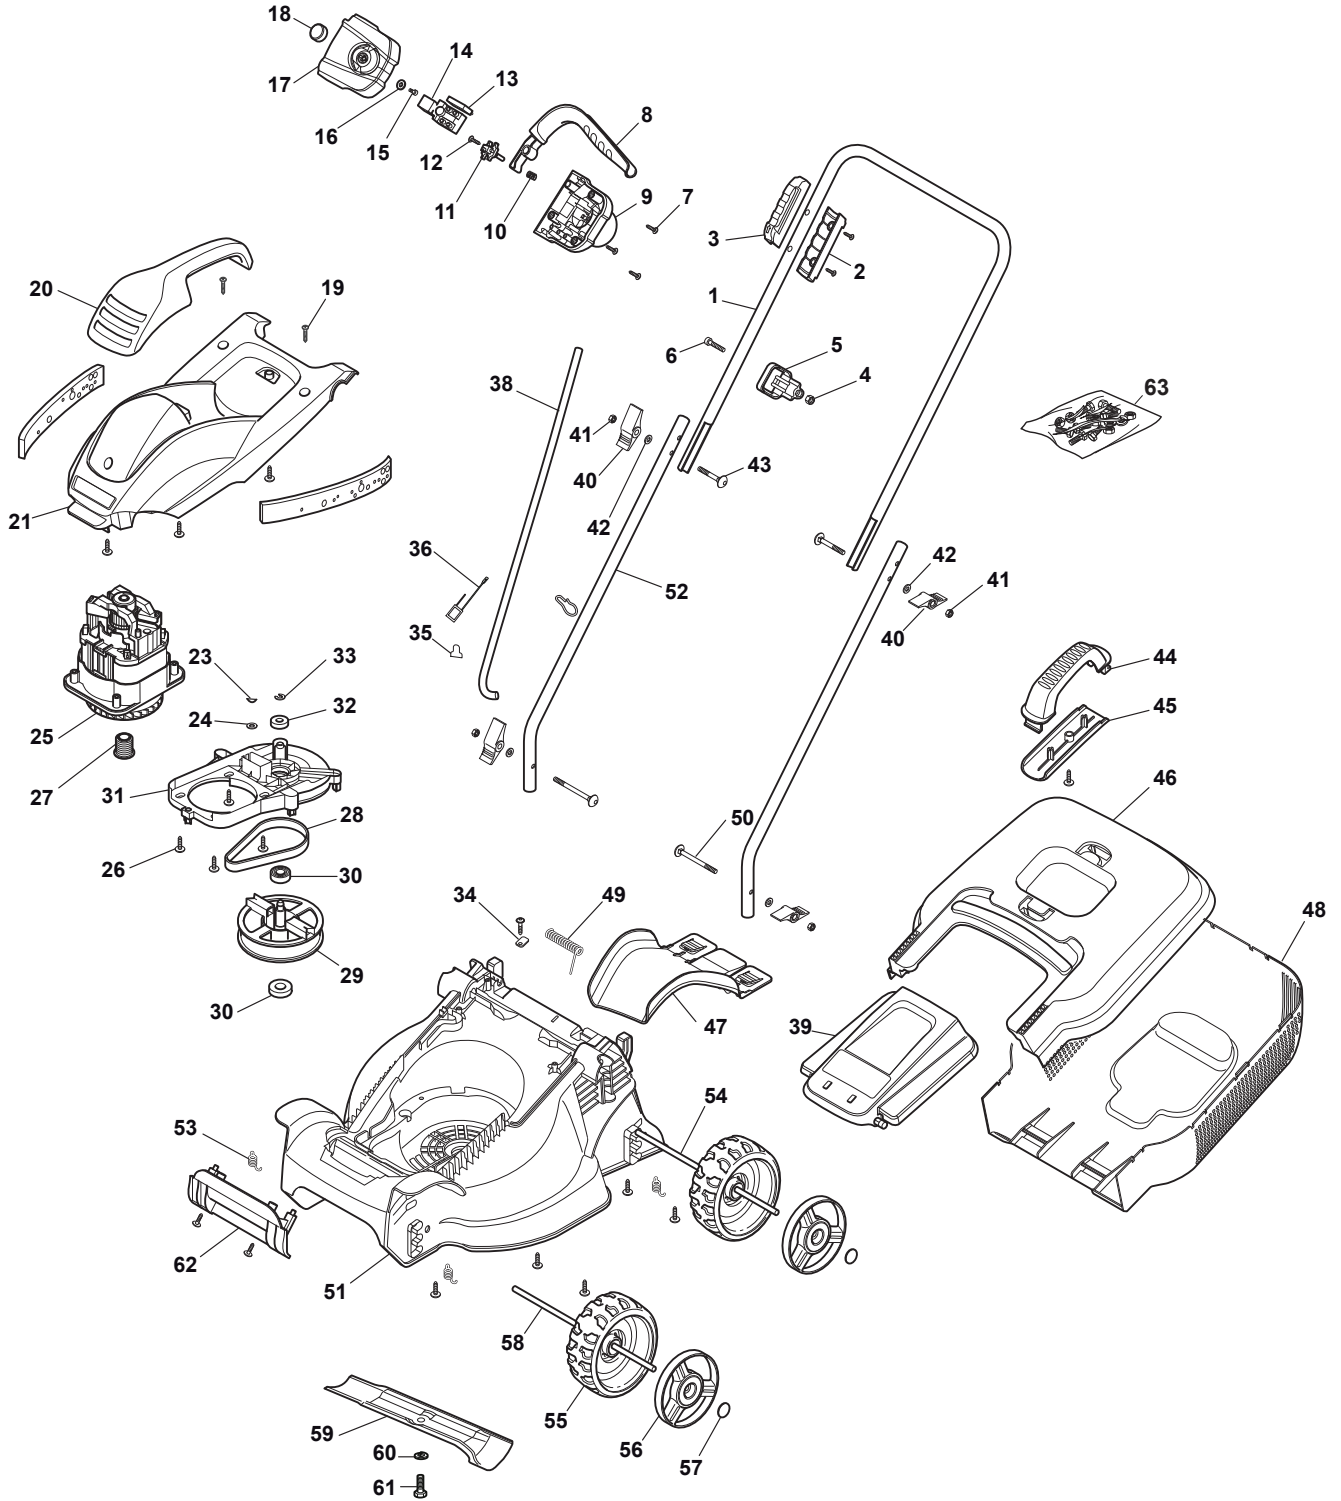

Utgåva Issue 3 - 2016		Elektriska Gräsklippare		Electric Walkbehind	
Pos. Fig.	Antal Q.ty	Art nr Part No	Benämning	Description	Anmärkning Notes
1	1	118810075/0	Handtag, överdel	Handle, Upper Part	
2	1	118810086/0	Fixeringsplatta	Down fixation Plate	
3	1	118810087/0	Fixeringsplatta	Upper fixation Plate	
4	1	112291000/0	Mutter	Nut	
5	1	118810083/0	Krok	Hook	
6	1	112735654/0	Skruv	Screw	
7	5	112728099/1	Skruv	Screw	
8	1	118810148/0	Spak	Lever	
9	1	118810090/0	Brytarebox	Switchbox lower	
10	1	118810080/0	Fjäder	Spring	
11	1	118810061/0	Harnalssprint	Pin	
12	1	112735654/0	Skruv	Screw	
13	1	118810065/0	Capacitance	Capacitor	
14	1	118810062/0	Brytare	Switch	
15	1	123878020/0	Skruv	Screw	
16	1	2312100	Bricka	Washer | Flat washer	
17	1	118810089/0	Brytarebox	Switchbox upper	
18	1	118810147/0	Knapp	Button	
19	11	112728099/1	Skruv	Screw	
20	1	118810156/0	Kapa, gra	Cover, Grey	
21	1	118810140/0	Motorhuv Gul	Engine Cover, Yellow	
23	1	112543001/0	Bricka	Washer	
24	1	118810093/0	Bricka	Washer	
25	1	118810057/0	Motor	Motor	
26	9	118810099/0	Skruv	Screw	
27	1	118810077/0	Motorremskiva	Motor pulley	
28	1	118810092/0	Drivrem	Belt	
29	1	118810059/0	Remskiva insert mould	Pulley insert mould	
30	2	118810071/0	Lager	Bearing	
31	1	118810084/0	Motorplatta	Engine Plate	
32	1	118810069/0	Lager	Bearing	
33	1	112000955/0	Lasring	Benzing Ring	
34	1	118810072/0	Bricka	Washer	
35	1	118810064/0	Impaction	Impaction	
36	1	118810063/0	Temperaturgivare	Temperature	
38	1	118810060/0	Kablage	Cable	
39	1	118810142/0	Lucka-gul	Stone Guard, Yellow	
40	4	118810137/0	Knopp	Knob	
41	4	112291000/0	Mutter	Nut	
42	4	112000930/0	Lasring	Benzing Ring	
43	2	112727784/0	Skruv	Screw	
44	1	118810144/0	Handtag	Handle	
45	1	118810146/0	Handtag, underdel	Handle, Lower Part	
46	1	118810145/0	Uppsamlare, övre	Grass-Box, Upper	
47	1	118810085/0	Knopp	Knob	
48	1	118810143/0	Uppsamlare, nedre	Grass-Box, Lower	
49	1	118810096/0	Fjäder	Spring	
50	2	118810160/0	Skruv	Screw	
51	1	118810139/0	Chassi-Gra	Grey Deck