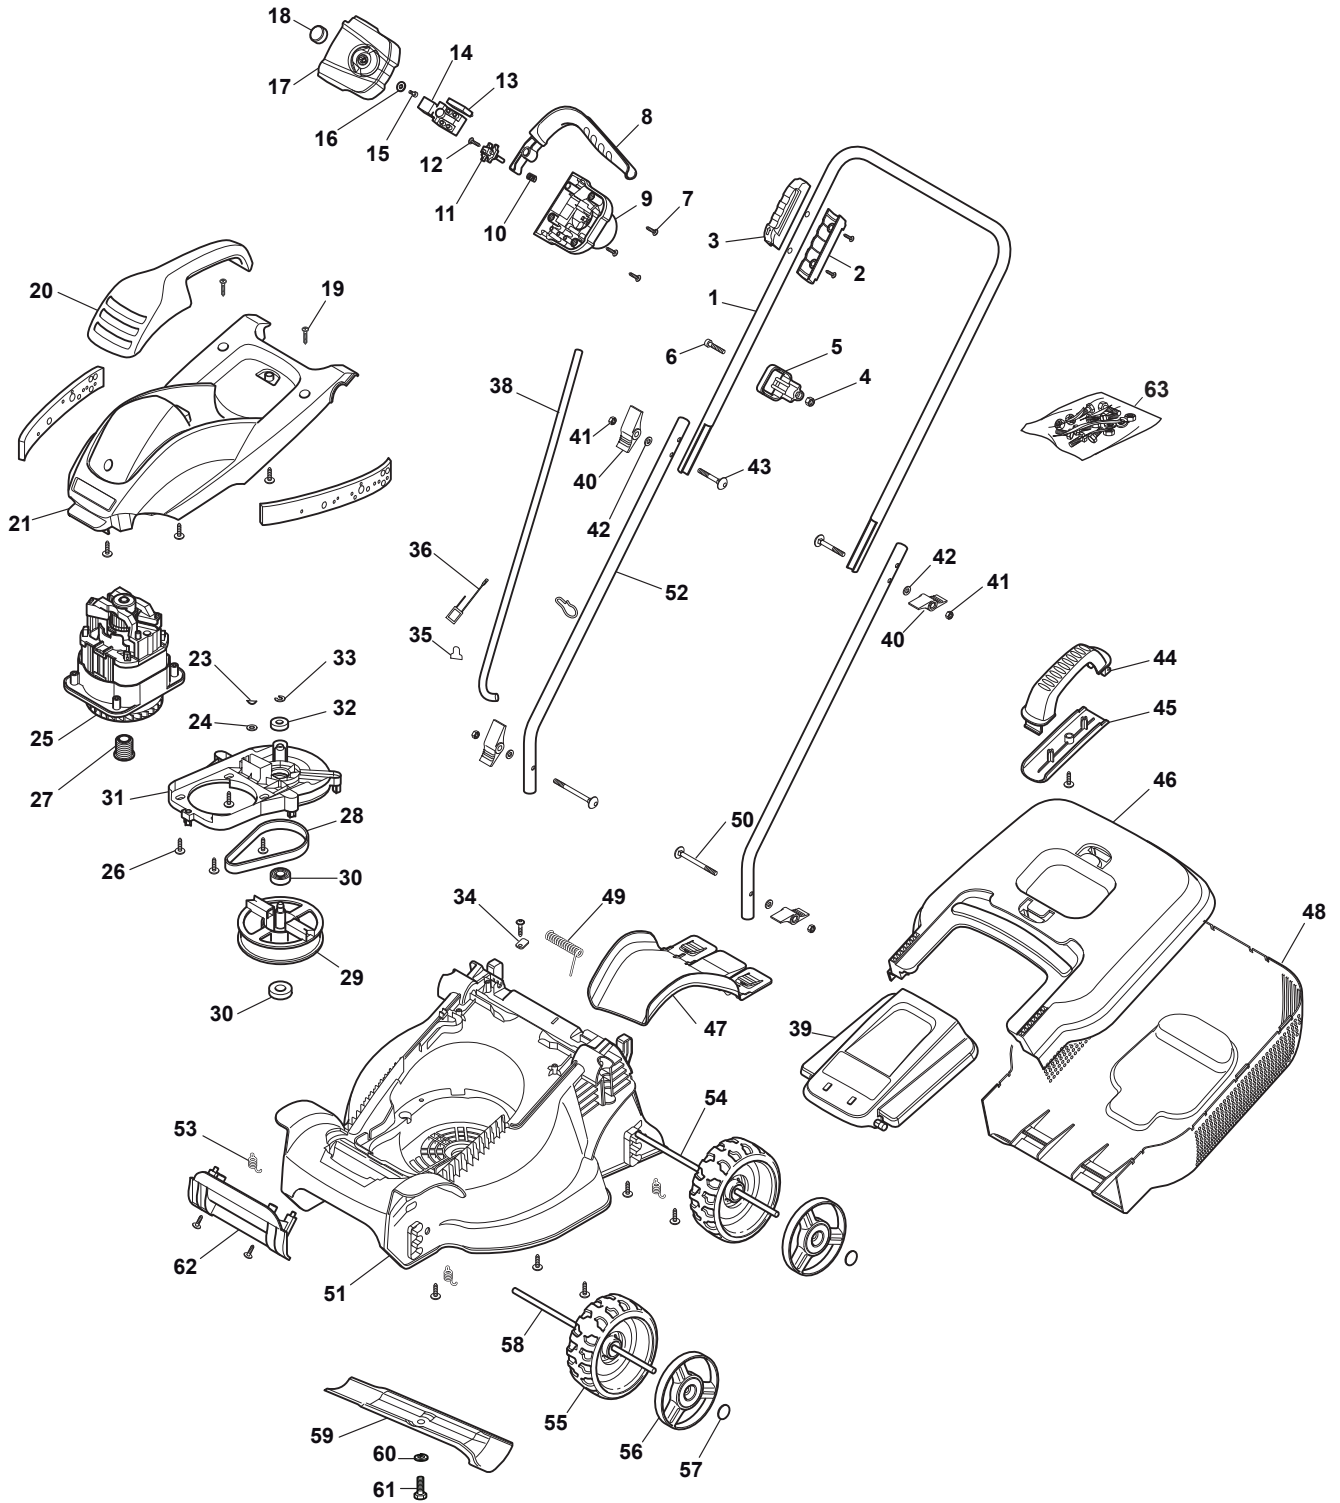

Reservdelskatalog Parts Catalogue

COLLECTOR 34 E

293320068/S14 - Season 2016

- Use GLOBAL GARDEN PRODUCT Genuine Spare Parts specified in the parts list for repair and/or replacement.
 - The contents described in the parts list may change due to improvement.
 - The drawings of the spare parts are only indicative and might not represent the part in question exactly.
 - The indications "right" - "left" - "front" - "rear" refer to the position of the operator when using the machine.
- When placing orders of parts for repair and/or replacement, make sure that the illustrated parts list is the one applying to the machine's year of manufacture, as shown on the identification plate attached to the machine.

Utgåva Issue 3 - 2016		Elektriska Gräsklippare		Electric Walkbehind	
Pos. Fig.	Antal Q.ty	Art nr Part No	Benämning	Description	Anmärkning Notes
52	2	118810138/0	Handtag, underdel	Handle, Lower Part	
53	4	118810078/0	Fjäder	Spring	
54	1	118810067/0	Hjulaxel-bakre	Axle, Rear Wheels	
55	4	118810081/0	Hjul	Wheel	
56	4	118810153/0	Navkapsel	Hub Cap	
57	4	112604898/0	Starlock P6703 7	Crown Fastener	
58	1	118810066/0	Axel, Framhjul	Axle, Front Wheels	
59	1	118810002/0	Kniv	Blade	
60	1	122671651/0	Bricka	Washer	
61	1	112793312/0	Skruv	Screw	
62	1	118810141/0	Kap handtag, gra	Deck handle, Grey	
63	1	118810170/0	Skruvsats	Outfit, Screws	