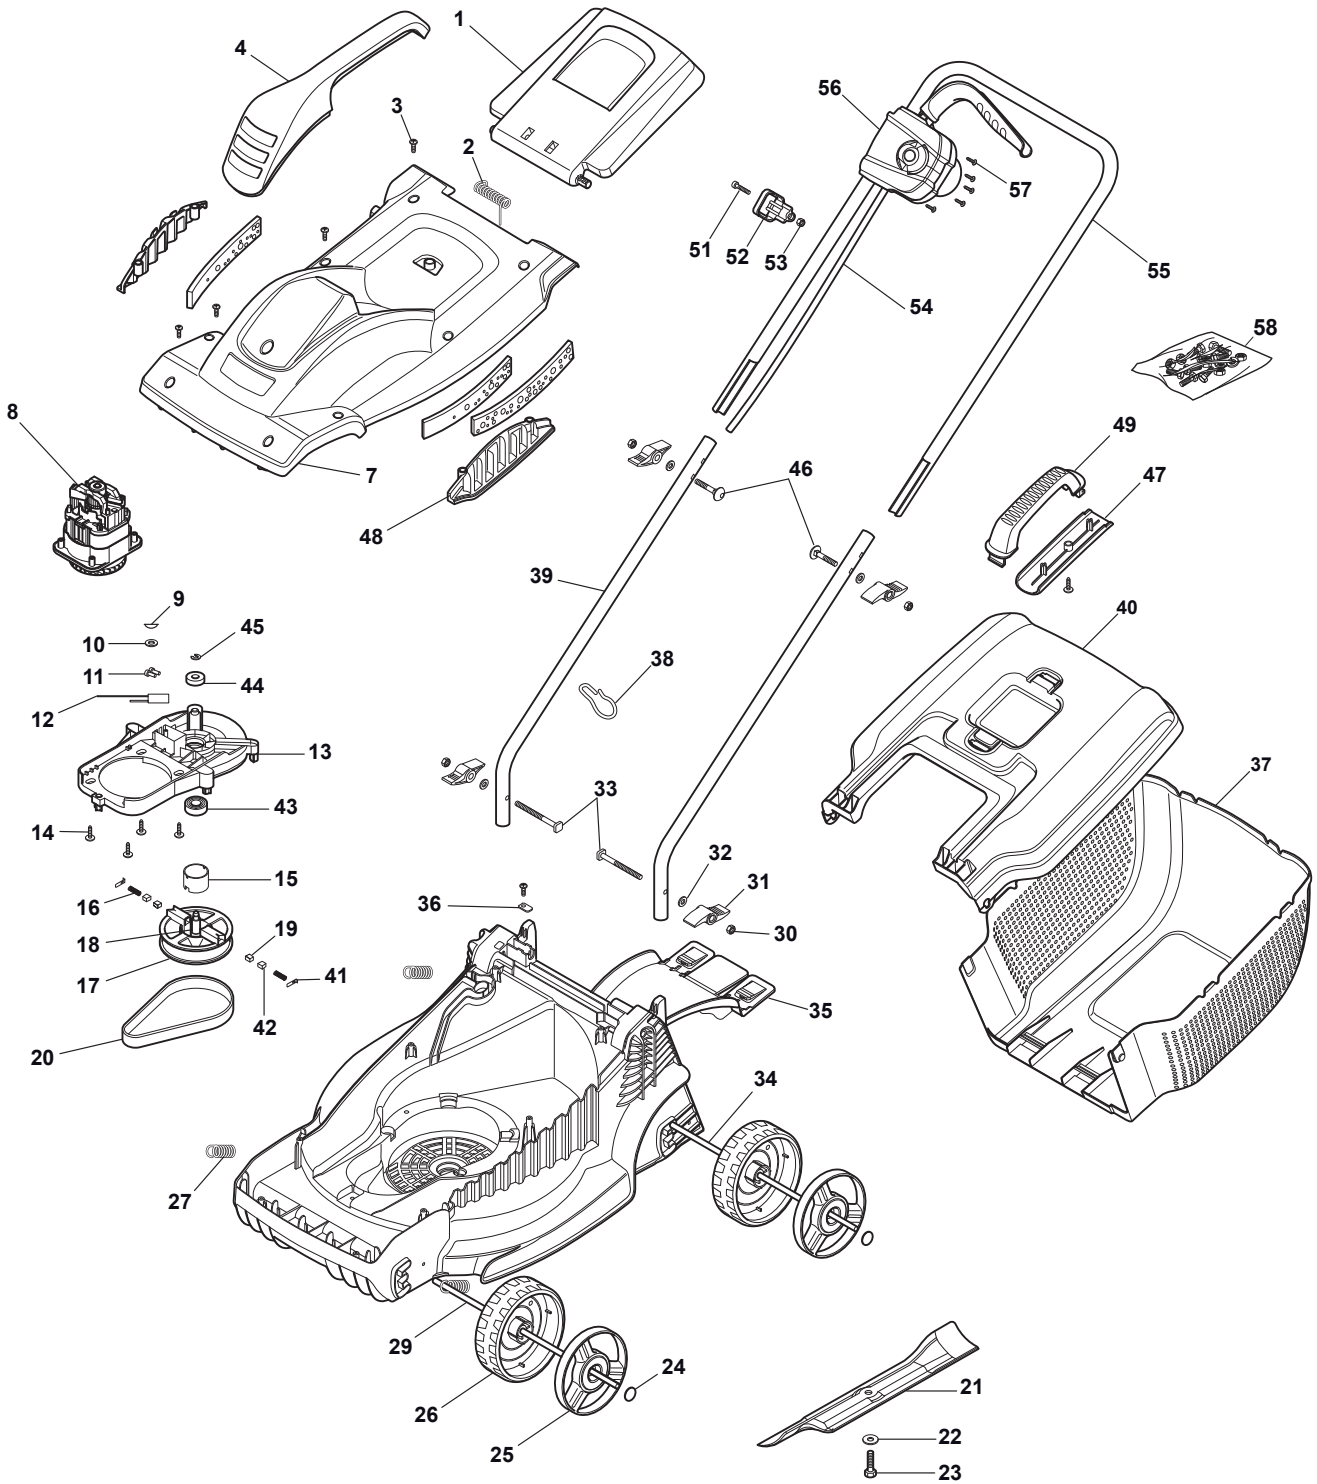

Utgåva Issue 3 - 2015		Elektriska Gräsklippare Electric Walkbehind			
Pos. Fig.	Antal Quantity	Art nr Part No	Benämning	Description	Anmärkning Notes
53	1	112291000/0	Mutter	Nut	
54	1				
55	1	118810075/0	Handtag, överdel	Handle, Upper Part	
56	1	118810098/0	Manöverdosa	Dead hand switch	
57	9	112728099/1	Skruv	Screw	
58	1	118810171/0	Skruvsats	Outfit, Screws