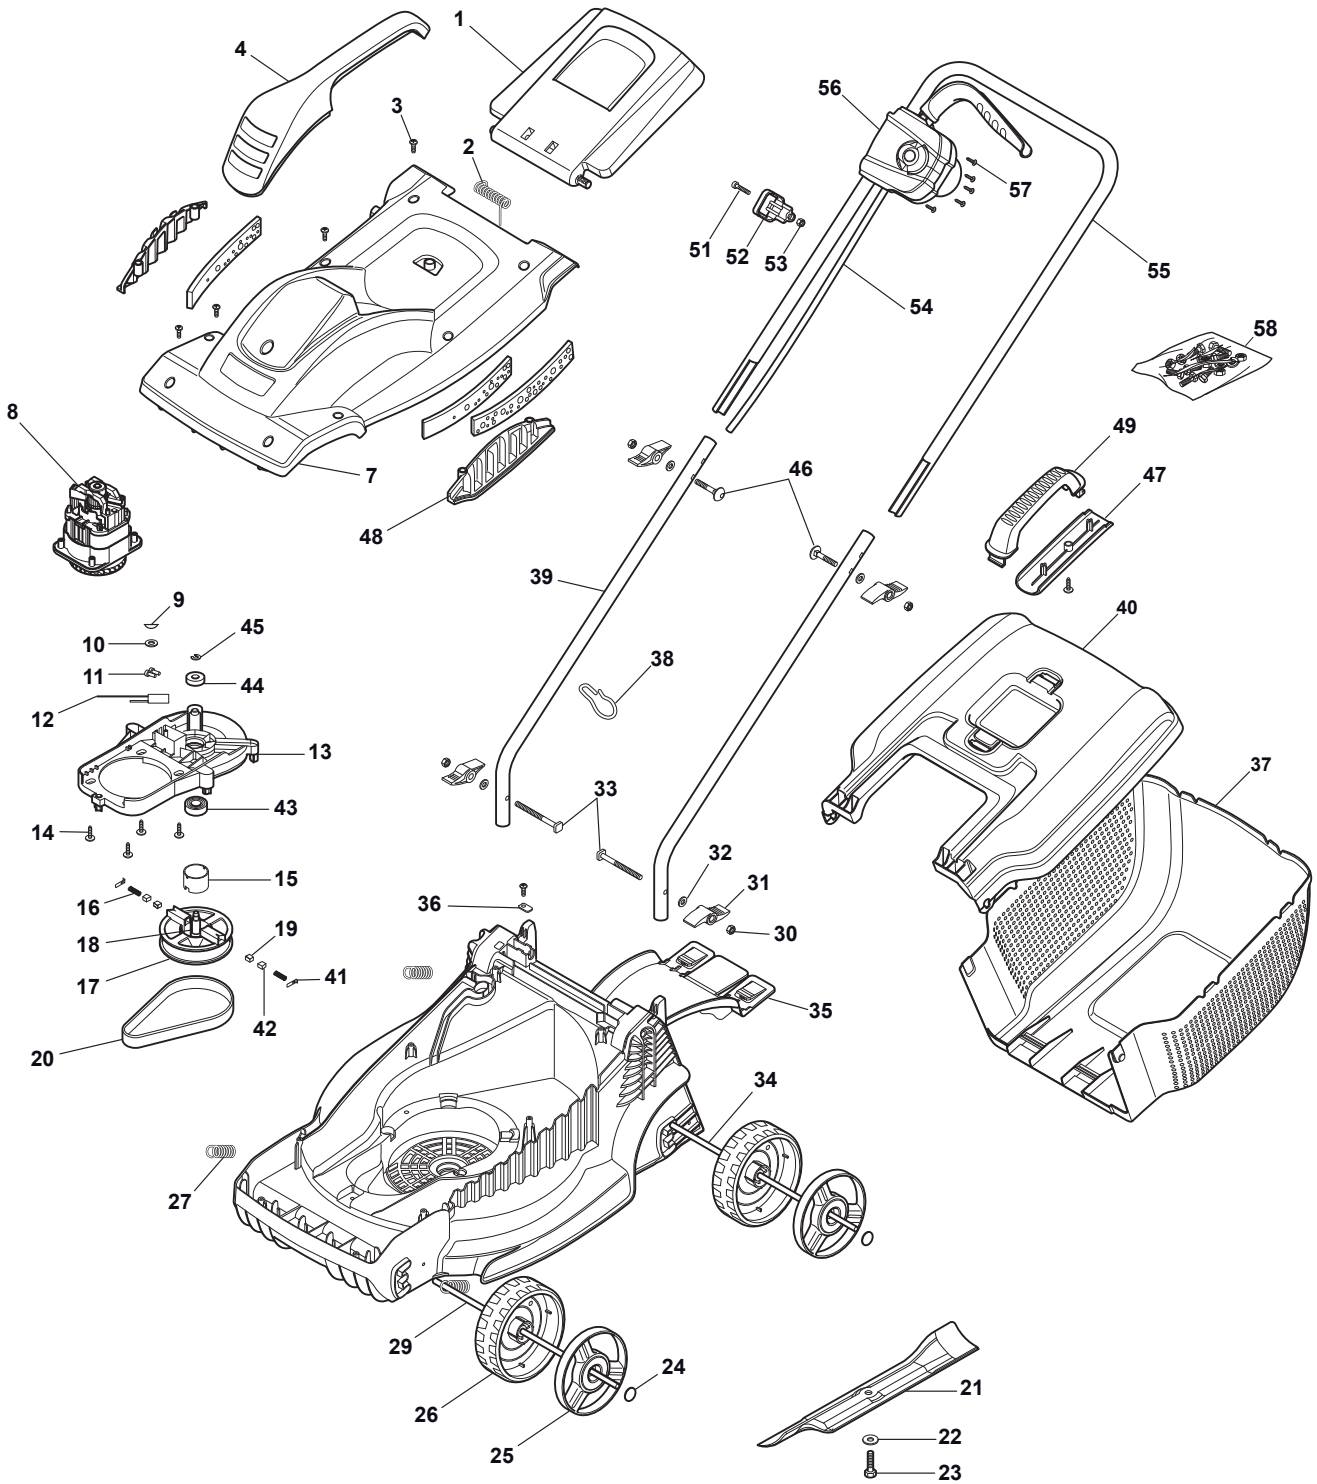

Utgåva Issue 3 - 2015		Elektriska Gräsklippare		Electric Walkbehind	
Pos. Fig.	Antal Quantity	Art nr Part No	Benämning	Description	Anmärkning Notes
1	1	118810150/0	Lucka-gul	Stone Guard, Yellow	
2	1	118810096/0	Fjäder	Spring	
3	12	112728099/1	Skruv	Screw	
4	1	118810156/0	Kapa, gra	Cover, Grey	
7	1	118810149/0	Motorhuv Gul	Engine Cover, Yellow	
8	1	118810097/0	Elmotor	Electric Motor	
9	1	112543001/0	Bricka	Washer	
10	1	118810093/0	Bricka	Washer	
11	2	118801615/0	Plugg | Kabelanslutning	Cap | Wire Connector | Wire connector	
12	1	118810063/0	Temperaturgivare	Temperature	
13	1	118810084/0	Motorplatta	Engine Plate	
14	9	118810099/0	Skruv	Screw	
15	1	118810106/0	Broms	Brake	
16	2	118810108/0	Fjäder	Brake Spring	
17	1	118810059/0	Remskiva insert mould	Pulley insert mould	
18	1	118810104/0	Remskiva	Pulley	
19	2	118810112/0	Träbromsklots	Wooden Brake Pad	
20	1	118810092/0	Drivrem	Belt	
21	1	118810003/0	Kniv	Blade	
22	1	122671651/0	Bricka	Washer	
23	1	112793312/0	Skruv	Screw	
24	4	112604898/0	Starlock P6703 7	Crown Fastener	
25	4	118810153/0	Navkapsel	Hub Cap	
26	4	118810081/0	Hjul	Wheel	
27	4	118810109/0	Fjäder	Spring	
29	1	118810100/0	Hjulaxel-fram	Front Wheel Axle	
30	4	112291000/0	Mutter	Nut	
31	4	118810137/0	Knopp	Knob	
32	4	112000930/0	Lasring	Benzing Ring	
33	2	118810160/0	Skruv	Screw	
34	1	118810101/0	Hjulaxel bakre	Rear Wheel Axle	
35	1	118810155/0	Deflektor	Deflector	
36	1	118810103/0	Platta	Plate	
37	1	118810152/0	Uppsamlare, nederdel	Grass-Box, Lower Part	
38	1	118810110/0	Kabelhallare	Cable holder	
39	1	118810105/0	Handtag, underdel	Handle, Lower Part	
40	1	118810154/0	Uppsamlare, överdel	Grass-Box, Upper Part	
41	2	118810102/0	Insert	Insert	
42	2	118810107/0	Iron Broms	Iron brake	
43	2	118810070/0	Lager	Bearing	
44	1	118810069/0	Lager	Bearing	
45	1	112000955/0	Lasring	Benzing Ring	
46	2	112727784/0	Skruv	Screw	
47	1	118810146/0	Handtag, underdel	Handle, Lower Part	
48	1	118810151/0	Fönster, vänster-gra	Left Window, Grey	
49	1	118810144/0	Handtag	Handle	
51	1	112735654/0	Skruv	Screw	
52	1	118810083/0	Krok	Hook