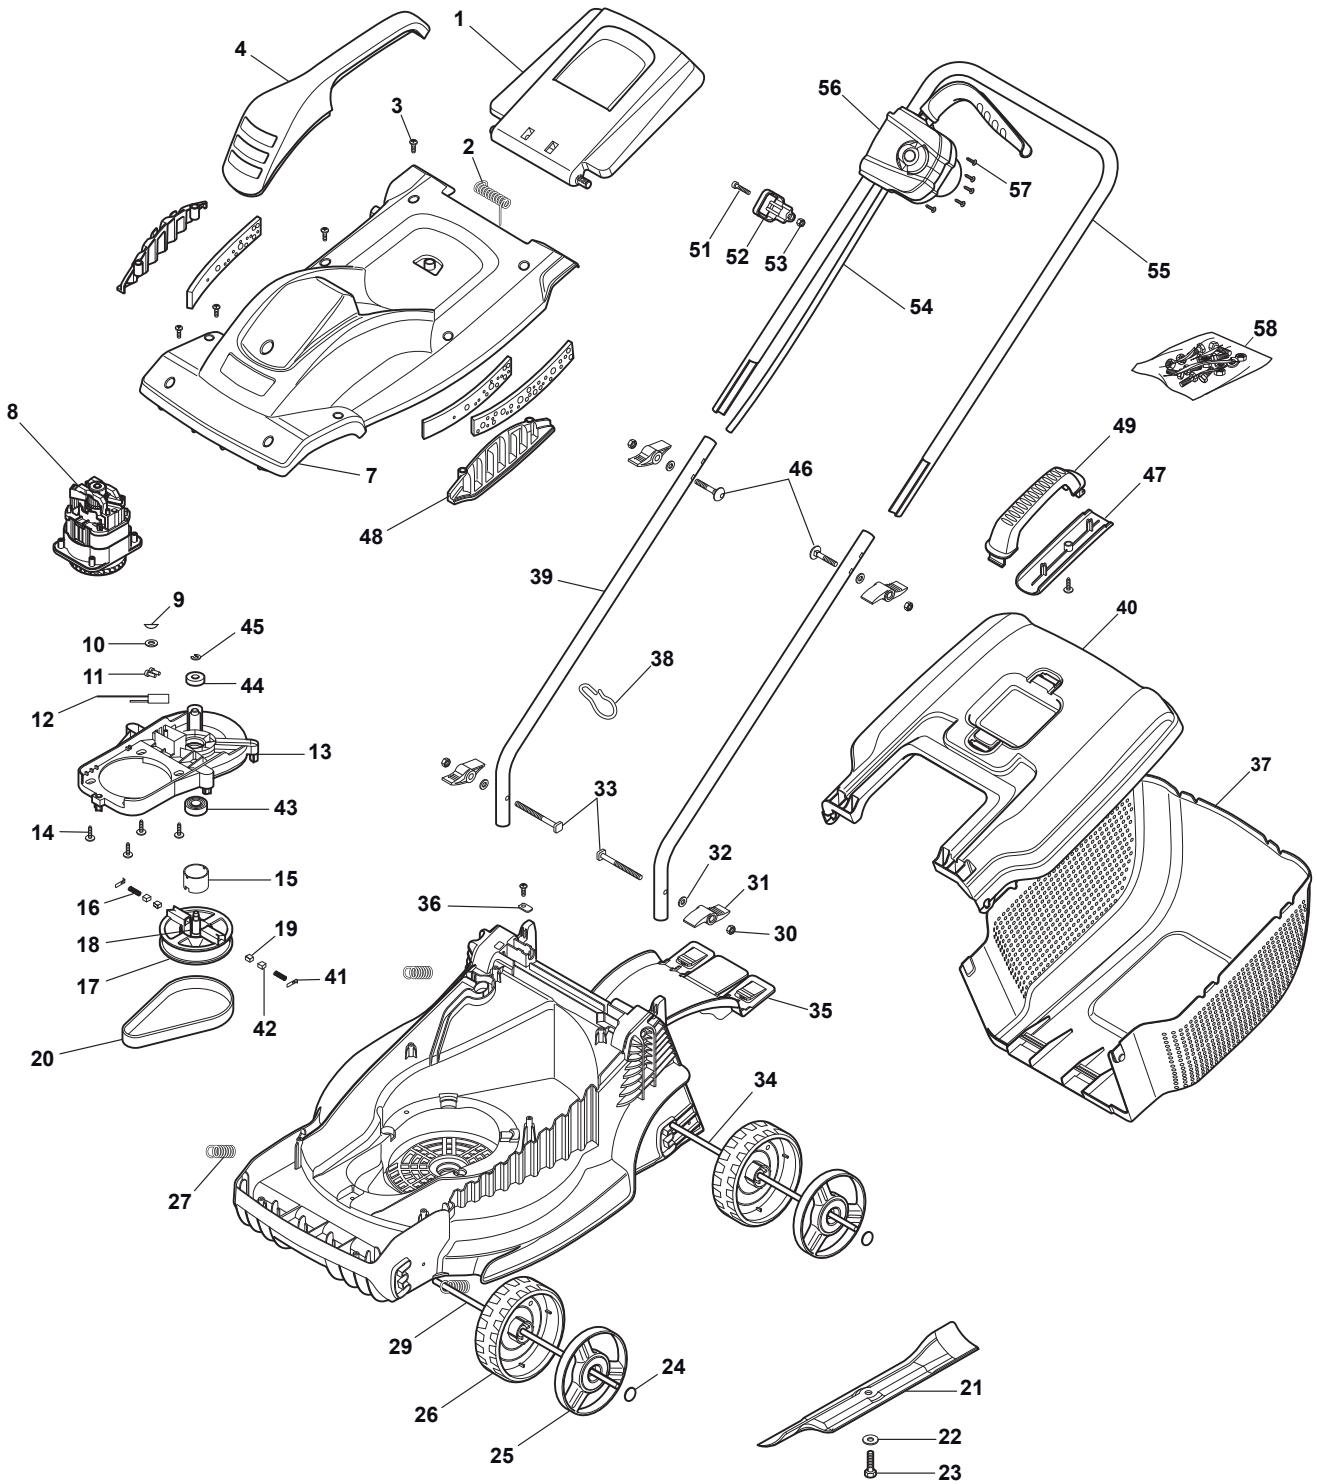

Utgåva Issue 3 - 2016		Elektriska Gräsklippare		Electric Walkbehind	
Pos. Fig.	Antal Q.ty	Art nr Part No	Benämning	Description	Anmärkning Notes
1	1	118810150/0	Lucka-gul	Stone Guard, Yellow	
2	1	118810096/0	Fjäder	Spring	
3	12	112728099/1	Skruv	Screw	
4	1	118810156/0	Kapa, gra	Cover, Grey	
7	1	118810149/0	Motorhuv Gul	Engine Cover, Yellow	
8	1	118810097/0	Elmotor	Electric Motor	
9	1	112543001/0	Bricka	Washer	
10	1	118810093/0	Bricka	Washer	
11	2	118801615/0	Kabelanslutning	Wire Connector	
12	1	118810063/0	Temperaturgivare	Temperature	
13	1	118810084/0	Motorplatta	Engine Plate	
14	9	118810099/0	Skruv	Screw	
15	1	118810106/0	Broms	Brake	
16	2	118810108/0	Fjäder	Brake Spring	
17	1	118810059/0	Remskiva insert mould	Pulley insert mould	
18	1	118810104/0	Remskiva	Pulley	
19	2	118810112/0	Träbromsklots	Wooden Brake Pad	
20	1	118810092/0	Drivrem	Belt	
21	1	118810003/0	Kniv	Blade	
22	1	122671651/0	Bricka	Washer	
23	1	112793312/0	Skruv	Screw	
24	4	112604898/0	Starlock P6703 7	Crown Fastener	
25	4	118810153/0	Navkapsel	Hub Cap	
26	4	118810081/0	Hjul	Wheel	
27	4	118810109/0	Fjäder	Spring	
29	1	118810100/0	Hjulaxel-fram	Front Wheel Axle	
30	4	112291000/0	Mutter	Nut	
31	4	118810137/0	Knopp	Knob	
32	4	112000930/0	Lasring	Benzing Ring	
33	2	118810160/0	Skruv	Screw	
34	1	118810101/0	Hjulaxel bakre	Rear Wheel Axle	
35	1	118810155/0	Deflektor	Deflector	
36	1	118810103/0	Platta	Plate	
37	1	118810152/0	Uppsamlare, nederdel	Grass-Box, Lower Part	
38	1	118810110/0	Kabelhallare	Cable holder	
39	1	118810105/0	Handtag, underdel	Handle, Lower Part	
40	1	118810154/0	Uppsamlare,överdel	Grass-Box, Upper Part	
41	2	118810102/0	Insert	Insert	
42	2	118810107/0	Iron Broms	Iron brake	
43	2	118810070/0	Lager	Bearing	
44	1	118810069/0	Lager	Bearing	
45	1	112000955/0	Lasring	Benzing Ring	
46	2	112727784/0	Skruv	Screw	
47	1	118810146/0	Handtag, underdel	Handle, Lower Part	
48	1	118810151/0	Fönster, vänster-gra	Left Window, Grey	
49	1	118810144/0	Handtag	Handle	
51	1	112735654/0	Skruv	Screw	
52	1	118810083/0	Krok	Hook	
53	1	112291000/0	Mutter	Nut