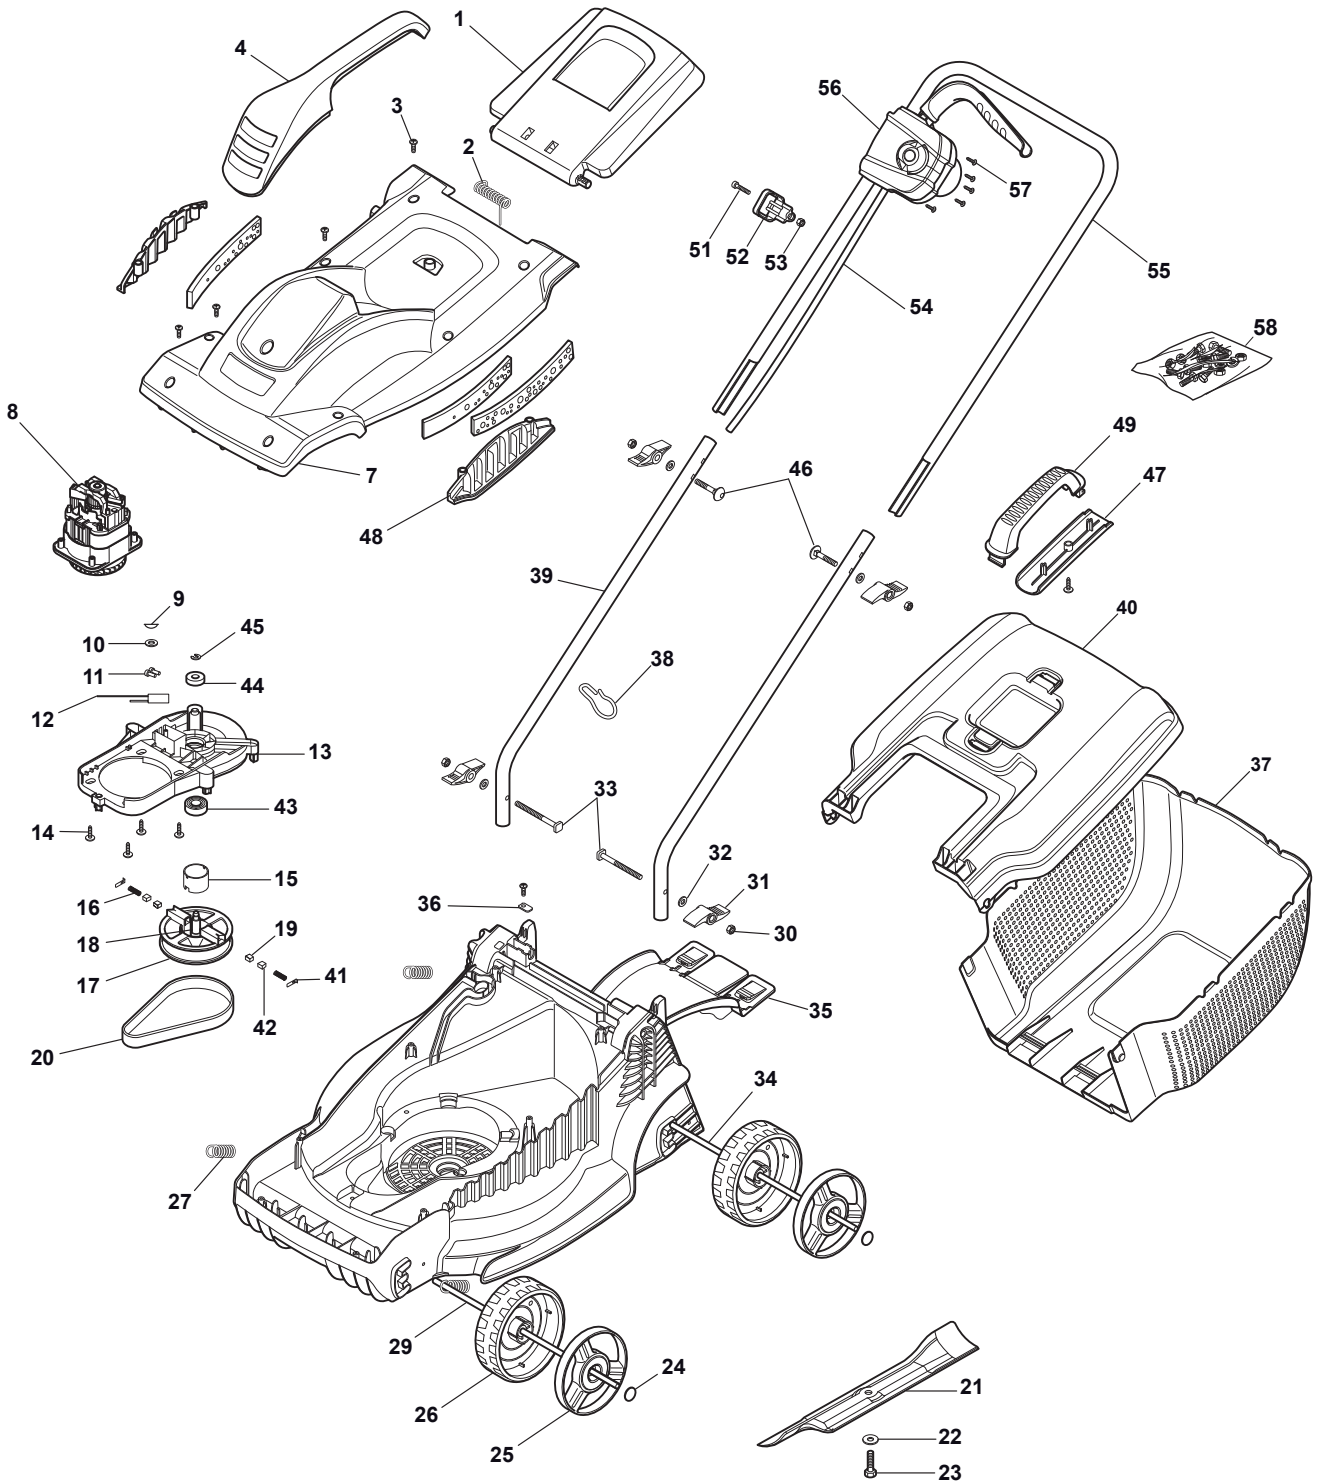

Utgåva Issue 3 - 2016		Elektriska Gräsklippare Electric Walkbehind			
Pos. Fig.	Antal Q.ty	Art nr Part No	Benämning	Description	Anmärkning Notes
54	1	118810159/0	Wire	Wire	
55	1	118810075/0	Handtag, överdel	Handle, Upper Part	
56	1	118810098/0	Manöverdosa	Dead hand switch	
57	9	112728099/1	Skruv	Screw	
58	1	118810171/0	Skruvsats	Outfit, Screws