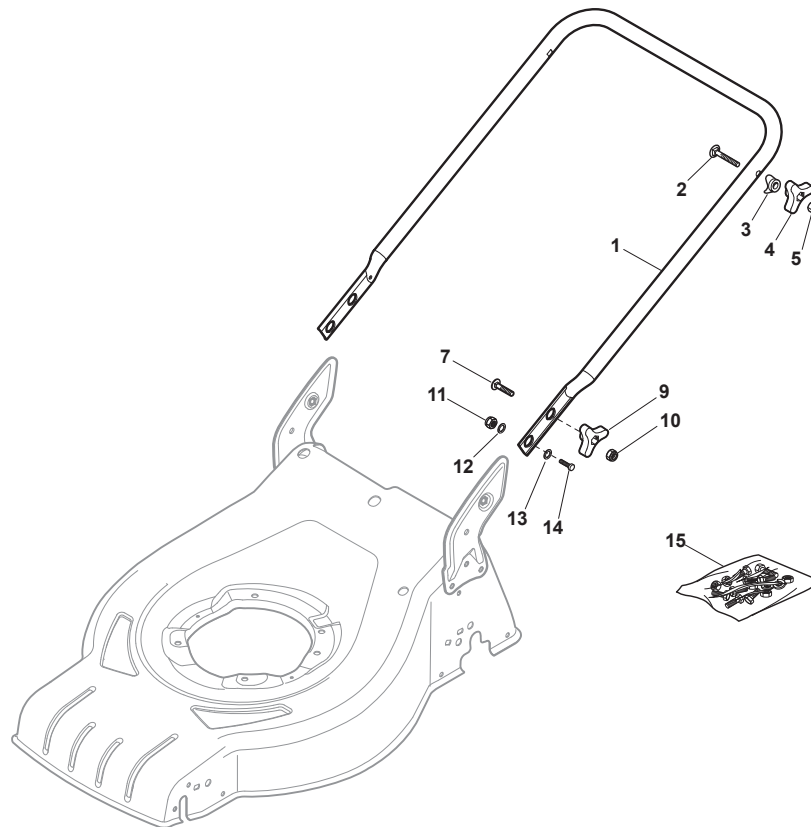

Reservdelskatalog Parts Catalogue

COLLECTOR 43

295431048/S14 - Season 2016

- Use GLOBAL GARDEN PRODUCT Genuine Spare Parts specified in the parts list for repair and/or replacement.
 - The contents described in the parts list may change due to improvement.
 - The drawings of the spare parts are only indicative and might not represent the part in question exactly.
 - The indications "right" - "left" - "front" - "rear" refer to the position of the operator when using the machine.
- When placing orders of parts for repair and/or replacement, make sure that the illustrated parts list is the one applying to the machine's year of manufacture, as shown on the identification plate attached to the machine.

www.stiga.com

Utgåva Issue 3 - 2016		Kapa Deck			
Pos. Fig.	Antal Q.ty	Art nr Part No	Benämning	Description	Anmärkning Notes
1	1	381004728/0	Chassi-gra	Grey Deck	
2	1	322108300/1	Plastfront Transportör	Front Conveyor Assy	
3	6	112728699/0	Skruv	Screw	
4	1	322108302/0	Bakre skyddLuftledare	Rear Conveyor Assy	
5	6	112728699/0	Skruv	Screw	
6	2	322545213/0	Plat	Plate	
7	1	381005139/0	Fäste-vä	Left Bracket	
8	6	112727801/0	Skruv	Screw	
9	1	381005137/0	Fäste-hö	Right Bracket	
10	1	322060241/0	Remskydd	Belt Protection	
11	1	322140240/0	Mulcherinsats	Mulching Deflector	
12	2	112728530/0	Skruv	Screw	
13	1	114367494/2	Dekal STIGA logo	Label STIGA logo	

Utgåva Issue 3 - 2016		Höjdinställning Height Adjusting			
Pos. Fig.	Antal Q.ty	Art nr Part No	Benämning	Description	Anmärkning Notes
1	2	322545189/0	Plat	Plate	
2	2	322735597/1	Höjjustering sektor	Sector, Height Adjustment	
3	4	381005141/0	Hjulfäste	Wheel Support	
4	4	381003354/0	Höjdinställningsspak	Lever, Height Adjustment	
5	4	122519811/0	Stift	Pin	
6	4	112521350/0	Bricka	Washer	
7	4	112155000/0	Mutter	Nut	
8	2	322545211/0	Plat	Plate	
9	2	322735595/1	Höjjustering sektor	Sector, Height Adjustment	