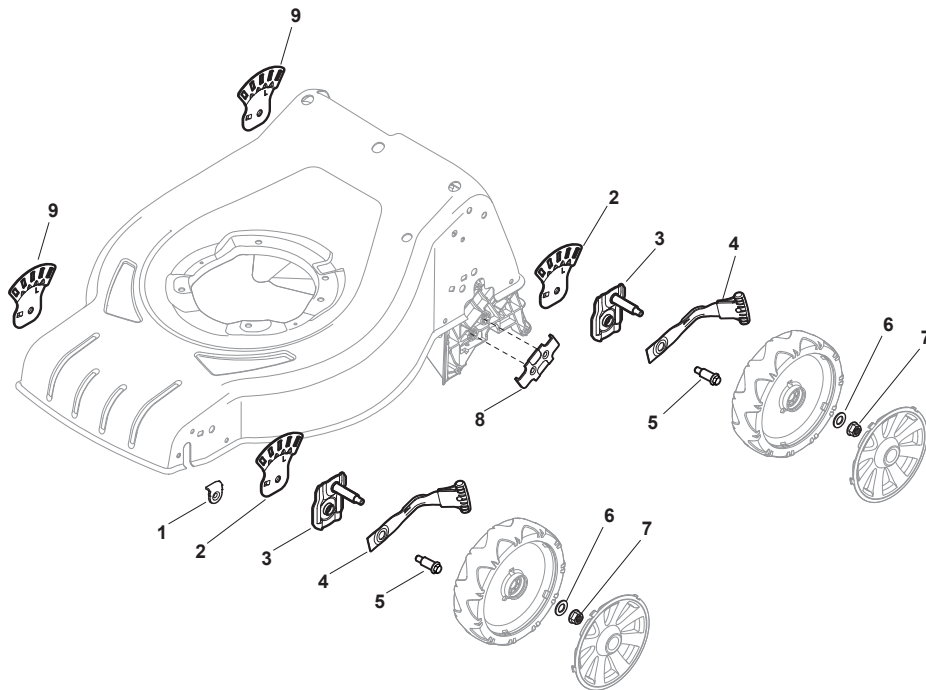

Utgåva Issue 3 - 2016		Höjdinställning Height Adjusting			
Pos. Fig.	Antal Q.ty	Art nr Part No	Benämning	Description	Anmärkning Notes
1	2	322545189/0	Plat	Plate	
2	2	322735597/1	Höjjustering sektor	Sector, Height Adjustment	
3	4	381005141/0	Hjulfäste	Wheel Support	
4	4	381003354/0	Höjdinställningsspak	Lever, Height Adjustment	
5	4	122519811/0	Stift	Pin	
6	4	112521350/0	Bricka	Washer	
7	4	112155000/0	Mutter	Nut	
8	2	322545211/0	Plat	Plate	
9	2	322735595/1	Höjjustering sektor	Sector, Height Adjustment