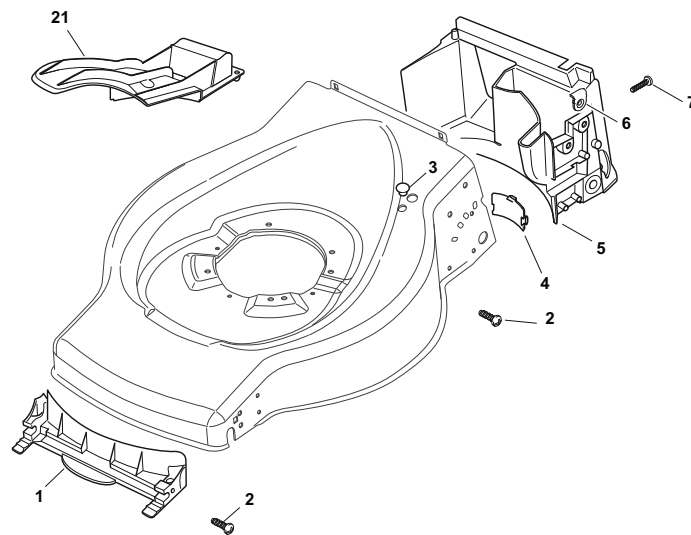

Reservdelskatalog Parts Catalogue

COLLECTOR 46 B

299174628/S14 - Season 2015

- Use GLOBAL GARDEN PRODUCT Genuine Spare Parts specified in the parts list for repair and/or replacement.
 - The contents described in the parts list may change due to improvement.
 - The drawings of the spare parts are only indicative and might not represent the part in question exactly.
 - The indications "right" - "left" - "front" - "rear" refer to the position of the operator when using the machine.
- When placing orders of parts for repair and/or replacement, make sure that the illustrated parts list is the one applying to the machine's year of manufacture, as shown on the identification plate attached to the machine.

www.stiga.com

Utgåva Issue 3 - 2015		Kapa och höjdställning Deck And Height Adjusting			
Pos. Fig.	Antal Quantity	Art nr Part No	Benämning	Description	Anmärkning Notes
1	1	381004745/0	Chassi-gra	Grey Deck	
2	4	122131750/0	Mutter	Nut	
3	1	381000153/0	Hjulaxel-fram	Front Wheel Axle	
4	2	112760600/0	Skruv	Screw	
5	2	112155000/0	Mutter	Nut	
6	2	322600095/0	Hjulskydd	Protection, Wheel	
7	2	325670011/0	Bricka	Antifriction Washer	
12	1	122033317/0	Justerstang	Adjustment Rod	
13	1	381000159/0	Hjulaxel-bakre	Rear Wheel Axle	
14	2	122753001/0	Spännstift	Pin	
15	1	122033369/0	Tradbygel	Rear Stiffening Axle	
16	2	322600106/1	Hjulskydd	Protection, Wheel	
17	1	381003303/0	Höjdställningsspak	Lever, Height Adjustment	
18	2	112728689/0	Skruv	Screw	
19	2	322170622/0	Distans	Spacer	