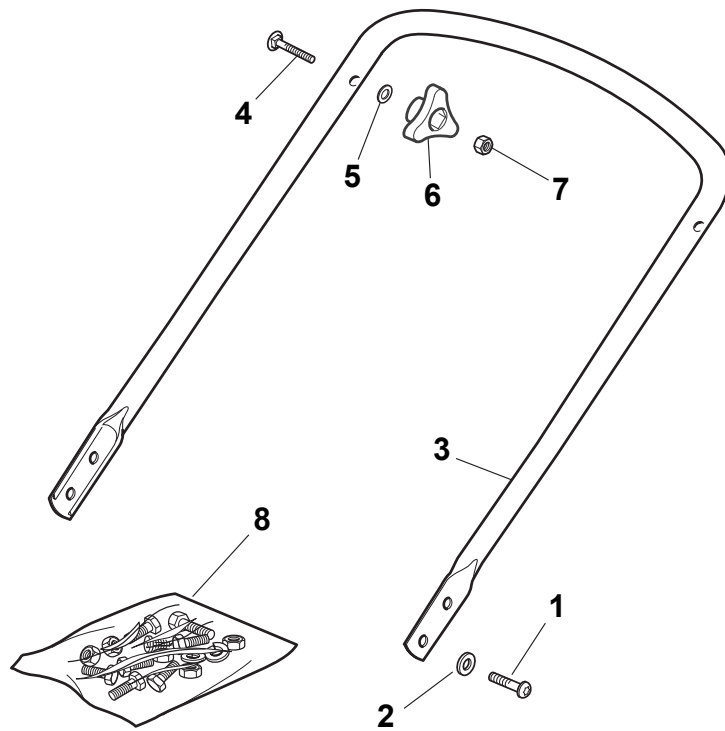

Utgåva Issue 3 - 2015		Reglage, nedre Handle, Lower Part			
Pos. Fig.	Antal Quantity	Art nr Part No	Benämning	Description	Anmärkning Notes
1	4	112760605/0	Skruv	Screw	
2	4	112521350/0	Bricka	Washer	
3	1	381007544/0	Reglage, nedre Gul	Handle, Lower Part Yellow	Yellow
4	1	112819120/0	Skruv	Screw	
5	2	122671651/0	Bricka	Washer	
6	2	122399900/0	Knopp	Knob	
7	2	112293200/0	Mutter	Nut	
8	1	381008696/0	Skrusats	Outfit, Screws