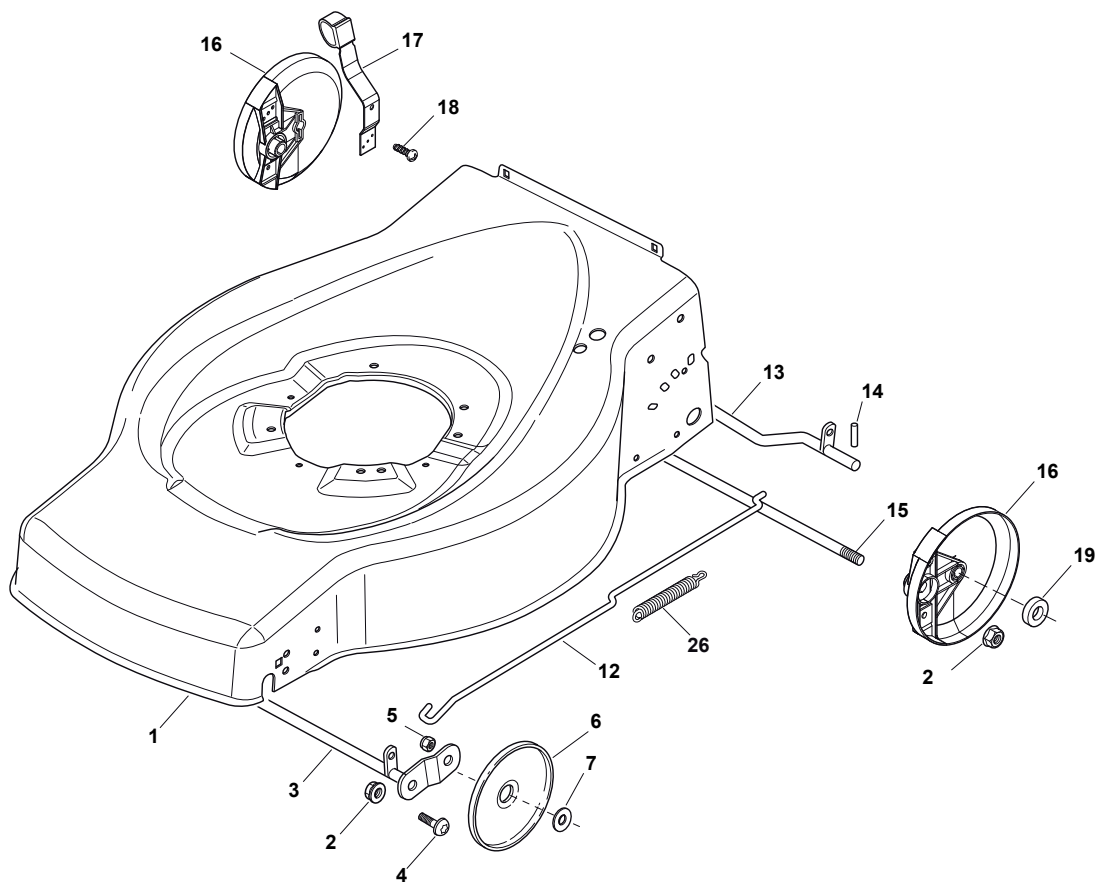

Reservdelskatalog Parts Catalogue

COLLECTOR 46 B

299174628/S14 - Season 2015

- Use GLOBAL GARDEN PRODUCT Genuine Spare Parts specified in the parts list for repair and/or replacement.
 - The contents described in the parts list may change due to improvement.
 - The drawings of the spare parts are only indicative and might not represent the part in question exactly.
 - The indications "right" - "left" - "front" - "rear" refer to the position of the operator when using the machine.
- When placing orders of parts for repair and/or replacement, make sure that the illustrated parts list is the one applying to the machine's year of manufacture, as shown on the identification plate attached to the machine.

www.stiga.com

Utgåva Issue 3 - 2015		Kapa och höjdställning Deck And Height Adjusting			
Pos. Fig.	Antal Quantity	Art nr Part No	Benämning	Description	Anmärkning Notes
1	1	381004745/0	Chassi-gra	Grey Deck	
2	4	122131750/0	Mutter	Nut	
3	1	381000153/0	Hjulaxel-fram	Front Wheel Axle	
4	2	112760600/0	Skruv	Screw	
5	2	112155000/0	Mutter	Nut	
6	2	322600095/0	Hjulskydd	Protection, Wheel	
7	2	325670011/0	Bricka	Antifriction Washer	
12	1	122033317/0	Justerstang	Adjustment Rod	
13	1	381000159/0	Hjulaxel-bakre	Rear Wheel Axle	
14	2	122753001/0	Spännstift	Pin	
15	1	122033369/0	Tradbygel	Rear Stiffening Axle	
16	2	322600106/1	Hjulskydd	Protection, Wheel	
17	1	381003303/0	Höjdställningsspak	Lever, Height Adjustment	
18	2	112728689/0	Skruv	Screw	
19	2	322170622/0	Distans	Spacer	