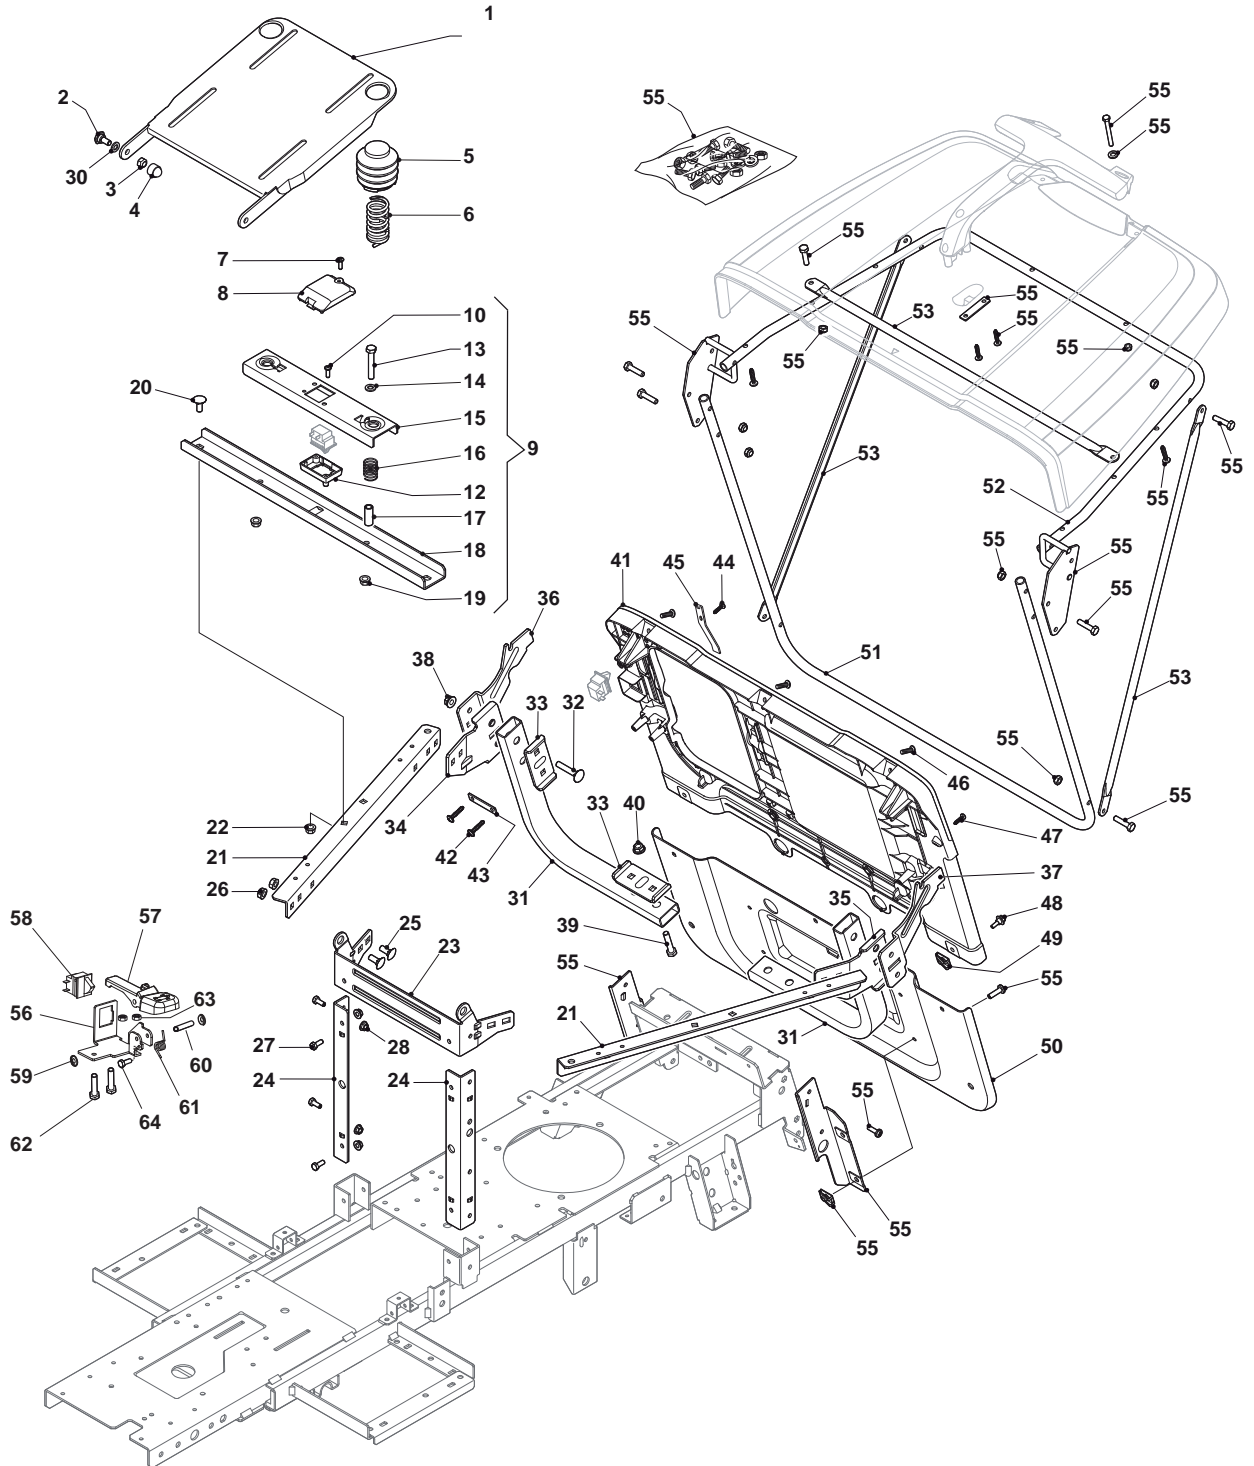

Utgåva Issue 3 - 2015		Kaross Chassis			
Pos. Fig.	Antal Quantity	Art nr Part No	Benämning	Description	Anmärkning Notes
51	1	384801145/0	Ram, främre	Grasscatcher Frame	
52	1	384801147/0	Ram, övre	Grasscatcher Upper Frame	
53	3	327650133/0	OberteilStärkung	Upper Stiffening	
55	1	384180218/1	Skruvsats	Outfit, Screws	
56	1	327772241/0	Fäste	Clamp	
57	1	327500065/0	Pedal	Pedal	
58	1	119410614/0	Mikrobrytare	Microswitch	
59	2	112604896/0	Starlock	Crown Fastener	
60	1	122517866/0	Stift	Pin	
61	1	122450457/0	Fjäder	Safety Spring	
62	2	112791400/0	Skruv	Screw	
63	2	112292102/0	Mutter	Nut	
64	1	112728440/0	Skruv	Screw