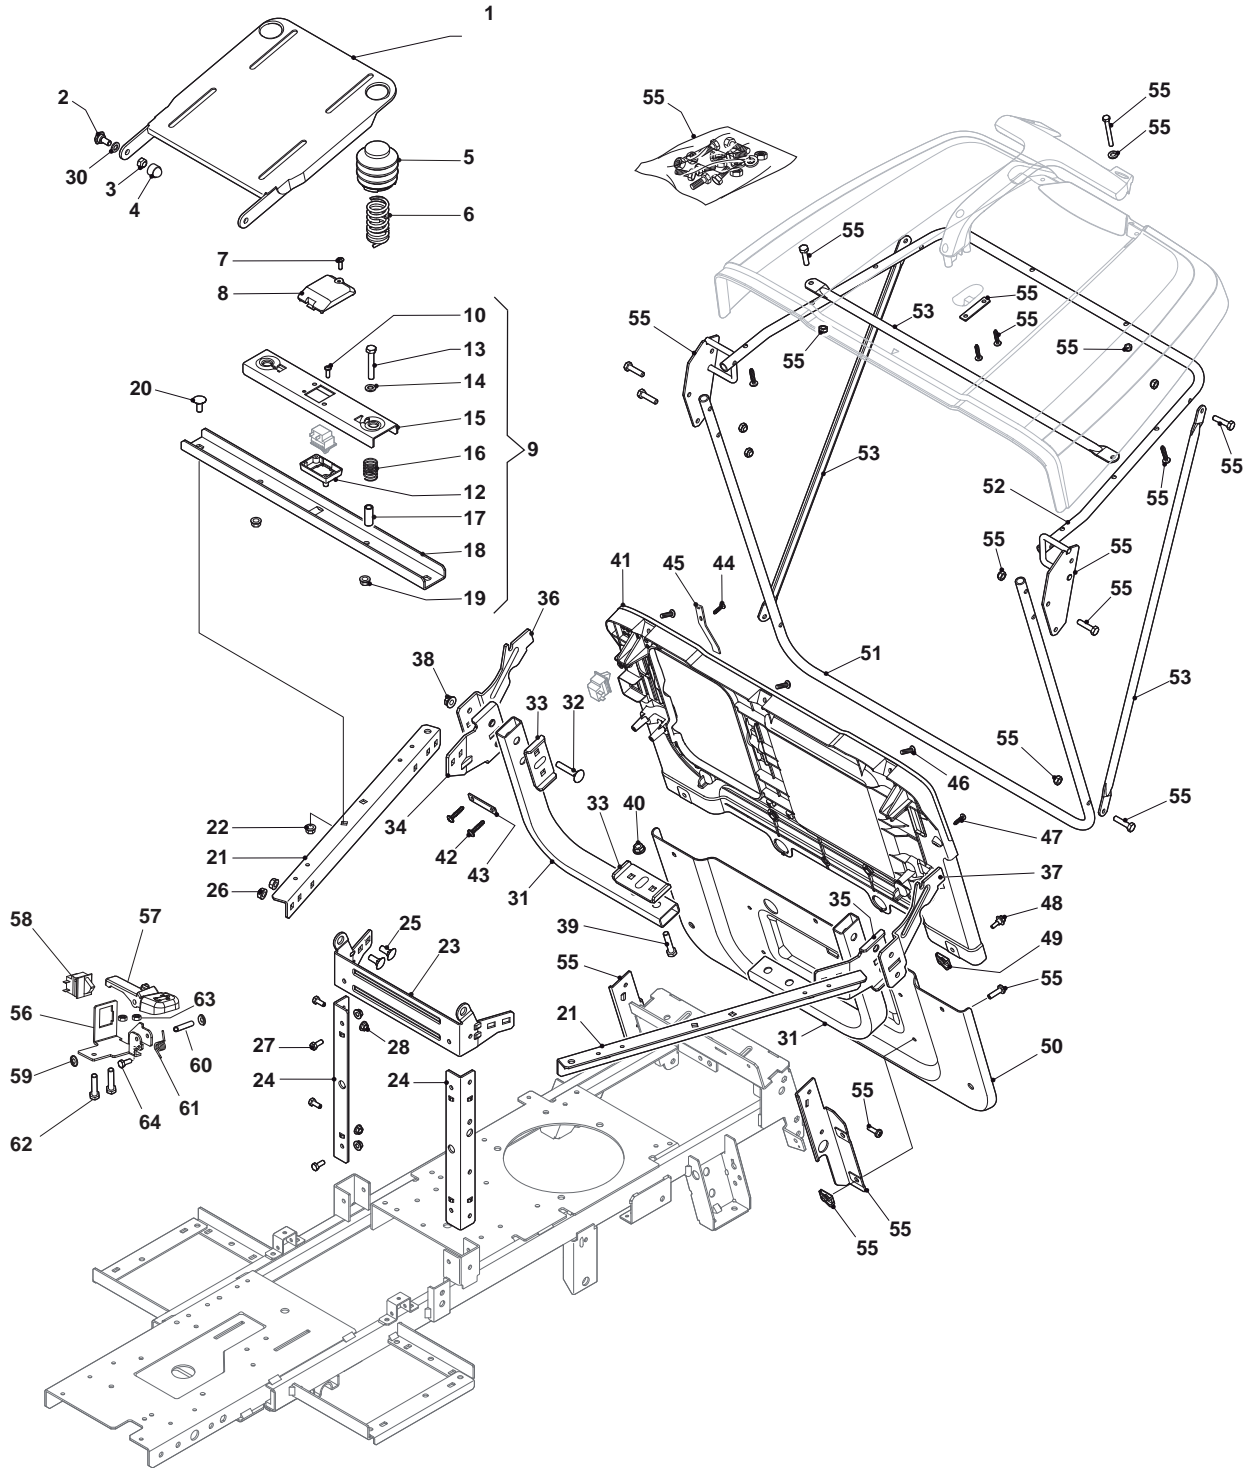

Utgåva Issue 3 - 2015		Kaross Chassis			
Pos. Fig.	Antal Quantity	Art nr Part No	Benämning	Description	Anmärkning Notes
1	1	382547061/0	Plat	Plate	
2	2	122524970/3	Stift	Pin	
3	2	112155010/0	Mutter	Nut	
4	2	118203854/0	Skruv	Screw	
5	2	327737500/0	Dämpare	Protection Hood	
6	2	127430589/0	Fjäder	Spring	
7	1	112728706/0	Skruv	Screw	
8	1	327110508/0	Micro Sits kapa	Switch Cover	
9	1	384394751/1	Mikrobrytare	Micro	
10	2	112728686/0	Skruv	Screw	
11	1	119410606/0	Mikrobrytare	Microswitch	
12	1	325785379/1	Fäste	Support	
13	2	112691400/0	Skruv	Screw	
14	2	112521350/0	Bricka	Washer	
15	1	327543047/0	Fäste	Plate	
16	2	125430263/0	Fjäder	Spring	
17	2	125160048/0	Distans	Spacer	
18	1	327787089/0	Fäste	Support	
19	2	112293201/0	Mutter	Nut	
20	2	112818690/0	Skruv	Screw	
21	2	327650131/0	OberteilStärkung	Upper Stiffening	
22	2	112293201/0	Mutter	Nut	
23	1	327543039/0	Skyddsplat	Backup Plate	
24	2	327010209/0	Vinkelfäste	Angular	
25	8	112818690/0	Skruv	Screw	
26	8	112293201/0	Mutter	Nut	
27	8	112791200/1	Skruv	Screw	
28	8	112154510/0	Mutter	Nut	
30	2	122675110/0	Bricka	Washer	
31	2	327869063/0	RörUppsamlarebag Fulcrum Fäste	Pipe	
32	4	112819105/0	Skruv	Screw	
33	4	327543029/0	Konsol	Plate	
34	1	327772171/0	Fäste-hö	Bracket, Right	
35	1	327772213/0	Fäste-hö	Bracket, Right	
36	1	327772225/0	Fäste-vä	Bracket, Left	
37	1	327772215/1	Fäste-vä	Bracket, Left	
38	4	112154210/0	Mutter	Nut	
39	4	112691115/0	Skruv	Screw	
40	4	112154210/0	Mutter	Nut	
41	1	327543027/0	Konsol	Plate	
42	4	112728300/0	Skruv	Screw	
43	2	322545142/0	Plat	Plate	
44	1	112728300/0	Skruv	Screw	
45	1	127430600/0	Fjäder	Spring	
46	3	112727801/0	Skruv	Screw	
47	2	112728300/0	Skruv	Screw	
48	2	125943010/0	Skruv	Screw	
49	2	112437507/0	Plat	Rapid Fixing Plate	
50	1	327543025/0	Konsol	Plate