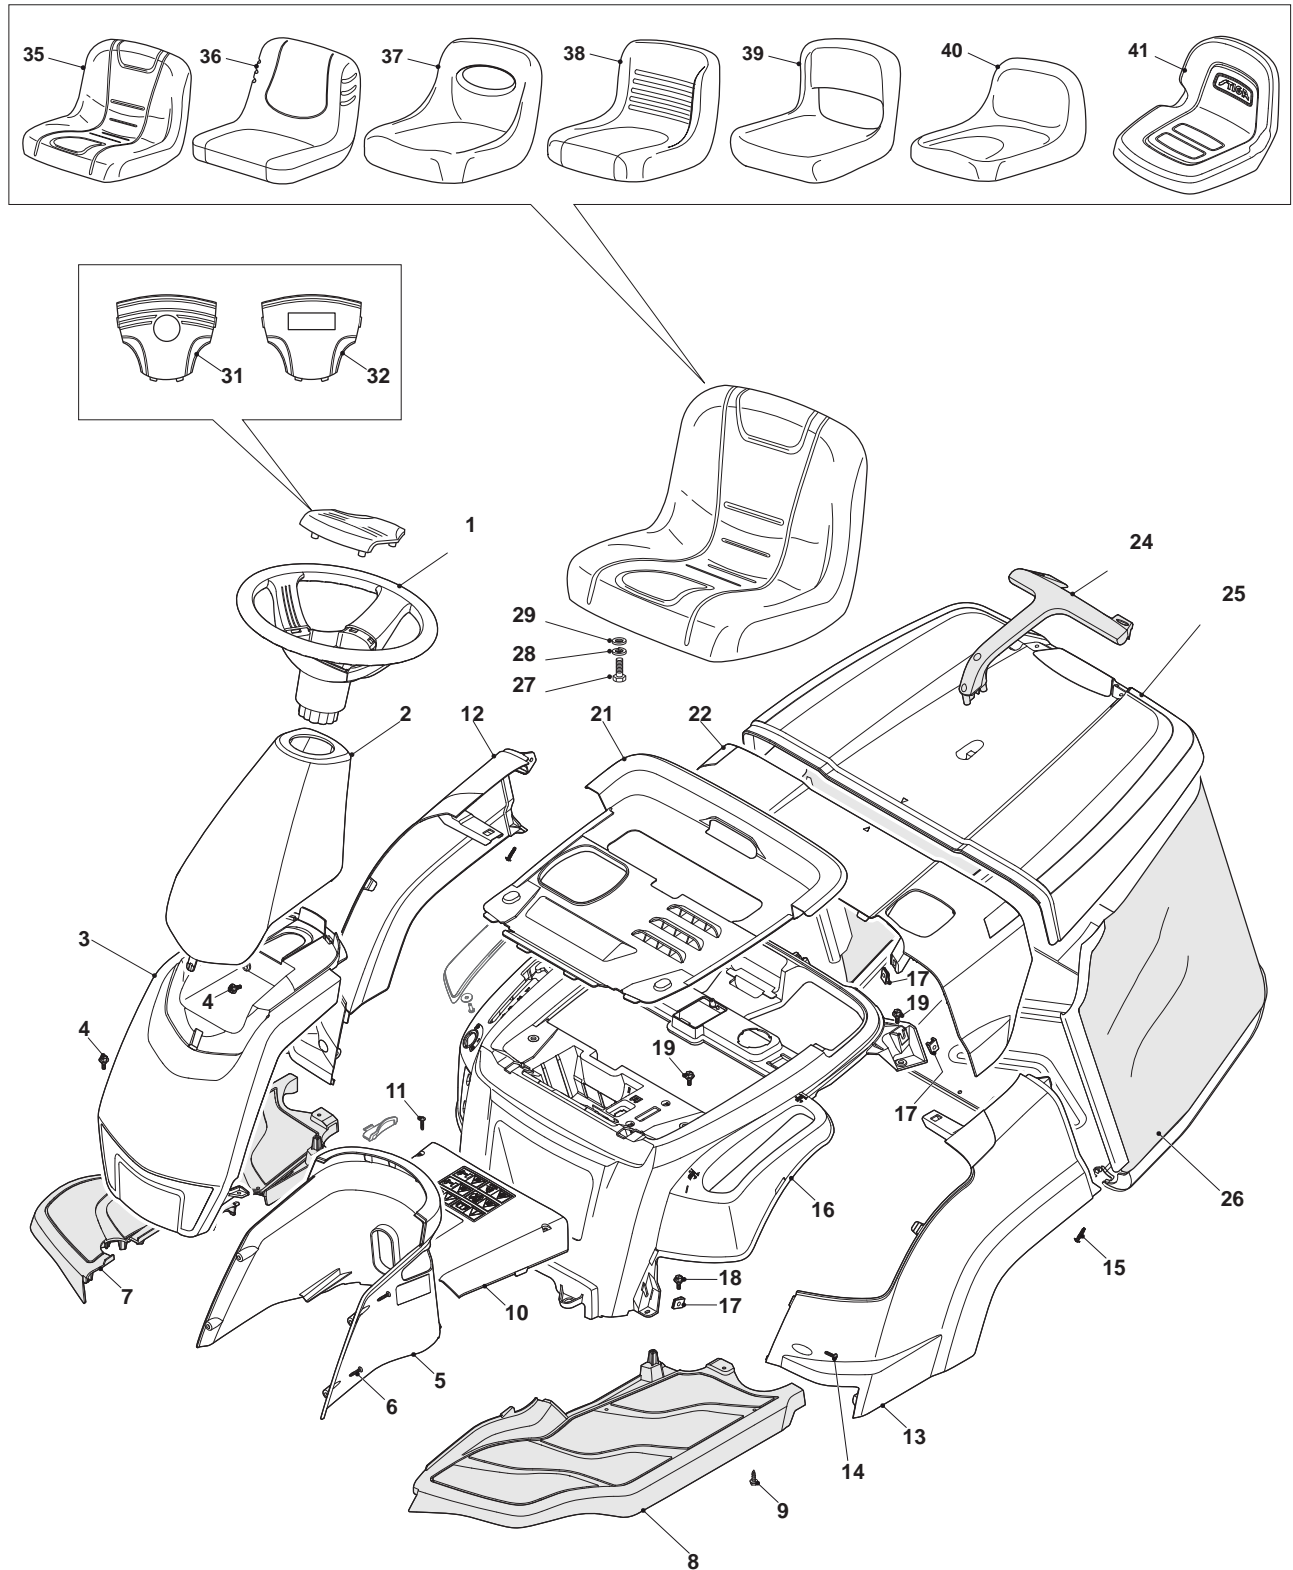

Utgåva Issue 3 - 2015		Kaross	Body		
Pos. Fig.	Antal Quantity	Art nr Part No	Benämning	Description	Anmärkning Notes
1	1	325961220/0	Ratt	Steering Wheel	
2	1	327110519/0	Kapa, Gra STIGA	Copertura Piantone Sterzo, Grigio St	
3	1	327110492/0	Kapa- främre, Gul	Protezione Anteriore, Giallo	
4	4	125943010/0	Skruv	Screw	
5	1	327110518/0	Kapa- bakre, Gra STIGA	Protezione Posteriore, Grigio Stiga	
6	4	112728300/0	Skruv	Screw	
7	1	327500501/0	Fotstöd	Right Footboard	
8	1	327500500/0	Fotstöd	Left Footboard	
9	14	112735402/0	Skruv	Screw	
10	1	327110516/1	Grey Central Cover	Grey Central Cover	
11	2	112728300/0	Skruv	Screw	
12	1	327110488/0	Skärm- hö, Gul	Copriruota Destro, Giallo	
13	1	327110490/0	Skärm- vä, Gul	Copriruota Sinistro, Giallo	
14	6	112727801/0	Skruv	Screw	
15	6	112728300/0	Skruv	Screw	
16	1	327110517/1	Grey Frame Cover	Grey Frame Cover	
17	10	112437507/0	Plat	Rapid Fixing Plate	
18	10	112728300/0	Skruv	Screw	
19	6	125943010/0	Skruv	Screw	
21	1	327110481/1	Motorkapa	Engine Black Cover	
22	1	327110494/0	Uppsamlarlock- fast, Gul	Copertura, Giallo	
24	1	327394004/0	Handtag svart	Handle, Black	
25	1	327110484/0	Uppsamlarlock- rörligt, Gul	Grass-Catcher Cover, Yellow	
26	1	184106074/0	Uppsamlingsäck	Box, Fabric	
27	4	112793101/0	Skruv	Screw	
28	4	112583500/0	Lasbricka	Grower	
29	4	112523060/0	Bricka	Washer	
32	1	325580504/0	Styrkonsolkapa, Svart	Steering Plate Cover	
38	1	125722471/0	Sits	Seat	
41	1	125722477/0	Seat	Seat