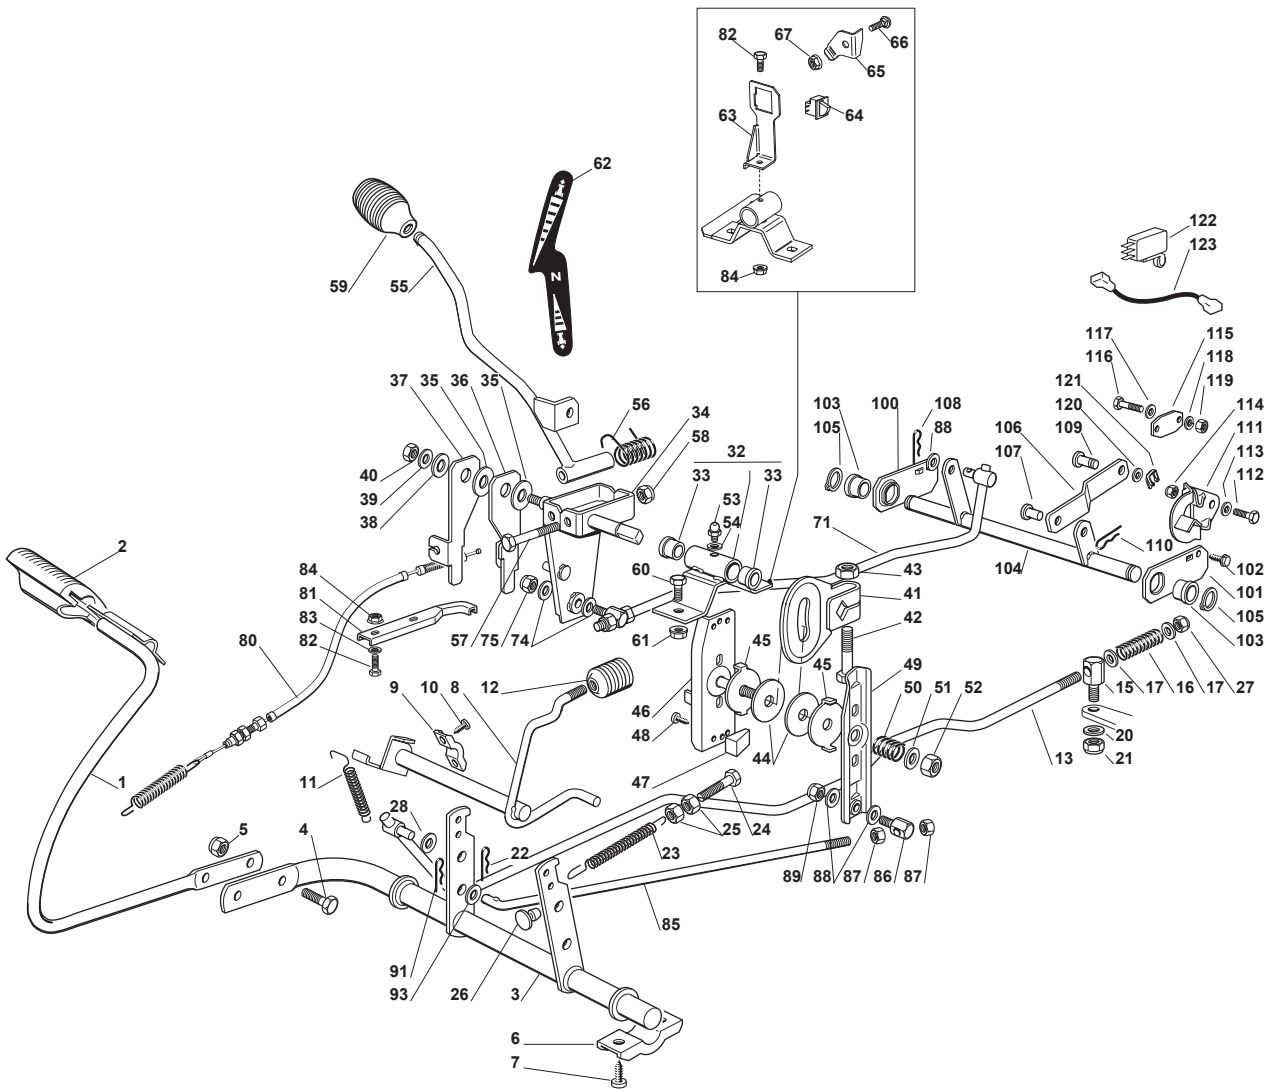

Utgåva Issue 3 - 2015		Broms och växelsreglage		Brake And Gearbox Controls	
Pos. Fig.	Antal Quantity	Art nr Part No	Benämning	Description	Anmärkning Notes
55	1	384317101/0	gasreglagespak kpl	Lever, Speed Drive Control	
56	1	125430226/0	Fjäder	Spring	
57	1	112692050/0	Skruv	Screw	
58	1	112155000/0	Mutter	Nut	
59	1	182394508/0	Knopp	Knob	
60	2	112793102/0	Skruv	Screw	
61	2	112155000/0	Mutter	Nut	
62	1	114357702/0	Dekal	Label	
63	1	327787111/0	Brytare Fäste	Micro Switch Bracket	
64	1	119410614/0	Mikrobrytare	Microswitch	
65	1	327063025/0	Brytare Fäste	Micro Switch Bracket	
66	2	112792611/0	Skruv	Screw	
67	2	112293201/0	Mutter	Nut	
71	1	384002092/0	Stang	Rod	
74	2	325670011/0	Bricka	Antifriction Washer	
75	1	112155010/0	Mutter	Nut	
80	1	184207101/1	Wire	Clutch Lever Wire	
81	1	327772105/0	Bygel	Stirrup	
82	4	112791400/0	Skruv	Screw	
83	2	112521331/0	Bricka	Washer	
84	4	112292102/0	Mutter	Nut	
85	1	127034074/0	Stang	Rod	
86	1	125510040/1	Stift	Pin	
87	2	112293200/0	Mutter	Nut	
88	3	325670011/0	Bricka	Antifriction Washer	
89	1	112155010/0	Mutter	Nut	
91	1	124487997/0	Lasnal	Cotter Pin	
93	2	325670011/0	Bricka	Antifriction Washer	
100	1	327546059/0	Plat	Plate	
101	1	327546061/0	Plat	Plate	
102	2	112735120/0	Skruv	Screw	
103	2	125040614/0	Bussning	Bushing	
104	1	384001029/0	Axel	Axle	
105	2	112608900/0	Lasring	Seeger	
106	1	327034089/0	Stang	Rod	
107	1	127510111/0	Stift	Pin	
108	1	124487997/0	Lasnal	Cotter Pin	
109	1	125510085/0	Stift	Pin	
110	1	124487997/0	Lasnal	Cotter Pin	
111	1	327063023/0	Kam	Cam	
112	1	112793102/0	Skruv	Screw	
113	1	112521331/0	Bricka	Washer	
114	1	112581100/0	Fj.Bricka	Grower	
114	1	112155000/0	Mutter	Nut	
115	1	327546019/0	Plat	Neutral Switch Fixing Plate	
116	2	112735602/0	Skruv	Screw	
117	2	112540020/0	Bricka	Washer	
118	2	112581100/0	Fj.Bricka	Grower	
119	2	112290791/0	Mutter	Nut