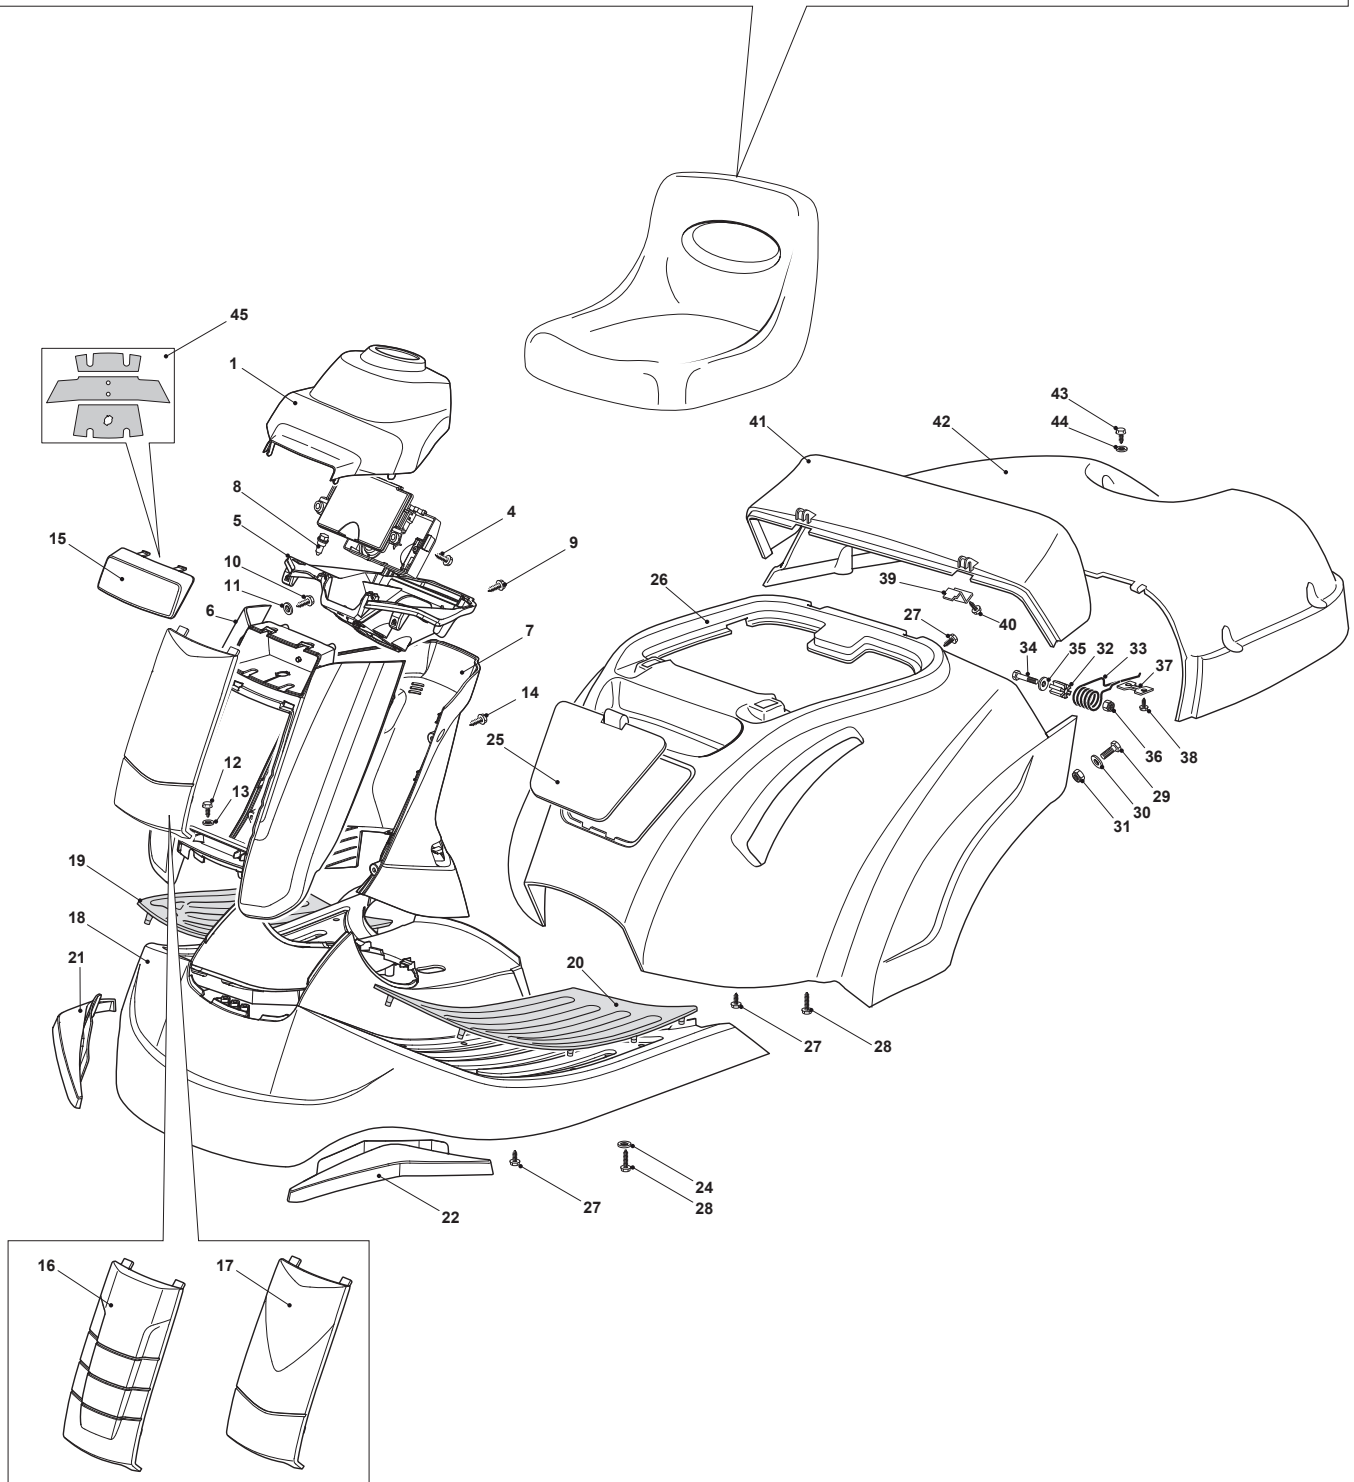

Utgåva Issue 3 - 2015		Kaross	Body		
Pos. Fig.	Antal Quantity	Art nr Part No	Benämning	Description	Anmärkning Notes
1	1	327109535/0	Dashboard Cover Grey	Dashboard Cover Grey	
4	2	112735403/0	Skruv	Screw	
5	1	327787084/0	Fäste	Lights And Card Support	
6	1	327787079/0	Panelfäste	Dashboard Support	
7	1	327787103/0	Rear Cover, Yellow	Rear Cover, Yellow	
8	4	125943010/0	Skruv	Screw	
9	2	112735403/0	Skruv	Screw	
10	2	112735403/0	Skruv	Screw	
11	2	112521331/0	Bricka	Washer	
12	1	112735410/0	Skruv	Screw	
13	1	112521331/0	Bricka	Washer	
14	4	112735403/0	Skruv	Screw	
15	1	325410913/0	Front Transparent Light Grill	Grill	
15	1	325410919/0	Front gra	Grill, Grey	
16	1	327110545/0	Front Cover, Grey	Front Cover, Grey	
18	1	327110358/1	Fotstödska, gul	Footboard Cover, Yellow	
19	1	127110304/0	Fotstegsskydd-Hö	Right Footboard Cover	
20	1	127110305/0	Fotstegsskydd-Vä	Left Footboard Cover	
21	1	327110502/0	VänsterFront. Skärm svart	Black Wheels Cover, Left	
22	1	327110501/0	Höger Front. Skärm svart	Black Wheels Cover, Right	
24	4	112523040/0	Bricka	Washer	
25	1	127109516/0	Frontlucka (Gul)	Front Cover Yellow	
26	1	384110136/2	Hjulka, Gul	Yellow Wheels Cover	
27	10	112735402/0	Skruv	Screw	
28	8	112735410/0	Skruv	Screw	
29	2	112791213/1	Skruv	Screw	
30	2	112523040/0	Bricka	Washer	
31	2	112154510/0	Mutter	Nut	
32	2	127047003/0	Bussning	Bushing	
33	2	127430551/1	Fjäder	Spring	
34	2	112691200/0	Skruv	Screw	
35	2	112523070/0	Bricka	Washer	
36	2	112155000/0	Mutter	Nut	
37	2	327546001/0	Plat	Plate	
38	4	112735402/0	Skruv	Screw	
39	2	327546003/0	Plat	Plate	
40	2	112735402/0	Skruv	Screw	
41	1	127110360/0	Uppsamlarlock-fast	Yellow Fixed Grass-catcher Cover	
42	1	127110361/0	Uppsamlarlock-Rörligt (Gul)	Grass-Catcher Cover, Mobile Yellow	
43	4	112729601/1	Skruv	Screw	
44	4	112521331/0	Bricka	Washer	
45	1	114366202/0	Film stralkastare	Light Label	
66	1	125722477/0	Sits	Seat