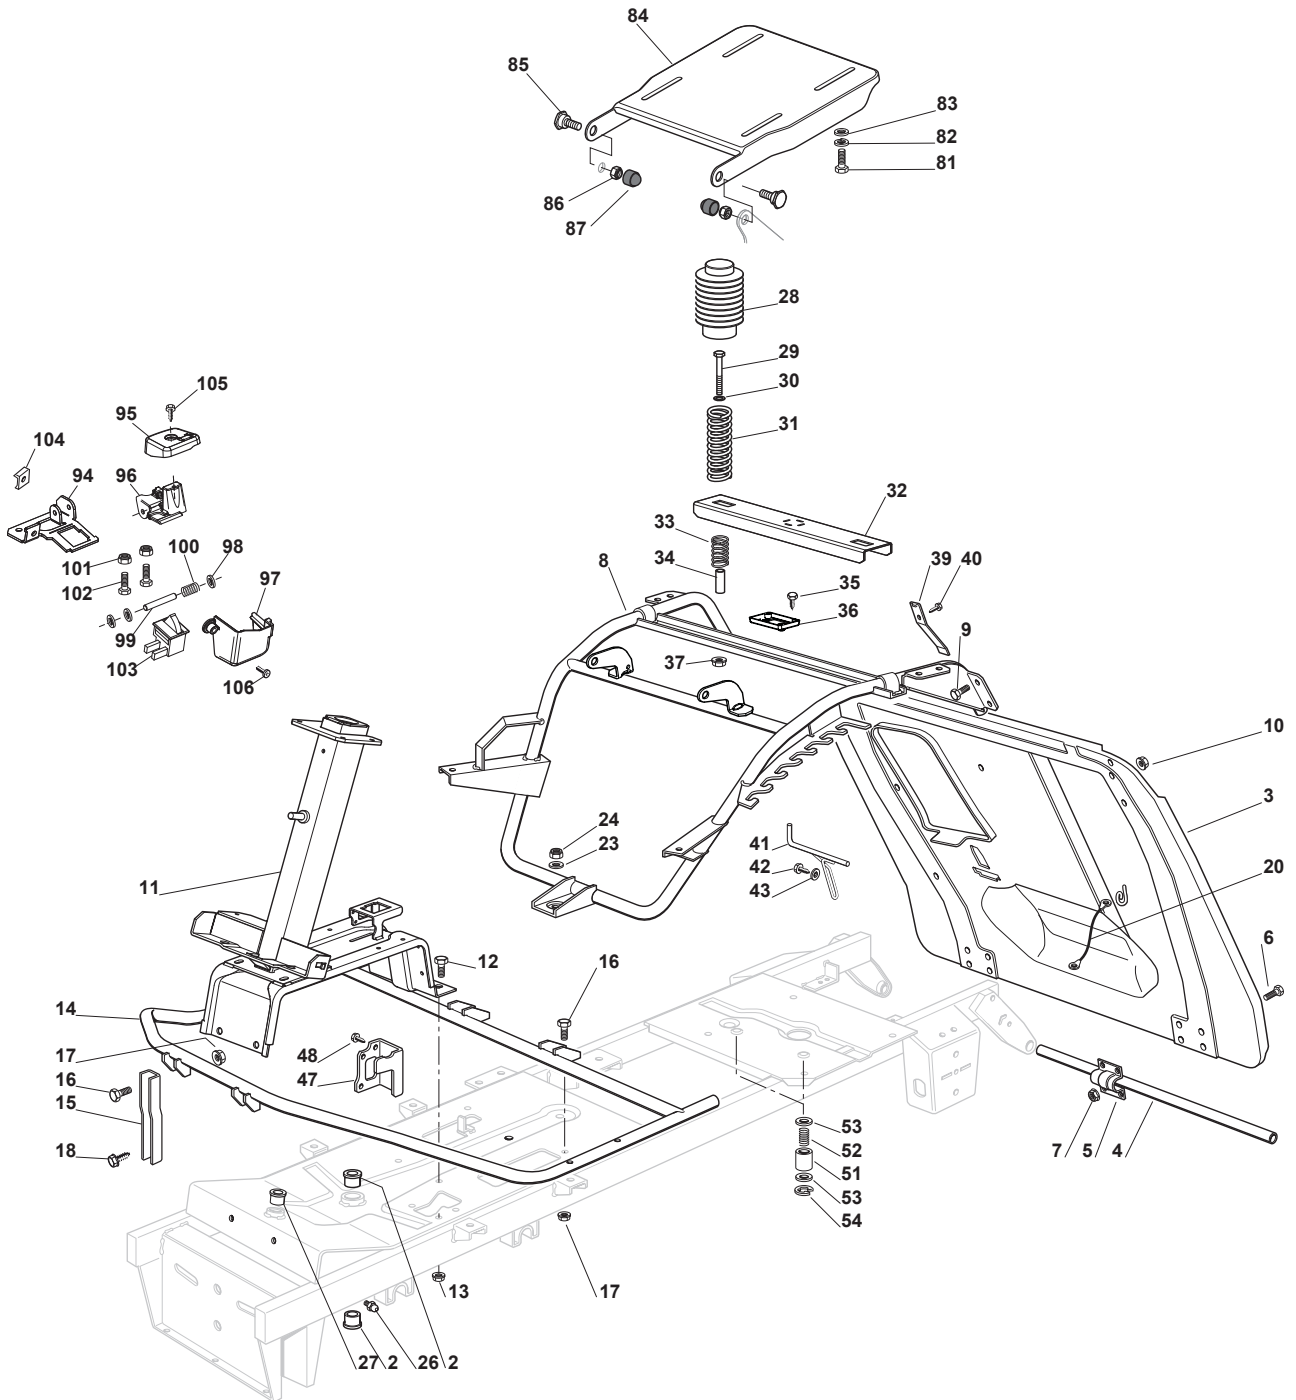

Utgåva Issue 3 - 2015		Kaross Chassis			
Pos. Fig.	Antal Quantity	Art nr Part No	Benämning	Description	Anmärkning Notes
87	2	118203854/0	Skruv	Screw	
94	1	327773091/0	Fäste	Bracket	
95	1	327110564/0	Lock	Cover	
96	1	327787113/0	Fäste	Support	
97	1	327600182/0	Skydd	Guard	
98	2	112604896/0	Starlock P6493 6	Crown Fastener	
99	1	122517866/0	Stift	Pin	
100	1	127430601/0	Fjäder	Spring	
101	2	112791200/1	Skruv	Screw	
102	2	112292102/0	Mutter	Nut	
103	1	119410613/0	Mikrobrytare	Microswitch	
104	1	112437503/0	Plat	Plate	
105	1	112728686/0	Skruv	Screw	
106	1	112789008/0	Skruv	Screw