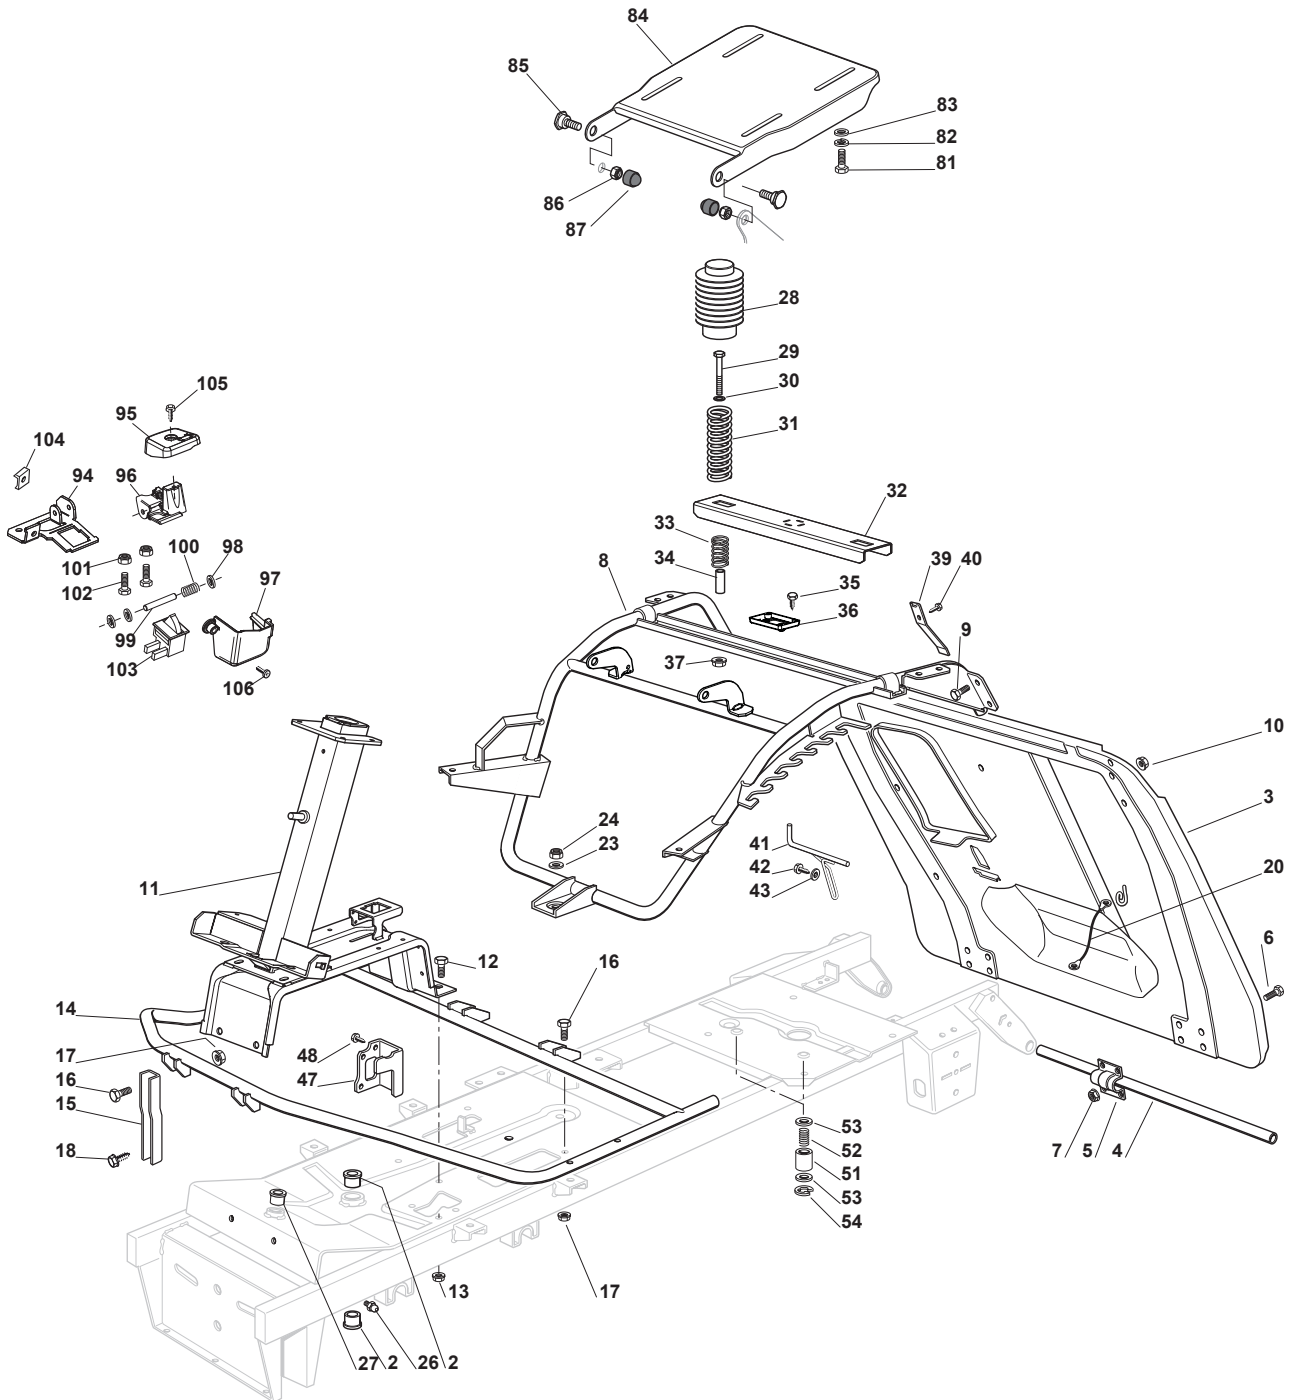

Utgåva Issue 3 - 2015		Kaross	Chassis		
Pos. Fig.	Antal Quantity	Art nr Part No	Benämning	Description	Anmärkning Notes
2	2	125034002/1	Bussning	Bushing	
3	1	384545057/3	Plat-Bak	Rear Plate	
4	1	127037000/1	Stift	Rear Plate Fulcrum	
5	2	325547012/1	Bygel	Plate	
6	8	112791213/1	Skruv	Screw	
7	8	112292102/0	Mutter	Nut	
8	1	384801149/0	Ram kpl	Chassis	
9	4	112792611/0	Skruv	Screw	
10	4	112293201/0	Mutter	Nut	
11	1	382785243/0	Rättrörsfäste	Steering Column Support	
12	4	112792611/0	Skruv	Screw	
13	4	112293201/0	Mutter	Nut	
14	1	384801107/2	Fotbrädesstöd	Footboard Support	
15	2	327787025/0	Stöd	Support	
16	4	112792611/0	Skruv	Screw	
17	4	112293201/0	Mutter	Nut	
18	2	112735120/0	Skruv	Screw	
20	1	384040300/0	Wire	Rear Plate	
23	1	112523060/0	Bricka	Washer	
24	1	112155000/0	Mutter	Nut	
26	1	112379511/0	Smörjnippel	Grease Dispenser	
27	1	125034001/0	Bussning	Brass	
28	2	325122003/0	Huv	Hood	
29	2	112691400/0	Skruv	Screw	
30	2	112521350/0	Bricka	Washer	
31	2	127430602/0	Fjäder	Spring	
32	1	327543047/0	Fäste	Plate	
33	2	125430263/0	Fjäder	Spring	
34	2	125160048/0	Distans	Spacer	
35	2	112728686/0	Skruv	Screw	
36	1	325785379/1	Fäste	Support	
37	2	112293201/0	Mutter	Nut	
39	1	127430600/0	Fjäder	Spring	
40	1	112735110/0	Skruv	Screw	
41	1	127294001/0	Styrning	Rear Conveyor Guide	
42	1	112735120/0	Skruv	Screw	
43	1	112523040/0	Bricka	Washer	
47	1	327772095/0	Fäste	Micro Handbrake Stirrup Support	
48	2	112735105/0	Skruv	Screw	
51	2	127047012/0	Bussning	Fast Release Bush Rider	
52	2	127430577/0	Fjäder	Spring	
53	4	325670008/1	Bricka	Washer	
54	2	112000955/0	Lasring	Benzing Ring	
81	4	112793101/0	Skruv	Screw	
82	4	112583500/0	Lasbricka	Grower	
83	4	112523060/0	Bricka	Washer	
84	1	382547061/0	Plat	Plate	
85	2	122524970/2	Stift	Fulcrum Pin	
86	2	112155010/0	Mutter	Nut