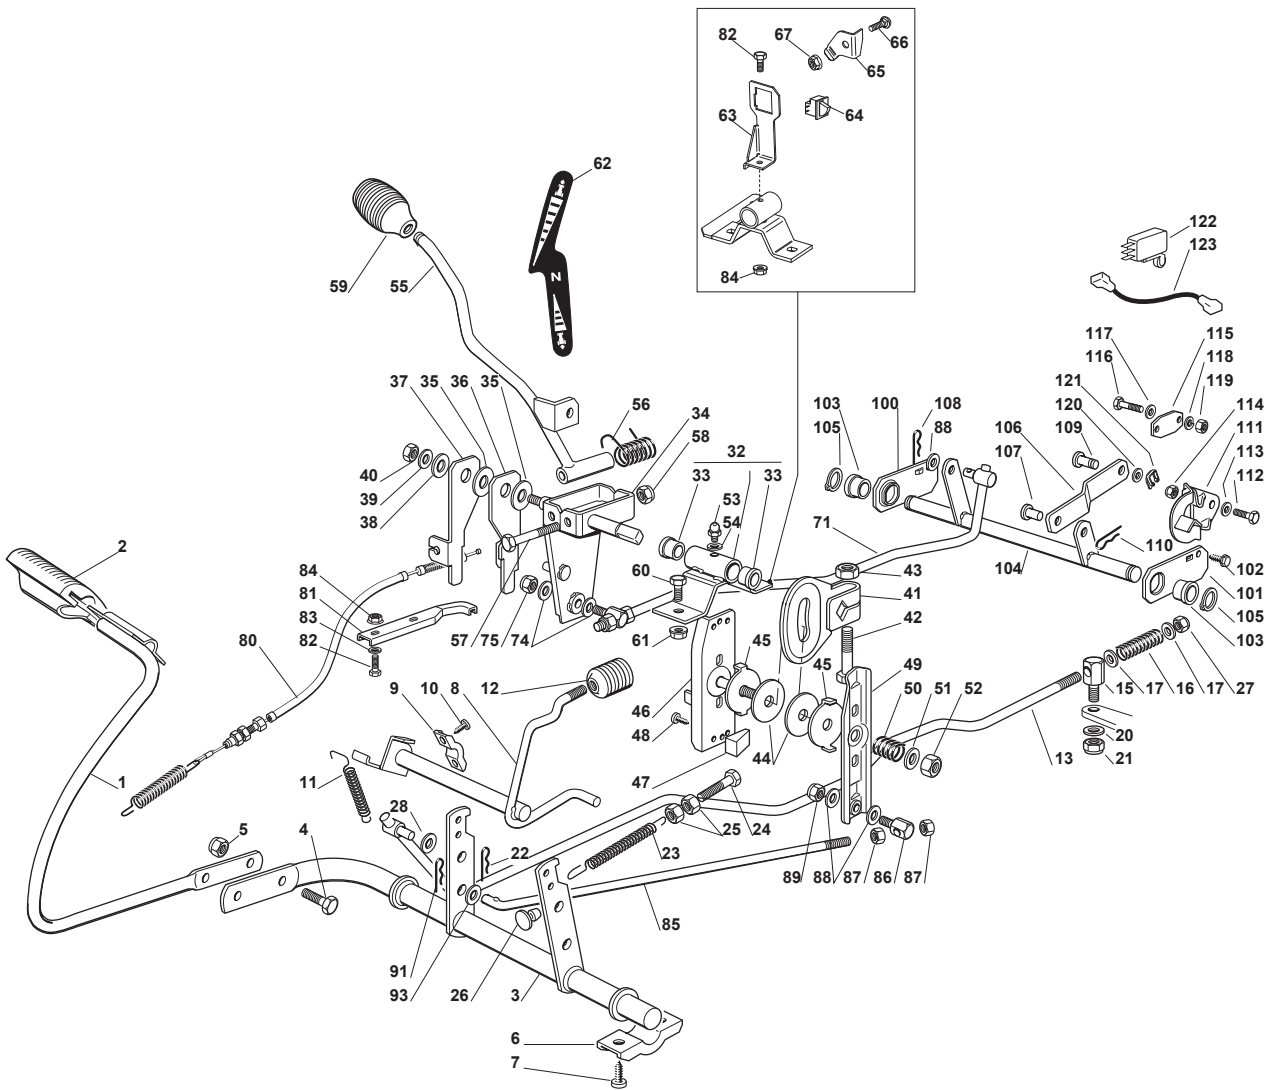

Utgåva Issue 3 - 2015		Broms och växelreglage		Brake And Gearbox Controls	
Pos. Fig.	Antal Quantity	Art nr Part No	Benämning	Description	Anmärkning Notes
1	1	384503001/0	Bromspedal	Pedal	
2	1	125110267/0	Fäste	Clamp Cover	
3	1	384001015/1	Pedalaxel	Axle	
4	2	112793301/0	Skruv	Screw	
5	2	112155000/0	Mutter	Nut	
6	2	327546015/2	Plat	Plate	
7	4	112731350/0	Skruv	Screw	
8	1	384001011/2	P-Bromsaxel	Axle	
9	2	325547049/0	Plat	Plate	
10	4	112731601/0	Skruv	Screw	
11	1	127430552/0	Fjäder	Spring	
12	1	127395050/1	Knopp	Knob	
13	1	384002088/0	Stang	Rod	
15	1	112295200/0	Mutter	Nut	
16	1	127430588/0	Fjäder	Spring	
17	2	112521360/0	Bricka	Washer	
20	1	112523050/0	Bricka	Washer	
21	1	112155000/0	Mutter	Nut	
22	1	124487997/0	Lasnal	Cotter Pin	
23	1	125430210/1	Fjäder	Brake Spring	
24	1	122943005/0	Skruv	Screw	
25	2	112293200/0	Mutter	Nut	
26	1	127275000/0	Gummiplugg	Grommet	
27	1	112156602/0	Mutter	Nut	
28	1	325670011/0	Bricka	Antifriction Washer	
32	1	384773568/1	Spak	Lever	
33	2	127045080/0	Bussning	Bushing	
34	1	384773561/0	Arm	Lever	
35	2	322672151/0	Bricka	Antifriction Washer	
36	1	327772101/0	Fäste	Clamp	
37	1	327772103/0	Fäste	Clamp	
38	1	322672152/0	Bricka	Antifriction Washer	
39	1	112523060/0	Bricka	Washer	
40	1	112155010/0	Mutter	Nut	
41	1	327734055/0	Sektor	Sector	
42	1	112794900/0	Skruv	Screw	
43	1	112155020/0	Mutter	Nut	
44	2	127158000/0	Platta	Plate	
45	2	327670053/0	Bricka	Washer	
46	1	384773565/0	Fäste	Clamp	
47	2	127063020/0	Kam	Cam	
48	2	112735110/0	Skruv	Screw	
49	1	384773563/0	Arm	Lever	
50	1	127430560/0	Kopplingsfjäder	Clutch Spring	
51	1	325670008/1	Bricka	Washer	
52	1	112155020/0	Mutter	Nut	
53	1	112379511/0	Smörjnippel	Grease Dispenser	
54	1	112521330/0	Bricka	Washer	
54	1	112521331/0	Bricka	Washer