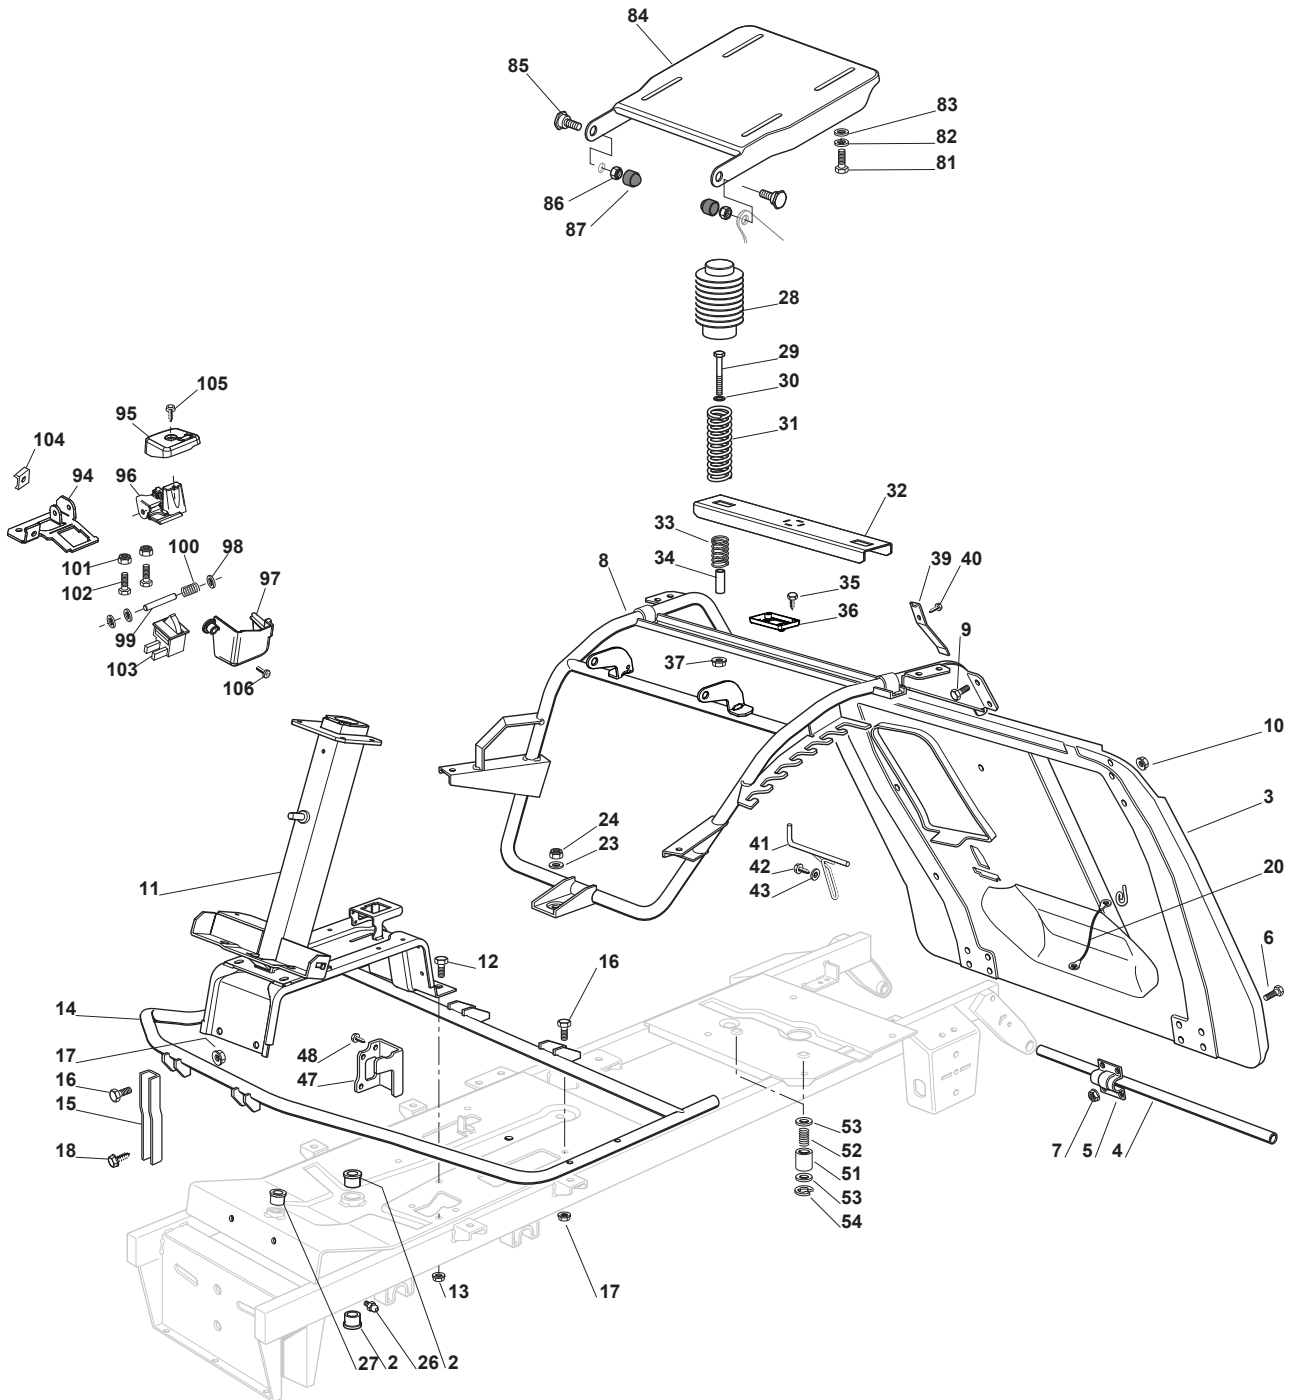

Utgåva Issue 3 - 2016		Kaross		Chassis	
Pos. Fig.	Antal Q.ty	Art nr Part No	Benämning	Description	Anmärkning Notes
94	1	327773093/0	Fäste	Bracket	
97	1	327600183/0	Skydd	Guard	
101	1	112791213/1	Skruv	Screw	
2	2	125034002/1	Bussning	Bushing	
3	1	384545057/3	Plat-Bak	Rear Plate	
4	1	127037000/1	Stift	Rear Plate Fulcrum	
5	2	325547012/1	Bygel	Plate	
6	8	112791213/1	Skruv	Screw	
7	8	112292102/0	Mutter	Nut	
8	1	384801149/0	Ram kpl	Chassis	
9	4	112792611/0	Skruv	Screw	
10	4	112293201/0	Mutter	Nut	
11	1	382785243/0	Rättrörsfäste	Steering Column Support	
12	4	112792611/0	Skruv	Screw	
13	4	112293201/0	Mutter	Nut	
14	1	384801107/2	Fotbrädesstöd	Footboard Support	
15	2	327787025/0	Stöd	Support	
16	4	112792611/0	Skruv	Screw	
17	4	112293201/0	Mutter	Nut	
18	2	112735120/0	Skruv	Screw	
20	1	384040300/0	Wire	Rear Plate	
23	1	112523060/0	Bricka	Washer	
24	1	112155000/0	Mutter	Nut	
26	1	112379511/0	Smörjnippel	Grease Dispenser	
27	1	125034001/0	Bussning	Brass	
28	2	325122003/0	Huv	Hood	
29	2	112691400/0	Skruv	Screw	
30	2	112521350/0	Bricka	Washer	
31	2	127430602/0	Fjäder	Spring	
32	1	327543047/0	Fäste	Plate	
33	2	125430263/0	Fjäder	Spring	
34	2	125160048/0	Distans	Spacer	
35	2	112728686/0	Skruv	Screw	
36	1	325785379/1	Fäste	Support	
37	2	112293201/0	Mutter	Nut	
39	1	127430600/0	Fjäder	Spring	
40	1	112735110/0	Skruv	Screw	
41	1	127294001/0	Styrning	Rear Conveyor Guide	
42	1	112735120/0	Skruv	Screw	
43	1	112523040/0	Bricka	Washer	
47	1	327772095/0	Fäste	Micro Handbrake Stirrup Support	
48	2	112735105/0	Skruv	Screw	
51	2	127047012/0	Bussning	Fast Release Bush Rider	
52	2	127430577/0	Fjäder	Spring	
53	4	325670008/1	Bricka	Washer	
54	2	112000955/0	Lasring	Benzing Ring	
81	4	112793101/0	Skruv	Screw	
82	4	112583500/0	Lasbricka	Grower	
83	4	112523060/0	Bricka	Washer