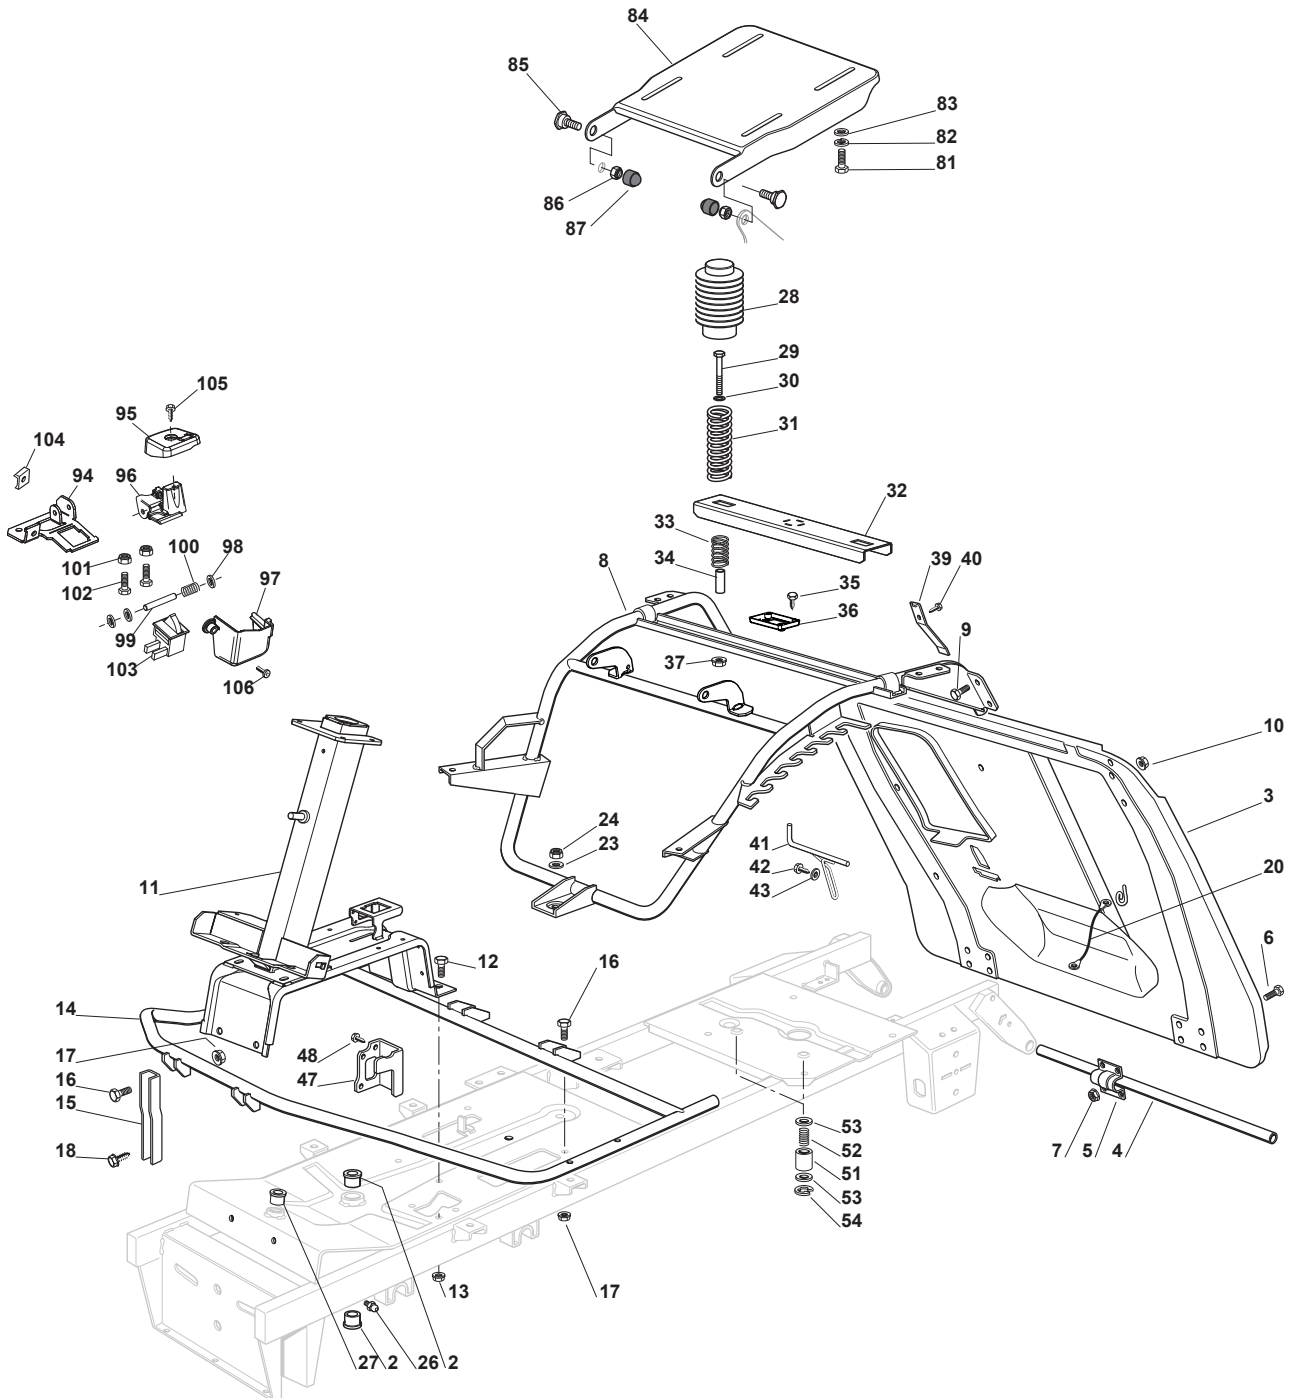

Reservdelskatalog Parts Catalogue

COMBI 3072 H

2T0220281/14 - Season 2016

- Use GLOBAL GARDEN PRODUCT Genuine Spare Parts specified in the parts list for repair and/or replacement.
 - The contents described in the parts list may change due to improvement.
 - The drawings of the spare parts are only indicative and might not represent the part in question exactly.
 - The indications "right" - "left" - "front" - "rear" refer to the position of the operator when using the machine.
- When placing orders of parts for repair and/or replacement, make sure that the illustrated parts list is the one applying to the machine's year of manufacture, as shown on the identification plate attached to the machine.

Utgåva Issue 3 - 2016		Kaross Chassis			
Pos. Fig.	Antal Q.ty	Art nr Part No	Benämning	Description	Anmärkning Notes
84	1	382547061/0	Plat	Plate	
85	2	122524970/2	Stift	Fulcrum Pin	
86	2	112155010/0	Mutter	Nut	
87	2	118203854/0	Lock	Cap	
95	1	327110564/0	Lock	Cover	
96	1	327787113/0	Fäste	Support	
98	2	112604896/0	Starlock P6493 6	Crown Fastener	
99	1	122517866/0	Stift	Pin	
100	1	127430601/0	Fjäder	Spring	
102	2	112292102/0	Mutter	Nut	
103	1	119410613/0	Mikrobrytare	Microswitch	
104	1	112437503/0	Plat	Plate	
105	1	112728686/0	Skruv	Screw	
106	1	112789008/0	Skruv	Screw	