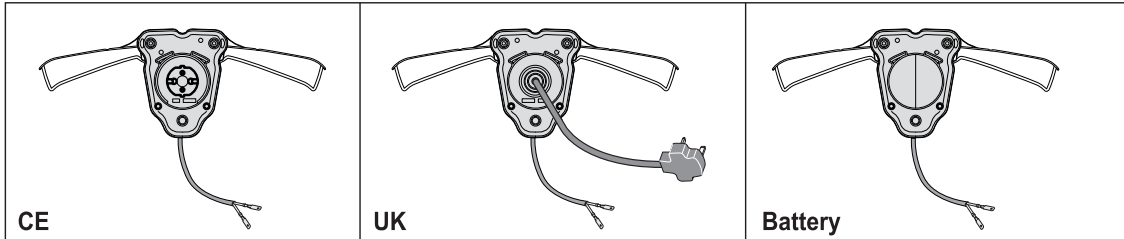

Utgåva Issue 18 - 2015		Handle, Upper Part		Handle, Upper Part	
Pos. Fig.	Antal Q.ty	Art nr Part No	Benämning	Description	Anmärkning Notes
1	1	322291068/0	Handtagshalva, övre brytare	Upper Half Handgrip Switch	
2	1	381600540/1	Manöverdosa	Dead Hand Switch	Battery Plugg
3	1	322291069/0	Handtagshalva, undre brytare	Lower Half Handgrip Switch	
4	11	112728713/0	Skruv	Screw	
5	2	381007532/0	Styre-överdel	Handle, Upper Part	
6	1	122192000/1	Kabelhallare	Clamp	
7	4	112523050/0	Bricka	Washer	
8	2	122524352/0	Stift	Pin	
9	2	322319519/0	Handtag	Fixing Lever Handle	
10	2	122943016/0	Skruv	Screw	
18	2	118566116/0	Plugg	Cap	
19	1	381007529/0	Styre-underdel, hö	Right Handle, Lower Part	
20	1	381007530/0	Styre-underdel	Left Handle, Lower Part	
21	2	112728450/0	Skruv	Screw