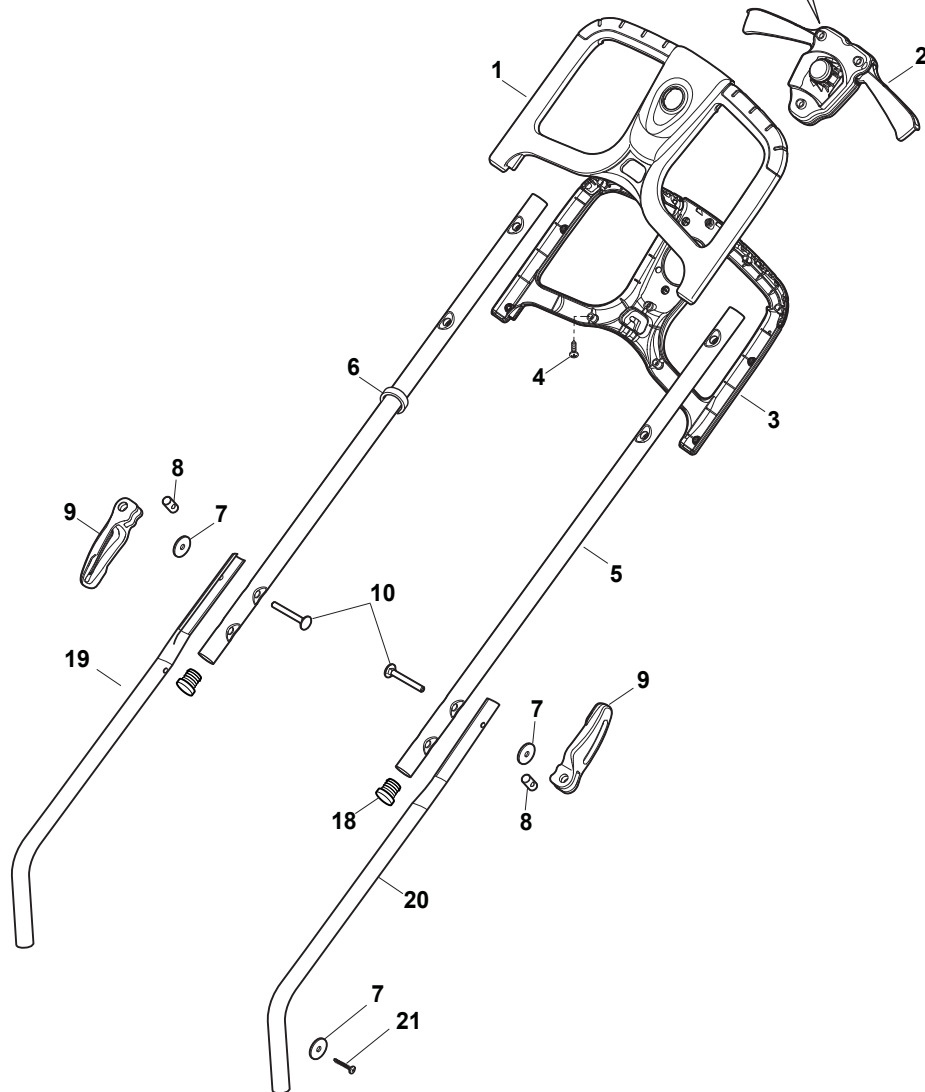

Utgåva Issue 18 - 2015		Handle, Upper Part		Handle, Upper Part	
Pos. Fig.	Antal Q.ty	Art nr Part No	Benämning	Description	Anmärkning Notes
1	1	322291068/0	Handtagshalva, övre brytare	Upper Half Handgrip Switch	
2	1	381600540/1	Manöverdosa	Dead Hand Switch	Battery Plugg
3	1	322291069/0	Handtagshalva, undre brytare	Lower Half Handgrip Switch	
4	11	112728713/0	Skruv	Screw	
5	2	381007532/0	Styre-överdel	Handle, Upper Part	
6	1	122192000/1	Kabelhallare	Clamp	
7	4	112523050/0	Bricka	Washer	
8	2	122524352/0	Stift	Pin	
9	2	322319519/0	Handtag	Fixing Lever Handle	
10	2	122943016/0	Skruv	Screw	
18	2	118566116/0	Plugg	Cap	
19	1	381007529/0	Styre-underdel, hö	Right Handle, Lower Part	
20	1	381007530/0	Styre-underdel	Left Handle, Lower Part	
21	2	112728450/0	Skruv	Screw