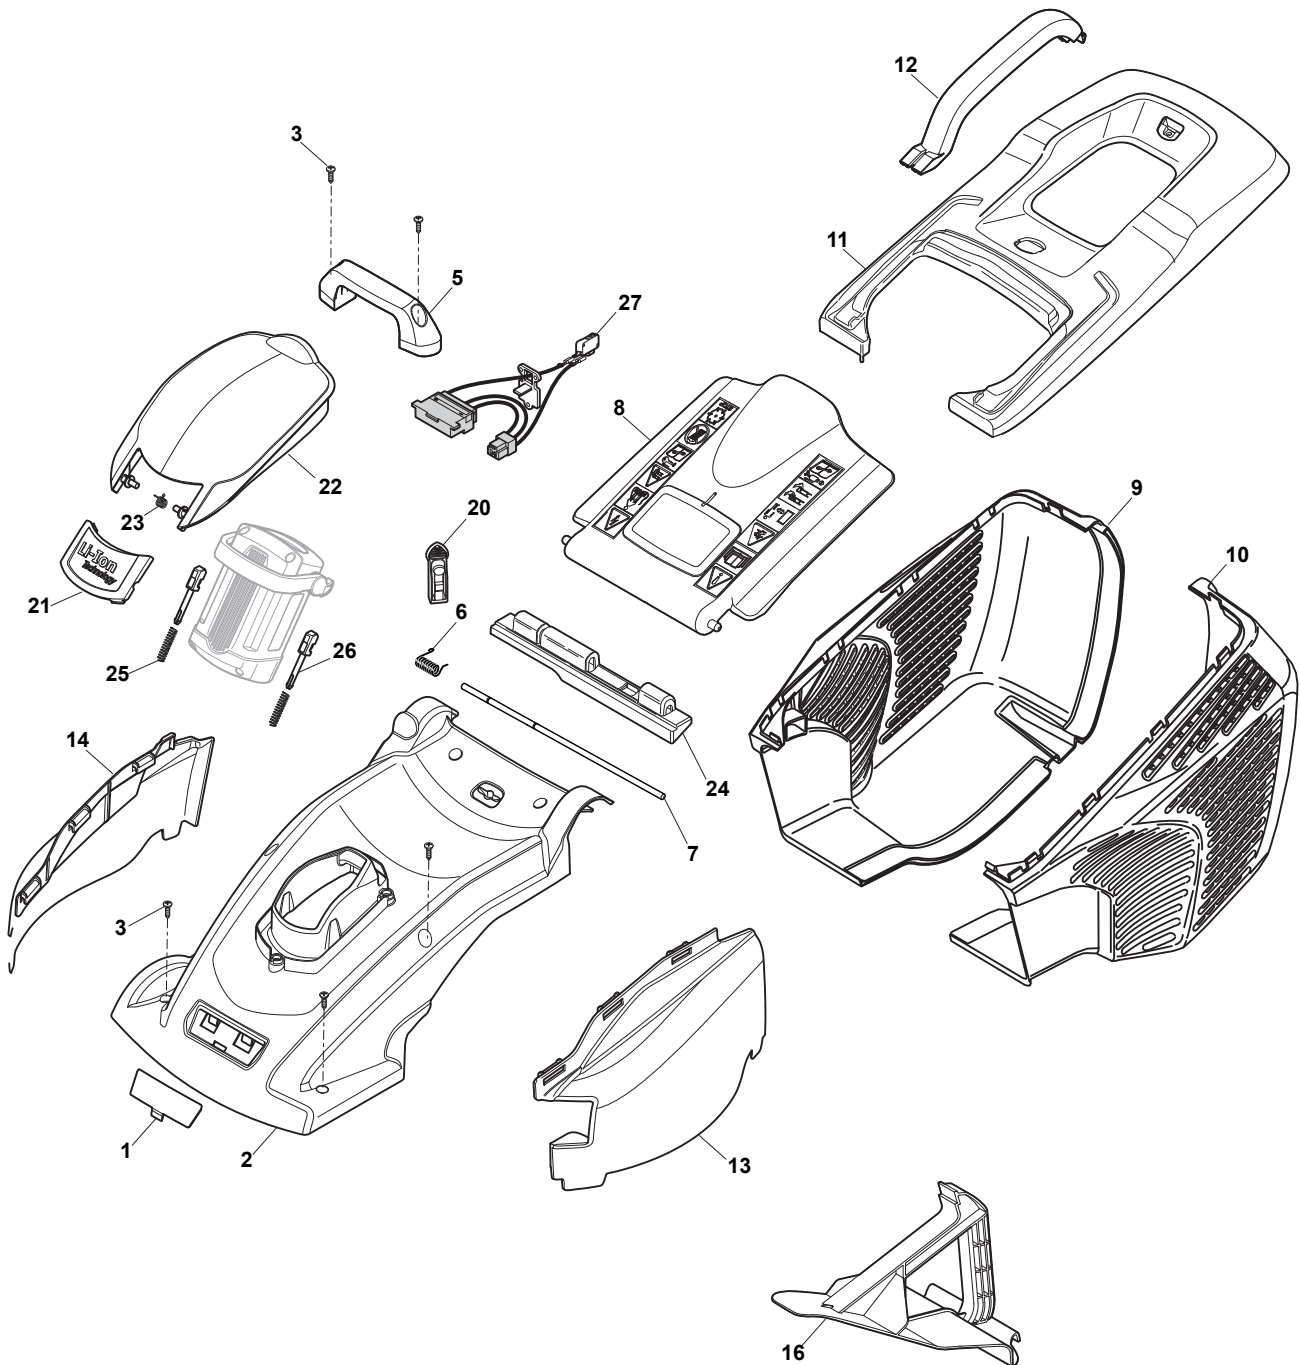

Reservdelskatalog Parts Catalogue

COMBI 36 AE

294343068/S15 - Season 2015

- Use GLOBAL GARDEN PRODUCT Genuine Spare Parts specified in the parts list for repair and/or replacement.
 - The contents described in the parts list may change due to improvement.
 - The drawings of the spare parts are only indicative and might not represent the part in question exactly.
 - The indications "right" - "left" - "front" - "rear" refer to the position of the operator when using the machine.
- When placing orders of parts for repair and/or replacement, make sure that the illustrated parts list is the one applying to the machine's year of manufacture, as shown on the identification plate attached to the machine.

www.stiga.com

Utgåva Issue 18 - 2015		Deck And Height Adjusting		Deck And Height Adjusting	
Pos. Fig.	Antal Q.ty	Art nr Part No	Benämning	Description	Anmärkning Notes
1	1	322066782/0	Chassi gra	Deck STIGA Grey	
2	1	322785448/0	Hjulhallare	Support, Wheel	
3	2	322686107/0	Hjul	Wheel	
4	2	322110729/0	Navkapsel	Hub Cap Grey	
5	4	112604903/0	Bricka	Washer	
6	1	122033422/0	Hjulaxel	Axle, Wheels	
7	2	322545142/0	Plat	Plate	
8	8	112728714/0	Skruv	Screw	
9	1	322785430/0	Höjdinställningsspak	Lever, Height Adjustment	
10	1	322524354/0	Stift	Pin	
11	1	122450425/0	Fjäder	Spring	
12	1	322869689/0	Höjjusteringsstag	Rod, Height Adjustment	
13	2	322785415/0	Plat	Plate	
14	1	122033422/0	Hjulaxel	Axle, Wheels	
15	1	322785437/0	Hjulhallare	Support, Wheel	
16	2	322686106/0	Hjul	Wheel	
17	2	322110683/0	Navkapsel D150 Delta gra 9022	Hub Cap Grey	
18	1	322785447/0	Hjulhallare	Support, Wheel	