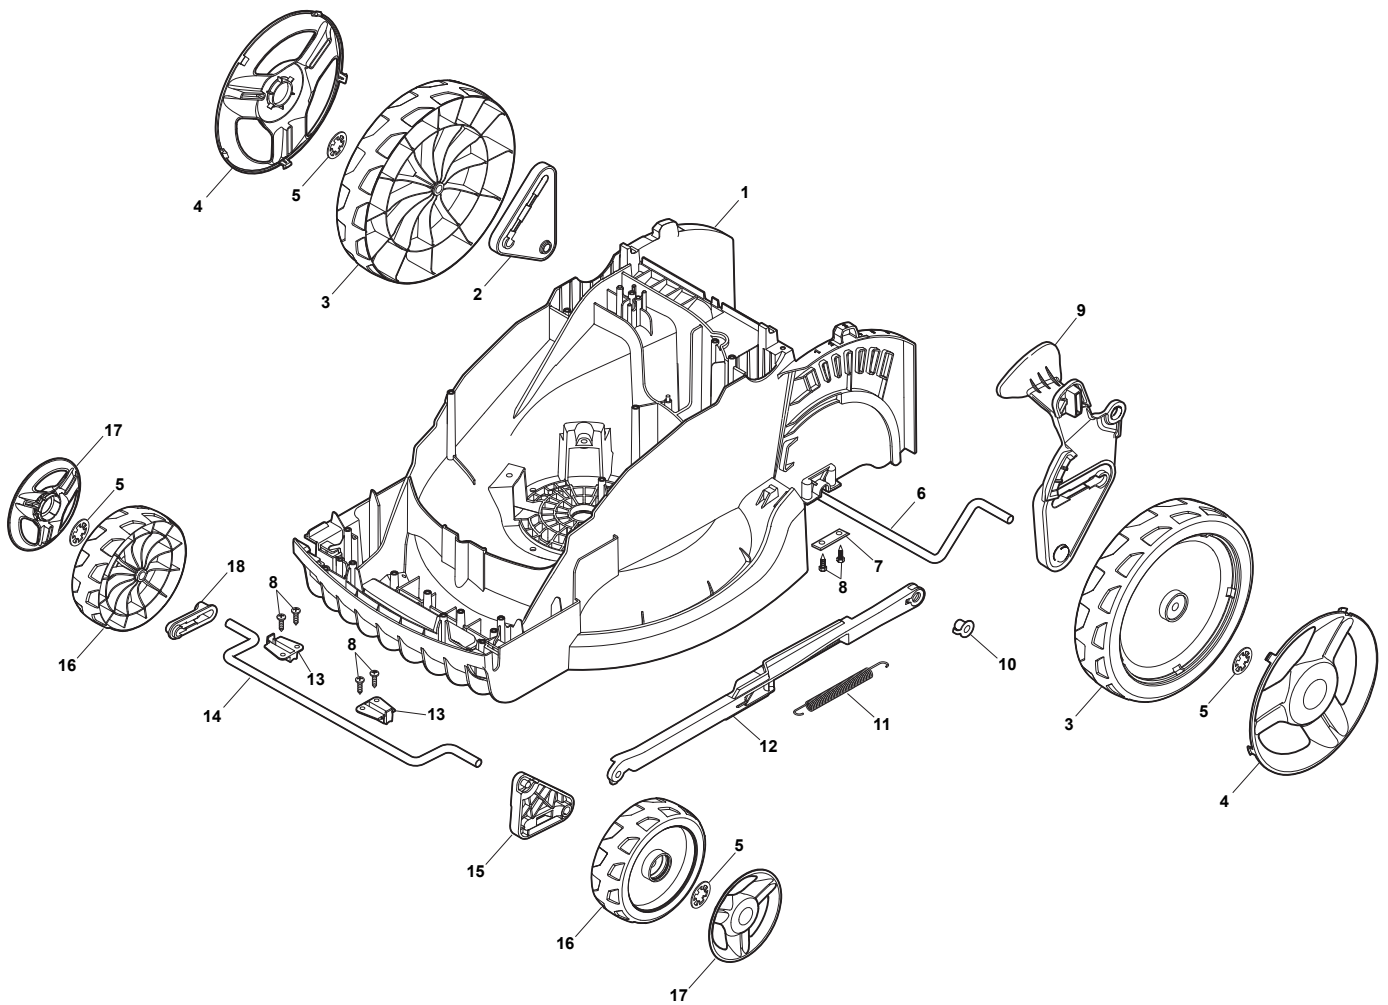

Reservdelskatalog Parts Catalogue

COMBI 36 AE

294343068/S15 - Season 2015

- Use GLOBAL GARDEN PRODUCT Genuine Spare Parts specified in the parts list for repair and/or replacement.
 - The contents described in the parts list may change due to improvement.
 - The drawings of the spare parts are only indicative and might not represent the part in question exactly.
 - The indications "right" - "left" - "front" - "rear" refer to the position of the operator when using the machine.
- When placing orders of parts for repair and/or replacement, make sure that the illustrated parts list is the one applying to the machine's year of manufacture, as shown on the identification plate attached to the machine.

www.stiga.com

Utgåva Issue 18 - 2015		Deck And Height Adjusting		Deck And Height Adjusting	
Pos. Fig.	Antal Q.ty	Art nr Part No	Benämning	Description	Anmärkning Notes
1	1	322066782/0	Chassi gra	Deck STIGA Grey	
2	1	322785448/0	Hjulhallare	Support, Wheel	
3	2	322686107/0	Hjul	Wheel	
4	2	322110729/0	Navkapsel	Hub Cap Grey	
5	4	112604903/0	Bricka	Washer	
6	1	122033422/0	Hjulaxel	Axle, Wheels	
7	2	322545142/0	Plat	Plate	
8	8	112728714/0	Skruv	Screw	
9	1	322785430/0	Höjdinställningsspak	Lever, Height Adjustment	
10	1	322524354/0	Stift	Pin	
11	1	122450425/0	Fjäder	Spring	
12	1	322869689/0	Höjjusteringsstag	Rod, Height Adjustment	
13	2	322785415/0	Plat	Plate	
14	1	122033422/0	Hjulaxel	Axle, Wheels	
15	1	322785437/0	Hjulhallare	Support, Wheel	
16	2	322686106/0	Hjul	Wheel	
17	2	322110683/0	Navkapsel D150 Delta gra 9022	Hub Cap Grey	
18	1	322785447/0	Hjulhallare	Support, Wheel	