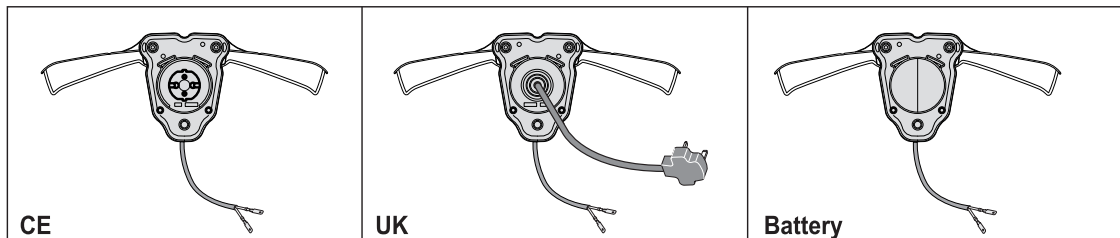

Utgåva Issue 3 - 2016		Handle, Upper Part		Handle, Upper Part	
Pos. Fig.	Antal Q.ty	Art nr Part No	Benämning	Description	Anmärkning Notes
1	1	322291068/0	Handtagshalva, övre brytare	Upper Half Handgrip Switch	
2	1	381600539/1	Manöverdosa	Dead Hand Switch	
3	1	322291069/0	Handtagshalva, undre brytare	Lower Half Handgrip Switch	
4	11	112728713/0	Skruv	Screw	
5	2	381007532/0	Styre-överdel	Handle, Upper Part	
6	1	122192000/1	Kabelhallare	Clamp	
7	4	112523050/0	Bricka	Washer	
8	2	122524352/0	Stift	Pin	
9	2	322319519/0	Handtag	Fixing Lever Handle	
10	2	122943016/0	Skruv	Screw	
18	2	118566116/0	Plugg	Cap	
19	1	381007529/0	Styre-underdel, hö	Right Handle, Lower Part	
20	1	381007530/0	Styre-underdel	Left Handle, Lower Part	
21	2	112728450/0	Skruv	Screw