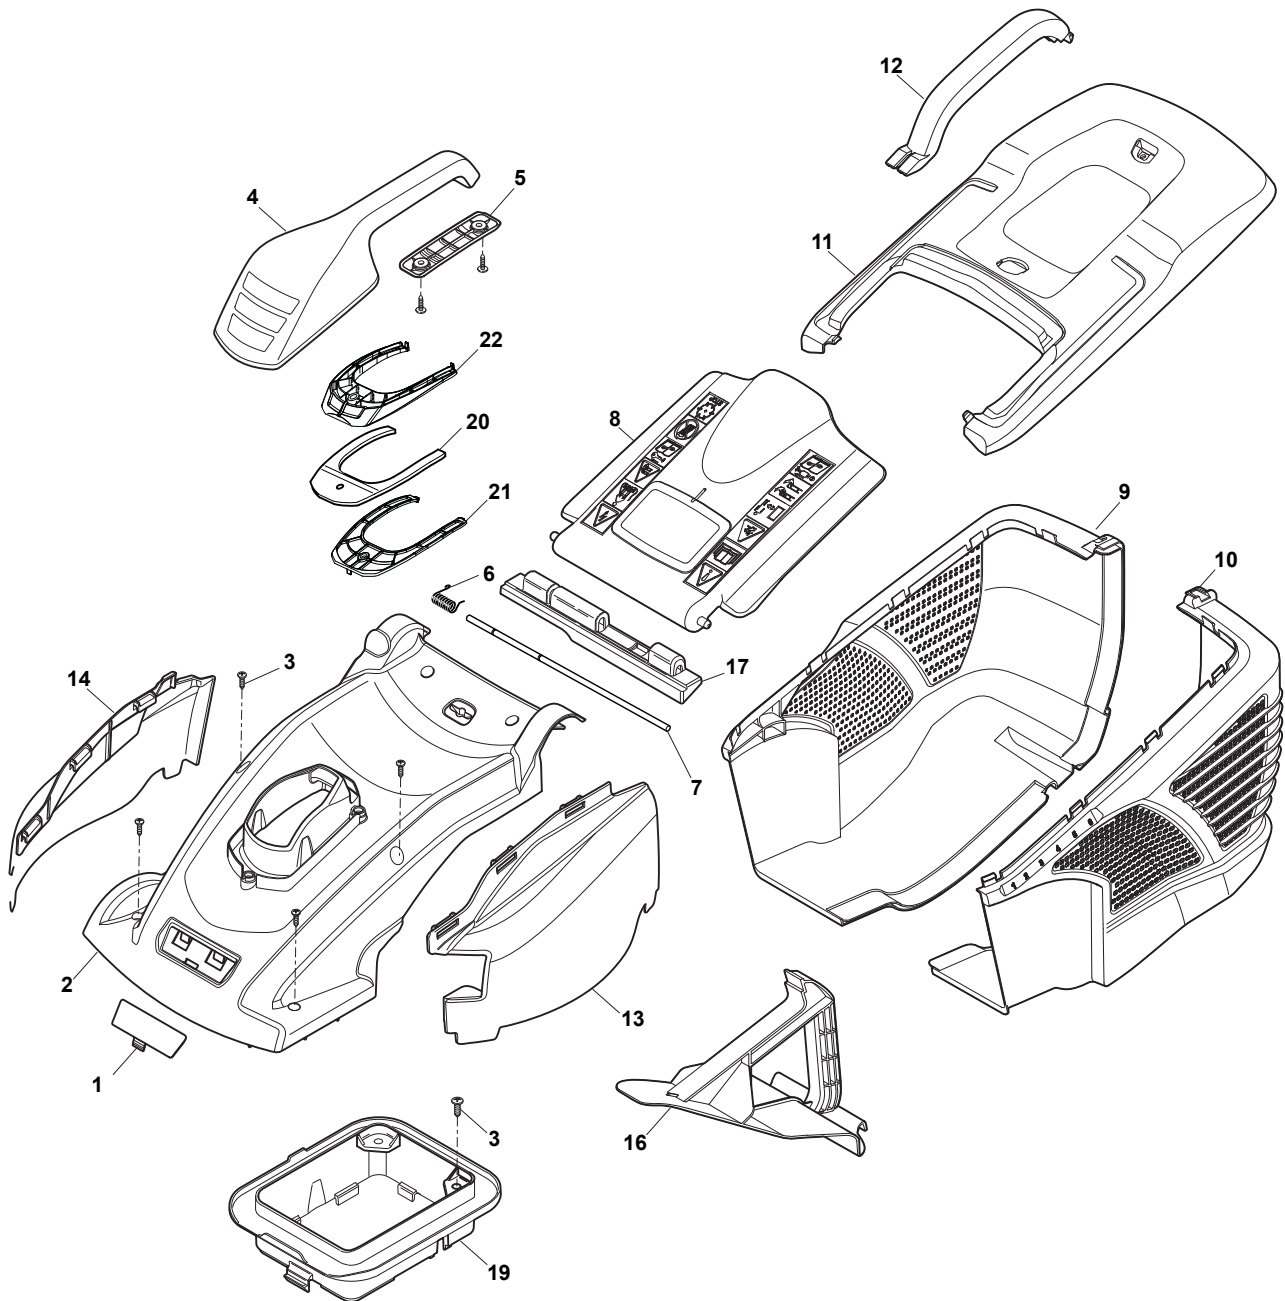

Reservdelskatalog Parts Catalogue

COMBI 36 E

294340068/S15 - Season 2016

- Use GLOBAL GARDEN PRODUCT Genuine Spare Parts specified in the parts list for repair and/or replacement.
 - The contents described in the parts list may change due to improvement.
 - The drawings of the spare parts are only indicative and might not represent the part in question exactly.
 - The indications "right" - "left" - "front" - "rear" refer to the position of the operator when using the machine.
- When placing orders of parts for repair and/or replacement, make sure that the illustrated parts list is the one applying to the machine's year of manufacture, as shown on the identification plate attached to the machine.

www.stiga.com

Utgåva Issue 3 - 2016		Deck And Height Adjusting		Deck And Height Adjusting	
Pos. Fig.	Antal Q.ty	Art nr Part No	Benämning	Description	Anmärkning Notes
2	1	322785448/0	Hjulhallare	Support, Wheel	
12	1	322869689/0	Höjjusteringsstag	Rod, Height Adjustment	
15	1	322785437/0	Hjulhallare	Support, Wheel	
18	1	322785447/0	Hjulhallare	Support, Wheel	
1	1	322066782/0	Chassi gra	Deck STIGA Grey	
3	2	322686107/0	Hjul	Wheel	
4	2	322110729/0	Navkapsel Gra Navkapsel	Hub Cap Grey	
5	4	112604903/0	Bricka	Washer	
6	1	122033422/0	Hjulaxel	Axle, Wheels	
7	2	322545142/0	Plat	Plate	
8	8	112728714/0	Skruv	Screw	
9	1	322785430/0	Höjdinställningsspak	Lever, Height Adjustment	
10	1	322524354/0	Stift	Pin	
11	1	122450425/0	Fjäder	Spring	
13	2	322785415/0	Plat	Plate	
14	1	122033422/0	Hjulaxel	Axle, Wheels	
16	2	322686106/0	Hjul	Wheel	
17	2	322110683/0	Navkapsel D150 Delta gra 9022	Hub Cap Grey	