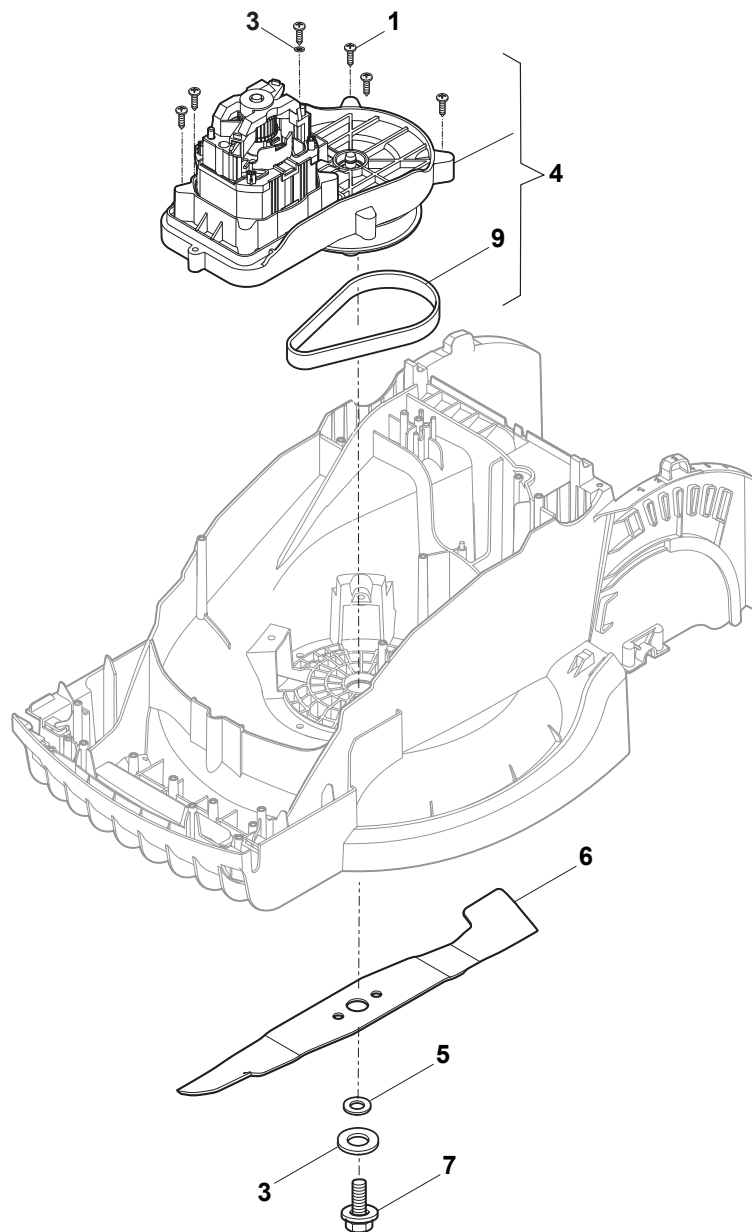

Utgåva Issue 3 - 2016		Blade			
Pos. Fig.	Antal Q.ty	Art nr Part No	Benämning	Description	Anmärkning Notes
1	5	112728699/0	Skruv	Screw	
3	1	122671651/0	Bricka	Washer	
4	1	118563698/1	Elmotor	Electric Motor 1400W	1400W
5	1	112508122/0	Bricka	Washer	
6	1	181004157/0	Kniv	Blade	
7	1	112793312/0	Skruv	Screw	
9	1	118810092/0	Drivrem	Belt