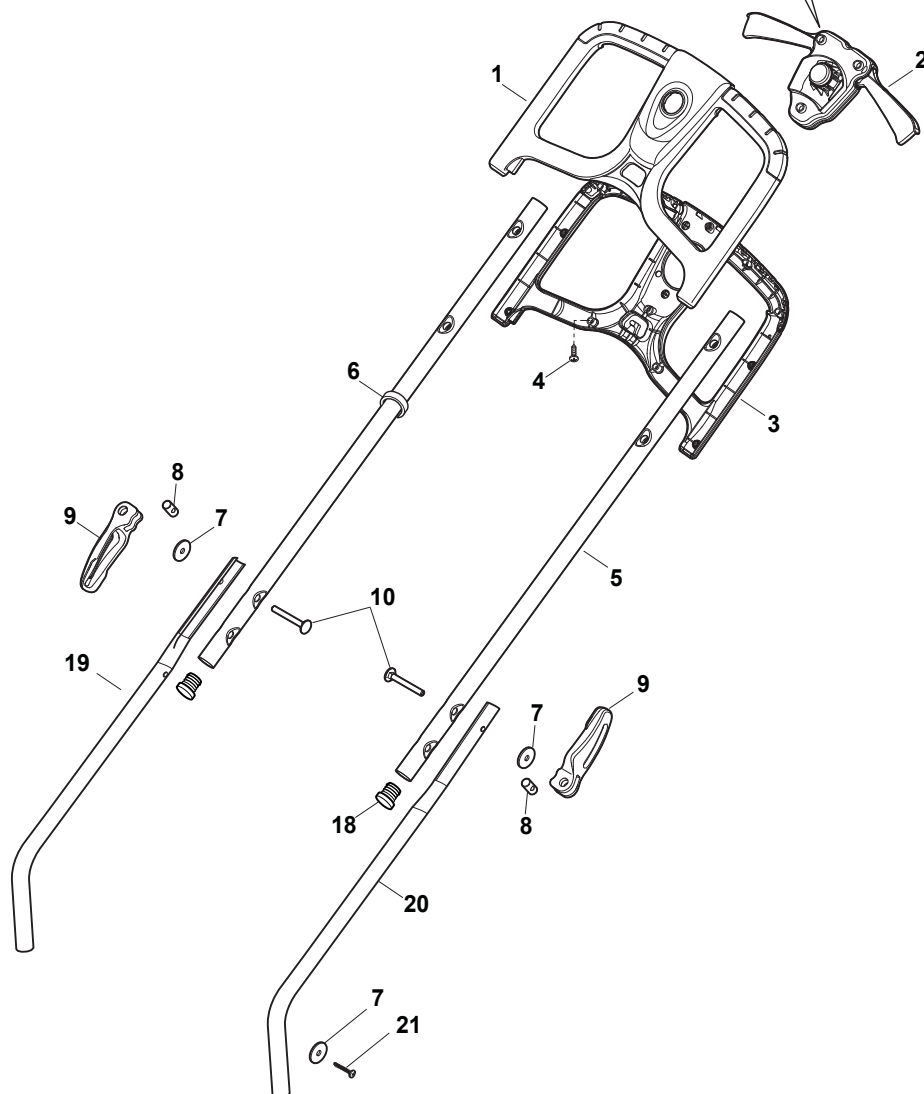

Utgåva Issue 3 - 2016		Handle, Upper Part		Handle, Upper Part	
Pos. Fig.	Antal Q.ty	Art nr Part No	Benämning	Description	Anmärkning Notes
1	1	322291068/0	Handtagshalva, övre brytare	Upper Half Handgrip Switch	
2	1	381600539/1	Manöverdosa	Dead Hand Switch	
3	1	322291069/0	Handtagshalva, undre brytare	Lower Half Handgrip Switch	
4	11	112728713/0	Skruv	Screw	
5	2	381007532/0	Styre-överdel	Handle, Upper Part	
6	1	122192000/1	Kabelhallare	Clamp	
7	4	112523050/0	Bricka	Washer	
8	2	122524352/0	Stift	Pin	
9	2	322319519/0	Handtag	Fixing Lever Handle	
10	2	122943016/0	Skruv	Screw	
18	2	118566116/0	Plugg	Cap	
19	1	381007529/0	Styre-underdel, hö	Right Handle, Lower Part	
20	1	381007530/0	Styre-underdel	Left Handle, Lower Part	
21	2	112728450/0	Skruv	Screw