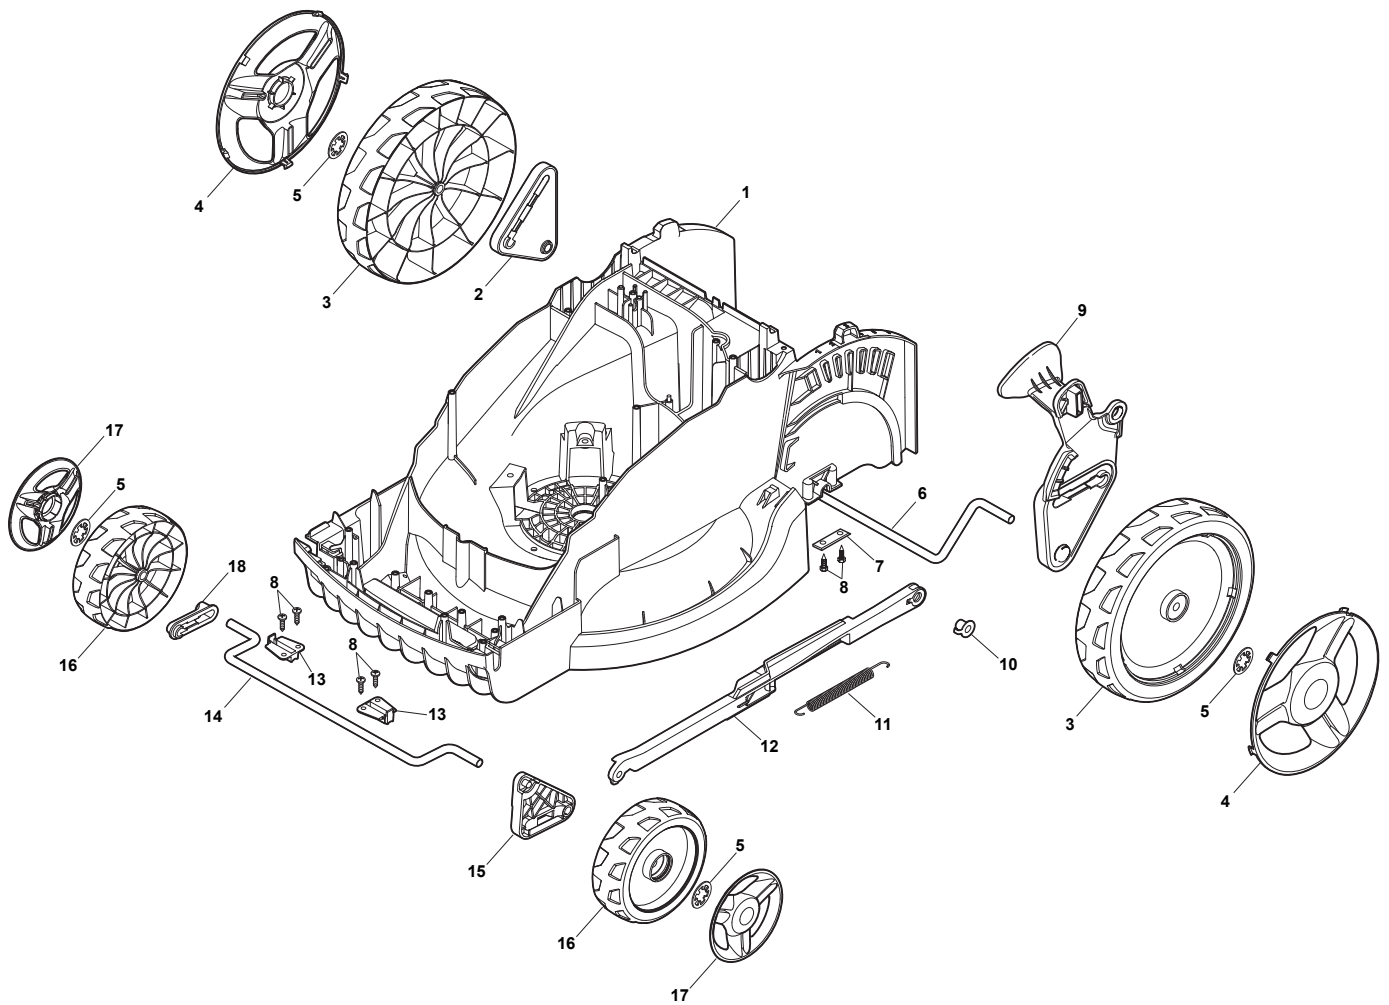

Reservdelskatalog Parts Catalogue

COMBI 36 E

294340068/S15 - Season 2016

- Use GLOBAL GARDEN PRODUCT Genuine Spare Parts specified in the parts list for repair and/or replacement.
 - The contents described in the parts list may change due to improvement.
 - The drawings of the spare parts are only indicative and might not represent the part in question exactly.
 - The indications "right" - "left" - "front" - "rear" refer to the position of the operator when using the machine.
- When placing orders of parts for repair and/or replacement, make sure that the illustrated parts list is the one applying to the machine's year of manufacture, as shown on the identification plate attached to the machine.

www.stiga.com

Utgåva Issue 3 - 2016		Deck And Height Adjusting		Deck And Height Adjusting	
Pos. Fig.	Antal Q.ty	Art nr Part No	Benämning	Description	Anmärkning Notes
2	1	322785448/0	Hjulhallare	Support, Wheel	
12	1	322869689/0	Höjjusteringsstag	Rod, Height Adjustment	
15	1	322785437/0	Hjulhallare	Support, Wheel	
18	1	322785447/0	Hjulhallare	Support, Wheel	
1	1	322066782/0	Chassi gra	Deck STIGA Grey	
3	2	322686107/0	Hjul	Wheel	
4	2	322110729/0	Navkapsel Gra Navkapsel	Hub Cap Grey	
5	4	112604903/0	Bricka	Washer	
6	1	122033422/0	Hjulaxel	Axle, Wheels	
7	2	322545142/0	Plat	Plate	
8	8	112728714/0	Skruv	Screw	
9	1	322785430/0	Höjdinställningsspak	Lever, Height Adjustment	
10	1	322524354/0	Stift	Pin	
11	1	122450425/0	Fjäder	Spring	
13	2	322785415/0	Plat	Plate	
14	1	122033422/0	Hjulaxel	Axle, Wheels	
16	2	322686106/0	Hjul	Wheel	
17	2	322110683/0	Navkapsel D150 Delta gra 9022	Hub Cap Grey	