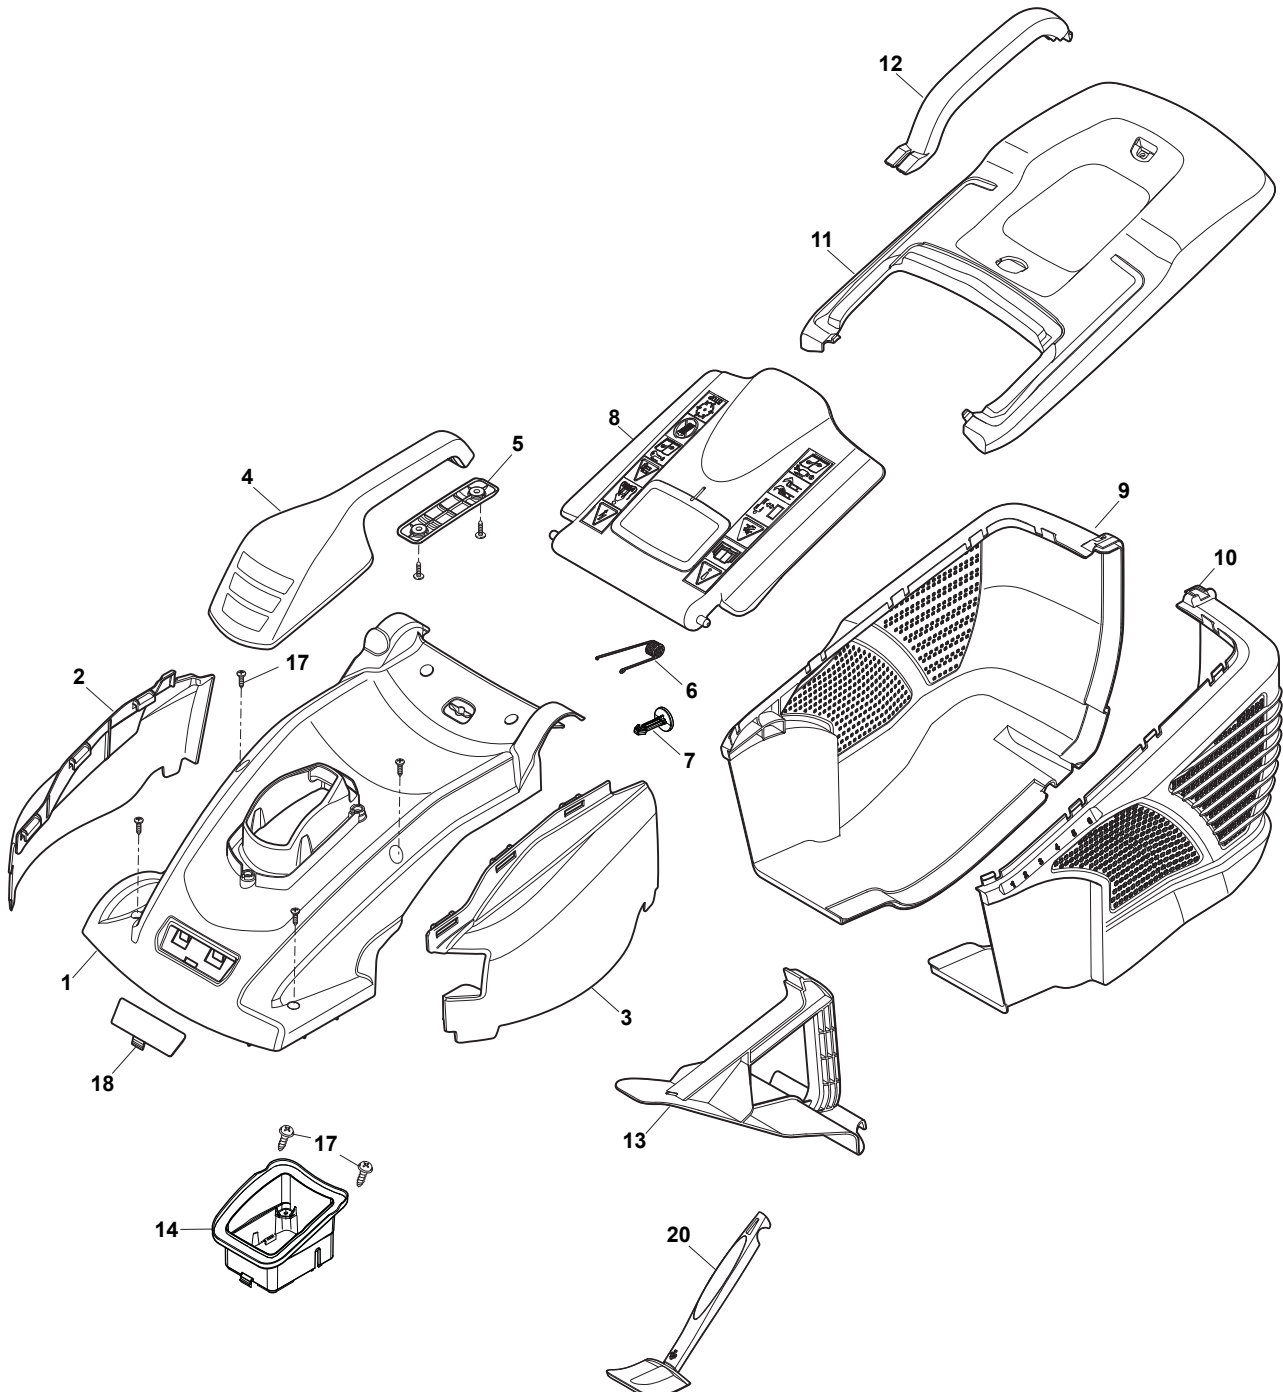

Reservdelskatalog Parts Catalogue

COMBI 40 E

294380068/S14 - Season 2016

- Use GLOBAL GARDEN PRODUCT Genuine Spare Parts specified in the parts list for repair and/or replacement.
 - The contents described in the parts list may change due to improvement.
 - The drawings of the spare parts are only indicative and might not represent the part in question exactly.
 - The indications "right" - "left" - "front" - "rear" refer to the position of the operator when using the machine.
- When placing orders of parts for repair and/or replacement, make sure that the illustrated parts list is the one applying to the machine's year of manufacture, as shown on the identification plate attached to the machine.

www.stiga.com

Utgåva Issue 3 - 2016		Kapa och höjdställning Deck And Height Adjusting			
Pos. Fig.	Antal Q.ty	Art nr Part No	Benämning	Description	Anmärkning Notes
1	1	322066783/0	Chassi gra	Deck STIGA Grey	
2	1	322785450/0	Hjulhallare	Support, Wheel	
3	2	322686105/0	Hjul	Wheel	
4	2	322110684/0	Navkapsel D250 Delta gra 9022	Hub Cap Grey	
5	4	112604903/0	Bricka	Washer	
6	1	122033425/0	Hjulaxel-bakre	Rear Wheel Axle	
7	2	322545142/0	Plat	Plate	
8	8	112728714/0	Skruv	Screw	
9	1	322785414/1	Höjdställningsspak	Lever, Height Adjustment	
10	1	322524354/0	Stift	Pin	
11	1	122446195/0	Fjäder	Spring	
12	1	322869690/0	Höjdställningsstag	Rod, Height Adjustment	
13	2	322785415/0	Plat	Plate	
14	1	122033424/0	Hjulaxel-bakre	Rear Wheel Axle	
15	1	322785438/0	Hjulhallare	Support, Wheel	
16	2	322686104/0	Hjul	Wheel	
17	2	322110683/0	Navkapsel D150 Delta gra 9022	Hub Cap Grey	
18	1	322785449/0	Hjulhallare	Support, Wheel	