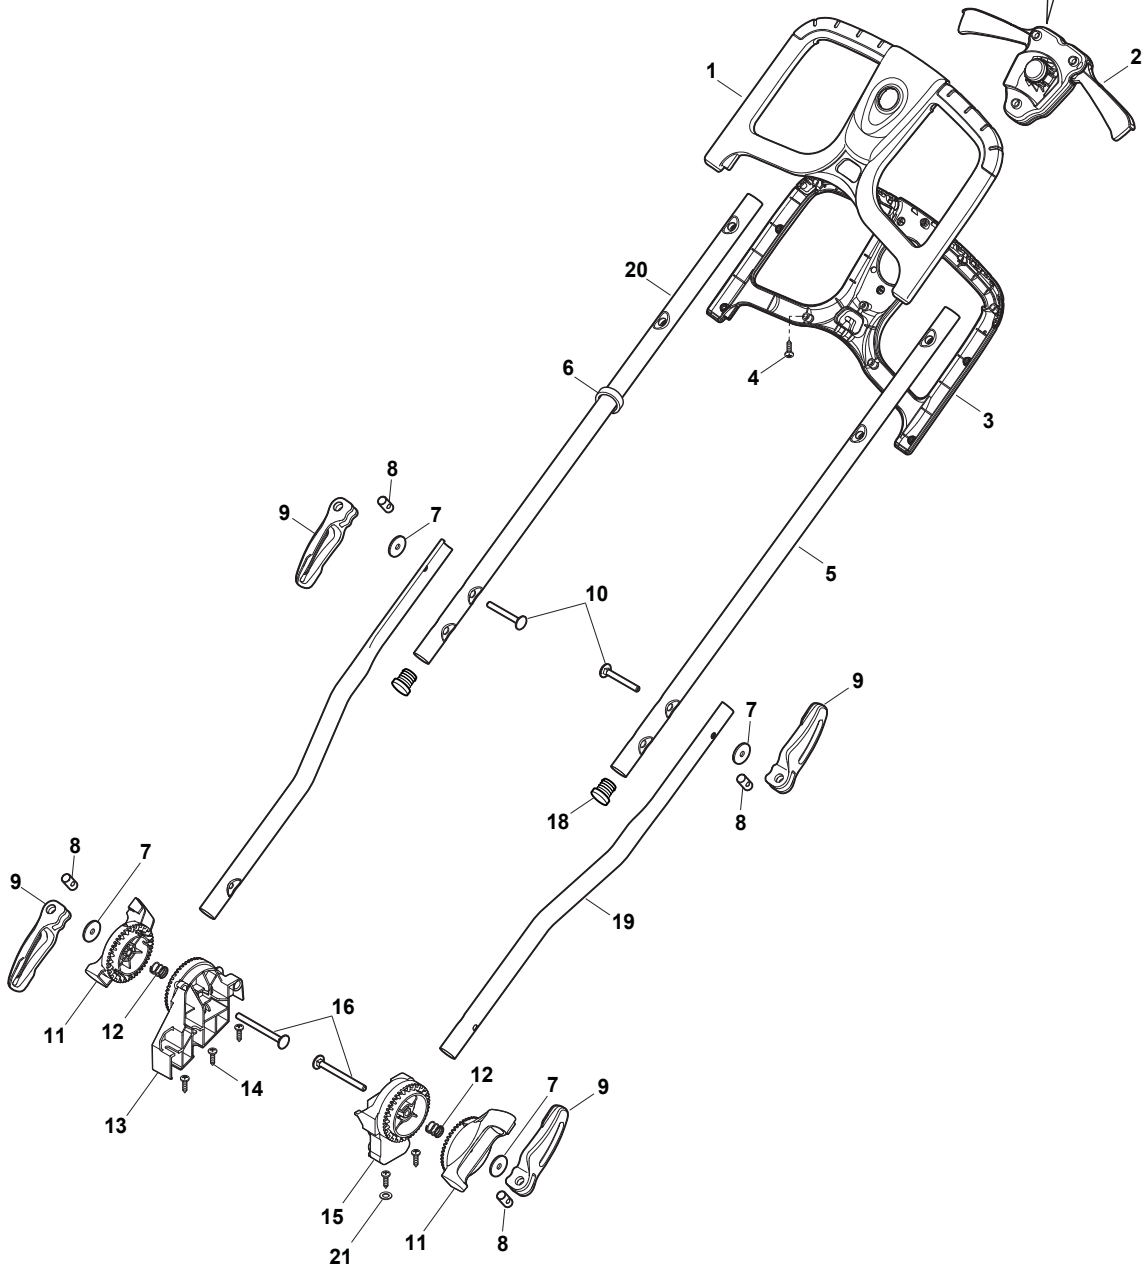

Utgåva Issue 3 - 2016		Reglage, övre Handle, Upper Part			
Pos. Fig.	Antal Q.ty	Art nr Part No	Benämning	Description	Anmärkning Notes
1	1	322291070/0	Handtagshalva, övre brytare	Upper Half Handgrip Switch	
2	1	381600521/1	Manöverdosa	Dead Hand Switch	
3	1	322291071/0	Handtagshalva, undre brytare	Lower Half Handgrip Switch	
4	11	112728713/0	Skruv	Screw	
5	1	381007514/1	Handtag	Handle Lower Part	Left + Right Part
6	1	122192000/1	Kabelhallare	Clamp	
7	4	112523050/0	Bricka	Washer	
8	4	122524352/0	Stift	Pin	
9	4	322319519/0	Handtag	Fixing Lever Handle	
10	2	122943016/0	Skruv	Screw	
11	2	322246102/0	Handtag Länk	Handle Joint	
12	2	122430210/0	Fjäder	Bearing	
13	2	322745055/0	Lock för Handtag gra, Höger Side	Right Joint	
14	5	112728714/0	Skruv	Screw	
15	1	322745056/0	Vänstergra Lock för Handtag	Left Joint	
16	2	122943017/0	Skruv	Screw	
18	2	118566112/0	Plugg	Polyethylene Push Road	
19	2	381007513/0	Handtag-Övre	Handle Lower Part	
20	1	381007514/1	Handtag	Handle Lower Part	Left + Right Part
21	1	112521320/0	Bricka	Washer