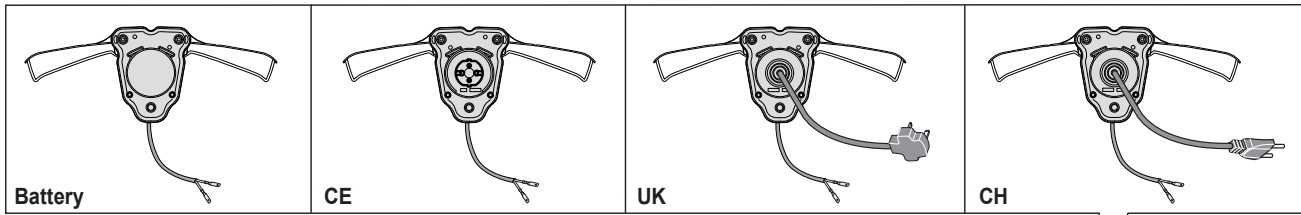

Utgåva Issue 3 - 2016		Reglage, övre Handle, Upper Part			
Pos. Fig.	Antal Q.ty	Art nr Part No	Benämning	Description	Anmärkning Notes
1	1	322291070/0	Handtagshalva, övre brytare	Upper Half Handgrip Switch	
2	1	381600521/1	Manöverdosa	Dead Hand Switch	
3	1	322291071/0	Handtagshalva, undre brytare	Lower Half Handgrip Switch	
4	11	112728713/0	Skruv	Screw	
5	1	381007514/1	Handtag	Handle Lower Part	Left + Right Part
6	1	122192000/1	Kabelhallare	Clamp	
7	4	112523050/0	Bricka	Washer	
8	4	122524352/0	Stift	Pin	
9	4	322319519/0	Handtag	Fixing Lever Handle	
10	2	122943016/0	Skruv	Screw	
11	2	322246102/0	Handtag Länk	Handle Joint	
12	2	122430210/0	Fjäder	Bearing	
13	2	322745055/0	Lock för Handtag gra, Höger Side	Right Joint	
14	5	112728714/0	Skruv	Screw	
15	1	322745056/0	Vänstergra Lock för Handtag	Left Joint	
16	2	122943017/0	Skruv	Screw	
18	2	118566112/0	Plugg	Polyethylene Push Road	
19	2	381007513/0	Handtag-Övre	Handle Lower Part	
20	1	381007514/1	Handtag	Handle Lower Part	Left + Right Part
21	1	112521320/0	Bricka	Washer