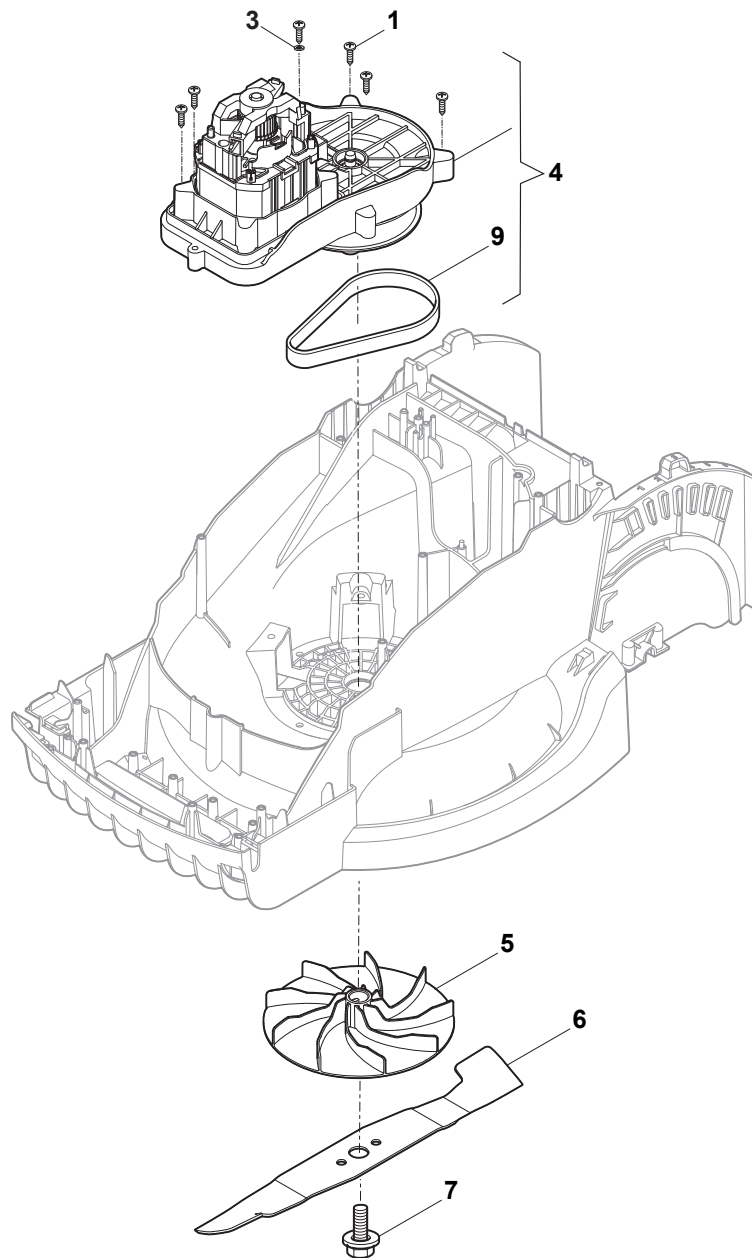

Utgåva Issue 3 - 2016		Elmotor/Kniv Electric Motor/Blade			
Pos. Fig.	Antal Q.ty	Art nr Part No	Benämning	Description	Anmärkning Notes
1	4	112728699/0	Skruv	Screw	
3	1	112523020/0	Bricka	Washer	
4	1	118563696/1	Elmotor 1600W	Electric Motor 1600W	
5	1	322465602/1	Knivfäste/Fläkt	Hub Fan	
6	1	181004154/0	Kniv	Blade	
7	1	381004352/1	Skruv	Screw	
9	1	118810092/0	Drivrem	Belt