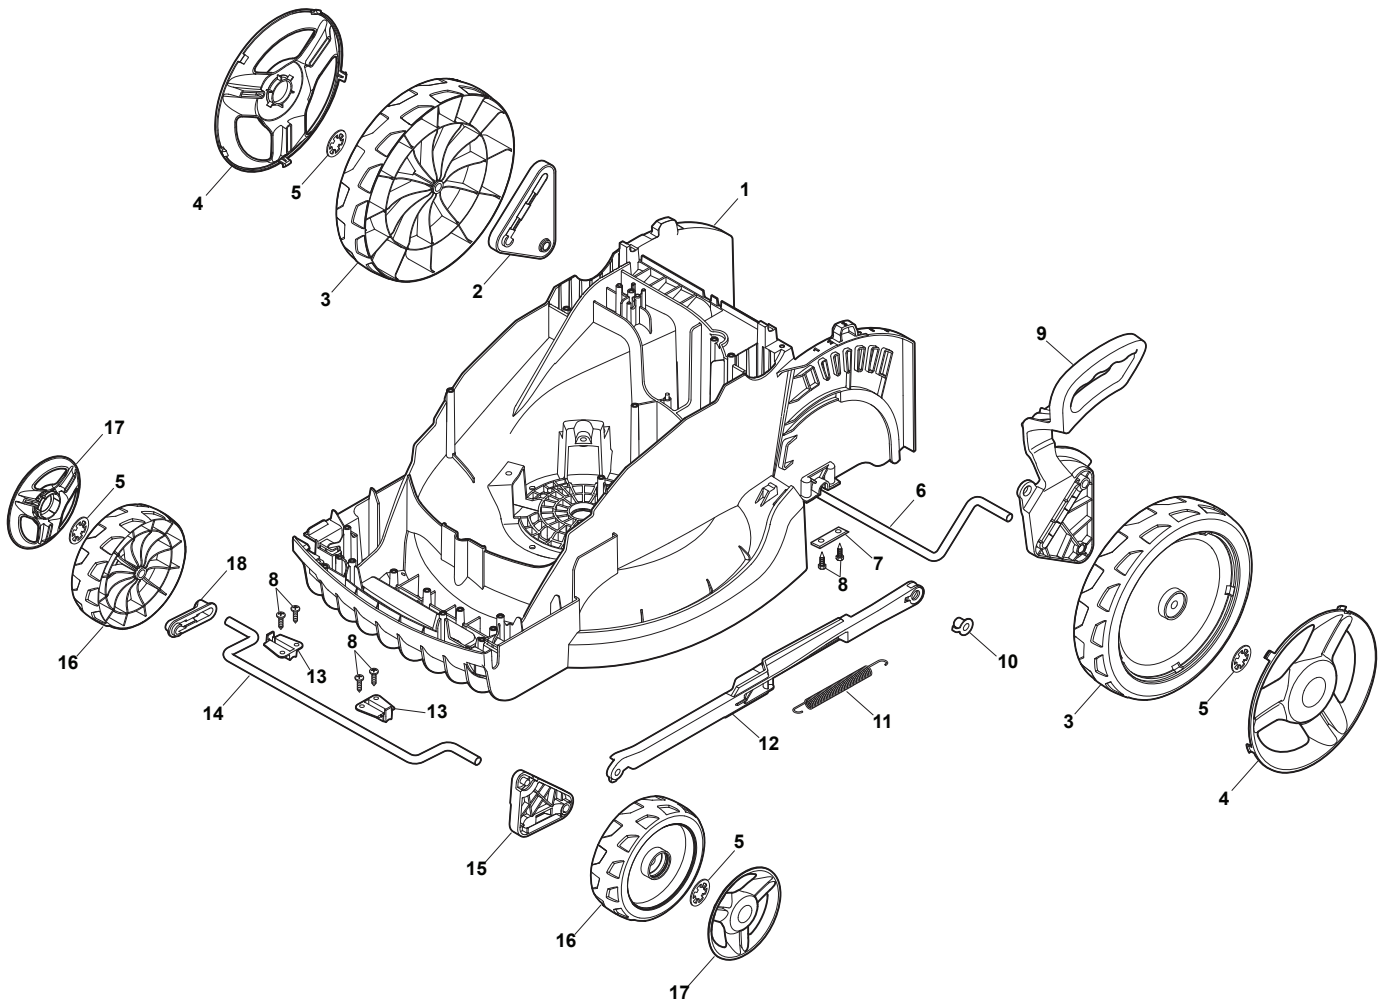

Reservdelskatalog Parts Catalogue

COMBI 40 E

294380068/S14 - Season 2016

- Use GLOBAL GARDEN PRODUCT Genuine Spare Parts specified in the parts list for repair and/or replacement.
 - The contents described in the parts list may change due to improvement.
 - The drawings of the spare parts are only indicative and might not represent the part in question exactly.
 - The indications "right" - "left" - "front" - "rear" refer to the position of the operator when using the machine.
- When placing orders of parts for repair and/or replacement, make sure that the illustrated parts list is the one applying to the machine's year of manufacture, as shown on the identification plate attached to the machine.

www.stiga.com

Utgåva Issue 3 - 2016		Kapa och höjdställning Deck And Height Adjusting			
Pos. Fig.	Antal Q.ty	Art nr Part No	Benämning	Description	Anmärkning Notes
1	1	322066783/0	Chassi gra	Deck STIGA Grey	
2	1	322785450/0	Hjulhallare	Support, Wheel	
3	2	322686105/0	Hjul	Wheel	
4	2	322110684/0	Navkapsel D250 Delta gra 9022	Hub Cap Grey	
5	4	112604903/0	Bricka	Washer	
6	1	122033425/0	Hjulaxel-bakre	Rear Wheel Axle	
7	2	322545142/0	Plat	Plate	
8	8	112728714/0	Skruv	Screw	
9	1	322785414/1	Höjdställningsspak	Lever, Height Adjustment	
10	1	322524354/0	Stift	Pin	
11	1	122446195/0	Fjäder	Spring	
12	1	322869690/0	Höjdställningsstag	Rod, Height Adjustment	
13	2	322785415/0	Plat	Plate	
14	1	122033424/0	Hjulaxel-bakre	Rear Wheel Axle	
15	1	322785438/0	Hjulhallare	Support, Wheel	
16	2	322686104/0	Hjul	Wheel	
17	2	322110683/0	Navkapsel D150 Delta gra 9022	Hub Cap Grey	
18	1	322785449/0	Hjulhallare	Support, Wheel	