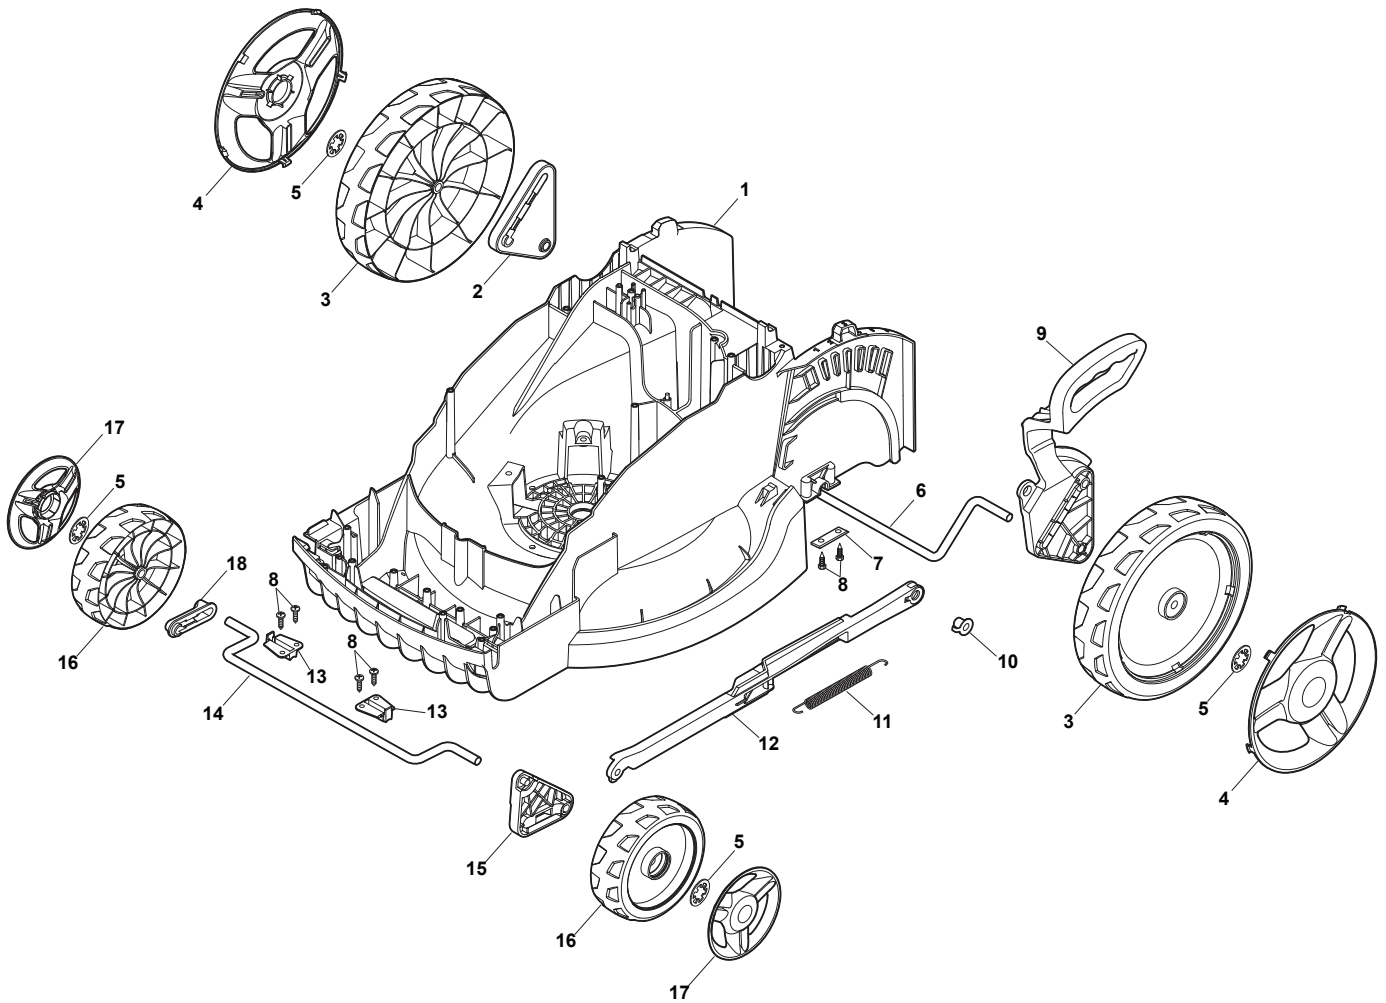

Reservdelskatalog Parts Catalogue

COMBI 44 E

294420068/S14 - Season 2015

- Use GLOBAL GARDEN PRODUCT Genuine Spare Parts specified in the parts list for repair and/or replacement.
 - The contents described in the parts list may change due to improvement.
 - The drawings of the spare parts are only indicative and might not represent the part in question exactly.
 - The indications "right" - "left" - "front" - "rear" refer to the position of the operator when using the machine.
- When placing orders of parts for repair and/or replacement, make sure that the illustrated parts list is the one applying to the machine's year of manufacture, as shown on the identification plate attached to the machine.

www.stiga.com

Utgåva Issue 3 - 2015		Kapa och höjdställning Deck And Height Adjusting			
Pos. Fig.	Antal Quantity	Art nr Part No	Benämning	Description	Anmärkning Notes
1	1	322066784/0	Chassi gra	Deck STIGA Grey	
2	1	322785450/0	Hjulhallare	Support, Wheel	
12	1	322869690/0	Höjjusteringsstag	Rod, Height Adjustment	
15	1	322785438/0	Hjulhallare	Support, Wheel	
18	1	322785449/0	Hjulhallare	Support, Wheel	
3	2	322686105/0	Hjul	Wheel	
4	2	322110684/0	Navkapsel-gra	Hub Cap Grey	
5	4	112604903/0	Bricka	Washer	
6	1	122033427/0	Hjulaxel-bakre	Rear Wheel Axle	
7	2	322545142/0	Plat	Plate	
8	8	112728714/0	Skruv	Screw	
9	1	322785414/1	Höjdställningsspak	Lever, Height Adjustment	
10	1	322524354/0	Stift	Pin	
11	1	122446195/0	Fjäder	Spring	
13	2	322785415/0	Plat	Plate	
14	1	122033426/0	Hjulaxel-bakre	Rear Wheel Axle	
16	2	322686104/0	Hjul	Wheel	
17	2	322110683/0	Navkapsel-Gra	Hub Cap Grey	