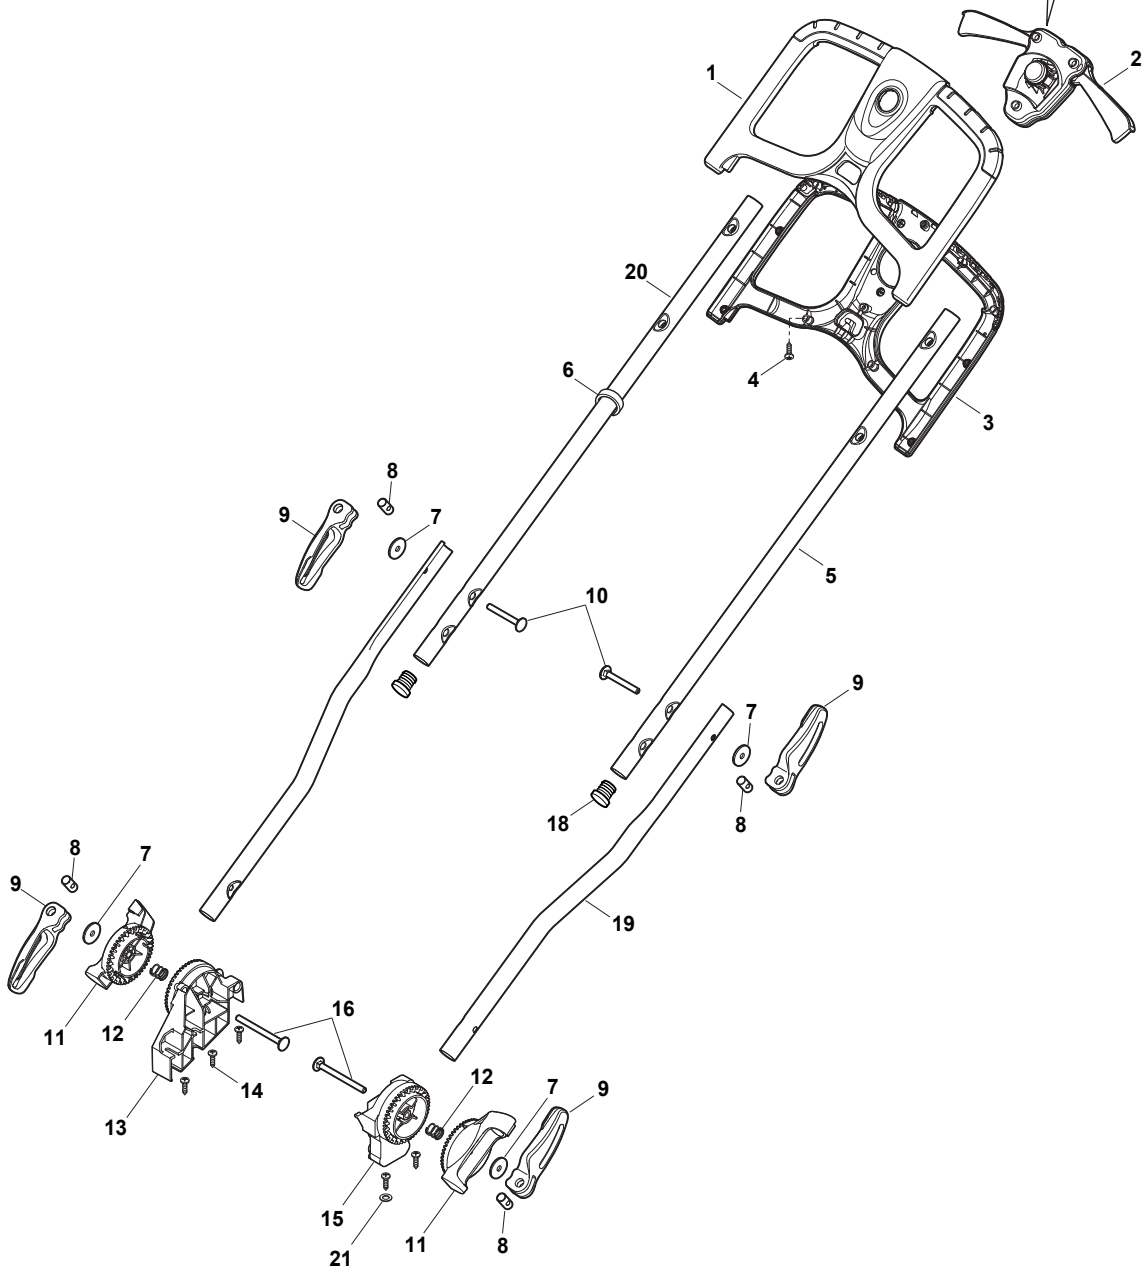

Utgåva Issue 3 - 2015		Reglage, övre Handle, Upper Part			
Pos. Fig.	Antal Quantity	Art nr Part No	Benämning	Description	Anmärkning Notes
11	2	322246102/0	Handtag Länk	Handle Joint	
13	2	322745055/0	Lock för Handtag gra, Höger Side	Right Joint	
15	1	322745056/0	Vänstergra Lock för Handtag	Left Joint	
1	1	322291070/0	Handtagshalva, övre brytare	Upper Half Handgrip Switch	
2	1	381600521/1	Manöverdosa	Dead Hand Switch	CE Plugg
3	1	322291071/0	Handtagshalva, undre brytare	Lower Half Handgrip Switch	
4	11	112728713/0	Skruv	Screw	
5	1	381007515/0	Handtag	Handle Lower Part	
6	1	122192000/1	Kabelhallare	Clamp	
7	4	112523050/0	Bricka	Washer	
8	4	122524352/0	Stift	Pin	
9	4	322319519/0	Handtag	Fixing Lever Handle	Yellow
10	2	122943016/0	Skruv	Screw	
12	2	122430210/0	Fjäder	Bearing	
14	5	112728714/0	Skruv	Screw	
16	2	122943017/0	Skruv	Screw	
18	2	118566112/0	Plugg	Push Road	
19	2	381007513/0	Handtag-Övre	Handle Lower Part	
20	1	381007514/0	Handtag Rh överdel	Right Handle, Lower Part	
21	1	112521320/0	Bricka	Washer