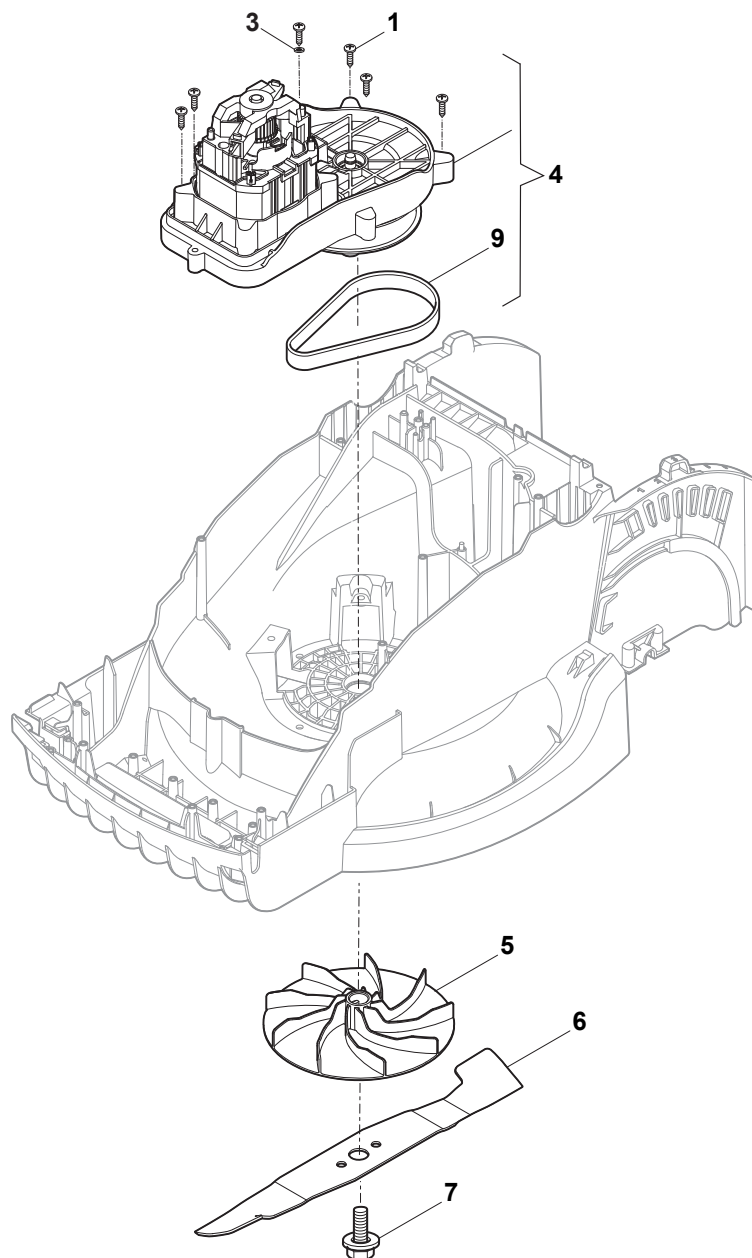

Utgåva Issue 3 - 2015		Elmotor/Kniv Electric Motor/Blade			
Pos. Fig.	Antal Quantity	Art nr Part No	Benämning	Description	Anmärkning Notes
1	4	112728699/0	Skruv	Screw	
3	1	112523020/0	Bricka	Washer	
4	1	118563697/1	Elmotor 1800W	Electric Motor 1800W	
5	1	322465644/1	Nav	Hub	
6	1	181004155/0	Kniv	Blade	
7	1	381004352/1	Skruv	Screw	
9	1	118810092/0	Drivrem	Belt