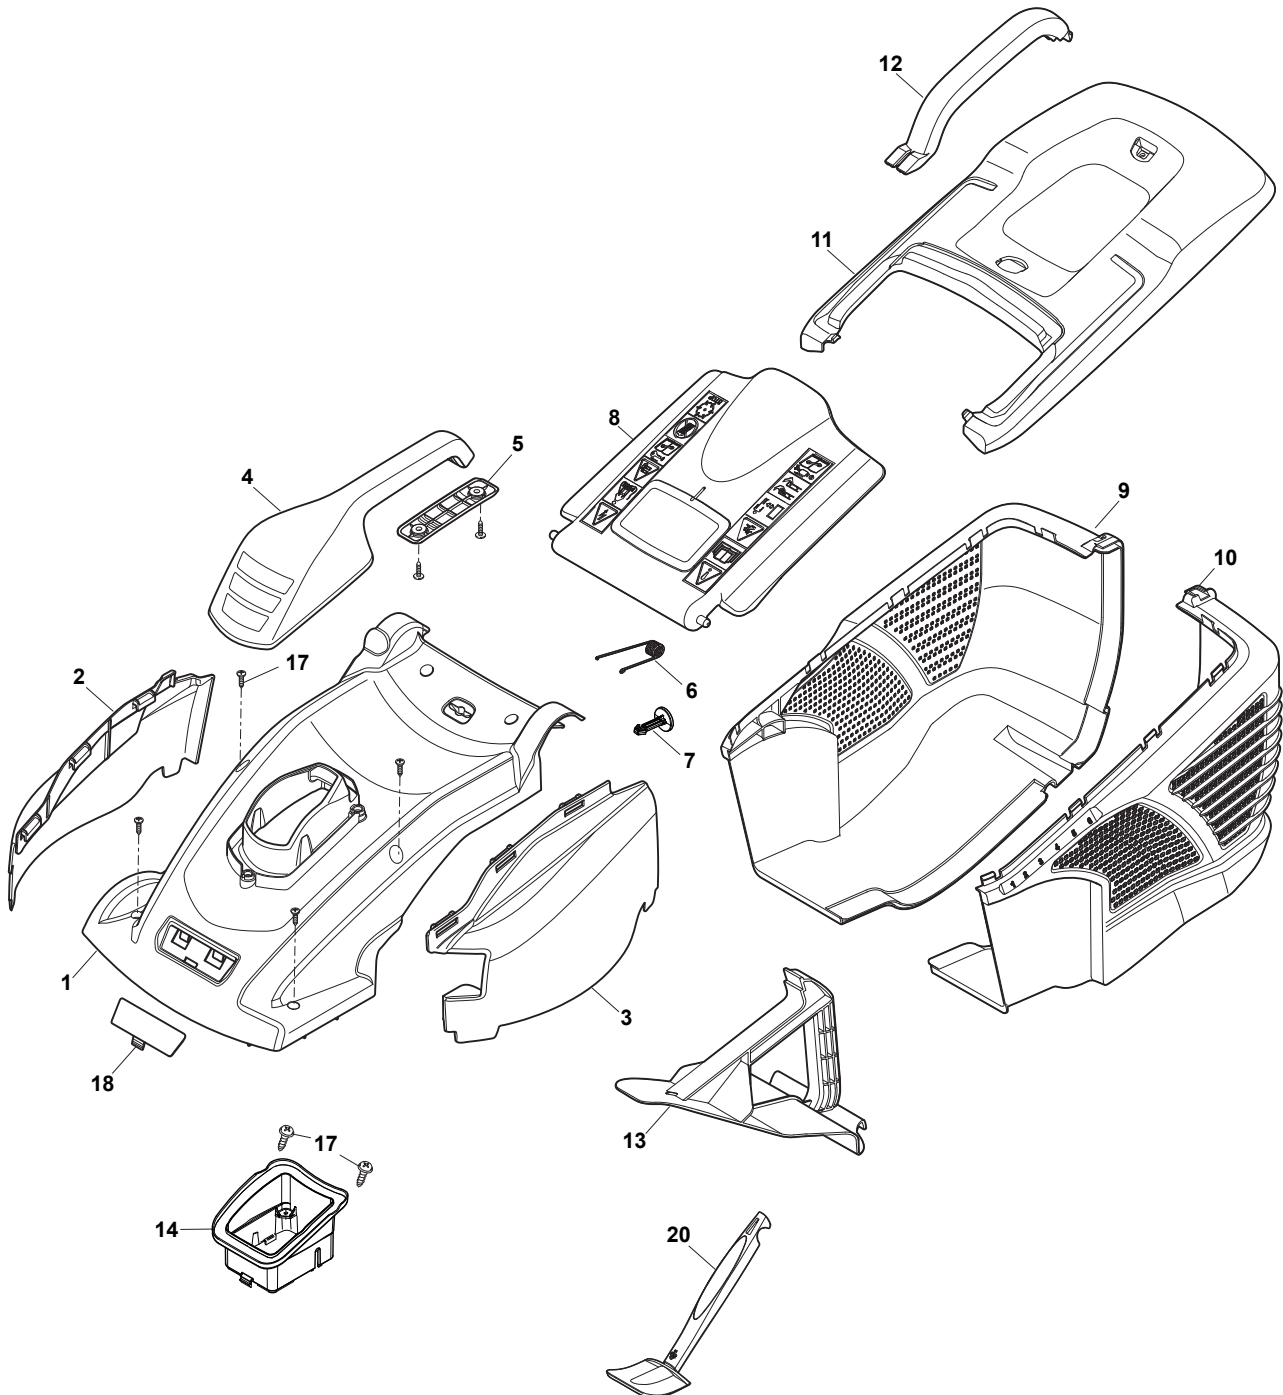

Reservdelskatalog Parts Catalogue

COMBI 44 E

294420068/S14 - Season 2015

- Use GLOBAL GARDEN PRODUCT Genuine Spare Parts specified in the parts list for repair and/or replacement.
 - The contents described in the parts list may change due to improvement.
 - The drawings of the spare parts are only indicative and might not represent the part in question exactly.
 - The indications "right" - "left" - "front" - "rear" refer to the position of the operator when using the machine.
- When placing orders of parts for repair and/or replacement, make sure that the illustrated parts list is the one applying to the machine's year of manufacture, as shown on the identification plate attached to the machine.

www.stiga.com

Utgåva Issue 3 - 2015		Kapa och höjdställning Deck And Height Adjusting			
Pos. Fig.	Antal Quantity	Art nr Part No	Benämning	Description	Anmärkning Notes
1	1	322066784/0	Chassi gra	Deck STIGA Grey	
2	1	322785450/0	Hjulhallare	Support, Wheel	
12	1	322869690/0	Höjjusteringsstag	Rod, Height Adjustment	
15	1	322785438/0	Hjulhallare	Support, Wheel	
18	1	322785449/0	Hjulhallare	Support, Wheel	
3	2	322686105/0	Hjul	Wheel	
4	2	322110684/0	Navkapsel-gra	Hub Cap Grey	
5	4	112604903/0	Bricka	Washer	
6	1	122033427/0	Hjulaxel-bakre	Rear Wheel Axle	
7	2	322545142/0	Plat	Plate	
8	8	112728714/0	Skruv	Screw	
9	1	322785414/1	Höjdställningsspak	Lever, Height Adjustment	
10	1	322524354/0	Stift	Pin	
11	1	122446195/0	Fjäder	Spring	
13	2	322785415/0	Plat	Plate	
14	1	122033426/0	Hjulaxel-bakre	Rear Wheel Axle	
16	2	322686104/0	Hjul	Wheel	
17	2	322110683/0	Navkapsel-Gra	Hub Cap Grey	