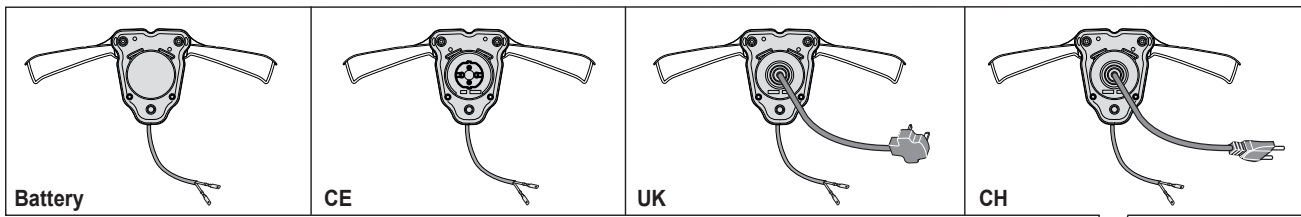

Utgåva Issue 3 - 2015		Reglage, övre Handle, Upper Part			
Pos. Fig.	Antal Quantity	Art nr Part No	Benämning	Description	Anmärkning Notes
11	2	322246102/0	Handtag Länk	Handle Joint	
13	2	322745055/0	Lock för Handtag gra, Höger Side	Right Joint	
15	1	322745056/0	Vänstergra Lock för Handtag	Left Joint	
1	1	322291070/0	Handtagshalva, övre brytare	Upper Half Handgrip Switch	
2	1	381600521/1	Manöverdosa	Dead Hand Switch	CE Plugg
3	1	322291071/0	Handtagshalva, undre brytare	Lower Half Handgrip Switch	
4	11	112728713/0	Skruv	Screw	
5	1	381007515/0	Handtag	Handle Lower Part	
6	1	122192000/1	Kabelhallare	Clamp	
7	4	112523050/0	Bricka	Washer	
8	4	122524352/0	Stift	Pin	
9	4	322319519/0	Handtag	Fixing Lever Handle	Yellow
10	2	122943016/0	Skruv	Screw	
12	2	122430210/0	Fjäder	Bearing	
14	5	112728714/0	Skruv	Screw	
16	2	122943017/0	Skruv	Screw	
18	2	118566112/0	Plugg	Push Road	
19	2	381007513/0	Handtag-Övre	Handle Lower Part	
20	1	381007514/0	Handtag Rh överdel	Right Handle, Lower Part	
21	1	112521320/0	Bricka	Washer