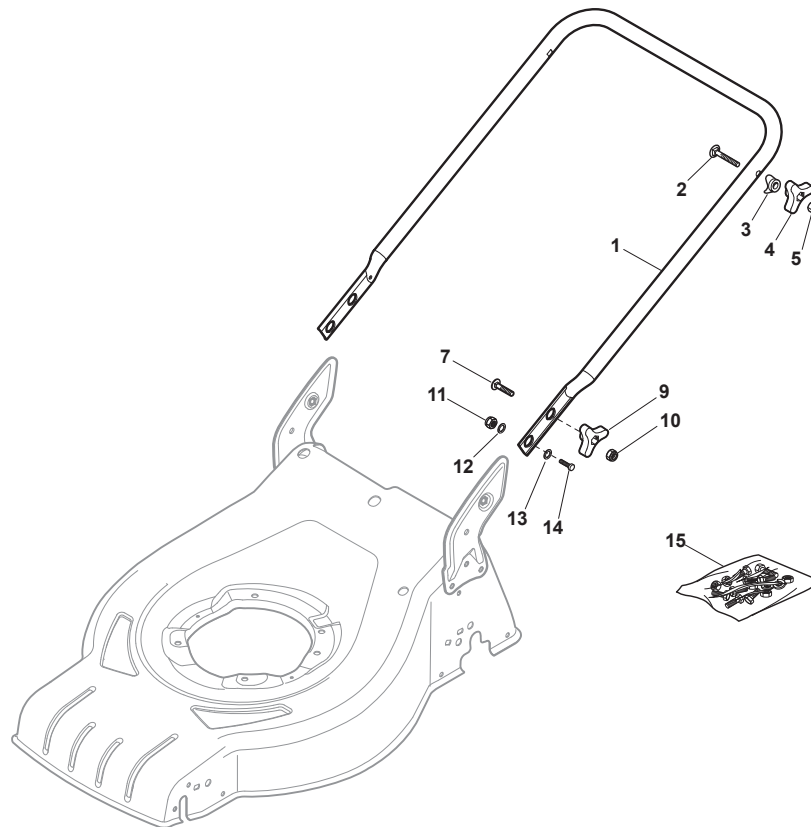

STIGA

Reservdelskatalog Parts Catalogue

COMBI 48 B

295485028/S14 - Season 2015

- Use GLOBAL GARDEN PRODUCT Genuine Spare Parts specified in the parts list for repair and/or replacement.
 - The contents described in the parts list may change due to improvement.
 - The drawings of the spare parts are only indicative and might not represent the part in question exactly.
 - The indications "right" - "left" - "front" - "rear" refer to the position of the operator when using the machine.
- When placing orders of parts for repair and/or replacement, make sure that the illustrated parts list is the one applying to the machine's year of manufacture, as shown on the identification plate attached to the machine.

Utgåva Issue 3 - 2015		Höjdinställning Height Adjusting			
Pos. Fig.	Antal Quantity	Art nr Part No	Benämning	Description	Anmärkning Notes
1	1	381302821/0	Hjulaxel-fram	Front Wheel Axle	
2	2	322545142/0	Plat	Plate	
3	4	112728698/0	Skruv	Screw	
4	2	112521350/0	Bricka	Washer	
5	2	112155000/0	Mutter	Nut	
6	2	112436051/0	Plat	Plate	
7	1	322869673/0	Höjdjusteringsstag	Rod, Height Adjustment	
8	2	122519820/0	Stift	Pin	
9	1	122446193/0	Fjäder	Spring	
11	4	112728698/0	Skruv	Screw	
12	2	322545152/0	Plat	Plate	
13	1	381302815/0	Hjulaxel-bakre	Rear Wheel Axle	
14	1	122534131/0	Stift	Pin	
15	1	381003357/0	Hjuls BakreAdj. Spak	Wheels Rear Adj. Lever	
16	1	122446192/0	Fjäder	Spring	
17	1	112154510/0	Mutter	Nut	
21	2	112521350/0	Bricka	Washer	
22	2	112155000/0	Mutter	Nut	