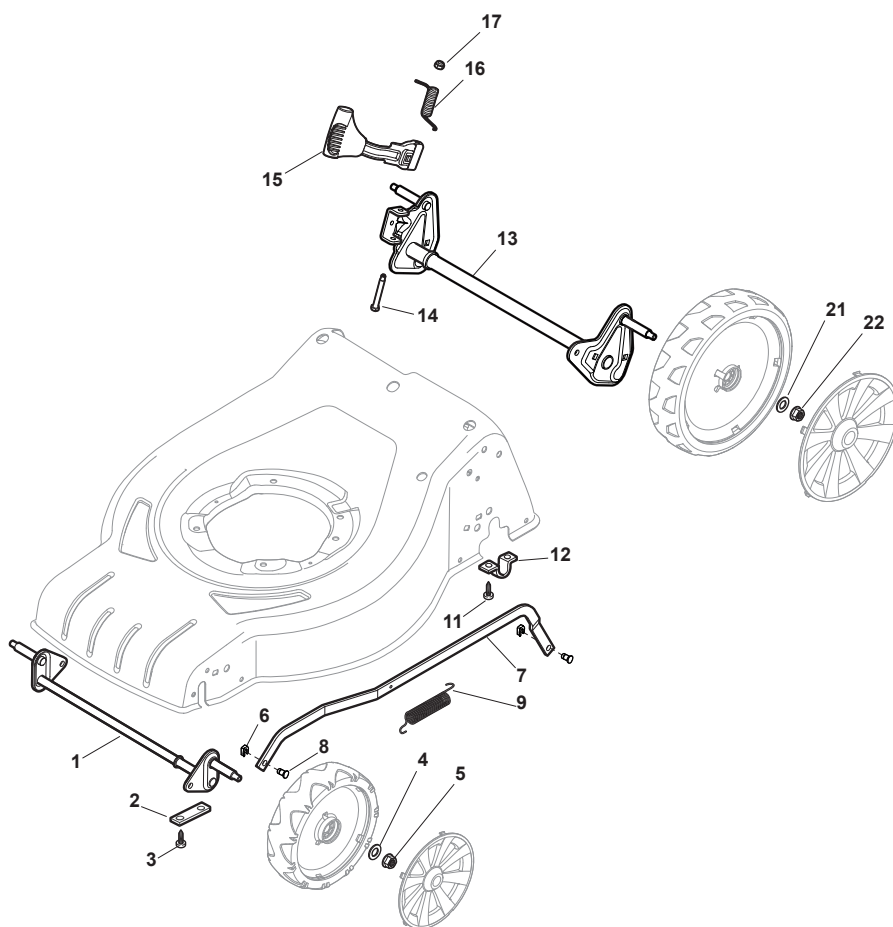

STIGA

Reservdelskatalog Parts Catalogue

COMBI 48 B

295485028/S14 - Season 2015

- Use GLOBAL GARDEN PRODUCT Genuine Spare Parts specified in the parts list for repair and/or replacement.
 - The contents described in the parts list may change due to improvement.
 - The drawings of the spare parts are only indicative and might not represent the part in question exactly.
 - The indications "right" - "left" - "front" - "rear" refer to the position of the operator when using the machine.
- When placing orders of parts for repair and/or replacement, make sure that the illustrated parts list is the one applying to the machine's year of manufacture, as shown on the identification plate attached to the machine.

Utgåva Issue 3 - 2015		Höjdinställning Height Adjusting			
Pos. Fig.	Antal Quantity	Art nr Part No	Benämning	Description	Anmärkning Notes
1	1	381302821/0	Hjulaxel-fram	Front Wheel Axle	
2	2	322545142/0	Plat	Plate	
3	4	112728698/0	Skruv	Screw	
4	2	112521350/0	Bricka	Washer	
5	2	112155000/0	Mutter	Nut	
6	2	112436051/0	Plat	Plate	
7	1	322869673/0	Höjdjusteringsstag	Rod, Height Adjustment	
8	2	122519820/0	Stift	Pin	
9	1	122446193/0	Fjäder	Spring	
11	4	112728698/0	Skruv	Screw	
12	2	322545152/0	Plat	Plate	
13	1	381302815/0	Hjulaxel-bakre	Rear Wheel Axle	
14	1	122534131/0	Stift	Pin	
15	1	381003357/0	Hjuls BakreAdj. Spak	Wheels Rear Adj. Lever	
16	1	122446192/0	Fjäder	Spring	
17	1	112154510/0	Mutter	Nut	
21	2	112521350/0	Bricka	Washer	
22	2	112155000/0	Mutter	Nut	