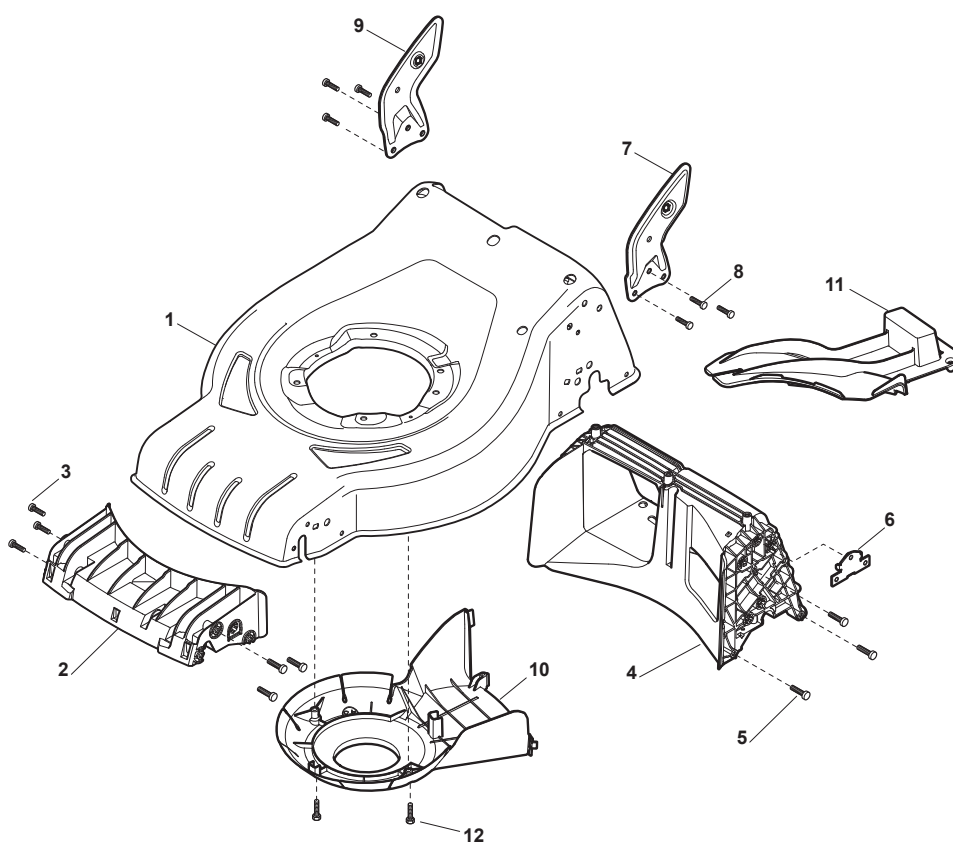

Utgåva Issue 3 - 2015		Kapa Deck			
Pos. Fig.	Antal Quantity	Art nr Part No	Benämning	Description	Anmärkning Notes
1	1	381004729/0	Chassi-gra	Grey Deck	
2	1	322108301/1	Plastfront Transportör	Front Conveyor Assy	
3	6	112728699/0	Skruv	Screw	
4	1	322108302/0	Bakre skyddLuftledare	Rear Conveyor Assy	
5	6	112728699/0	Skruv	Screw	
6	2	322545213/0	Plat	Plate	
7	1	381005139/0	Fäste-vä	Left Bracket	
8	6	112727801/0	Skruv	Screw	
9	1	381005137/0	Fäste-hö	Right Bracket	
10	1	322060242/0	Remskydd	Belt Protection	
11	1	322140239/0	Mulcherinsats	Mulching Deflector	
12	2	112728530/0	Skruv	Screw