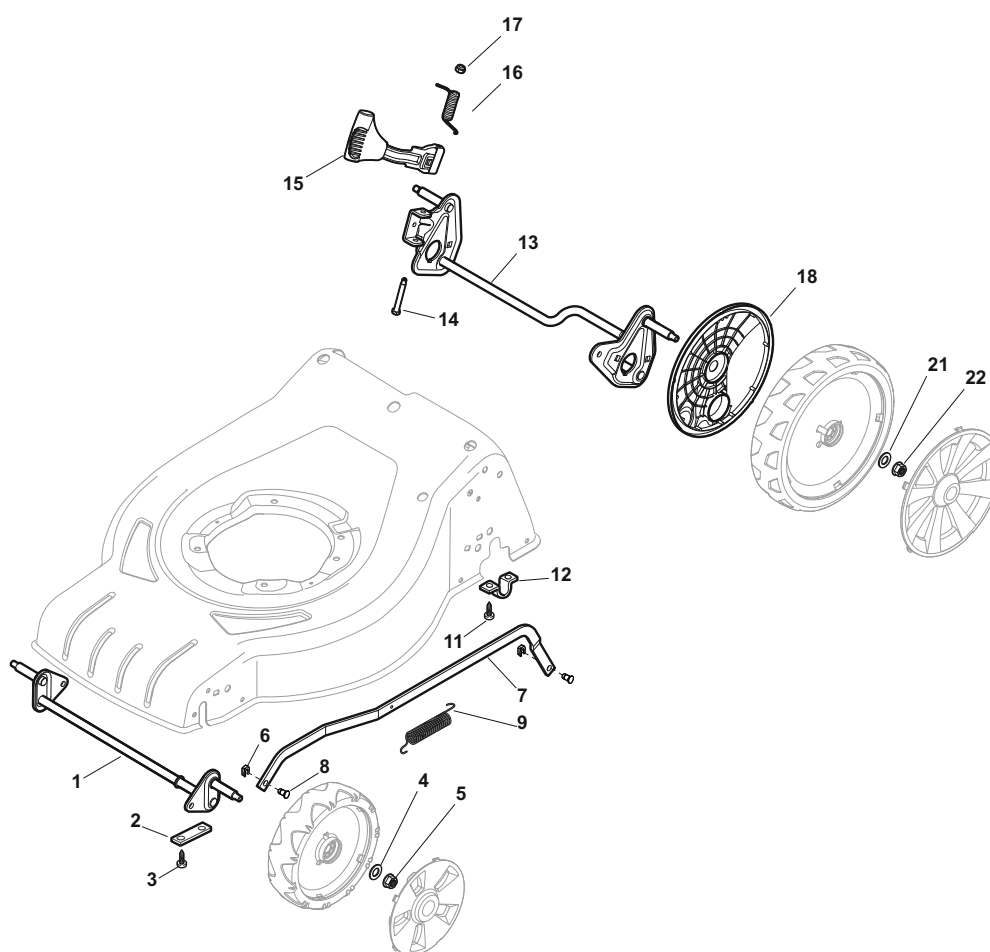

# ***COMBI 48 ES***

***295487078/S14 - Season 2015***

- Use GLOBAL GARDEN PRODUCT Genuine Spare Parts specified in the parts list for repair and/or replacement.
  - The contents described in the parts list may change due to improvement.
  - The drawings of the spare parts are only indicative and might not represent the part in question exactly.
  - The indications "right" - "left" - "front" - "rear" refer to the position of the operator when using the machine.
- When placing orders of parts for repair and/or replacement, make sure that the illustrated parts list is the one applying to the machine's year of manufacture, as shown on the identification plate attached to the machine.

Utgåva Issue 3 - 2015		Höjdställning Height Adjusting			
Pos. Fig.	Antal Quantity	Art nr Part No	Benämning	Description	Anmärkning Notes
1	1	381302821/0	Hjulaxel-fram	Front Wheel Axle	
2	2	322545142/0	Plat	Plate	
3	4	112728698/0	Skruv	Screw	
4	2	112521350/0	Bricka	Washer	
5	2	112155000/0	Mutter	Nut	
6	2	112436051/0	Plat	Plate	
7	1	322869673/0	Höjjusteringsstag	Rod, Height Adjustment	
8	2	122519820/0	Stift	Pin	
9	1	122446193/0	Fjäder	Spring	
11	4	112728698/0	Skruv	Screw	
12	2	322545152/0	Plat	Plate	
13	1	381302817/0	Hjulaxel-bakre	Rear Wheel Axle	
14	1	122534131/0	Stift	Pin	
15	1	381003357/0	Hjuls BakreAdj. Spak	Wheels Rear Adj. Lever	
16	1	122446192/0	Fjäder	Spring	
17	1	112154510/0	Mutter	Nut	
18	2	322600205/0	Hjulskydd	Internal Wheel Protection	
21	2	112521350/0	Bricka	Washer	
22	2	112155000/0	Mutter	Nut	