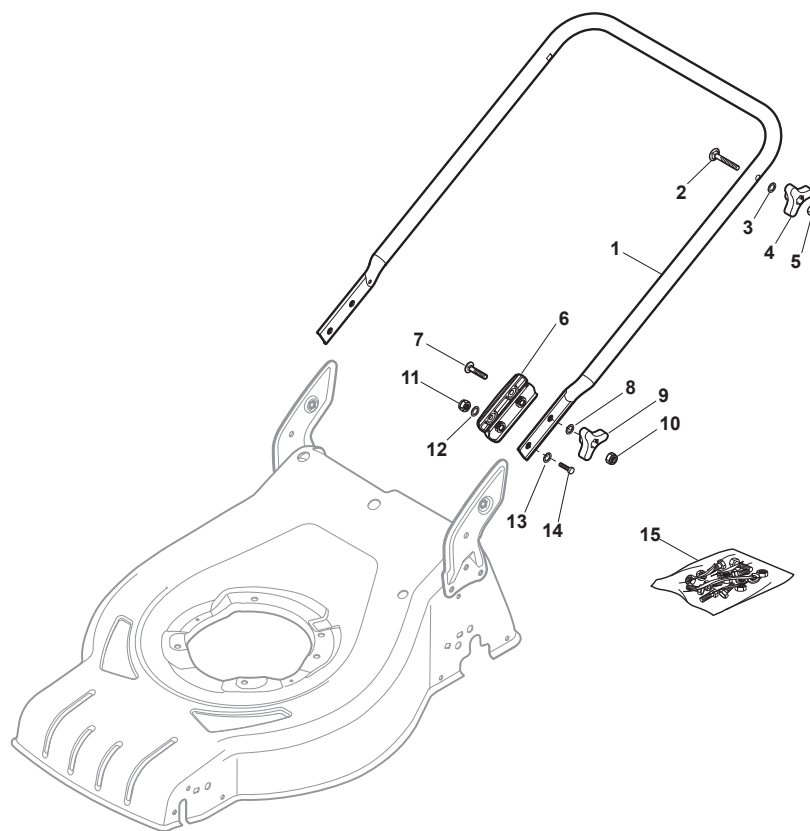

# ***COMBI 48 ES***

***295487078/S14 - Season 2015***

- Use GLOBAL GARDEN PRODUCT Genuine Spare Parts specified in the parts list for repair and/or replacement.
  - The contents described in the parts list may change due to improvement.
  - The drawings of the spare parts are only indicative and might not represent the part in question exactly.
  - The indications "right" - "left" - "front" - "rear" refer to the position of the operator when using the machine.
- When placing orders of parts for repair and/or replacement, make sure that the illustrated parts list is the one applying to the machine's year of manufacture, as shown on the identification plate attached to the machine.

Utgåva Issue 3 - 2015		Höjdställning Height Adjusting			
Pos. Fig.	Antal Quantity	Art nr Part No	Benämning	Description	Anmärkning Notes
1	1	381302821/0	Hjulaxel-fram	Front Wheel Axle	
2	2	322545142/0	Plat	Plate	
3	4	112728698/0	Skruv	Screw	
4	2	112521350/0	Bricka	Washer	
5	2	112155000/0	Mutter	Nut	
6	2	112436051/0	Plat	Plate	
7	1	322869673/0	Höjjusteringsstag	Rod, Height Adjustment	
8	2	122519820/0	Stift	Pin	
9	1	122446193/0	Fjäder	Spring	
11	4	112728698/0	Skruv	Screw	
12	2	322545152/0	Plat	Plate	
13	1	381302817/0	Hjulaxel-bakre	Rear Wheel Axle	
14	1	122534131/0	Stift	Pin	
15	1	381003357/0	Hjuls BakreAdj. Spak	Wheels Rear Adj. Lever	
16	1	122446192/0	Fjäder	Spring	
17	1	112154510/0	Mutter	Nut	
18	2	322600205/0	Hjulskydd	Internal Wheel Protection	
21	2	112521350/0	Bricka	Washer	
22	2	112155000/0	Mutter	Nut	