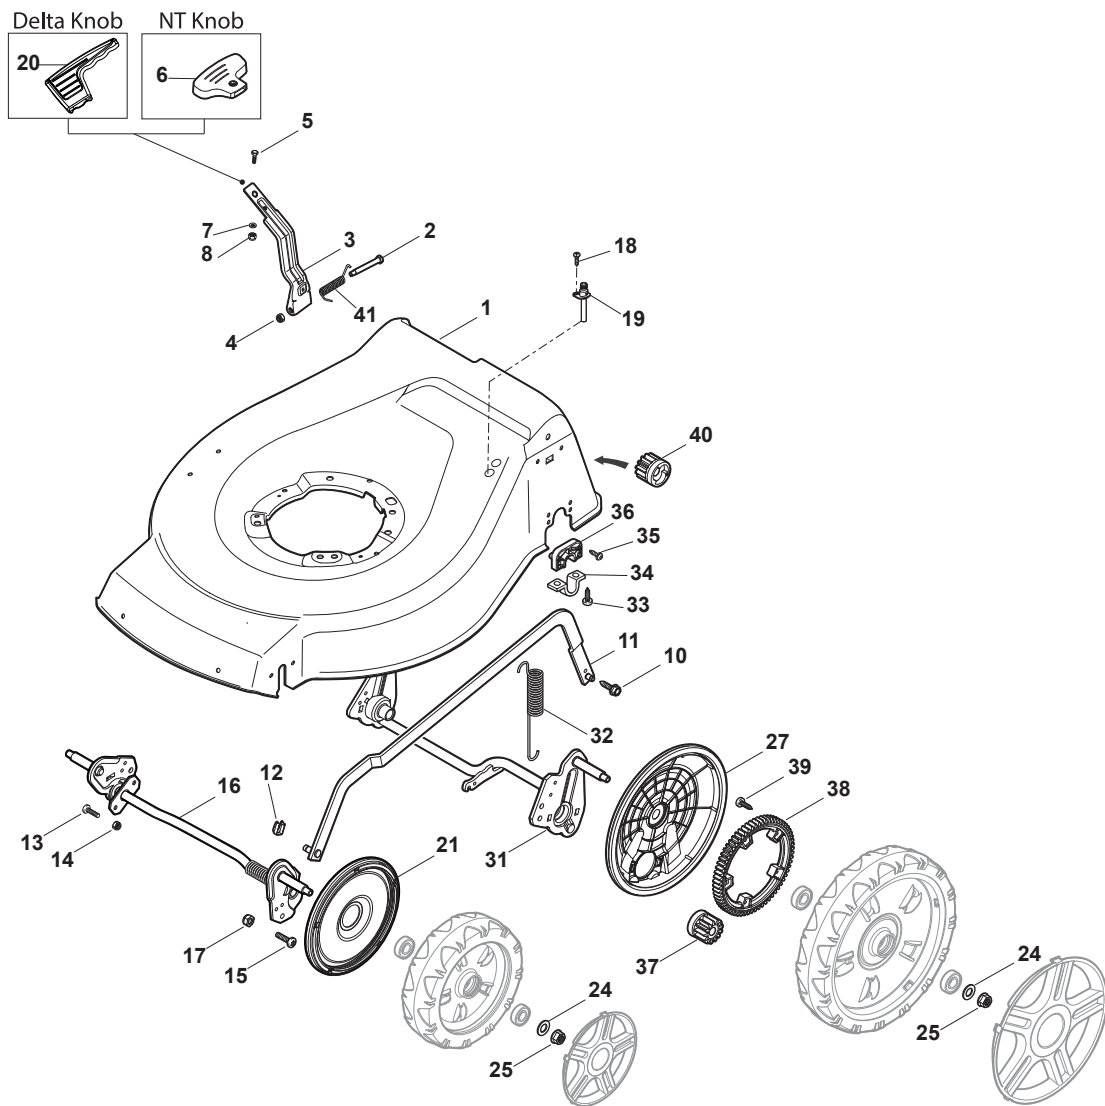

Utgåva Issue 3 - 2015		Kapa och höjdställning		Deck And Height Adjusting	
Pos. Fig.	Antal Quantity	Art nr Part No	Benämning	Description	Anmärkning Notes
20	1	322394522/0	Knopp.Kontroll.Spak Svart.	Knob	Delta Knob
1	1	381004731/0	Chassi-gra	Grey Deck	
2	1	122534131/0	Stift	Pin	
3	1	381003398/0	Höjdställningsspak	Lever, Height Adjustment	
4	1	112154510/0	Mutter	Nut	
5	1	112788512/0	Skruv	Screw	
6	1	322394503/0	Knopp.Kontroll.Spak Svart.	Knob	NT Knob
7	1	112521310/0	Bricka	Washer	
8	1	112150000/0	Mutter	Nut	
10	1	122943013/0	Skruv	Screw	
11	1	381002030/0	Höjdställningsstag	Rod, Height Adjustment	
12	1	112436051/0	Plat	Plate	
13	3	112727803/0	Skruv	Screw	
14	3	112154510/0	Mutter	Nut	
15	1	112727801/0	Skruv	Screw	
16	1	381002883/1	Hjulaxel-fram	Front Wheel Axle	
17	1	112154510/0	Mutter	Nut	
18	1	112728450/0	Skruv	Screw	
19	1	322034002/0	Tvättanslutning Nt (Svart)	Washing Connection	
21	2	322600145/0	Hjulskydd	Protection, Wheel	
24	4	112521350/0	Bricka	Washer	
25	4	112155000/0	Mutter	Nut	
27	2	322600208/0	Hjulskydd	Protection, Wheel	
31	1	381302835/1	Hjulaxel-bakre	Axle, Rear Wheels	
32	1	122450460/0	Fjäder	Spring	
33	4	112728697/0	Skruv	Screw	
34	2	322545152/0	Plat	Plate	
35	4	112728697/0	Skruv	Screw	
36	2	322785304/1	Fäste	Support	
37	1	122570134/0	Drev	Left Pinion	
38	2	322120115/0	Drev	Wheels Crown	
39	6	112728706/0	Skruv	Screw	
40	1	122570133/0	Drev	Right Pinion	
41	1	122446192/0	Fjäder	Spring