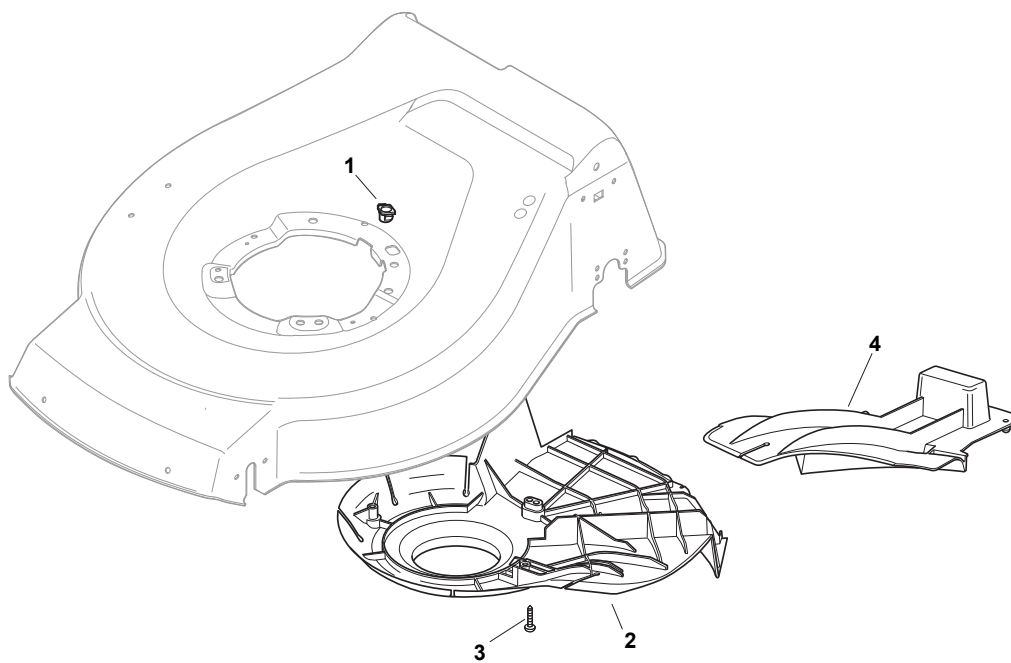

Utgåva Issue 3 - 2015		Remskydd Protection, Belt			
Pos. Fig.	Antal Quantity	Art nr Part No	Benämning	Description	Anmärkning Notes
1	1	322291150/0	Gummihylsa	Rubber Insert	
2	1	322060198/1	Remskydd	Belt Protection	
3	3	112728530/0	Skruv	Screw	
4	1	322140223/0	Mulchplugg	Deflector