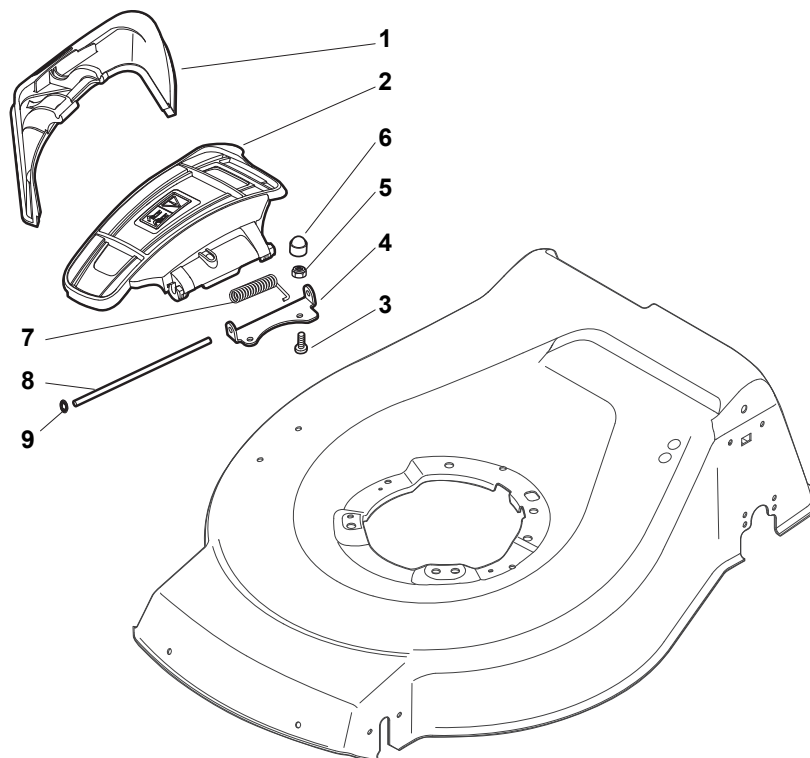

Utgåva Issue 3 - 2016		Utkastskydd Ejection-Guard			
Pos. Fig.	Antal Q.ty	Art nr Part No	Benämning	Description	Anmärkning Notes
8	1	122517869/1	Stift	Pin	
1	1	322108295/1	Utkastskydd	Side Ejection Conveyor	
2	1	322600313/0	Utkastskydd	Ejection Guard	
3	2	112727803/0	Skruv	Screw	
4	1	322806639/0	Fäste	Fulcrum Pin	
5	2	112154510/0	Mutter	Nut	
6	2	118203853/0	Lock	Cap	
7	1	122450456/0	Fjäder	Spring	
9	2	112604896/0	Starlock P6493 6	Crown Fastener