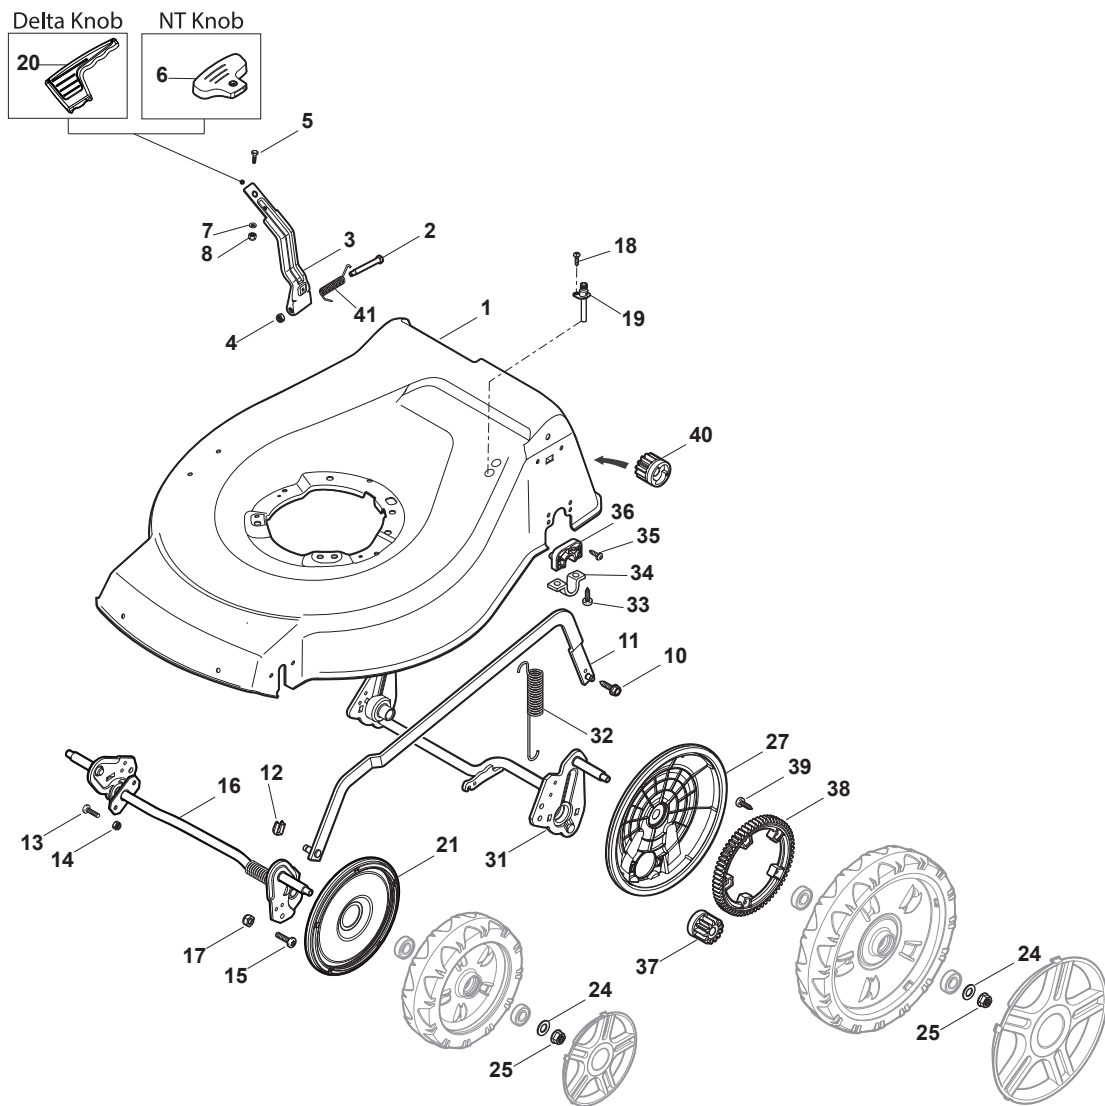

Utgåva Issue 3 - 2016		Kapa och höjdställning		Deck And Height Adjusting	
Pos. Fig.	Antal Q.ty	Art nr Part No	Benämning	Description	Anmärkning Notes
1	1	381004731/0	Chassi-gra	Grey Deck	
2	1	122534131/0	Stift	Pin	
3	1	381003398/0	Höjdställningsspak	Lever, Height Adjustment	
4	1	112154510/0	Mutter	Nut	
5	1	112788512/0	Skruv	Screw	
6	1	322394503/0	Knopp.Kontroll.Spak Svart.	Knob	NT Knob
7	1	112521310/0	Bricka	Washer	
8	1	112150000/0	Mutter	Nut	
10	1	122943013/0	Skruv	Screw	
11	1	381002030/0	Höjdställningsstag	Rod, Height Adjustment	
12	1	112436051/0	Plat	Plate	
13	3	112727803/0	Skruv	Screw	
14	3	112154510/0	Mutter	Nut	
15	1	112727801/0	Skruv	Screw	
16	1	381002883/1	Hjulaxel-fram	Front Wheel Axle	
17	1	112154510/0	Mutter	Nut	
18	1	112728450/0	Skruv	Screw	
19	1	322034002/0	Tvättanslutning Nt (Svart)	Washing Connection	
20	1	322394522/0	Knopp.Kontroll.Spak Svart.	Knob	Delta Knob
21	2	322600145/0	Hjulskydd	Protection, Wheel	
24	4	112521350/0	Bricka	Washer	
25	4	112155000/0	Mutter	Nut	
27	2	322600208/0	Hjulskydd	Protection, Wheel	
31	1	381302835/1	Hjulaxel-bakre	Axle, Rear Wheels	
32	1	122450460/0	Fjäder	Spring	
33	4	112728697/0	Skruv	Screw	
34	2	322545152/0	Plat	Plate	
35	4	112728697/0	Skruv	Screw	
36	2	322785304/1	Fäste	Support	
37	1	122570134/0	Drev	Left Pinion	
38	2	322120115/0	Drev	Wheels Crown	
39	6	112728706/0	Skruv	Screw	
40	1	122570133/0	Drev	Right Pinion	
41	1	122446192/0	Fjäder	Spring