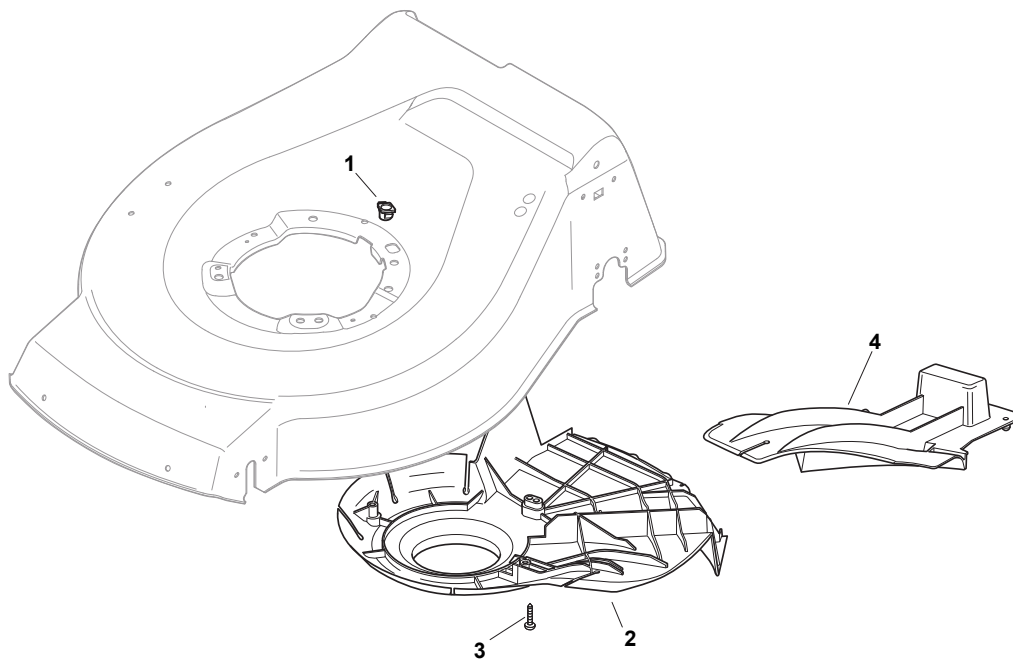

Utgåva Issue 3 - 2015		Remskydd Protection, Belt			
Pos. Fig.	Antal Quantity	Art nr Part No	Benämning	Description	Anmärkning Notes
1	1	322291150/0	Gummihylsa	Rubber Insert	
2	1	322060198/1	Remskydd	Belt Protection	
3	3	112728530/0	Skruv	Screw	
4	1	322140223/0	Mulchplugg	Deflector