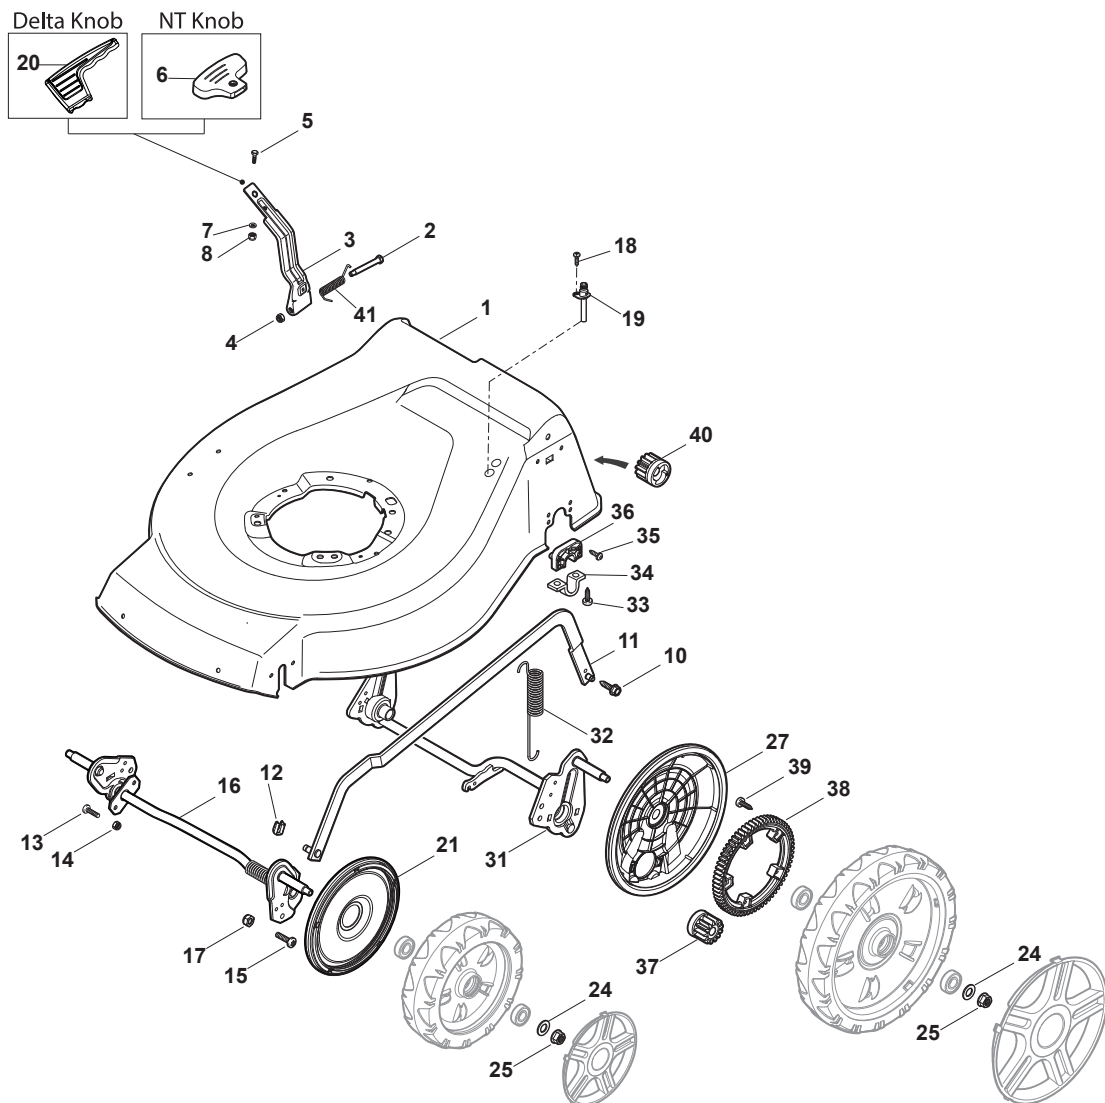

Utgåva Issue 3 - 2015		Kapa och höjdställning		Deck And Height Adjusting	
Pos. Fig.	Antal Quantity	Art nr Part No	Benämning	Description	Anmärkning Notes
20	1	322394522/0	Knopp.Kontroll.Spak Svart.	Knob	Delta Knob
1	1	381004731/0	Chassi-gra	Grey Deck	
2	1	122534131/0	Stift	Pin	
3	1	381003398/0	Höjdställningsspak	Lever, Height Adjustment	
4	1	112154510/0	Mutter	Nut	
5	1	112788512/0	Skruv	Screw	
6	1	322394503/0	Knopp.Kontroll.Spak Svart.	Knob	NT Knob
7	1	112521310/0	Bricka	Washer	
8	1	112150000/0	Mutter	Nut	
10	1	122943013/0	Skruv	Screw	
11	1	381002030/0	Höjdställningsstag	Rod, Height Adjustment	
12	1	112436051/0	Plat	Plate	
13	3	112727803/0	Skruv	Screw	
14	3	112154510/0	Mutter	Nut	
15	1	112727801/0	Skruv	Screw	
16	1	381002883/1	Hjulaxel-fram	Front Wheel Axle	
17	1	112154510/0	Mutter	Nut	
18	1	112728450/0	Skruv	Screw	
19	1	322034002/0	Tvättanslutning Nt (Svart)	Washing Connection	
21	2	322600145/0	Hjulskydd	Protection, Wheel	
24	4	112521350/0	Bricka	Washer	
25	4	112155000/0	Mutter	Nut	
27	2	322600208/0	Hjulskydd	Protection, Wheel	
31	1	381302835/1	Hjulaxel-bakre	Axle, Rear Wheels	
32	1	122450460/0	Fjäder	Spring	
33	4	112728697/0	Skruv	Screw	
34	2	322545152/0	Plat	Plate	
35	4	112728697/0	Skruv	Screw	
36	2	322785304/1	Fäste	Support	
37	1	122570134/0	Drev	Left Pinion	
38	2	322120115/0	Drev	Wheels Crown	
39	6	112728706/0	Skruv	Screw	
40	1	122570133/0	Drev	Right Pinion	
41	1	122446192/0	Fjäder	Spring