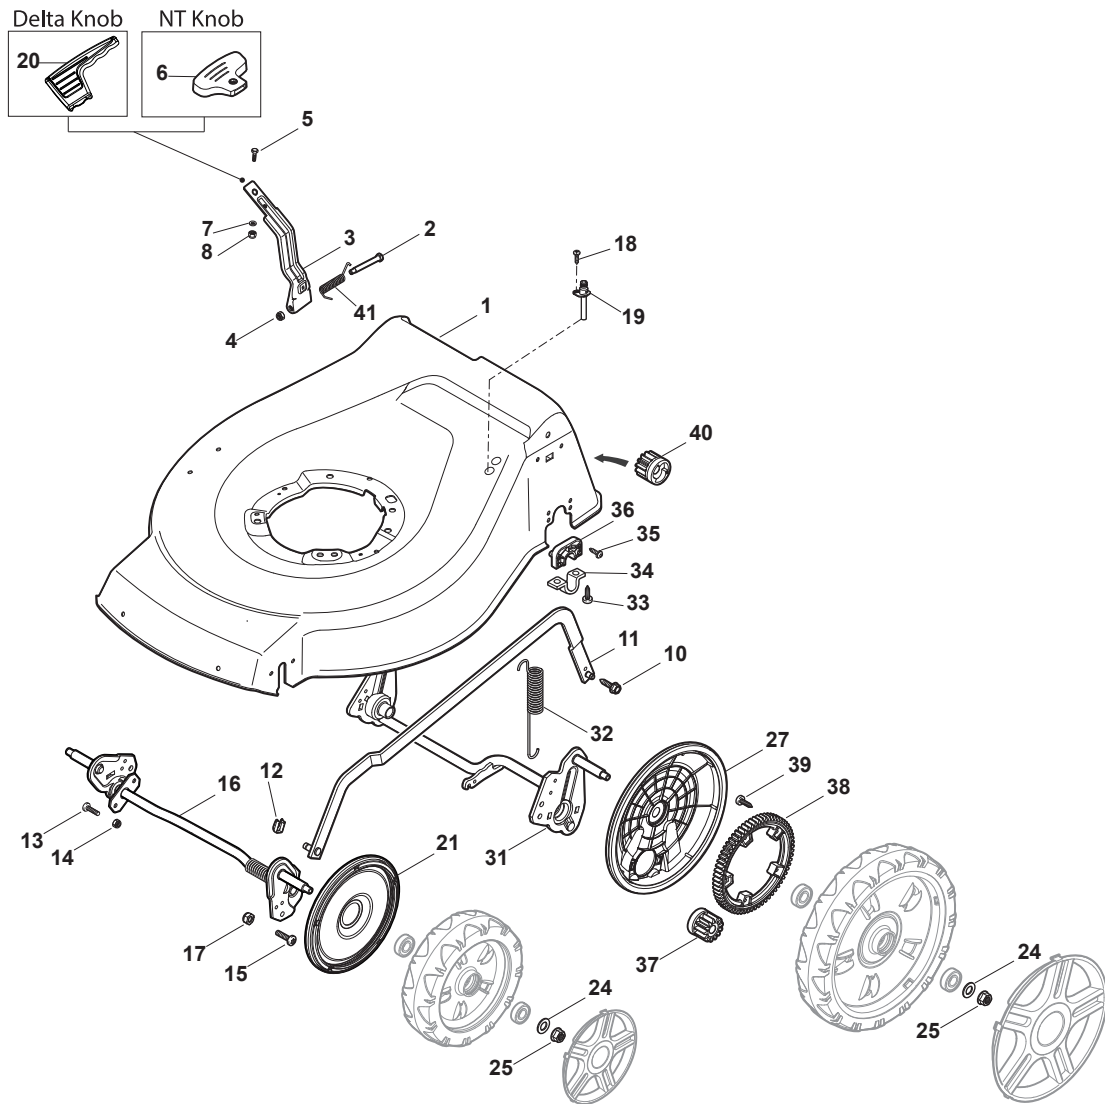

Utgåva Issue 3 - 2016		Kapa och höjdställning		Deck And Height Adjusting	
Pos. Fig.	Antal Q.ty	Art nr Part No	Benämning	Description	Anmärkning Notes
1	1	381004731/0	Chassi-gra	Grey Deck	
2	1	122534131/0	Stift	Pin	
3	1	381003398/0	Höjdställningsspak	Lever, Height Adjustment	
4	1	112154510/0	Mutter	Nut	
5	1	112788512/0	Skruv	Screw	
6	1	322394503/0	Knopp.Kontroll.Spak Svart.	Knob	NT Knob
7	1	112521310/0	Bricka	Washer	
8	1	112150000/0	Mutter	Nut	
10	1	122943013/0	Skruv	Screw	
11	1	381002030/0	Höjdställningsstag	Rod, Height Adjustment	
12	1	112436051/0	Plat	Plate	
13	3	112727803/0	Skruv	Screw	
14	3	112154510/0	Mutter	Nut	
15	1	112727801/0	Skruv	Screw	
16	1	381002883/1	Hjulaxel-fram	Front Wheel Axle	
17	1	112154510/0	Mutter	Nut	
18	1	112728450/0	Skruv	Screw	
19	1	322034002/0	Tvättanslutning Nt (Svart)	Washing Connection	
20	1	322394522/0	Knopp.Kontroll.Spak Svart.	Knob	Delta Knob
21	2	322600145/0	Hjulskydd	Protection, Wheel	
24	4	112521350/0	Bricka	Washer	
25	4	112155000/0	Mutter	Nut	
27	2	322600208/0	Hjulskydd	Protection, Wheel	
31	1	381302835/1	Hjulaxel-bakre	Axle, Rear Wheels	
32	1	122450460/0	Fjäder	Spring	
33	4	112728697/0	Skruv	Screw	
34	2	322545152/0	Plat	Plate	
35	4	112728697/0	Skruv	Screw	
36	2	322785304/1	Fäste	Support	
37	1	122570134/0	Drev	Left Pinion	
38	2	322120115/0	Drev	Wheels Crown	
39	6	112728706/0	Skruv	Screw	
40	1	122570133/0	Drev	Right Pinion	
41	1	122446192/0	Fjäder	Spring