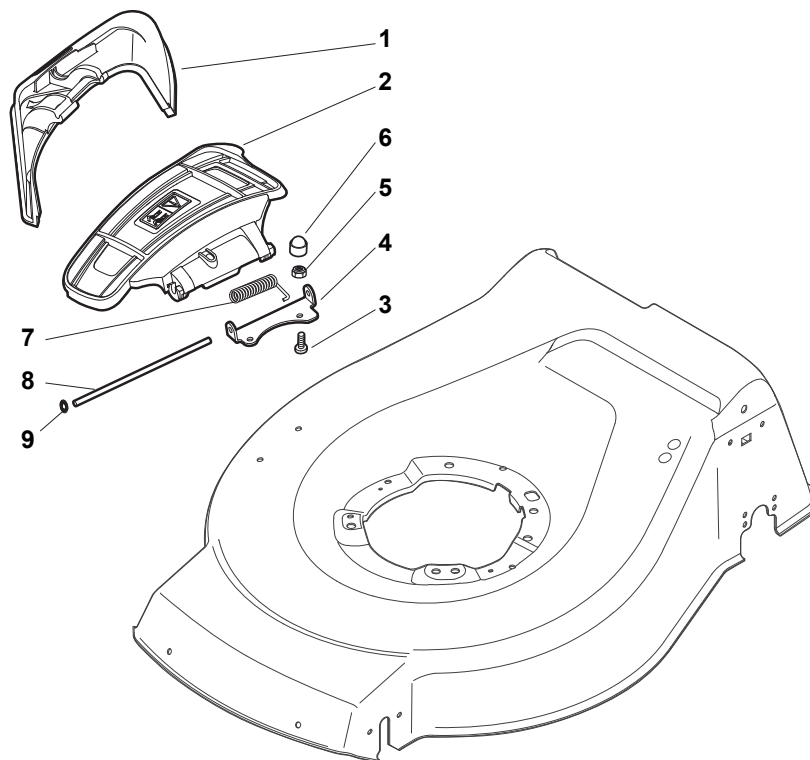

Utgåva Issue 3 - 2016		Utkastskydd Ejection-Guard			
Pos. Fig.	Antal Q.ty	Art nr Part No	Benämning	Description	Anmärkning Notes
8	1	122517869/1	Stift	Pin	
1	1	322108295/1	Utkastskydd	Side Ejection Conveyor	
2	1	322600313/0	Utkastskydd	Ejection Guard	
3	2	112727803/0	Skruv	Screw	
4	1	322806639/0	Fäste	Fulcrum Pin	
5	2	112154510/0	Mutter	Nut	
6	2	118203853/0	Lock	Cap	
7	1	122450456/0	Fjäder	Spring	
9	2	112604896/0	Starlock P6493 6	Crown Fastener