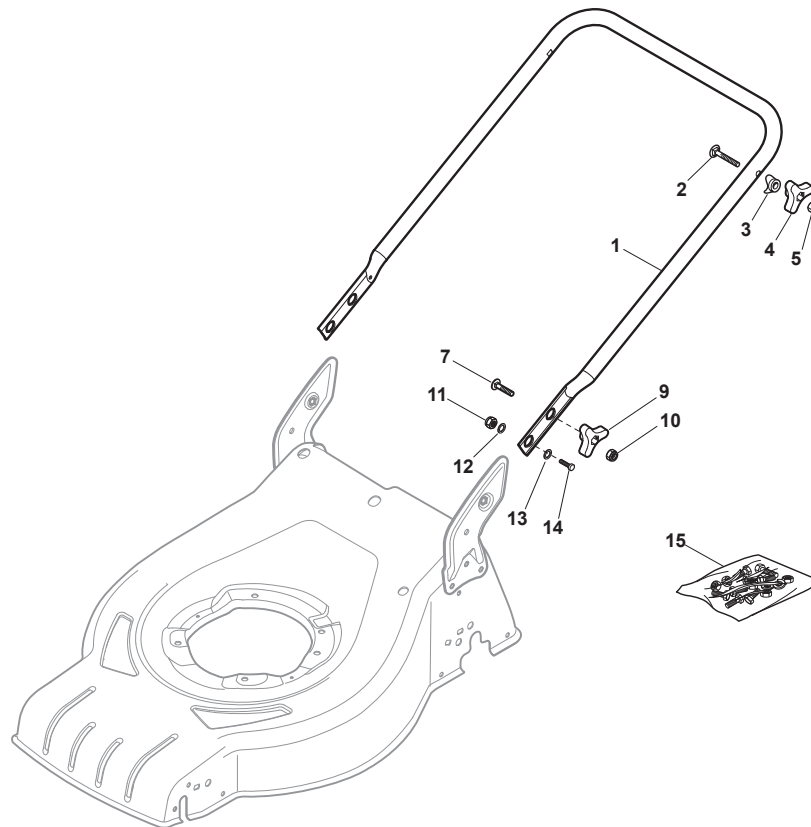

Reservdelskatalog Parts Catalogue

COMBI 48 S B

295486028/S14 - Season 2015

- Use GLOBAL GARDEN PRODUCT Genuine Spare Parts specified in the parts list for repair and/or replacement.
 - The contents described in the parts list may change due to improvement.
 - The drawings of the spare parts are only indicative and might not represent the part in question exactly.
 - The indications "right" - "left" - "front" - "rear" refer to the position of the operator when using the machine.
- When placing orders of parts for repair and/or replacement, make sure that the illustrated parts list is the one applying to the machine's year of manufacture, as shown on the identification plate attached to the machine.

Utgåva Issue 3 - 2015		Höjdställning Height Adjusting			
Pos. Fig.	Antal Quantity	Art nr Part No	Benämning	Description	Anmärkning Notes
1	1	381302821/0	Hjulaxel-fram	Front Wheel Axle	
2	2	322545142/0	Plat	Plate	
3	4	112728698/0	Skruv	Screw	
4	2	112521350/0	Bricka	Washer	
5	2	112155000/0	Mutter	Nut	
6	2	112436051/0	Plat	Plate	
8	2	122519820/0	Stift	Pin	
9	1	122446193/0	Fjäder	Spring	
11	4	112728698/0	Skruv	Screw	
12	2	322545152/0	Plat	Plate	
13	1	381302817/0	Hjulaxel-bakre	Rear Wheel Axle	
14	1	122534131/0	Stift	Pin	
15	1	381003357/0	Hjuls BakreAdj. Spak	Wheels Rear Adj. Lever	
16	1	122446192/0	Fjäder	Spring	
17	1	112154510/0	Mutter	Nut	
18	2	322600205/0	Hjulskydd	Internal Wheel Protection	
21	2	112521350/0	Bricka	Washer	
22	2	112155000/0	Mutter	Nut	