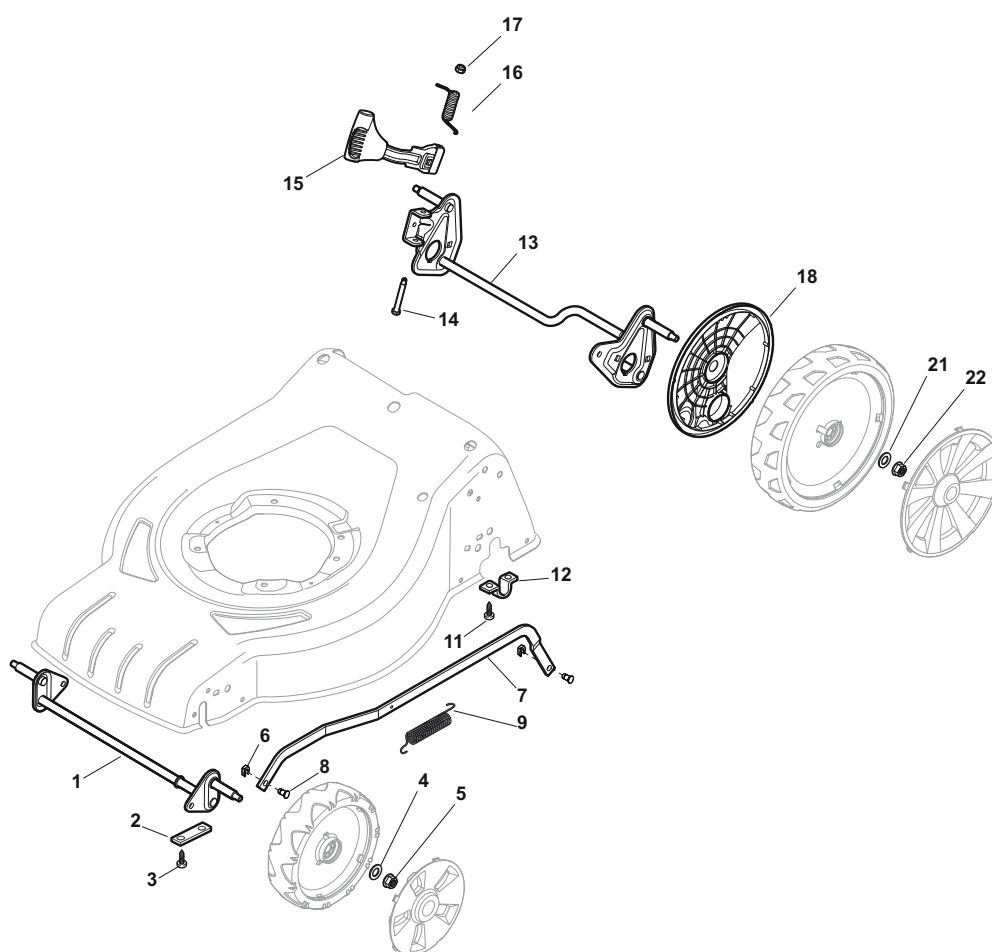

Reservdelskatalog Parts Catalogue

COMBI 48 S B

295486028/S14 - Season 2015

- Use GLOBAL GARDEN PRODUCT Genuine Spare Parts specified in the parts list for repair and/or replacement.
 - The contents described in the parts list may change due to improvement.
 - The drawings of the spare parts are only indicative and might not represent the part in question exactly.
 - The indications "right" - "left" - "front" - "rear" refer to the position of the operator when using the machine.
- When placing orders of parts for repair and/or replacement, make sure that the illustrated parts list is the one applying to the machine's year of manufacture, as shown on the identification plate attached to the machine.

Utgåva Issue 3 - 2015		Höjdställning Height Adjusting			
Pos. Fig.	Antal Quantity	Art nr Part No	Benämning	Description	Anmärkning Notes
1	1	381302821/0	Hjulaxel-fram	Front Wheel Axle	
2	2	322545142/0	Plat	Plate	
3	4	112728698/0	Skruv	Screw	
4	2	112521350/0	Bricka	Washer	
5	2	112155000/0	Mutter	Nut	
6	2	112436051/0	Plat	Plate	
8	2	122519820/0	Stift	Pin	
9	1	122446193/0	Fjäder	Spring	
11	4	112728698/0	Skruv	Screw	
12	2	322545152/0	Plat	Plate	
13	1	381302817/0	Hjulaxel-bakre	Rear Wheel Axle	
14	1	122534131/0	Stift	Pin	
15	1	381003357/0	Hjuls BakreAdj. Spak	Wheels Rear Adj. Lever	
16	1	122446192/0	Fjäder	Spring	
17	1	112154510/0	Mutter	Nut	
18	2	322600205/0	Hjulskydd	Internal Wheel Protection	
21	2	112521350/0	Bricka	Washer	
22	2	112155000/0	Mutter	Nut	