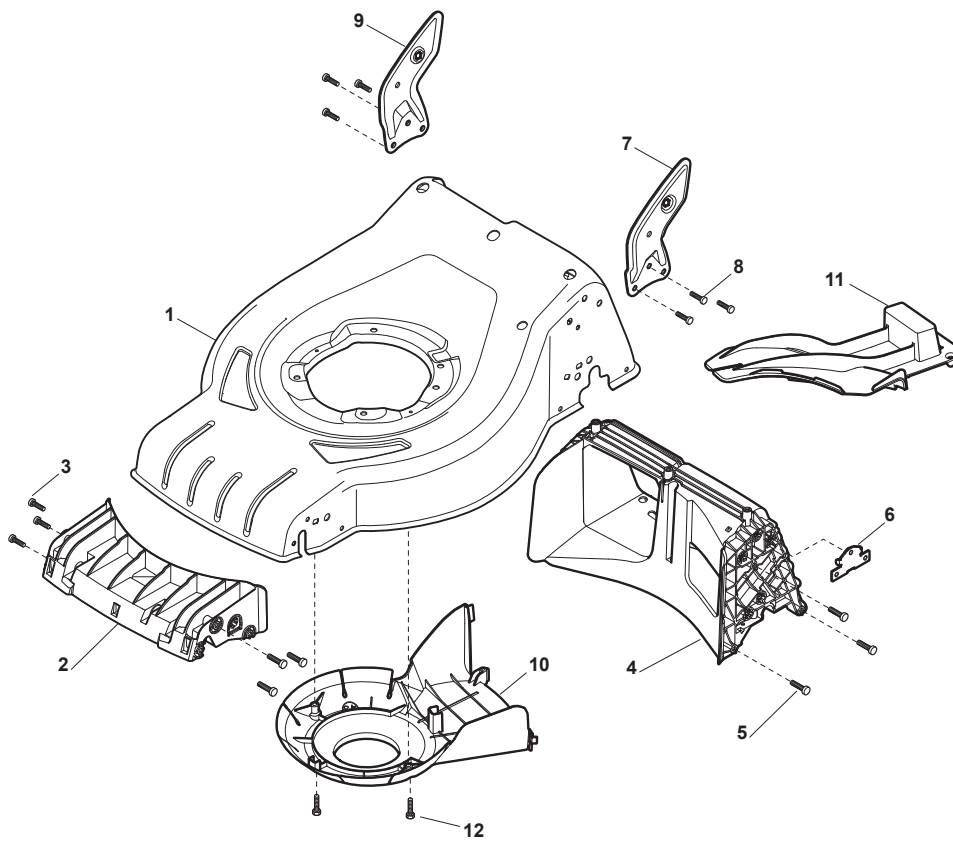

Utgåva Issue 3 - 2015		Kapa Deck			
Pos. Fig.	Antal Quantity	Art nr Part No	Benämning	Description	Anmärkning Notes
1	1	381004729/0	Chassi-gra	Grey Deck	
2	1	322108301/1	Plastfront Transportör	Front Conveyor Assy	
3	6	112728699/0	Skruv	Screw	
4	1	322108302/0	Bakre skyddLuftledare	Rear Conveyor Assy	
5	6	112728699/0	Skruv	Screw	
6	2	322545213/0	Plat	Plate	
7	1	381005139/0	Fäste-vä	Left Bracket	
8	6	112727801/0	Skruv	Screw	
9	1	381005137/0	Fäste-hö	Right Bracket	
10	1	322060242/0	Remskydd	Belt Protection	
11	1	322140239/0	Mulcherinsats	Mulching Deflector	
12	2	112728530/0	Skruv	Screw