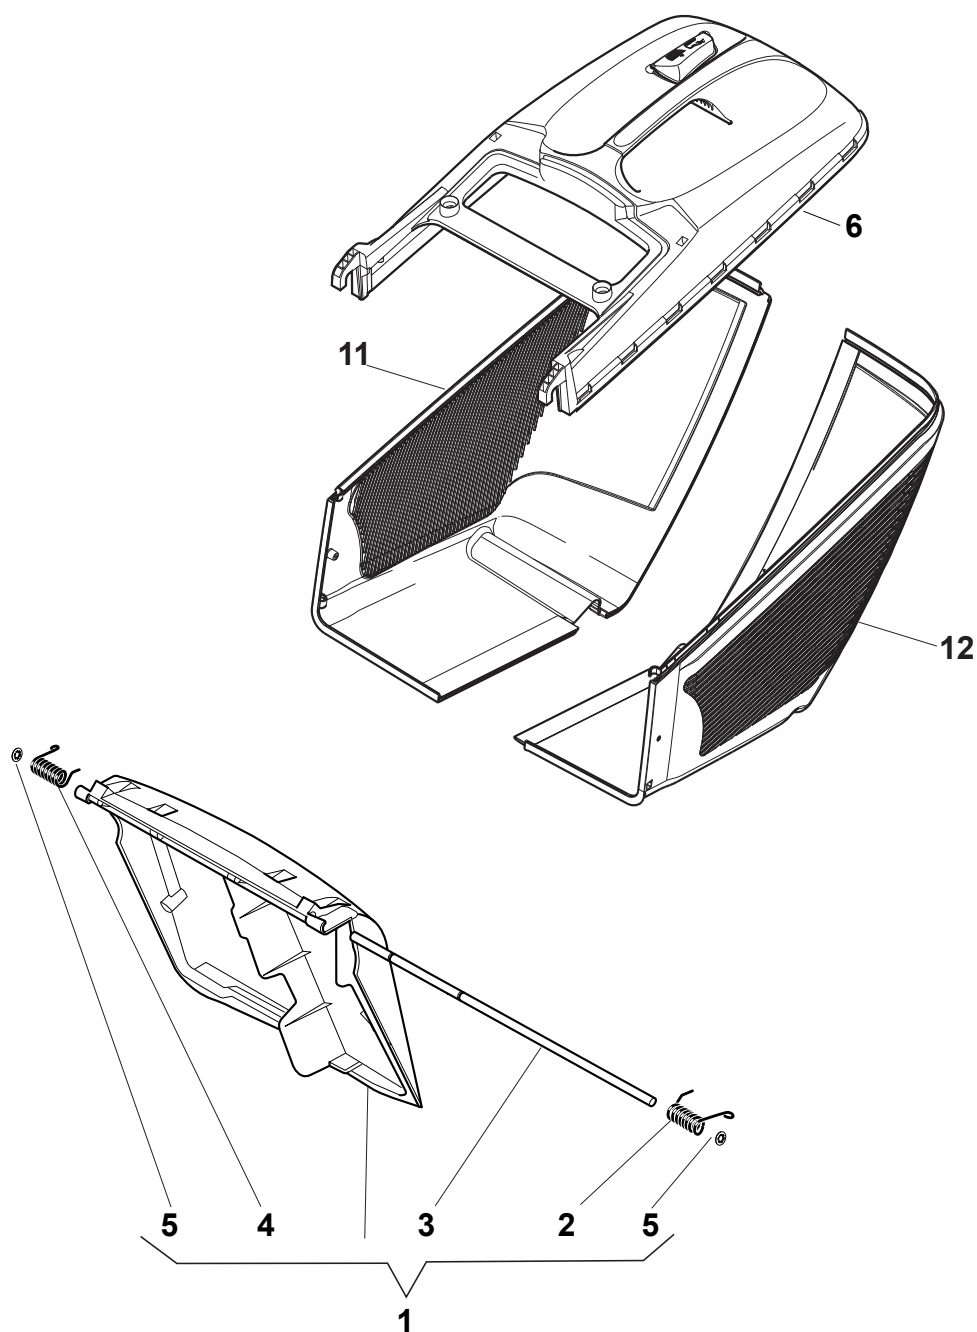

Utgåva Issue 3 - 2015		Gräsuppsamlare Grass-Catcher			
Pos. Fig.	Antal Quantity	Art nr Part No	Benämning	Description	Anmärkning Notes
6	1	381486030/0	Uppsamlare-överdel	Grass-Box, Upper Part	Grey
1	1	381008082/2	Lucka-gul	Stone Guard, Yellow	Yellow
2	1	122450466/0	Fjäder	Left Spring	
3	1	122517882/0	Stift	Pin	
4	1	122450465/0	Fjäder	Right Spring	
5	2	112604899/0	Starlock	Crown Fastener	
11	1	322486150/1	Uppsamlare-Hö, Undre	Grass-Box, Right Lower Part	
12	1	322486151/1	Uppsamlare-Vä, Undre	Grass-Box, Left Lower Part