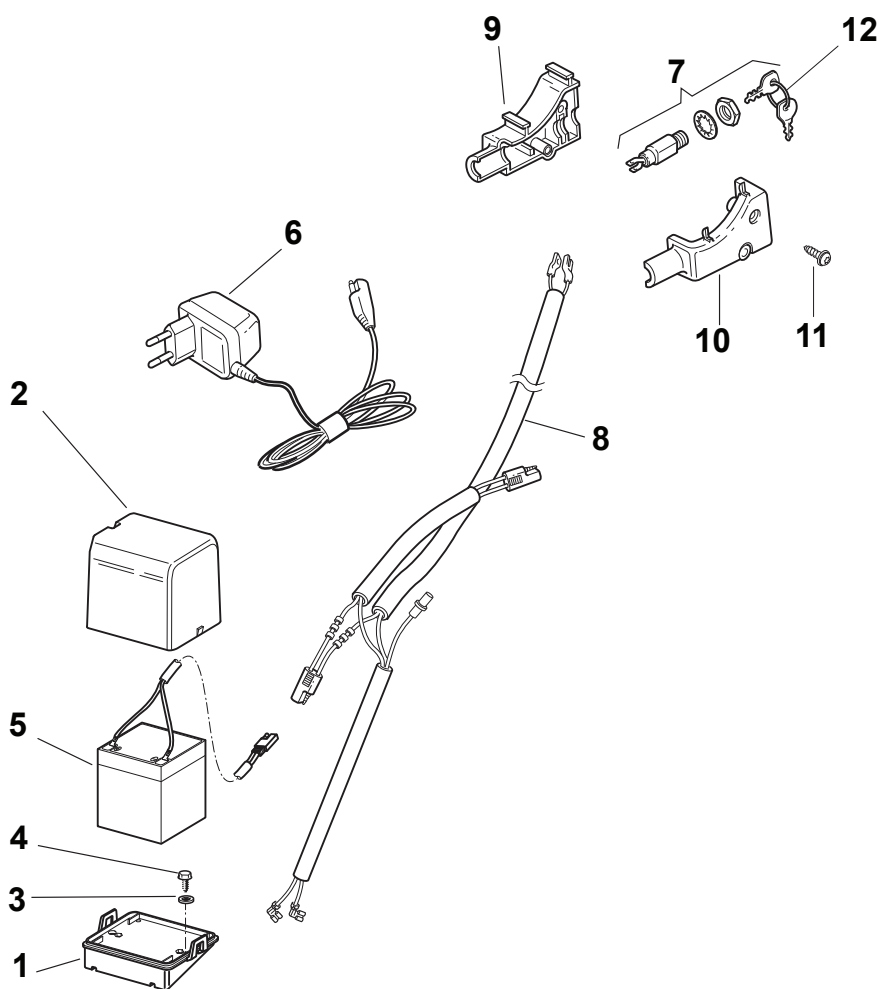

Utgåva Issue 3 - 2015		Reglage Electric Start Controls			
Pos. Fig.	Antal Quantity	Art nr Part No	Benämning	Description	Anmärkning Notes
1	1	322785123/0	Batterifäste	Battery Support	
2	1	322109530/0	BatteriKapa	Battery Cover	
3	2	112521310/0	Bricka	Washer	
4	2	112731590/0	Skruv	Screw	
5	1	118120052/0	Batteri	Battery	
6	1	118204120/0	Batteriladdare	Battery Charger	(CE)
7	1	118450051/0	Brytare	Switch	
8	1	118204192/3	Startkabel	Electric Start Wire	
9	1	322722804/1	Starting Block Inner Half-Lager	Starting Block Inner Half-Bearing	
10	1	322722805/1	Starting Block Inner Half-Lager	Starting Block Inner Half-Bearing	
11	1	112728300/0	Skruv	Screw	
12	1	118210016/1	Tändningsnyckel Indak	Starting Key