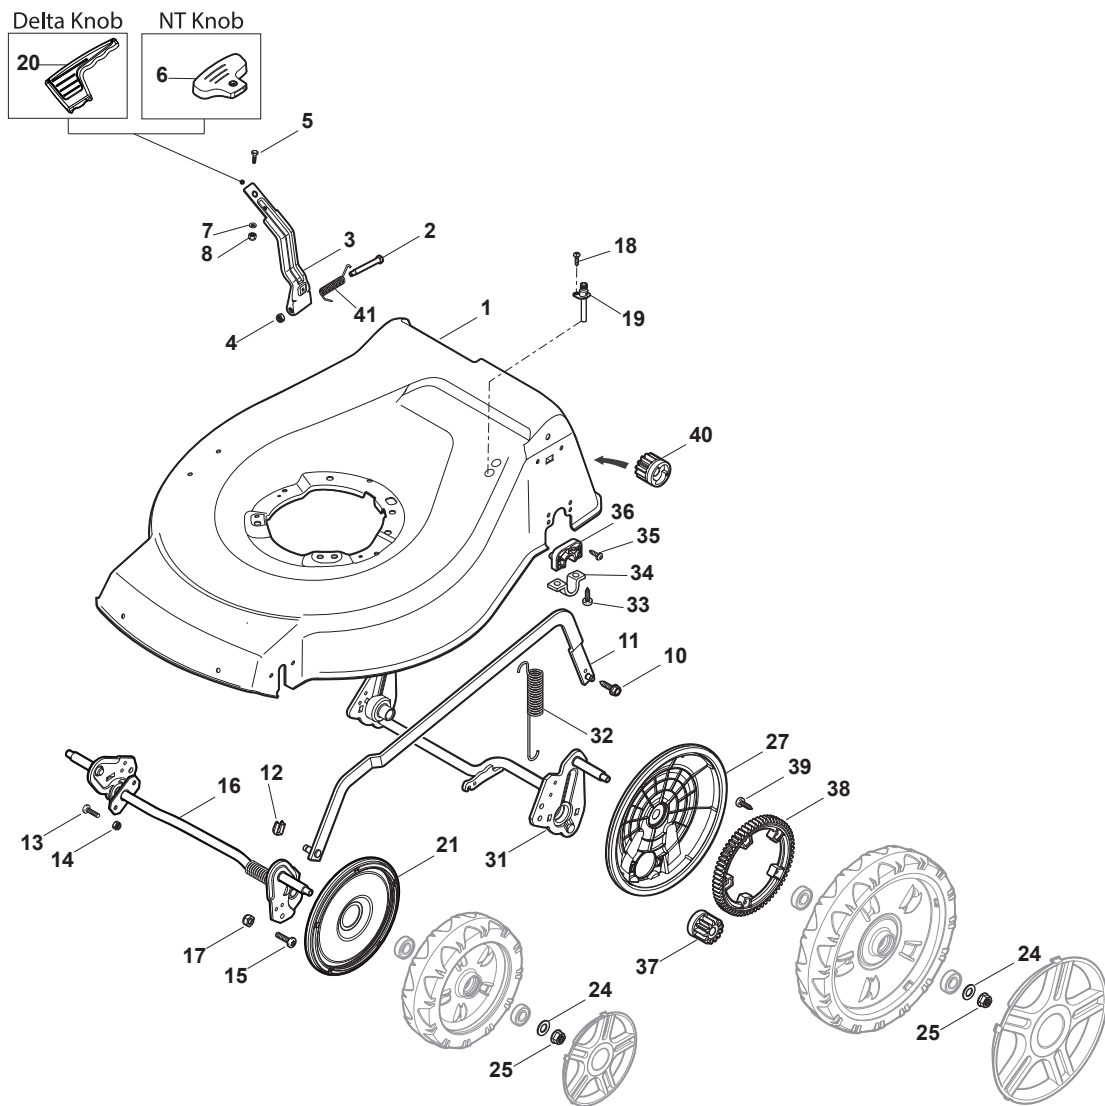

Utgåva Issue 3 - 2015		Kapa och höjdställning		Deck And Height Adjusting	
Pos. Fig.	Antal Quantity	Art nr Part No	Benämning	Description	Anmärkning Notes
20	1	322394522/0	Knopp.Kontroll.Spak Svart.	Knob	Delta Knob
1	1	381004732/0	Chassi-gra	Grey Deck	
2	1	122534131/0	Stift	Pin	
3	1	381003398/0	Höjdställningsspak	Lever, Height Adjustment	
4	1	112154510/0	Mutter	Nut	
5	1	112788512/0	Skruv	Screw	
6	1	322394503/0	Knopp.Kontroll.Spak Svart.	Knob	NT Knob
7	1	112521310/0	Bricka	Washer	
8	1	112150000/0	Mutter	Nut	
10	1	122943013/0	Skruv	Screw	
11	1	381002032/0	Höjdställningsstag	Rod, Height Adjustment	
12	1	112436051/0	Plat	Plate	
13	3	112727803/0	Skruv	Screw	
14	3	112154510/0	Mutter	Nut	
15	1	112727801/0	Skruv	Screw	
16	1	381002887/1	Hjulaxel-fram	Front Wheel Axle	
17	1	112154510/0	Mutter	Nut	
18	1	112728450/0	Skruv	Screw	
19	1	322034002/0	Tvättanslutning Nt (Svart)	Washing Connection	
21	2	322600145/0	Hjulskydd	Protection, Wheel	
24	4	112521350/0	Bricka	Washer	
25	4	112155000/0	Mutter	Nut	
27	2	322600208/0	Hjulskydd	Protection, Wheel	
31	1	381302835/1	Hjulaxel-bakre	Axle, Rear Wheels	
32	1	122450460/0	Fjäder	Spring	
33	4	112728697/0	Skruv	Screw	
34	2	322545152/0	Plat	Plate	
35	4	112728697/0	Skruv	Screw	
36	2	322785304/1	Fäste	Support	
37	1	122570134/0	Drev	Left Pinion	
38	2	322120115/0	Drev	Wheels Crown	
39	6	112728706/0	Skruv	Screw	
40	1	122570133/0	Drev	Right Pinion	
41	1	122446192/0	Fjäder	Spring