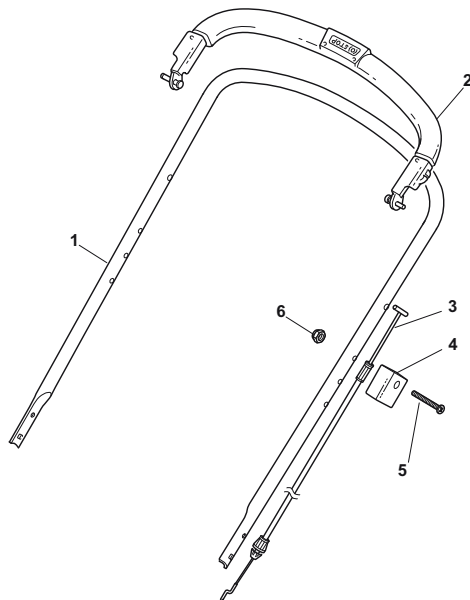

## **DINO 47**

**292470048/S14 - Season 2016**

- Use GLOBAL GARDEN PRODUCT Genuine Spare Parts specified in the parts list for repair and/or replacement.
  - The contents described in the parts list may change due to improvement.
  - The drawings of the spare parts are only indicative and might not represent the part in question exactly.
  - The indications "right" - "left" - "front" - "rear" refer to the position of the operator when using the machine.
- When placing orders of parts for repair and/or replacement, make sure that the illustrated parts list is the one applying to the machine's year of manufacture, as shown on the identification plate attached to the machine.

Utgåva Issue 3 - 2016		Reglage, övre Handle, Upper Part			
Pos. Fig.	Antal Q.ty	Art nr Part No	Benämning	Description	Anmärkning Notes
1	1	381006618/1	Styre-överdel	Handle, Upper Part	
2	1	381003298/1	Reglagebygel	Lever, Engine Brake	
3	1	181000685/0	Motorbromswire	Cable, Thread Engine Brake	GGP Engine
4	1	322551640/0	Plat	Plate	
5	1	112727783/0	Skruv	Screw	
6	1	112154510/0	Mutter	Nut	

Utgåva Issue 3 - 2016		Hjul och navkapsel Wheels and Hub Caps			
Pos. Fig.	Antal Q.ty	Art nr Part No	Benämning	Description	Anmärkning Notes
5	4	122671659/1			
1	2	322033395/0	Hjulaxel	Axle	
2	2	122450442/0	Fjäder	Spring, Right	
3	2	122450441/0	Fjäder	Left Spring	
4	4	122671654/0	Bricka	Washer	
6	4	322600095/0	Hjulskydd	Protection, Wheel	
7	8	122122200/0	Kullager	Bearing	
8	4	322686091/1	Hjul	Wheel	
10	4	122020050/0	Lasbricka	Ring	
11	4	322110491/0	Navkapsel D170 Gra	Hub Cap Grey	Grey
12	4	122430215/0	Fjäder	Spring	