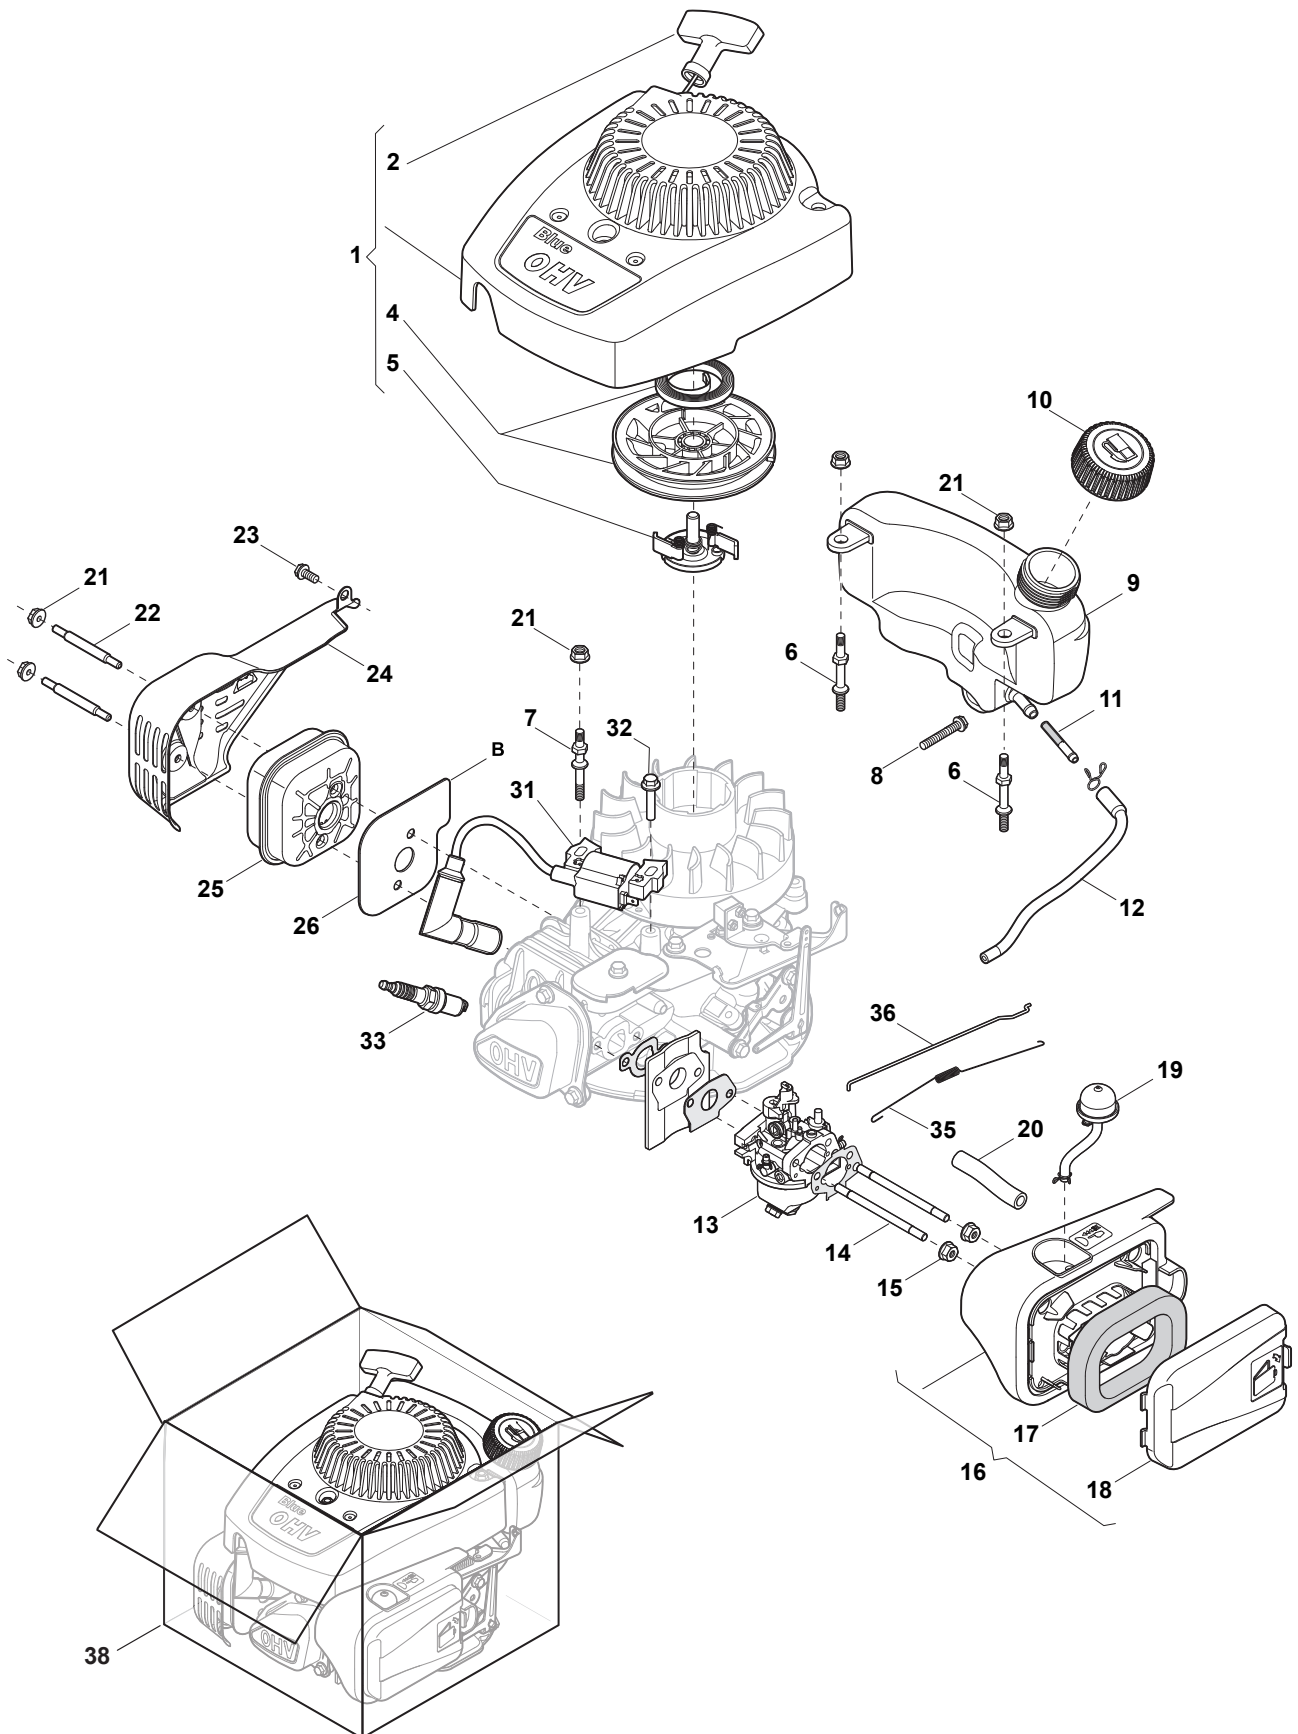

## **DINO 47**

**292470048/S14 - Season 2016**

- Use GLOBAL GARDEN PRODUCT Genuine Spare Parts specified in the parts list for repair and/or replacement.
  - The contents described in the parts list may change due to improvement.
  - The drawings of the spare parts are only indicative and might not represent the part in question exactly.
  - The indications "right" - "left" - "front" - "rear" refer to the position of the operator when using the machine.
- When placing orders of parts for repair and/or replacement, make sure that the illustrated parts list is the one applying to the machine's year of manufacture, as shown on the identification plate attached to the machine.

Utgåva Issue 3 - 2016		Reglage, övre Handle, Upper Part			
Pos. Fig.	Antal Q.ty	Art nr Part No	Benämning	Description	Anmärkning Notes
1	1	381006618/1	Styre-överdel	Handle, Upper Part	
2	1	381003298/1	Reglagebygel	Lever, Engine Brake	
3	1	181000685/0	Motorbromswire	Cable, Thread Engine Brake	GGP Engine
4	1	322551640/0	Plat	Plate	
5	1	112727783/0	Skruv	Screw	
6	1	112154510/0	Mutter	Nut	

Utgåva Issue 3 - 2016		Hjul och navkapsel Wheels and Hub Caps			
Pos. Fig.	Antal Q.ty	Art nr Part No	Benämning	Description	Anmärkning Notes
5	4	122671659/1			
1	2	322033395/0	Hjulaxel	Axle	
2	2	122450442/0	Fjäder	Spring, Right	
3	2	122450441/0	Fjäder	Left Spring	
4	4	122671654/0	Bricka	Washer	
6	4	322600095/0	Hjulskydd	Protection, Wheel	
7	8	122122200/0	Kullager	Bearing	
8	4	322686091/1	Hjul	Wheel	
10	4	122020050/0	Lasbricka	Ring	
11	4	322110491/0	Navkapsel D170 Gra	Hub Cap Grey	Grey
12	4	122430215/0	Fjäder	Spring	

Utgåva Issue 3 - 2016		Kniv Blade			
Pos. Fig.	Antal Q.ty	Art nr Part No	Benämning	Description	Anmärkning Notes
1	1	122465617/0	Knivfäste	Hub	
2	1	181004124/1	Kniv	Blade Standard	
3	1	112530140/0	Bricka	Washer	
4	1	112735694/0	Skruv	Screw	
5	1	112139100/0	Kil	Key	
6	3	112735108/1	Skruv	Screw	
7	3	112521355/0	Bricka	Washer	