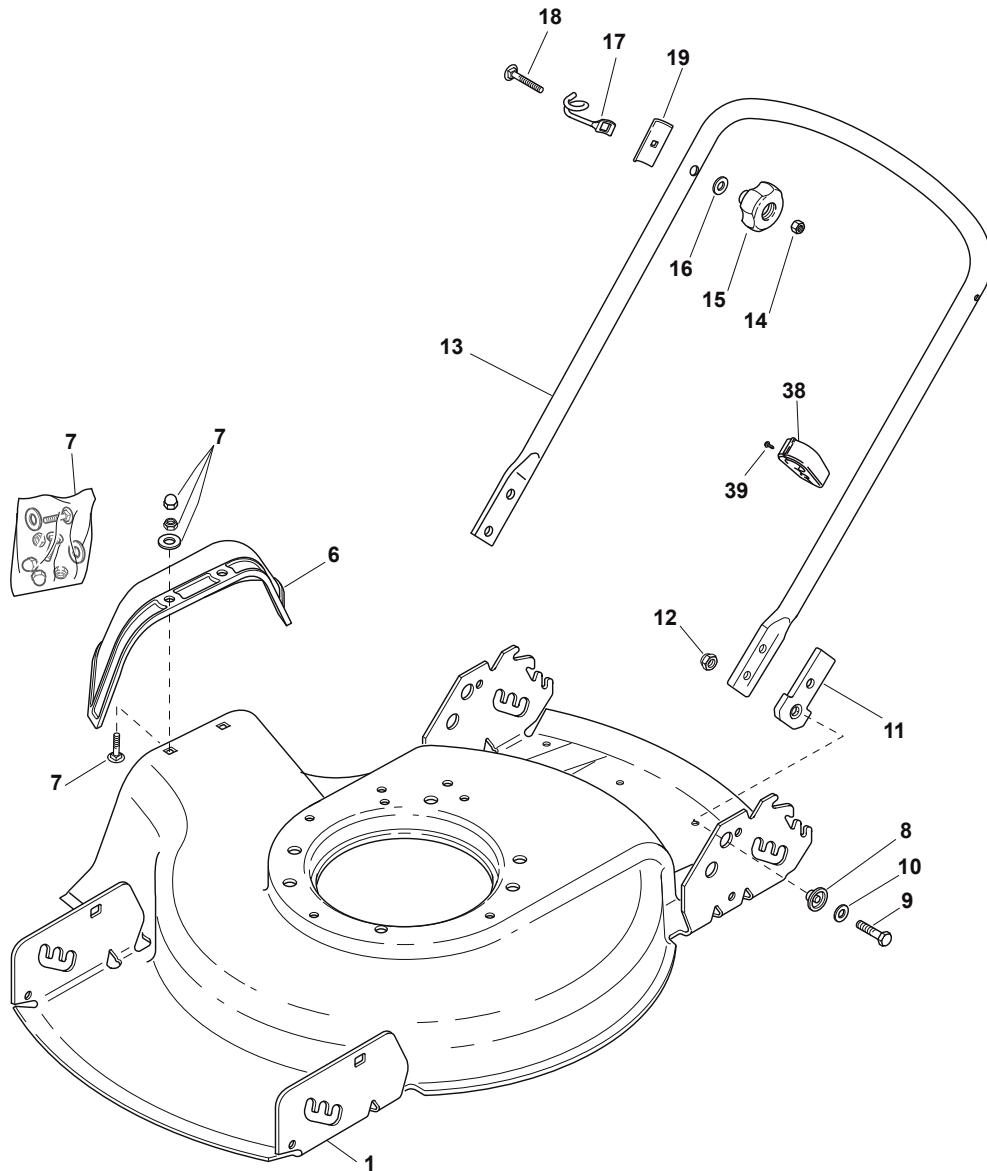

Utgåva Issue 3 - 2016		Kapa Deck			
Pos. Fig.	Antal Q.ty	Art nr Part No	Benämning	Description	Anmärkning Notes
1	1	381004733/0	Chassi gra	Grey Deck	
6	1	322600159/0	Lucka - svart	Stone Guard, Black	
7	1	381008502/0	Skruvsats	Outfit, Screws	
8	4	322041958/0	Bussning	Bushing	
9	4	112793701/0	Skruv	Screw	
10	4	122671651/0	Bricka	Washer	
11	2	322551577/0	Isoleringsplatta	Isolation Plate	
12	4	112155000/0	Mutter	Nut	
13	1	381007548/0	Reglage, nedre Gul	Handle, Lower Part Yellow	Yellow
14	2	112361005/0	Mutter	Nut	
15	2	322399810/0	Ratt	Knob	
16	2	112521350/0	Bricka	Washer	
17	1	122430311/0	Fjäder	Starting Rope Guide Spring	
18	2	112820655/0	Skruv	Screw	
19	2	322545137/0	Förstärkning Sp/O 3X30X50	Handle, Upper Part	
38	1	322192001/0	Fäste	Clamp	
39	1	112728691/0	Skruv	Screw