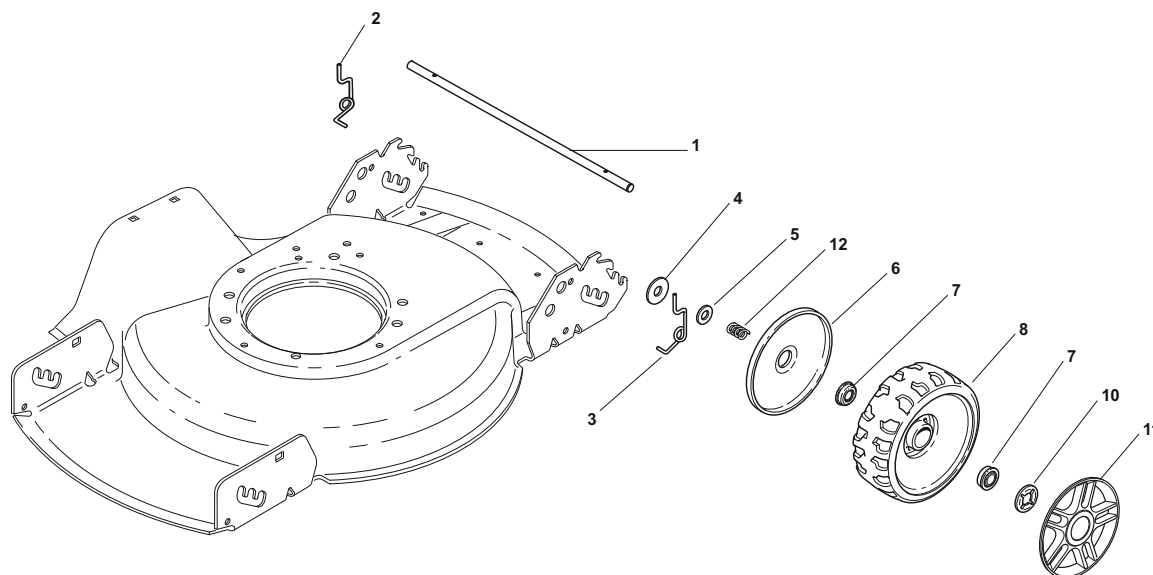

## **DINO 47**

**292470048/S14 - Season 2016**

- Use GLOBAL GARDEN PRODUCT Genuine Spare Parts specified in the parts list for repair and/or replacement.
  - The contents described in the parts list may change due to improvement.
  - The drawings of the spare parts are only indicative and might not represent the part in question exactly.
  - The indications "right" - "left" - "front" - "rear" refer to the position of the operator when using the machine.
- When placing orders of parts for repair and/or replacement, make sure that the illustrated parts list is the one applying to the machine's year of manufacture, as shown on the identification plate attached to the machine.

Utgåva Issue 3 - 2016		Reglage, övre Handle, Upper Part			
Pos. Fig.	Antal Q.ty	Art nr Part No	Benämning	Description	Anmärkning Notes
1	1	381006618/1	Styre-överdel	Handle, Upper Part	
2	1	381003298/1	Reglagebygel	Lever, Engine Brake	
3	1	181000685/0	Motorbromswire	Cable, Thread Engine Brake	GGP Engine
4	1	322551640/0	Plat	Plate	
5	1	112727783/0	Skruv	Screw	
6	1	112154510/0	Mutter	Nut	