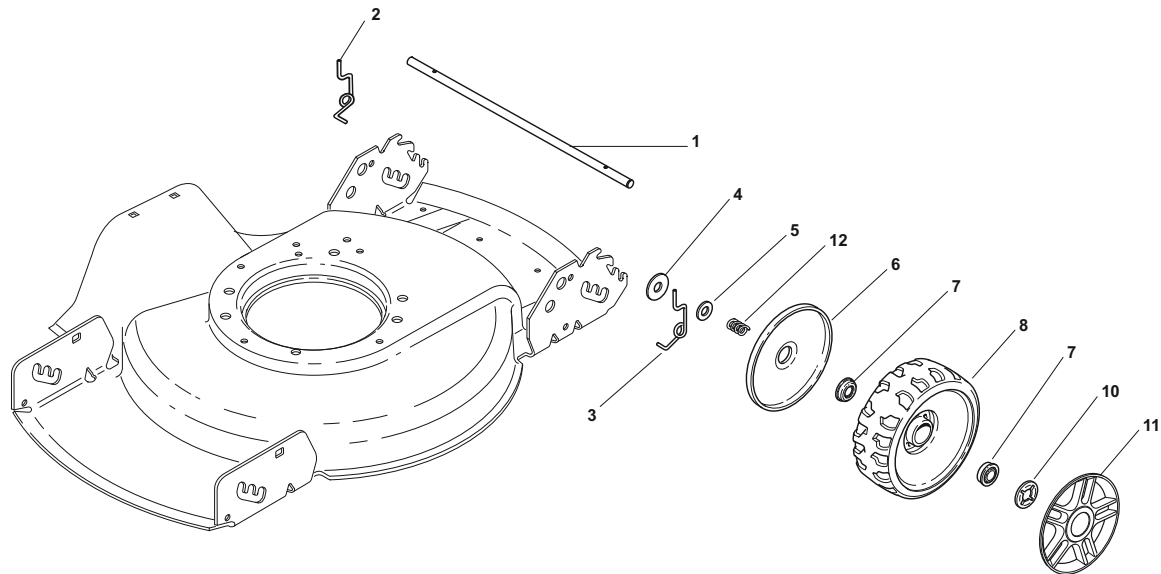

### *DINO 47*

***292470148/S14 - Season 2016***

- Use GLOBAL GARDEN PRODUCT Genuine Spare Parts specified in the parts list for repair and/or replacement.
  - The contents described in the parts list may change due to improvement.
  - The drawings of the spare parts are only indicative and might not represent the part in question exactly.
  - The indications "right" - "left" - "front" - "rear" refer to the position of the operator when using the machine.
- When placing orders of parts for repair and/or replacement, make sure that the illustrated parts list is the one applying to the machine's year of manufacture, as shown on the identification plate attached to the machine.

Utgåva Issue 3 - 2016		Reglage, övre Handle, Upper Part			
Pos. Fig.	Antal Q.ty	Art nr Part No	Benämning	Description	Anmärkning Notes
1	1	381006618/1	Styre-överdel	Handle, Upper Part	
2	1	381003298/1	Reglagebygel	Lever, Engine Brake	
3	1	181000685/0	Motorbromswire	Cable, Thread Engine Brake	GGP Engine
4	1	322551640/0	Plat	Plate	
5	1	112727783/0	Skruv	Screw	
6	1	112154510/0	Mutter	Nut	