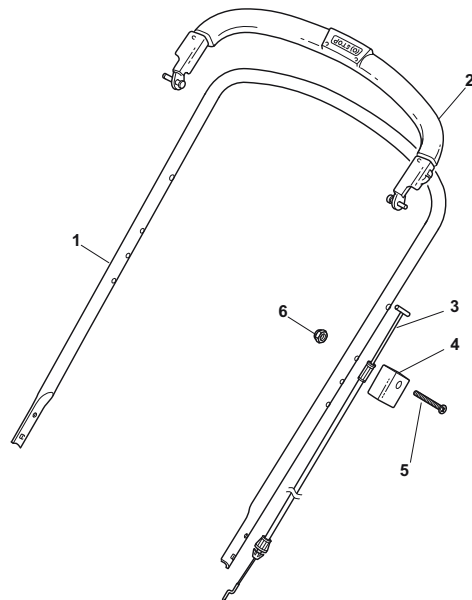

### *DINO 47*

***292470148/S14 - Season 2016***

- Use GLOBAL GARDEN PRODUCT Genuine Spare Parts specified in the parts list for repair and/or replacement.
  - The contents described in the parts list may change due to improvement.
  - The drawings of the spare parts are only indicative and might not represent the part in question exactly.
  - The indications "right" - "left" - "front" - "rear" refer to the position of the operator when using the machine.
- When placing orders of parts for repair and/or replacement, make sure that the illustrated parts list is the one applying to the machine's year of manufacture, as shown on the identification plate attached to the machine.

Utgåva Issue 3 - 2016		Reglage, övre Handle, Upper Part			
Pos. Fig.	Antal Q.ty	Art nr Part No	Benämning	Description	Anmärkning Notes
1	1	381006618/1	Styre-överdel	Handle, Upper Part	
2	1	381003298/1	Reglagebygel	Lever, Engine Brake	
3	1	181000685/0	Motorbromswire	Cable, Thread Engine Brake	GGP Engine
4	1	322551640/0	Plat	Plate	
5	1	112727783/0	Skruv	Screw	
6	1	112154510/0	Mutter	Nut	