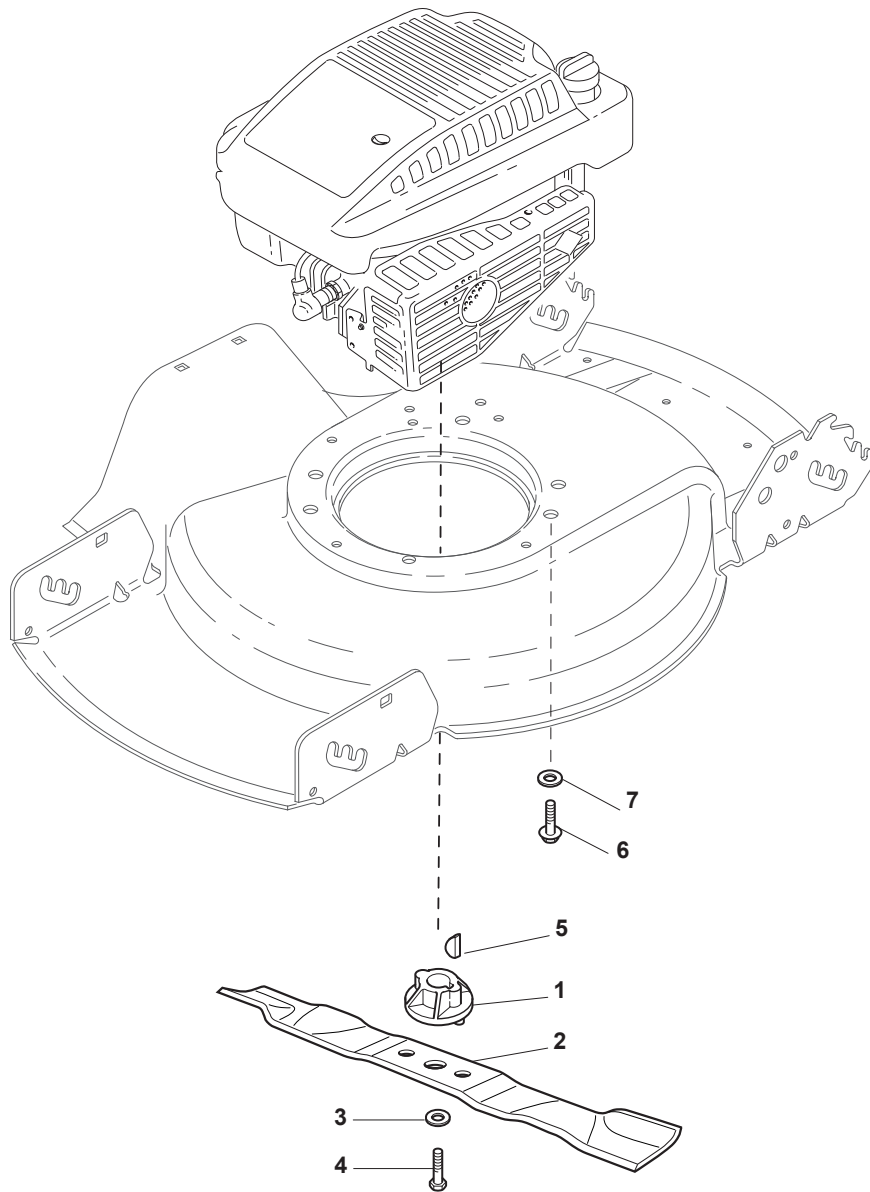

Utgåva Issue 2 - 2016		Kniv Blade			
Pos. Fig.	Antal Q.ty	Art nr Part No	Benämning	Description	Anmärkning Notes
1	1	122465617/0	Knivfäste	Hub	
2	1	181004124/1	Kniv	Blade Standard	
3	1	112530140/0	Bricka	Washer	
4	1	112735694/0	Skruv	Screw	
5	1	112139100/0	Kil	Key	
6	3	112735108/1	Skruv	Screw	
7	3	112521355/0	Bricka	Washer