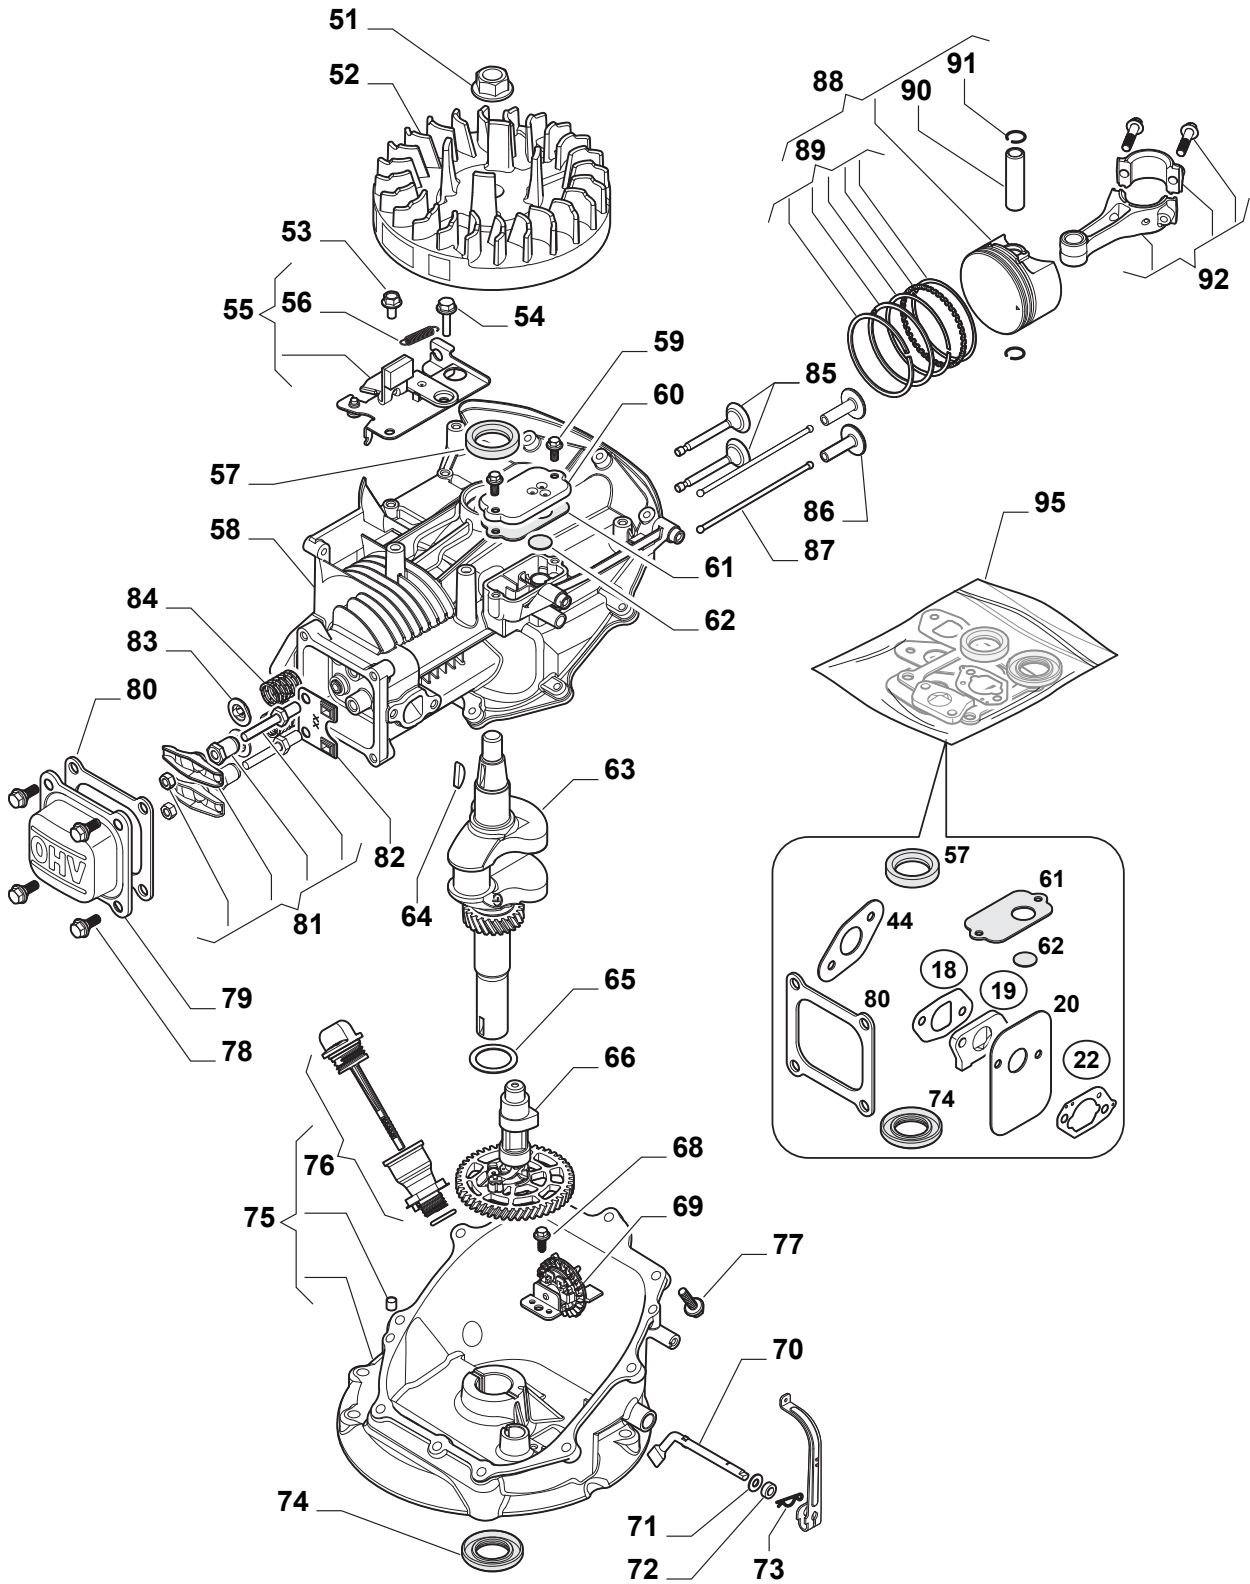

Utgåva Issue 2 - 2016					
Pos. Fig.	Antal Q.ty	Art nr Part No	Benämning	Description	Anmärkning Notes
18	1	118550929/0	Packning	Gasket	
19	1	118550928/0	Packning	Insulator, Carburettor	
20	1	118550927/0	Packning	Gasket	
44	1	118550898/0	Ljuddämparpackning	Gasket, Muffler	
51	1	118550336/0	Mutter	Nut	
52	1	118550905/0	Svånghjul kpl	Flywheel Ass.Y	
53	1	112791011/0	Skruv	Screw	
54	1	112791500/0	Skruv	Screw	
55	1	118550938/0	Svånghjulsbroms	Flywheel Brake/Stop Switch Assy	
56	1	118550911/0	Fjäder	Spring	
57	1	118550300/0	Tätningring	Oil Seal	
58	1	118550897/0	Cylinder kpl	Cylinder Assy	
59	2	112789000/0	Skruv	Screw	
60	1	118550904/0	Kapa	Cover	
61	1	118550903/0	Packning	Gasket, Breath Groove	
62	1	118550902/0	Ventil	Valve	
63	1	118550889/0	Vevaxel Kpl	Crankshaft	
64	1	118550288/0	Woodruffkil	Woodruff Key	
65	1	118550283/0	Bricka	Washer	
66	1	118550890/0	Kamaxel	Camshaft Assy	
68	1	112789000/0	Skruv	Screw	
69	1	118550888/0	Regulator Kpl	Speed Governor Assy	
70	1	118550936/0	Regulatoraxel	Shaft, Governor Arm	
71	1	118550666/0	Bricka	Washer	
72	1	118550935/0	Tätningring	Oil Seal	
73	1	118550934/0	Harnalsprint	Spring Pin	
74	1	118550379/0	Tätningring	Oil Seal	
75	1	118550937/0	Vevhus kapa kpl	Crankcase Cover Assy	
76	1	118550887/0	Oljesticka	Tank Cap	
77	10	112791500/0	Skruv	Screw	
78	4	112791213/1	Skruv	Screw	
79	1	118550891/0	Ventilkapa	Cover Comp., Head	
80	1	118550892/0	Packning	Packing Head Cover	
81	2	118550893/0	Vipparmsats	Valve Arm Set	
82	1	118550894/0	Plat	Plate	
83	2	118550895/0	Hallare	Retainer	
84	2	118550896/0	Fjäder	Spring	
85	1	118550910/0	Insugningsventil + Utblåsning- sventil	Valve Assy, Intake + Exhaust	
86	2	118550291/0	Ventillyftare	Valve Lifter Assy	
87	2	118550912/0	Tryckstang	Push Rod	
88	1	118550939/0	Kolv kpl	Piston Assy	
89	1	118550913/0	Kolvringssats	Piston, Ring Set	
90	1	118550915/0	Kolvsprint	Piston Pin	
91	2	118550914/0	Bricka	Washer, Piston Pin	
92	1	118550916/0	Vevstake	Connecting Rod Assy	
95	1	118550940/0	Packningssats	Engine Gasket Set