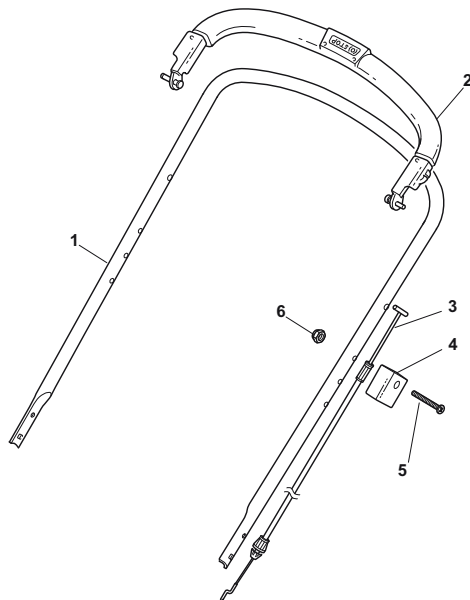

### **DINO 47**

**292470148/S16 - Season 2016**

- Use GLOBAL GARDEN PRODUCT Genuine Spare Parts specified in the parts list for repair and/or replacement.
  - The contents described in the parts list may change due to improvement.
  - The drawings of the spare parts are only indicative and might not represent the part in question exactly.
  - The indications "right" - "left" - "front" - "rear" refer to the position of the operator when using the machine.
- When placing orders of parts for repair and/or replacement, make sure that the illustrated parts list is the one applying to the machine's year of manufacture, as shown on the identification plate attached to the machine.

Utgåva Issue 2 - 2016		Reglage, övre Handle, Upper Part			
Pos. Fig.	Antal Q.ty	Art nr Part No	Benämning	Description	Anmärkning Notes
1	1	381006618/1	Styre-överdel	Handle, Upper Part	
2	1	381003298/1	Reglagebygel	Lever, Engine Brake	
3	1	181000685/0	Motorbromswire	Cable, Thread Engine Brake	GGP Engine
4	1	322551640/0	Plat	Plate	
5	1	112727783/0	Skruv	Screw	
6	1	112154510/0	Mutter	Nut	

Utgåva Issue 2 - 2016		Hjul och navkapsel Wheels and Hub Caps			
Pos. Fig.	Antal Q.ty	Art nr Part No	Benämning	Description	Anmärkning Notes
5	4	122671659/1			
1	2	322033395/0	Hjulaxel	Axle	
2	2	122450442/0	Fjäder	Spring, Right	
3	2	122450441/0	Fjäder	Left Spring	
4	4	122671654/0	Bricka	Washer	
6	4	322600095/0	Hjulskydd	Protection, Wheel	
7	8	122122200/0	Kullager	Bearing	
8	4	322686091/1	Hjul	Wheel	
10	4	122020050/0	Lasbricka	Ring	
11	4	322110491/0	Navkapsel D170 Gra	Hub Cap Grey	Grey
12	4	122430215/0	Fjäder	Spring	