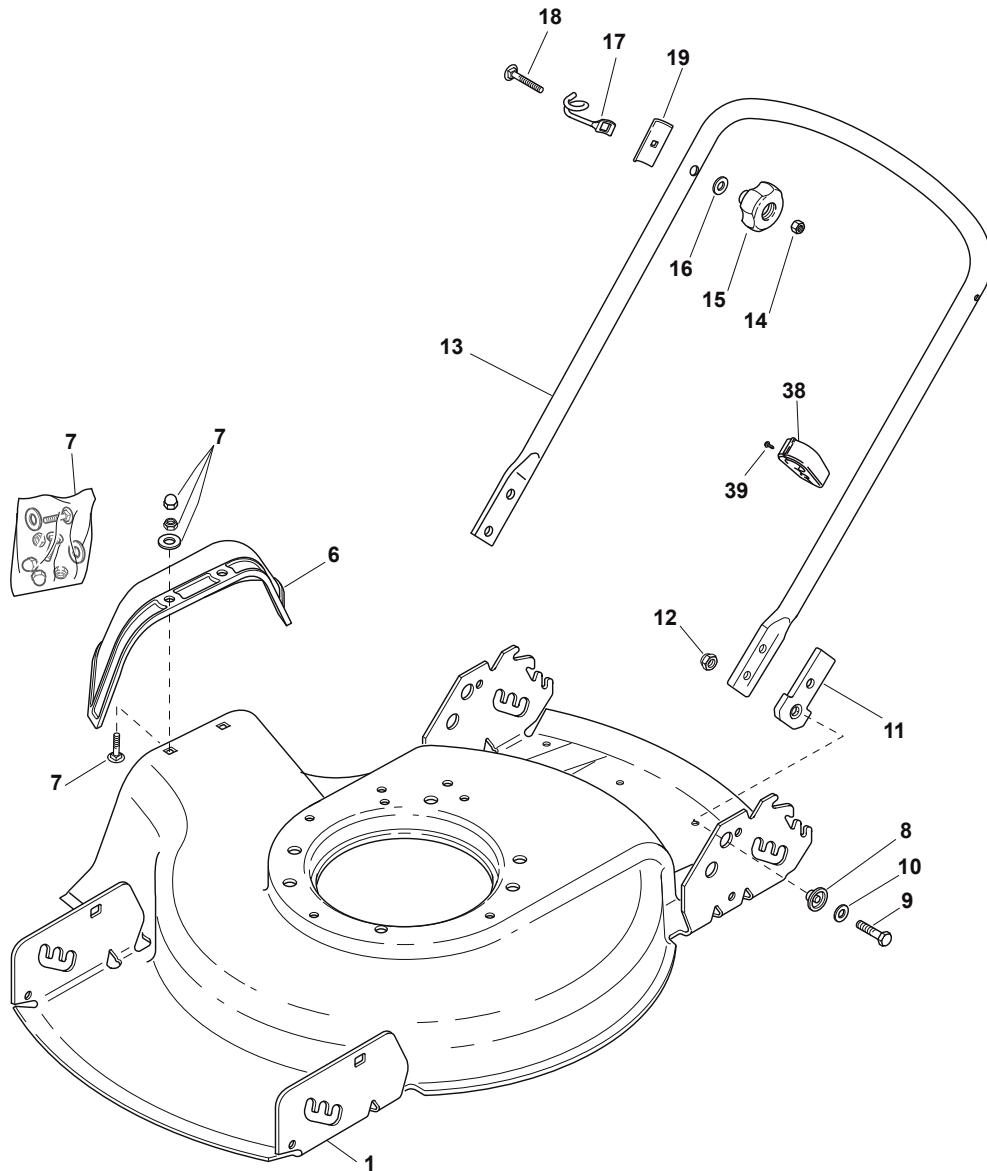

Utgåva Issue 2 - 2016		Kapa Deck			
Pos. Fig.	Antal Q.ty	Art nr Part No	Benämning	Description	Anmärkning Notes
1	1	381004733/0	Chassi gra	Grey Deck	
6	1	322600159/0	Lucka - svart	Stone Guard, Black	
7	1	381008502/0	Skruvsats	Outfit, Screws	
8	4	322041958/0	Bussning	Bushing	
9	4	112793701/0	Skruv	Screw	
10	4	122671651/0	Bricka	Washer	
11	2	322551577/0	Isoleringsplatta	Isolation Plate	
12	4	112155000/0	Mutter	Nut	
13	1	381007548/0	Reglage, nedre Gul	Handle, Lower Part Yellow	Yellow
14	2	112361005/0	Mutter	Nut	
15	2	322399810/0	Ratt	Knob	
16	2	112521350/0	Bricka	Washer	
17	1	122430311/0	Fjäder	Starting Rope Guide Spring	
18	2	112820655/0	Skruv	Screw	
19	2	322545137/0	Förstärkning Sp/O 3X30X50	Handle, Upper Part	
38	1	322192001/0	Fäste	Clamp	
39	1	112728691/0	Skruv	Screw