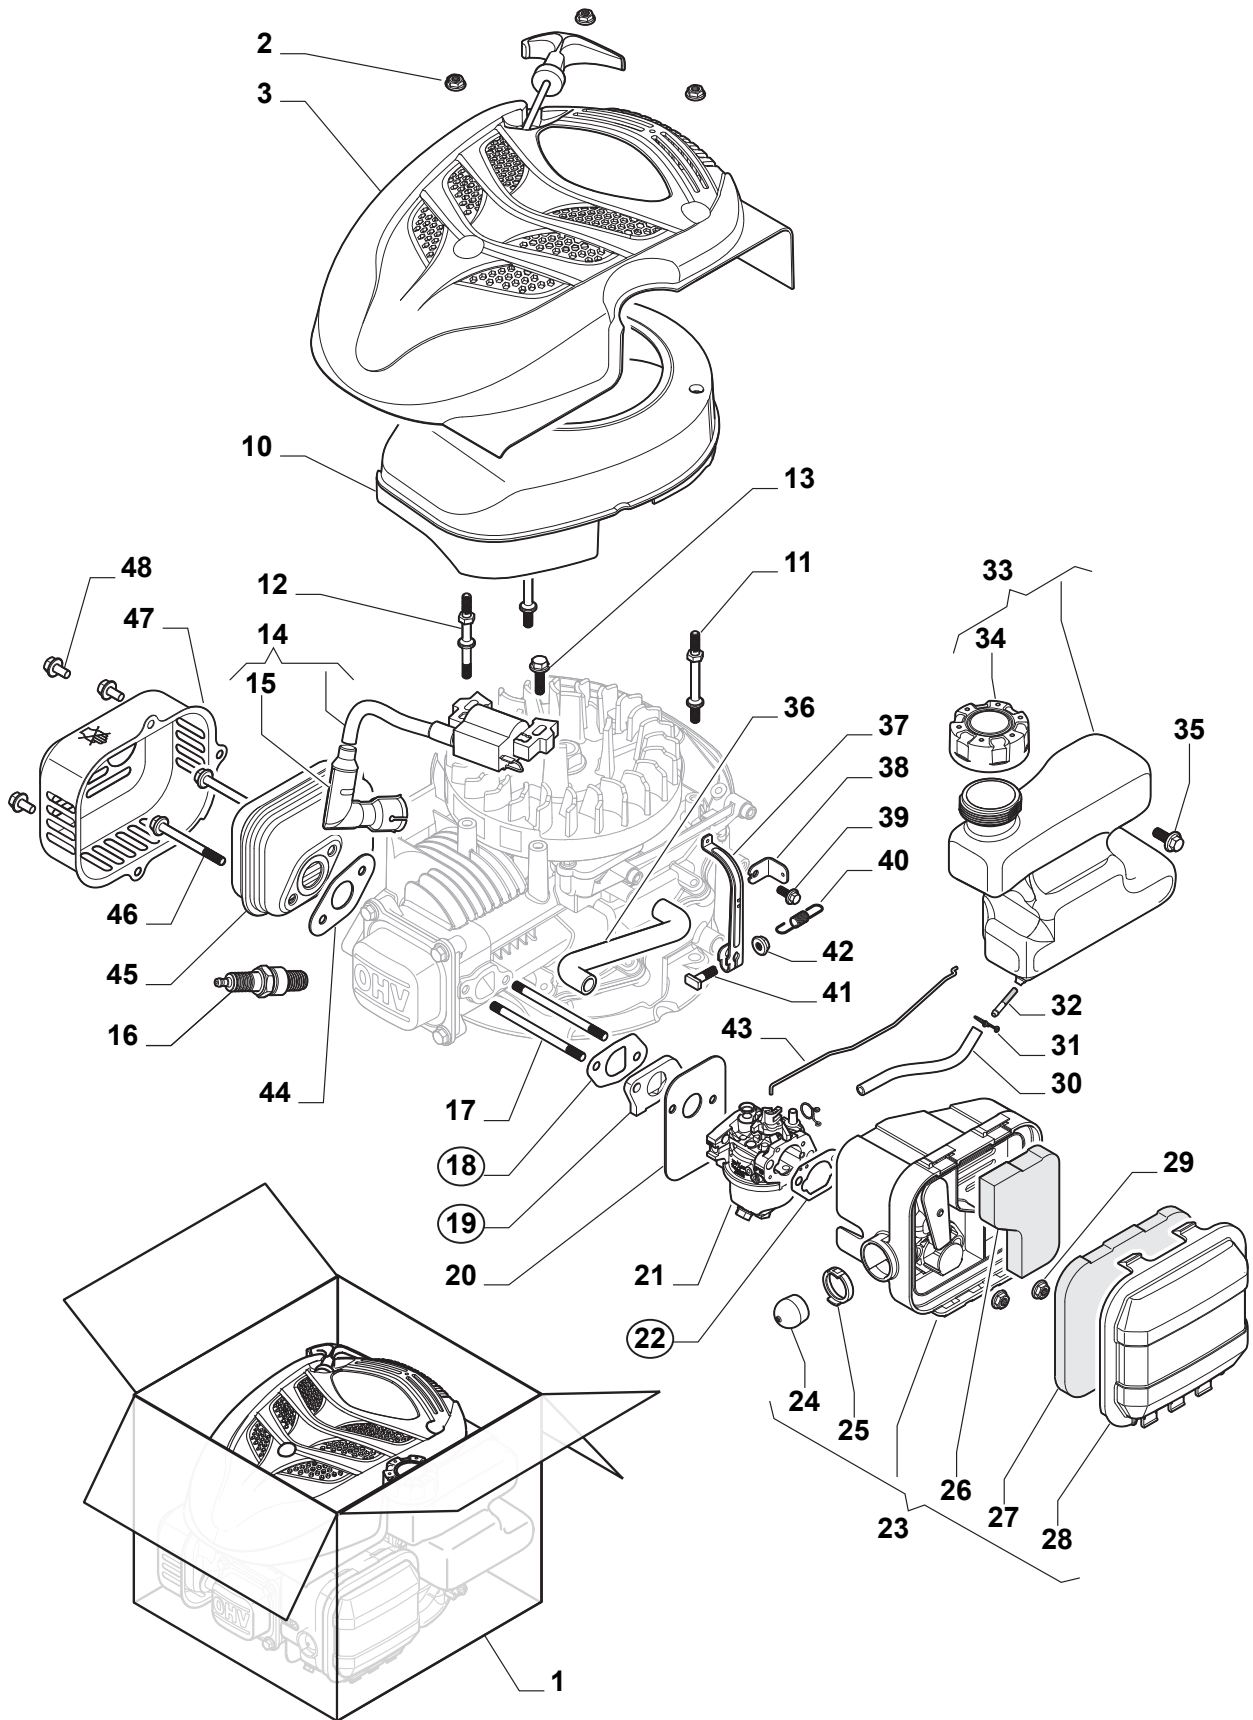

### **DINO 47**

**292470148/S16 - Season 2016**

- Use GLOBAL GARDEN PRODUCT Genuine Spare Parts specified in the parts list for repair and/or replacement.
  - The contents described in the parts list may change due to improvement.
  - The drawings of the spare parts are only indicative and might not represent the part in question exactly.
  - The indications "right" - "left" - "front" - "rear" refer to the position of the operator when using the machine.
- When placing orders of parts for repair and/or replacement, make sure that the illustrated parts list is the one applying to the machine's year of manufacture, as shown on the identification plate attached to the machine.

Utgåva Issue 2 - 2016		Reglage, övre Handle, Upper Part			
Pos. Fig.	Antal Q.ty	Art nr Part No	Benämning	Description	Anmärkning Notes
1	1	381006618/1	Styre-överdel	Handle, Upper Part	
2	1	381003298/1	Reglagebygel	Lever, Engine Brake	
3	1	181000685/0	Motorbromswire	Cable, Thread Engine Brake	GGP Engine
4	1	322551640/0	Plat	Plate	
5	1	112727783/0	Skruv	Screw	
6	1	112154510/0	Mutter	Nut	

Utgåva Issue 2 - 2016		Hjul och navkapsel Wheels and Hub Caps			
Pos. Fig.	Antal Q.ty	Art nr Part No	Benämning	Description	Anmärkning Notes
5	4	122671659/1			
1	2	322033395/0	Hjulaxel	Axle	
2	2	122450442/0	Fjäder	Spring, Right	
3	2	122450441/0	Fjäder	Left Spring	
4	4	122671654/0	Bricka	Washer	
6	4	322600095/0	Hjulskydd	Protection, Wheel	
7	8	122122200/0	Kullager	Bearing	
8	4	322686091/1	Hjul	Wheel	
10	4	122020050/0	Lasbricka	Ring	
11	4	322110491/0	Navkapsel D170 Gra	Hub Cap Grey	Grey
12	4	122430215/0	Fjäder	Spring	

Utgåva Issue 2 - 2016		Kniv Blade			
Pos. Fig.	Antal Q.ty	Art nr Part No	Benämning	Description	Anmärkning Notes
1	1	122465617/0	Knivfäste	Hub	
2	1	181004124/1	Kniv	Blade Standard	
3	1	112530140/0	Bricka	Washer	
4	1	112735694/0	Skruv	Screw	
5	1	112139100/0	Kil	Key	
6	3	112735108/1	Skruv	Screw	
7	3	112521355/0	Bricka	Washer	