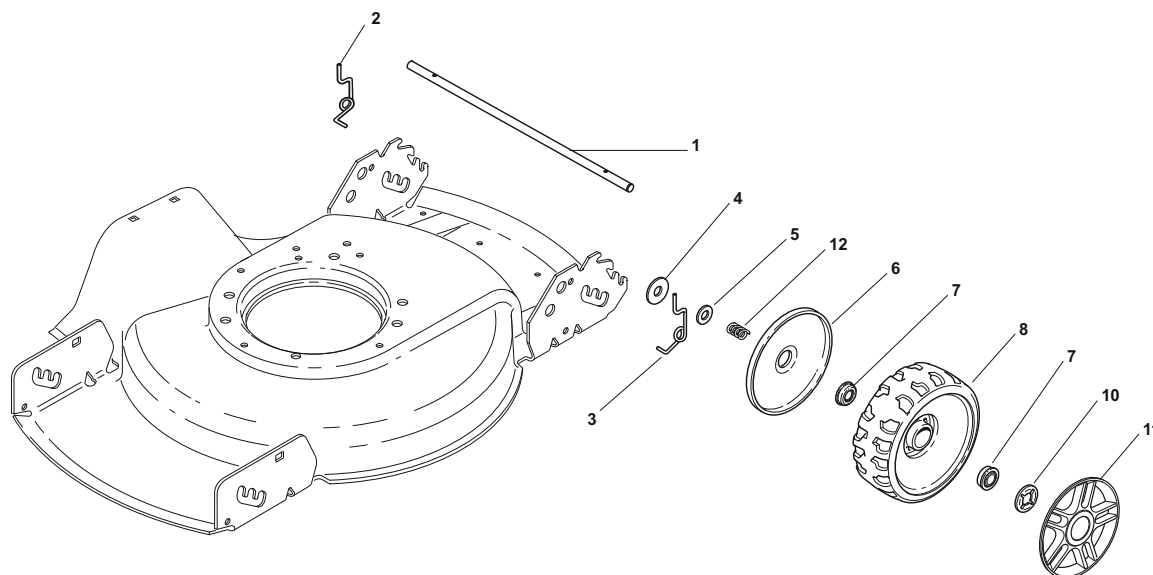

### **DINO 47**

**292470148/S16 - Season 2016**

- Use GLOBAL GARDEN PRODUCT Genuine Spare Parts specified in the parts list for repair and/or replacement.
  - The contents described in the parts list may change due to improvement.
  - The drawings of the spare parts are only indicative and might not represent the part in question exactly.
  - The indications "right" - "left" - "front" - "rear" refer to the position of the operator when using the machine.
- When placing orders of parts for repair and/or replacement, make sure that the illustrated parts list is the one applying to the machine's year of manufacture, as shown on the identification plate attached to the machine.

Utgåva Issue 2 - 2016		Reglage, övre Handle, Upper Part			
Pos. Fig.	Antal Q.ty	Art nr Part No	Benämning	Description	Anmärkning Notes
1	1	381006618/1	Styre-överdel	Handle, Upper Part	
2	1	381003298/1	Reglagebygel	Lever, Engine Brake	
3	1	181000685/0	Motorbromswire	Cable, Thread Engine Brake	GGP Engine
4	1	322551640/0	Plat	Plate	
5	1	112727783/0	Skruv	Screw	
6	1	112154510/0	Mutter	Nut	