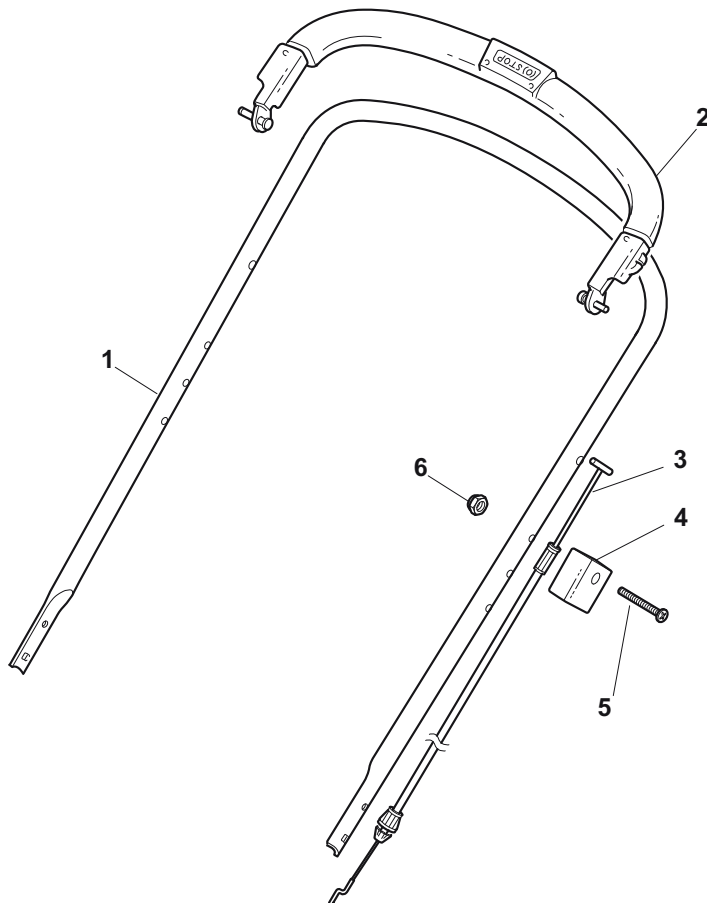

Reservdelskatalog Parts Catalogue

DINO 47 B

292470128/S14 - Season 2015

- Use GLOBAL GARDEN PRODUCT Genuine Spare Parts specified in the parts list for repair and/or replacement.
 - The contents described in the parts list may change due to improvement.
 - The drawings of the spare parts are only indicative and might not represent the part in question exactly.
 - The indications "right" - "left" - "front" - "rear" refer to the position of the operator when using the machine.
- When placing orders of parts for repair and/or replacement, make sure that the illustrated parts list is the one applying to the machine's year of manufacture, as shown on the identification plate attached to the machine.

Utgåva Issue 3 - 2015		Reglage, övre Handle, Upper Part			
Pos. Fig.	Antal Quantity	Art nr Part No	Benämning	Description	Anmärkning Notes
3	1	181000685/0	Motorbromswire	Cable, Thread Engine Brake	B&S Engine
1	1	381006618/1	Styre-överdel	Handle, Upper Part	
2	1	381003298/1	Reglagebygel	Lever, Engine Brake	
4	1	322551640/0	Plat	Plate	
5	1	112727783/0	Skruv	Screw	
6	1	112154510/0	Mutter	Nut	

Utgåva Issue 3 - 2015		Hjul och navkapsel Wheels and Hub Caps			
Pos. Fig.	Antal Quantity	Art nr Part No	Benämning	Description	Anmärkning Notes
1	2	322033395/0	Hjulaxel	Axle	
2	2	122450442/0	Fjäder	Spring, Right	
3	2	122450441/0	Fjäder	Left Spring	
4	4	122671654/0	Bricka	Washer	
5	4	122671659/0	Bricka	Washer	
6	4	322600095/0	Hjulskydd	Protection, Wheel	
7	8	122122200/0	Kullager	Bearing	
8	4	322686091/1	Hjul	Wheel	
10	4	122020050/0	Lasbricka	Ring	
12	4	122430215/0	Fjäder	Spring	