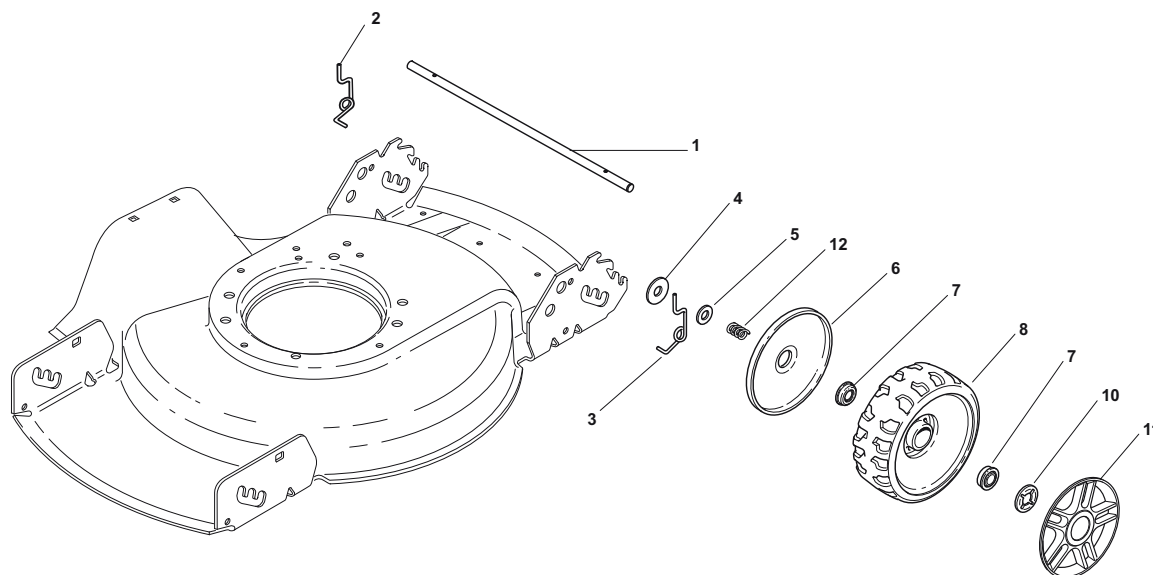

Reservdelskatalog Parts Catalogue

DINO 47 B

292470128/S14 - Season 2015

- Use GLOBAL GARDEN PRODUCT Genuine Spare Parts specified in the parts list for repair and/or replacement.
 - The contents described in the parts list may change due to improvement.
 - The drawings of the spare parts are only indicative and might not represent the part in question exactly.
 - The indications "right" - "left" - "front" - "rear" refer to the position of the operator when using the machine.
- When placing orders of parts for repair and/or replacement, make sure that the illustrated parts list is the one applying to the machine's year of manufacture, as shown on the identification plate attached to the machine.

Utgåva Issue 3 - 2015		Reglage, övre Handle, Upper Part			
Pos. Fig.	Antal Quantity	Art nr Part No	Benämning	Description	Anmärkning Notes
3	1	181000685/0	Motorbromswire	Cable, Thread Engine Brake	B&S Engine
1	1	381006618/1	Styre-överdel	Handle, Upper Part	
2	1	381003298/1	Reglagebygel	Lever, Engine Brake	
4	1	322551640/0	Plat	Plate	
5	1	112727783/0	Skruv	Screw	
6	1	112154510/0	Mutter	Nut	