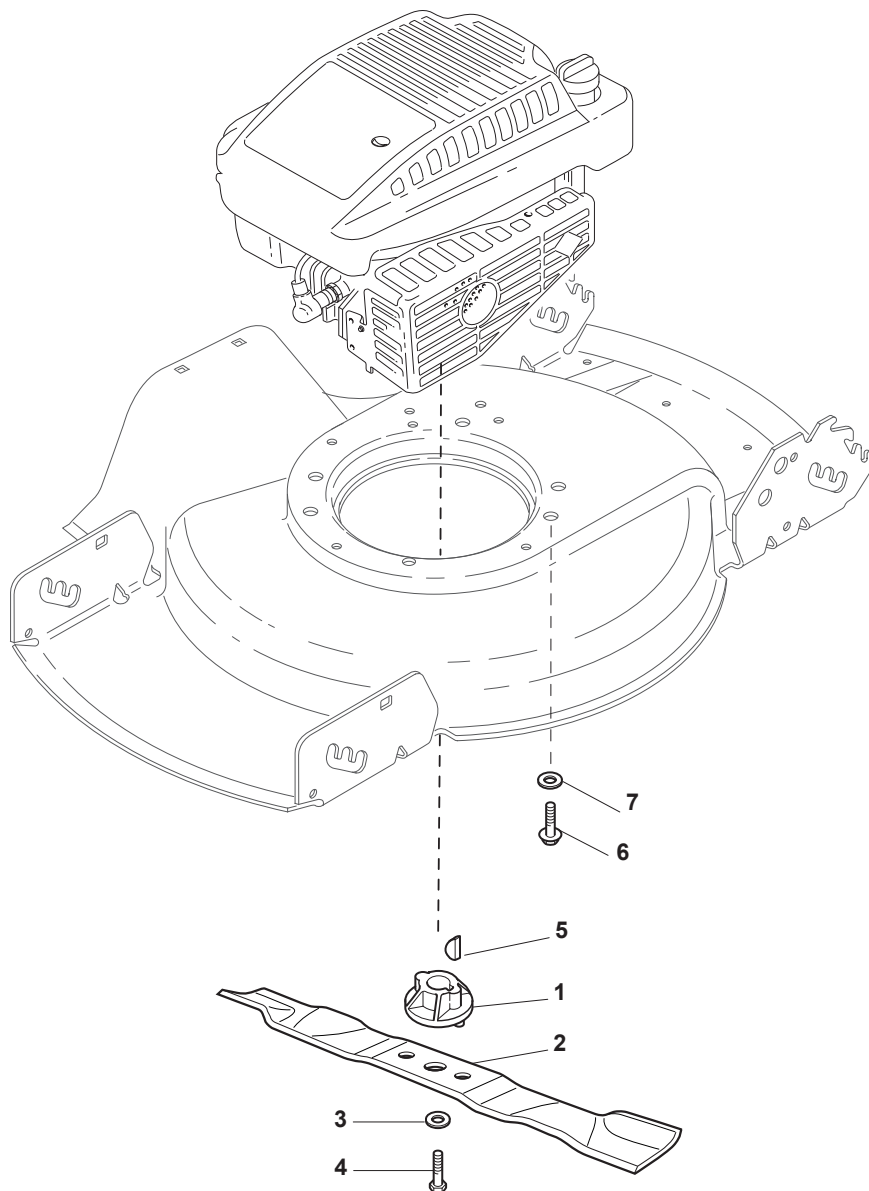

Utgåva Issue 3 - 2015		Kniv Blade			
Pos. Fig.	Antal Quantity	Art nr Part No	Benämning	Description	Anmärkning Notes
1	1	122465617/0	Knivfäste	Hub	
2	1	181004124/1	Kniv	Blade Standard	
3	1	112530140/0	Bricka	Washer	
4	1	112735694/0	Skruv	Screw	
5	1	112139100/0	Kil	Key	
6	3	112735108/1	Skruv	Screw	
7	3	112521355/0	Bricka	Washer