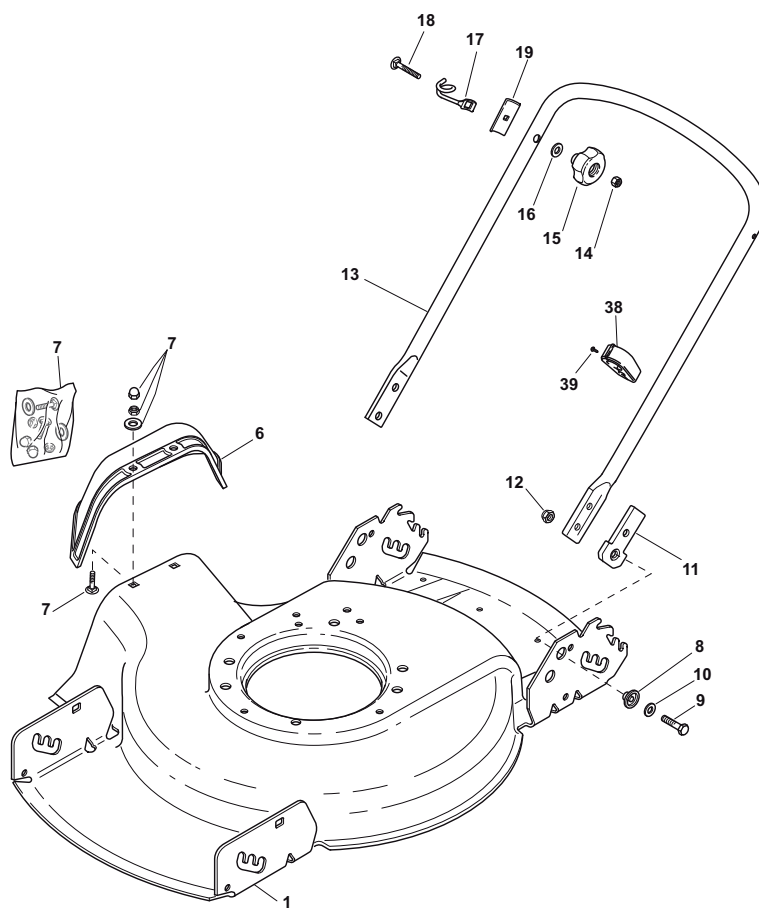

Utgåva Issue 3 - 2015		Kapa Deck			
Pos. Fig.	Antal Quantity	Art nr Part No	Benämning	Description	Anmärkning Notes
1	1	381004733/0	Chassi gra	Grey Deck	
6	1	322600159/0	Lucka - svart	Stone Guard, Black	
7	1	381008502/0	Skruvsats	Outfit, Screws	
8	4	322041958/0	Bussning	Bushing	
9	4	112793701/0	Skruv	Screw	
10	4	122671651/0	Bricka	Washer	
11	2	322551577/0	Isoleringsplatta	Isolation Plate	
12	4	112155000/0	Mutter	Nut	
13	1	381007548/0	Reglage, nedre Gul	Handle, Lower Part Yellow	Yellow
14	2	112361005/0	Mutter	Nut	
15	2	322399810/0	Ratt	Knob	
16	2	112521350/0	Bricka	Washer	
17	1	122430311/0	Fjäder	Starting Rope Guide Spring	
18	2	112820655/0	Skruv	Screw	
19	2	322545137/0	Förstärkning Sp/O 3X30X50	Handle, Upper Part	
38	1	322192001/0	Fäste	Clamp	
39	1	112728691/0	Skruv	Screw