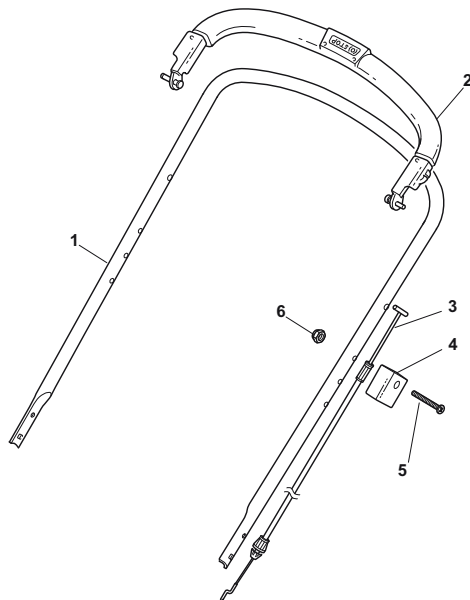

Reservdelskatalog Parts Catalogue

DINO 47 B

292470128/S14 - Season 2016

- Use GLOBAL GARDEN PRODUCT Genuine Spare Parts specified in the parts list for repair and/or replacement.
 - The contents described in the parts list may change due to improvement.
 - The drawings of the spare parts are only indicative and might not represent the part in question exactly.
 - The indications "right" - "left" - "front" - "rear" refer to the position of the operator when using the machine.
- When placing orders of parts for repair and/or replacement, make sure that the illustrated parts list is the one applying to the machine's year of manufacture, as shown on the identification plate attached to the machine.

Utgåva Issue 3 - 2016		Reglage, övre Handle, Upper Part			
Pos. Fig.	Antal Q.ty	Art nr Part No	Benämning	Description	Anmärkning Notes
3	1	181000685/0	Motorbromswire	Cable, Thread Engine Brake	B&S Engine
1	1	381006618/1	Styre-överdel	Handle, Upper Part	
2	1	381003298/1	Reglagebygel	Lever, Engine Brake	
4	1	322551640/0	Plat	Plate	
5	1	112727783/0	Skruv	Screw	
6	1	112154510/0	Mutter	Nut	

Utgåva Issue 3 - 2016		Hjul och navkapsel Wheels and Hub Caps			
Pos. Fig.	Antal Q.ty	Art nr Part No	Benämning	Description	Anmärkning Notes
5	4	122671659/1			
1	2	322033395/0	Hjulaxel	Axle	
2	2	122450442/0	Fjäder	Spring, Right	
3	2	122450441/0	Fjäder	Left Spring	
4	4	122671654/0	Bricka	Washer	
6	4	322600095/0	Hjulskydd	Protection, Wheel	
7	8	122122200/0	Kullager	Bearing	
8	4	322686091/1	Hjul	Wheel	
10	4	122020050/0	Lasbricka	Ring	
11	4	322110491/0	Navkapsel D170 Gra	Hub Cap Grey	Grey
12	4	122430215/0	Fjäder	Spring	