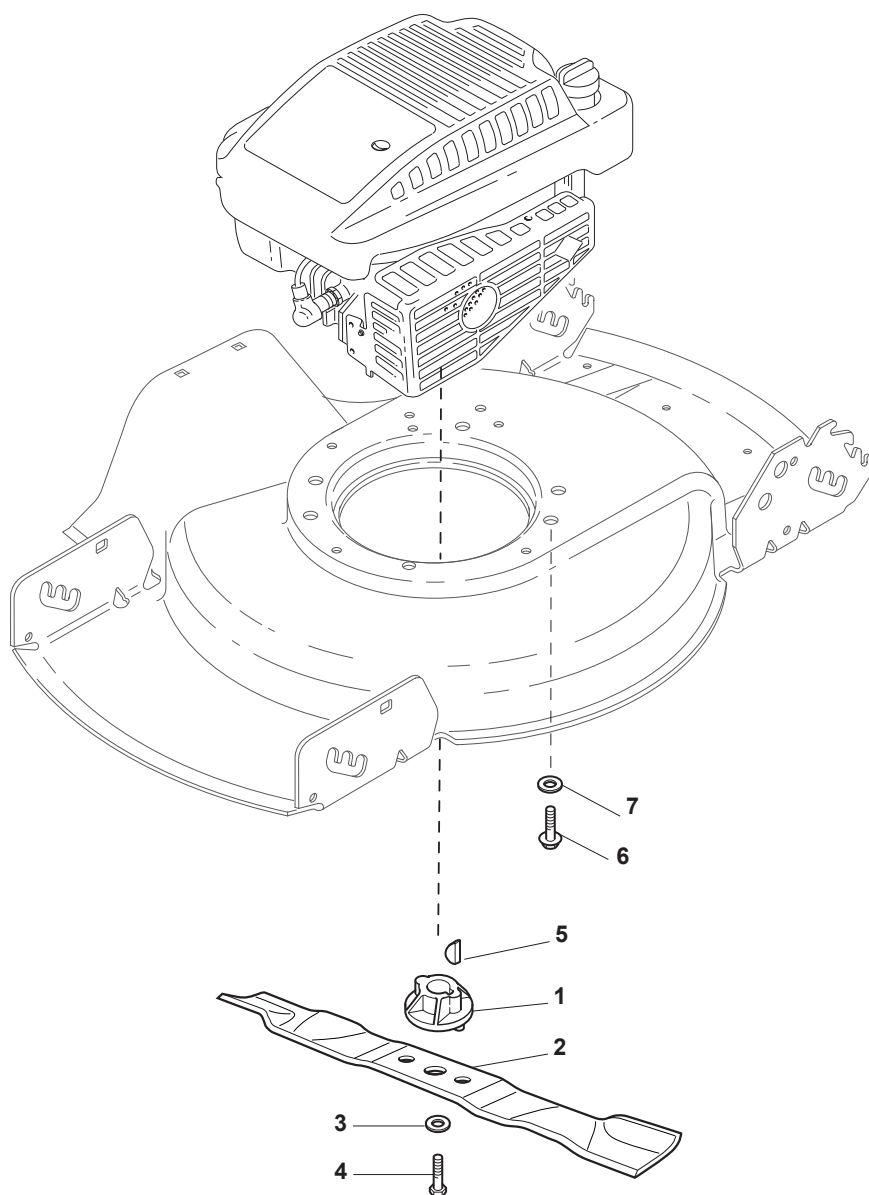

Utgåva Issue 3 - 2016		Kniv Blade			
Pos. Fig.	Antal Q.ty	Art nr Part No	Benämning	Description	Anmärkning Notes
1	1	122465617/0	Knivfäste	Hub	
2	1	181004124/1	Kniv	Blade Standard	
3	1	112530140/0	Bricka	Washer	
4	1	112735694/0	Skruv	Screw	
5	1	112139100/0	Kil	Key	
6	3	112735108/1	Skruv	Screw	
7	3	112521355/0	Bricka	Washer