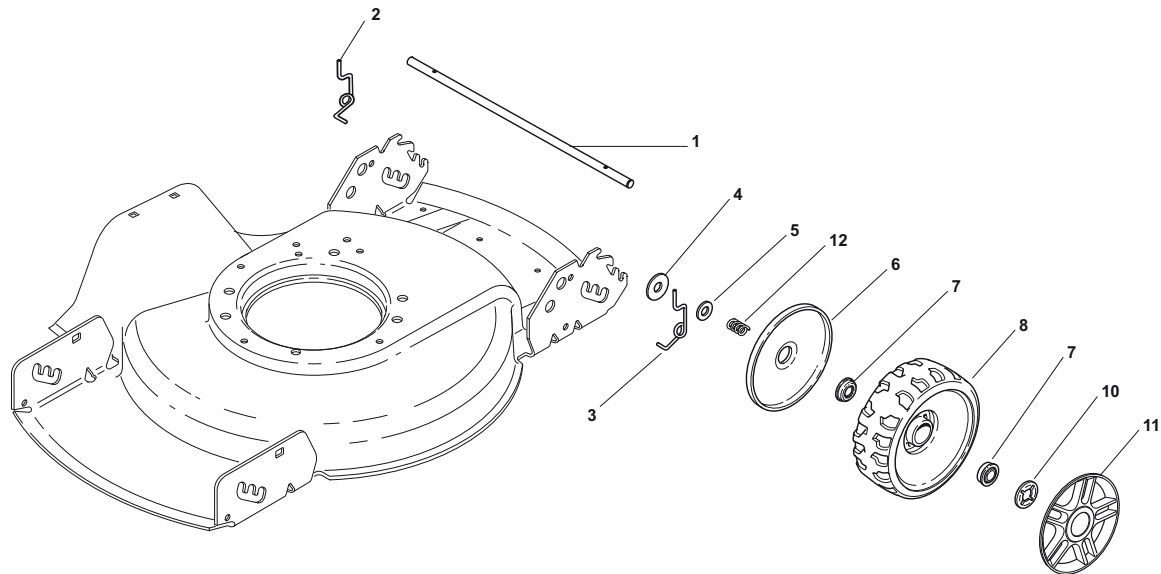

Reservdelskatalog Parts Catalogue

DINO 47 B

292470128/S14 - Season 2016

- Use GLOBAL GARDEN PRODUCT Genuine Spare Parts specified in the parts list for repair and/or replacement.
 - The contents described in the parts list may change due to improvement.
 - The drawings of the spare parts are only indicative and might not represent the part in question exactly.
 - The indications "right" - "left" - "front" - "rear" refer to the position of the operator when using the machine.
- When placing orders of parts for repair and/or replacement, make sure that the illustrated parts list is the one applying to the machine's year of manufacture, as shown on the identification plate attached to the machine.

Utgåva Issue 3 - 2016		Reglage, övre Handle, Upper Part			
Pos. Fig.	Antal Q.ty	Art nr Part No	Benämning	Description	Anmärkning Notes
3	1	181000685/0	Motorbromswire	Cable, Thread Engine Brake	B&S Engine
1	1	381006618/1	Styre-överdel	Handle, Upper Part	
2	1	381003298/1	Reglagebygel	Lever, Engine Brake	
4	1	322551640/0	Plat	Plate	
5	1	112727783/0	Skruv	Screw	
6	1	112154510/0	Mutter	Nut	