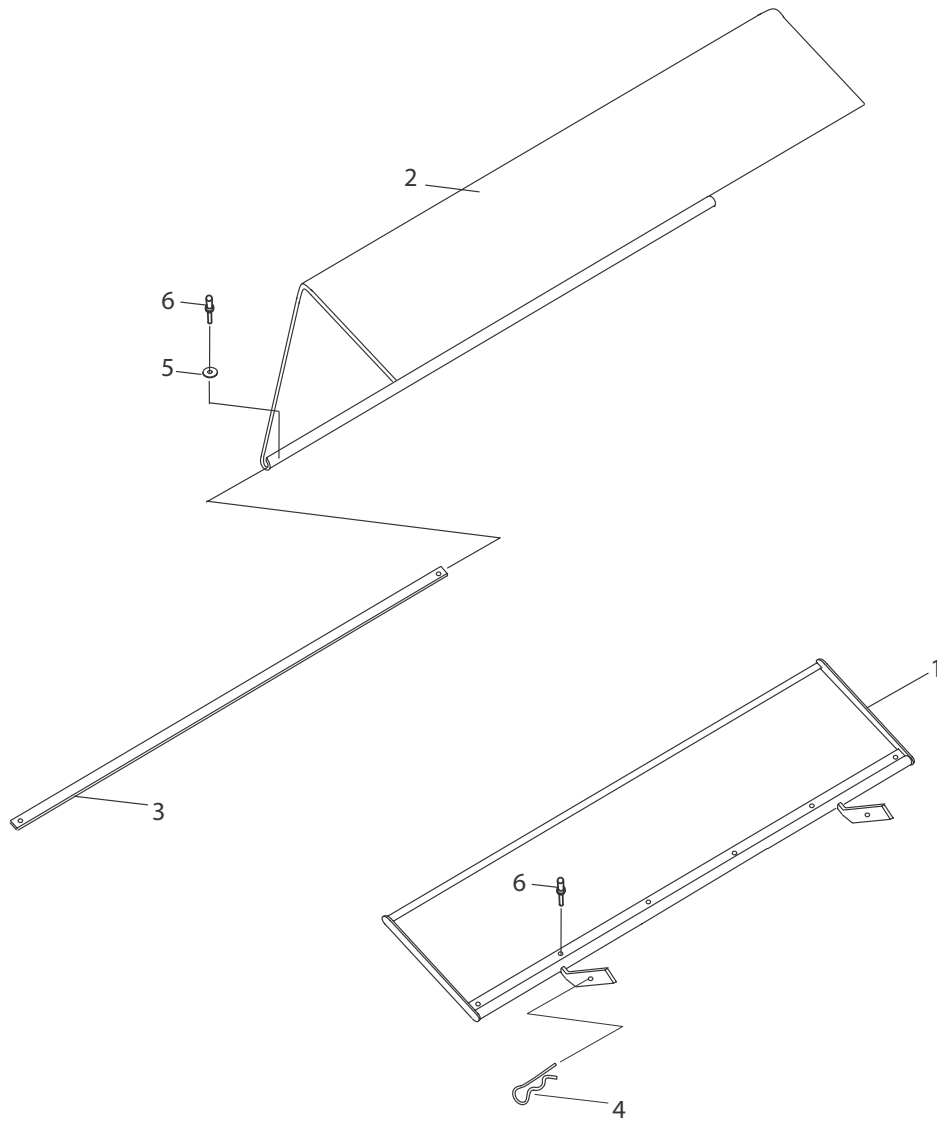

Utgåva Issue 17 - 2015		Frontgummi Front rubber			
Pos. Fig.	Antal Q.ty	Art nr Part No	Benämning	Description	Anmärkning Notes
1	1	1319-2291-01	Fäste	Support	
3	1	1319-2293-01	Stang	Rod	
5	2	9699-0015-02	Bricka	Washer	
2	1	1319-2292-01	Skydd	Cover	
4	2	9598-0003-02	Spring Pin	Spring Pin	
6	8	1319-2138-01	Popnit	Pop Rivet