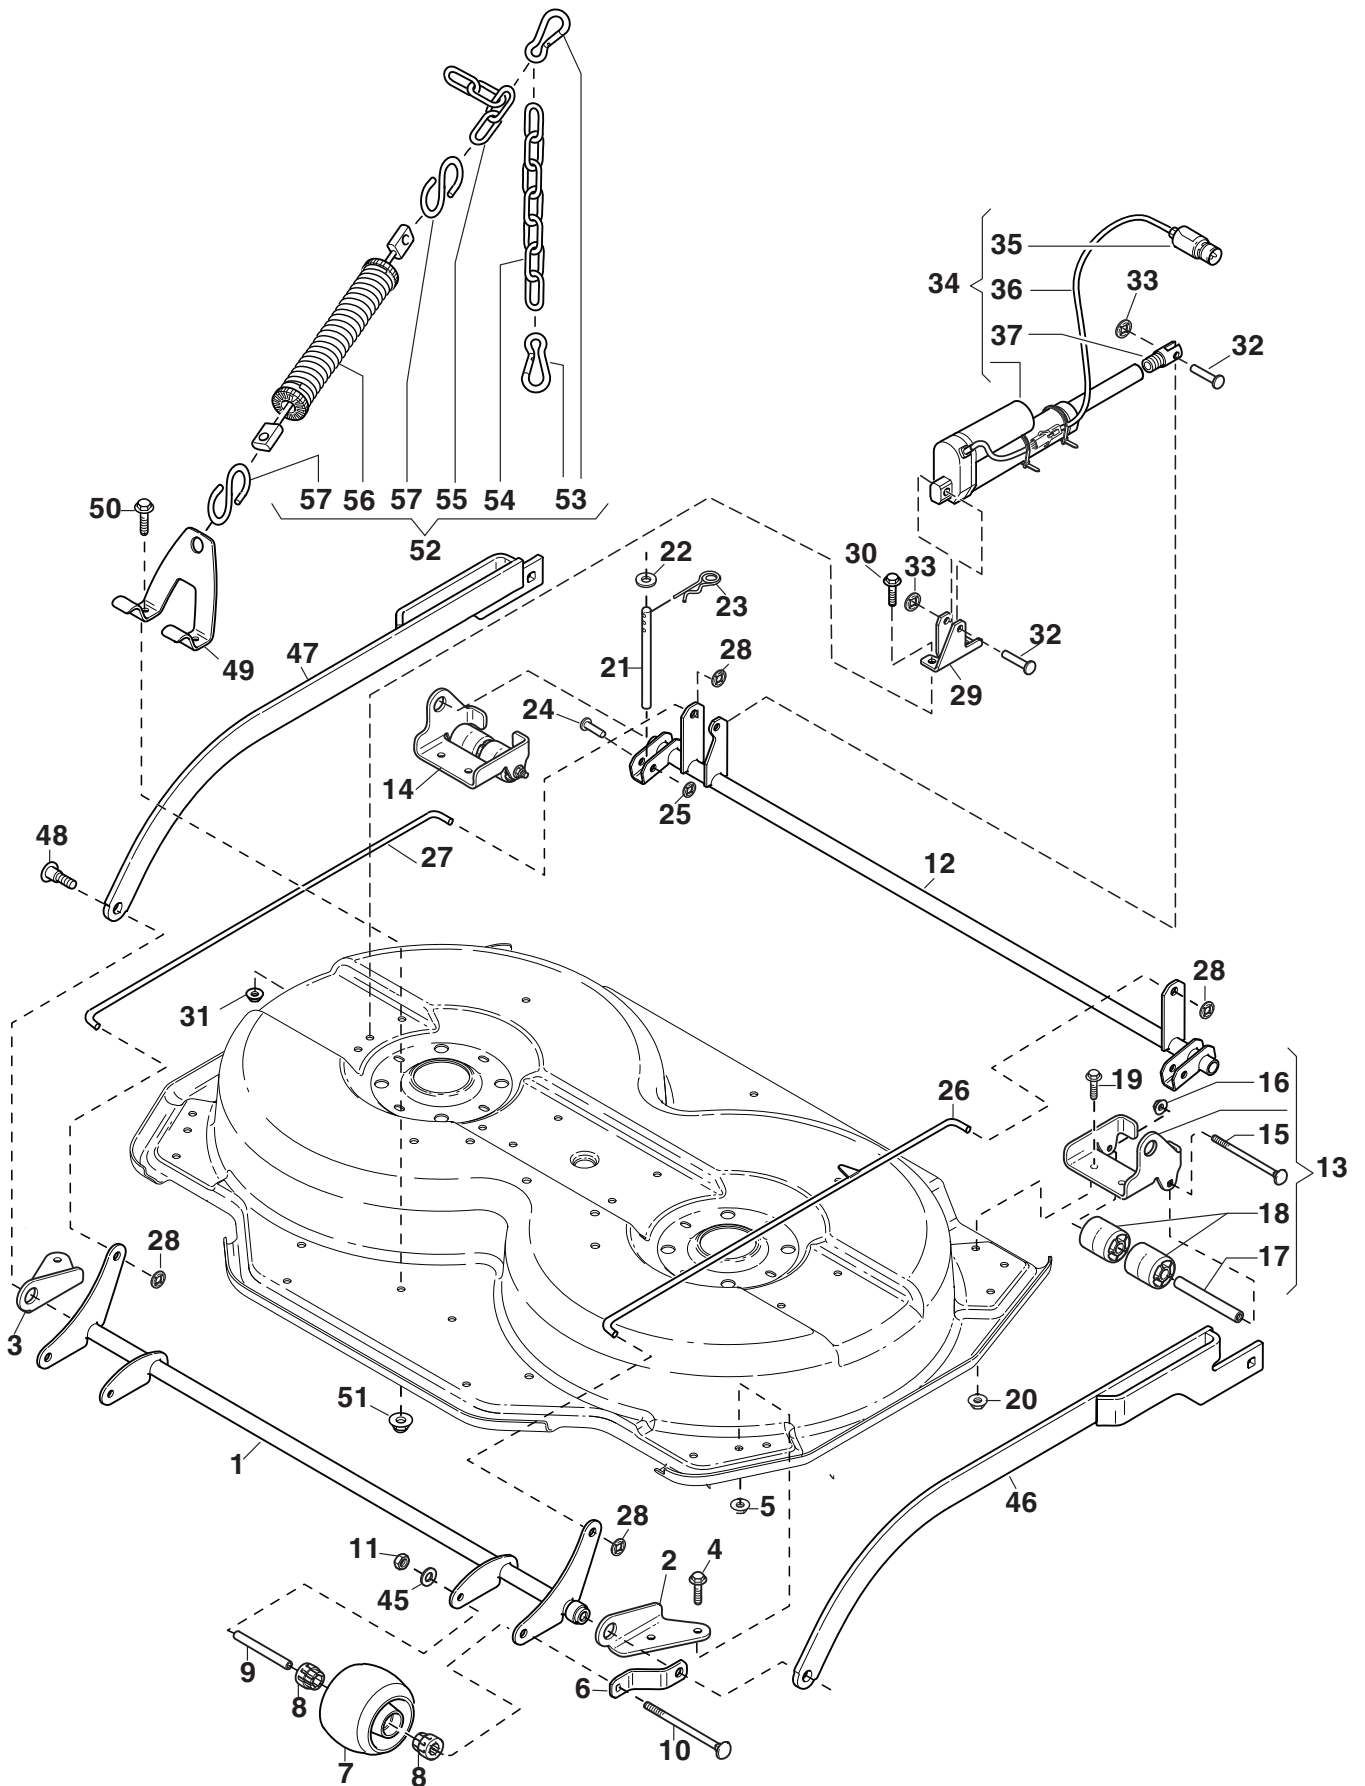

Utgåva Issue 1 - 2014		Reglage		Controls	
Pos. Fig.	Antal Quantity	Art nr Part No	Benämning	Description	Anmärkning Notes
1	1	1134-6275-01	Framaxel-Gul (1-00)	Front Axle-Yellow	
2	1	1134-6215-01	Fäste Fram-Vä (Gul)	Bracket Front-Lh (Yellow)	
3	1	1134-6215-02	Fäste Fram-Hö (Gul)	Bracket Front-Rh (Yellow)	
4	4	112800815/0	Skruv	Screw	
5	4	112154220/0	Mutter	Nut	
6	2	1134-6278-01	Avbärare-Gra (7-14)	Guide-Grey	
7	2	1134-4284-01	Hjul	Wheel	
8	4	1134-4319-01	Lager	Bearing	
9	2	1134-4318-01	Hjulaxel	Wheel Axle	
10	2	9897-0813-02	Skruv	Screw	
11	2	112155000/0	Mutter	Nut	
12	1	1134-6197-01	Bakaxel-Gul (1-00)	Rear Axle-Yellow	
13	1	1134-6282-01	Rulle-vä, m-fäste	Roller-Lh W.Bracket	Pos 15-18 incl.
14	1	1134-6282-02	Rulle-hö, m-fäste	Roller-Rh W.Bracket	Pos 15-18 incl.
15	1	9897-0813-02	Skruv	Screw	
16	1	112154220/0	Mutter	Nut	
17	1	1134-4318-01	Hjulaxel	Wheel Axle	
18	1	1134-9126-01	Stödrullar	Support Rollers	Sats 2 st/kit of 2
19	4	112800815/0	Skruv	Screw	
20	4	112154220/0	Mutter	Nut	
21	2	1134-6198-01	Sprint	Stud	
22	2	9699-0104-02	Bricka	Washer	
23	2	9598-2001-02	Harnalssprint (Hns 4 Dubbel)	Spring Pin	
24	2	9646-0098-22	Nit Kn 8X32	Rivet	
25	2	112604899/0	Starlock P6704 8 Fz	Crown Fastener	
26	1	1134-6250-01	Tryckstang-Vä	Push Rod, Left	Electric
27	1	1134-6246-01	Tryckstang-Hö	Push Rod, Right	
28	4	112604903/0	Bricka	Washer	
29	1	1134-6192-01	Fäste	Bracket	Electric
30	2	9959-0820-16	Skruv	Screw	Electric
31	2	112154220/0	Mutter	Nut	Electric
32	2	9646-0098-22	Nit Kn 8X32	Rivet	Electric
33	2	112604899/0	Starlock P6704 8 Fz	Crown Fastener	Electric
34	1	1134-6417-01	Ställdon	Electric Lifter	Electric, pos 50A-50C incl.
35	1	1134-6182-01	Hankontakt	Male Terminal	Electric
36	1	1134-6418-02	Kabel (L485 Mm)	Cable	Electric, L = 485 mm
37	1	1134-6373-01	Kolvstangsända	Rod End	Electric
46	1	1134-6237-01	Aggregatsarm-Vä Gra	Grey Mower Deck Arm, Left	
47	1	1134-6237-02	Aggregatsarm Kpl-Hö Gra	Grey Mower Deck Arm, Right	
48	2	1134-6279-01	Ansattsskruv	Shoulder Bolt	
49	1	1134-6315-01	Lyffäste-Gra	Lift Bracket-Grey	
50	2	112800815/0	Skruv	Screw	
51	2	112154220/0	Mutter	Nut	
52	1	1134-6362-01	Lyffjäder Kpl	Lift Spring Assy	Inkl. pos 31 - 35
53	2	1134-5528-01	Karbinhake	Snap Hook	
54	1	1134-6368-02	Kedja	Chain	7 links
55	1	1134-6368-01	Kedja	Chain	4 links
56	1	1134-6365-03	Fjäder	Spring