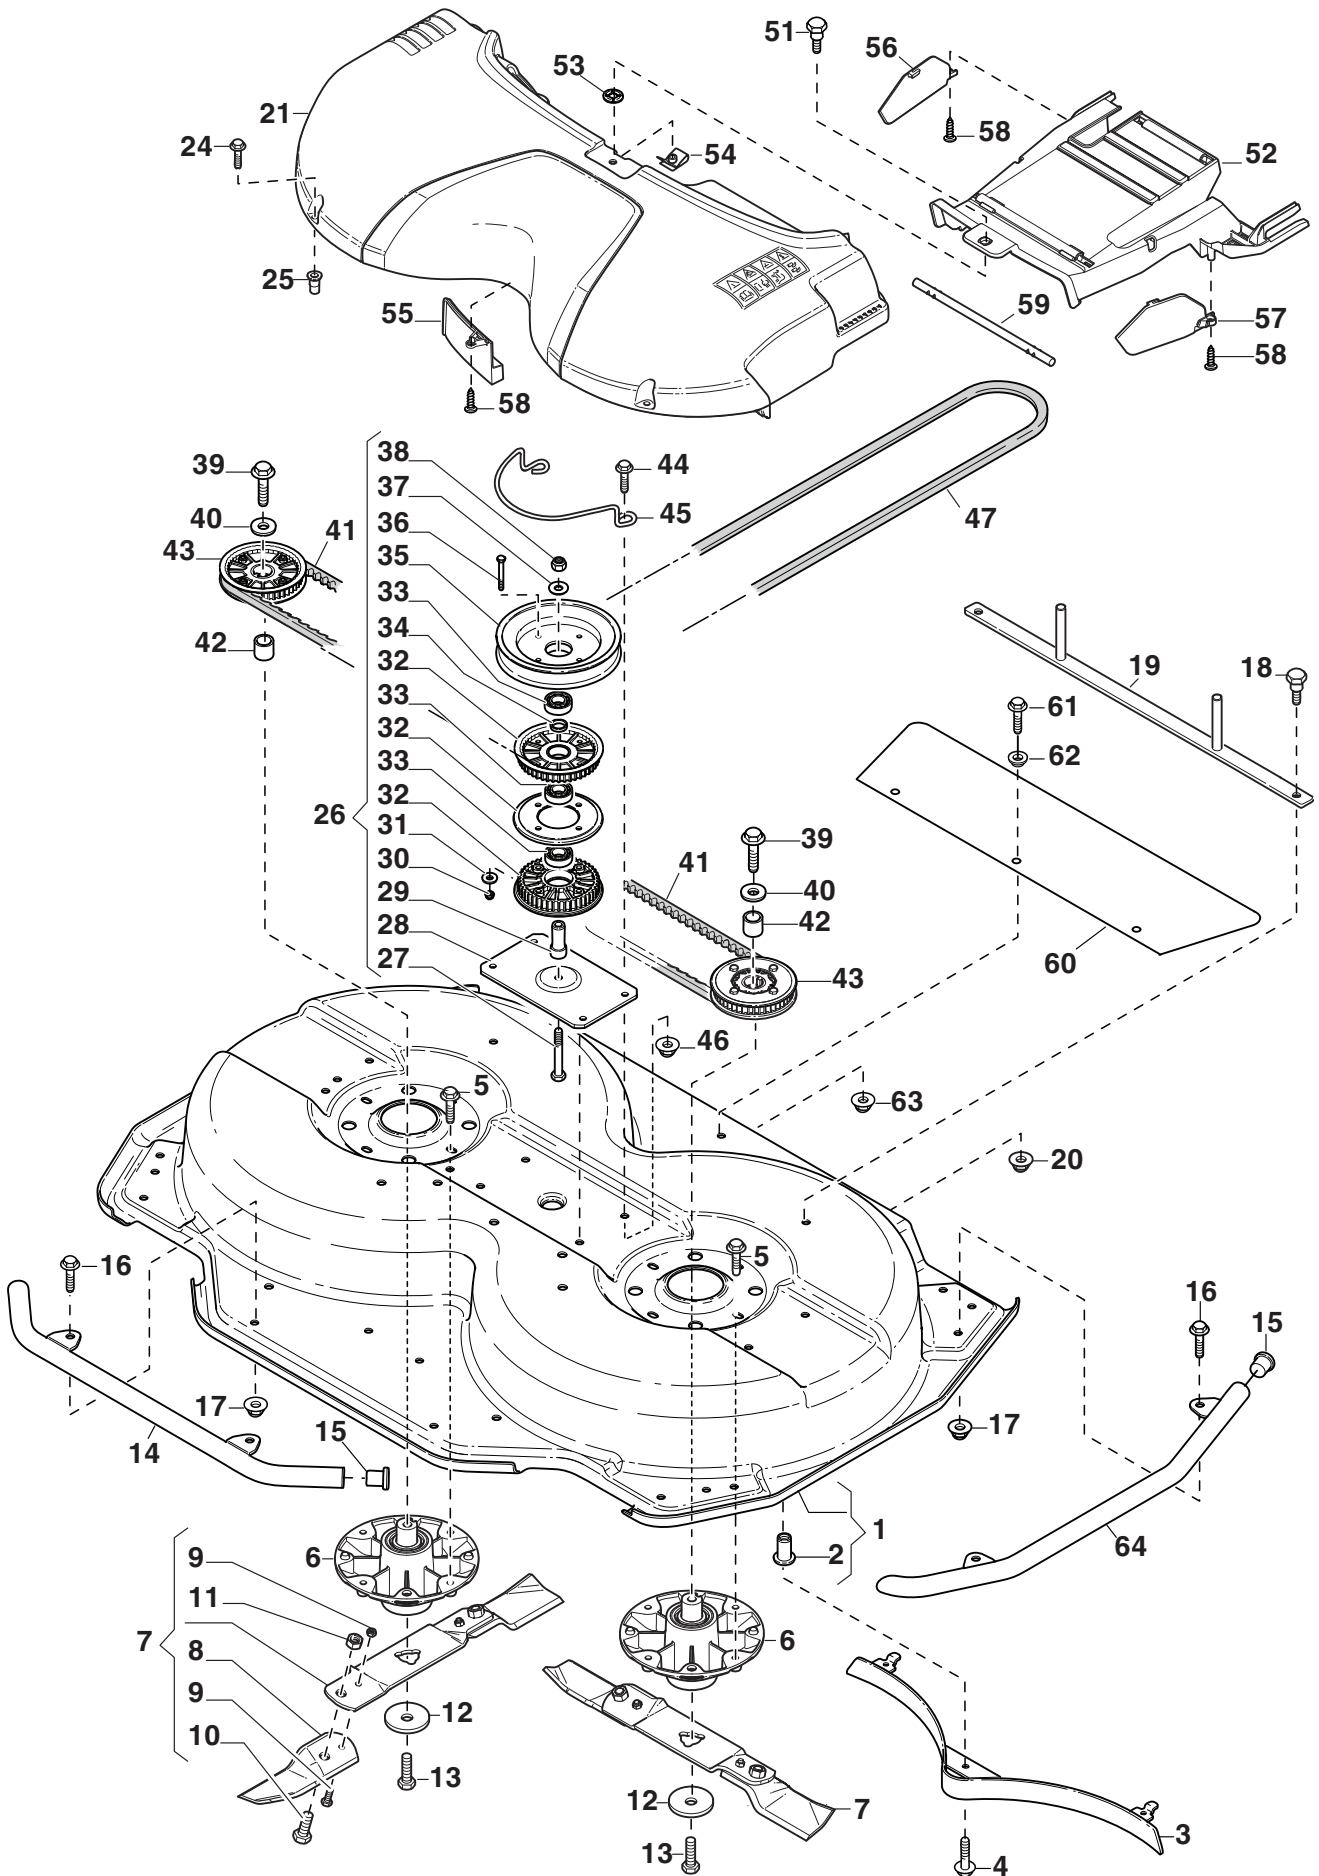

Utgåva Issue 1 - 2014		Transmission Knivar		Transmission and Blades	
Pos. Fig.	Antal Quantity	Art nr Part No	Benämning	Description	Anmärkning Notes
1	1	1134-6191-01	Kapa-Gul 105C (1-00)	Casing-Yellow 105C	Inkl. pos 13 (3 st)
2	3	1134-5595-01	Blindnitmutter	Nut	
3	1	1134-6231-01	KombiPlugg 105C	Mulch Plug 105C	
4	1	9959-0820-16	Skruv	Screw	
5	8	9945-0825-16	Skruv	Screw	
6	2	1134-5831-01	Lagerbox Kpl	Bearing Box Assy	
7	1	1134-9118-01	Knivbalk Kpl (105C)	Blade Bar Assy (105C)	Sats 2 st/kit of 2
8	1	1134-9119-01	Knivsats Kpl	Blade Kit Assy	2 knivar/2 blade tips
9	1	1134-9054-01	Brytbultsats	Shear Bolt Kit	
10	2	1134-6311-01	Bult	Bolt	7/16" UNF
11	2	1134-6312-01	Mutter	Nut	7/16" UNF
12	2	1134-6211-01	Bricka	Washer	
13	2	9997-1060-12	Skruv	Screw	
14	1	1134-6208-01	Frontskydd-Gra (L02 7-14)	Front Guard Tube-Grey	
15	4	9403-0025-80	ÄndPlugg-Gra (lkp 25-21 G)	End Plug, Grey	
16	6	112800815/0	Skruv	Screw	
17	6	112154220/0	Mutter	Nut	
18	2	1134-0240-01	Ansattsskruv | Skruv	Shoulder screw | Screw	
19	1	1137-1082-01	Bygel	Bracket	
20	2	112154220/0	Mutter	Nut	
21	1	1134-6280-04	Transmkapa-gra	Transmission Cover-Grey	
24	2	9945-0825-16	Skruv	Screw	
25	2	1134-5595-01	Blindnitmutter	Nut	
26	1	1137-0116-02	Kuggremskiva Smst (P105C)	Toothed Pulley Assy (P105C)	Inkl. pos 31 - 42
27	1	9997-1070-12	Skruv	Screw	
28	1	1134-6209-01	Fäste	Bracket	
29	1	1134-6205-02	Tapp	Shaft	
30	4	9747-0631-02	Mutter | Lasmutter	Nut	
31	4	9699-0060-02	Bricka	Washer	
32	1	1134-9128-02	Kuggremskiva	Toothed Belt Pulley	
33	3	9549-0019-00	Kullager	Ball Bearing	
34	1	1134-3725-06	Distans	Spacer	H = 1.5 mm
35	1	1137-0118-01	Remskiva	Pulley	Ø = 168 mm
36	4	9997-0650-12	Skruv	Screw	
37	1	9699-0030-02	Bricka	Washer	
38	1	9731-1031-22	Mutter	Nut	
39	2	9997-1060-12	Skruv	Screw	
40	2	1134-5406-01	Bricka	Washer	
41	2	9585-0165-01	Kuggrem	Toothed Belt	
42	2	1134-5400-04	Distans	Spacer	
43	1	1134-9127-01	Kuggremskiva	Toothed Belt Pulley	Sats 2 st/kit of 2
44	4	9959-0820-16	Skruv	Screw	
45	1	1134-6431-01	Remstyrning	Belt Guide	
46	4	112154220/0	Mutter	Nut	
47	1	1134-9149-01	Kilrem	V-Belt	9585-0199-01 4WD (kevlar)
47	1	1134-9150-01	Kilrem	V-Belt	9585-0200-01 2WD (kevlar)
51	1	1134-0240-00	Skruv	Screw