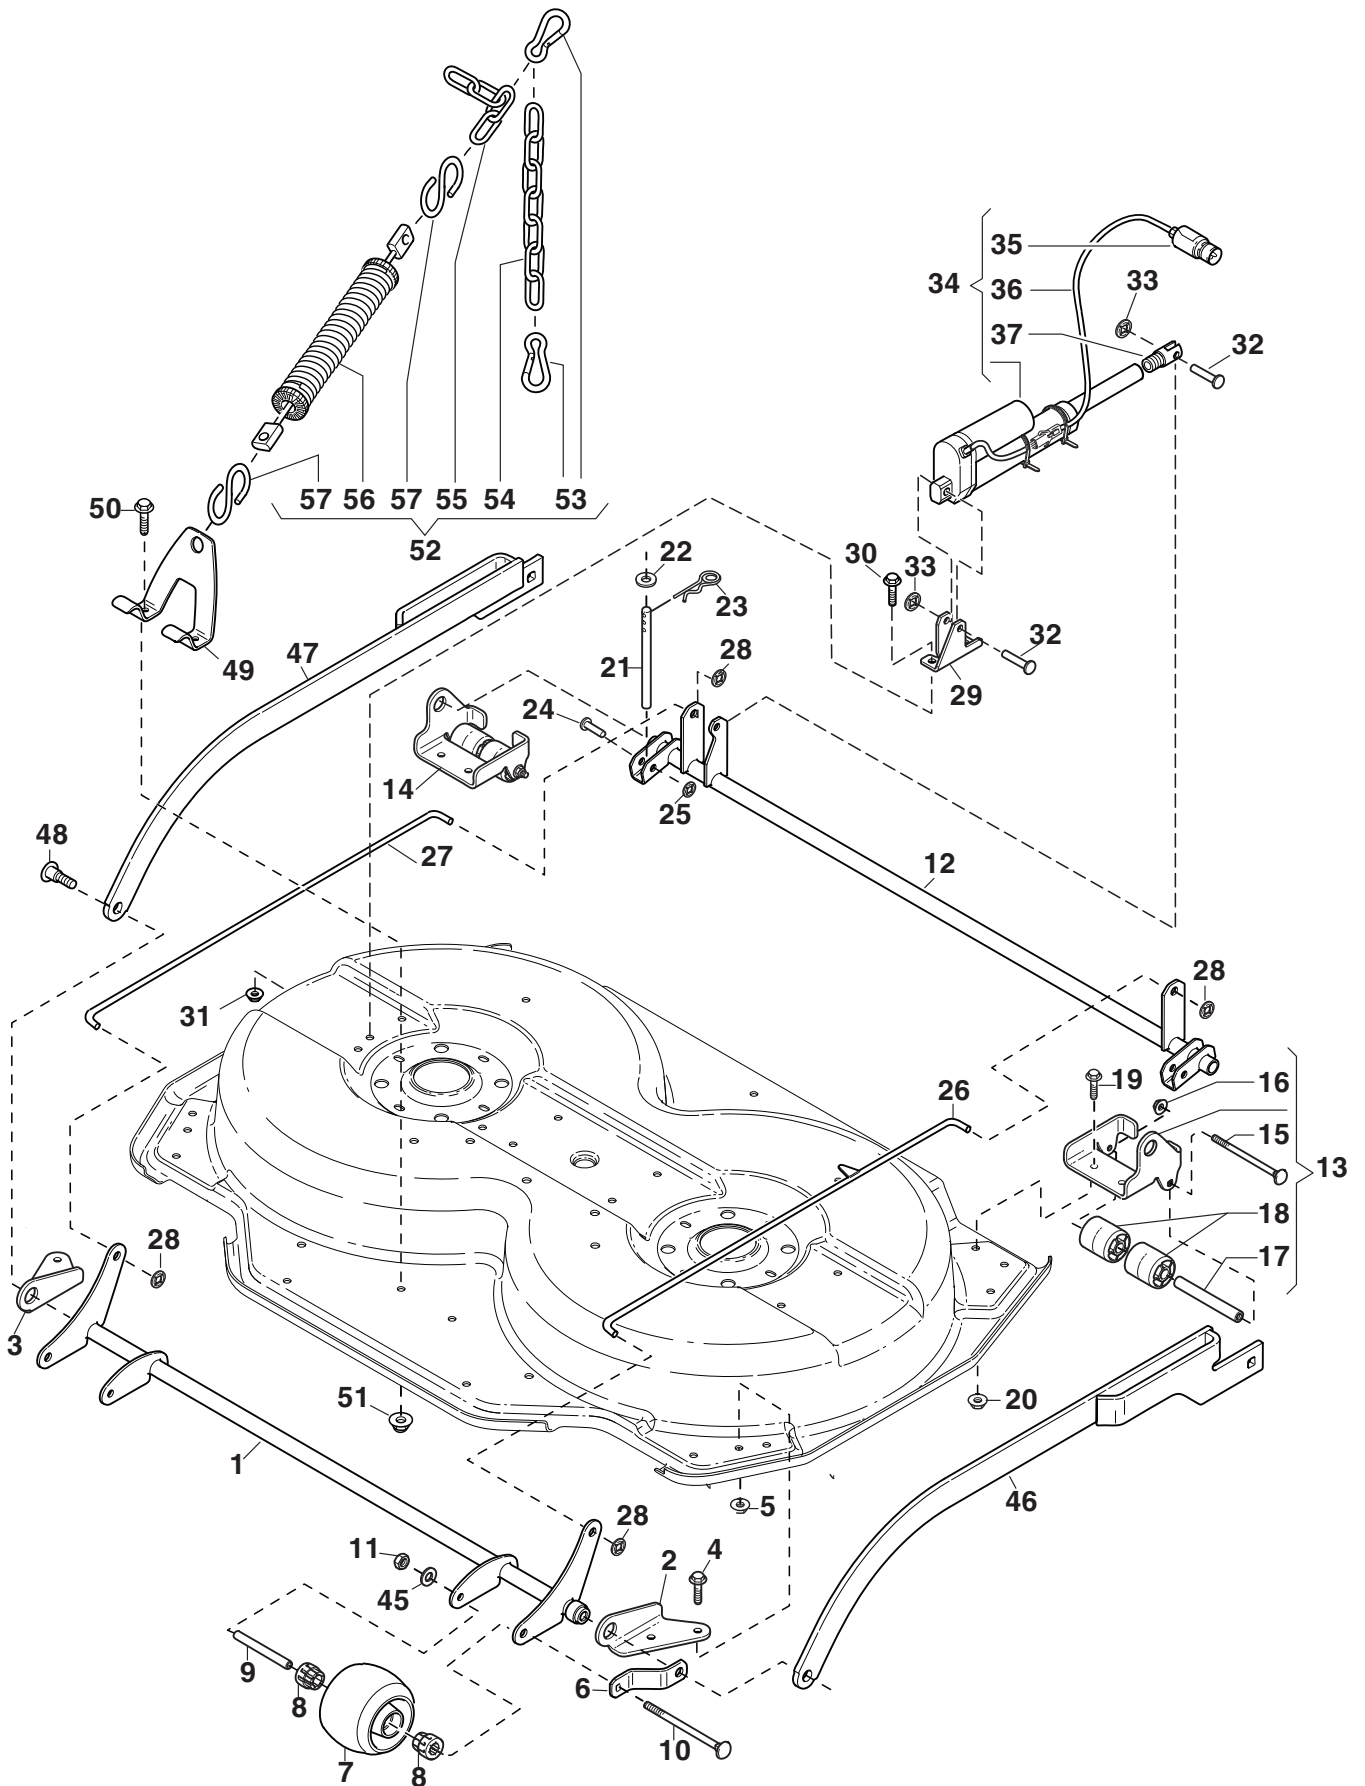

Utgåva Issue 1 - 2014		Reglage		Controls	
Pos. Fig.	Antal Quantity	Art nr Part No	Benämning	Description	Anmärkning Notes
1	1	1134-6275-01	Framaxel-Gul (1-00)	Front Axle-Yellow	
2	1	1134-6215-01	Fäste Fram-Vä (Gul)	Bracket Front-Lh (Yellow)	
3	1	1134-6215-02	Fäste Fram-Hö (Gul)	Bracket Front-Rh (Yellow)	
4	4	112800815/0	Skruv	Screw	
5	4	112154220/0	Mutter	Nut	
6	2	1134-6278-01	Avbärare-Gra (7-14)	Guide-Grey	
7	2	1134-4284-01	Hjul	Wheel	
8	4	1134-4319-01	Lager	Bearing	
9	2	1134-4318-01	Hjulaxel	Wheel Axle	
10	2	9897-0813-02	Skruv	Screw	
11	2	112155000/0	Mutter	Nut	
12	1	1134-6197-01	Bakaxel-Gul (1-00)	Rear Axle-Yellow	
13	1	1134-6282-01	Rulle-vä, m-fäste	Roller-Lh W.Bracket	Pos 15-18 incl.
14	1	1134-6282-02	Rulle-hö, m-fäste	Roller-Rh W.Bracket	Pos 15-18 incl.
15	1	9897-0813-02	Skruv	Screw	
16	1	112154220/0	Mutter	Nut	
17	1	1134-4318-01	Hjulaxel	Wheel Axle	
18	1	1134-9126-01	Stödrullar	Support Rollers	Sats 2 st/kit of 2
19	4	112800815/0	Skruv	Screw	
20	4	112154220/0	Mutter	Nut	
21	2	1134-6198-01	Sprint	Stud	
22	2	9699-0104-02	Bricka	Washer	
23	2	9598-2001-02	Harnalssprint (Hns 4 Dubbel)	Spring Pin	
24	2	9646-0098-22	Nit Kn 8X32	Rivet	
25	2	112604899/0	Starlock P6704 8 Fz	Crown Fastener	
26	1	1134-6250-01	Tryckstang-Vä	Push Rod, Left	Electric
27	1	1134-6246-01	Tryckstang-Hö	Push Rod, Right	
28	4	112604903/0	Bricka	Washer	
29	1	1134-6192-01	Fäste	Bracket	Electric
30	2	9959-0820-16	Skruv	Screw	Electric
31	2	112154220/0	Mutter	Nut	Electric
32	2	9646-0098-22	Nit Kn 8X32	Rivet	Electric
33	2	112604899/0	Starlock P6704 8 Fz	Crown Fastener	Electric
34	1	1134-6417-01	Ställdon	Electric Lifter	Electric, pos 50A-50C incl.
35	1	1134-6182-01	Hankontakt	Male Terminal	Electric
36	1	1134-6418-02	Kabel (L485 Mm)	Cable	Electric, L = 485 mm
37	1	1134-6373-01	Kolvstangsända	Rod End	Electric
46	1	1134-6237-01	Aggregatsarm-Vä Gra	Grey Mower Deck Arm, Left	
47	1	1134-6237-02	Aggregatsarm Kpl-Hö Gra	Grey Mower Deck Arm, Right	
48	2	1134-6279-01	Ansattsskruv	Shoulder Bolt	
49	1	1134-6315-01	Lyffäste-Gra	Lift Bracket-Grey	
50	2	112800815/0	Skruv	Screw	
51	2	112154220/0	Mutter	Nut	
52	1	1134-6362-01	Lyffjäder Kpl	Lift Spring Assy	Inkl. pos 31 - 35
53	2	1134-5528-01	Karbinhake	Snap Hook	
54	1	1134-6368-02	Kedja	Chain	7 links
55	1	1134-6368-01	Kedja	Chain	4 links
56	1	1134-6365-03	Fjäder	Spring