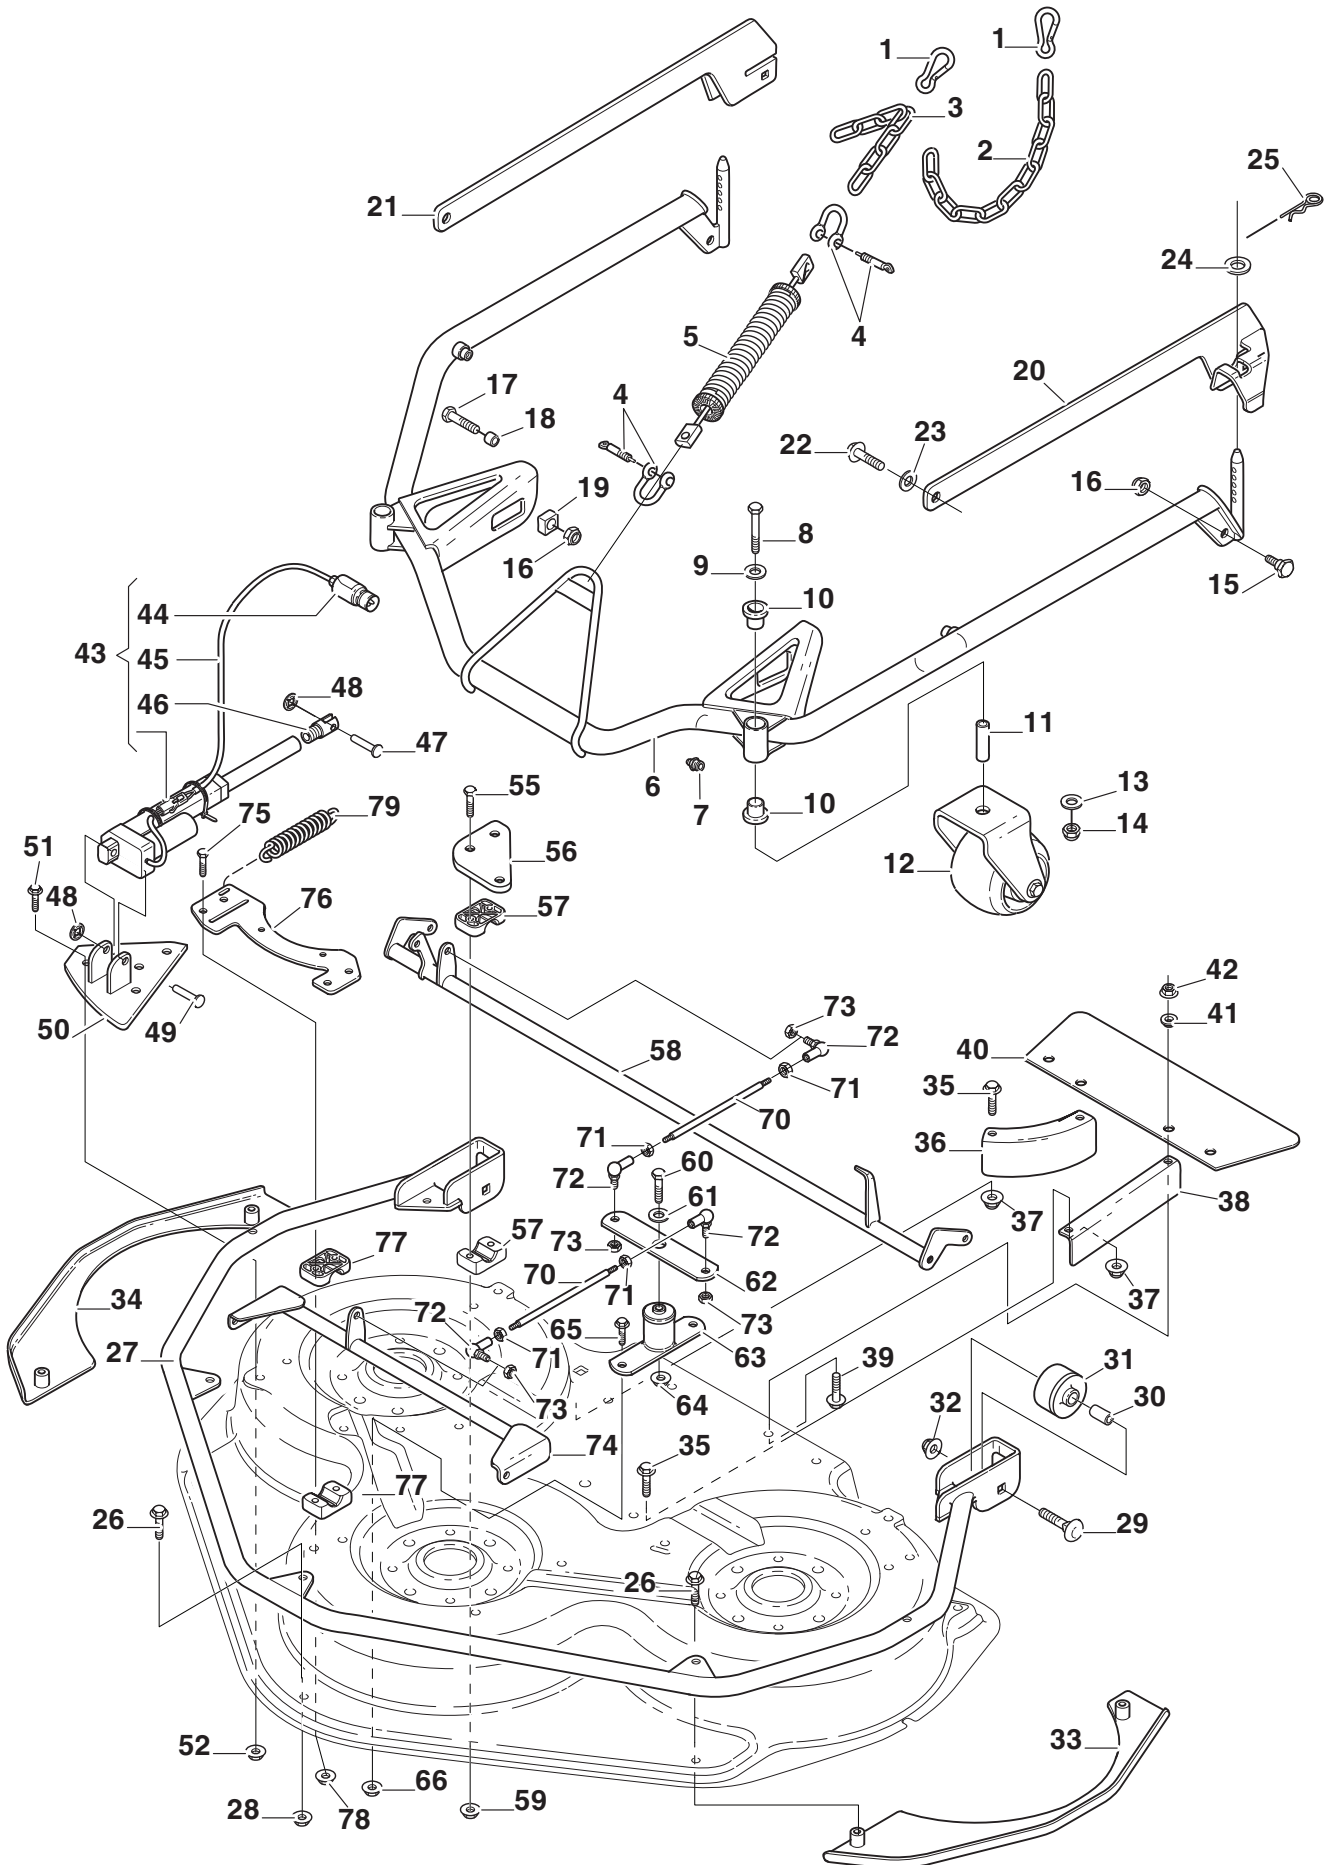

Utgåva Issue 25 - 2015		Reglage		Controls	
Pos. Fig.	Antal Q.ty	Art nr Part No	Benämning	Description	Anmärkning Notes
1	2	1134-5528-01	Karbinhake	Snap Hook	
2	1	1134-6368-03	Kedja	Chain	12 links
3	1	1134-6368-02	Kedja	Chain	7 links
4	2	1134-2629-01	Schackel	Lift Link	
5	1	1134-6365-02	Fjäder	Spring	
6	1	1134-5843-01	Ram Kpl-Gra (7-14)	Frame-Grey	
7	2	112379511/0	Smörjnippel	Grease Dispenser	
8	2	9997-1090-12	Skruv	Screw	
9	2	9699-0030-02	Bricka	Washer	
10	1	1134-9026-01	Bussning	Bearing	Sats 4 st/kit of 4
11	2	1134-5677-01	Distans	Spacer	
12	2	1134-5884-01	Pivothjul	Pivot Wheel Assy	
13	2	9699-0030-02	Bricka	Washer	
14	2	112156602/0	Mutter	Nut	
15	2	1134-0240-01	Ansattsskruv | Skruv	Shoulder screw | Screw	
16	4	112155000/0	Mutter	Nut	
17	2	112793301/0	Skruv	Screw	
18	2	1134-5626-01	Distans	Spacer	
19	2	1134-7595-01	Distans	Spacer	
20	1	1134-6141-01	Aggregatsarm-Vä Gra	Grey Mower Deck Arm, Left	
21	1	1134-6141-02	Aggregatsarm Kpl-Hö Gra	Grey Mower Deck Arm, Right	
22	2	112800815/0	Skruv	Screw	
23	2	112523060/0	Bricka	Washer	
24	2	9699-0123-02	Bricka	Washer	17x40x6
25	2	9598-2001-02	Harnalssprint (Hns 4 Dubbel)	Spring Pin	
26	5	9959-0820-16	Skruv	Screw	
27	1	1134-5977-02	Skyddsram Kpl-Gra 7-14	Protection Frame-Grey	
28	1	112154220/0	Mutter	Nut	
29	2	9897-1060-12	Skruv	Screw	
30	2	1134-0041-04	Bussning	Bushing	
31	2	1134-3434-01	Rulle	Roller	
32	2	9739-1031-22	Mutter	Nut	
33	1	1137-0249-01	Slitskydd Kpl-Vä	Wear Protection Assy-Lh	
34	1	1137-0249-02	Slitskydd Kpl-Hö	Wear Protection Assy-Rh	
35	4	9959-0820-16	Skruv	Screw	
36	1	1134-5970-01	Ledskena Kpl (Böjd) 5-01	Guide Plate (Curved)	
37	4	112154220/0	Mutter	Nut	
38	1	1134-5553-02	Ledskena-Rak (Svart) 5-01	Guide Plate-Straight (Black)	
39	2	9959-0820-16	Skruv	Screw	
40	1	1134-5885-01	Gummiskydd	Rubber Flap	
41	4	1134-4185-01	Ansatsbricka	Flange Washer	
42	2	112154220/0	Mutter	Nut	
43	1	1134-6416-01	Ställdon	Electric Lifter	
44	1	1134-6373-01	Kolvstangsända	Rod End	
45	1	1134-6418-01	Kabel (L835 Mm)	Cable	L = 835 mm
46	1	1134-6182-01	Hankontakt	Male Terminal	
47	1	9646-0098-22	Nit Kn 8X32	Rivet	
48	2	112604899/0	Starlock P6704 8 Fz	Crown Fastener	
49	1	9646-0105-22	Nit | Nit Kn 8X45	Rivet