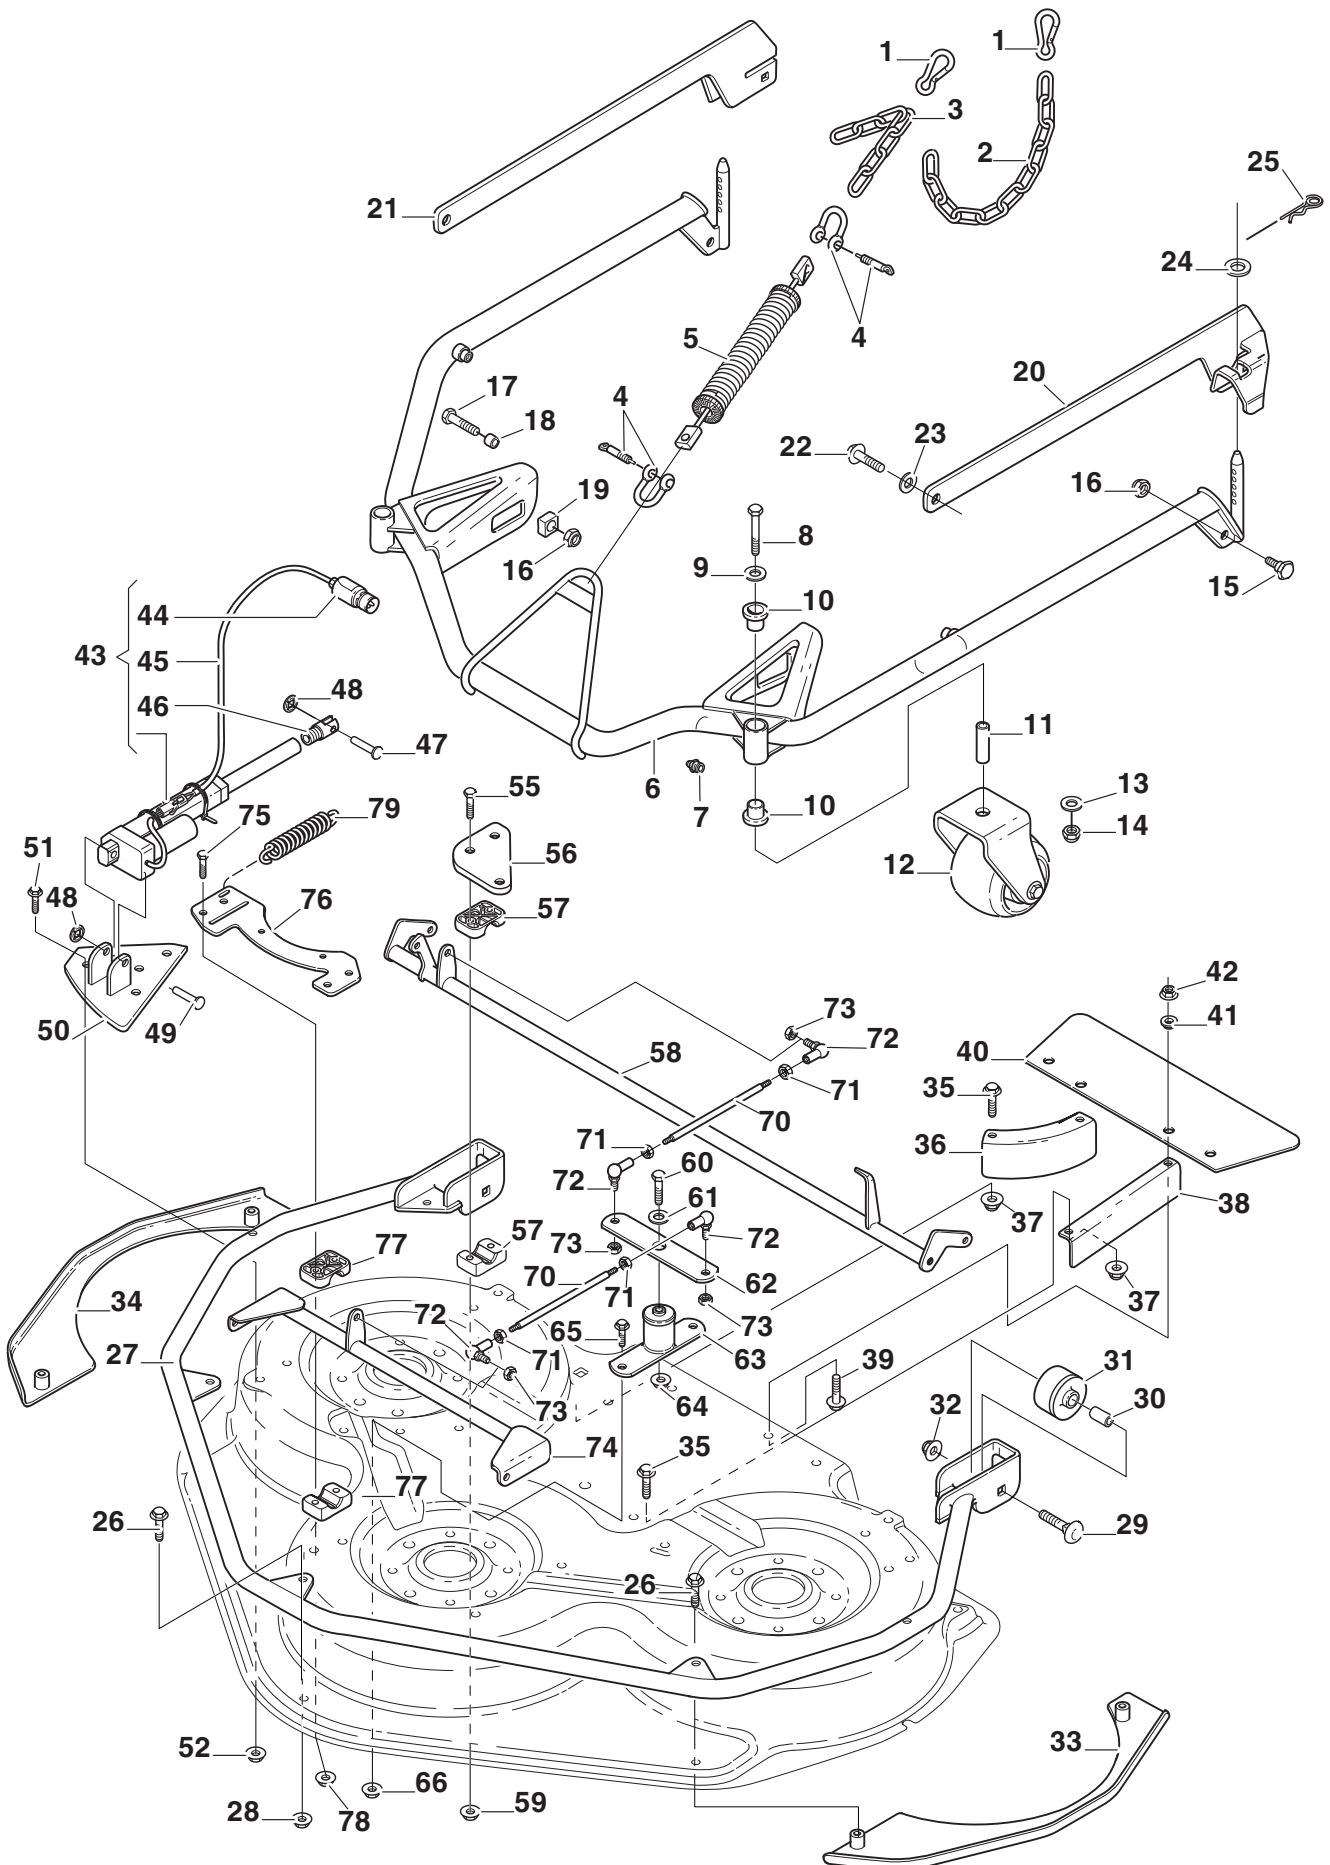

Utgåva Issue 25 - 2015		Reglage		Controls	
Pos. Fig.	Antal Q.ty	Art nr Part No	Benämning	Description	Anmärkning Notes
50	1	1134-5981-01	Fäste Kpl	Bracket Assy	
51	2	9959-0820-16	Skruv	Screw	
52	2	112154220/0	Mutter	Nut	
55	4	112691200/0	Skruv	Screw	
56	2	1134-5471-01	Överfall-Bak	Bearing Plate-Rear	
57	4	1134-5469-01	Lagerhalva	Bearing Half	
58	1	1134-7603-01	Bakaxel Kpl (1-00)	Rear Axle Assy	
59	4	112154220/0	Mutter	Nut	
60	1	9997-0880-16	Skruv	Screw	
61	1	1134-5127-01	Bricka	Washer	
62	1	1134-5855-01	Länkarm	Pivot Arm	
63	1	1134-5858-01	Pivotfäste	Pivot Bracket	
64	1	112154220/0	Mutter	Nut	
65	2	9959-0820-16	Skruv	Screw	
66	2	112154220/0	Mutter	Nut	
70	2	1134-5473-01	Tryckstang	Push Rod	
71	4	112154220/0	Mutter	Nut	
72	4	9570-0002-00	Vinkellänk As13 Din 71802M8	Elbow Link	
73	4	112155000/0	Mutter	Nut	
74	1	1134-5427-01	Framaxel Kpl (Gra) 7-14L04	Front Axle (Grey) 7-14	
75	4	112691200/0	Skruv	Screw	
76	1	1134-5846-01	Överfall-Fram	Bearing Plate-Front	
77	4	1134-5469-01	Lagerhalva	Bearing Half	
78	4	112154220/0	Mutter	Nut	
79	1	1134-5847-01	Fjäder	Spring