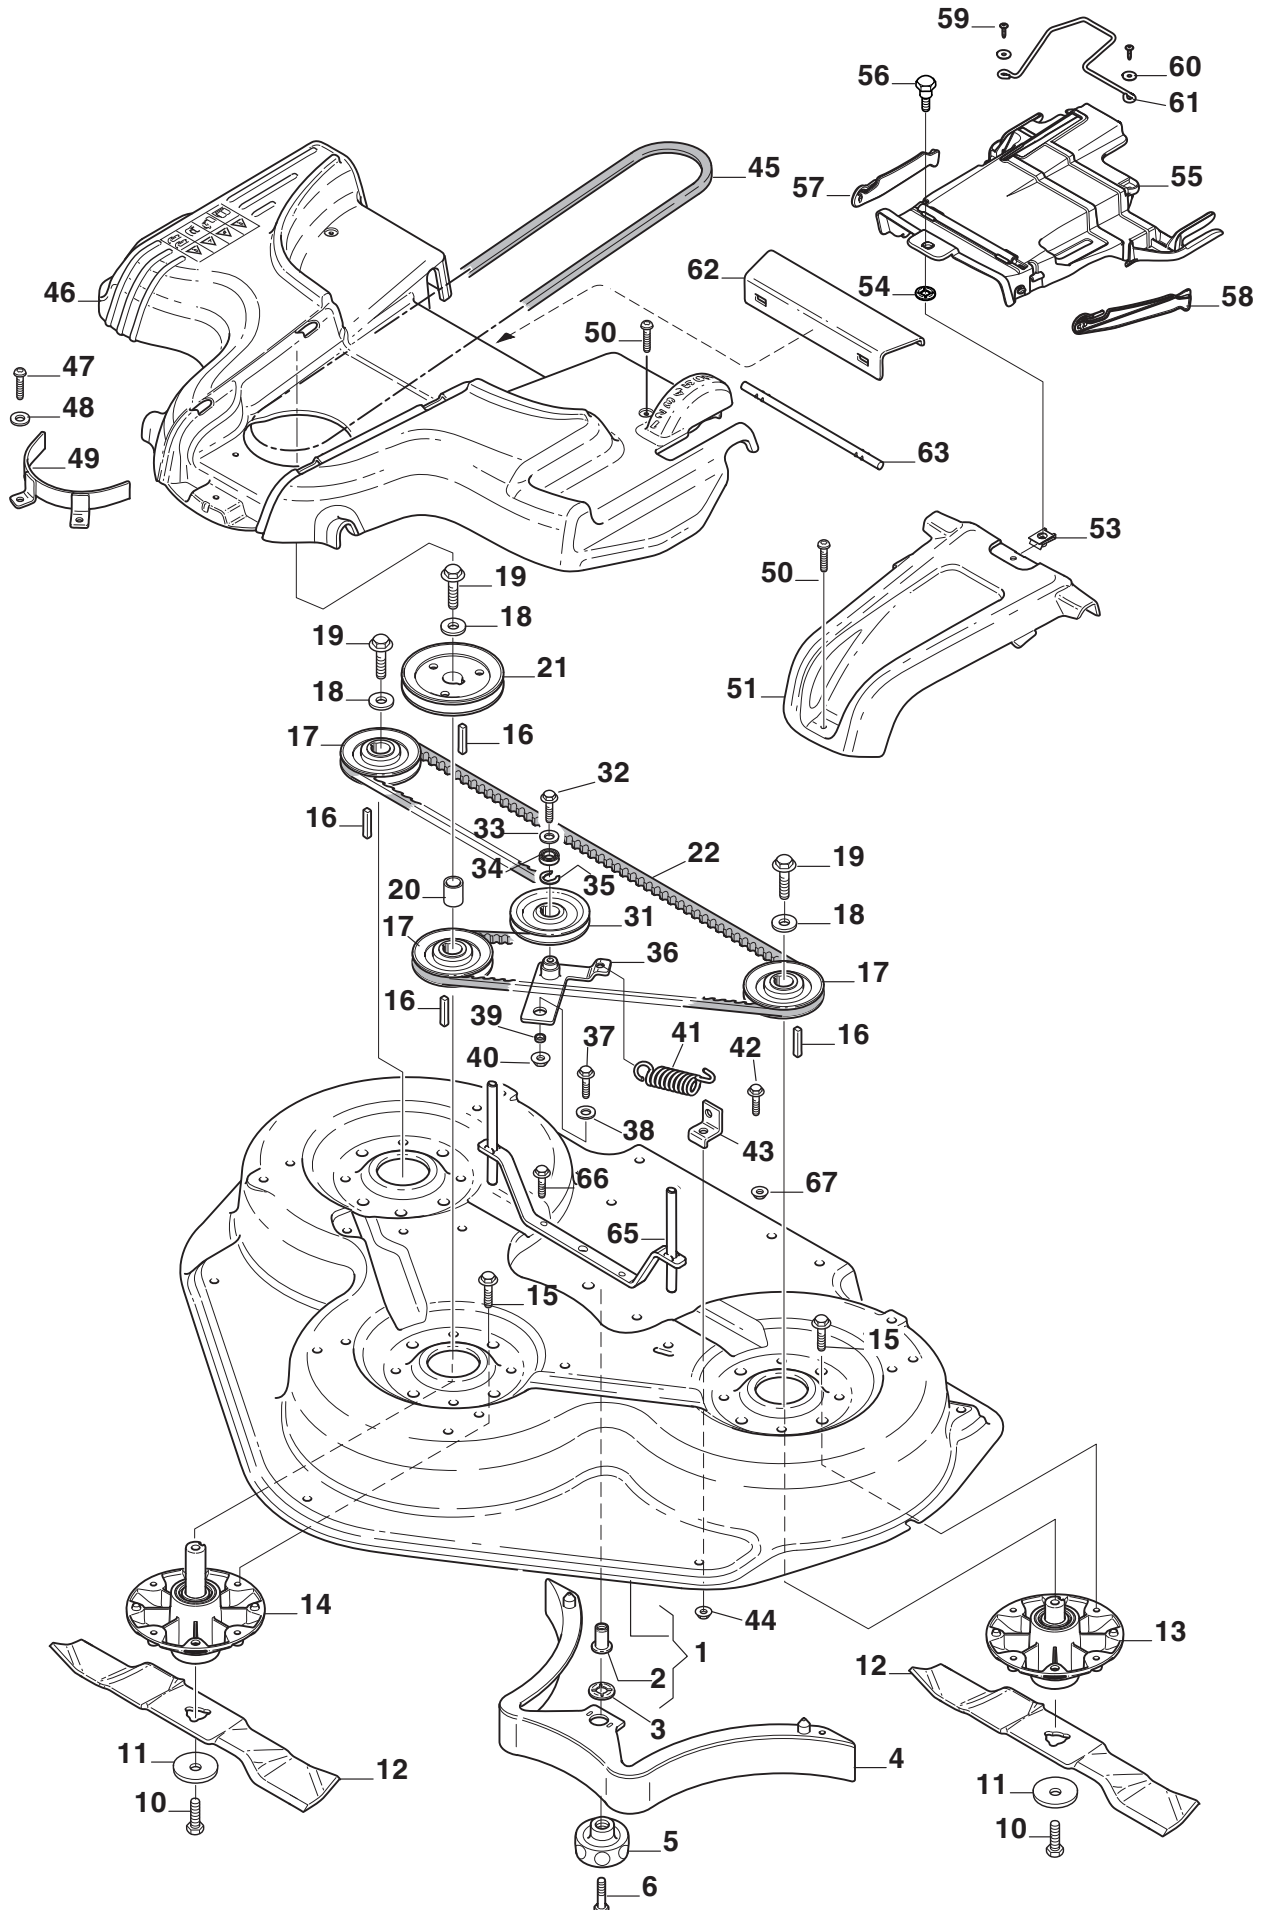

Utgåva Issue 1 - 2014		Transmission Knivar Transmission and Blades			
Pos. Fig.	Antal Quantity	Art nr Part No	Benämning	Description	Anmärkning Notes
66	1	112800815/0	Skruv	Screw	
67	1	112154220/0	Mutter	Nut