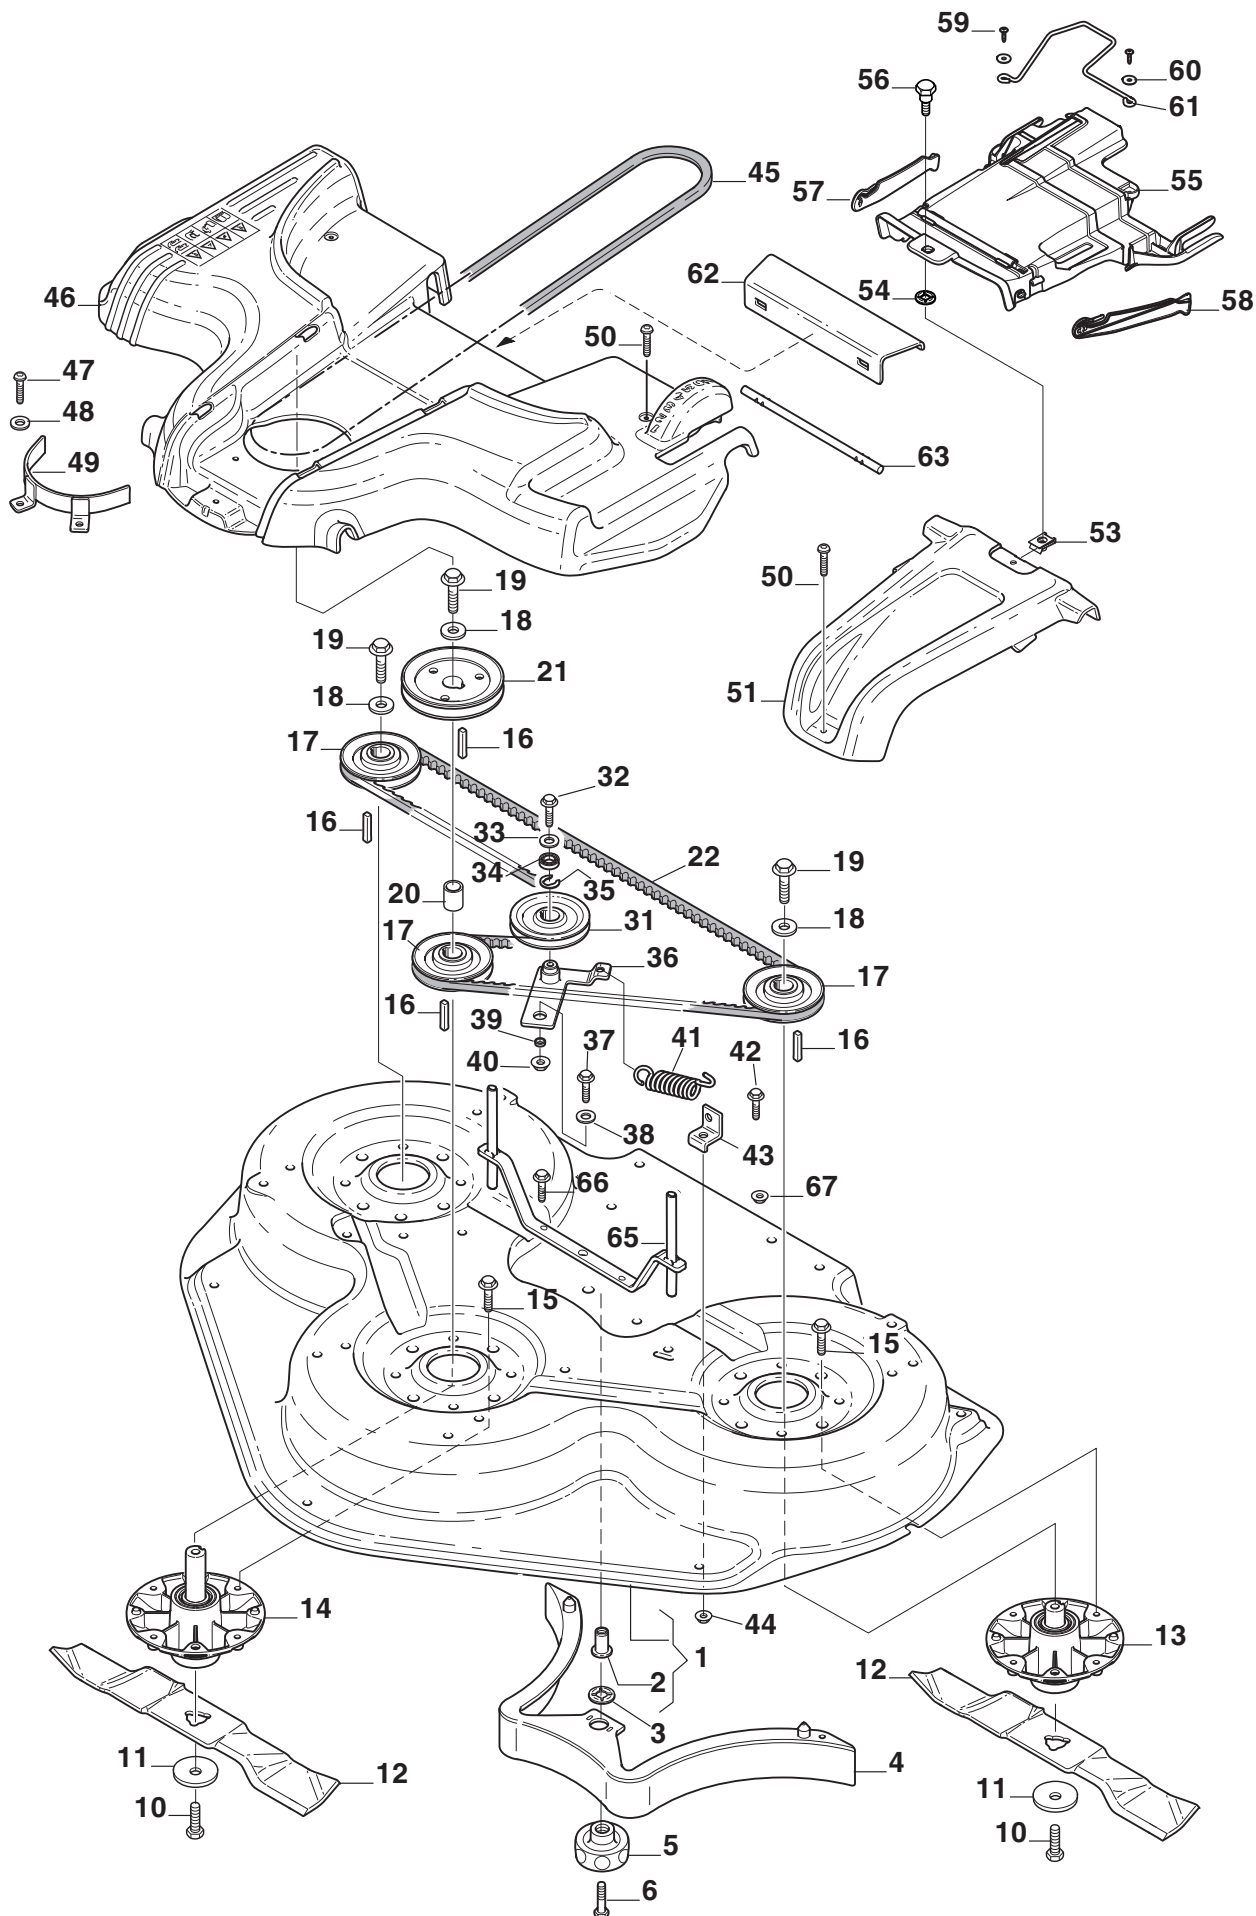

Utgåva Issue 1 - 2014		Transmission Knivar		Transmission and Blades	
Pos. Fig.	Antal Quantity	Art nr Part No	Benämning	Description	Anmärkning Notes
4	1	1134-5966-01	MulticlipPlugg Kpl	Mulching Plug	
10	3	112692395/1	Skruv	Screw	
11	3	1134-6211-01	Bricka	Washer	
12	1	1134-9124-01	Knivbalk Kpl (110 Combi)	Blade Bar Assy (110 Combi)	Sats 3 st/kit of 3
13	2	1134-5831-01	Lagerbox Kpl	Bearing Box Assy	
14	1	1134-5831-02	Lagerbox Kpl	Bearing Box Assy	
15	12	9945-0825-16	Skruv	Screw	
16	4	9600-0171-01	Kil	Key	6 x 6 x 25 mm
17	3	1137-0015-01	Remskiva	Pulley	Ø = 106 mm
18	3	1134-5406-01	Bricka	Washer	
19	3	112692395/1	Skruv	Screw	
20	1	1134-5400-03	Distans	Spacer	L = 20 mm
21	1	1137-0016-01	Remskiva	Pulley	Ø = 140 mm
22	1	1134-9041-01	Kilrem	V-Belt	9585-0067-00
31	1	1134-7611-01	Spännrulle Smst	Tension Roller Assy	Inkl. 15,20-21,23-24
32	1	9945-0816-16	Skruv	Screw	
33	1	9699-0056-02	Bricka	Washer	
34	1	9549-0061-01	Lager	Bearing	
35	1	1134-0325-04	Spännarm	Tension Arm	
35	1	9651-0035-04	Sparring Sgh 35	Circlip	
37	1	9959-0820-16	Skruv	Screw	
38	1	9699-0109-02	Bricka	Washer	
39	1	1134-7618-01	Distans	Spacer	
40	1	112154220/0	Mutter	Nut	
41	1	1134-0327-00	Fjäder	Spring	
42	1	9959-0820-16	Skruv	Screw	
43	1	1134-5415-01	Fjäder	Spring	
44	1	112154220/0	Mutter	Nut	
45	1	1134-9108-01	Drivrem	Drive Belt	9585-0159-01 4WD
45	1	1134-9151-01	Kilrem	V-Belt	9585-0201-01 2WD
46	1	1137-0267-03	Remskydd	Belt cover	
46	1	337060013/0	Remskydd	Belt cover	
47	2	9893-0616-16	Skruv | Relä	Screw | Relay	
48	1	9699-0060-02	Bricka	Washer	
49	1	1134-6017-01	Remstyrning	Belt Guide	
50	3	9893-0616-16	Skruv | Relä	Screw | Relay	
51	1	1137-0269-03	Täckkapa-Gul (1-00)	Cover-Yellow	
53	1	1134-4620-02	Fjädermutter	Nut	
54	1	9675-0016-02	Låsbricka starlock	Starlock	
55	1	337060009/0	Remskydd	Belt cover	
56	1	1134-0240-00	Skruv	Screw	
57	1	337785031/0	Stöd-Hö	Support, Right	
58	1	337785033/0	Stöd-Vä	Support, Left	
59	2	112728699/0	Skruv	Screw	
60	2	112521460/0	Bricka	Washer	
61	1	137294102/0	Remstyrning	Belt Guide	
63	1	1137-1090-01	Stift	Pin	
64	1	1134-6103-01	Slitskydd	Wear Protection	
65	1	1137-1103-01	Bygel	Bracket