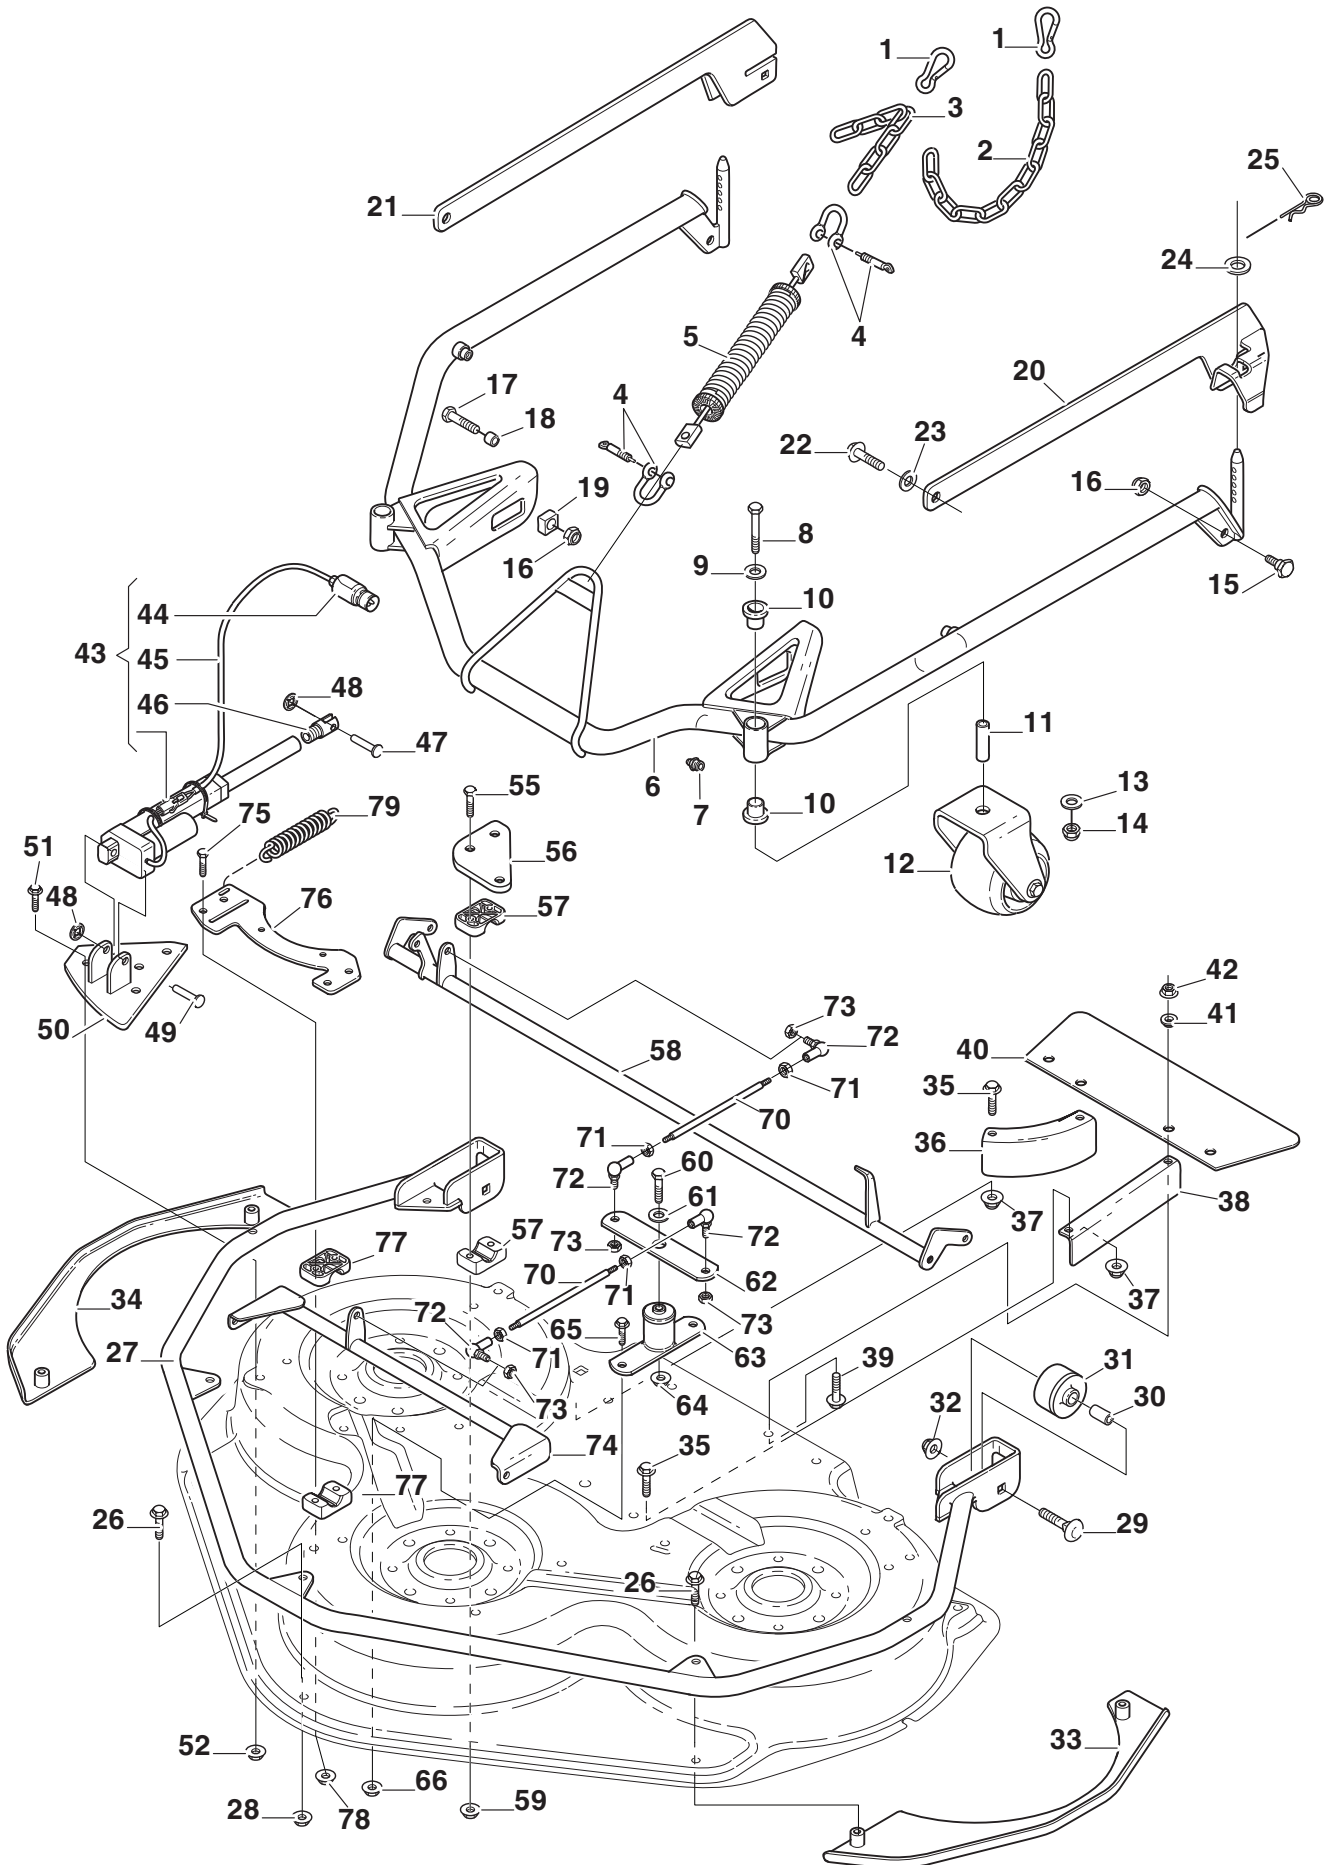

Utgåva Issue 1 - 2014		Reglage		Controls	
Pos. Fig.	Antal Quantity	Art nr Part No	Benämning	Description	Anmärkning Notes
1	2	1134-5528-01	Karbinhake	Snap Hook	
2	1	1134-6368-03	Kedja	Chain	12 links
3	1	1134-6368-02	Kedja	Chain	7 links
4	2	1134-2629-01	Schackel	Lift Link	
5	1	1134-6365-02	Fjäder	Spring	
6	1	1134-5843-01	Ram Kpl-Gra (7-14)	Frame-Grey	
6	1	387869381/0	Ram	Frame	
7	2	112379511/0	Smörjnippl	Grease Dispenser	
8	2	9997-1090-12	Skruv	Screw	
9	2	9699-0030-02	Bricka	Washer	
10	1	1134-9026-01	Bussning	Bearing	Sats 4 st/kit of 4
11	2	1134-5677-01	Distans	Spacer	
12	2	1134-5884-01	Pivothjul	Pivot Wheel Assy	
13	2	9699-0030-02	Bricka	Washer	
14	2	112156602/0	Mutter	Nut	
15	2	1134-0240-01	Ansattsskruv | Skruv	Shoulder screw | Screw	
16	4	112155000/0	Mutter	Nut	
17	2	112793301/0	Skruv	Screw	
18	2	1134-5626-01	Distans	Spacer	
19	2	1134-7595-01	Distans	Spacer	
20	1	1134-6141-01	Aggregatsarm-Vä Gra	Grey Mower Deck Arm, Left	
20	1	387785221/0	Aggregatsarm Kpl-Vä	Mower Deck Arm, Left	
21	1	1134-6141-02	Aggregatsarm Kpl-Hö Gra	Grey Mower Deck Arm, Right	
21	1	387785219/0	Aggregatsarm Kpl-Hö	Mower Deck Arm, Right	
22	2	112800815/0	Skruv	Screw	
23	2	112523060/0	Bricka	Washer	
24	2	9699-0123-02	Bricka	Washer	17x40x6
25	2	9598-2001-02	Harnalssprint (Hns 4 Dubbel)	Spring Pin	
27	1	1134-5977-02	Skyddsram Kpl-Gra 7-14	Protection Frame-Grey	
27	1	387869253/0	Skyddsram Kpl	Protection Frame	
33	1	1137-0249-01	Slitskydd Kpl-Vä	Wear Protection Assy-Lh	
33	1	387603357/0	Slitskydd Kpl-Vä	Wear Protection Assy-Lh	
34	1	1137-0249-02	Slitskydd Kpl-Hö	Wear Protection Assy-Rh	
34	1	387603355/0	Slitskydd Kpl-Hö	Wear Protection Assy-Rh	
74	1	387000151/0	Framaxel Kpl	Front Axle