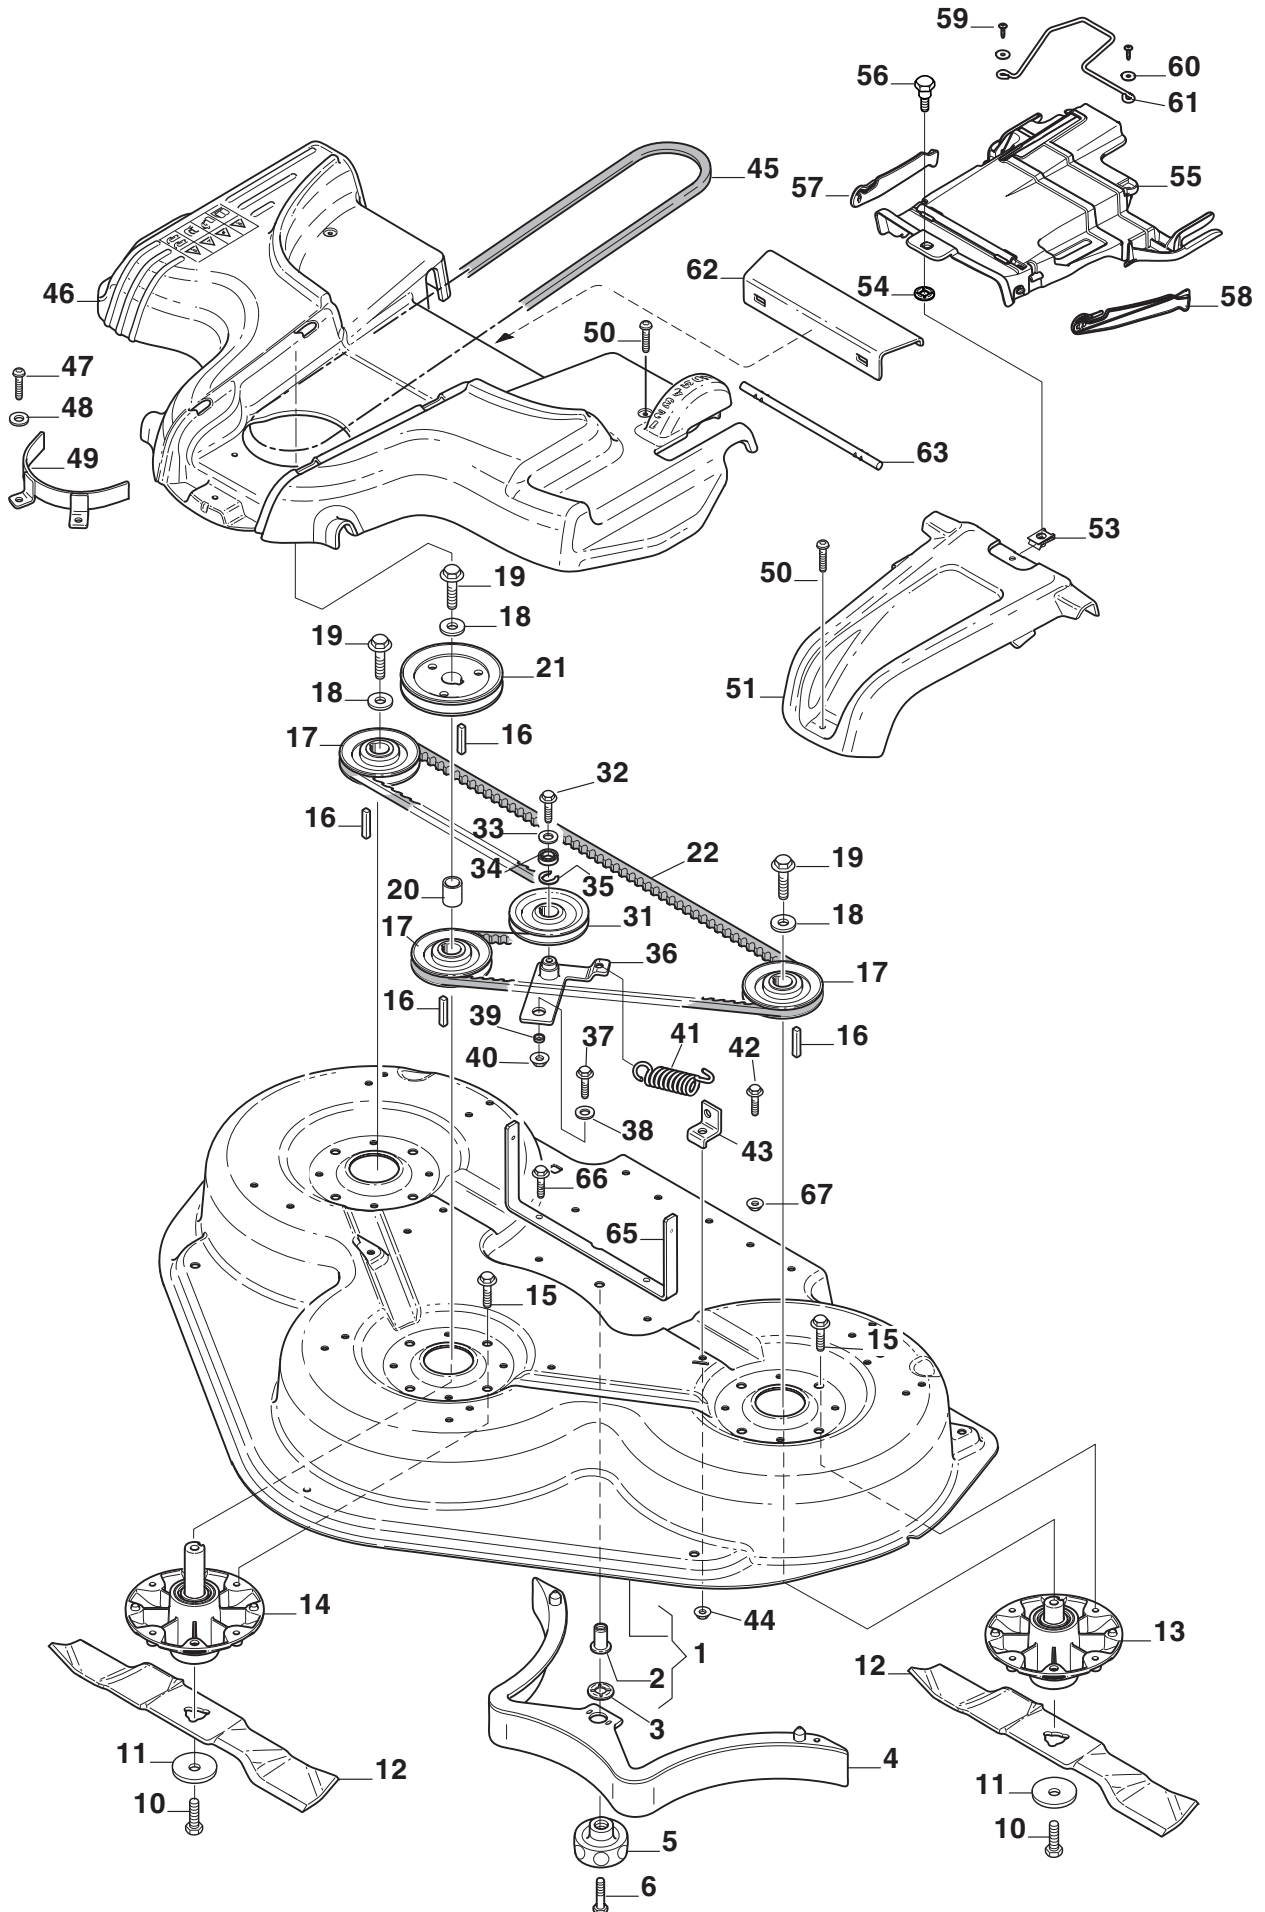

# **Deck Park 125 Combi PRO EL**

**13-2941-44 - Season 2015**

- Use GLOBAL GARDEN PRODUCT Genuine Spare Parts specified in the parts list for repair and/or replacement.
  - The contents described in the parts list may change due to improvement.
  - The drawings of the spare parts are only indicative and might not represent the part in question exactly.
  - The indications "right" - "left" - "front" - "rear" refer to the position of the operator when using the machine.
- When placing orders of parts for repair and/or replacement, make sure that the illustrated parts list is the one applying to the machine's year of manufacture, as shown on the identification plate attached to the machine.

[www.stiga.com](http://www.stiga.com)

Utgåva Issue 1 - 2014		Reglage		Controls	
Pos. Fig.	Antal Quantity	Art nr Part No	Benämning	Description	Anmärkning Notes
1	2	1134-5528-01	Karbinhake	Snap Hook	
2	1	1134-6368-03	Kedja	Chain	12 links
3	1	1134-6368-02	Kedja	Chain	7 links
4	2	1134-2629-01	Schackel	Lift Link	
5	1	1134-6365-02	Fjäder	Spring	
6	1	1134-5843-01	Ram Kpl-Gra (7-14)	Frame-Grey	
7	2	112379511/0	Smörjnippel	Grease Dispenser	
8	2	9997-1090-12	Skruv	Screw	
9	2	9699-0030-02	Bricka	Washer	
10	1	1134-9026-01	Bussning	Bearing	Sats 4 st/kit of 4
11	2	1134-5677-01	Distans	Spacer	
12	2	1134-5884-01	Pivothjul	Pivot Wheel Assy	
13	2	9699-0030-02	Bricka	Washer	
14	2	112156602/0	Mutter	Nut	
15	2	1134-0240-01	Ansattsskruv   Skruv	Shoulder screw   Screw	
16	4	112155000/0	Mutter	Nut	
17	2	112793301/0	Skruv	Screw	
18	2	1134-5626-01	Distans	Spacer	
19	2	1134-7595-01	Distans	Spacer	
20	1	1134-6141-01	Aggregatsarm-Vä Gra	Grey Mower Deck Arm, Left	
21	1	1134-6141-02	Aggregatsarm Kpl-Hö Gra	Grey Mower Deck Arm, Right	
22	2	112800815/0	Skruv	Screw	
23	2	112523060/0	Bricka	Washer	
24	2	9699-0123-02	Bricka	Washer	17x40x6
25	2	9598-2001-02	Harnalssprint (Hns 4 Dubbel)	Spring Pin	