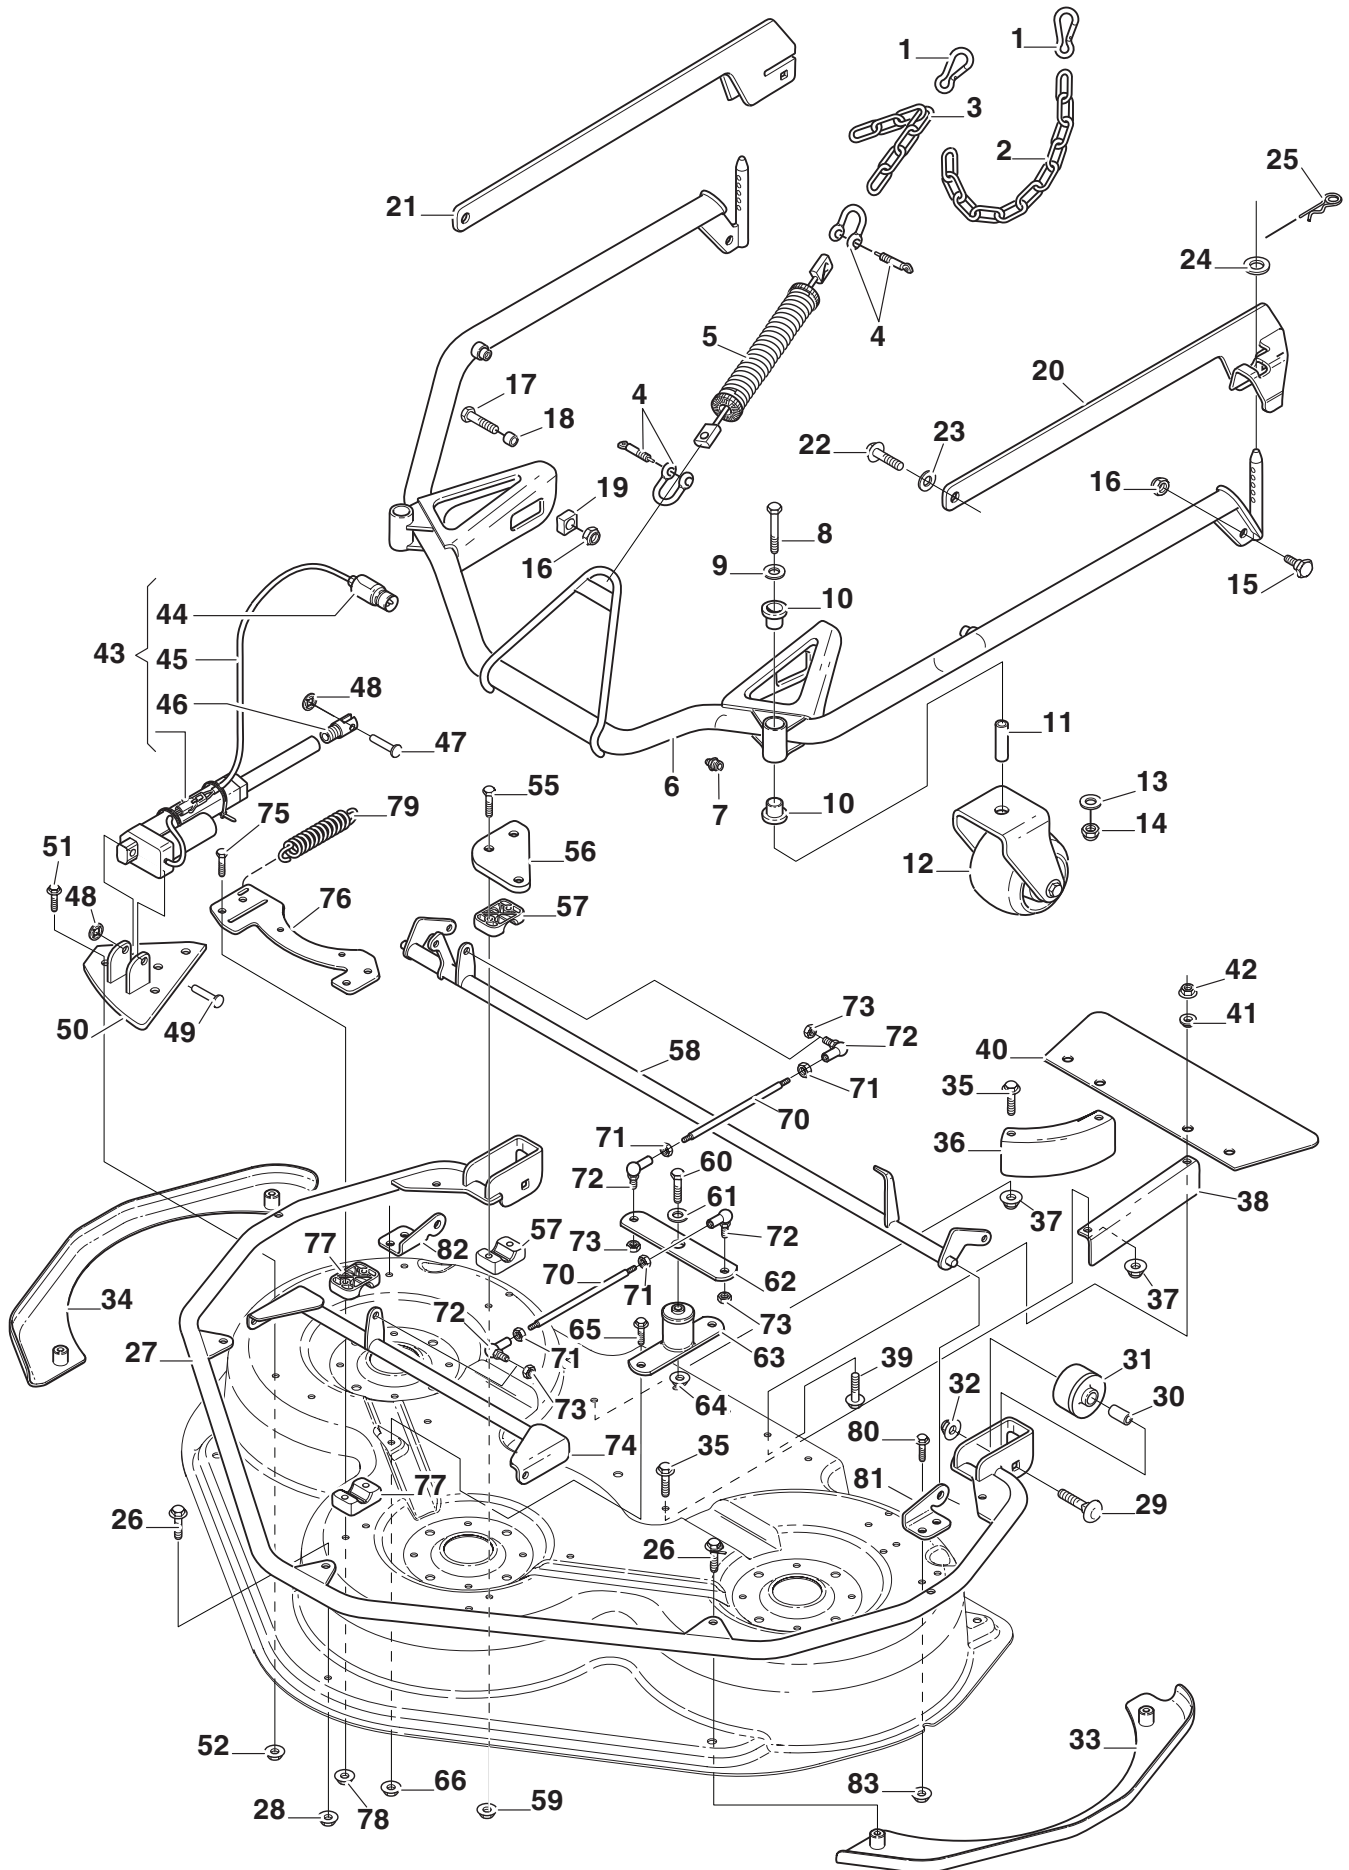

# **Deck Park 125 Combi PRO EL**

**13-2941-44 - Season 2015**

- Use GLOBAL GARDEN PRODUCT Genuine Spare Parts specified in the parts list for repair and/or replacement.
  - The contents described in the parts list may change due to improvement.
  - The drawings of the spare parts are only indicative and might not represent the part in question exactly.
  - The indications "right" - "left" - "front" - "rear" refer to the position of the operator when using the machine.
- When placing orders of parts for repair and/or replacement, make sure that the illustrated parts list is the one applying to the machine's year of manufacture, as shown on the identification plate attached to the machine.

[www.stiga.com](http://www.stiga.com)

Utgåva Issue 1 - 2014		Reglage		Controls	
Pos. Fig.	Antal Quantity	Art nr Part No	Benämning	Description	Anmärkning Notes
1	2	1134-5528-01	Karbinhake	Snap Hook	
2	1	1134-6368-03	Kedja	Chain	12 links
3	1	1134-6368-02	Kedja	Chain	7 links
4	2	1134-2629-01	Schackel	Lift Link	
5	1	1134-6365-02	Fjäder	Spring	
6	1	1134-5843-01	Ram Kpl-Gra (7-14)	Frame-Grey	
7	2	112379511/0	Smörjnippel	Grease Dispenser	
8	2	9997-1090-12	Skruv	Screw	
9	2	9699-0030-02	Bricka	Washer	
10	1	1134-9026-01	Bussning	Bearing	Sats 4 st/kit of 4
11	2	1134-5677-01	Distans	Spacer	
12	2	1134-5884-01	Pivothjul	Pivot Wheel Assy	
13	2	9699-0030-02	Bricka	Washer	
14	2	112156602/0	Mutter	Nut	
15	2	1134-0240-01	Ansattsskruv   Skruv	Shoulder screw   Screw	
16	4	112155000/0	Mutter	Nut	
17	2	112793301/0	Skruv	Screw	
18	2	1134-5626-01	Distans	Spacer	
19	2	1134-7595-01	Distans	Spacer	
20	1	1134-6141-01	Aggregatsarm-Vä Gra	Grey Mower Deck Arm, Left	
21	1	1134-6141-02	Aggregatsarm Kpl-Hö Gra	Grey Mower Deck Arm, Right	
22	2	112800815/0	Skruv	Screw	
23	2	112523060/0	Bricka	Washer	
24	2	9699-0123-02	Bricka	Washer	17x40x6
25	2	9598-2001-02	Harnalssprint (Hns 4 Dubbel)	Spring Pin	