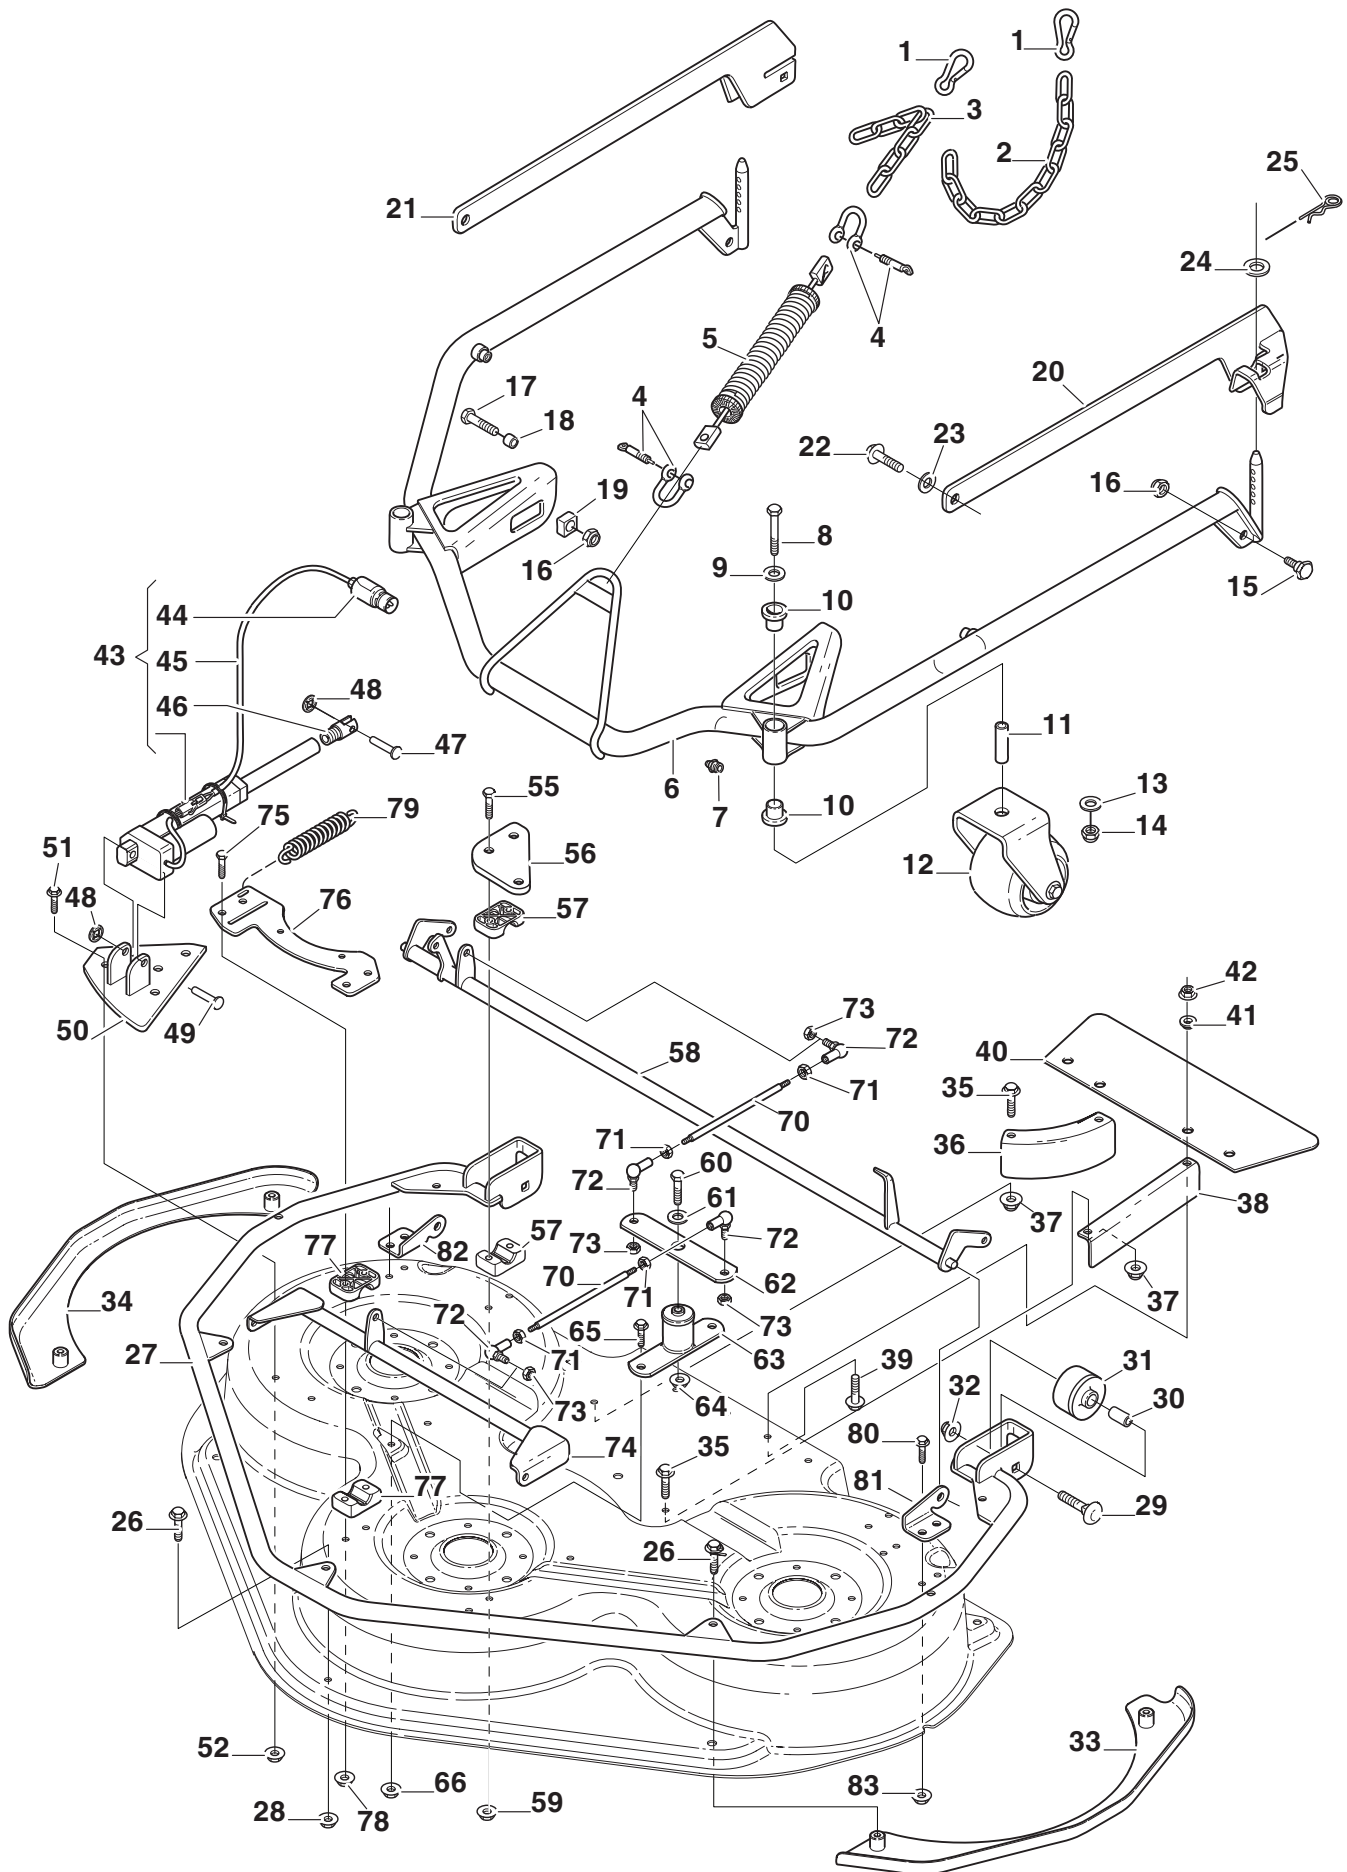

Utgåva Issue 30 - 2015		Reglage		Controls	
Pos. Fig.	Antal Q.ty	Art nr Part No	Benämning	Description	Anmärkning Notes
51	2	9959-0820-16	Skruv	Screw	
52	2	112154220/0	Mutter	Nut	
55	4	112691200/0	Skruv	Screw	
56	2	1134-5471-01	Överfall-Bak	Bearing Plate-Rear	
57	4	1134-5469-01	Lagerhalva	Bearing Half	
58	1	1134-7603-01	Bakaxel Kpl (1-00)	Rear Axle Assy	
59	4	112154220/0	Mutter	Nut	
60	1	9997-0880-16	Skruv	Screw	
61	1	1134-5127-01	Bricka	Washer	
62	1	1134-5855-01	Länkarm	Pivot Arm	
63	1	1134-5858-01	Pivotfäste	Pivot Bracket	
64	1	112154220/0	Mutter	Nut	
65	2	9959-0820-16	Skruv	Screw	
66	2	112154220/0	Mutter	Nut	
70	2	1134-5473-01	Tryckstang	Push Rod	
71	4	112154220/0	Mutter	Nut	
72	4	9570-0002-00	Vinkellänk As13 Din 71802M8	Elbow Link	
73	4	112155000/0	Mutter	Nut	
74	1	387000151/0	Framaxel Kpl	Front Axle	
75	4	112691200/0	Skruv	Screw	
76	1	1134-5846-01	Överfall-Fram	Bearing Plate-Front	
77	4	1134-5469-01	Lagerhalva	Bearing Half	
78	4	112154220/0	Mutter	Nut	
79	1	1134-5847-01	Fjäder	Spring	
80	4	9959-0820-16	Skruv	Screw	
81	1	1134-7490-01	Fäste-Vä (1-00)	Bracket-Lh	
82	1	1134-7490-02	Fäste-Hö (1-00)	Bracket-Rh	
83	4	112154220/0	Mutter	Nut