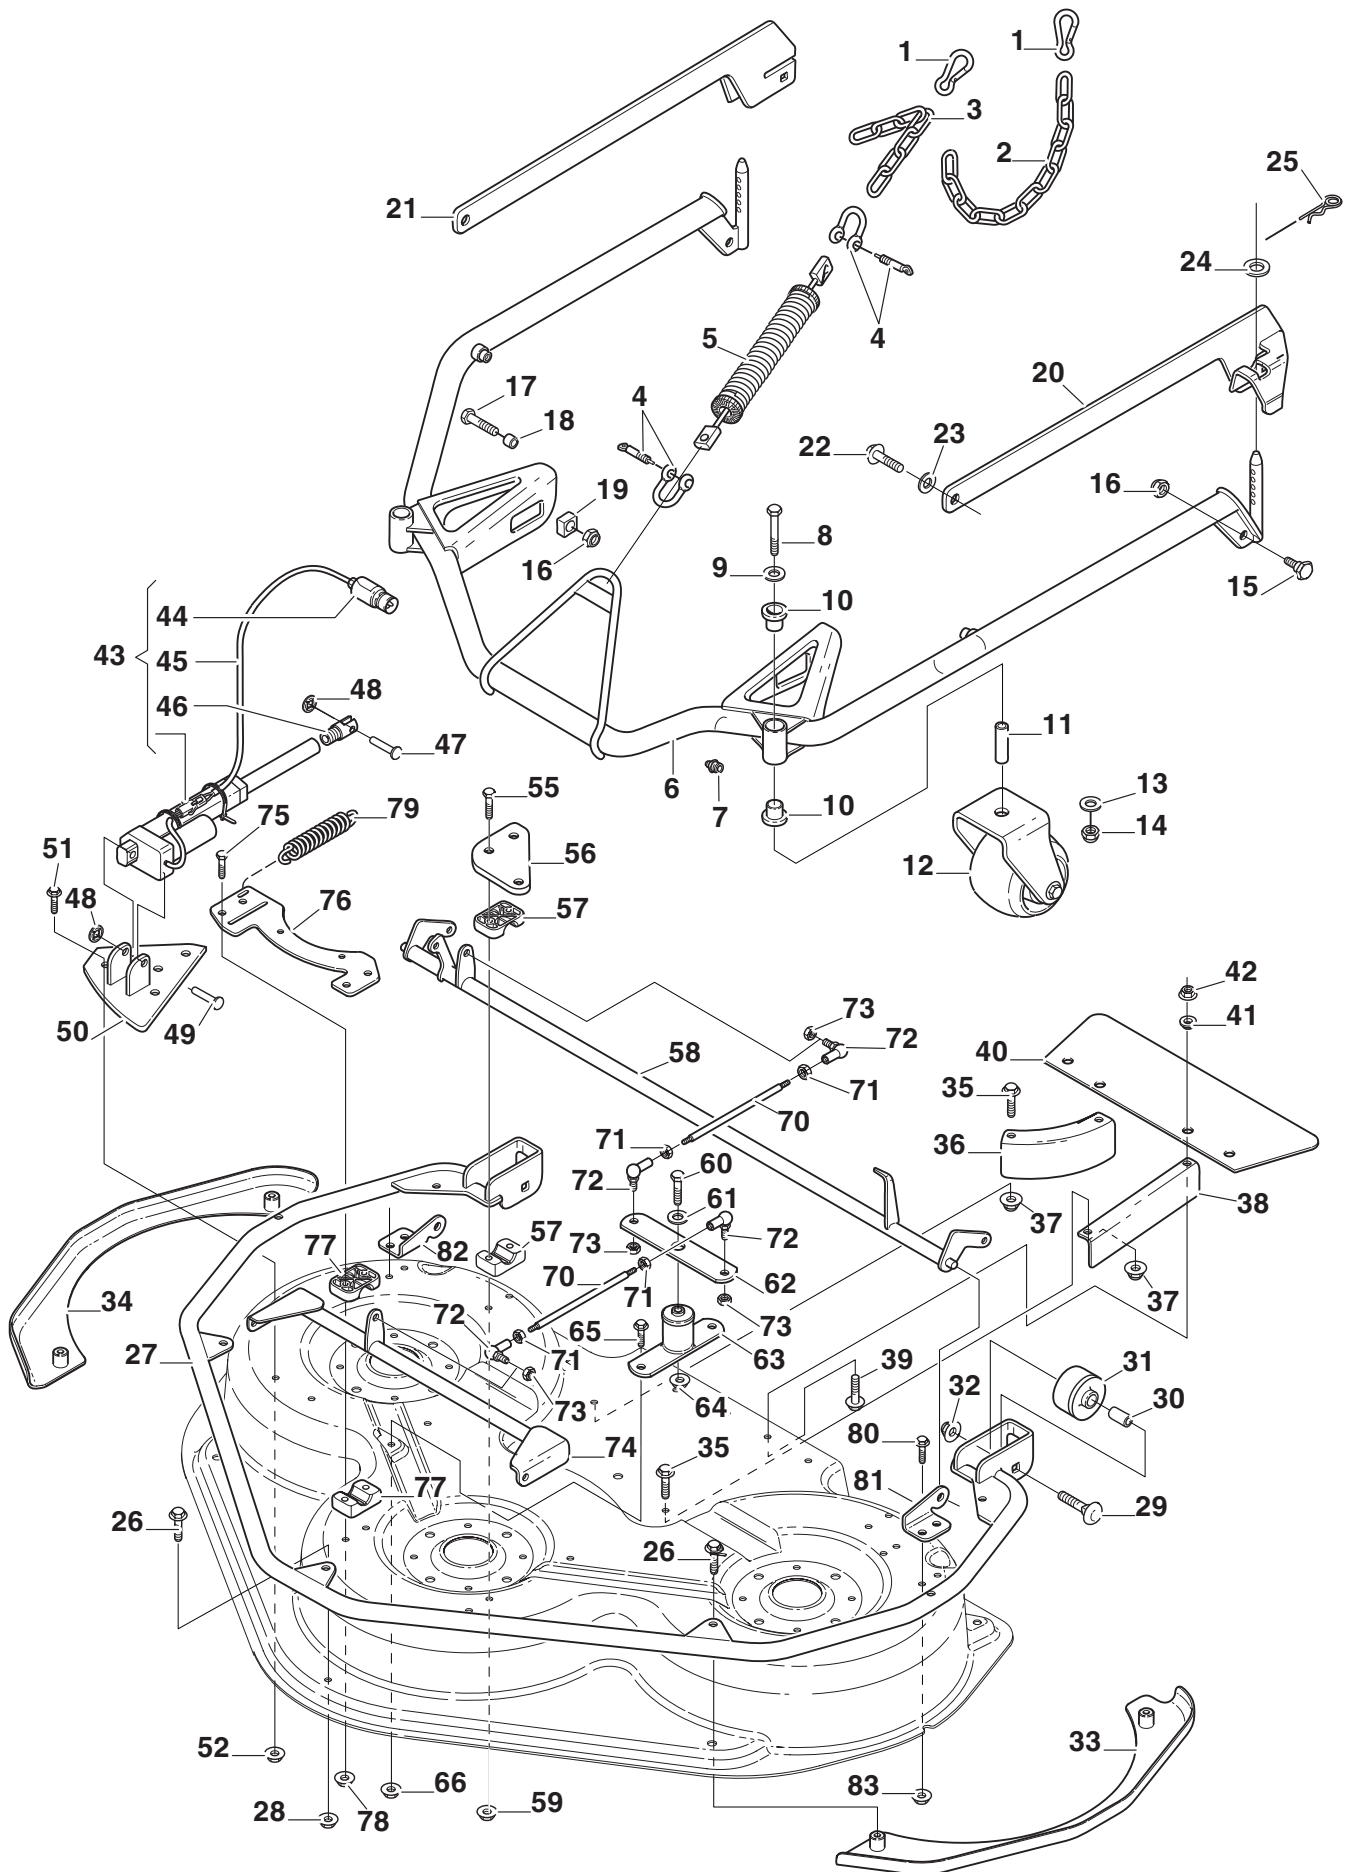

Utgåva Issue 30 - 2015		Reglage		Controls	
Pos. Fig.	Antal Q.ty	Art nr Part No	Benämning	Description	Anmärkning Notes
1	2	1134-5528-01	Karbinhake	Snap Hook	
2	1	1134-6368-03	Kedja	Chain	12 links
3	1	1134-6368-02	Kedja	Chain	7 links
4	2	1134-2629-01	Schackel	Lift Link	
5	1	1134-6365-02	Fjäder	Spring	
6	1	387869381/0	Ram	Frame	
7	2	112379511/0	Smörjnippel	Grease Dispenser	
8	2	9997-1090-12	Skruv	Screw	
9	2	9699-0030-02	Bricka	Washer	
10	1	1134-9026-01	Bussning	Bearing	Sats 4 st/kit of 4
11	2	1134-5677-01	Distans	Spacer	
12	2	1134-5884-01	Pivothjul	Pivot Wheel Assy	
13	2	9699-0030-02	Bricka	Washer	
14	2	112156602/0	Mutter	Nut	
15	2	1134-0240-01	Ansattsskruv | Skruv	Shoulder screw | Screw	
16	4	112155000/0	Mutter	Nut	
17	2	112793301/0	Skruv	Screw	
18	2	1134-5626-01	Distans	Spacer	
19	2	1134-7595-01	Distans	Spacer	
20	1	387785221/0	Aggregatsarm Kpl-Vä	Mower Deck Arm, Left	
21	1	387785219/0	Aggregatsarm Kpl-Hö	Mower Deck Arm, Right	
22	2	112800815/0	Skruv	Screw	
23	2	112523060/0	Bricka	Washer	
24	2	9699-0123-02	Bricka	Washer	17x40x6
25	2	9598-2001-02	Harnalssprint (Hns 4 Dubbel)	Spring Pin	
26	5	9959-0820-16	Skruv	Screw	
27	1	387869251/0	Skyddsram Kpl	Protection Frame	
28	1	112154220/0	Mutter	Nut	
29	2	9897-1060-12	Skruv	Screw	
30	2	1134-0041-04	Bussning	Bushing	
31	2	1134-3434-01	Rulle	Roller	
32	2	9739-1031-22	Mutter	Nut	
33	1	387603353/0	Slitskydd Kpl-Vä	Wear Protection Assy-Lh	
34	1	387603351/0	Slitskydd Kpl-Hö	Wear Protection Assy-Rh	
35	4	9959-0820-16	Skruv	Screw	
36	1	1134-5554-02	Ledskena Kpl-Böjd (Svart) 5-01	Guide Plate-Curved (Black)	
37	4	112154220/0	Mutter	Nut	
38	1	1134-5553-02	Ledskena-Rak (Svart) 5-01	Guide Plate-Straight (Black)	
40	1	1134-5885-01	Gummiskydd	Rubber Flap	
41	4	1134-4185-01	Ansatsbricka	Flange Washer	
42	2	112154220/0	Mutter	Nut	
43	1	1134-6416-01	Ställdon	Electric Lifter	
44	1	1134-6373-01	Kolvstangsända	Rod End	
45	1	1134-6418-01	Kabel (L835 Mm)	Cable	L = 835 mm
46	1	1134-6182-01	Hankontakt	Male Terminal	
47	1	9646-0098-22	Nit Kn 8X32	Rivet	
48	2	112604899/0	Starlock P6704 8 Fz	Crown Fastener	
49	1	9646-0105-22	Nit | Nit Kn 8X45	Rivet	
50	1	1134-5981-01	Fäste Kpl	Bracket Assy