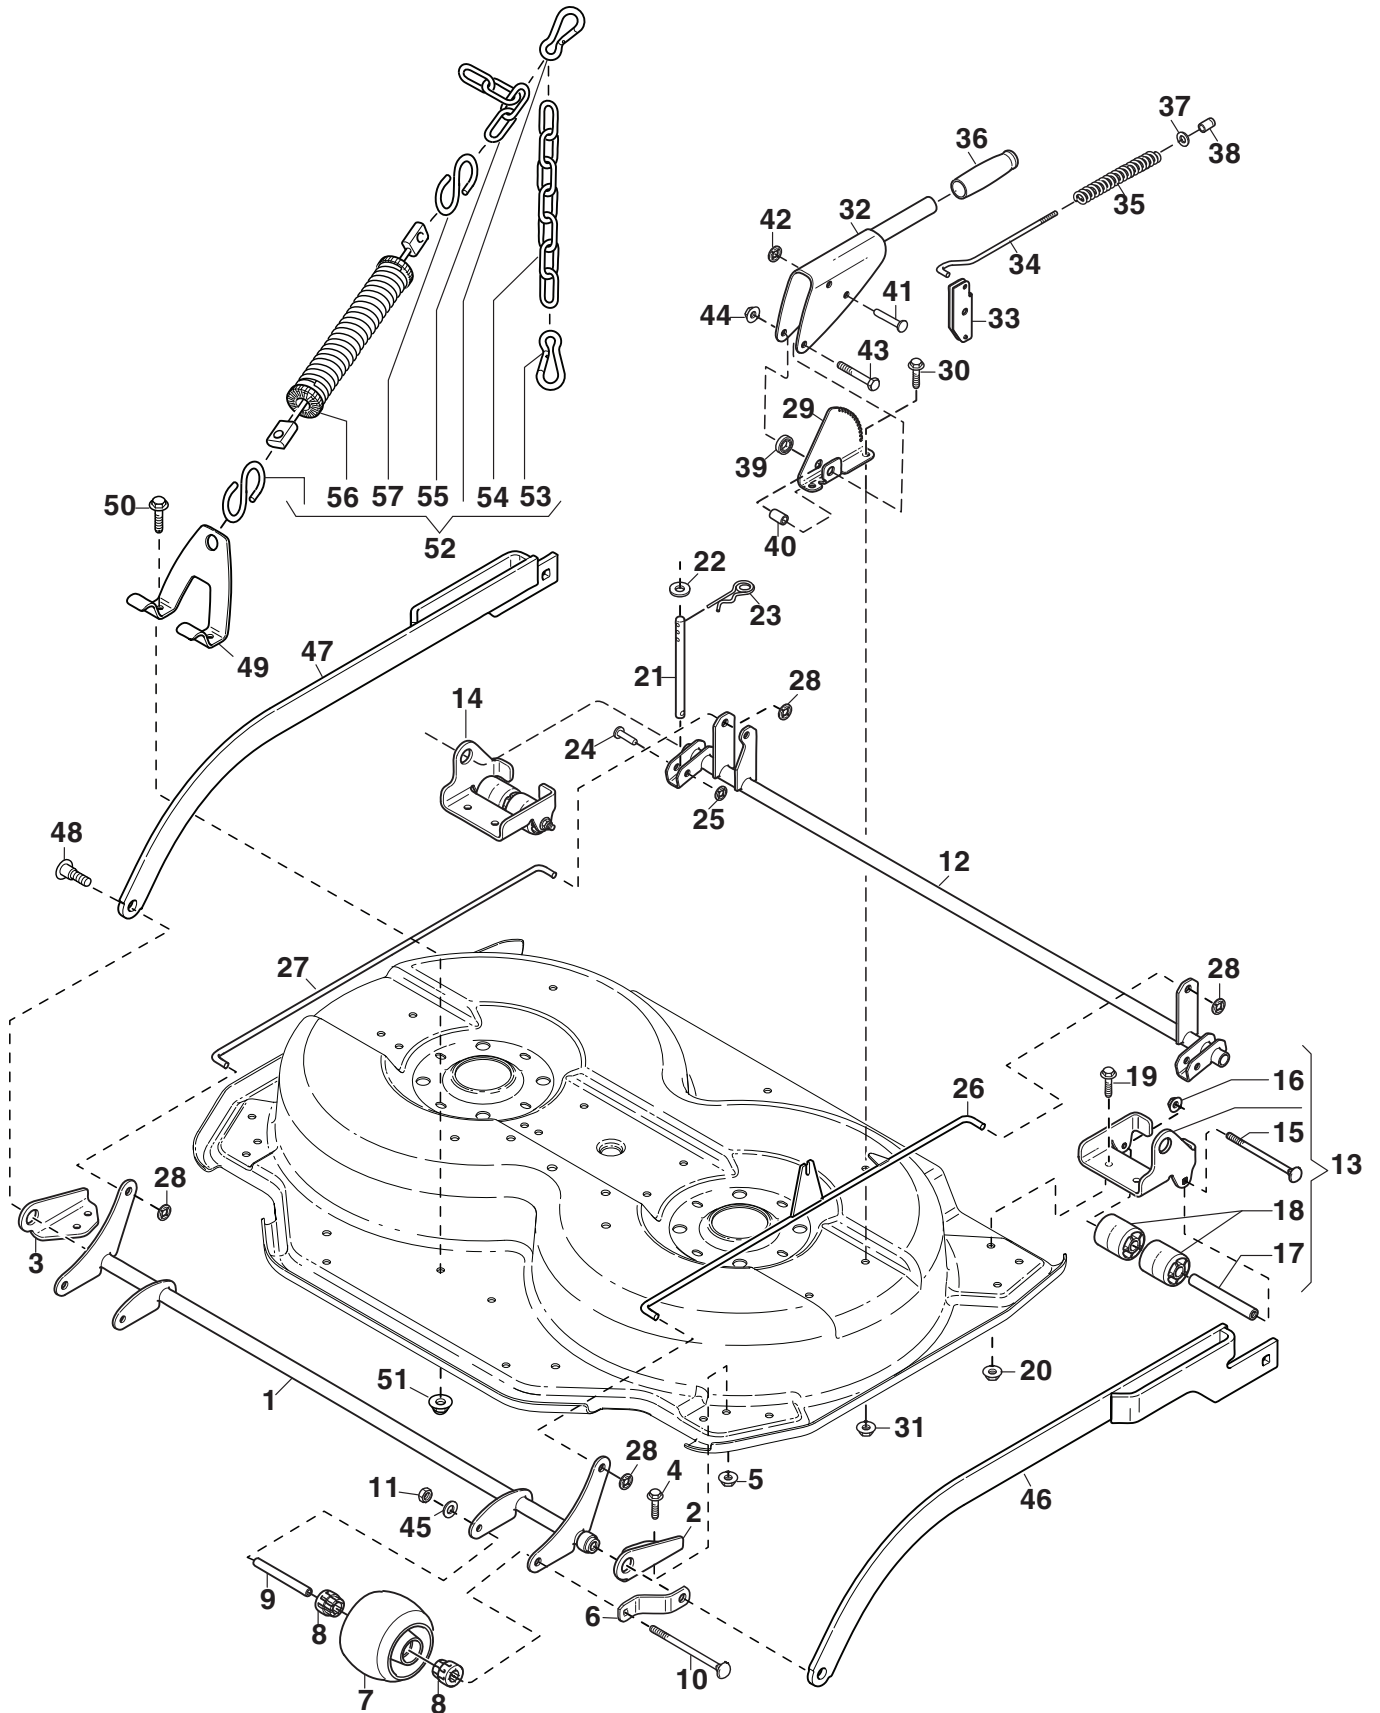

Utgåva Issue 1 - 2014		Reglage Controls			
Pos. Fig.	Antal Quantity	Art nr Part No	Benämning	Description	Anmärkning Notes
50	2	112800815/0	Skruv	Screw	
51	2	112154220/0	Mutter	Nut	
52	1	1134-6362-01	Lyftfjäder Kpl	Lift Spring Assy	Inkl. pos 31 - 35
53	2	1134-5528-01	Karbinhake	Snap Hook	
54	1	1134-6368-02	Kedja	Chain	7 links
55	1	1134-3638-01	Magnetkoppling	Electric Pto-Clutch	4 links
56	1	1134-5625-01	Fjäder	Spring	
57	2	1134-4623-01	Ess-Krok	S-Hook