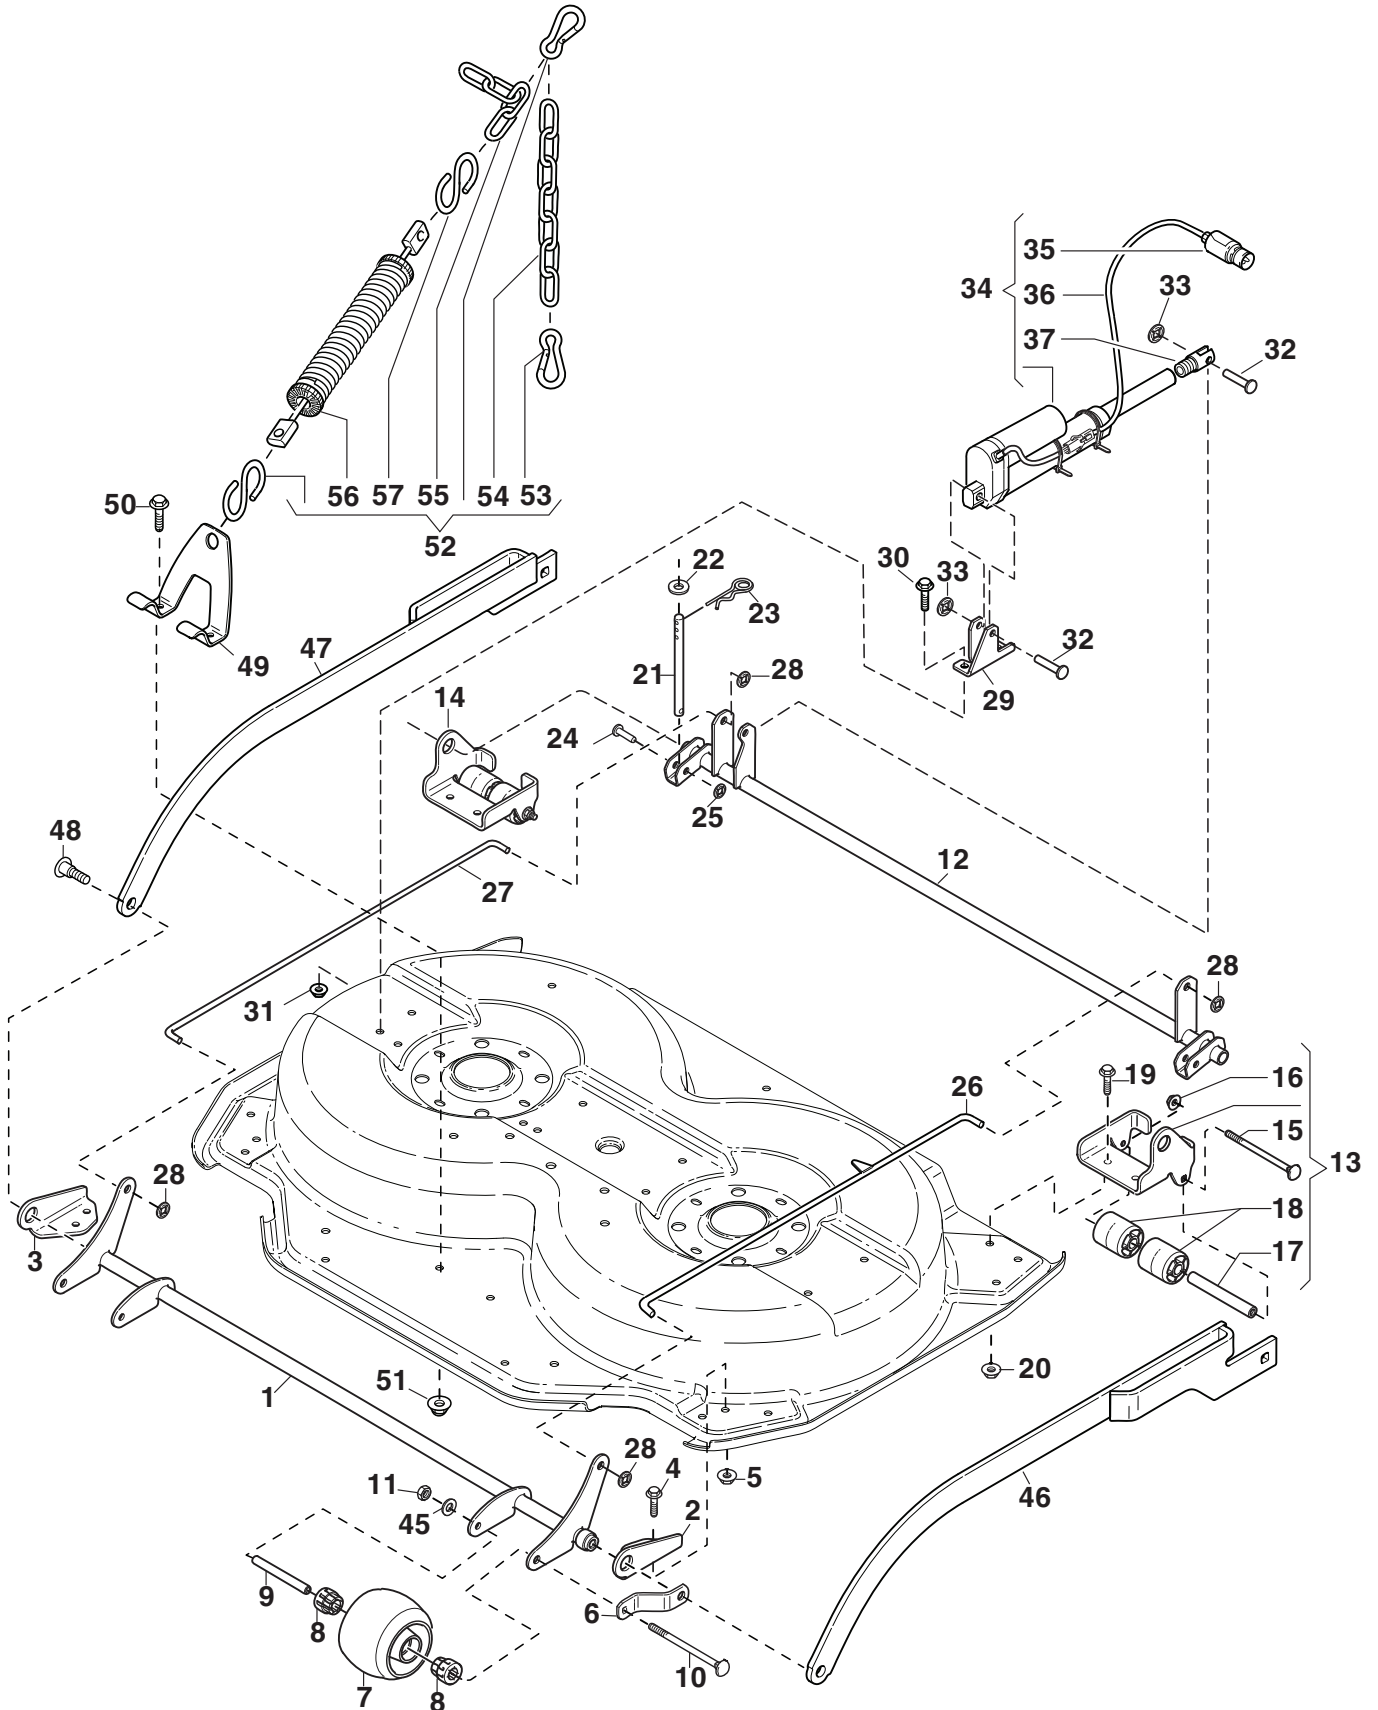

Utgåva Issue 1 - 2014		Reglage		Controls	
Pos. Fig.	Antal Quantity	Art nr Part No	Benämning	Description	Anmärkning Notes
1	1	1134-6275-01	Framaxel-Gul (1-00)	Front Axle-Yellow	
2	1	1134-6214-01	Fäste Fram-Vä (Gul)	Bracket Front-Lh (Yellow)	
3	1	1134-6214-02	Fäste Fram-Hö (Gul)	Bracket Front-Rh (Yellow)	
4	4	112800815/0	Skruv	Screw	
5	4	112154220/0	Mutter	Nut	
6	2	1134-6278-01	Avbärare-Gra (7-14)	Guide-Grey	
7	2	1134-4284-01	Hjul	Wheel	
8	4	1134-4319-01	Lager	Bearing	
9	2	1134-4318-01	Hjulaxel	Wheel Axle	
10	2	9897-0813-02	Skruv	Screw	
11	2	112155000/0	Mutter	Nut	
12	1	1134-6197-01	Bakaxel-Gul (1-00)	Rear Axle-Yellow	
13	1	1134-6282-01	Rulle-vä, m-fäste	Roller-Lh W.Bracket	Inkl. pos 15 - 18
14	1	1134-6282-02	Rulle-hö, m-fäste	Roller-Rh W.Bracket	Inkl. pos 15 - 18
15	1	9897-0813-02	Skruv	Screw	
16	1	112154220/0	Mutter	Nut	
17	1	1134-4318-01	Hjulaxel	Wheel Axle	
18	1	1134-9126-01	Stödrullar	Support Rollers	Sats 2 st/kit of 2
19	4	112800815/0	Skruv	Screw	
20	4	112154220/0	Mutter	Nut	
21	2	1134-6198-01	Sprint	Stud	
22	2	9699-0104-02	Bricka	Washer	
23	2	9598-2001-02	Harnalssprint (Hns 4 Dubbel)	Spring Pin	
24	2	9646-0098-22	Nit Kn 8X32	Rivet	
25	2	112604899/0	Starlock P6704 8 Fz	Crown Fastener	
26	1	1134-6250-02	Tryckstang-Vä	Push Rod, Left	
27	1	1134-6246-02	Tryckstang-Hö	Push Rod, Right	
28	4	112604903/0	Bricka	Washer	
29	1	1134-6192-01	Fäste	Bracket	
30	2	112800815/0	Skruv	Screw	
31	2	112154220/0	Mutter	Nut	
32	2	9646-0098-22	Nit Kn 8X32	Rivet	
33	2	112604899/0	Starlock P6704 8 Fz	Crown Fastener	
34	1	1134-6417-01	Ställdon	Electric Lifter	Inkl. pos 35 - 37
35	1	1134-6182-01	Hankontakt	Male Terminal	
36	1	1134-6418-02	Kabel (L485 Mm)	Cable	
37	1	1134-6373-01	Kolvstangsända	Rod End	
45	2	9699-0028-02	Bricka	Washer	
46	1	1134-6237-03	Aggregatsarm-Vä Gra	Grey Mower Deck Arm, Left	
47	1	1134-6237-04	Aggregatsarm Kpl-Hö Gra	Grey Mower Deck Arm, Right	
48	2	1134-6279-01	Ansattsskruv	Shoulder Bolt	
49	1	1134-6315-01	Lyftfäste-Gra	Lift Bracket-Grey	
50	2	112800815/0	Skruv	Screw	
51	2	112154220/0	Mutter	Nut	
52	1	1134-6362-01	Lyftfjäder Kpl	Lift Spring Assy	Inkl. pos 31 - 35
53	2	1134-5528-01	Karbinhake	Snap Hook	
54	1	1134-6368-02	Kedja	Chain	7 links
55	1	1134-3638-01	Magnetkoppling	Electric Pto-Clutch	4 links
56	1	1134-5625-01	Fjäder	Spring