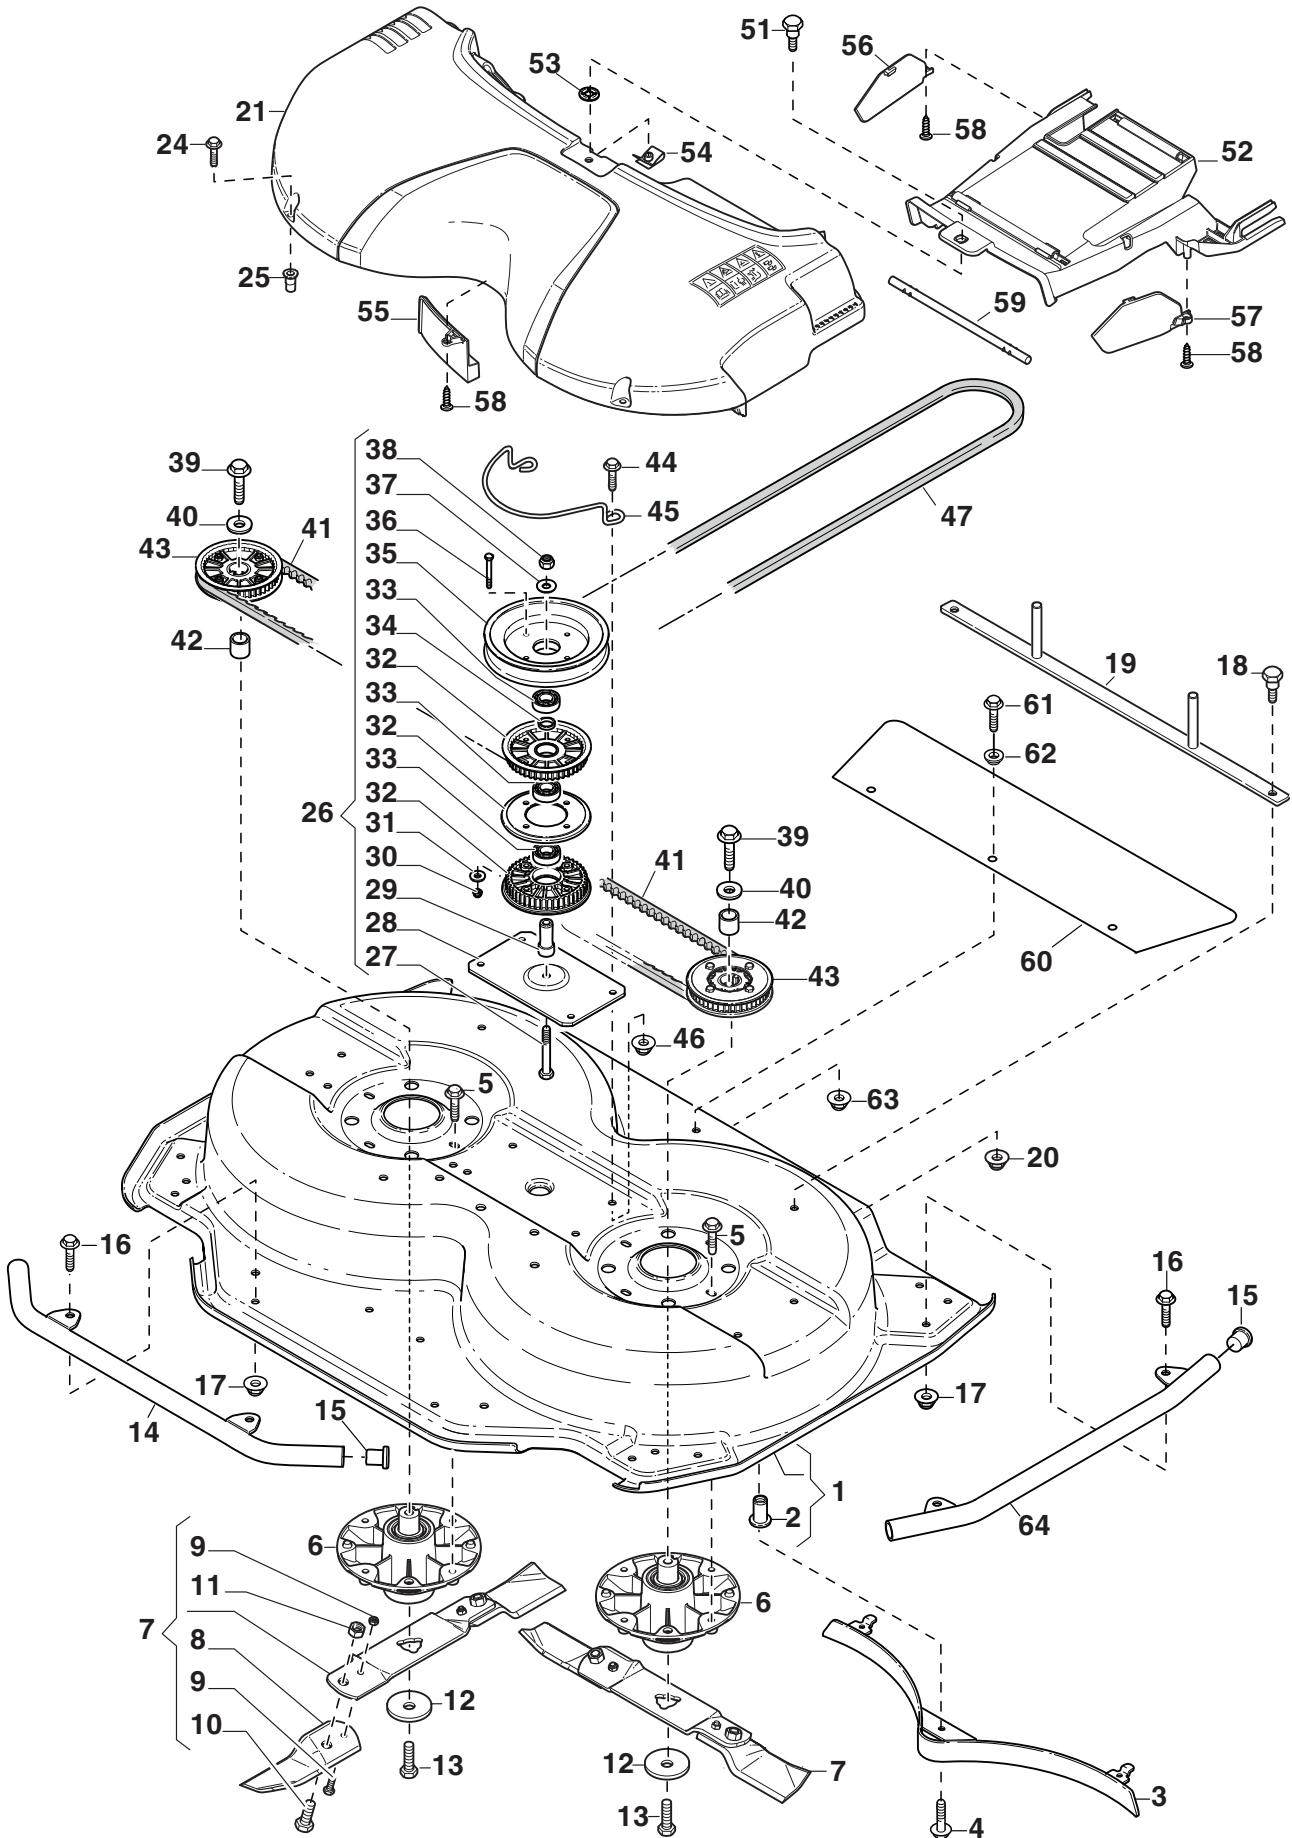

Utgåva Issue 1 - 2014		Transmission Knivar		Transmission and Blades	
Pos. Fig.	Antal Quantity	Art nr Part No	Benämning	Description	Anmärkning Notes
1	1	1134-6190-01	Kapa-Gul 95C (1-00)	Casing-Yellow 95C	
2	3	1134-5595-01	Blindnitmutter	Nut	
3	1	1134-6229-01	KombiPlugg 95C	Mulch Plug 95C	
4	1	9959-0820-16	Skruv	Screw	
5	8	9945-0825-16	Skruv	Screw	
6	2	1134-5831-01	Lagerbox Kpl	Bearing Box Assy	
7	1	1134-9117-01	Knivbalk Kpl (95C)	Blade Bar Assy (95C)	Sats 2 st/kit of 2
8	1	1134-9119-01	Knivsats Kpl	Blade Kit Assy	2 knivar/2 blade tips
9	1	1134-9054-01	Brytbultsats	Shear Bolt Kit	
10	2	1134-6311-01	Bult	Bolt	7/16" UNF
11	2	1134-6312-01	Mutter	Nut	7/16" UNF
12	2	1134-6211-01	Bricka	Washer	
13	2	112692395/1	Skruv	Screw	
14	1	1134-6208-01	Frontskydd-Gra (L02 7-14)	Front Guard Tube-Grey	
15	6	9403-0025-80	ÄndPlugg-Gra (lcp 25-21 G)	End Plug, Grey	
16	6	112800815/0	Skruv	Screw	
17	6	112154220/0	Mutter	Nut	
18	2	1134-0240-01	Ansattsskriv | Skruv	Shoulder screw | Screw	
19	1	1137-1082-01	Bygel	Bracket	
20	2	112154220/0	Mutter	Nut	
21	1	1134-6280-04	Transmkapa-gra	Transmission Cover-Grey	
24	2	9945-0825-16	Skruv	Screw	
25	2	1134-5595-01	Blindnitmutter	Nut	
26	1	1137-0116-01	Kuggremskiva Smst (P95C)	Toothed Pulley Assy (P95C)	Inkl. pos 31 - 42
27	1	9997-1070-12	Skruv	Screw	
28	1	1134-6209-01	Fäste	Bracket	
29	1	1134-6205-02	Tapp	Shaft	
30	4	9747-0631-02	Mutter | Lasmutter	Nut	
31	4	9699-0060-02	Bricka	Washer	
32	1	1134-9128-02	Kuggremskiva	Toothed Belt Pulley	
33	3	9549-0019-00	Kullager	Ball Bearing	
34	1	1134-3725-06	Distans	Spacer	H = 1.5 mm
35	1	1137-0013-01	Remskiva	Pulley	Ø = 154 mm
36	4	9997-0650-12	Skruv	Screw	
37	1	9699-0030-02	Bricka	Washer	
38	1	9731-1031-22	Mutter	Nut	
39	2	112692395/1	Skruv	Screw	
40	2	1134-5406-01	Bricka	Washer	
41	2	9585-0164-01	Kuggrem	Toothed Belt	
42	2	1134-5400-04	Distans	Spacer	
43	1	1134-9127-01	Kuggremskiva	Toothed Belt Pulley	Sats 2 st/kit of 2
44	4	9959-0820-16	Skruv	Screw	
45	1	1134-6431-01	Remstyrning	Belt Guide	
46	4	112154220/0	Mutter	Nut	
47	1	1134-9148-01	Kilrem	V-Belt	9585-0198-01 2WD
47	1	1134-9147-01	Kilrem	V-Belt	9585-0197-01 4WD
51	1	1134-0240-00	Skruv	Screw	
52	1	337600002/0	Remskydd	Belt cover	
53	1	9675-0016-02	Låsbricka starlock	Starlock