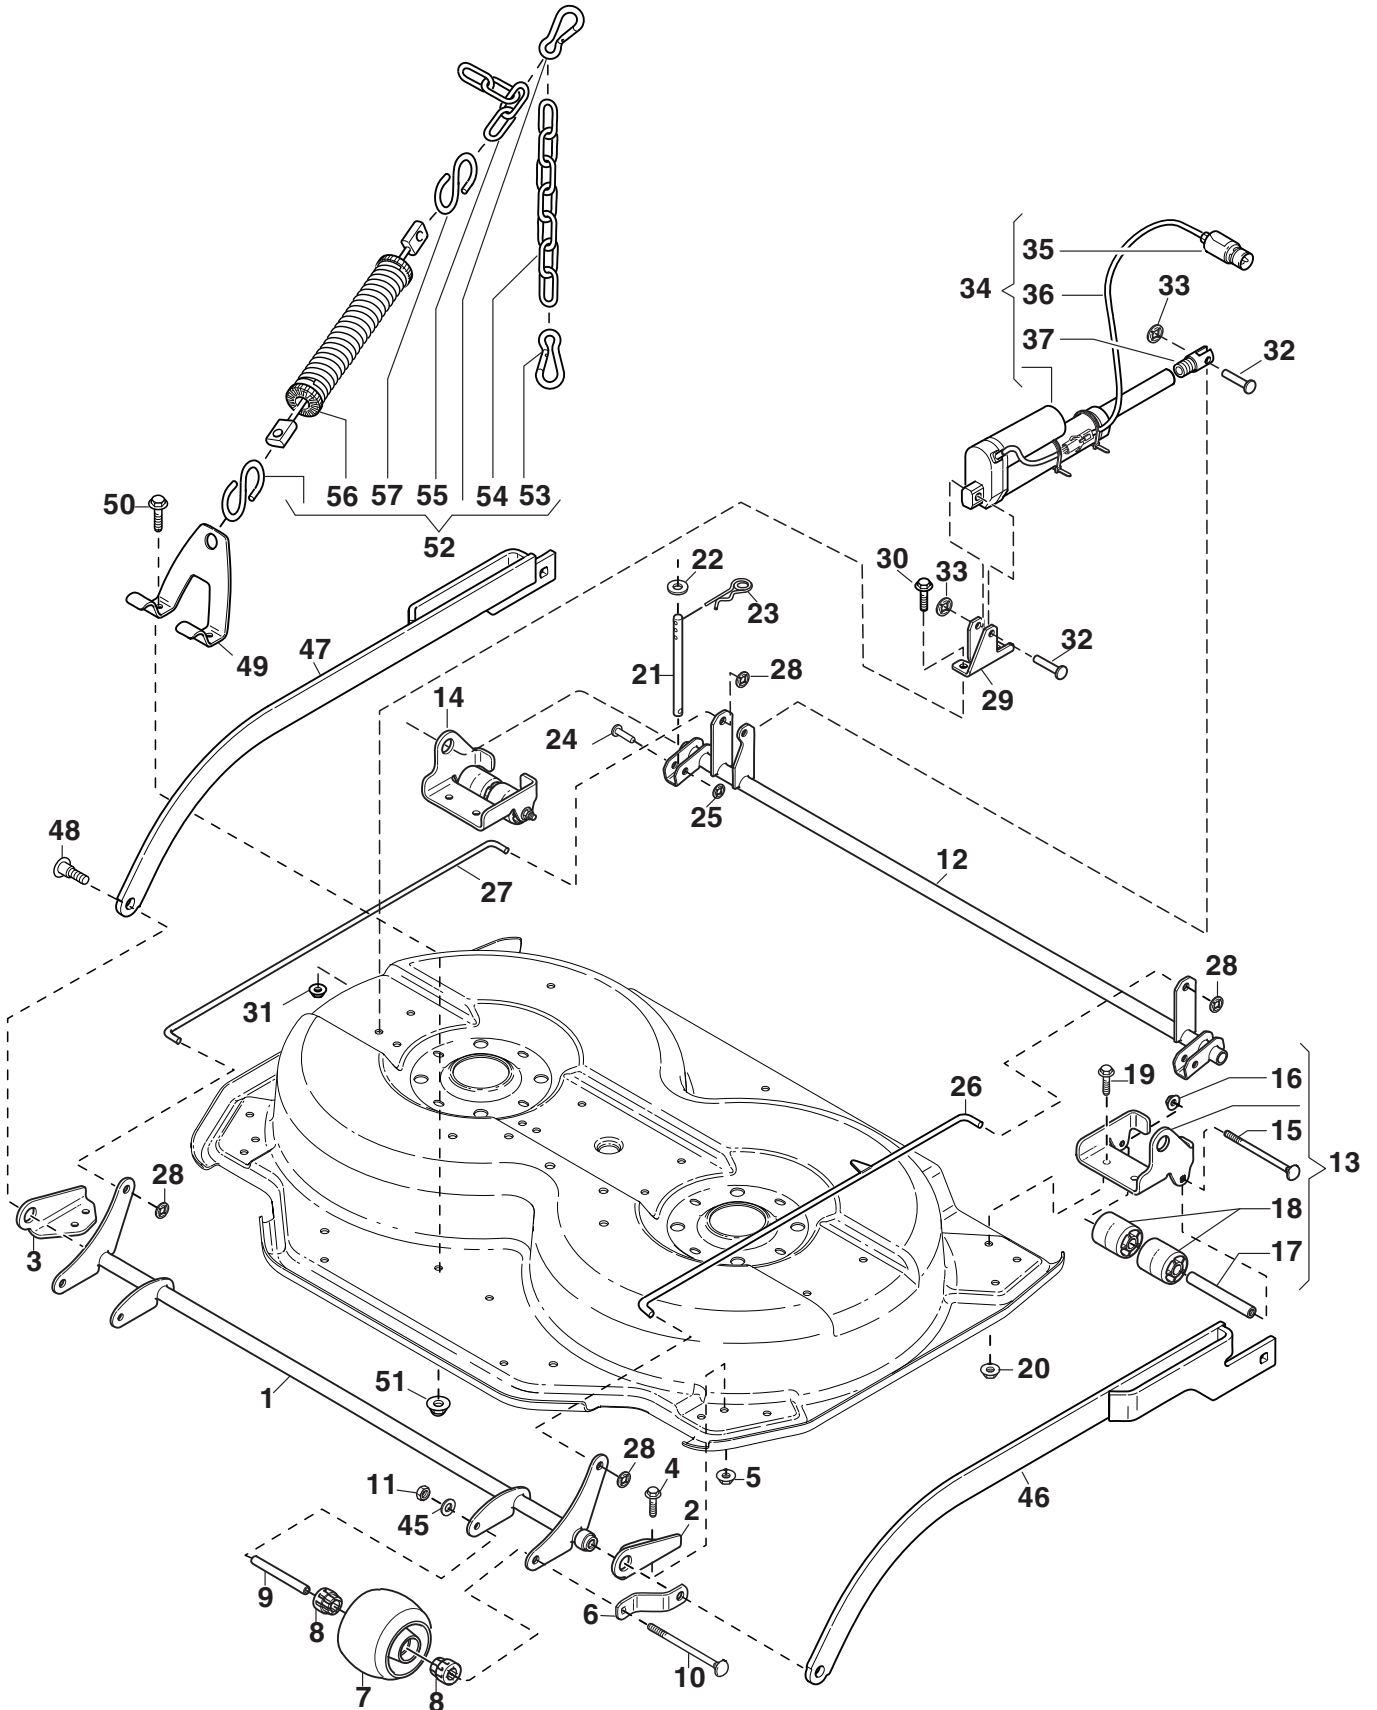

Utgåva Issue 1 - 2014		Reglage		Controls	
Pos. Fig.	Antal Quantity	Art nr Part No	Benämning	Description	Anmärkning Notes
1	1	1134-6275-01	Framaxel-Gul (1-00)	Front Axle-Yellow	
2	1	1134-6214-01	Fäste Fram-Vä (Gul)	Bracket Front-Lh (Yellow)	
3	1	1134-6214-02	Fäste Fram-Hö (Gul)	Bracket Front-Rh (Yellow)	
4	4	112800815/0	Skruv	Screw	
5	4	112154220/0	Mutter	Nut	
6	2	1134-6278-01	Avbärare-Gra (7-14)	Guide-Grey	
7	2	1134-4284-01	Hjul	Wheel	
8	4	1134-4319-01	Lager	Bearing	
9	2	1134-4318-01	Hjulaxel	Wheel Axle	
10	2	9897-0813-02	Skruv	Screw	
11	2	112155000/0	Mutter	Nut	
12	1	1134-6197-01	Bakaxel-Gul (1-00)	Rear Axle-Yellow	
13	1	1134-6282-01	Rulle-vä, m-fäste	Roller-Lh W.Bracket	Inkl. pos 15 - 18
14	1	1134-6282-02	Rulle-hö, m-fäste	Roller-Rh W.Bracket	Inkl. pos 15 - 18
15	1	9897-0813-02	Skruv	Screw	
16	1	112154220/0	Mutter	Nut	
17	1	1134-4318-01	Hjulaxel	Wheel Axle	
18	1	1134-9126-01	Stödrullar	Support Rollers	Sats 2 st/kit of 2
19	4	112800815/0	Skruv	Screw	
20	4	112154220/0	Mutter	Nut	
21	2	1134-6198-01	Sprint	Stud	
22	2	9699-0104-02	Bricka	Washer	
23	2	9598-2001-02	Harnalssprint (Hns 4 Dubbel)	Spring Pin	
24	2	9646-0098-22	Nit Kn 8X32	Rivet	
25	2	112604899/0	Starlock P6704 8 Fz	Crown Fastener	
26	1	1134-6250-02	Tryckstang-Vä	Push Rod, Left	
27	1	1134-6246-02	Tryckstang-Hö	Push Rod, Right	
28	4	112604903/0	Bricka	Washer	
29	1	1134-6192-01	Fäste	Bracket	
30	2	112800815/0	Skruv	Screw	
31	2	112154220/0	Mutter	Nut	
32	2	9646-0098-22	Nit Kn 8X32	Rivet	
33	2	112604899/0	Starlock P6704 8 Fz	Crown Fastener	
34	1	1134-6417-01	Ställdon	Electric Lifter	Inkl. pos 35 - 37
35	1	1134-6182-01	Hankontakt	Male Terminal	
36	1	1134-6418-02	Kabel (L485 Mm)	Cable	
37	1	1134-6373-01	Kolvstangsända	Rod End	
45	2	9699-0028-02	Bricka	Washer	
46	1	1134-6237-03	Aggregatsarm-Vä Gra	Grey Mower Deck Arm, Left	
47	1	1134-6237-04	Aggregatsarm Kpl-Hö Gra	Grey Mower Deck Arm, Right	
48	2	1134-6279-01	Ansattsskruv	Shoulder Bolt	
49	1	1134-6315-01	Lyftfäste-Gra	Lift Bracket-Grey	
50	2	112800815/0	Skruv	Screw	
51	2	112154220/0	Mutter	Nut	
52	1	1134-6362-01	Lyftfjäder Kpl	Lift Spring Assy	Inkl. pos 31 - 35
53	2	1134-5528-01	Karbinhake	Snap Hook	
54	1	1134-6368-02	Kedja	Chain	7 links
55	1	1134-3638-01	Magnetkoppling	Electric Pto-Clutch	4 links
56	1	1134-5625-01	Fjäder	Spring