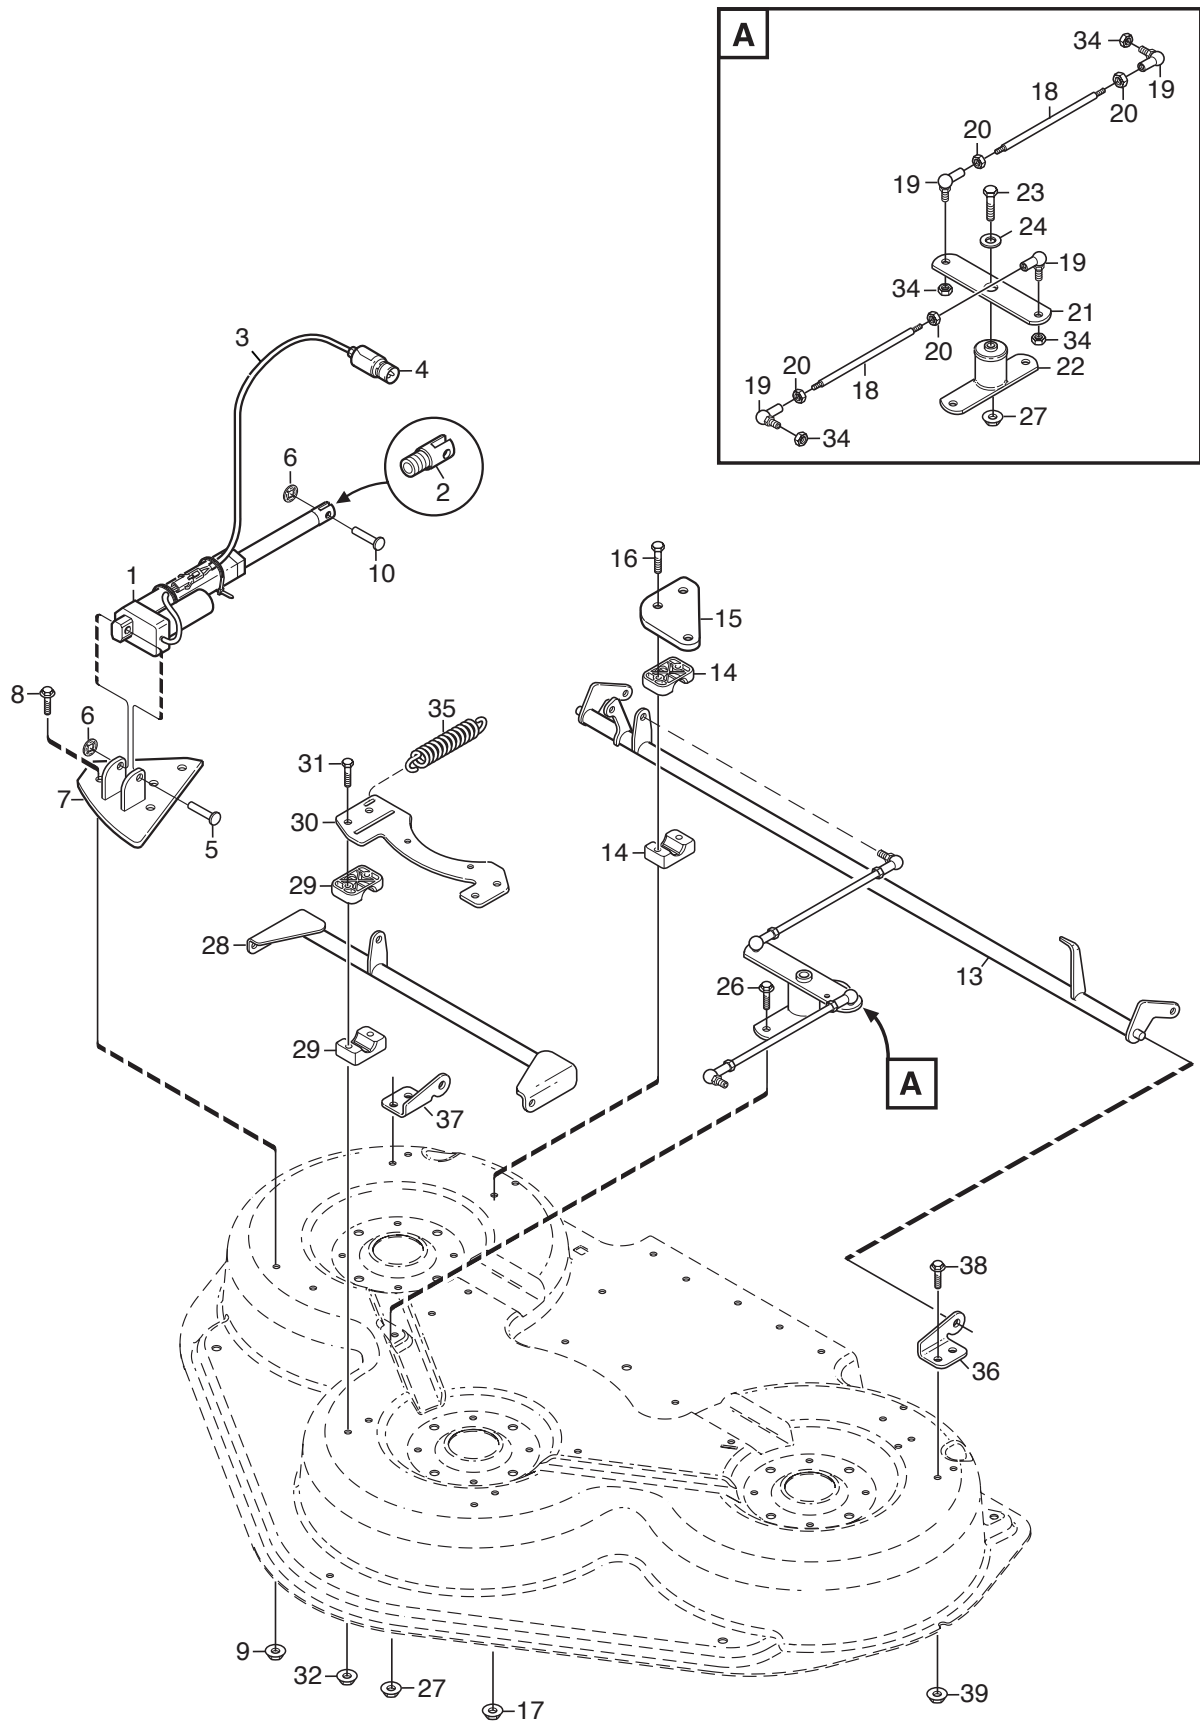

Utgåva Issue 3 - 2015		Reglage		Controls	
Pos. Fig.	Antal Quantity	Art nr Part No	Benämning	Description	Anmärkning Notes
1	1	1134-6416-01	Ställdon	Electric Lifter	
2	1	1134-6373-01	Kolvstangsända	Rod End	
3	1	1134-6418-03	Kabel	Cable	L = 810 mm
4	1	1134-6182-01	Hankontakt	Male Terminal	
5	1	9646-0105-22	Nit I Nit Kn 8X45	Rivet	
6	2	112604899/0	Starlock P6704 8 Fz	Crown Fastener	
7	1	1134-5981-01	Fäste Kpl	Bracket Assy	
8	2	9959-0820-16	Skruv	Screw	
9	2	112154220/0	Mutter	Nut	
10	1	9646-0098-22	Nit Kn 8X32	Rivet	
13	1	1134-7603-01	Bakaxel Kpl (1-00)	Rear Axle Assy	
14	4	1134-5469-01	Lagerhalva	Bearing Half	
15	2	1134-5471-01	Överfall-Bak	Bearing Plate-Rear	
16	4	112691200/0	Skruv	Screw	
17	4	112154220/0	Mutter	Nut	
18	2	1134-5473-01	Tryckstang	Push Rod	
19	4	9570-0002-00	Vinkellänk As13 Din 71802M8	Elbow Link	
20	4	112154220/0	Mutter	Nut	
21	1	1134-5855-01	Länkarm	Pivot Arm	
22	1	1134-5858-01	Pivotfäste	Pivot Bracket	
23	1	9997-0880-16	Skruv	Screw	
24	1	1134-5127-01	Bricka	Washer	
26	2	9959-0820-16	Skruv	Screw	
27	3	112154220/0	Mutter	Nut	
28	1	1134-5427-01	Framaxel Kpl (Gra) 7-14L04	Front Axle (Grey) 7-14	
29	4	1134-5469-01	Lagerhalva	Bearing Half	
30	1	1134-5846-01	Överfall-Fram	Bearing Plate-Front	
31	4	112691200/0	Skruv	Screw	
32	4	112154220/0	Mutter	Nut	
34	4	112155000/0	Mutter	Nut	
35	1	1134-5847-01	Fjäder	Spring	
36	1	1134-7490-01	Fäste-Vä (1-00)	Bracket-Lh	
37	1	1134-7490-02	Fäste-Hö (1-00)	Bracket-Rh	
38	4	9959-0820-16	Skruv	Screw	
39	4	112154220/0	Mutter	Nut