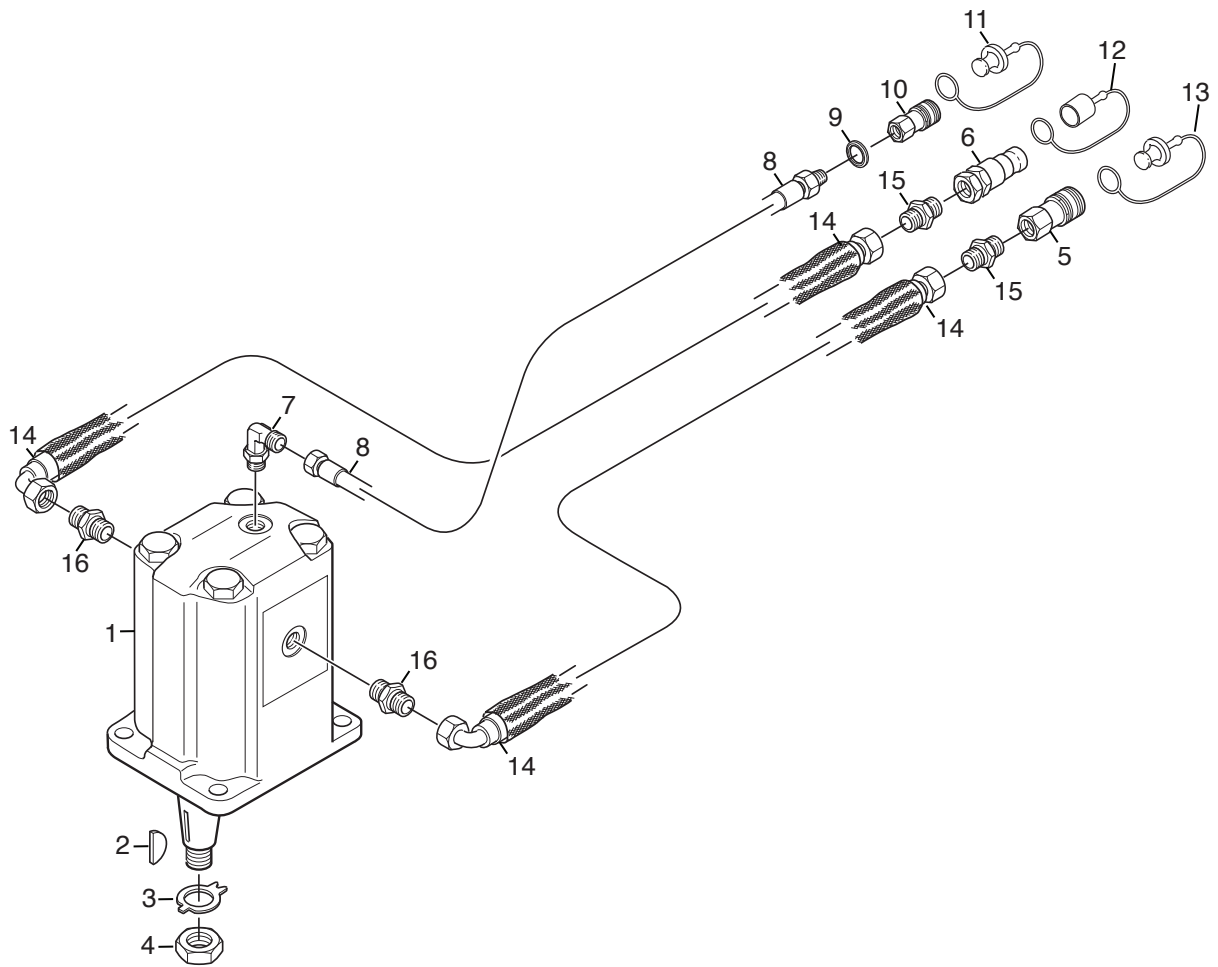

Utgåva Issue 3 - 2015		Motorhydraulik	Motor hydraulic		
Pos. Fig.	Antal Quantity	Art nr Part No	Benämning	Description	Anmärkning Notes
1	1	1134-7329-02	Hydraulmotor	Hydraulic Motor	
2	1	1139-0009-01	Kil	Key	
3	1	1139-0007-01	Bricka	Washer	
4	1	1139-0008-01	Mutter	Nut	
5	1	1134-7182-01	Snabbkoppling-Hona 1/2"	Quick Connector-Female 1/2	
6	1	1134-7181-01	Snabbkoppling-Hane 1/2"	Quick Connector-Male 1/2	
7	1	112000402/0	Vinkeladapter	Hydraulic Angle Coupling	
8	1	1137-0188-02	Hydraulslang	Hydraulic Hose	
9	1	1134-4948-01	Bricka	Washer	
10	1	1134-7172-01	Snabbkoppling-Hona 1/4"	Quick Connector-Female 1/4	
11	1	1134-7185-01	Plasthätta (1/2")	Plastic Cap	
12	1	1134-7184-01	Plastpropp (1/2")	Plastic Plug (Red) 1/2	
14	1	1134-7173-01	Dammskydd 1/4"	Plastic Plug	
16	2	1134-7315-01	Hydraulkoppling	Hydraulic Connector	
14	2	1134-7630-01	Hydraulslang M.Slangskydd	Hydraulic Tube W.Guard	
15	2	1134-7161-01	Adapter	Hydraulic Connector