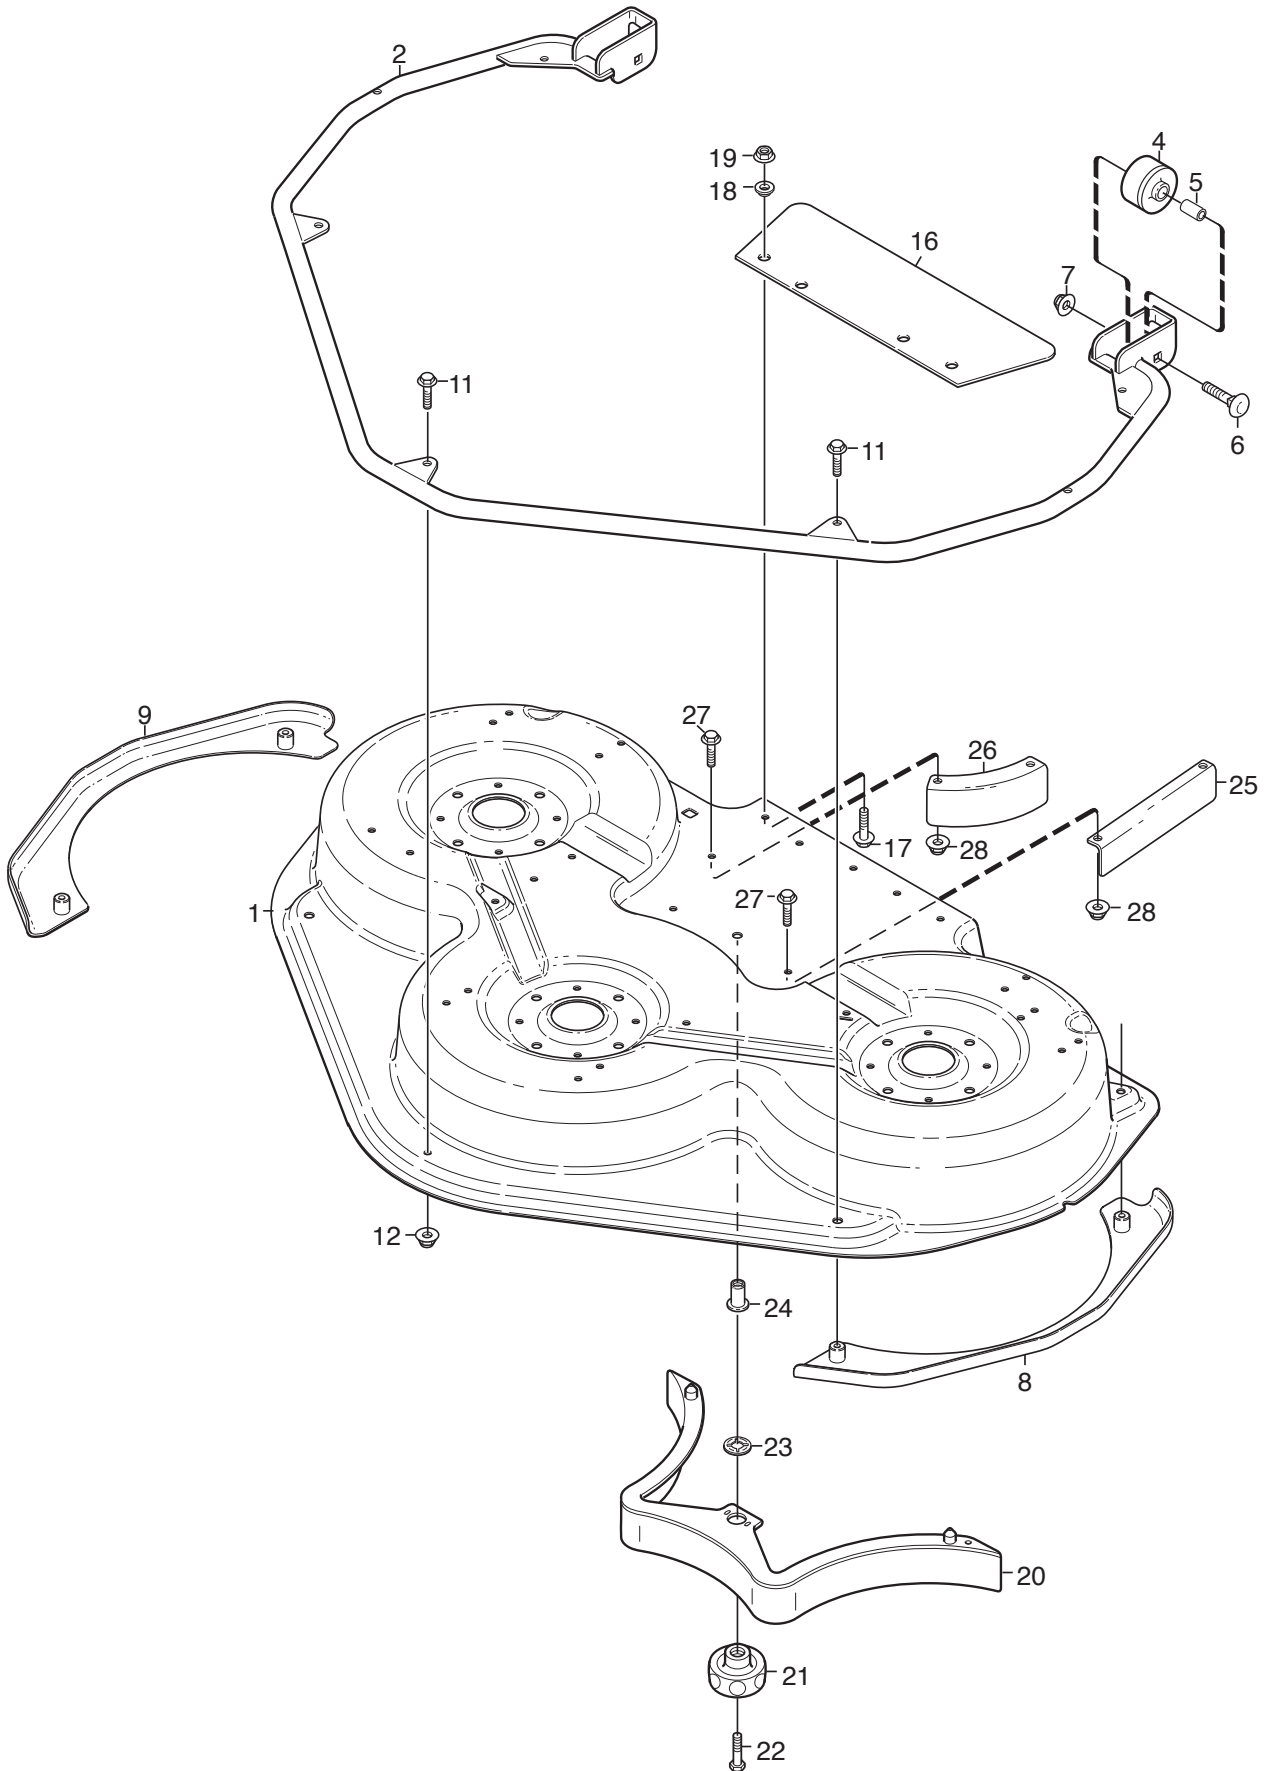

Reservdelskatalog Parts Catalogue

Deck RM125H COMBI

13-7822-24 - Season 2015

- Use GLOBAL GARDEN PRODUCT Genuine Spare Parts specified in the parts list for repair and/or replacement.
 - The contents described in the parts list may change due to improvement.
 - The drawings of the spare parts are only indicative and might not represent the part in question exactly.
 - The indications "right" - "left" - "front" - "rear" refer to the position of the operator when using the machine.
- When placing orders of parts for repair and/or replacement, make sure that the illustrated parts list is the one applying to the machine's year of manufacture, as shown on the identification plate attached to the machine.

www.stiga.com

Utgåva Issue 3 - 2015		Ram	Frame		
Pos. Fig.	Antal Quantity	Art nr Part No	Benämning	Description	Anmärkning Notes
1	1	1134-7577-01	Ram Kpl (7-14)	Frame Assy	
2	4	112379511/0	Smörjnippel	Grease Dispenser	
3	4	9544-0002-01	Bussning	Bushing	
4	2	112523060/0	Bricka	Washer	
5	2	9598-2001-02	Harnalssprint (Hns 4 Dubbel)	Spring Pin	
8	1	1134-7330-01	Spärrbult	Catch Bolt	
9	4	1134-5686-01	Bussning	Bearing	
11	2	9997-1616-02	Skruv	Screw	
12	2	112295801/0	Mutter	Nut	
13	2	9699-0104-02	Bricka	Washer	
14	2	1134-7410-01	Bricka	Washer	
15	2	1134-7477-01	Hjulbygel	Wheel Fork Assy	
16	2	1135-3394-01	Hjul	Wheel	
17	2	112156603/0	Mutter	Nut	
18	2	9997-1211-02	Skruv	Screw	
19	2	1134-0240-01	Ansattsskruv Skruv	Shoulder screw Screw	
20	2	112155000/0	Mutter	Nut	
22	2	1134-7617-01	Distans	Spacer	
23	2	9997-1080-12	Skruv	Screw	
24	2	112156602/0	Mutter	Nut	
25	1	1134-7805-01	Lyftram Kpl (7-14)	Lift Frame Assy	
26	2	112793301/0	Skruv	Screw	
27	2	112155000/0	Mutter	Nut	
28	2	1134-5626-01	Distans	Spacer	
29	2	1134-7595-01	Distans	Spacer	