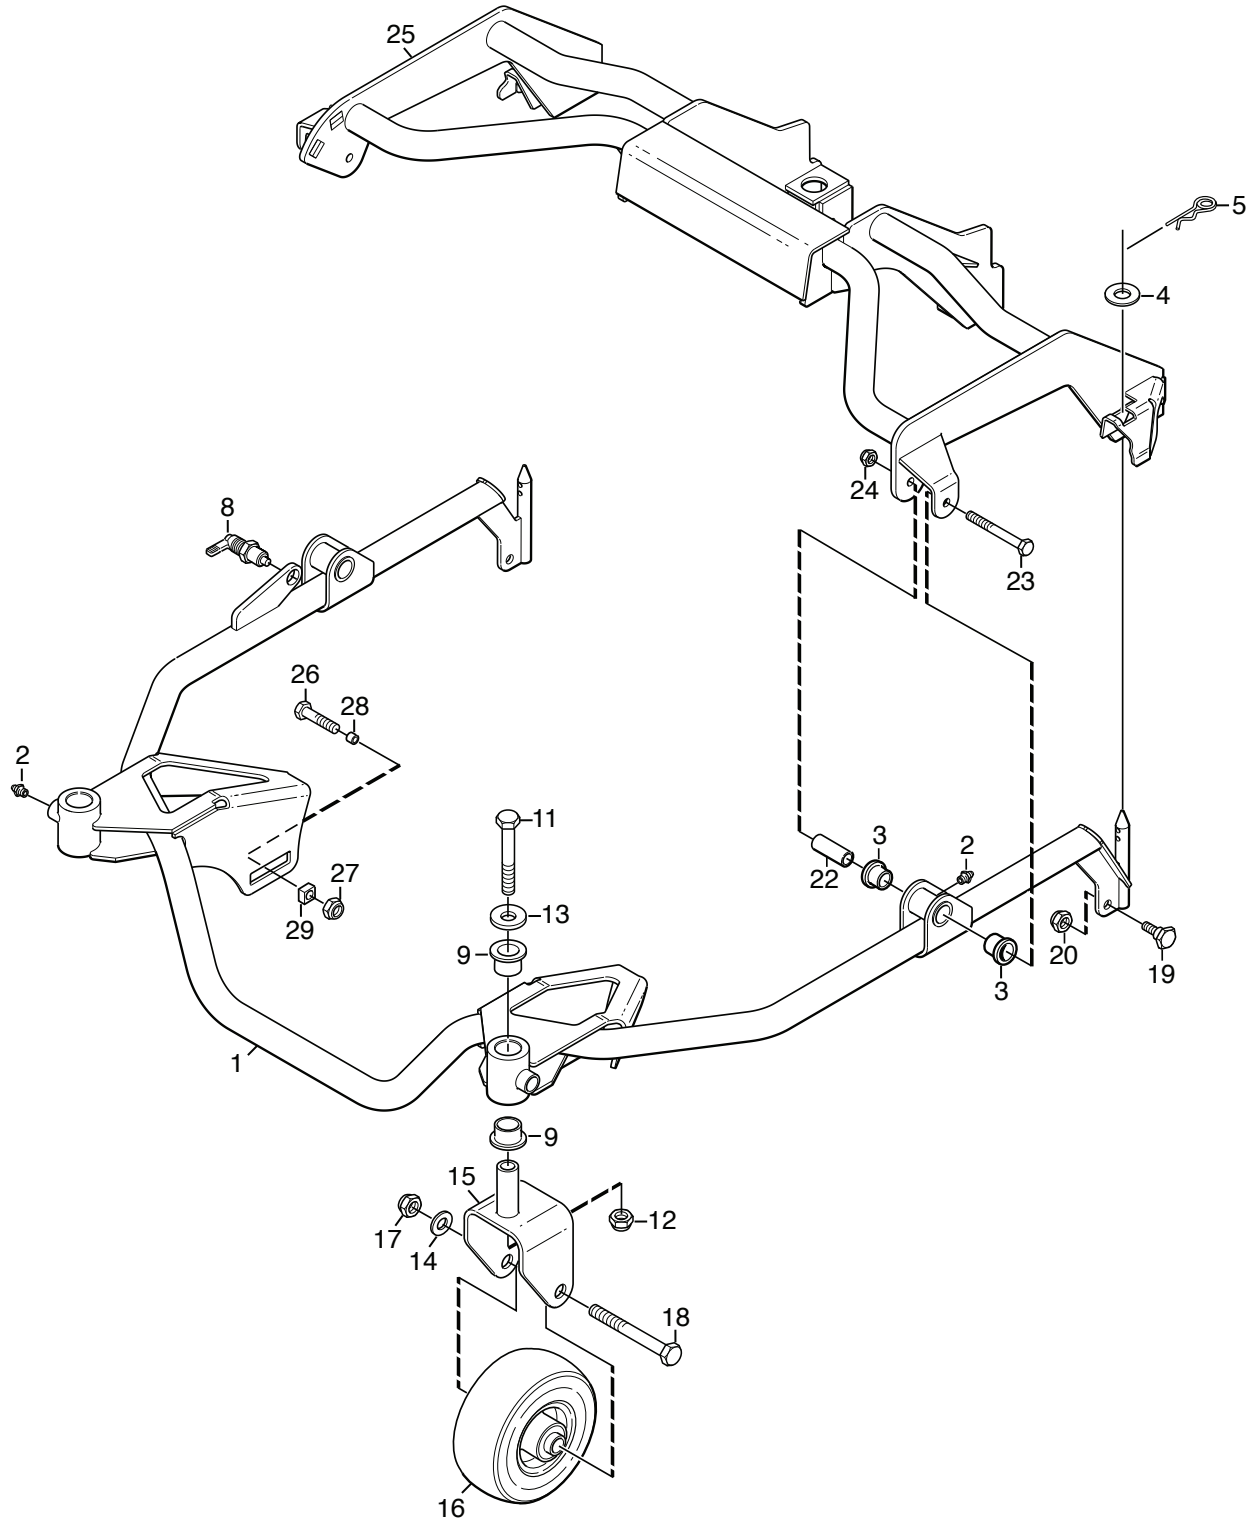

Reservdelskatalog Parts Catalogue

Deck RM125H COMBI

13-7822-24 - Season 2015

- Use GLOBAL GARDEN PRODUCT Genuine Spare Parts specified in the parts list for repair and/or replacement.
 - The contents described in the parts list may change due to improvement.
 - The drawings of the spare parts are only indicative and might not represent the part in question exactly.
 - The indications "right" - "left" - "front" - "rear" refer to the position of the operator when using the machine.
- When placing orders of parts for repair and/or replacement, make sure that the illustrated parts list is the one applying to the machine's year of manufacture, as shown on the identification plate attached to the machine.

www.stiga.com

Utgåva Issue 3 - 2015		Ram	Frame		
Pos. Fig.	Antal Quantity	Art nr Part No	Benämning	Description	Anmärkning Notes
1	1	1134-7577-01	Ram Kpl (7-14)	Frame Assy	
2	4	112379511/0	Smörjnippel	Grease Dispenser	
3	4	9544-0002-01	Bussning	Bushing	
4	2	112523060/0	Bricka	Washer	
5	2	9598-2001-02	Harnalssprint (Hns 4 Dubbel)	Spring Pin	
8	1	1134-7330-01	Spärrbult	Catch Bolt	
9	4	1134-5686-01	Bussning	Bearing	
11	2	9997-1616-02	Skruv	Screw	
12	2	112295801/0	Mutter	Nut	
13	2	9699-0104-02	Bricka	Washer	
14	2	1134-7410-01	Bricka	Washer	
15	2	1134-7477-01	Hjulbygel	Wheel Fork Assy	
16	2	1135-3394-01	Hjul	Wheel	
17	2	112156603/0	Mutter	Nut	
18	2	9997-1211-02	Skruv	Screw	
19	2	1134-0240-01	Ansattsskruv Skruv	Shoulder screw Screw	
20	2	112155000/0	Mutter	Nut	
22	2	1134-7617-01	Distans	Spacer	
23	2	9997-1080-12	Skruv	Screw	
24	2	112156602/0	Mutter	Nut	
25	1	1134-7805-01	Lyftram Kpl (7-14)	Lift Frame Assy	
26	2	112793301/0	Skruv	Screw	
27	2	112155000/0	Mutter	Nut	
28	2	1134-5626-01	Distans	Spacer	
29	2	1134-7595-01	Distans	Spacer	