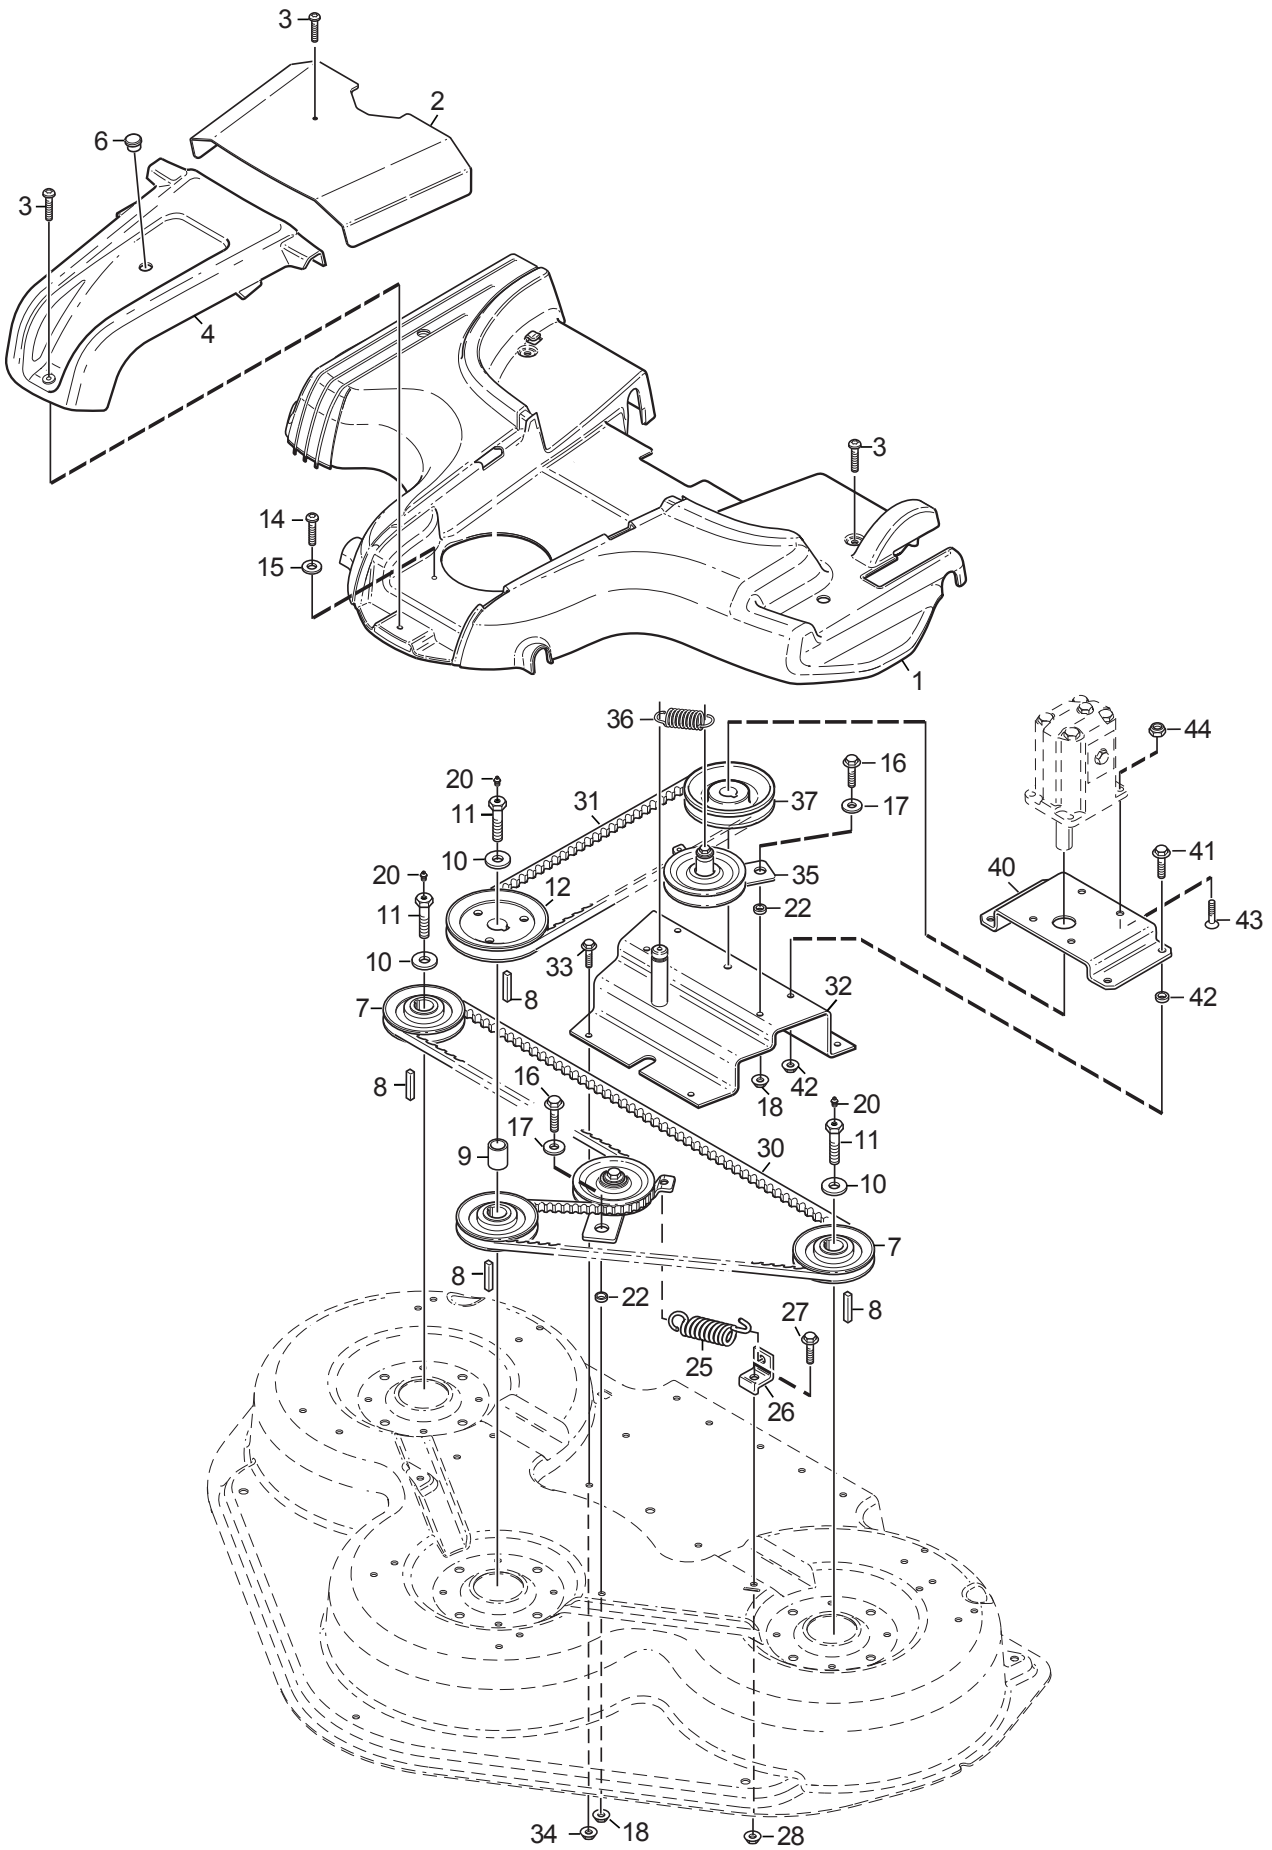

Utgåva Issue 3 - 2015		Transmission		Transmission	
Pos. Fig.	Antal Quantity	Art nr Part No	Benämning	Description	Anmärkning Notes
1	1	1137-0268-01	Transmissionskapa-Gra (7-14)20	Transmission Cover	
2	1	1134-7870-01	Transmissionskapa	Transmission Cover	
3	3	9893-0616-16	Skruv | Relä	Screw | Relay	
4	1	1137-0270-01	Täckkapa-Gul (1-00)	Cover	
6	1	1134-7518-01	PlastPlugg	Plastic Plug	
7	3	1137-0015-01	Remskiva	Pulley	
8	4	9600-0171-01	Kil	Key	6 x 6 x 25 mm
9	1	1134-5400-03	Distans	Spacer	L = 20 mm
10	3	1134-5406-01	Bricka	Washer	
11	3	1134-7517-01	Skruv	Screw	
12	1	1137-0017-01	Remskiva	Pulley	Ø= 150 mm
14	2	9893-0616-16	Skruv | Relä	Screw | Relay	
15	1	9699-0060-02	Bricka	Washer	
16	2	9959-0820-16	Skruv	Screw	
17	2	9699-0109-02	Bricka	Washer	
18	2	112154220/0	Mutter	Nut	
19	1	1134-7611-01	Spännrulle Smst	Tension Roller Assy	
20	3	112379511/0	Smörjnippel	Grease Dispenser	
22	2	1134-7618-01	Distans	Spacer	
25	1	1134-0327-00	Fjäder	Spring	
26	1	1134-5415-01	Fjäder	Spring	
27	1	9959-0820-16	Skruv	Screw	
28	1	112154220/0	Mutter	Nut	
30	1	1134-9087-01	Drivrem	Drive Belt	contain belt 9585-0142-01
31	1	9585-0186-01	Kilrem	V-Belt	
32	1	1134-7868-01	Hylla Kpl	Plate Assy	
33	1	9959-0820-16	Skruv	Screw	
34	1	112154220/0	Mutter	Nut	
35	1	1134-7610-01	Spännrulle Smst	Tension Roller	
36	1	1134-7619-01	Fjäder	Spring	
37	1	1134-7871-01	Remskiva	Belt Pulley	
40	1	1134-7869-01	Motorfäste	Engine Bracket	
41	4	9945-0825-16	Skruv	Screw	
42	1	1134-7618-01	Distans	Spacer	
43	4	9924-0830-16	Skruv	Screw	
44	4	112155000/0	Mutter	Nut