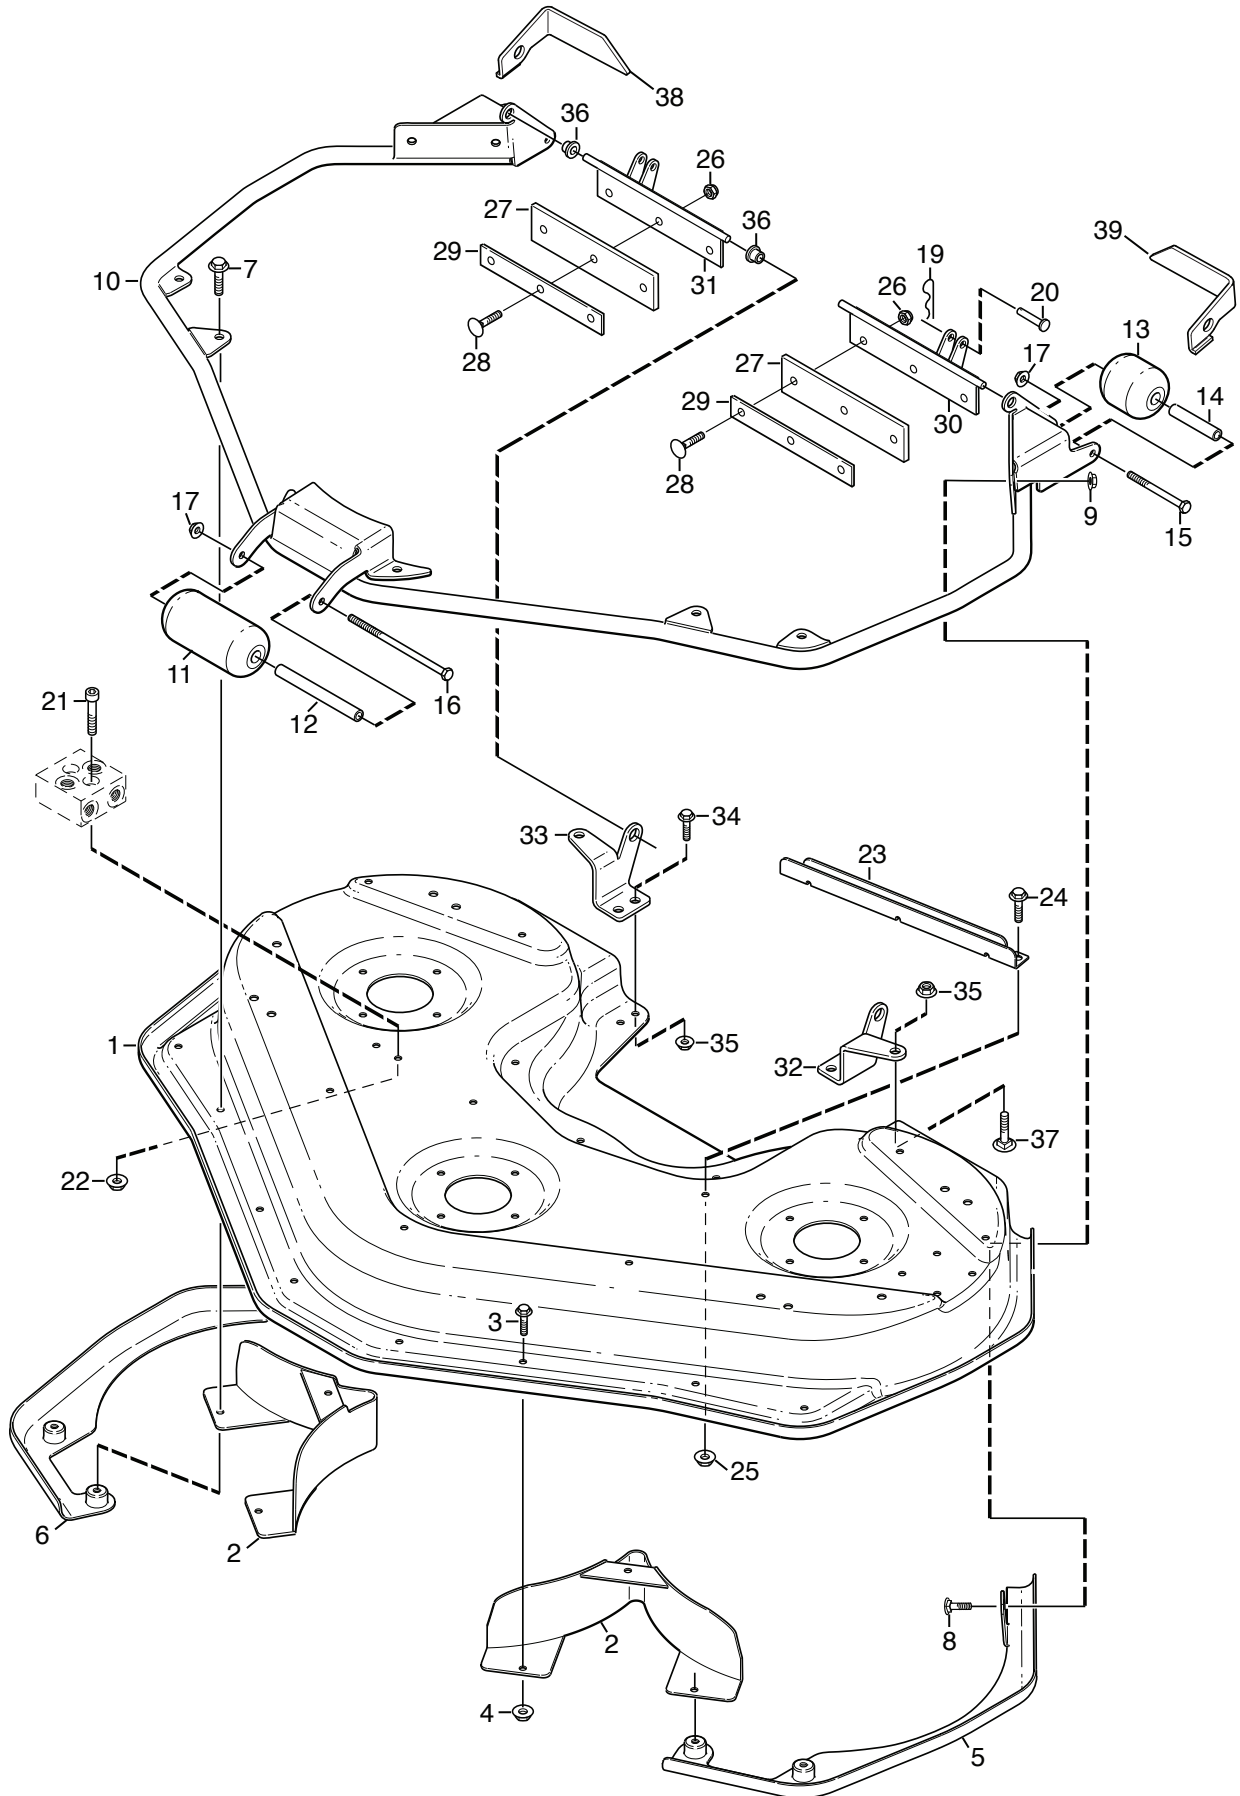

Reservdelskatalog Parts Catalogue

Deck RM135H DOD

13-7823-24 - Season 2015

- Use GLOBAL GARDEN PRODUCT Genuine Spare Parts specified in the parts list for repair and/or replacement.
 - The contents described in the parts list may change due to improvement.
 - The drawings of the spare parts are only indicative and might not represent the part in question exactly.
 - The indications "right" - "left" - "front" - "rear" refer to the position of the operator when using the machine.
- When placing orders of parts for repair and/or replacement, make sure that the illustrated parts list is the one applying to the machine's year of manufacture, as shown on the identification plate attached to the machine.

www.stiga.com

Utgåva Issue 3 - 2015		Ram Frame			
Pos. Fig.	Antal Quantity	Art nr Part No	Benämning	Description	Anmärkning Notes
1	1	1137-1146-01	Bärram Kpl	Carrier Frame Assy	Incl. pos. 6
6	2	112379511/0	Smörjnippel	Grease Dispenser	
2	2	9959-1020-16	Skruv	Screw	
3	2	1134-5406-01	Bricka	Washer	
4	10	1134-7411-01	Bricka	Washer	
5	2	1134-7345-01	Lassprint	Locking Pin	
8	1	1134-7330-01	Spärrbult	Catch Bolt	
9	4	1134-5686-01	Bussning	Bearing	
11	2	9997-1211-02	Skruv	Screw	
12	2	112156603/0	Mutter	Nut	
13	2	1134-7410-01	Bricka	Washer	
14	2	9699-0104-02	Bricka	Washer	
15	2	1134-7477-01	Hjulbygel	Wheel Fork Assy	
16	2	1135-3394-01	Hjul	Wheel	
17	2	112295801/0	Mutter	Nut	
18	2	9997-1616-02	Skruv	Screw	
19	1	1134-7333-01	Bygel	Clamp	
20	2	9959-1025-16	Skruv	Screw	
21	2	9739-1031-22	Mutter	Nut	
22	2	1134-7002-01	Fäste	Support	Incl. pos. 31
31	1	112379511/0	Smörjnippel	Grease Dispenser	
23	4	9924-1240-16	Skruv	Screw	
24	4	112156603/0	Mutter	Nut	
25	1	1137-1059-01	Lyftram Kpl	Lift Frame Assy	
26	8	9997-1045-12	Skruv	Screw	
27	8	112156602/0	Mutter	Nut	
28	1	1134-7435-01	Spärrplatta	Catch	
29	2	9959-1025-16	Skruv	Screw	
30	2	9739-1031-22	Mutter	Nut	