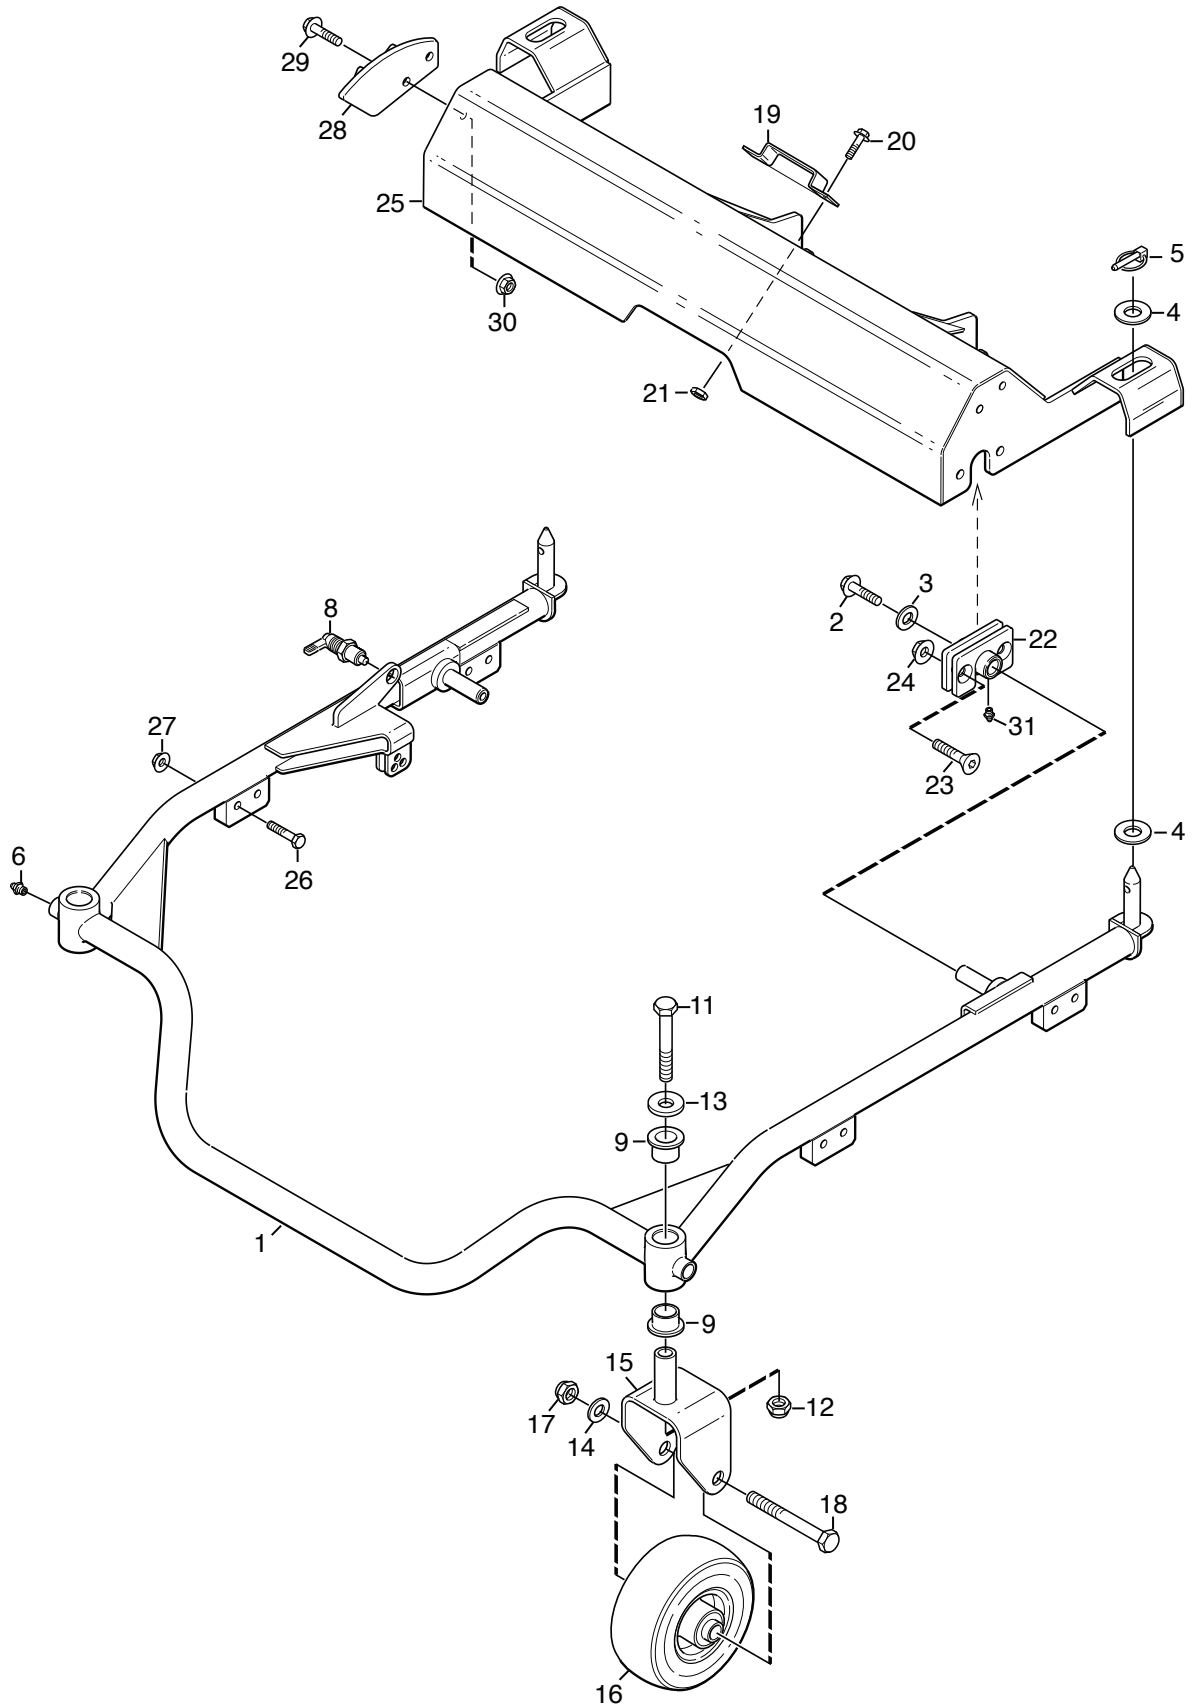

Reservdelskatalog Parts Catalogue

Deck RM135H DOD

13-7823-24 - Season 2015

- Use GLOBAL GARDEN PRODUCT Genuine Spare Parts specified in the parts list for repair and/or replacement.
 - The contents described in the parts list may change due to improvement.
 - The drawings of the spare parts are only indicative and might not represent the part in question exactly.
 - The indications "right" - "left" - "front" - "rear" refer to the position of the operator when using the machine.
- When placing orders of parts for repair and/or replacement, make sure that the illustrated parts list is the one applying to the machine's year of manufacture, as shown on the identification plate attached to the machine.

www.stiga.com

Utgåva Issue 3 - 2015		Ram Frame			
Pos. Fig.	Antal Quantity	Art nr Part No	Benämning	Description	Anmärkning Notes
1	1	1137-1146-01	Bärram Kpl	Carrier Frame Assy	Incl. pos. 6
6	2	112379511/0	Smörjnippel	Grease Dispenser	
2	2	9959-1020-16	Skruv	Screw	
3	2	1134-5406-01	Bricka	Washer	
4	10	1134-7411-01	Bricka	Washer	
5	2	1134-7345-01	Lassprint	Locking Pin	
8	1	1134-7330-01	Spärrbult	Catch Bolt	
9	4	1134-5686-01	Bussning	Bearing	
11	2	9997-1211-02	Skruv	Screw	
12	2	112156603/0	Mutter	Nut	
13	2	1134-7410-01	Bricka	Washer	
14	2	9699-0104-02	Bricka	Washer	
15	2	1134-7477-01	Hjulbygel	Wheel Fork Assy	
16	2	1135-3394-01	Hjul	Wheel	
17	2	112295801/0	Mutter	Nut	
18	2	9997-1616-02	Skruv	Screw	
19	1	1134-7333-01	Bygel	Clamp	
20	2	9959-1025-16	Skruv	Screw	
21	2	9739-1031-22	Mutter	Nut	
22	2	1134-7002-01	Fäste	Support	Incl. pos. 31
31	1	112379511/0	Smörjnippel	Grease Dispenser	
23	4	9924-1240-16	Skruv	Screw	
24	4	112156603/0	Mutter	Nut	
25	1	1137-1059-01	Lyftram Kpl	Lift Frame Assy	
26	8	9997-1045-12	Skruv	Screw	
27	8	112156602/0	Mutter	Nut	
28	1	1134-7435-01	Spärrplatta	Catch	
29	2	9959-1025-16	Skruv	Screw	
30	2	9739-1031-22	Mutter	Nut	