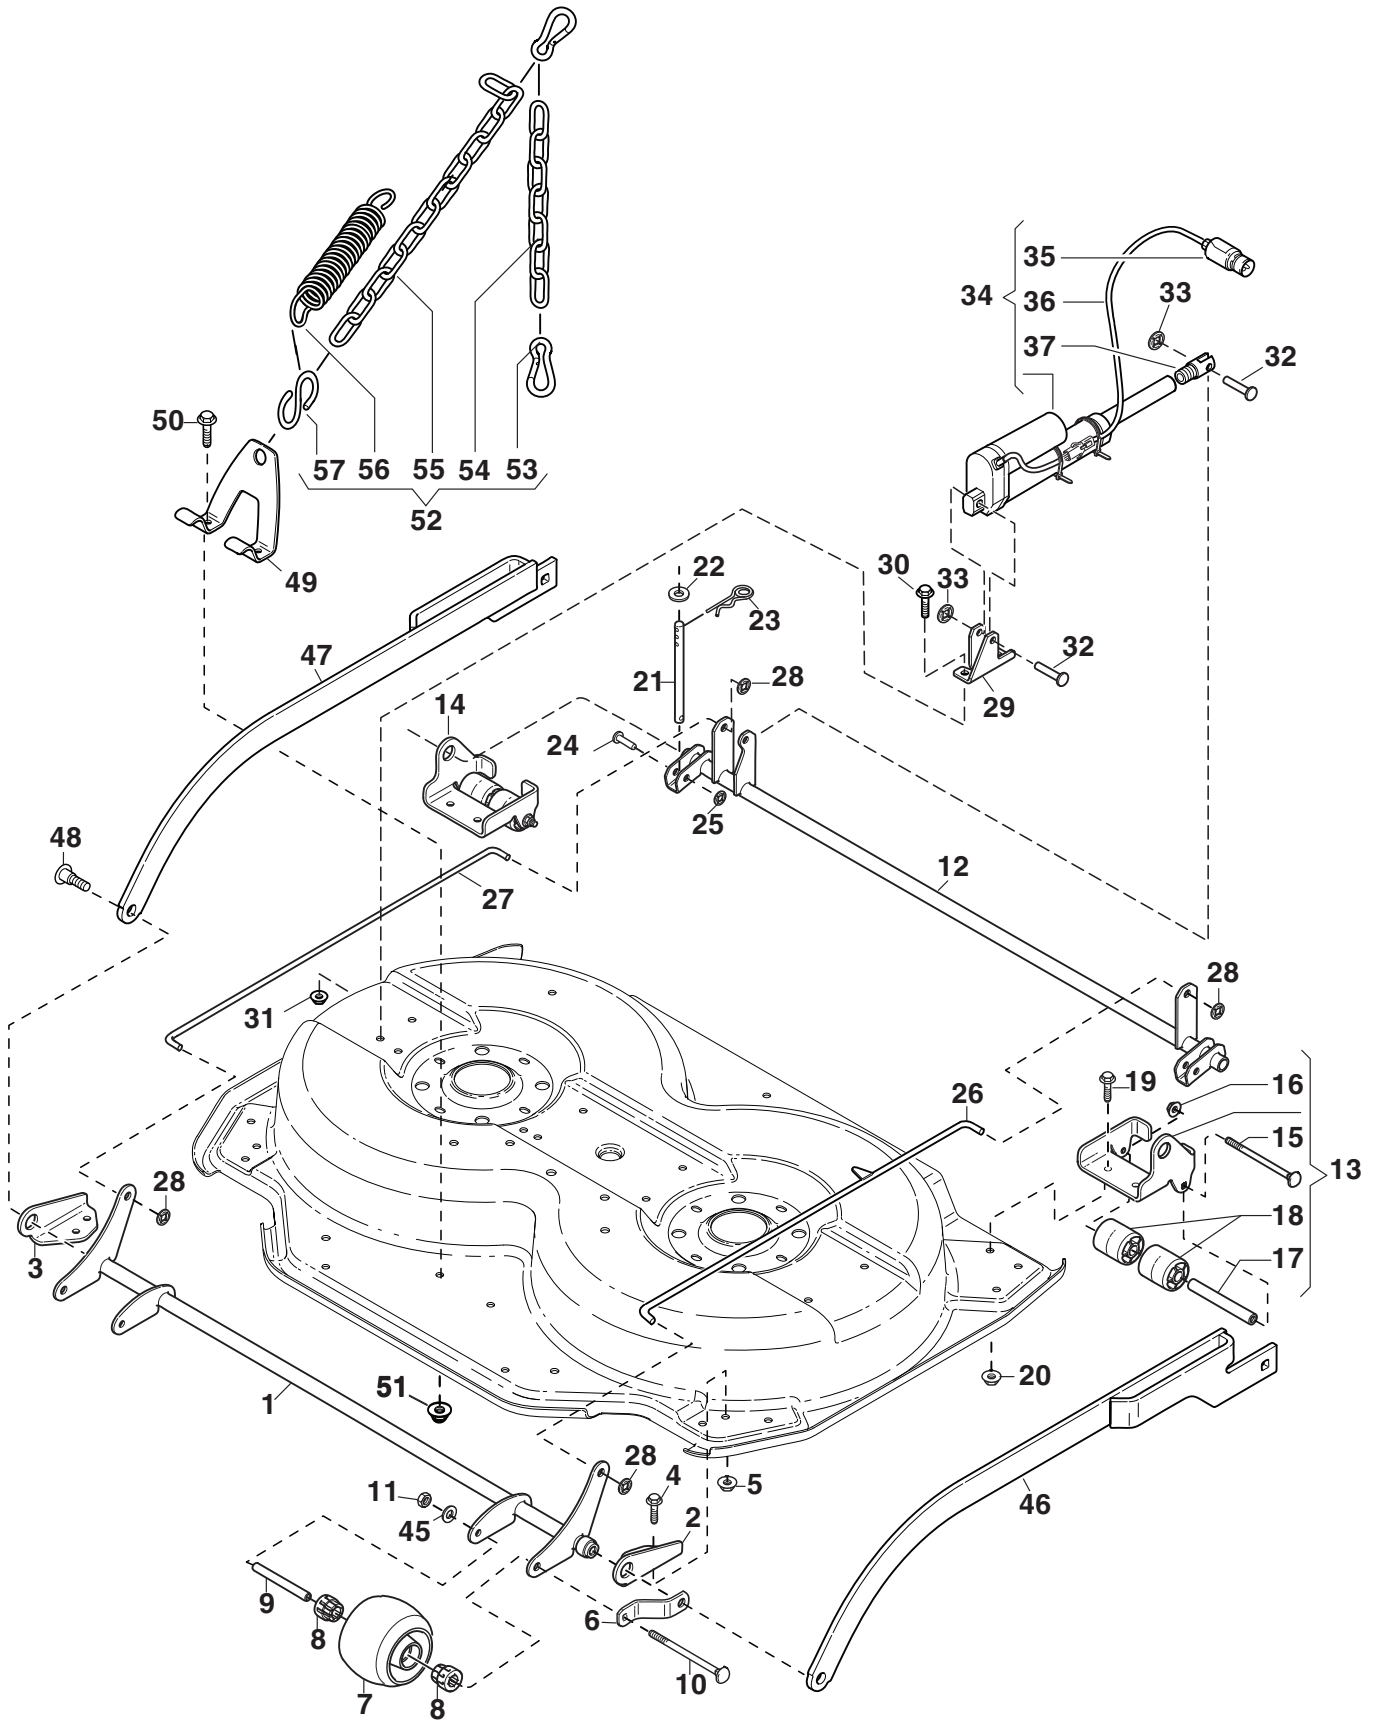

Utgåva Issue 1 - 2014		Reglage		Controls	
Pos. Fig.	Antal Quantity	Art nr Part No	Benämning	Description	Anmärkning Notes
1	1	1134-6275-01	Framaxel-Gul (1-00)	Front Axle-Yellow	
2	1	1134-6214-01	Fäste Fram-Vä (Gul)	Bracket Front-Lh (Yellow)	
3	1	1134-6214-02	Fäste Fram-Hö (Gul)	Bracket Front-Rh (Yellow)	
4	4	112800815/0	Skruv	Screw	
5	4	112154220/0	Mutter	Nut	
6	2	1134-6278-01	Avbärare-Gra (7-14)	Guide-Grey	
7	2	1134-4284-01	Hjul	Wheel	
8	4	1134-4319-01	Lager	Bearing	
9	2	1134-4318-01	Hjulaxel	Wheel Axle	
10	2	9897-0813-02	Skruv	Screw	
11	2	112155000/0	Mutter	Nut	
12	1	1134-6197-01	Bakaxel-Gul (1-00)	Rear Axle-Yellow	
13	1	1134-6282-01	Rulle-vä, m-fäste	Roller-Lh W.Bracket	Inkl. pos 15 - 18
14	1	1134-6282-02	Rulle-hö, m-fäste	Roller-Rh W.Bracket	Inkl. pos 15 - 18
15	1	9897-0813-02	Skruv	Screw	
16	1	112154220/0	Mutter	Nut	
17	1	1134-4318-01	Hjulaxel	Wheel Axle	
18	1	1134-9126-01	Stödrullar	Support Rollers	Sats 2 st/kit of 2
19	4	112800815/0	Skruv	Screw	
20	4	112154220/0	Mutter	Nut	
21	2	1134-6198-01	Sprint	Stud	
22	2	9699-0104-02	Bricka	Washer	
23	2	9598-2001-02	Harnalssprint (Hns 4 Dubbel)	Spring Pin	
24	2	9646-0098-22	Nit Kn 8X32	Rivet	
25	2	112604899/0	Starlock P6704 8 Fz	Crown Fastener	
26	1	1134-6250-02	Tryckstang-Vä	Push Rod, Left	
27	1	1134-6246-02	Tryckstang-Hö	Push Rod, Right	
28	4	112604903/0	Bricka	Washer	
29	1	1134-6192-01	Fäste	Bracket	
30	2	112800815/0	Skruv	Screw	
31	2	112154220/0	Mutter	Nut	
32	2	9646-0098-22	Nit Kn 8X32	Rivet	
33	2	112604899/0	Starlock P6704 8 Fz	Crown Fastener	
34	1	1134-6417-01	Ställdon	Electric Lifter	Inkl. pos 35 - 37
35	1	1134-6182-01	Hankontakt	Male Terminal	
36	1	1134-6418-02	Kabel (L485 Mm)	Cable	
37	1	1134-6373-01	Kolvstangsända	Rod End	
45	2	9699-0028-02	Bricka	Washer	
46	1	1134-6237-03	Aggregatsarm-Vä Gra	Grey Mower Deck Arm, Left	
47	1	1134-6237-04	Aggregatsarm Kpl-Hö Gra	Grey Mower Deck Arm, Right	
48	2	1134-6279-01	Ansattsskruv	Shoulder Bolt	
49	1	1134-6315-01	Lyftfäste-Gra	Lift Bracket-Grey	
50	2	112800815/0	Skruv	Screw	
51	2	112154220/0	Mutter	Nut	
52	1	1134-6363-01	Lyftfjäder Kpl	Lift Spring Assy	Inkl. pos 31 - 35
53	2	1134-5528-01	Karbinhake	Snap Hook	
54	1	1134-6368-02	Kedja	Chain	7 links
55	1	1134-6368-03	Kedja	Chain	12 links
56	1	1134-5625-01	Fjäder	Spring