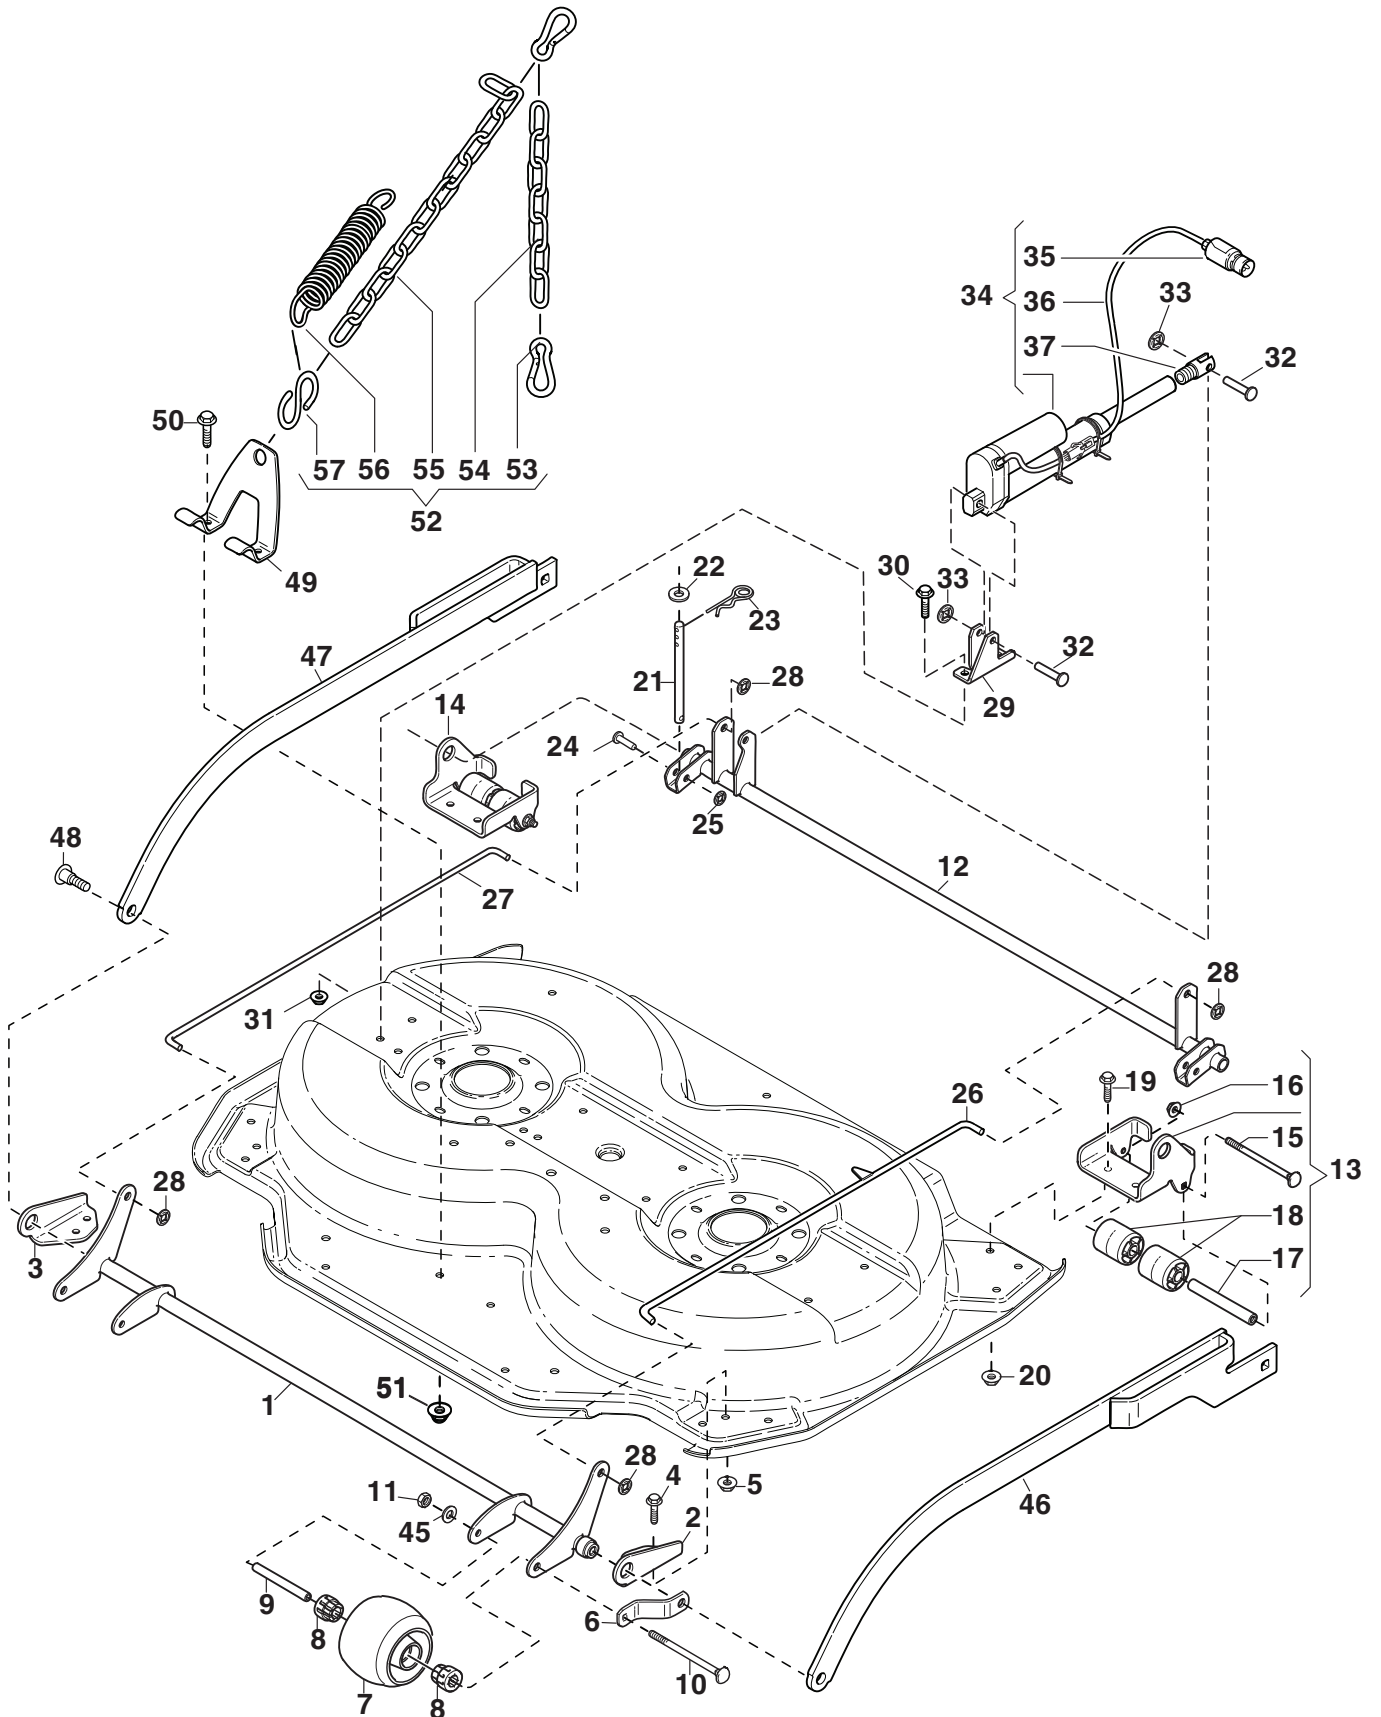

Utgåva Issue 1 - 2014		Reglage		Controls	
Pos. Fig.	Antal Quantity	Art nr Part No	Benämning	Description	Anmärkning Notes
1	1	1134-6275-01	Framaxel-Gul (1-00)	Front Axle-Yellow	
2	1	1134-6214-01	Fäste Fram-Vä (Gul)	Bracket Front-Lh (Yellow)	
3	1	1134-6214-02	Fäste Fram-Hö (Gul)	Bracket Front-Rh (Yellow)	
4	4	112800815/0	Skruv	Screw	
5	4	112154220/0	Mutter	Nut	
6	2	1134-6278-01	Avbärare-Gra (7-14)	Guide-Grey	
7	2	1134-4284-01	Hjul	Wheel	
8	4	1134-4319-01	Lager	Bearing	
9	2	1134-4318-01	Hjulaxel	Wheel Axle	
10	2	9897-0813-02	Skruv	Screw	
11	2	112155000/0	Mutter	Nut	
12	1	1134-6197-01	Bakaxel-Gul (1-00)	Rear Axle-Yellow	
13	1	1134-6282-01	Rulle-vä, m-fäste	Roller-Lh W.Bracket	Inkl. pos 15 - 18
14	1	1134-6282-02	Rulle-hö, m-fäste	Roller-Rh W.Bracket	Inkl. pos 15 - 18
15	1	9897-0813-02	Skruv	Screw	
16	1	112154220/0	Mutter	Nut	
17	1	1134-4318-01	Hjulaxel	Wheel Axle	
18	1	1134-9126-01	Stödrullar	Support Rollers	Sats 2 st/kit of 2
19	4	112800815/0	Skruv	Screw	
20	4	112154220/0	Mutter	Nut	
21	2	1134-6198-01	Sprint	Stud	
22	2	9699-0104-02	Bricka	Washer	
23	2	9598-2001-02	Harnalssprint (Hns 4 Dubbel)	Spring Pin	
24	2	9646-0098-22	Nit Kn 8X32	Rivet	
25	2	112604899/0	Starlock P6704 8 Fz	Crown Fastener	
26	1	1134-6250-02	Tryckstang-Vä	Push Rod, Left	
27	1	1134-6246-02	Tryckstang-Hö	Push Rod, Right	
28	4	112604903/0	Bricka	Washer	
29	1	1134-6192-01	Fäste	Bracket	
30	2	112800815/0	Skruv	Screw	
31	2	112154220/0	Mutter	Nut	
32	2	9646-0098-22	Nit Kn 8X32	Rivet	
33	2	112604899/0	Starlock P6704 8 Fz	Crown Fastener	
34	1	1134-6417-01	Ställdon	Electric Lifter	Inkl. pos 35 - 37
35	1	1134-6182-01	Hankontakt	Male Terminal	
36	1	1134-6418-02	Kabel (L485 Mm)	Cable	
37	1	1134-6373-01	Kolvstangsända	Rod End	
45	2	9699-0028-02	Bricka	Washer	
46	1	1134-6237-03	Aggregatsarm-Vä Gra	Grey Mower Deck Arm, Left	
47	1	1134-6237-04	Aggregatsarm Kpl-Hö Gra	Grey Mower Deck Arm, Right	
48	2	1134-6279-01	Ansattsskruv	Shoulder Bolt	
49	1	1134-6315-01	Lyftfäste-Gra	Lift Bracket-Grey	
50	2	112800815/0	Skruv	Screw	
51	2	112154220/0	Mutter	Nut	
52	1	1134-6363-01	Lyftfjäder Kpl	Lift Spring Assy	Inkl. pos 31 - 35
53	2	1134-5528-01	Karbinhake	Snap Hook	
54	1	1134-6368-02	Kedja	Chain	7 links
55	1	1134-6368-03	Kedja	Chain	12 links
56	1	1134-5625-01	Fjäder	Spring