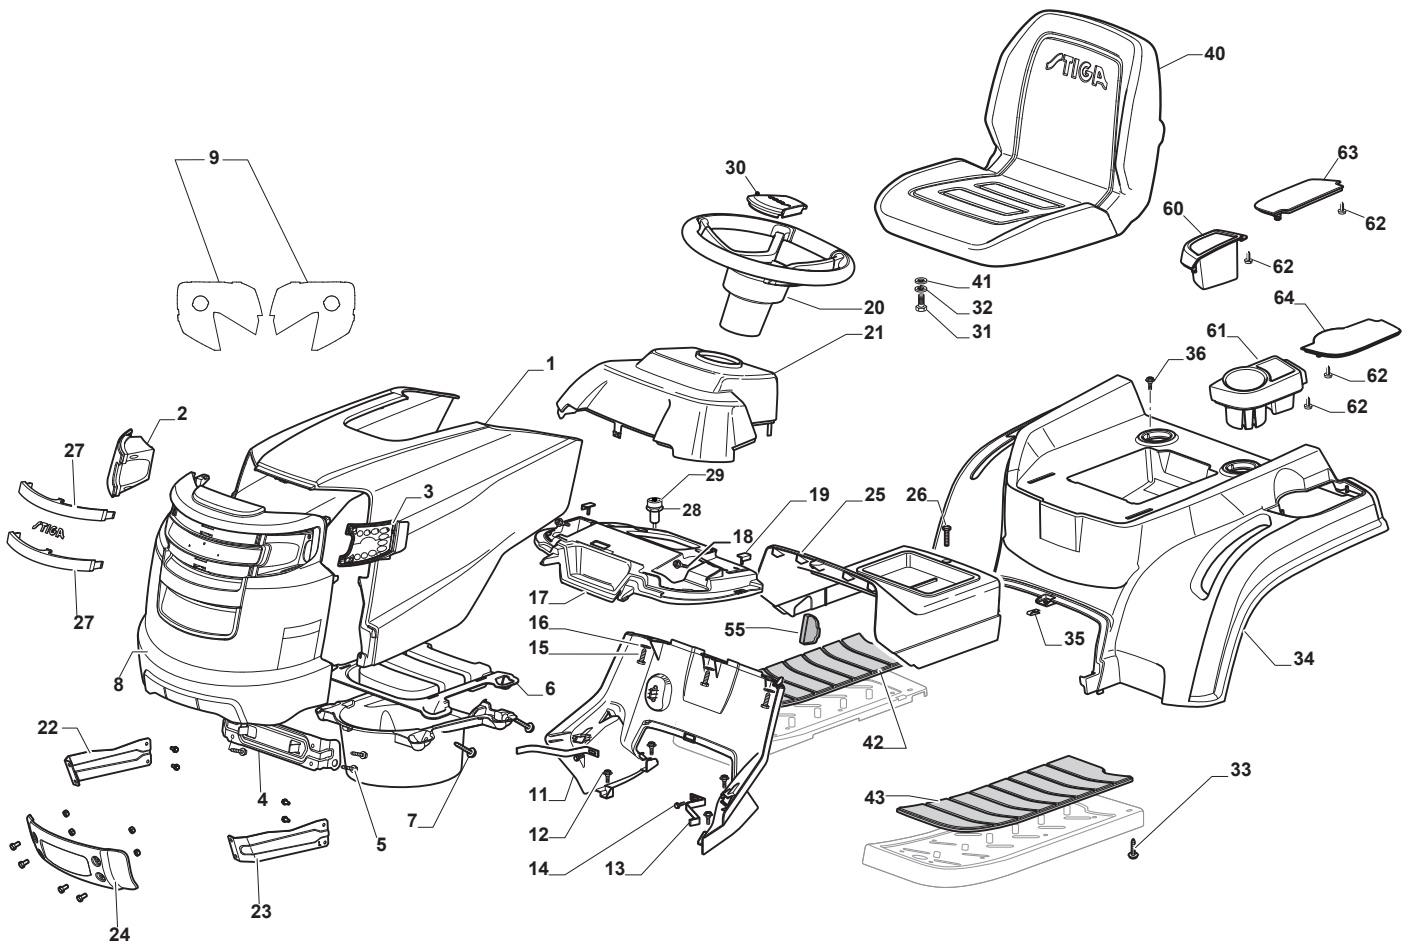

Utgåva Issue 20 - 2015		Kaross Body			
Pos. Fig.	Antal Q.ty	Art nr Part No	Benämning	Description	Anmärkning Notes
1	1	325076912/0	Motorhuv Gul	Engine Hood Yellow	
2	1	382185506/0	Right Led Light	Right Led Light	
3	1	382185507/0	Left Led Light	Left Led Light	
4	1	325785365/0	Huvfäste Sds-Sdx	Engine Hood Support	
5	4	112735403/0	Skruv	Screw	
6	1	325108044/1	Luftledare	Conveyor	
7	4	112728692/0	Skruv	Screw	
8	1	325076954/0	Frontal Hood	Frontal Hood	
9	1	114363452/0	Dekal	Label	
10	2	112728686/0	Skruv	Screw	
11	1	325785298/0	Panelfäste	Dashboard Support	
12	4	125943010/0	Skruv	Screw	
13	2	325270325/0	Ledplat	Guide	
14	2	112735599/0	Skruv	Screw	
15	3	112735406/0	Skruv	Screw	
16	3	112523040/0	Bricka	Washer	
17	1	325120259/0	Panel	Dashboard	
18	2	125943010/0	Skruv	Screw	
19	2	325260003/0	Plugg	Grommet	
21	1	325120203/0	Kapa	Cover	
22	1	382785255/0	Right Support	Right Support	
23	1	382785257/0	Left Support	Left Support	
24	1	382263501/0	Stötfångare	Bumper	
25	1	325110463/0	Grey Central Cover	Grey Central Cover	
26	1	125943010/0	Skruv	Screw	
27	2	325076955/0	Frontal Moulding	Frontal Moulding	
28	1	325605003/0	Knapp	Button	
29	1	325256250/0	Skruv	Screwed Ring	
30	1	325580508/0	Styrkonsolkapa, Svart	Steering Plate Cover	
31	4	112792611/0	Skruv	Screw	
32	4	112540260/0	Lasbricka 8.4X15X0.8	Grower	
33	4	112735406/0	Skruv	Screw	
34	1	325110438/0	Hjulkapa-gul	Yellow Wheels Cover	
35	1	112437506/0	Plat	Plate	
36	2	125943010/0	Skruv	Screw	
40	1	125722477/0	Seat	Seat	
41	4	112523060/0	Bricka	Washer	
42	1	325110384/0	Fotstegsskydd-hö	Right Footboard Cover	
43	1	325110385/0	Fotstegsskydd-vä	Left Footboard Cover	
55	1	325207191/0	Plat	Plate	
60	1	325207198/0	Kapa	Cover	
61	1	325207199/0	Kapa	Cover	
62	4	112735105/0	Skruv	Screw	
63	1	325207196/0	Kapa	Cover	
64	1	325207197/0	Kapa	Cover