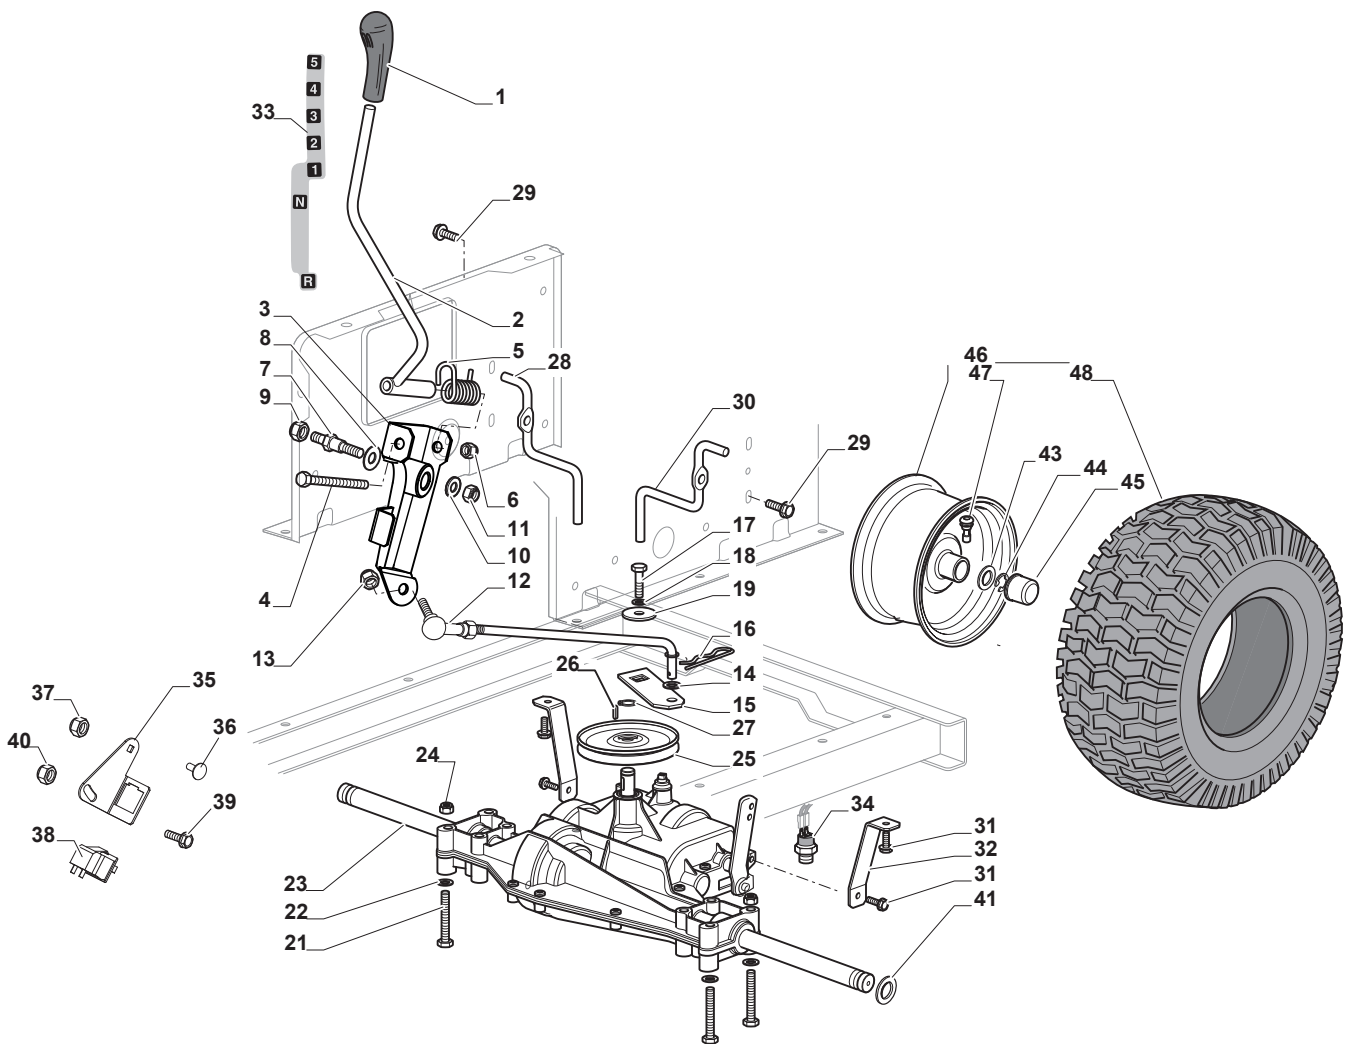

Utgåva Issue 20 - 2015		Transmission		Transmission	
Pos. Fig.	Antal Q.ty	Art nr Part No	Benämning	Description	Anmärkning Notes
1	1	325394532/0	Knopp	Knob	
2	1	382318257/0	Spak	Lever	
3	1	382774259/1	Fäste	Clamp	
4	1	112692050/0	Skruv	Screw	
5	1	125430226/0	Fjäder	Spring	
6	1	112155000/0	Mutter	Nut	
7	1	125510035/0	Stift	Pin	
8	1	322672151/0	Bricka	Antifriction Washer	
9	1	112155010/0	Mutter	Nut	
10	1	112523060/0	Bricka	Washer	
11	1	112155010/0	Mutter	Nut	
12	1	382000649/0	Bromskontrollaxel	Rod	
13	1	112154210/0	Mutter	Nut	
14	1	112521340/0	Bricka	Washer	
15	1	325318235/0	Växelarm	Lever	
16	1	112141418/0	Stift	Cotter Pin	
17	1	112735520/0	Skruv	Screw	
18	1	112540040/0	Bricka	Washer	
19	1	322680009/0	Bricka	Washer	
21	4	112691600/0	Skruv	Screw	
22	4	112521350/0	Bricka	Washer	
23	1	118400910/2	Transaxel (Mst 205-535)	Transmission	
24	4	112155000/0	Mutter	Nut	
25	1	182601509/0	Remskiva	Pulley	
26	1	112139430/0	Kil	Key	
27	1	112608950/0	Sparring Sga 16	Seeger	
28	1	125270329/0	Remstyrning	Belt Guide	
29	2	112735599/0	Skruv	Screw	
30	1	125270330/0	Remstyrning	Belt Guide	
31	4	125943009/0	Skruv	Screw	
32	2	325785315/0	Fäste	Support	
33	1	114366141/0	Dekal	Label	
34	1	119410608/1	Brytare Växellada	Neutral Switch (Mech.)	
35	1	325785483/0	Fäste	Support	
36	2	112815200/0	Skruv	Screw	
37	2	112154510/0	Mutter	Nut	
38	1	119410614/0	Mikrobrytare	Microswitch	
39	2	112792611/0	Skruv	Screw	
40	2	112155000/0	Mutter	Nut	
41	2	125670005/2	Bricka	Washer	
43	6	125670005/1	Bricka	Washer	
44	2	112001010/0	Lasring	Benzing Ring	
45	2	322110239/0	Navkapsel	Hub Cover	Stiga Style Cover
46	2	382000597/0	BakhjulFälged	Rimm	
47	2	125950000/0	Ventil	Valve	
48	2	125590015/0	Däck	Tyre