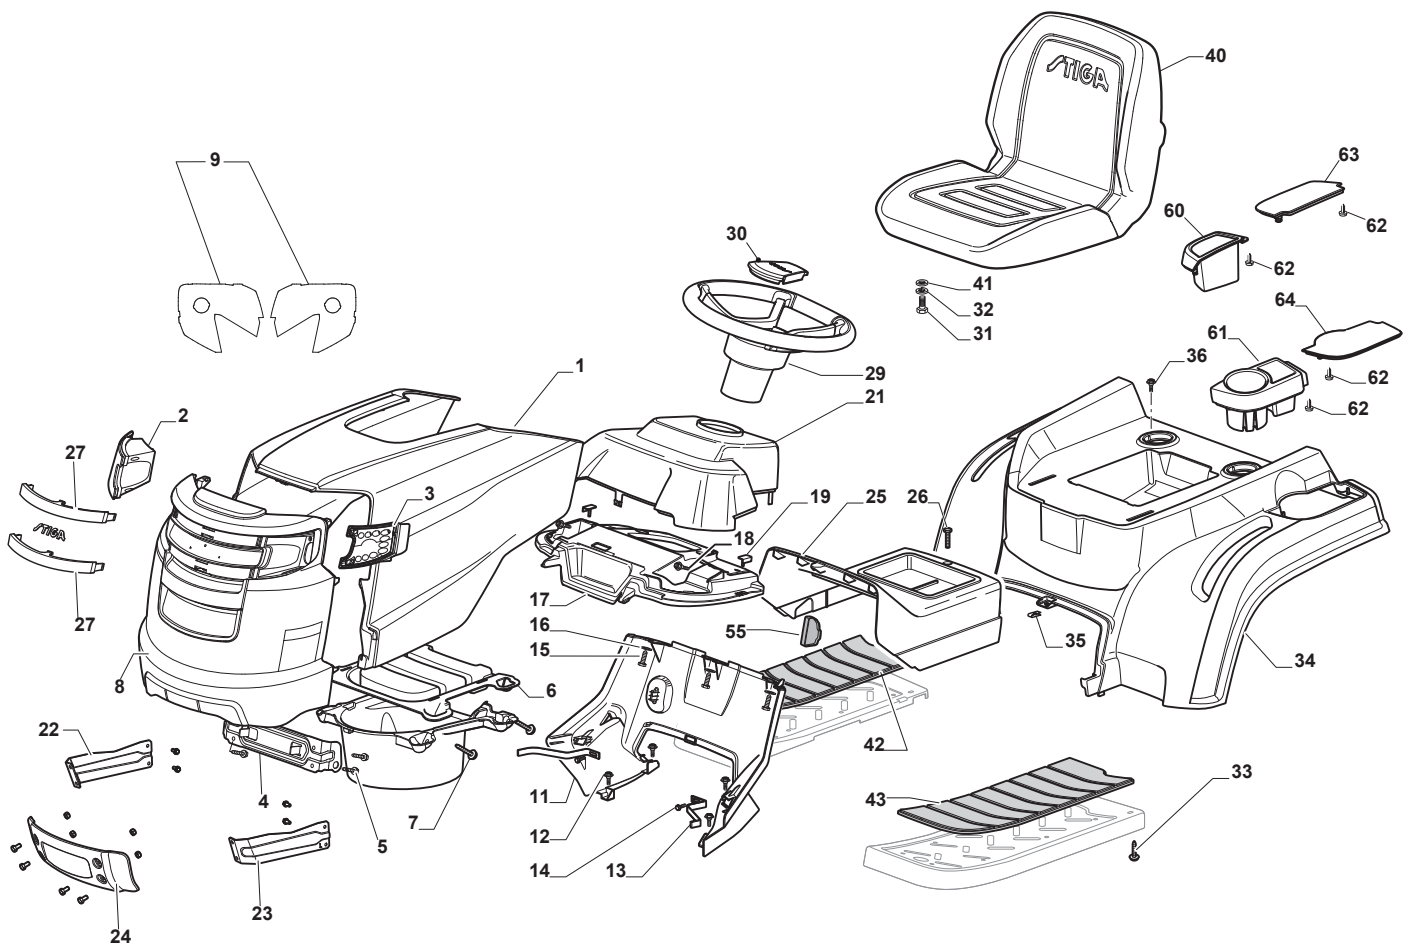

Utgåva Issue 2 - 2016		Kaross Body			
Pos. Fig.	Antal Q.ty	Art nr Part No	Benämning	Description	Anmärkning Notes
17	1	325120259/1	Panel	Dashboard	
1	1	325076912/0	Motorhuv Gul	Engine Hood Yellow	
2	1	382185502/0	Right Led Light	Right Led Light	
3	1	382185503/0	Left Led Light	Left Led Light	
4	1	325785365/0	Huvfäste Sds-Sdx	Engine Hood Support	
5	4	112735403/0	Skruv	Screw	
6	1	325108044/1	Luftledare	Conveyor	
7	4	112728692/0	Skruv	Screw	
8	1	325076954/0	Frontal Hood	Frontal Hood	
9	1	114363452/0	Dekal	Label	
11	1	325785298/0	Panelfäste	Dashboard Support	
12	4	125943010/0	Skruv	Screw	
13	2	325270325/0	Ledplat	Guide	
14	2	112735599/0	Skruv	Screw	
15	3	112735406/0	Skruv	Screw	
16	3	112523040/0	Bricka	Washer	
18	2	125943010/0	Skruv	Screw	
19	2	325260003/0	Plugg	Grommet	
21	1	325120203/0	Kapa	Cover	
22	1	382785255/0	Right Support	Right Support	
23	1	382785257/0	Left Support	Left Support	
24	1	382263501/0	Stötfångare	Bumper	
25	1	325110463/0	Grey Central Cover	Grey Central Cover	
26	1	125943010/0	Skruv	Screw	
27	2	325076955/0	Frontal Moulding	Frontal Moulding	
29	1	325961221/1	Ratt	Steering wheel	
30	1	325580508/0	Styrkonsolkapa, Svart	Steering Plate Cover	
31	4	112792611/0	Skruv	Screw	
32	4	112540260/0	Lasbricka 8.4X15X0.8	Grower	
33	4	112735406/0	Skruv	Screw	
34	1	325110438/0	Hjulkapa-gul	Yellow Wheels Cover	
35	1	112437506/0	Plat	Plate	
36	2	125943010/0	Skruv	Screw	
40	1	125722477/0	Seat	Seat	
41	4	112523060/0	Bricka	Washer	
42	1	325110384/0	Fotstegsskydd-hö	Right Footboard Cover	
43	1	325110385/0	Fotstegsskydd-vä	Left Footboard Cover	
55	1	325207191/0	Plat	Plate	
60	1	325207198/0	Kapa	Cover	
61	1	325207199/0	Kapa	Cover	
62	4	112735105/0	Skruv	Screw	
63	1	325207196/0	Kapa	Cover	
64	1	325207197/0	Kapa	Cover