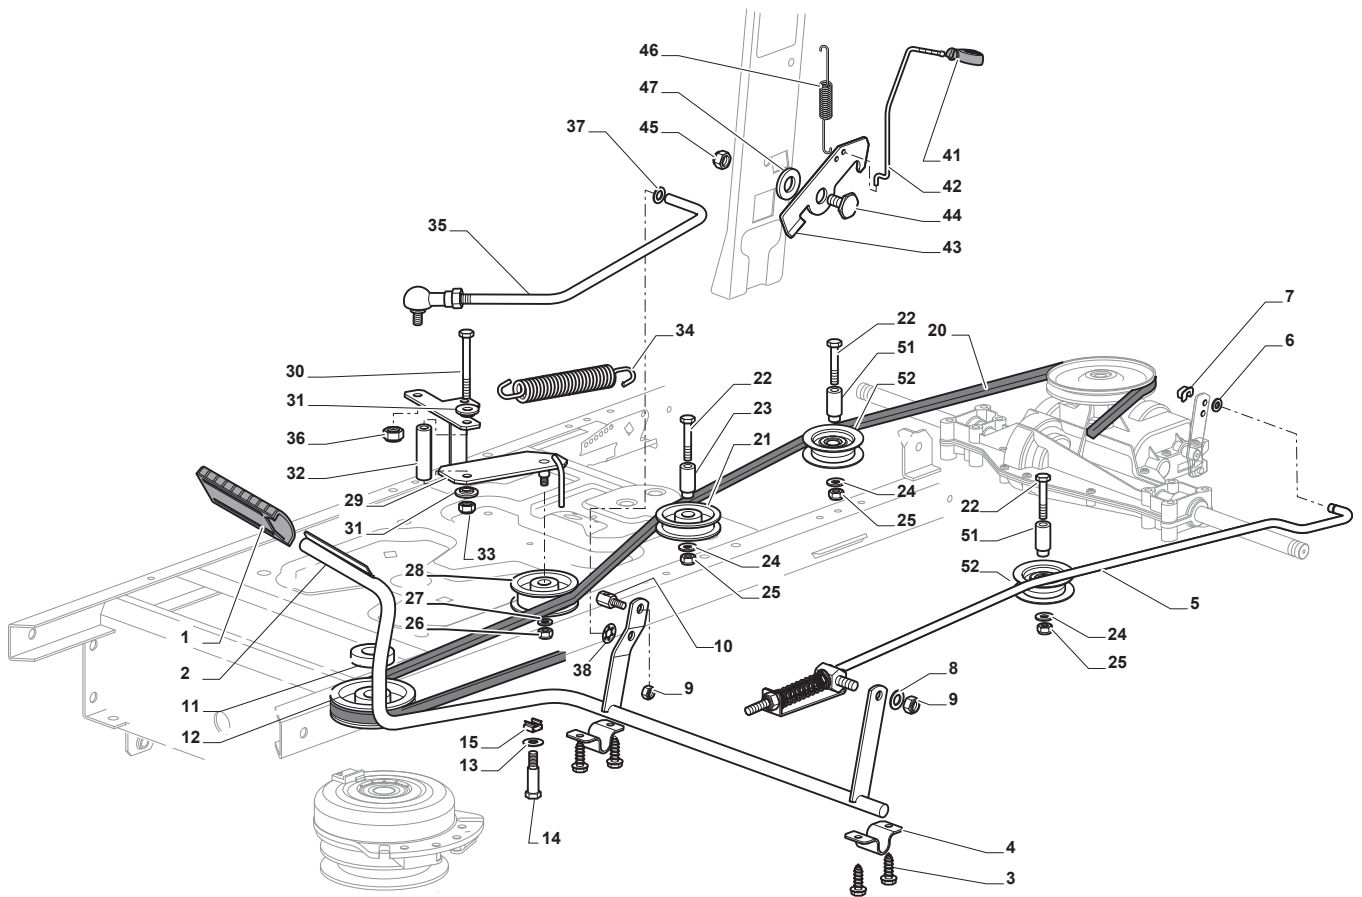

Utgåva Issue 2 - 2016		Broms och växelreglage		Brake And Gearbox Controls	
Pos. Fig.	Antal Q.ty	Art nr Part No	Benämning	Description	Anmärkning Notes
1	1	325110391/0	Fäste	Clamp Cover	
3	4	112735599/0	Skruv	Screw	
4	2	325547231/0	Plat	Plate	
5	1	382000568/0	Bromsstang kpl	Rod	
6	1	112521350/0	Bricka	Washer	
7	1	112436050/0	Plat	Plate	
8	1	325670011/0	Bricka	Antifriction Washer	
9	1	112155000/0	Mutter	Nut	
10	1	125510116/0	Stift	Pin	
11	1	125160021/0	Distans	Spacer	
12	1	125601567/0	Remskiva	Pulley	
13	2	112524010/0	Bricka	Washer	
14	2	125580030/0	Remstyrning	Belt Guide Peg	
15	2	112360425/0	Mutter	Nut	
20	1	135062018/0	Rem	Belt	
21	1	325601599/0	Remskiva	Pulley	
22	3	112691400/0	Skruv	Screw	
23	1	125160083/0	Distans	Spacer	
24	3	112523060/0	Bricka	Washer	
25	3	112155000/0	Mutter	Nut	
26	1	112155000/0	Mutter	Nut	
27	1	112523060/0	Bricka	Washer	
28	1	125601554/0	Remskiva	Pulley	
29	1	382318283/0	Spak	Lever	
30	1	112691600/0	Skruv	Screw	
31	2	125038002/1	Bussning	Bushing	
32	1	125160027/0	Distans	Spacer	
33	1	112155000/0	Mutter	Nut	
34	1	125430262/0	Fjäder	Spring	
35	1	382820016/1	Parallellstag	Tie Rod	
36	1	112293201/0	Mutter	Nut	
37	1	124487997/0	Lasnal	Cotter Pin	
38	1	112604899/0	Starlock	Crown Fastener	
41	1	125394509/1	Knopp	Knob	
42	1	125033113/0	Stang	Rod	
43	1	325253011/1	Krok	Hook	
44	1	122524970/2	Stift	Fulcrum Pin	
45	1	112155000/0	Mutter	Nut	
46	1	125430213/0	Fjäder	Spring	
47	1	112523060/0	Bricka	Washer	
51	2	125160068/0	Distans	Spacer	
52	2	125601592/0	Remskiva	Pulley	
2	1	382500047/1	Pedal	Pedal