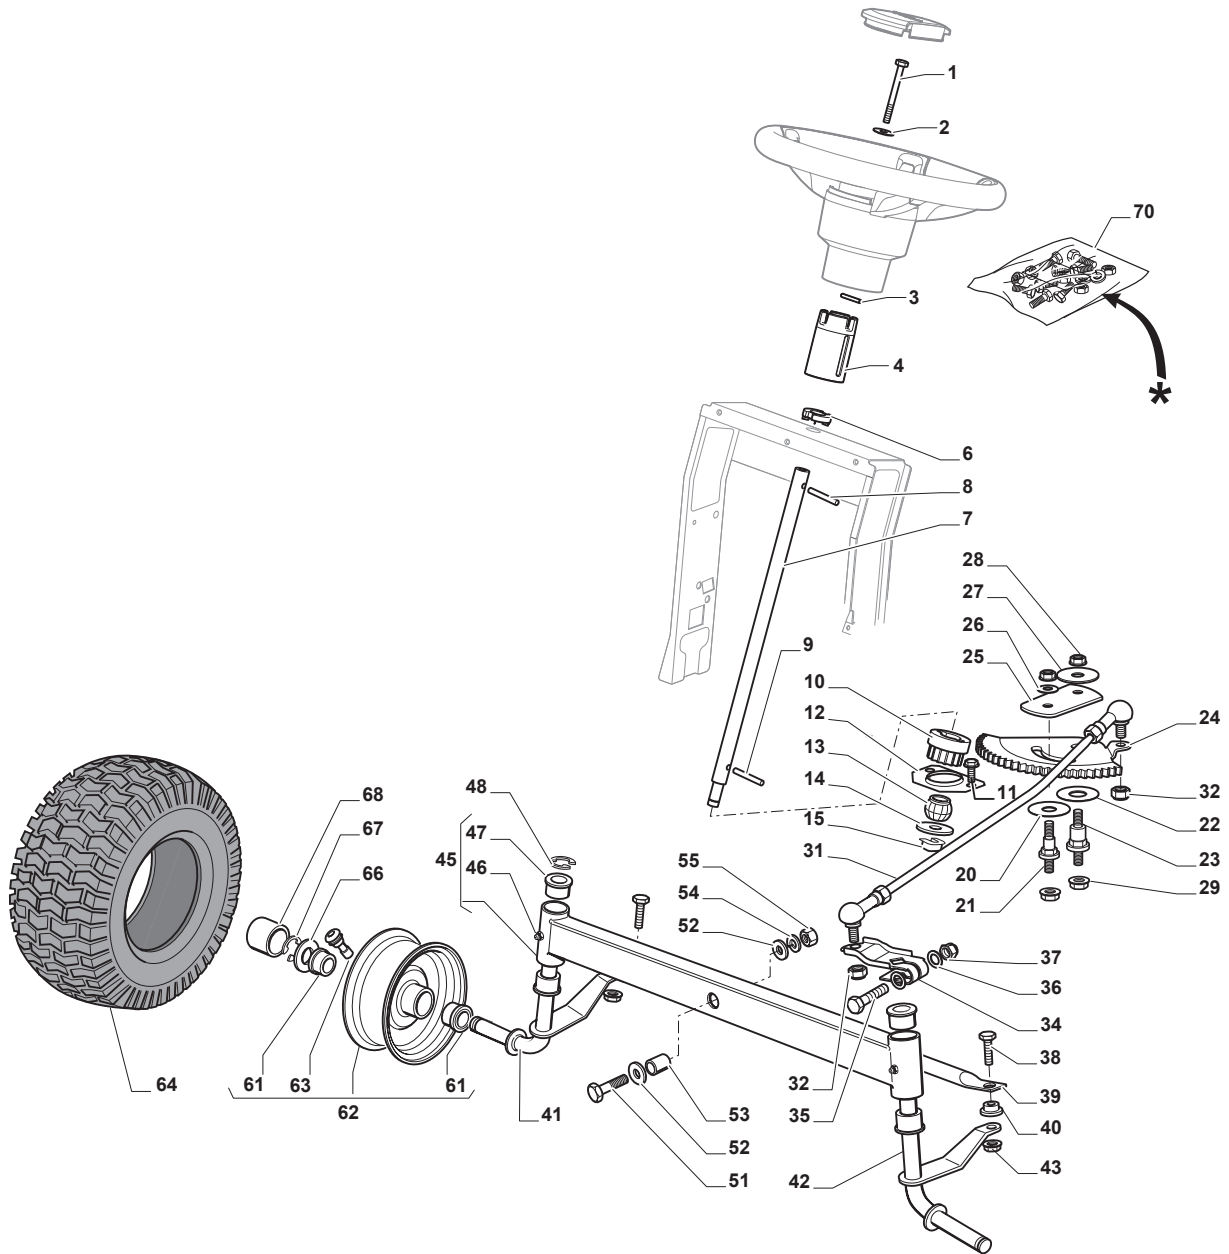

Utgåva Issue 2 - 2016		Steering			
Pos. Fig.	Antal Q.ty	Art nr Part No	Benämning	Description	Anmärkning Notes
64	2	127590066/0	Däck	Tyre	
66	2	125670005/1	Bricka	Washer	
67	2	112001010/0	Lasring	Benzing Ring	
70	1	382180124/0	Skruvsats	Outfit, Screws	
68	2	322110239/0	Navkapsel	Hub Cover