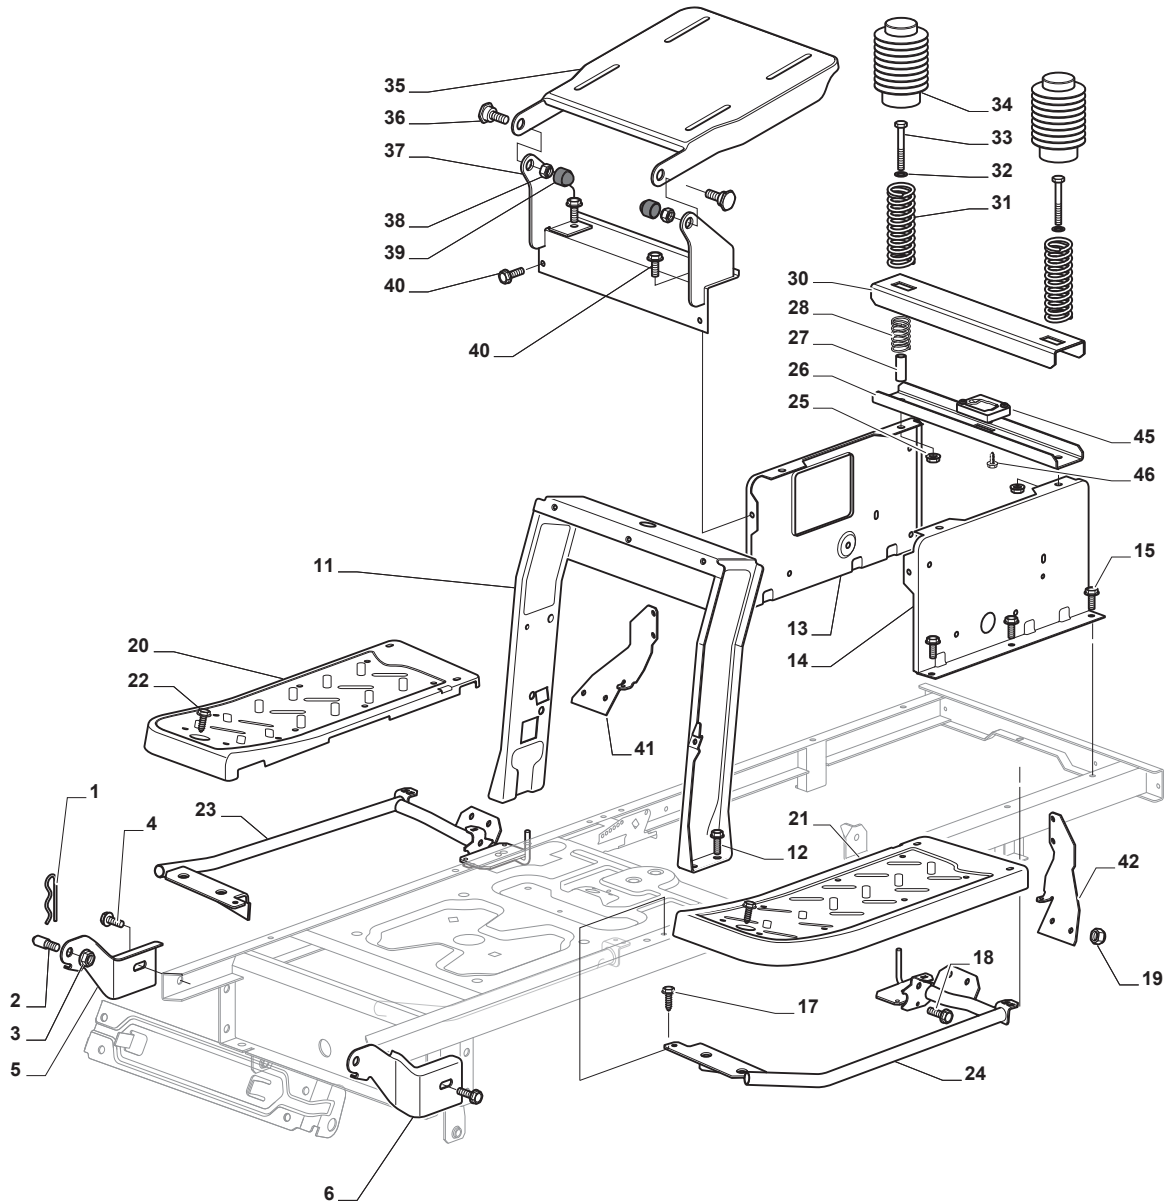

Utgåva Issue 2 - 2016		Kaross Chassis			
Pos. Fig.	Antal Q.ty	Art nr Part No	Benämning	Description	Anmärkning Notes
36	2	122524970/3	Stift	Pin	
1	1	124487998/0	Fjäder Clip	Cotter Pin	
2	2	125510079/0	Stift	Pin	
3	2	112154210/0	Mutter	Nut	
4	2	112735599/0	Skruv	Screw	
5	1	325547225/0	Plat	Right Plate	
6	1	325547227/0	Plat	Left Plate	
11	1	382785169/1	Rättrörsfäste	Steering Column Support	
12	4	125943009/0	Skruv	Screw	
13	1	325785331/1	Fäste	Right Seat Support	
14	1	325785333/1	Vänster Sitsfäste	Left Seat Support	
15	6	125943009/0	Skruv	Screw	
17	2	125943009/0	Skruv	Screw	
18	2	125943009/0	Skruv	Screw	
19	10	112155000/0	Mutter	Nut	
20	1	325500041/1	Fotstöd Sd 98 + Moa	Right Footboard	
21	1	325500043/1	Fotstöd Sd 98 + Moa	Left Footboard	
22	2	112735599/0	Skruv	Screw	
23	1	382785221/0	Durk, vänster	Footboard Support	
24	1	382785223/0	Durk, höger	Footboard Support	
25	2	112293201/0	Mutter	Nut	
26	1	325820109/1	Bakre Sitsfäste	Seat Support	
27	2	125160077/0	Distans	Spacer	
28	2	125430263/0	Fjäder	Spring	
30	1	325820111/0	Fäste	Support	
31	2	125430264/0	Fjäder	Spring	
32	2	112521350/0	Bricka	Washer	
33	2	112691400/0	Skruv	Screw	
34	2	325122002/0	Huv	Hood	
35	1	382547061/0	Plat	Plate	
37	1	382820151/0	Sitsfäste	Seat Support	
38	2	112155010/0	Mutter	Nut	
39	2	118203854/0	Lock	Cap	
40	12	125943009/0	Skruv	Screw	
41	1	325650155/0	Fäste	Support	
42	1	325650157/0	Fäste	Support	
45	1	325785379/0	Fäste	Support	
46	2	112728686/0	Skruv	Screw