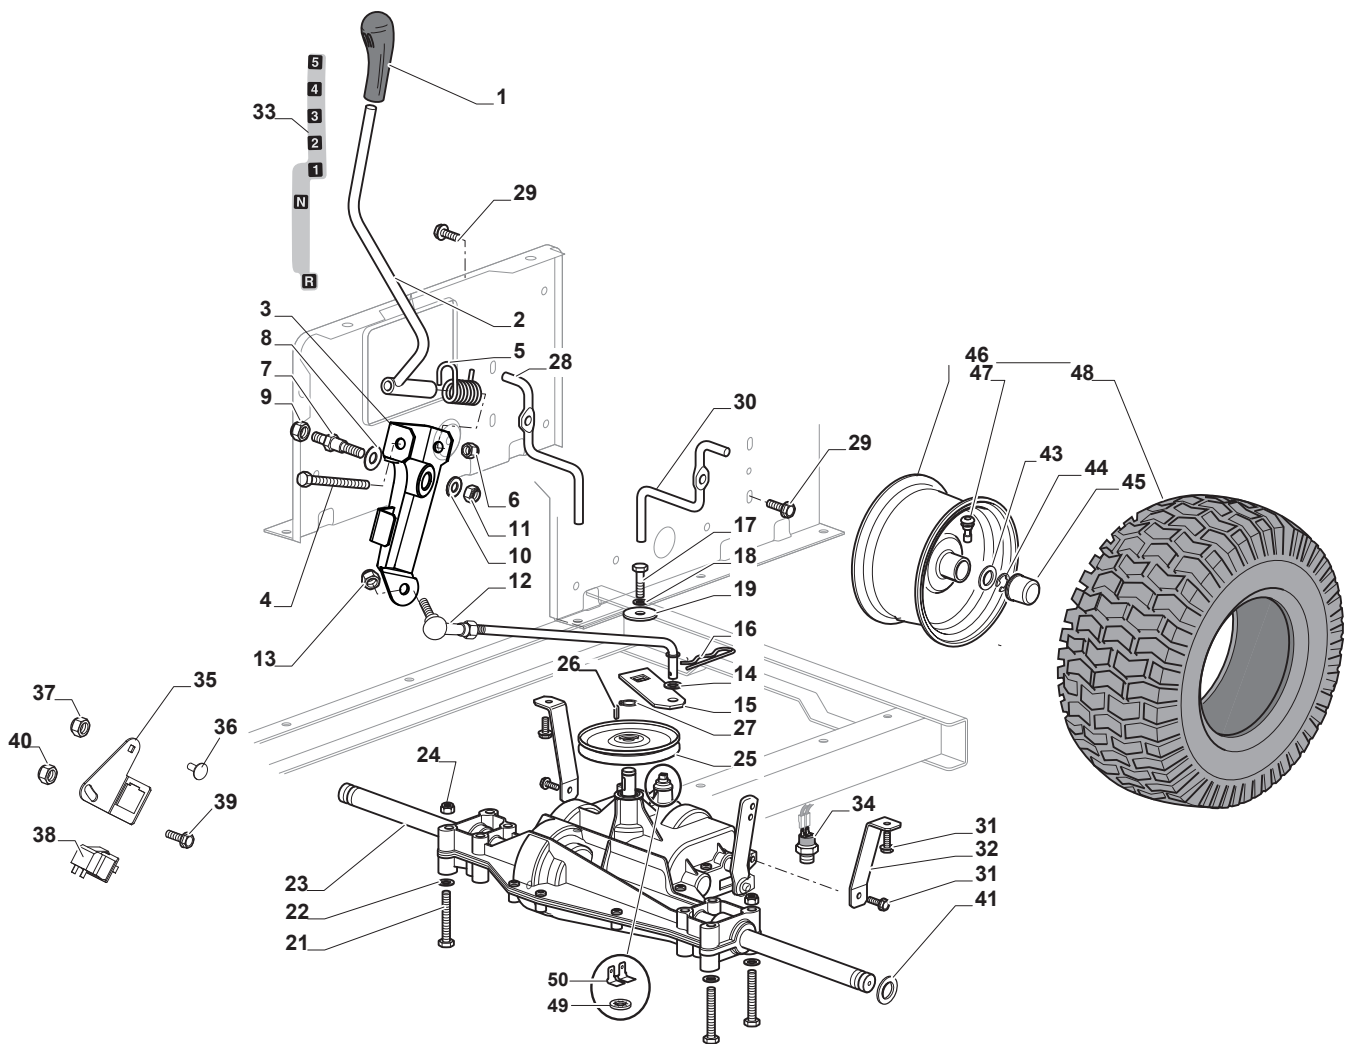

Utgåva Issue 2 - 2016		Transmission		Transmission	
Pos. Fig.	Antal Q.ty	Art nr Part No	Benämning	Description	Anmärkning Notes
1	1	325394532/0	Knopp	Knob	
2	1	382318257/0	Spak	Lever	
3	1	382774259/1	Fäste	Clamp	
4	1	112692050/0	Skruv	Screw	
5	1	125430226/0	Fjäder	Spring	
6	1	112155000/0	Mutter	Nut	
7	1	125510035/0	Stift	Pin	
8	1	322672151/0	Bricka	Antifriction Washer	
9	1	112155010/0	Mutter	Nut	
10	1	112523060/0	Bricka	Washer	
11	1	112155010/0	Mutter	Nut	
12	1	382000649/0	Bromskontrollaxel	Rod	
13	1	112154210/0	Mutter	Nut	
14	1	112521340/0	Bricka	Washer	
15	1	325318235/0	Växelarm	Lever	
16	1	112141418/0	Stift	Cotter Pin	
17	1	112735520/0	Skruv	Screw	
18	1	112540040/0	Bricka	Washer	
19	1	322680009/0	Bricka	Washer	
21	4	112691600/0	Skruv	Screw	
22	4	112521350/0	Bricka	Washer	
23	1	118400910/3	Transaxel	Transmission	
24	4	112155000/0	Mutter	Nut	
25	1	182601509/0	Remskiva	Pulley	
26	1	112139430/0	Kil	Key	
27	1	112608950/0	Sparring Sga 16	Seeger	
28	1	125270329/0	Remstyrning	Belt Guide	
29	2	112735599/0	Skruv	Screw	
30	1	125270330/0	Remstyrning	Belt Guide	
31	4	125943009/0	Skruv	Screw	
32	2	325785315/0	Fäste	Support	
33	1	114366141/0	Dekal	Label	
34	1	119410608/1	Brytare Växellada	Neutral Switch (Mech.)	
35	1	325785483/0	Fäste	Support	
36	2	112815200/0	Skruv	Screw	
37	2	112154510/0	Mutter	Nut	
38	1	119410614/0	Mikrobrytare	Microswitch	
39	2	112792611/0	Skruv	Screw	
40	2	112155000/0	Mutter	Nut	
41	2	125670005/2	Bricka	Washer	
43	6	125670005/1	Bricka	Washer	
44	2	112001010/0	Lasring	Benzing Ring	
45	2	322110239/0	Navkapsel	Hub Cover	
46	2	382000597/0	BakhjulFälged	Rimm	
47	2	125950000/0	Ventil	Valve	
48	2	125590015/0	Däck	Tyre	
49	2	112540221/0	Bricka	Washer	
50	2	133800001/0	Faston Terminal	Faston Terminal	No longer provided with the transmission