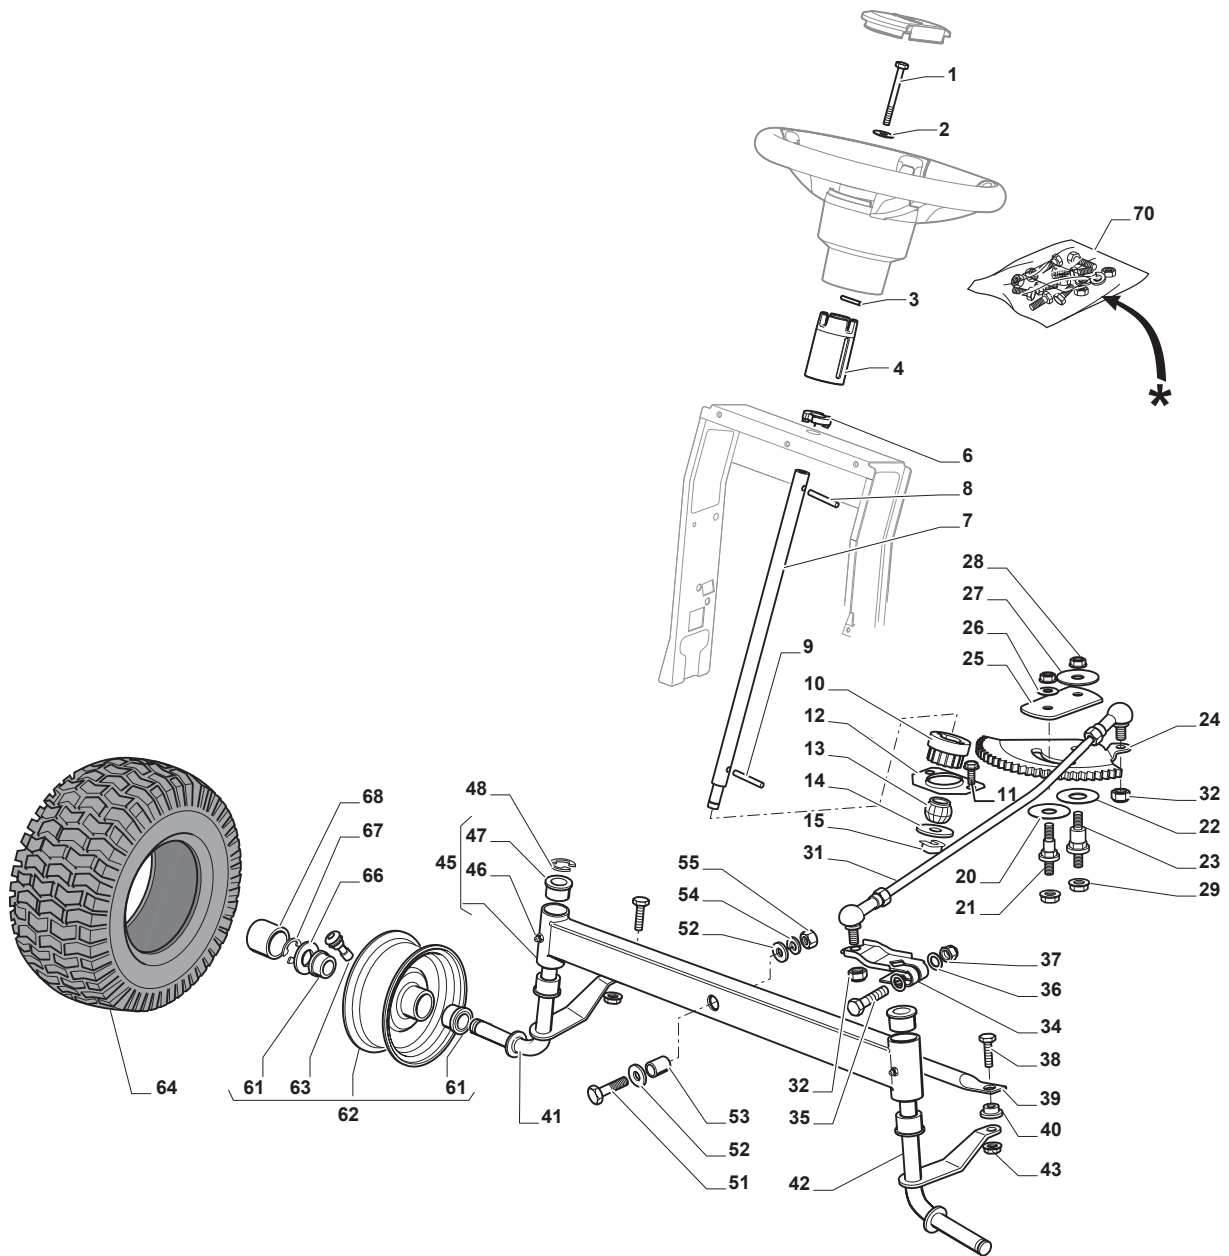

Utgåva Issue 2 - 2016		Steering			
Pos. Fig.	Antal Q.ty	Art nr Part No	Benämning	Description	Anmärkning Notes
1	1	112692050/0	Skruv	Screw	
2	1	112540260/0	Lasbricka 8.4X15X0.8	Grower	
3	1	112523070/0	Bricka	Washer	
4	1	382785266/0	Fäste	Support	
6	1	325038008/0	Bussning	Bushing	
7	1	125520007/0	Rattstang	Steering Column	
8	1	112620300/0	Fjäder	Spring	
9	1	112622650/0	Stift	Dowel pin	
10	1	125570003/0	Drev	Pinion	
11	2	127943051/0	Skruv	Screw	
12	1	325785213/1	Fäste	Support	
13	1	325743000/0	Länk	Joint	
14	1	112521370/0	Bricka	Washer	
15	1	112436030/0	Plat	Plate	
20	1	322672151/0	Bricka	Antifriction Washer	
21	1	125510104/0	Stift	Pin	
22	1	125670023/0	Bricka	Washer	
23	1	125510109/0	Stift	Pin	
24	1	325735519/0	Segment	Steering Sector	
25	1	325547233/0	Plat	Plate	
26	1	112369500/0	Bricka	Elastic Washer	
27	1	122160400/0	Fjäderbricka	Elastic Disc	
28	2	112155010/0	Mutter	Nut	
29	2	112155010/0	Mutter	Nut	
31	1	382000566/2	Rattstang	Steering Rod	
32	2	112156602/0	Mutter	Nut	
34	1	325318243/0	Spak	Lever	
35	1	112692390/0	Skruv	Screw	
36	2	112521360/0	Bricka	Washer	
37	1	112156602/0	Mutter	Nut	
38	2	125510103/0	Stift	Pin	
39	1	325840029/0	Parallellstag	Tie Rod	
40	2	325038007/0	Bussning	Bushing	
41	1	382230373/0	Spindel Höger	Right Stub Axle	
42	1	382230375/0	Spindel-vä	Left Stub Axle	
43	2	112155000/0	Mutter	Nut	
45	1	382034030/0	Framaxel	Equalizer With Bush And Lubricator	
46	2	112379511/0	Smörjnippel	Grease Dispenser	
47	4	125034002/1	Bussning	Bushing	
48	1	112001010/0	Lasring	Benzing Ring	
51	1	112692695/0	Skruv	Screw	
52	2	112523100/0	Bricka	Washer	
53	1	125160016/0	Distans	Spacer	
54	1	112587100/0	Fj.Bricka 13X21X2.5	Grower	
55	1	112295300/0	Mutter	Nut	
61	4	125122200/2	Kullager	Bearing	
62	2	182000598/0	Fälg kpl	Rimm	
63	2	125950000/0	Ventil	Valve	
64	2	125590020/0	Däck	Tyre