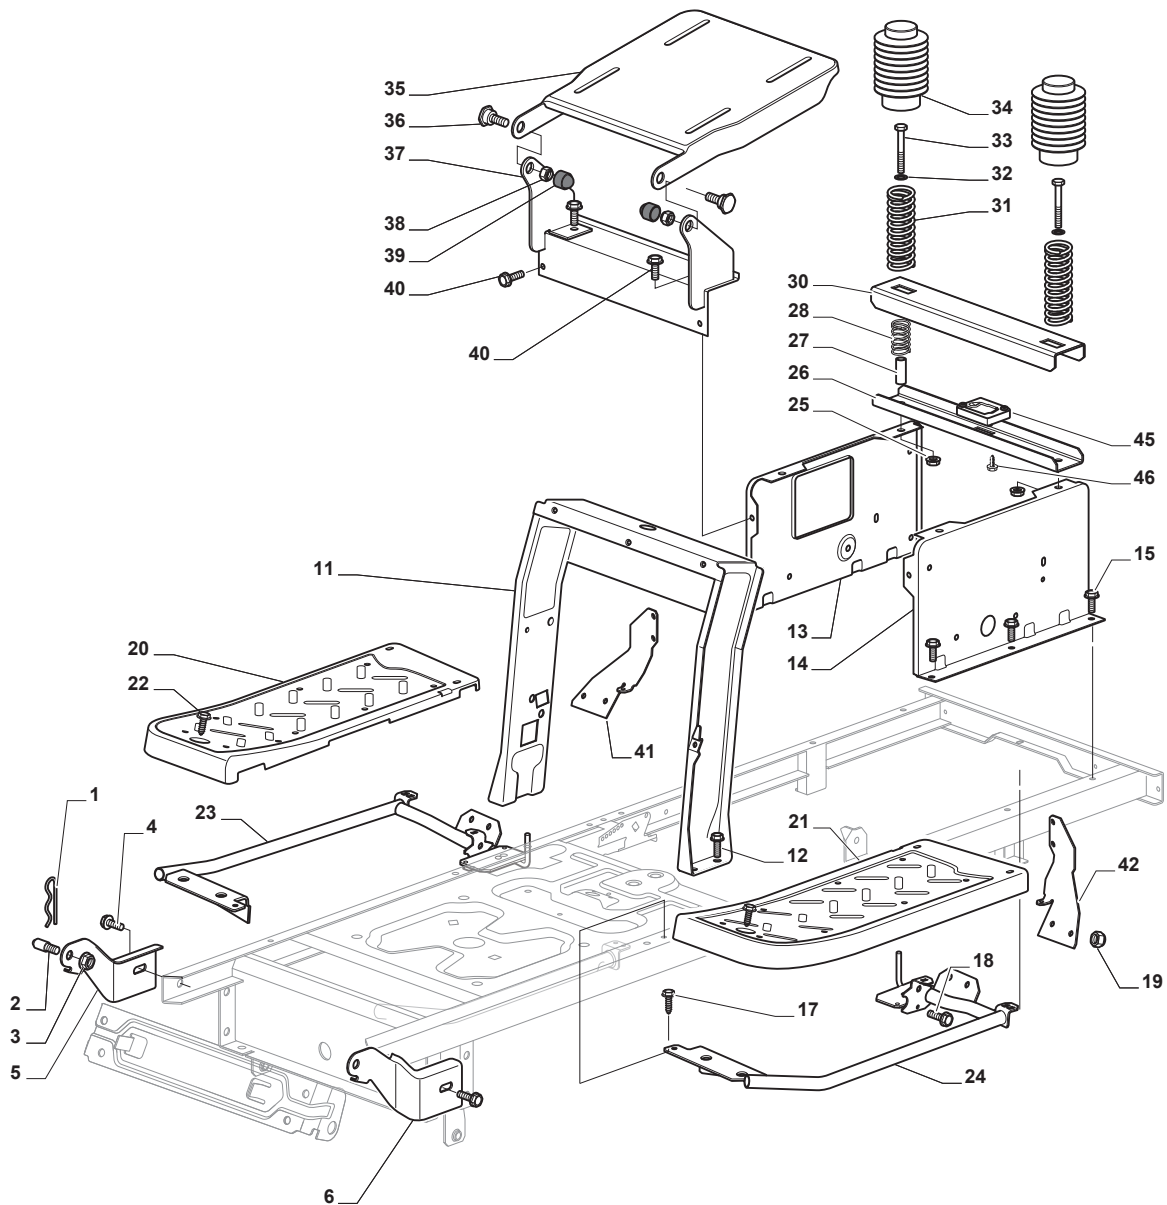

Utgåva Issue 20 - 2015		Kaross Chassis			
Pos. Fig.	Antal Q.ty	Art nr Part No	Benämning	Description	Anmärkning Notes
36	2	122524970/3	Stift	Pin	
1	1	124487998/0	Fjäder Clip	Cotter Pin	
2	2	125510079/0	Stift	Pin	
3	2	112154210/0	Mutter	Nut	
4	2	112735599/0	Skruv	Screw	
5	1	325547225/0	Plat	Right Plate	
6	1	325547227/0	Plat	Left Plate	
11	1	382785169/1	Rättrörsfäste	Steering Column Support	
12	4	125943009/0	Skruv	Screw	
13	1	325785331/1	Fäste	Right Seat Support	
14	1	325785333/1	Vänster Sitsfäste	Left Seat Support	
15	6	125943009/0	Skruv	Screw	
17	2	125943009/0	Skruv	Screw	
18	2	125943009/0	Skruv	Screw	
19	10	112155000/0	Mutter	Nut	
20	1	325500041/1	Fotstöd Sd 98 + Moa	Right Footboard	
21	1	325500043/1	Fotstöd Sd 98 + Moa	Left Footboard	
22	2	112735599/0	Skruv	Screw	
23	1	382785221/0	Durk, vänster	Footboard Support	
24	1	382785223/0	Durk, höger	Footboard Support	
25	2	112293201/0	Mutter	Nut	
26	1	325820109/1	Bakre Sitsfäste	Seat Support	
27	2	125160077/0	Distans	Spacer	
28	2	125430263/0	Fjäder	Spring	
30	1	325820111/0	Fäste	Support	
31	2	125430264/0	Fjäder	Spring	
32	2	112521350/0	Bricka	Washer	
33	2	112691400/0	Skruv	Screw	
34	2	325122002/0	Huv	Hood	
35	1	382547061/0	Plat	Plate	
37	1	382820151/0	Sitsfäste	Seat Support	
38	2	112155010/0	Mutter	Nut	
39	2	118203854/0	Skruv	Screw	
40	12	125943009/0	Skruv	Screw	
41	1	325650155/0	Fäste	Support	
42	1	325650157/0	Fäste	Support	
45	1	325785379/0	Fäste	Support	
46	2	112728686/0	Skruv	Screw