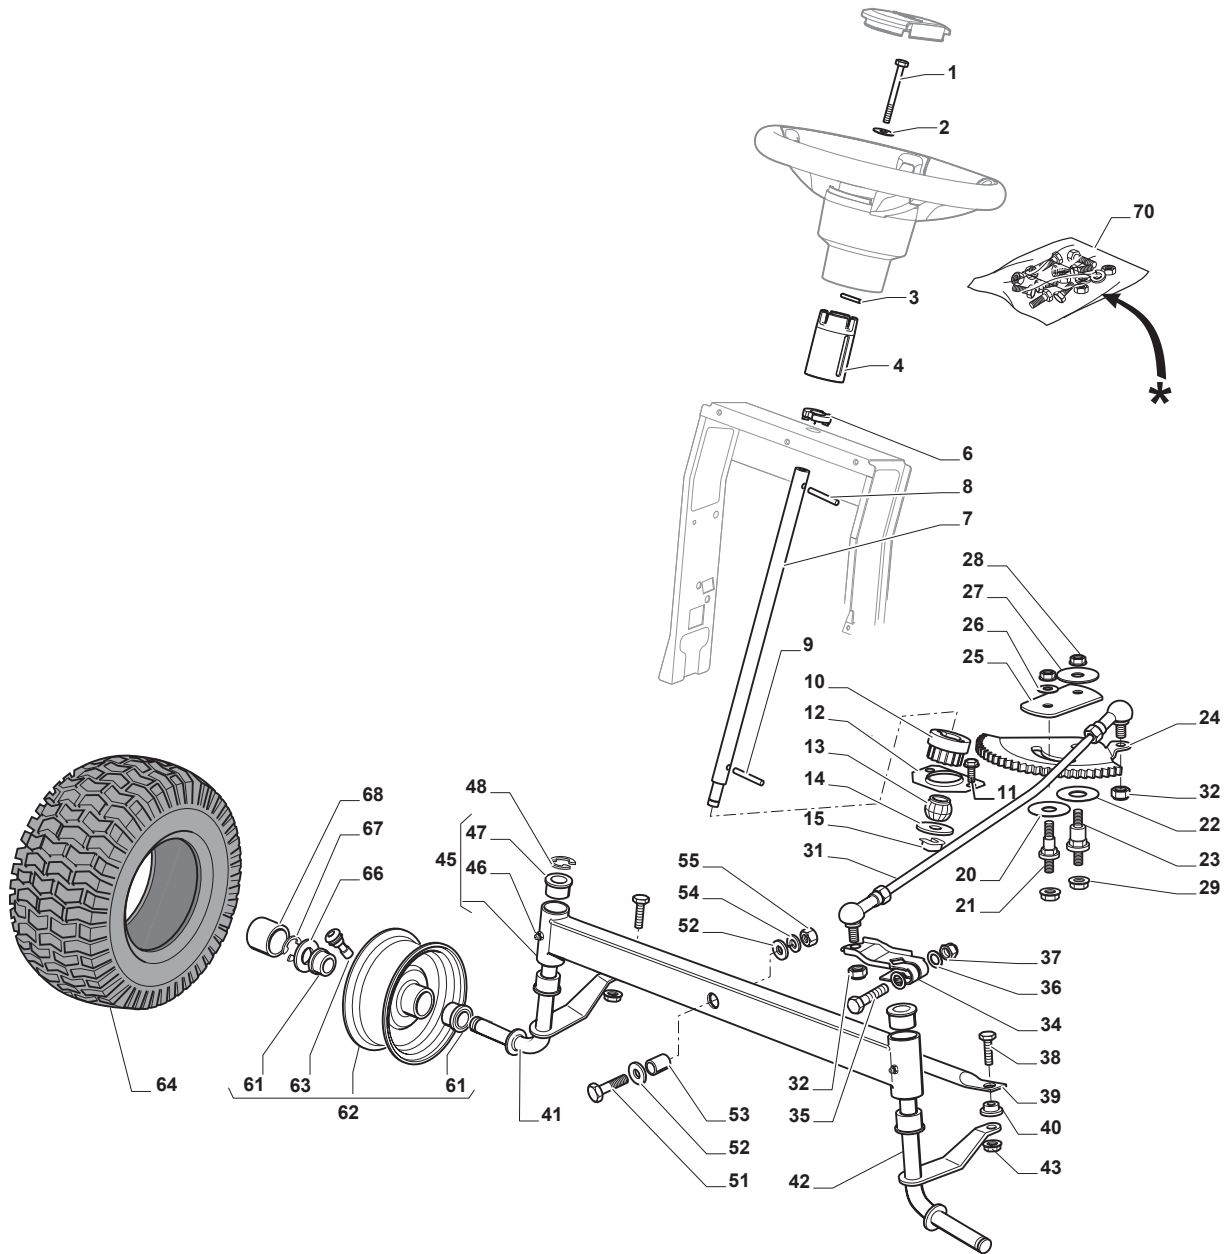

Utgåva Issue 20 - 2015		Steering Steering for STIGA Models			
Pos. Fig.	Antal Q.ty	Art nr Part No	Benämning	Description	Anmärkning Notes
64	2	125590020/0	Däck	Tyre	15 inch - Stiga Version
64	2	127590066/0	Däck	Tyre	15 inch
66	2	125670005/1	Bricka	Washer	
67	2	112001010/0	Lasring	Benzing Ring	
70	1	382180124/0	Skruv	Screw	
68	2	322110239/0	Navkapsel	Hub Cover	Stiga Style Cover