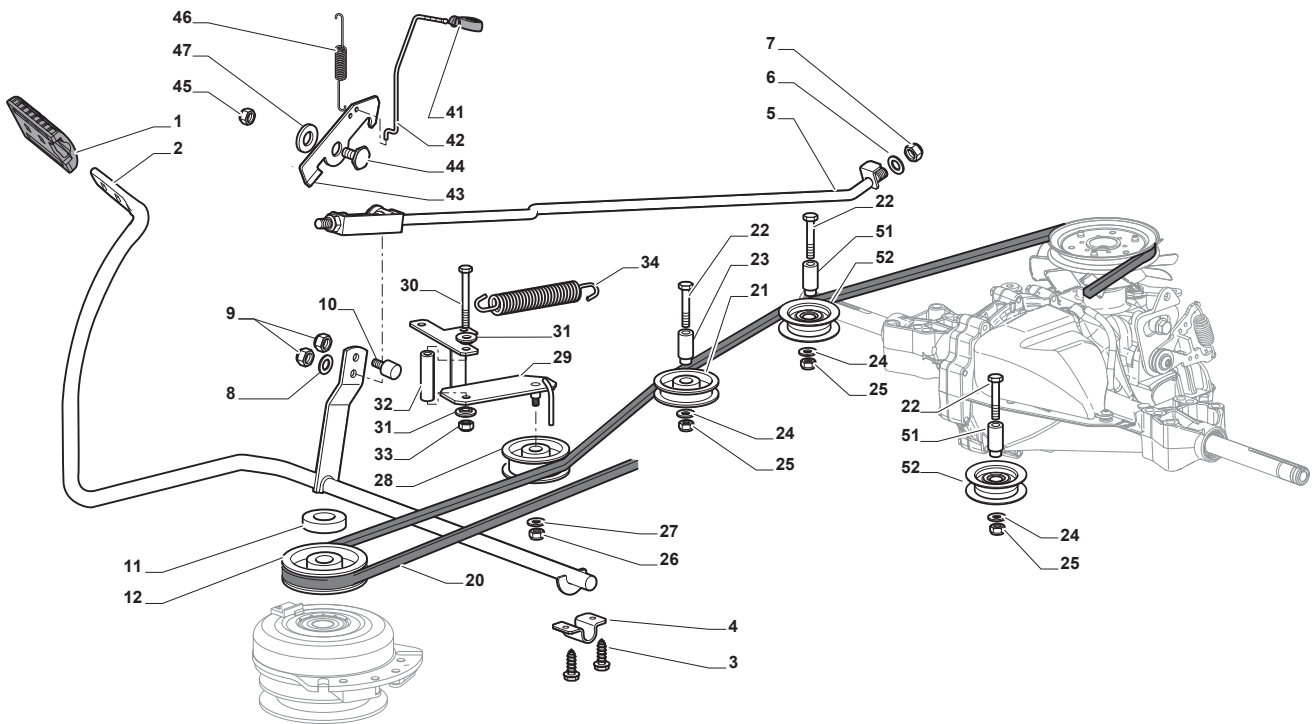

Utgåva Issue 20 - 2015		Broms och växelreglage		Brake And Gearbox Controls	
Pos. Fig.	Antal Q.ty	Art nr Part No	Benämning	Description	Anmärkning Notes
44	1	122524970/3	Stift	Pin	
1	1	325110409/0	Fäste	Clamp Cover	
2	1	382000641/0	Pedalaxel	Pedal	
3	4	112735599/0	Skruv	Screw	
4	2	325547231/0	Plat	Plate	
5	1	382000636/0	Bromsstag	Rod	
6	1	112521360/0	Bricka	Washer	
7	1	112156602/0	Mutter	Nut	
8	1	325670011/0	Bricka	Antifriction Washer	
9	2	112155000/0	Mutter	Nut	
10	1	125510116/0	Stift	Pin	
11	1	125160021/0	Distans	Spacer	
12	1	125601577/0	Remskiva	Pulley	
20	1	135062001/0	Drivrem	Trapezoidal Belt	
21	1	325601599/0	Remskiva	Pulley	
22	3	112691400/0	Skruv	Screw	
23	1	125160083/0	Distans	Spacer	
24	3	112523060/0	Bricka	Washer	
25	3	112155000/0	Mutter	Nut	
26	1	112155000/0	Mutter	Nut	
27	1	112523060/0	Bricka	Washer	
28	1	125601554/0	Remskiva	Pulley	
29	1	382318245/0	Spak	Lever	
30	1	112691600/0	Skruv	Screw	
31	2	125038002/1	Bussning	Bushing	
32	1	125160027/0	Distans	Spacer	
33	1	112155000/0	Mutter	Nut	
34	1	125430262/0	Fjäder	Spring	
41	1	125394509/1	Knopp	Knob	
42	1	125033113/0	Stang	Rod	
43	1	325253011/1	Krok	Hook	
45	1	112155000/0	Mutter	Nut	
46	1	125430213/0	Fjäder	Spring	
47	1	112523060/0	Bricka	Washer	
51	2	125160068/0	Distans	Spacer	
52	2	125601592/0	Remskiva	Pulley