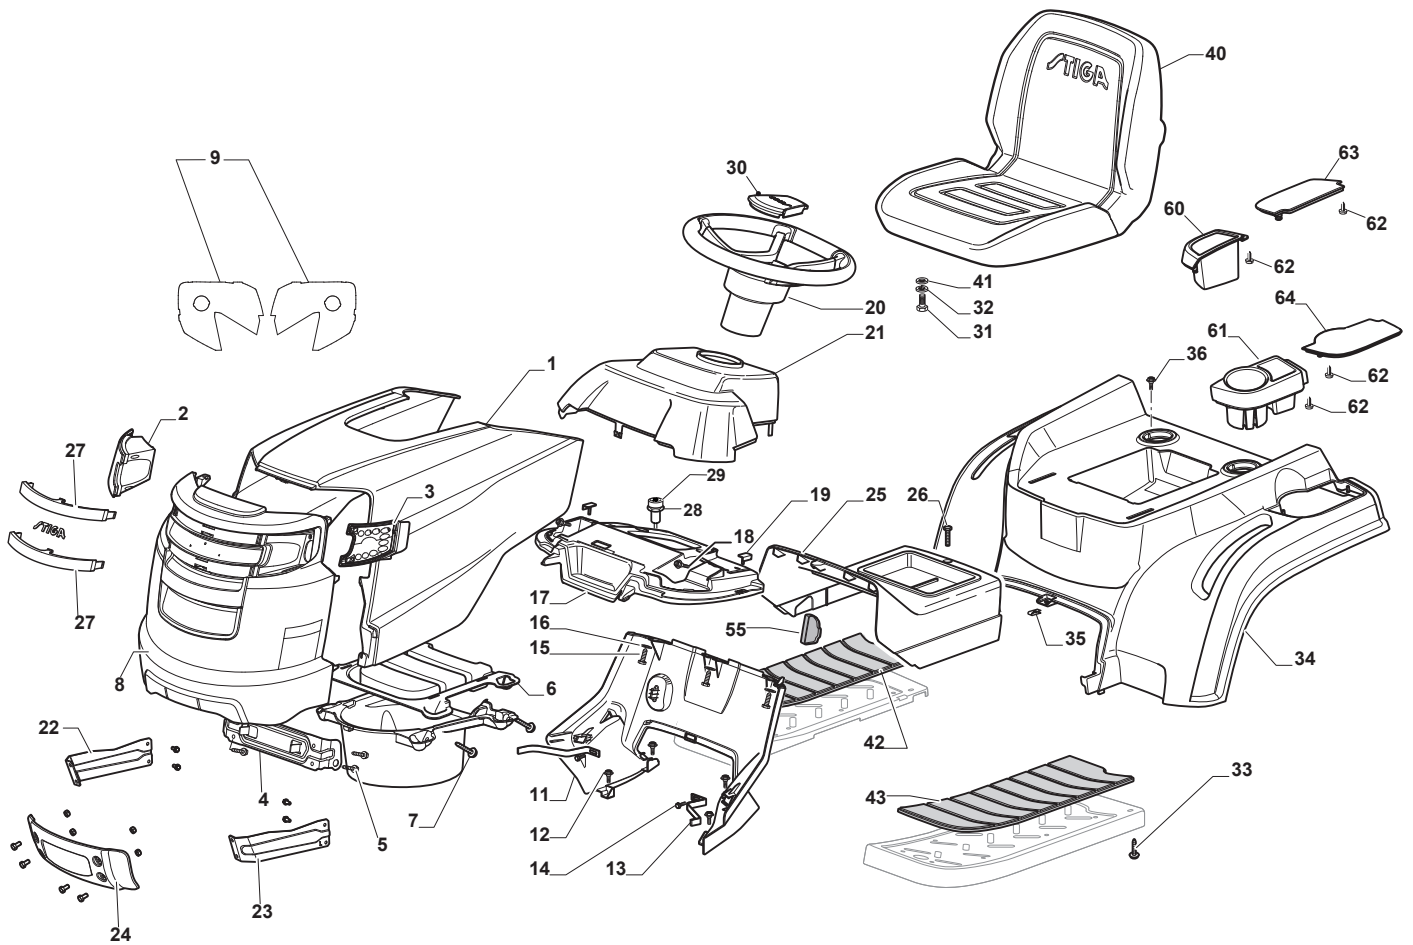

Utgåva Issue 20 - 2015		Kaross	Body		
Pos. Fig.	Antal Q.ty	Art nr Part No	Benämning	Description	Anmärkning Notes
1	1	325076912/0	Motorhuv Gul	Engine Hood Yellow	
2	1	382185502/1	Right Lamp Light	Right Led Light	
3	1	382185503/1	Left Lamp Light	Left Led Light	
4	1	325785365/0	Huvfäste Sds-Sdx	Engine Hood Support	
5	4	112735403/0	Skruv	Screw	
6	1	325108044/1	Luftledare	Conveyor	
7	4	112728692/0	Skruv	Screw	
8	1	325076954/0	Frontal Hood	Frontal Hood	
9	1	114363452/0	Dekal	Label	
10	2	112728686/0	Skruv	Screw	
11	1	325785298/0	Panelfäste	Dashboard Support	
12	4	125943010/0	Skruv	Screw	
13	2	325270325/0	Ledplat	Guide	
14	2	112735599/0	Skruv	Screw	
15	3	112735406/0	Skruv	Screw	
16	3	112523040/0	Bricka	Washer	
17	1	325120259/0	Panel	Dashboard	
18	2	125943010/0	Skruv	Screw	
19	2	325260003/0	Plugg	Grommet	
21	1	325120203/0	Kapa	Cover	
22	1	382785255/0	Right Support	Right Support	
23	1	382785257/0	Left Support	Left Support	
24	1	382263501/0	Stötfångare	Bumper	
25	1	325110463/0	Grey Central Cover	Grey Central Cover	
26	1	125943010/0	Skruv	Screw	
27	2	325076955/0	Frontal Moulding	Frontal Moulding	
28	1	325605003/0	Knapp	Button	
29	1	325256250/0	Skruv	Screwed Ring	
30	1	325580508/0	Styrkonsolkapa, Svart	Steering Plate Cover	
31	4	112792611/0	Skruv	Screw	
32	4	112540260/0	Lasbricka 8.4X15X0.8	Grower	
33	4	112735406/0	Skruv	Screw	
34	1	325110438/0	Hjulkapa-gul	Yellow Wheels Cover	
35	1	112437506/0	Plat	Plate	
36	2	125943010/0	Skruv	Screw	
40	1	125722477/0	Seat	Seat	
41	4	112523060/0	Bricka	Washer	
42	1	325110384/0	Fotstegsskydd-hö	Right Footboard Cover	
43	1	325110385/0	Fotstegsskydd-vä	Left Footboard Cover	
55	1	325207191/0	Plat	Plate	
60	1	325207198/0	Kapa	Cover	
61	1	325207199/0	Kapa	Cover	
62	4	112735105/0	Skruv	Screw	
63	1	325207196/0	Kapa	Cover	
64	1	325207197/0	Kapa	Cover