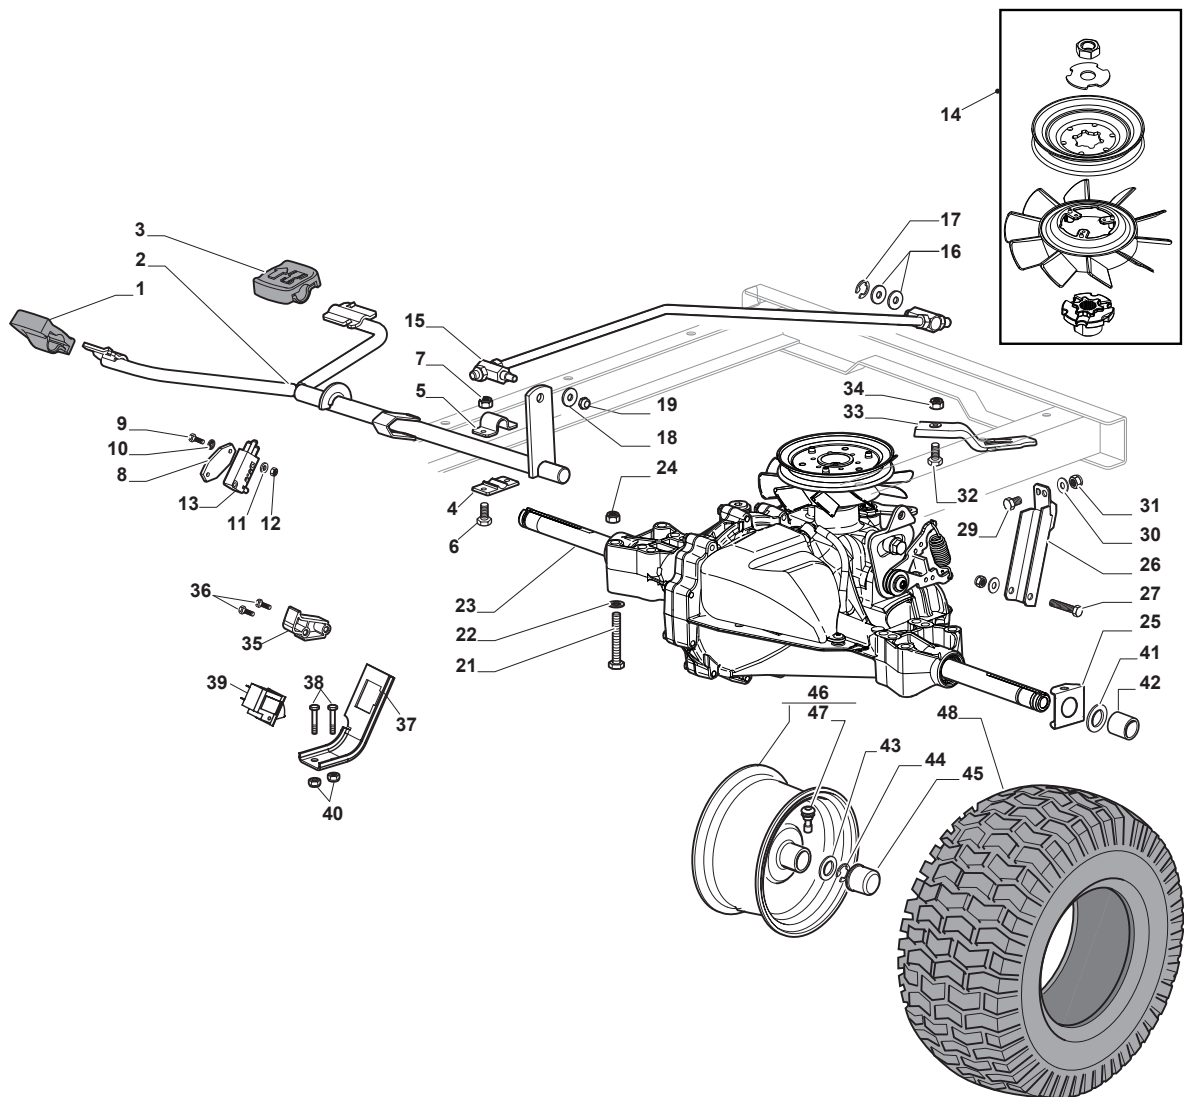

Utgåva Issue 20 - 2015		Transmission		Transmission	
Pos. Fig.	Antal Q.ty	Art nr Part No	Benämning	Description	Anmärkning Notes
1	1	325110274/0	Fäste	Clamp Cover Front	
2	1	382000574/2	Drivpedal	Drive Pedal	
3	1	325110331/0	Fäste	Clamp Cover Rear	
4	2	325785350/0	Fäste	Support	
5	2	325547231/0	Plat	Plate	
6	4	112791213/1	Skruv	Screw	
7	4	112154510/0	Mutter	Nut	
8	1	327546019/0	Plat	Neutral Switch Fixing Plate	
9	2	112735602/0	Skruv	Screw	
10	2	112540020/0	Bricka	Washer	
11	2	112581100/0	Fj.Bricka Fbb 3.1X5.7X0.8 (M3)	Grower	
12	2	112290791/0	Mutter	Nut	
13	1	119410609/0	Mikrobrytare	Microswitch	
14	1	118802721/0	Kit, Fläkt-Remskiva	Fan Kit	
15	1	382000573/1	Stang	Rod	
16	2	325670011/0	Bricka	Antifriction Washer	
17	1	112000940/0	Ring	Benzing Ring	
18	1	112523040/0	Bricka	Washer	
19	1	112154510/0	Mutter	Nut	
21	4	112691600/0	Skruv	Screw	
22	4	112521350/0	Bricka	Washer	
23	1	118400921/0	Hydro Transaxel T2-Adbf-2X3C-1Rx1	Rear Axle (Hydro-Gear T2-Adbf-2X3C-1Rx1)	
24	4	112155000/0	Mutter	Nut	
25	2	325670026/0	Bricka	Washer	
26	1	325785349/1	Fäste	Support	
27	1	112691700/0	Skruv	Screw	
29	1	112792611/0	Skruv	Screw	
30	2	112523060/0	Bricka	Washer	
31	2	112155000/0	Mutter	Nut	
32	1	112791213/1	Skruv	Screw	
33	1	325318251/0	Spak	Lever	
34	1	112154510/0	Mutter	Nut	
35	1	325060034/1	Cam	Cam	
36	2	112735403/0	Skruv	Screw	
37	1	325774573/0	Fäste	Clamp	
38	2	112791400/0	Skruv	Screw	
39	1	119410614/0	Mikrobrytare	Microswitch	
40	2	112154510/0	Mutter	Nut	
41	2	125670005/2	Bricka	Washer	
42	2	125160058/0	Distans	Spacer	
43	6	125670005/1	Bricka	Washer	
44	2	112001010/0	Lasring	Benzing Ring	
45	2	322110239/0	Navkapsel	Hub Cover	Stiga Style Cover
46	2	382000597/0	BakhjulFälged	Rimm	
47	2	125950000/0	Ventil	Valve	
48	2	125590015/0	Däck	Tyre