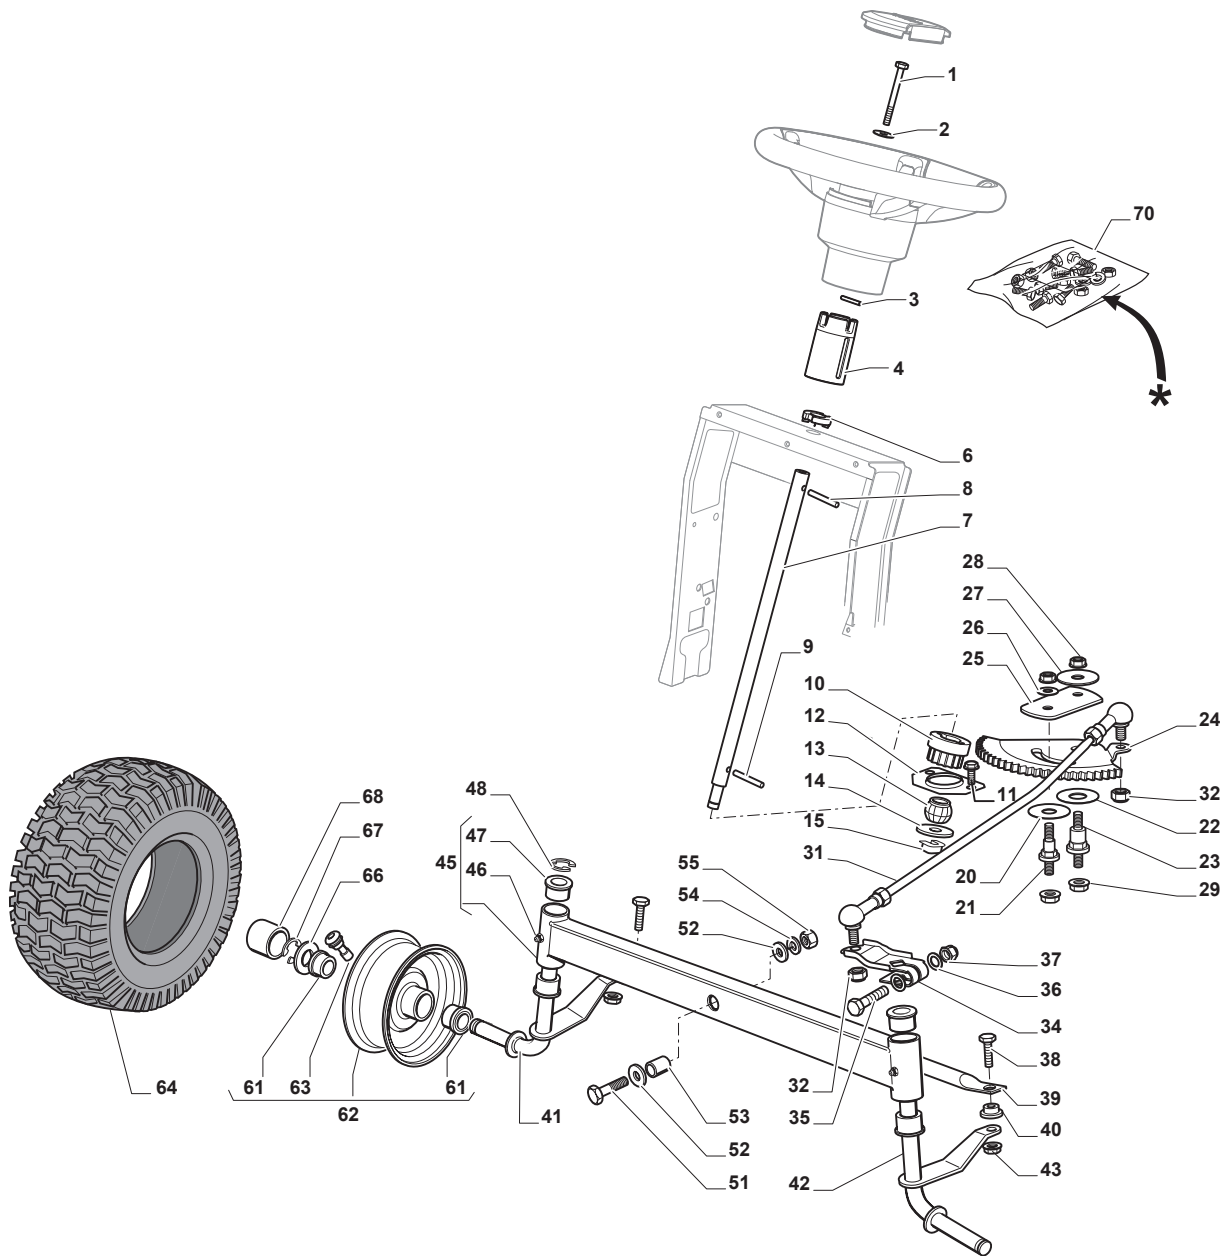

Utgåva Issue 20 - 2015		Steering			
		Steering for STIGA Models			
Pos. Fig.	Antal Q.ty	Art nr Part No	Benämning	Description	Anmärkning Notes
1	1	112692050/0	Skruv	Screw	
2	1	112540260/0	Lasbricka 8.4X15X0.8	Grower	
3	1	112523070/0	Bricka	Washer	
4	1	382785266/0	Fäste	Support	
6	1	325038008/0	Bussning	Bushing	
7	1	125520007/0	Rattstang	Steering Column	
8	1	112620300/0	Fjäder	Spring	
9	1	112622650/0	Stift	Dowel pin	
10	1	125570003/0	Drev	Pinion	
11	2	127943051/0	Skruv	Screw	
12	1	325785213/1	Fäste	Support	
13	1	325743000/0	Länk	Joint	
14	1	112521370/0	Bricka	Washer	
15	1	112436030/0	Plat	Plate	
20	1	322672151/0	Bricka	Antifriction Washer	
21	1	125510104/0	Stift	Pin	
22	1	125670023/0	Bricka	Washer	
23	1	125510109/0	Stift	Pin	
24	1	325735519/0	Segment	Steering Sector	
25	1	325547233/0	Plat	Plate	
26	1	112369500/0	Bricka	Elastic Washer	
27	1	122160400/0	Fjäderbricka	Elastic Disc	
28	2	112155010/0	Mutter	Nut	
29	2	112155010/0	Mutter	Nut	
31	1	382000566/2	Rattstang	Steering Rod	
32	2	112156602/0	Mutter	Nut	
34	1	325318243/0	Spak	Lever	
35	1	112692390/0	Skruv	Screw	
36	2	112521360/0	Bricka	Washer	
37	1	112156602/0	Mutter	Nut	
38	2	125510103/0	Stift	Pin	
39	1	325840029/0	Parallellstag	Tie Rod	
40	2	325038007/0	Bussning	Bushing	
41	1	382230373/0	Spindel Höger	Right Stub Axle	15 inch
42	1	382230375/0	Spindel-vä	Left Stub Axle	15 inch
43	2	112155000/0	Mutter	Nut	
45	1	382034030/0	Framaxel	Equalizer With Bush And Lubricator	
46	2	112379511/0	Smörjnippel	Grease Dispenser	
47	4	125034002/1	Bussning	Bushing	
48	1	112001010/0	Lasring	Benzing Ring	
51	1	112692695/0	Skruv	Screw	
52	2	112523100/0	Bricka	Washer	
53	1	125160016/0	Distans	Spacer	
54	1	112587100/0	Fj.Bricka 13X21X2.5	Grower	
55	1	112295300/0	Mutter	Nut	
61	4	125122200/2	Kullager	Bearing	
62	2	182000598/0	Fälg kpl	Rimm	
63	2	125950000/0	Ventil	Valve	
64	2	125590018/0	Däck	Tyre	13 inch - Stiga Version