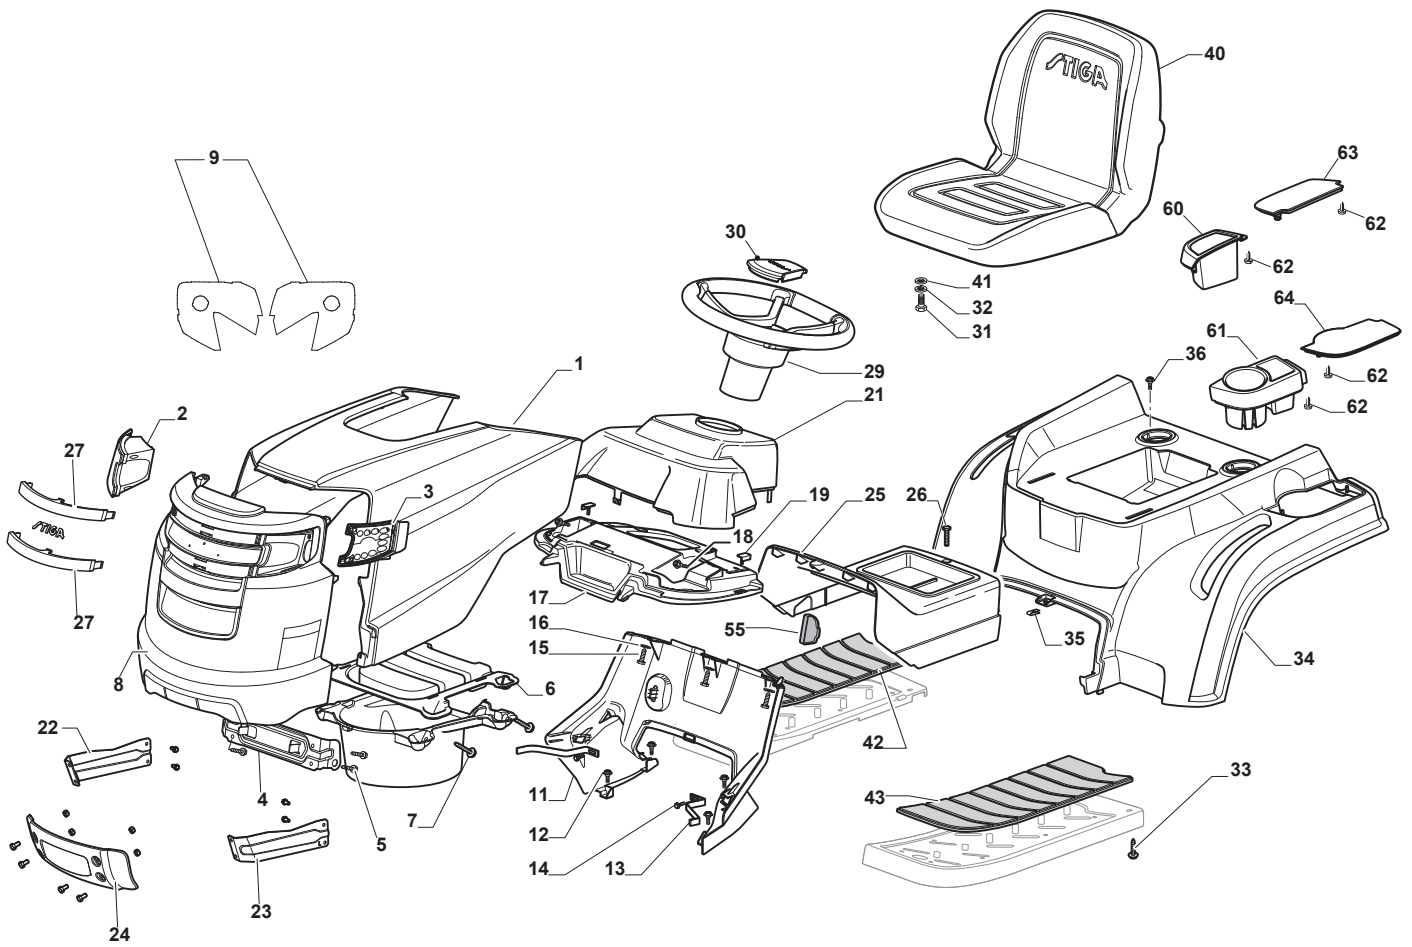

Utgåva Issue 2 - 2016		Kaross Body			
Pos. Fig.	Antal Q.ty	Art nr Part No	Benämning	Description	Anmärkning Notes
17	1	325120259/1	Panel	Dashboard	
1	1	325076912/0	Motorhuv Gul	Engine Hood Yellow	
2	1	382185502/0	Right Led Light	Right Led Light	
3	1	382185503/0	Left Led Light	Left Led Light	
4	1	325785365/0	Huvfäste Sds-Sdx	Engine Hood Support	
5	4	112735403/0	Skruv	Screw	
6	1	325108044/1	Luftledare	Conveyor	
7	4	112728692/0	Skruv	Screw	
8	1	325076954/0	Frontal Hood	Frontal Hood	
9	1	114363452/0	Dekal	Label	
11	1	325785298/0	Panelfäste	Dashboard Support	
12	4	125943010/0	Skruv	Screw	
13	2	325270325/0	Ledplat	Guide	
14	2	112735599/0	Skruv	Screw	
15	3	112735406/0	Skruv	Screw	
16	3	112523040/0	Bricka	Washer	
18	2	125943010/0	Skruv	Screw	
19	2	325260003/0	Plugg	Grommet	
21	1	325120203/0	Kapa	Cover	
22	1	382785255/0	Right Support	Right Support	
23	1	382785257/0	Left Support	Left Support	
24	1	382263501/0	Stötfångare	Bumper	
25	1	325110463/0	Grey Central Cover	Grey Central Cover	
26	1	125943010/0	Skruv	Screw	
27	2	325076955/0	Frontal Moulding	Frontal Moulding	
29	1	325961221/1	Ratt	Steering wheel	
30	1	325580508/0	Styrkonsolkapa, Svart	Steering Plate Cover	
31	4	112792611/0	Skruv	Screw	
32	4	112540260/0	Lasbricka 8.4X15X0.8	Grower	
33	4	112735406/0	Skruv	Screw	
34	1	325110438/0	Hjulkapa-gul	Yellow Wheels Cover	
35	1	112437506/0	Plat	Plate	
36	2	125943010/0	Skruv	Screw	
40	1	125722477/0	Seat	Seat	
41	4	112523060/0	Bricka	Washer	
42	1	325110384/0	Fotstegsskydd-hö	Right Footboard Cover	
43	1	325110385/0	Fotstegsskydd-vä	Left Footboard Cover	
55	1	325207191/0	Plat	Plate	
60	1	325207198/0	Kapa	Cover	
61	1	325207199/0	Kapa	Cover	
62	4	112735105/0	Skruv	Screw	
63	1	325207196/0	Kapa	Cover	
64	1	325207197/0	Kapa	Cover