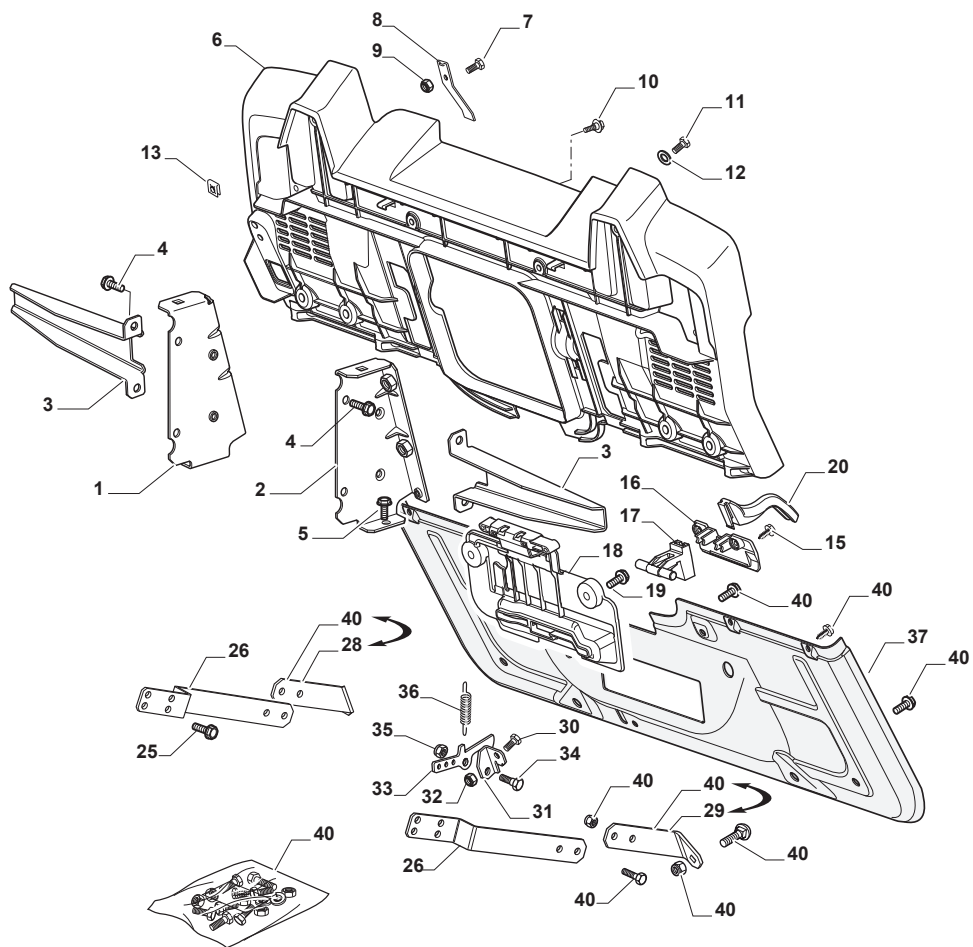

Utgåva Issue 2 - 2016		Kaross		Chassis	
Pos. Fig.	Antal Q.ty	Art nr Part No	Benämning	Description	Anmärkning Notes
1	1	325774501/0	Fäste	Clamp	
2	1	325774507/0	Fäste	Clamp	
3	2	325650163/0	Förstärkning	Stiffening	
4	8	125943009/0	Skruv	Screw	
5	2	125943009/0	Skruv	Screw	
6	1	325547299/0	Platta	Rear Plate, Upper Part	
7	1	112789008/0	Skruv	Screw	
8	1	127430600/0	Fjäder	Spring	
9	1	112154330/0	Mutter	Nut	
10	4	125943010/0	Skruv	Screw	
11	6	112789008/0	Skruv	Screw	
12	6	112521320/0	Bricka	Washer	
13	6	112437503/0	Plat	Plate	
15	2	112728686/0	Skruv	Screw	
16	1	325109522/0	Skyddskapa	Protection Cover	
17	1	325318276/0	Spak	Gearshift	
18	1	325785428/0	Fäste	Support	
19	2	125943010/0	Skruv	Screw	
20	1	325318277/0	Spak	Lever	
25	4	125943009/0	Skruv	Screw	
26	2	325774521/0	Fäste	Clamp	
28	1	325650151/0	Förstärkning	Stiffening	
29	1	325650153/0	Förstärkning	Stiffening	
30	1	112789008/0	Skruv	Screw	
31	1	325755061/0	Fäste	Bracket	
32	1	112154330/0	Mutter	Nut	
33	1	325774533/0	Fäste	Clamp	
34	1	125510080/1	Stift	Pin	
35	1	112154510/0	Mutter	Nut	
36	1	125430282/0	Fjäder	Spring	
37	1	382547071/0	Platta, bakre	Rear Plate, Lower Part	
40	1	382180121/0	Skruv	Screw