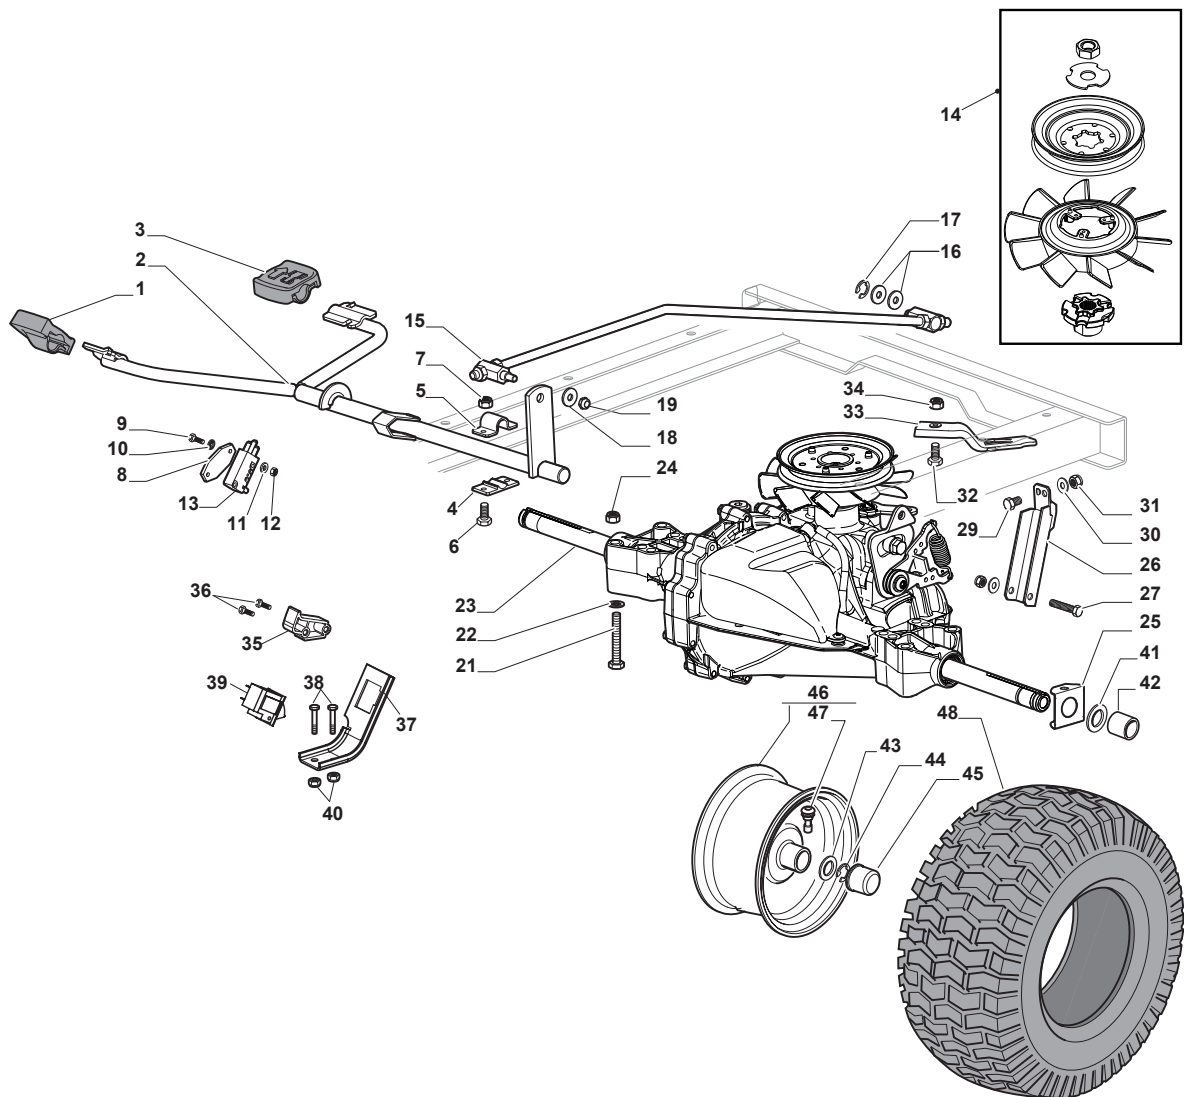

Utgåva Issue 2 - 2016		Transmission		Transmission	
Pos. Fig.	Antal Q.ty	Art nr Part No	Benämning	Description	Anmärkning Notes
1	1	325110274/0	Fäste	Clamp Cover Front	
2	1	382000574/2	Drivpedal	Drive Pedal	
3	1	325110331/0	Fäste	Clamp Cover Rear	
4	2	325785350/0	Fäste	Support	
5	2	325547231/0	Plat	Plate	
6	4	112791213/1	Skruv	Screw	
7	4	112154510/0	Mutter	Nut	
8	1	327546019/0	Plat	Neutral Switch Fixing Plate	
9	2	112735602/0	Skruv	Screw	
10	2	112540020/0	Bricka	Washer	
11	2	112581100/0	Fj.Bricka Fbb 3.1X5.7X0.8 (M3)	Grower	
12	2	112290791/0	Mutter	Nut	
13	1	119410609/1LC	Mikrobrytare	Micro Switch	
14	1	118802721/0	Kit, Fläkt-Remskiva	Fan Kit	
15	1	382000573/1	Stang	Rod	
16	2	325670011/0	Bricka	Antifricition Washer	
17	1	112000940/0	Ring	Benzing Ring	
18	1	112523040/0	Bricka	Washer	
19	1	112154510/0	Mutter	Nut	
21	4	112691600/0	Skruv	Screw	
22	4	112521350/0	Bricka	Washer	
23	1	118400921/0	Hydro Transaxel T2-Adbf-2X3C-1Rx1	Rear Axle (Hydro-Gear T2-Adbf-2X3C-1Rx1)	
24	4	112155000/0	Mutter	Nut	
25	2	325670026/0	Bricka	Washer	
26	1	325785349/1	Fäste	Support	
27	1	112691700/0	Skruv	Screw	
29	1	112792611/0	Skruv	Screw	
30	2	112523060/0	Bricka	Washer	
31	2	112155000/0	Mutter	Nut	
32	1	112791213/1	Skruv	Screw	
33	1	325318251/0	Spak	Lever	
34	1	112154510/0	Mutter	Nut	
35	1	325060034/1	Cam	Cam	
36	2	112735403/0	Skruv	Screw	
37	1	325774573/0	Fäste	Clamp	
38	2	112791400/0	Skruv	Screw	
39	1	119410614/0	Mikrobrytare	Microswitch	
40	2	112154510/0	Mutter	Nut	
41	2	125670005/2	Bricka	Washer	
42	2	125160058/0	Distans	Spacer	
43	6	125670005/1	Bricka	Washer	
44	2	112001010/0	Lasring	Benzing Ring	
45	2	322110239/0	Navkapsel	Hub Cover	
46	2	382000597/0	BakhjulFälged	Rimm	
47	2	125950000/0	Ventil	Valve	
48	2	125590015/0	Däck	Tyre