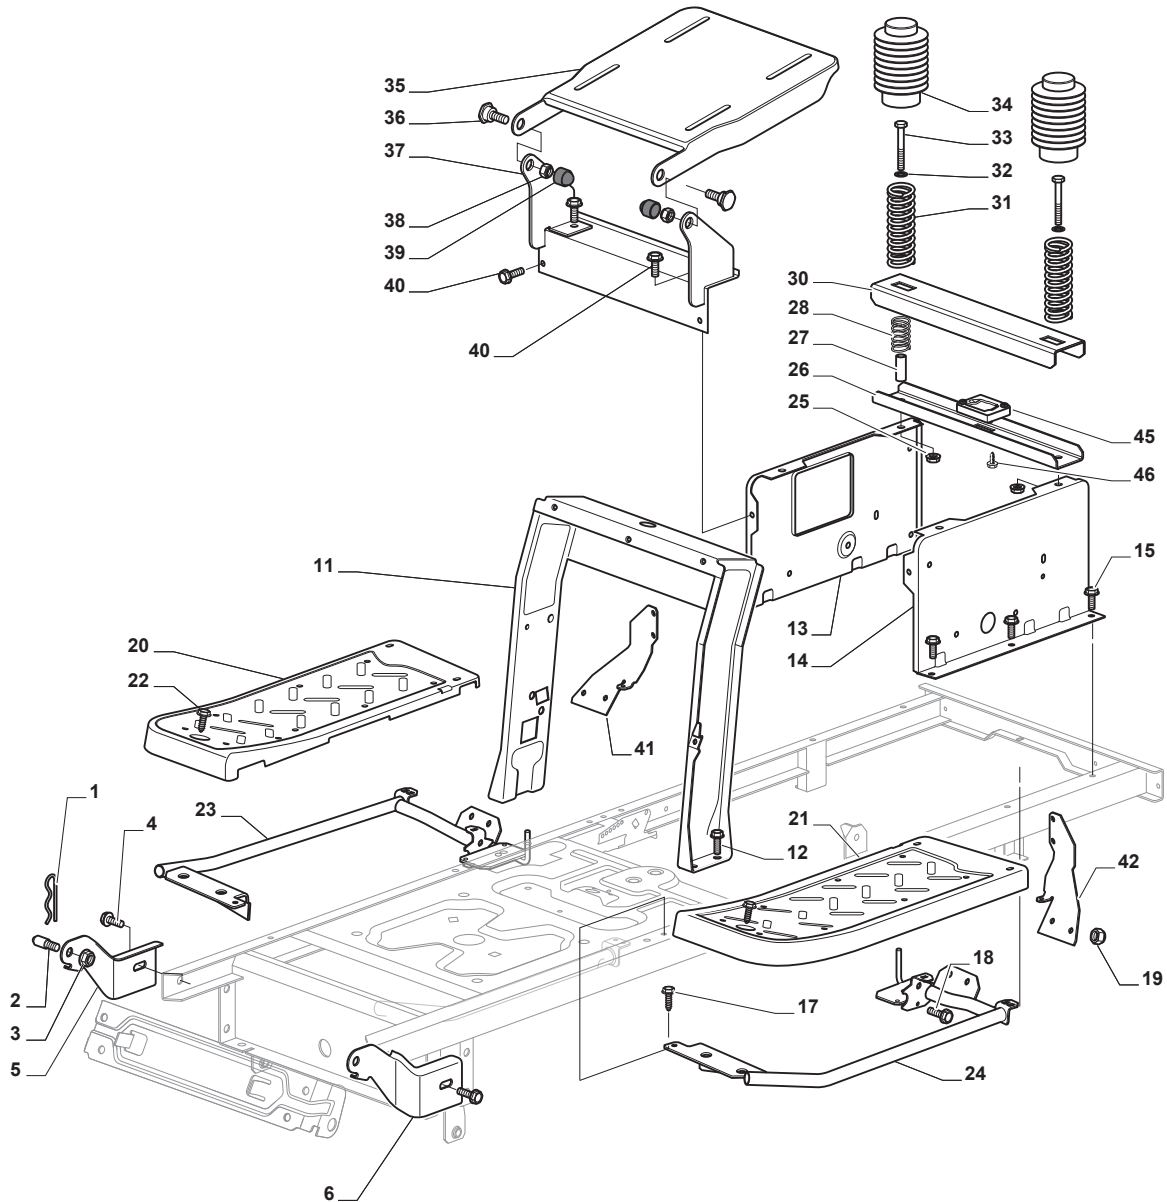

Utgåva Issue 2 - 2016		Kaross		Chassis	
Pos. Fig.	Antal Q.ty	Art nr Part No	Benämning	Description	Anmärkning Notes
36	2	122524970/3	Stift	Pin	
1	1	124487998/0	Fjäder Clip	Cotter Pin	
2	2	125510079/0	Stift	Pin	
3	2	112154210/0	Mutter	Nut	
4	2	112735599/0	Skruv	Screw	
5	1	325547225/0	Plat	Right Plate	
6	1	325547227/0	Plat	Left Plate	
11	1	382785169/1	Rättrörsfäste	Steering Column Support	
12	4	125943009/0	Skruv	Screw	
13	1	325785331/1	Fäste	Right Seat Support	
14	1	325785333/1	Vänster Sitsfäste	Left Seat Support	
15	6	125943009/0	Skruv	Screw	
17	2	125943009/0	Skruv	Screw	
18	2	125943009/0	Skruv	Screw	
19	10	112155000/0	Mutter	Nut	
20	1	325500041/1	Fotstöd Sd 98 + Moa	Right Footboard	
21	1	325500043/1	Fotstöd Sd 98 + Moa	Left Footboard	
22	2	112735599/0	Skruv	Screw	
23	1	382785221/0	Durk, vänster	Footboard Support	
24	1	382785223/0	Durk, höger	Footboard Support	
25	2	112293201/0	Mutter	Nut	
26	1	325820109/1	Bakre Sitsfäste	Seat Support	
27	2	125160077/0	Distans	Spacer	
28	2	125430263/0	Fjäder	Spring	
30	1	325820111/0	Fäste	Support	
31	2	125430264/0	Fjäder	Spring	
32	2	112521350/0	Bricka	Washer	
33	2	112691400/0	Skruv	Screw	
34	2	325122002/0	Huv	Hood	
35	1	382547061/0	Plat	Plate	
37	1	382820151/0	Sitsfäste	Seat Support	
38	2	112155010/0	Mutter	Nut	
39	2	118203854/0	Lock	Cap	
40	12	125943009/0	Skruv	Screw	
41	1	325650155/0	Fäste	Support	
42	1	325650157/0	Fäste	Support	
45	1	325785379/0	Fäste	Support	
46	2	112728686/0	Skruv	Screw