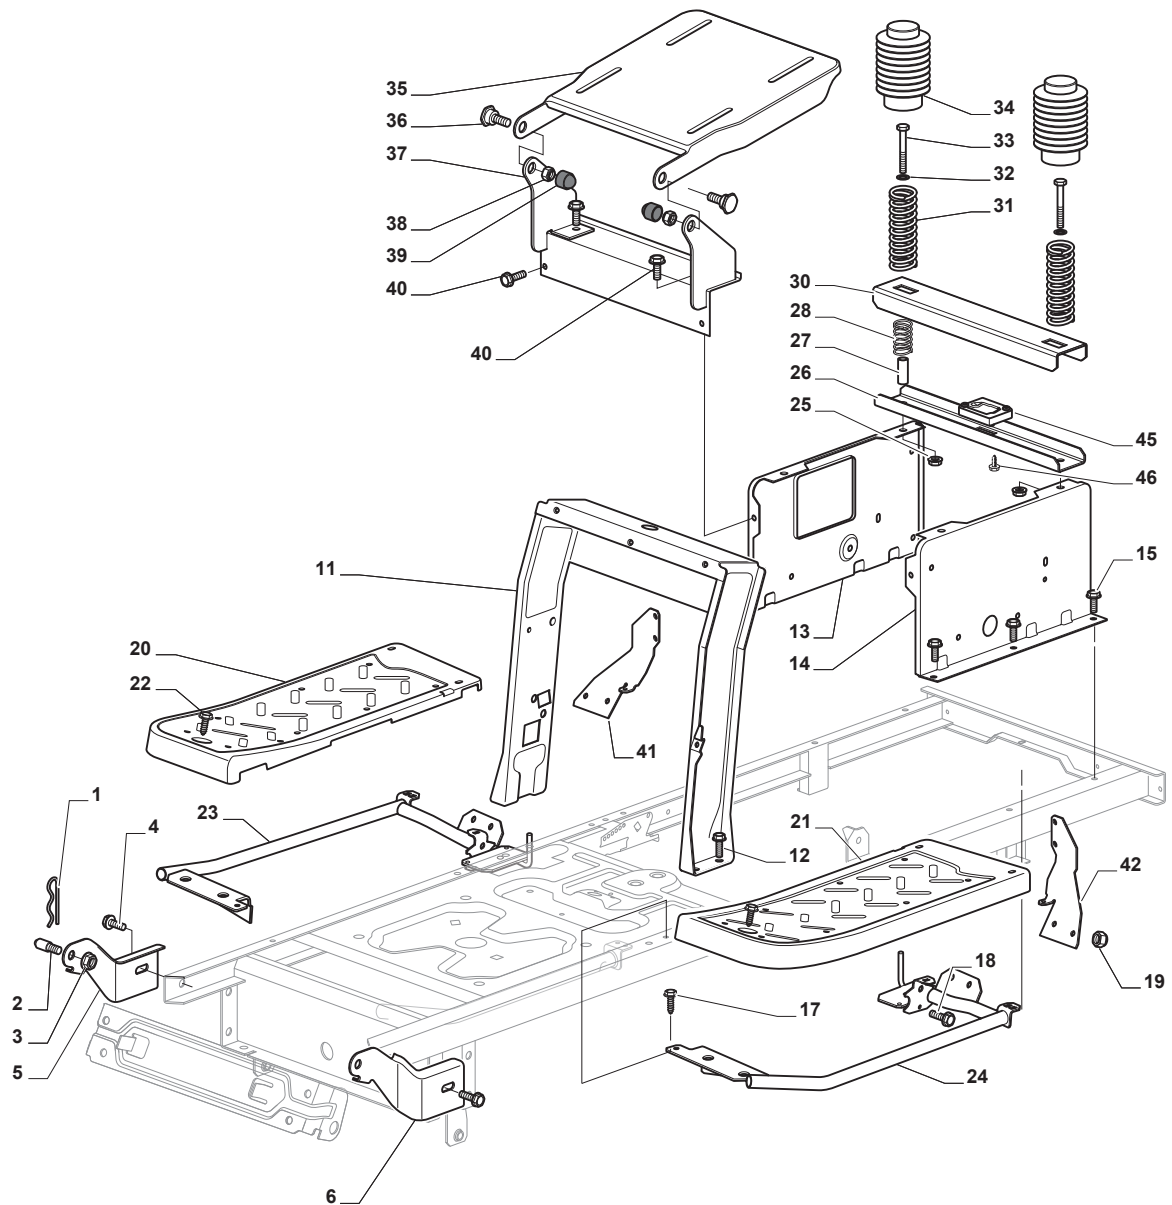

Utgåva Issue 20 - 2015		Kaross Chassis			
Pos. Fig.	Antal Q.ty	Art nr Part No	Benämning	Description	Anmärkning Notes
36	2	122524970/3	Stift	Pin	
1	1	124487998/0	Fjäder Clip	Cotter Pin	
2	2	125510079/0	Stift	Pin	
3	2	112154210/0	Mutter	Nut	
4	2	112735599/0	Skruv	Screw	
5	1	325547225/0	Plat	Right Plate	
6	1	325547227/0	Plat	Left Plate	
11	1	382785169/1	Rättrörsfäste	Steering Column Support	
12	4	125943009/0	Skruv	Screw	
13	1	325785331/1	Fäste	Right Seat Support	
14	1	325785333/1	Vänster Sitsfäste	Left Seat Support	
15	6	125943009/0	Skruv	Screw	
17	2	125943009/0	Skruv	Screw	
18	2	125943009/0	Skruv	Screw	
19	10	112155000/0	Mutter	Nut	
20	1	325500041/1	Fotstöd Sd 98 + Moa	Right Footboard	
21	1	325500043/1	Fotstöd Sd 98 + Moa	Left Footboard	
22	2	112735599/0	Skruv	Screw	
23	1	382785221/0	Durk, vänster	Footboard Support	
24	1	382785223/0	Durk, höger	Footboard Support	
25	2	112293201/0	Mutter	Nut	
26	1	325820109/1	Bakre Sitsfäste	Seat Support	
27	2	125160077/0	Distans	Spacer	
28	2	125430263/0	Fjäder	Spring	
30	1	325820111/0	Fäste	Support	
31	2	125430264/0	Fjäder	Spring	
32	2	112521350/0	Bricka	Washer	
33	2	112691400/0	Skruv	Screw	
34	2	325122002/0	Huv	Hood	
35	1	382547061/0	Plat	Plate	
37	1	382820151/0	Sitsfäste	Seat Support	
38	2	112155010/0	Mutter	Nut	
39	2	118203854/0	Skruv	Screw	
40	12	125943009/0	Skruv	Screw	
41	1	325650155/0	Fäste	Support	
42	1	325650157/0	Fäste	Support	
45	1	325785379/0	Fäste	Support	
46	2	112728686/0	Skruv	Screw