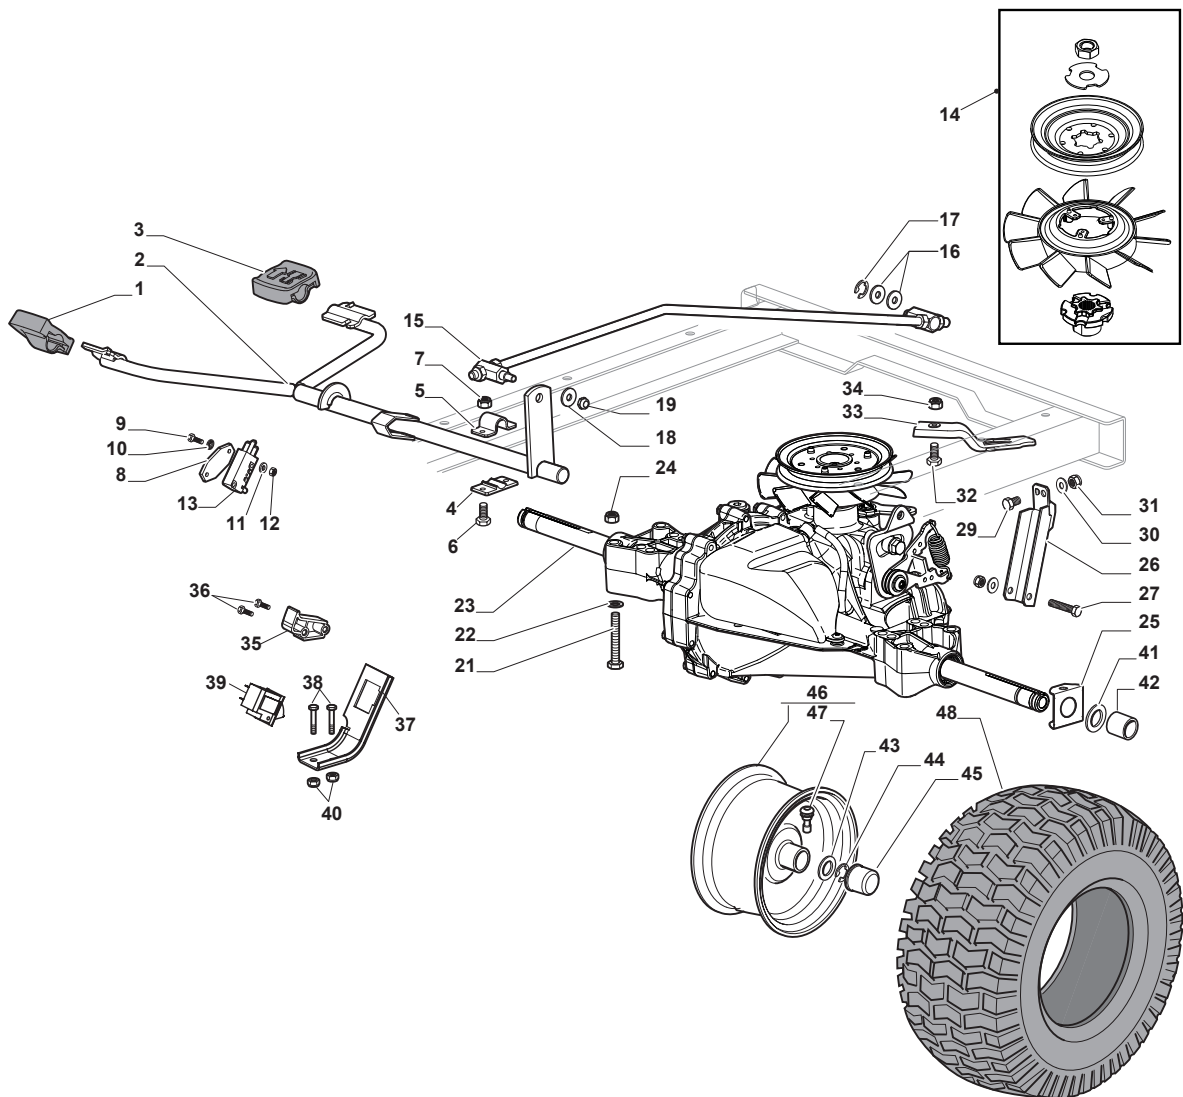

Utgåva Issue 20 - 2015		Transmission		Transmission	
Pos. Fig.	Antal Q.ty	Art nr Part No	Benämning	Description	Anmärkning Notes
1	1	325110274/0	Fäste	Clamp Cover Front	
2	1	382000574/2	Drivpedal	Drive Pedal	
3	1	325110331/0	Fäste	Clamp Cover Rear	
4	2	325785350/0	Fäste	Support	
5	2	325547231/0	Plat	Plate	
6	4	112791213/1	Skruv	Screw	
7	4	112154510/0	Mutter	Nut	
8	1	327546019/0	Plat	Neutral Switch Fixing Plate	
9	2	112735602/0	Skruv	Screw	
10	2	112540020/0	Bricka	Washer	
11	2	112581100/0	Fj.Bricka Fbb 3.1X5.7X0.8 (M3)	Grower	
12	2	112290791/0	Mutter	Nut	
13	1	119410609/0	Mikrobrytare	Microswitch	
14	1	118802721/0	Kit, Fläkt-Remskiva	Fan Kit	
15	1	382000573/1	Stang	Rod	
16	2	325670011/0	Bricka	Antifricition Washer	
17	1	112000940/0	Ring	Benzing Ring	
18	1	112523040/0	Bricka	Washer	
19	1	112154510/0	Mutter	Nut	
21	4	112691600/0	Skruv	Screw	
22	4	112521350/0	Bricka	Washer	
23	1	118400921/0	Hydro Transaxel T2-Adbf-2X3C-1Rx1	Rear Axle (Hydro-Gear T2-Adbf-2X3C-1Rx1)	
24	4	112155000/0	Mutter	Nut	
25	2	325670026/0	Bricka	Washer	
26	1	325785349/1	Fäste	Support	
27	1	112691700/0	Skruv	Screw	
29	1	112792611/0	Skruv	Screw	
30	2	112523060/0	Bricka	Washer	
31	2	112155000/0	Mutter	Nut	
32	1	112791213/1	Skruv	Screw	
33	1	325318251/0	Spak	Lever	
34	1	112154510/0	Mutter	Nut	
35	1	325060034/1	Cam	Cam	
36	2	112735403/0	Skruv	Screw	
37	1	325774573/0	Fäste	Clamp	
38	2	112791400/0	Skruv	Screw	
39	1	119410614/0	Mikrobrytare	Microswitch	
40	2	112154510/0	Mutter	Nut	
41	2	125670005/2	Bricka	Washer	
42	2	125160058/0	Distans	Spacer	
43	6	125670005/1	Bricka	Washer	
44	2	112001010/0	Lasring	Benzing Ring	
45	2	322110239/0	Navkapsel	Hub Cover	Stiga Style Cover
46	2	382000597/0	BakhjulFälged	Rimm	
47	2	125950000/0	Ventil	Valve	
48	2	125590015/0	Däck	Tyre