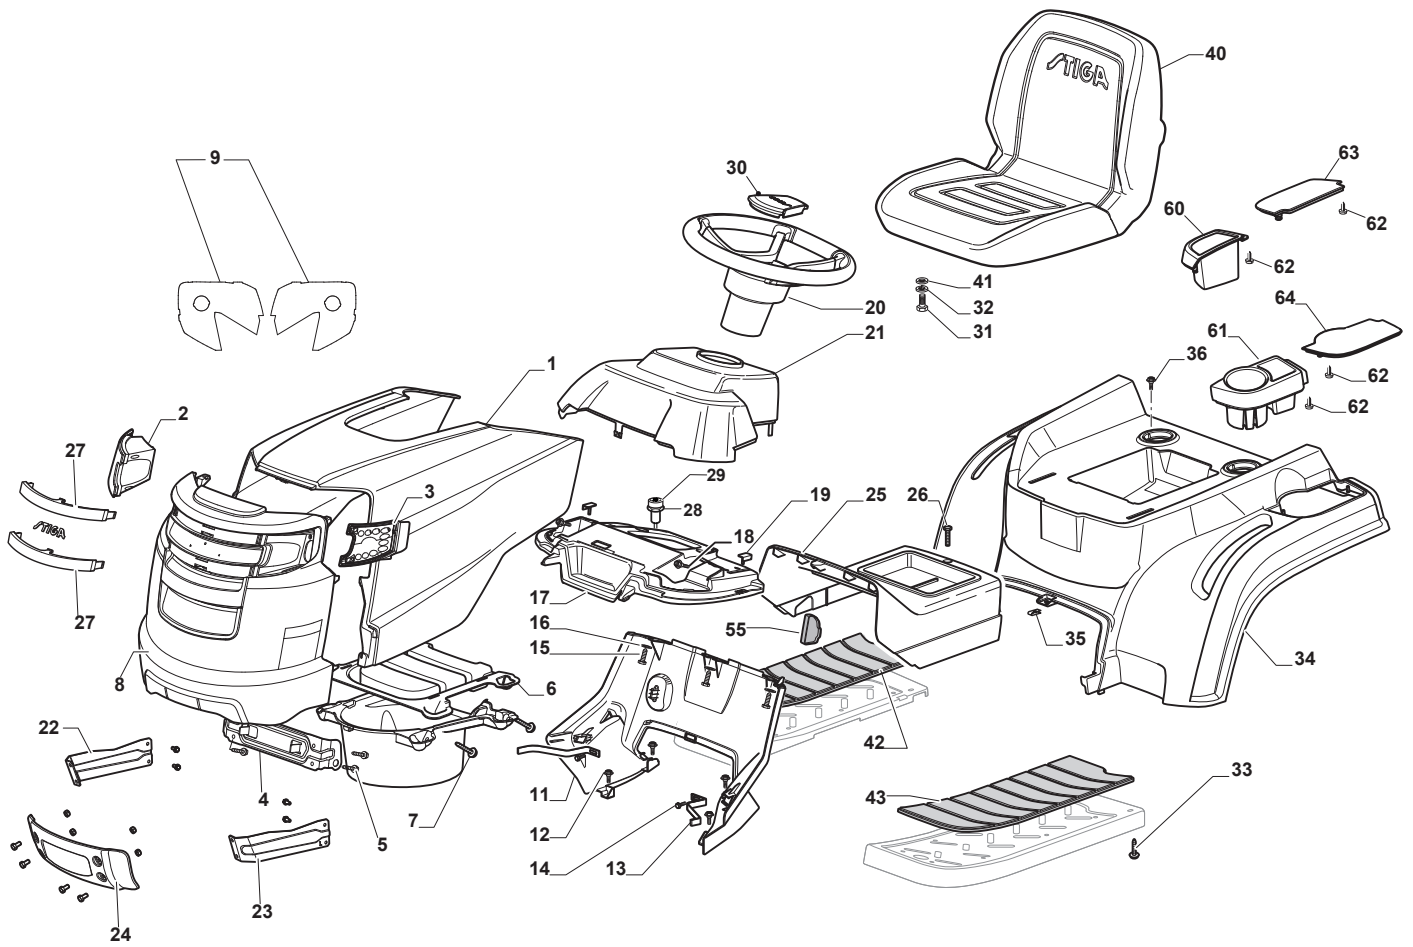

Utgåva Issue 20 - 2015		Kaross	Body		
Pos. Fig.	Antal Q.ty	Art nr Part No	Benämning	Description	Anmärkning Notes
1	1	325076912/0	Motorhuv Gul	Engine Hood Yellow	
2	1	382185502/1	Right Lamp Light	Right Led Light	
3	1	382185503/1	Left Lamp Light	Left Led Light	
4	1	325785365/0	Huvfäste Sds-Sdx	Engine Hood Support	
5	4	112735403/0	Skruv	Screw	
6	1	325108044/1	Luftledare	Conveyor	
7	4	112728692/0	Skruv	Screw	
8	1	325076954/0	Frontal Hood	Frontal Hood	
9	1	114363452/0	Dekal	Label	
10	2	112728686/0	Skruv	Screw	
11	1	325785298/0	Panelfäste	Dashboard Support	
12	4	125943010/0	Skruv	Screw	
13	2	325270325/0	Ledplat	Guide	
14	2	112735599/0	Skruv	Screw	
15	3	112735406/0	Skruv	Screw	
16	3	112523040/0	Bricka	Washer	
17	1	325120259/0	Panel	Dashboard	
18	2	125943010/0	Skruv	Screw	
19	2	325260003/0	Plugg	Grommet	
21	1	325120203/0	Kapa	Cover	
22	1	382785255/0	Right Support	Right Support	
23	1	382785257/0	Left Support	Left Support	
24	1	382263501/0	Stötfångare	Bumper	
25	1	325110463/0	Grey Central Cover	Grey Central Cover	
26	1	125943010/0	Skruv	Screw	
27	2	325076955/0	Frontal Moulding	Frontal Moulding	
28	1	325605003/0	Knapp	Button	
29	1	325256250/0	Skruv	Screwed Ring	
30	1	325580508/0	Styrkonsolkapa, Svart	Steering Plate Cover	
31	4	112792611/0	Skruv	Screw	
32	4	112540260/0	Lasbricka 8.4X15X0.8	Grower	
33	4	112735406/0	Skruv	Screw	
34	1	325110438/0	Hjulkap-gul	Yellow Wheels Cover	
35	1	112437506/0	Plat	Plate	
36	2	125943010/0	Skruv	Screw	
40	1	125722477/0	Seat	Seat	
41	4	112523060/0	Bricka	Washer	
42	1	325110384/0	Fotstegsskydd-hö	Right Footboard Cover	
43	1	325110385/0	Fotstegsskydd-vä	Left Footboard Cover	
55	1	325207191/0	Plat	Plate	
60	1	325207198/0	Kapa	Cover	
61	1	325207199/0	Kapa	Cover	
62	4	112735105/0	Skruv	Screw	
63	1	325207196/0	Kapa	Cover	
64	1	325207197/0	Kapa	Cover