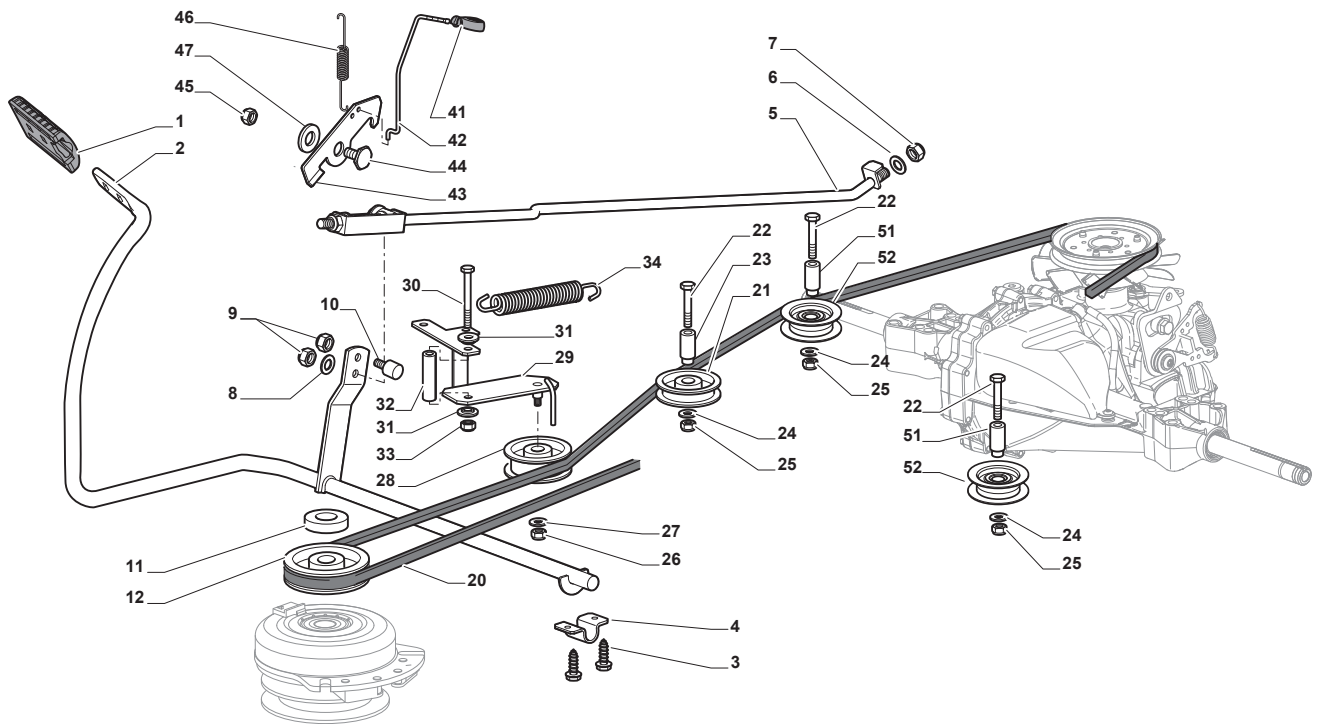

Utgåva Issue 20 - 2015		Broms och växelreglage		Brake And Gearbox Controls	
Pos. Fig.	Antal Q.ty	Art nr Part No	Benämning	Description	Anmärkning Notes
44	1	122524970/3	Stift	Pin	
1	1	325110409/0	Fäste	Clamp Cover	
2	1	382000641/0	Pedalaxel	Pedal	
3	4	112735599/0	Skruv	Screw	
4	2	325547231/0	Plat	Plate	
5	1	382000636/0	Bromsstag	Rod	
6	1	112521360/0	Bricka	Washer	
7	1	112156602/0	Mutter	Nut	
8	1	325670011/0	Bricka	Antifriction Washer	
9	2	112155000/0	Mutter	Nut	
10	1	125510116/0	Stift	Pin	
11	1	125160021/0	Distans	Spacer	
12	1	125601577/0	Remskiva	Pulley	
20	1	135062001/0	Drivrem	Trapezoidal Belt	
21	1	325601599/0	Remskiva	Pulley	
22	3	112691400/0	Skruv	Screw	
23	1	125160083/0	Distans	Spacer	
24	3	112523060/0	Bricka	Washer	
25	3	112155000/0	Mutter	Nut	
26	1	112155000/0	Mutter	Nut	
27	1	112523060/0	Bricka	Washer	
28	1	125601554/0	Remskiva	Pulley	
29	1	382318245/0	Spak	Lever	
30	1	112691600/0	Skruv	Screw	
31	2	125038002/1	Bussning	Bushing	
32	1	125160027/0	Distans	Spacer	
33	1	112155000/0	Mutter	Nut	
34	1	125430262/0	Fjäder	Spring	
41	1	125394509/1	Knopp	Knob	
42	1	125033113/0	Stang	Rod	
43	1	325253011/1	Krok	Hook	
45	1	112155000/0	Mutter	Nut	
46	1	125430213/0	Fjäder	Spring	
47	1	112523060/0	Bricka	Washer	
51	2	125160068/0	Distans	Spacer	
52	2	125601592/0	Remskiva	Pulley